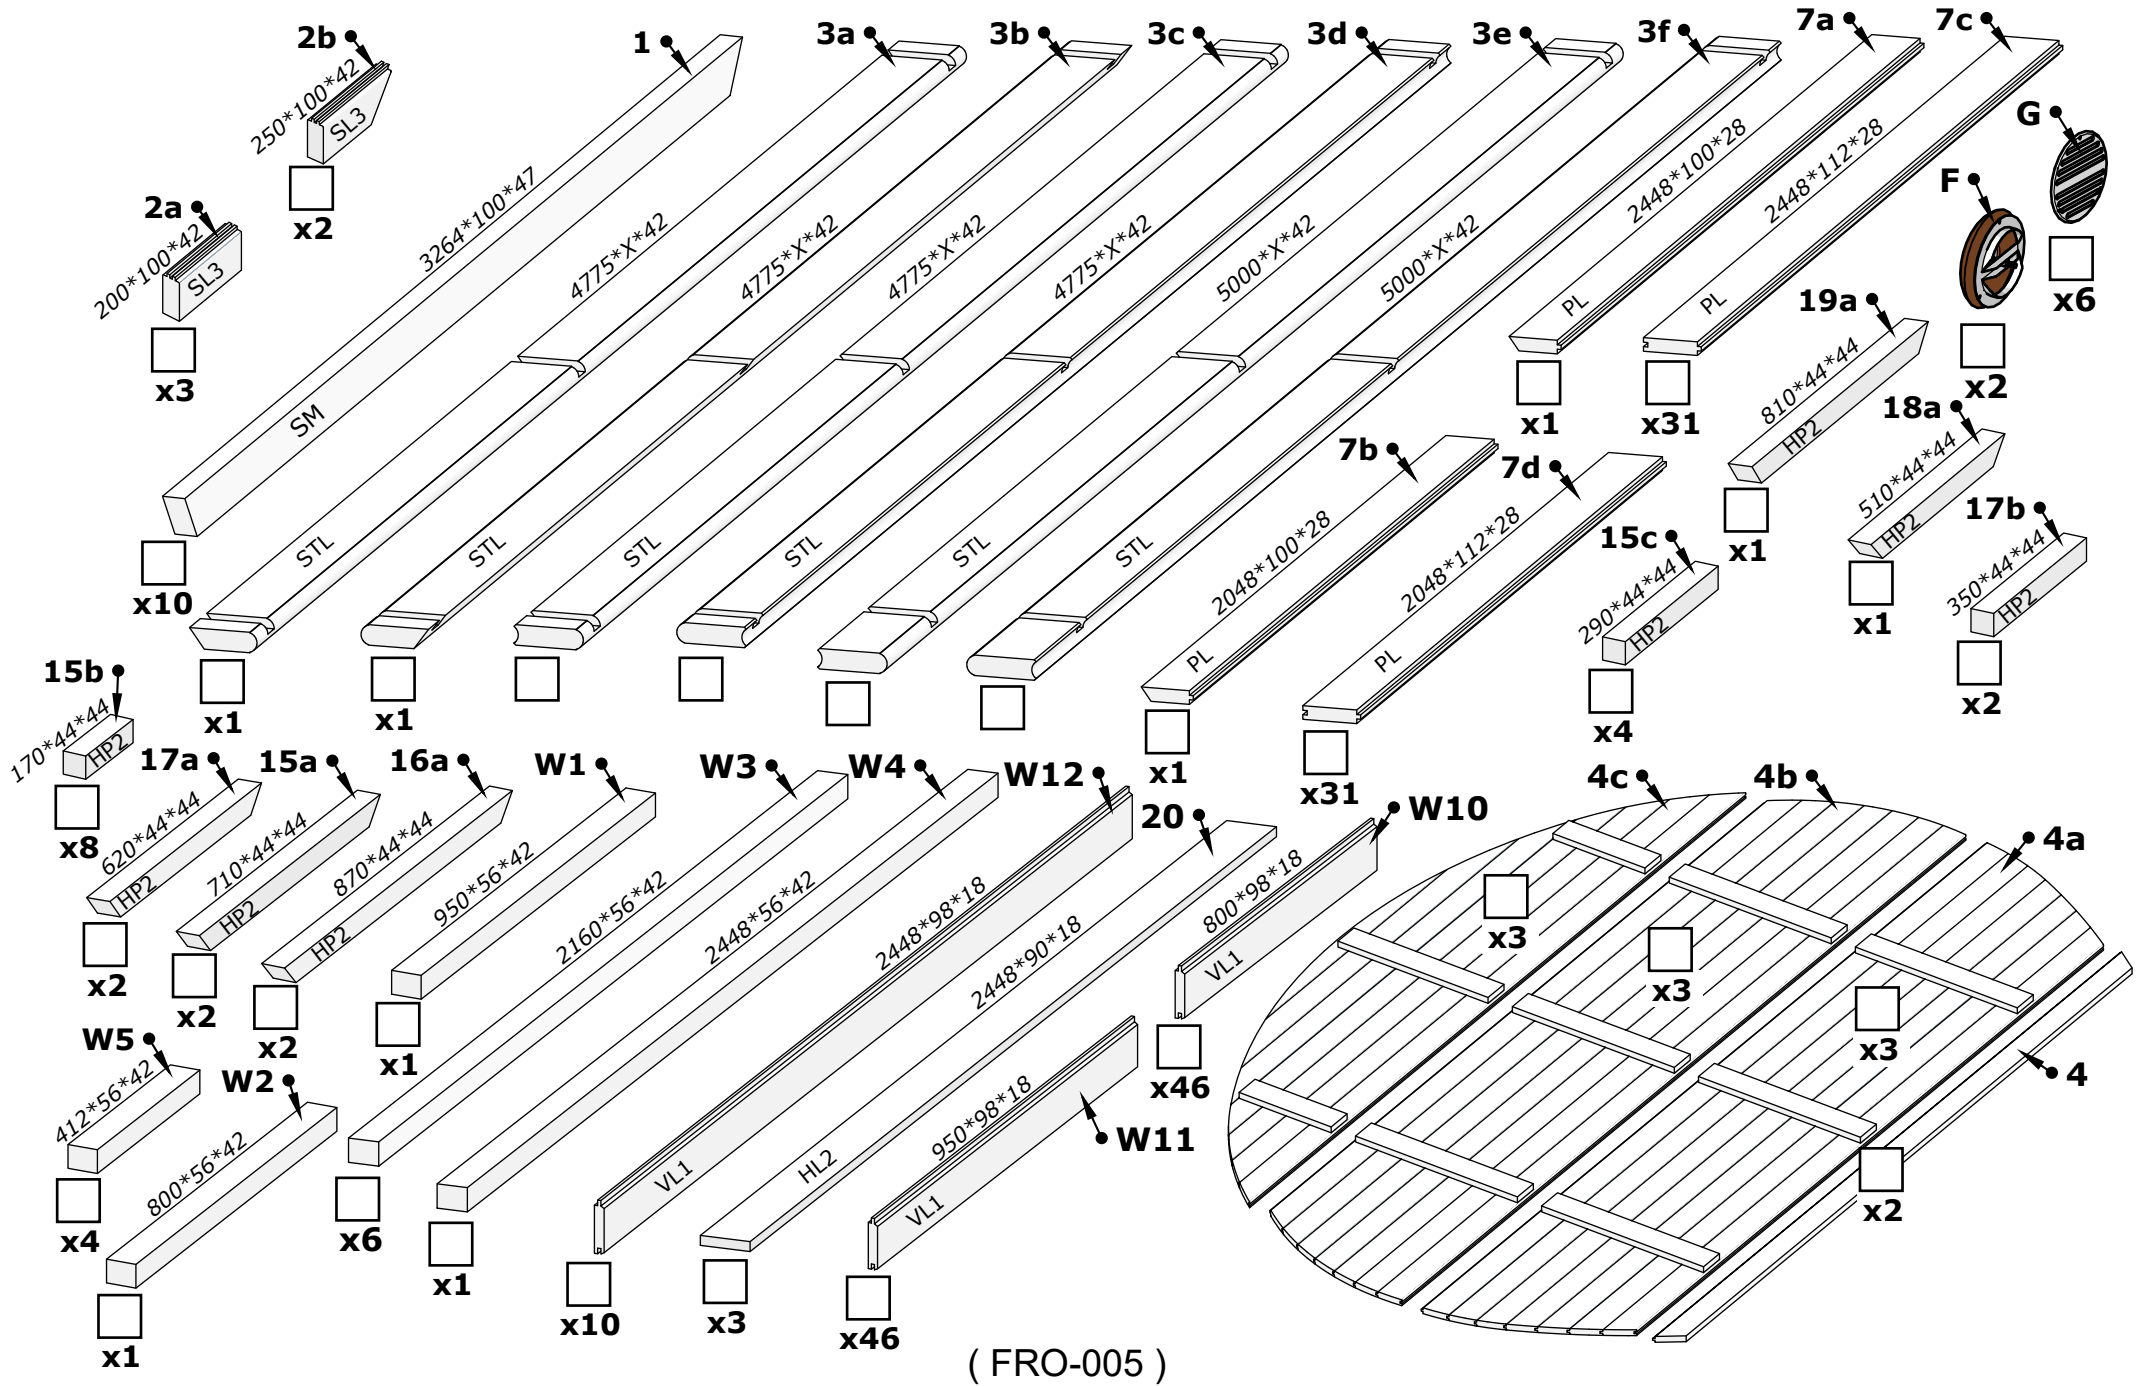

Sauna "Frodo" 500

Details list 1.