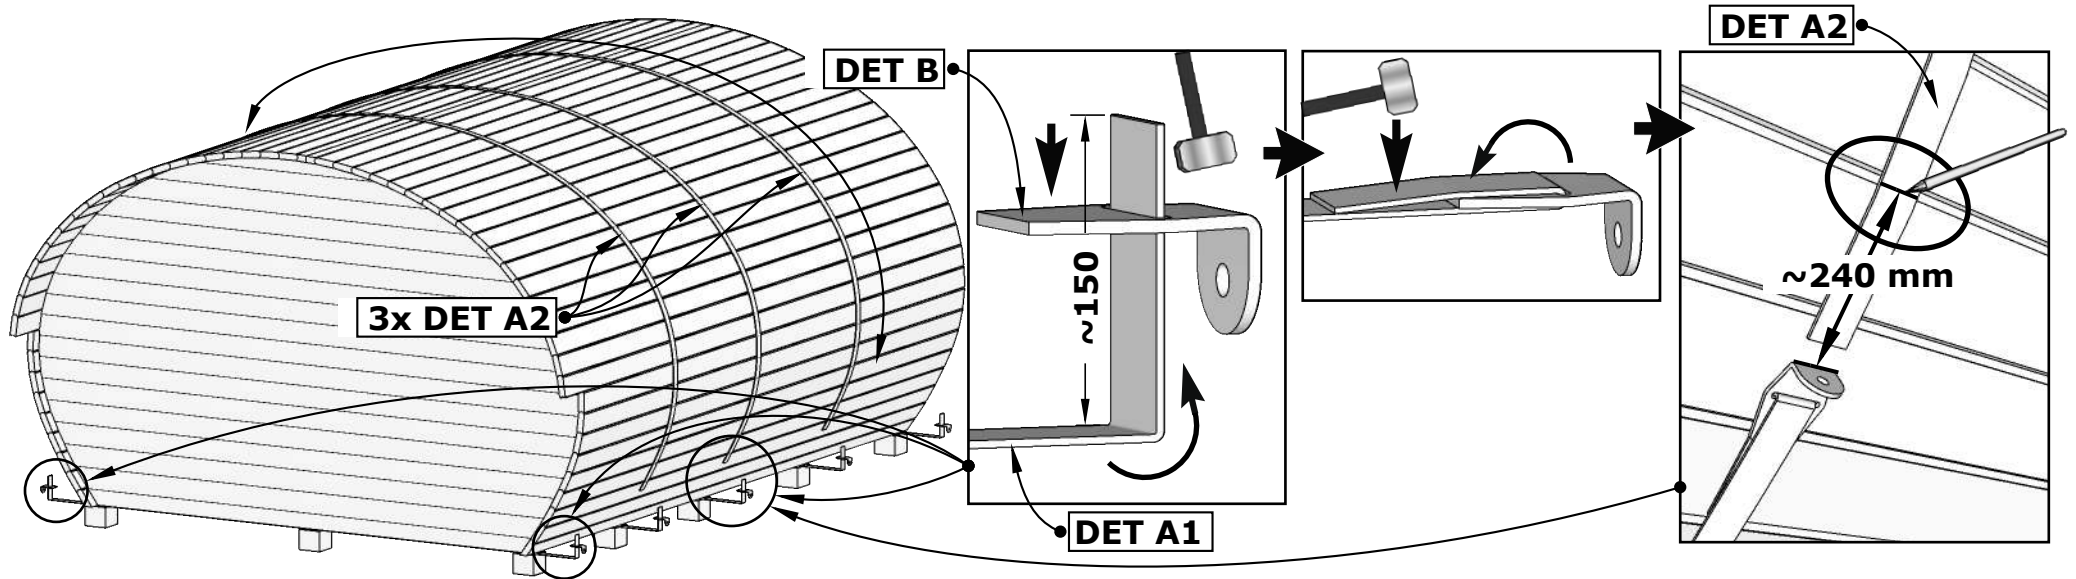

Frodo 500

I

7.

II

(FRO-005)