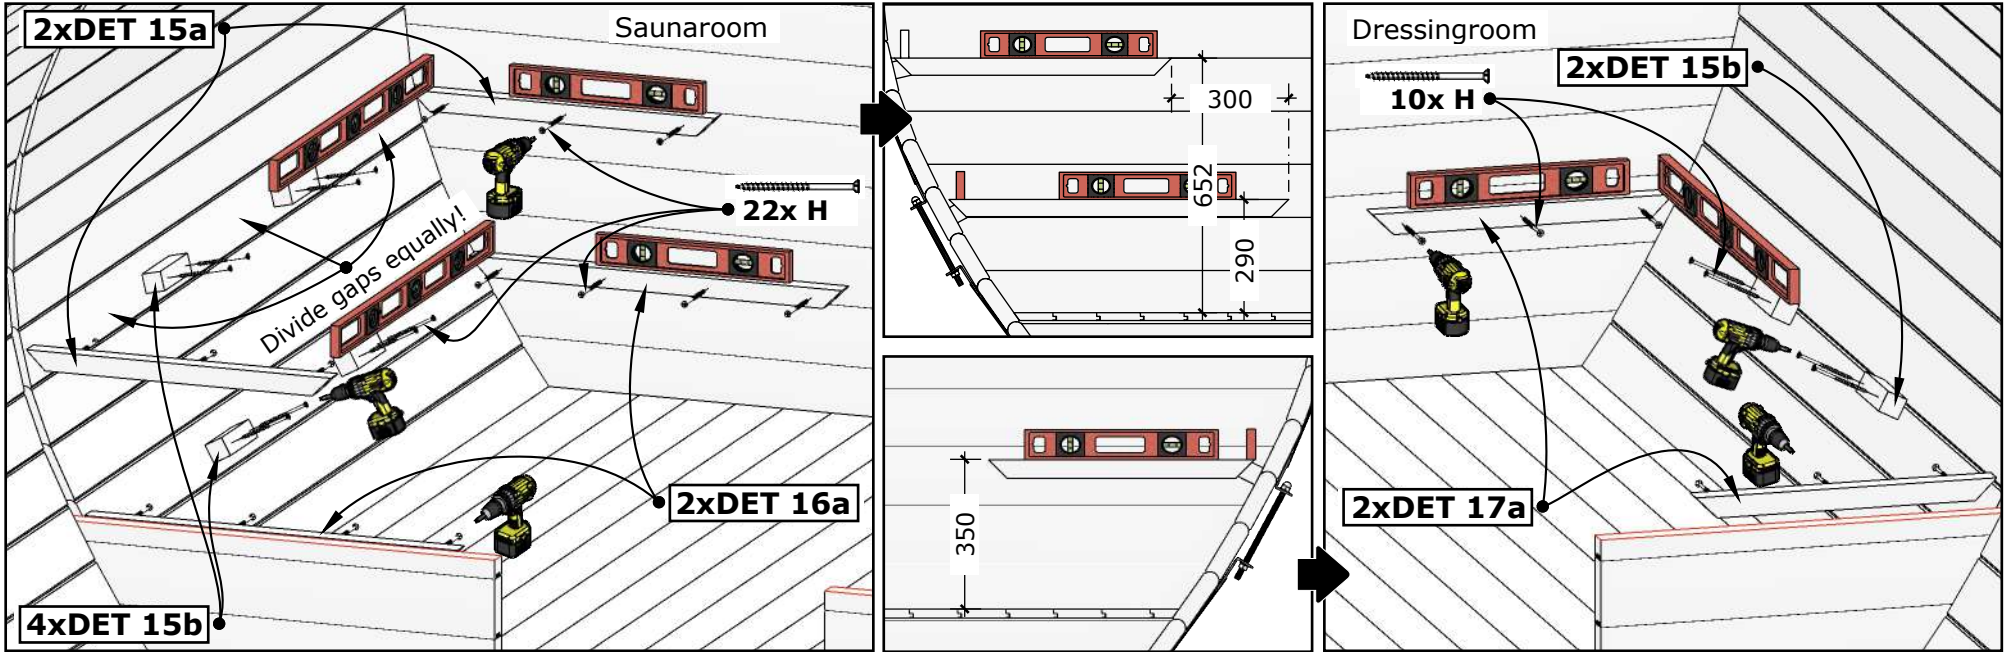

Frodo 500

I

II

(FRO-005)