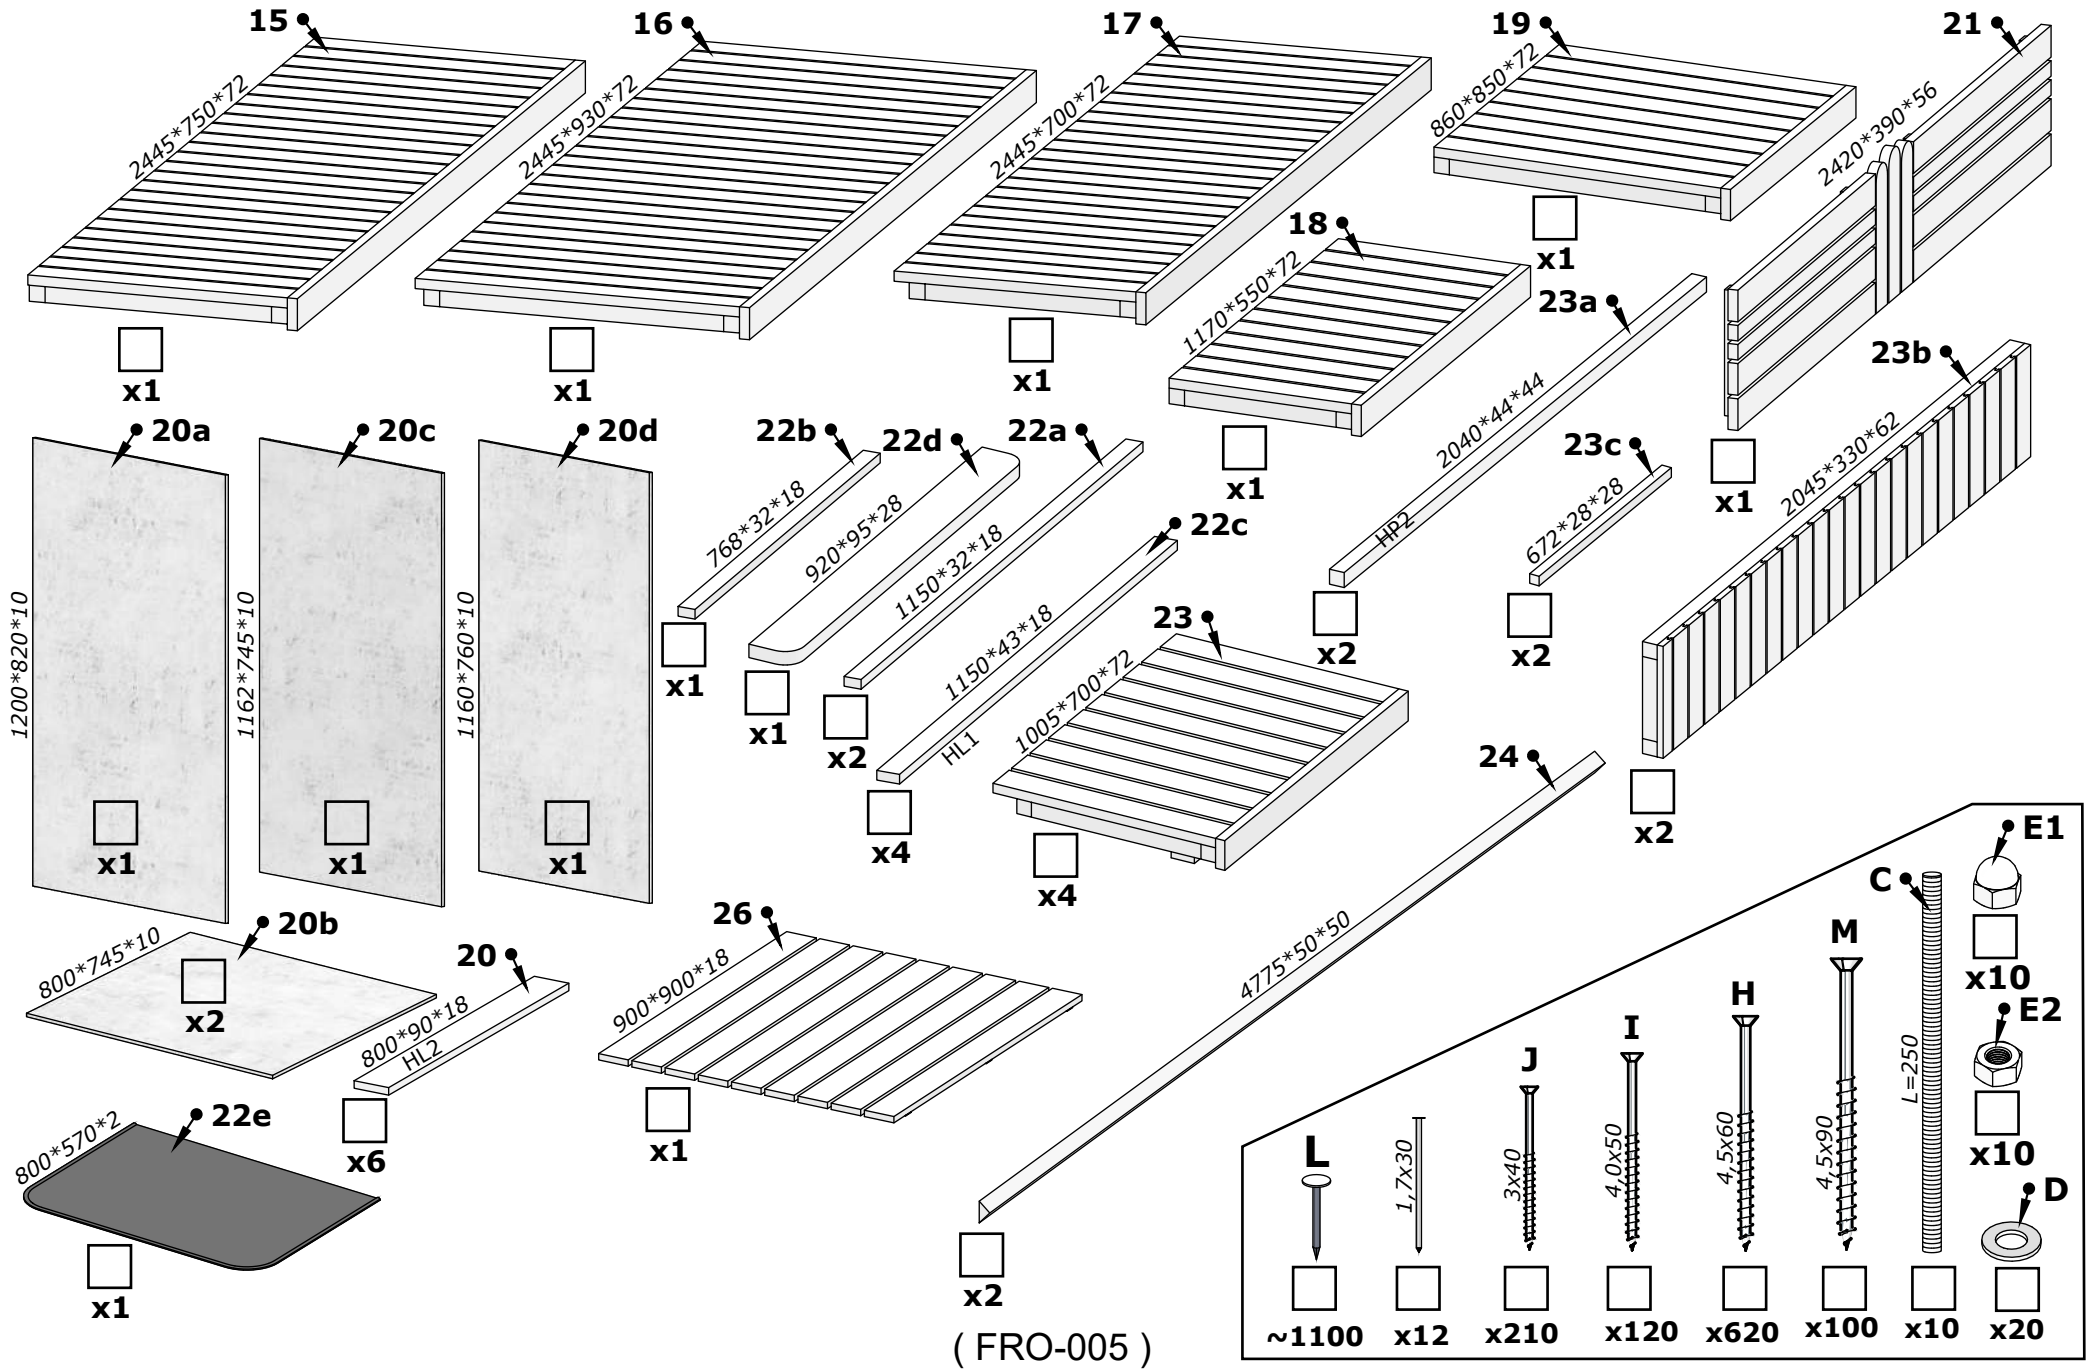

Sauna "Frodo" 500

Details list 2.