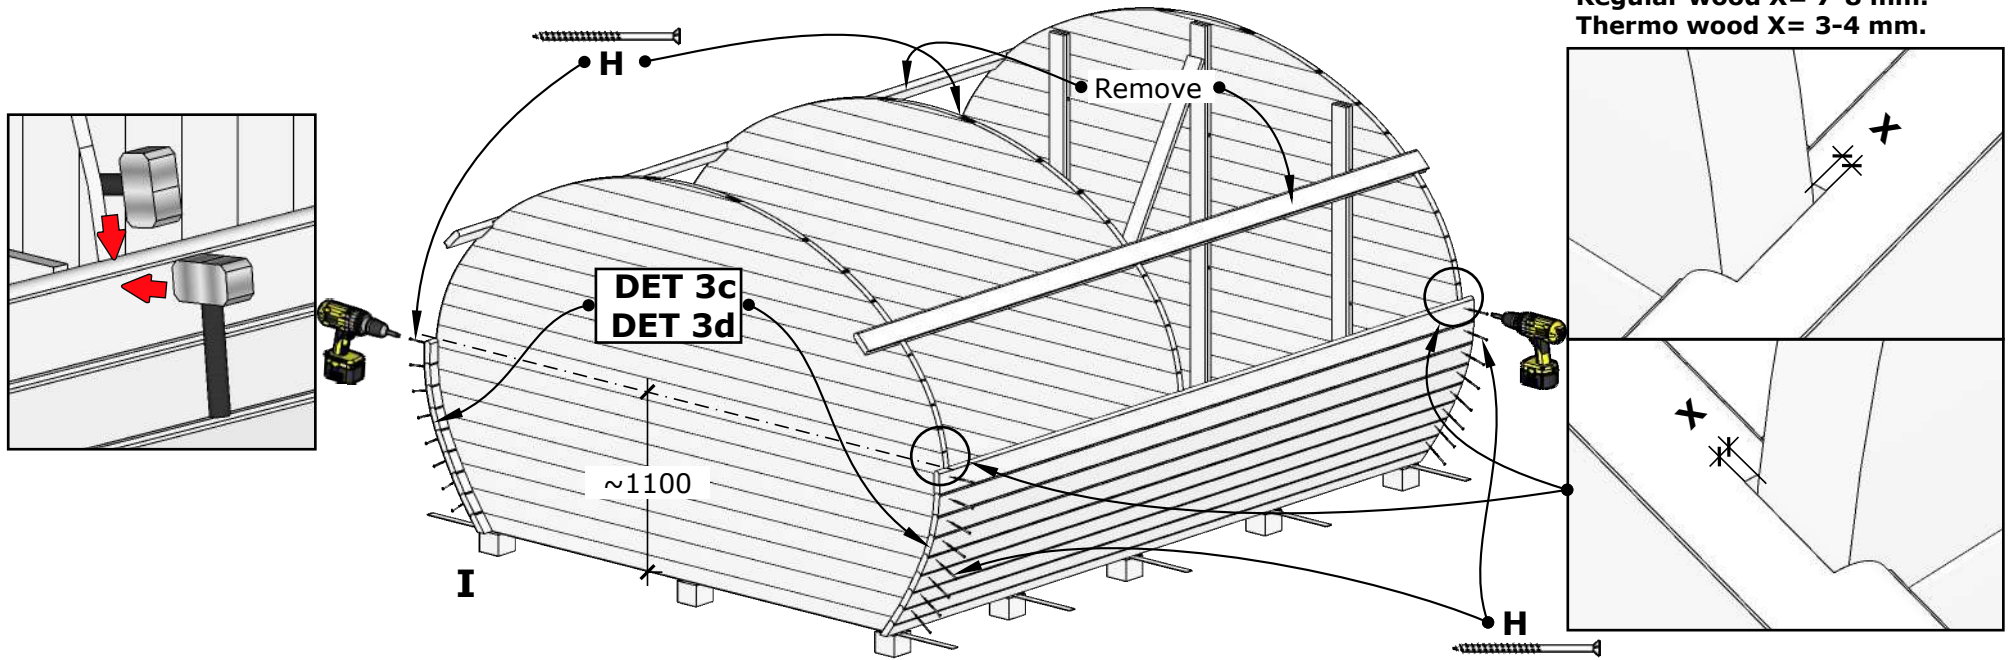

Frodo 500

5.

(FRO-005)