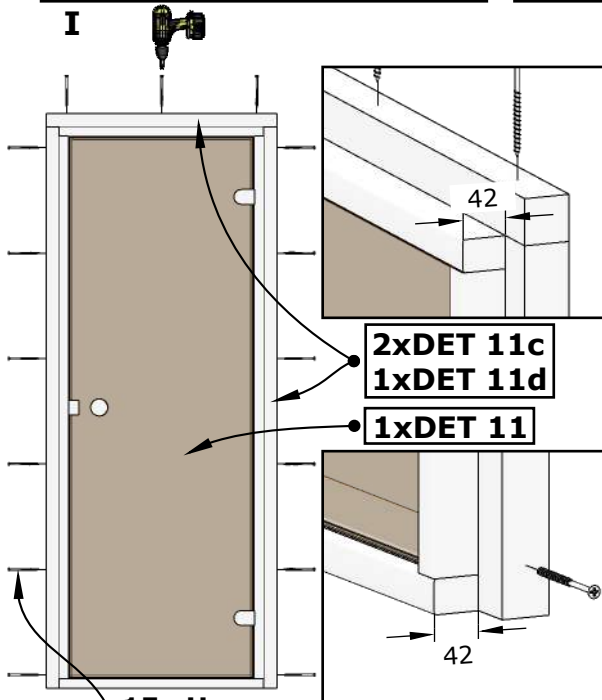

Frodo 500

16. II • 15x H

(FRO-005)