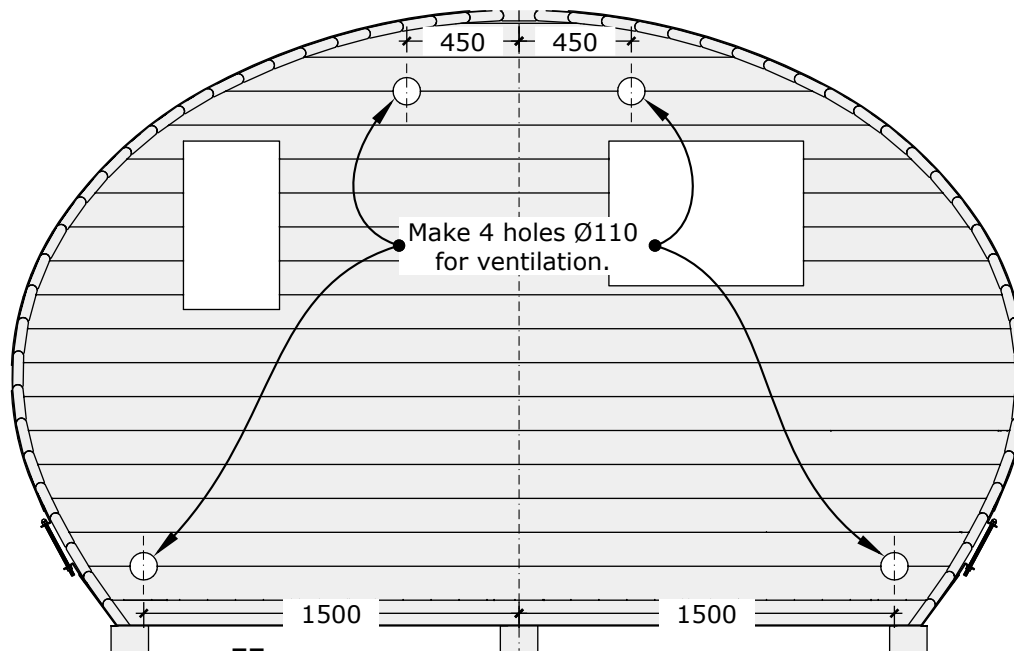

II

(FRO-005)