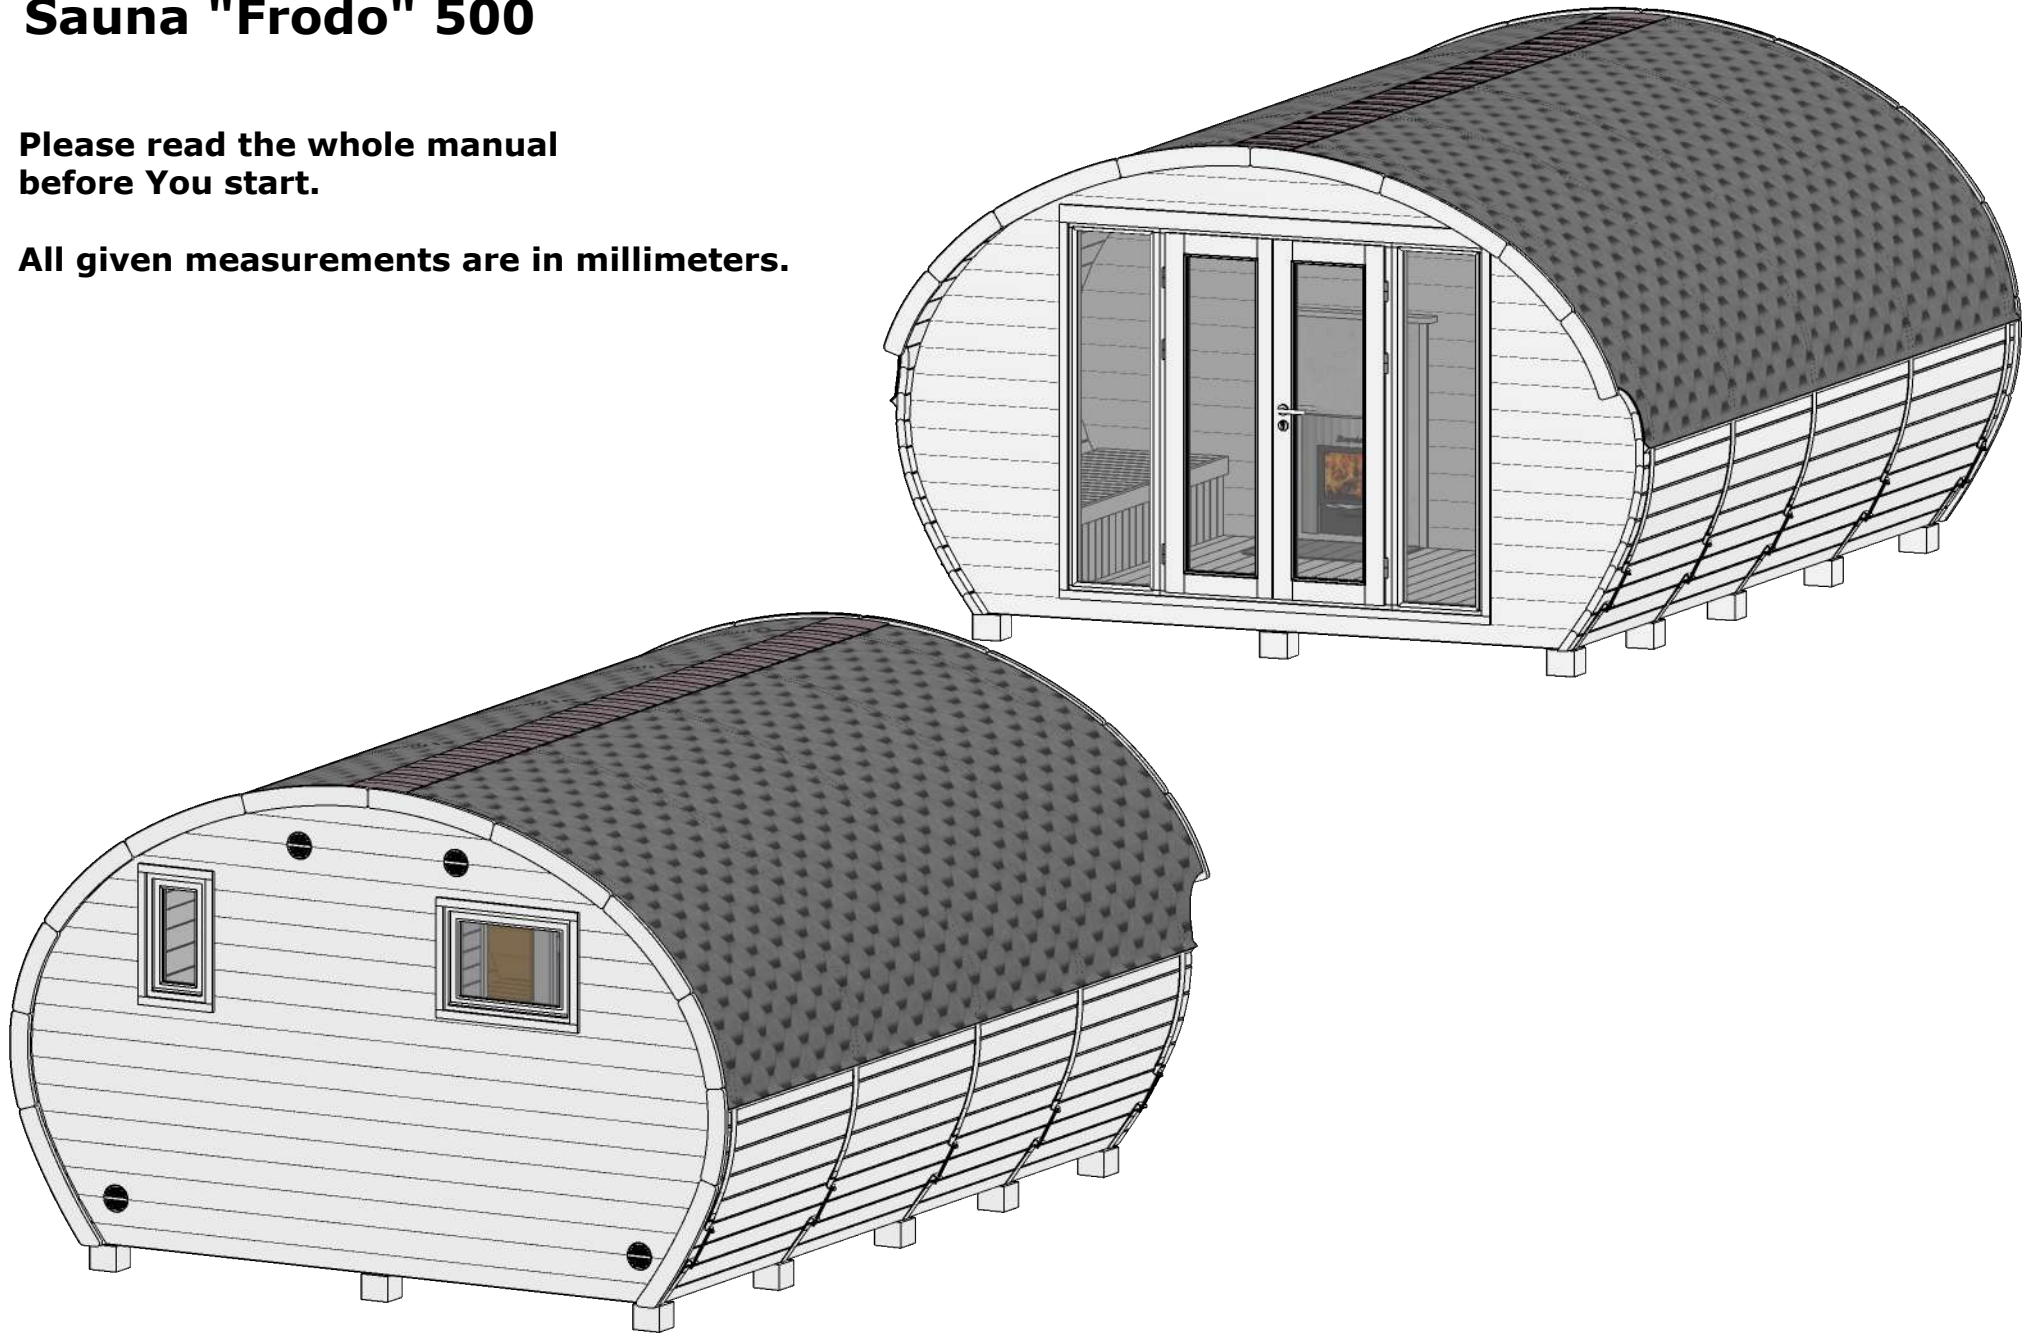

# Sauna "Frodo" 500

**Please read the whole manual  
before You start.**

**All given measurements are in millimeters.**

( FRO-005 )

# Sauna "Frodo" 500