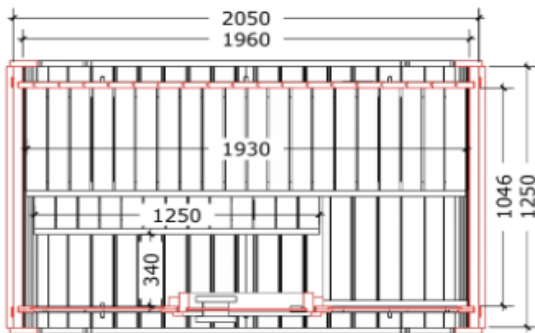

ICON Sauna 125

PACKAGING: 1 PALLET

200x120x90 cm/ ~500kg

Available materials

Walls: *Thermo*

Saunabenches: *Thermo-Aspen*

Roofing shingles: Black, Red, Green, Brown

* Check pricelist for other options

DIMENSIONS

Cubic volume:	≈ 5 m ³
External Diameter:	2050 mm
Total length:	1250 mm
Total height:	2100 mm

WINDOWS & DOORS

Door:	1690x590 mm
Windows:	N/A

Standard set includes

- Foundation cradles
- Side walls 42mm
- Back walls 28mm
- Front Glass wall
- Glass Door - 8mm tempered bronze glass
- Roofing shingles
- Fascia Boards
- Saunabenches
- Floor
- Heater guard
- Stainless Steel barrel Bands
- Montage kit (Screws and other fasteners)
- Ventilation Grids
- Detailed Assembly instructions

Sauna Icon 125, Ø200

(Front: glass wall)