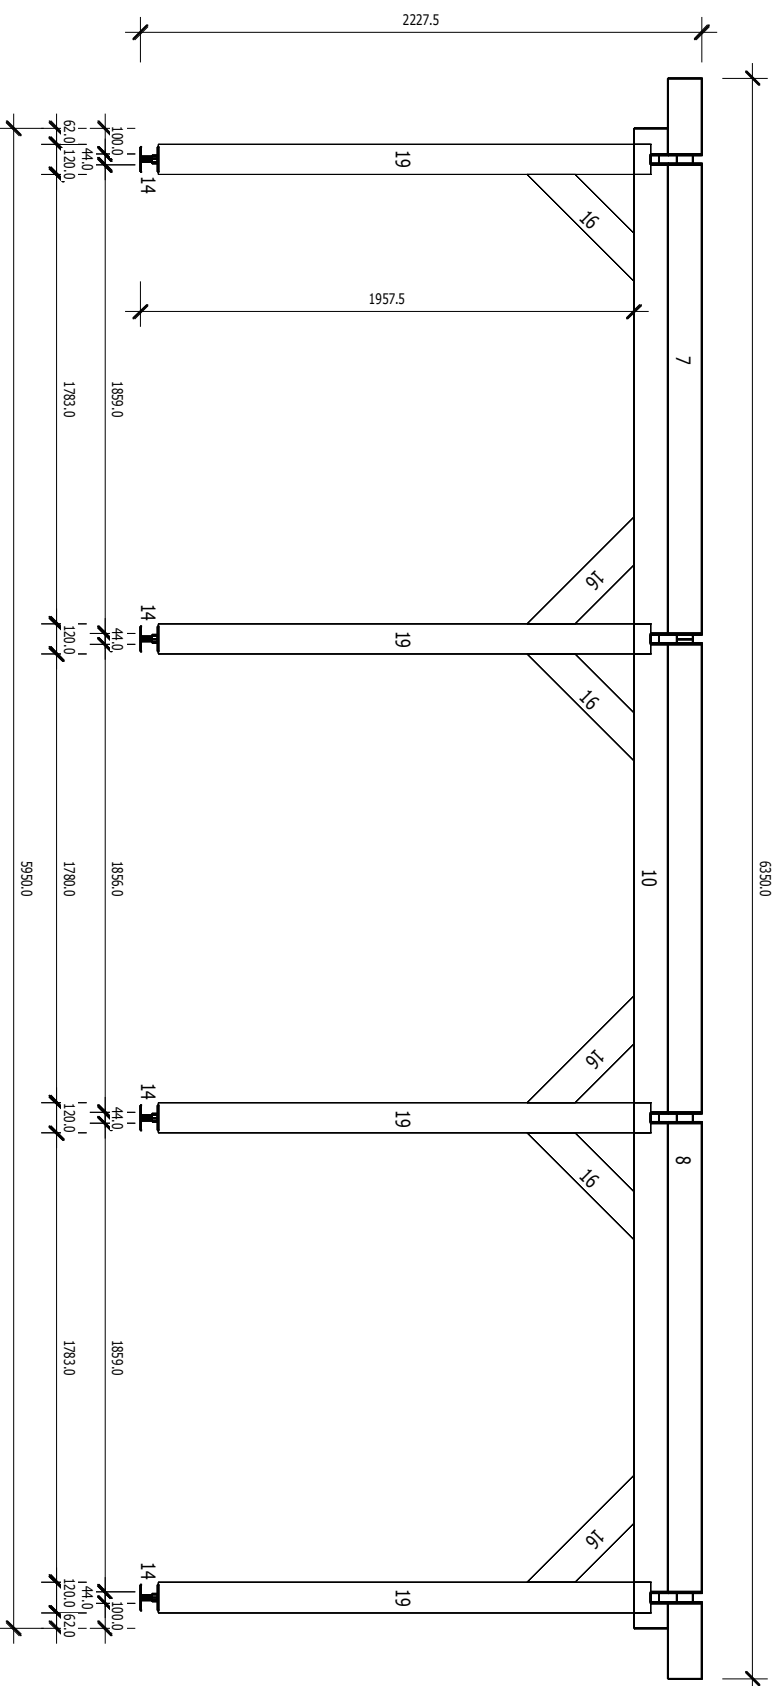

E.CER DK Carport 5.95x5.95m 44mm

A

TRJ

E.CER DK Carport 5.95x5.95m 44mm

B

TRJ

E.CER DK Carport 5.95x5.95m 44mm

RAFTERS

E.CER DK Carport 5.95x5.95m 44mm

TRJ

E.CER DK Carport 5.95x5.95m 44mm

TRJ

E.CER DK Carport 5.95x5.95m 44mm

HALF LAP JOINT WITH STEEL PLATE

No: 1
Pcs: 4
B/H: 44.0mm/67.5mm
L: 575.0mm

No: 2
Pcs: 4
B/H: 44.0mm/135.0mm
L: 1725.0mm

No: 3
Pcs: 4
B/H: 44.0mm/135.0mm
L: 2875.0mm

No: 4
Pcs: 4
B/H: 44.0mm/135.0mm
L: 4025.0mm

No: 5
Pcs: 4
B/H: 44.0mm/135.0mm
L: 5175.0mm

No: 6
Pcs: 4
B/H: 44.0mm/135.0mm
L: 5950.0mm

No: 7
Pcs: 2
B/H: 44.0mm/135.0mm
L: 2225.0mm

B/H: 44.0mm/135.0mm

L: 600.0mm

No: 17

Pcs: 144

B/H: 90.0mm/18.0mm

L: 1450.0mm

No: 18

Pcs: 144