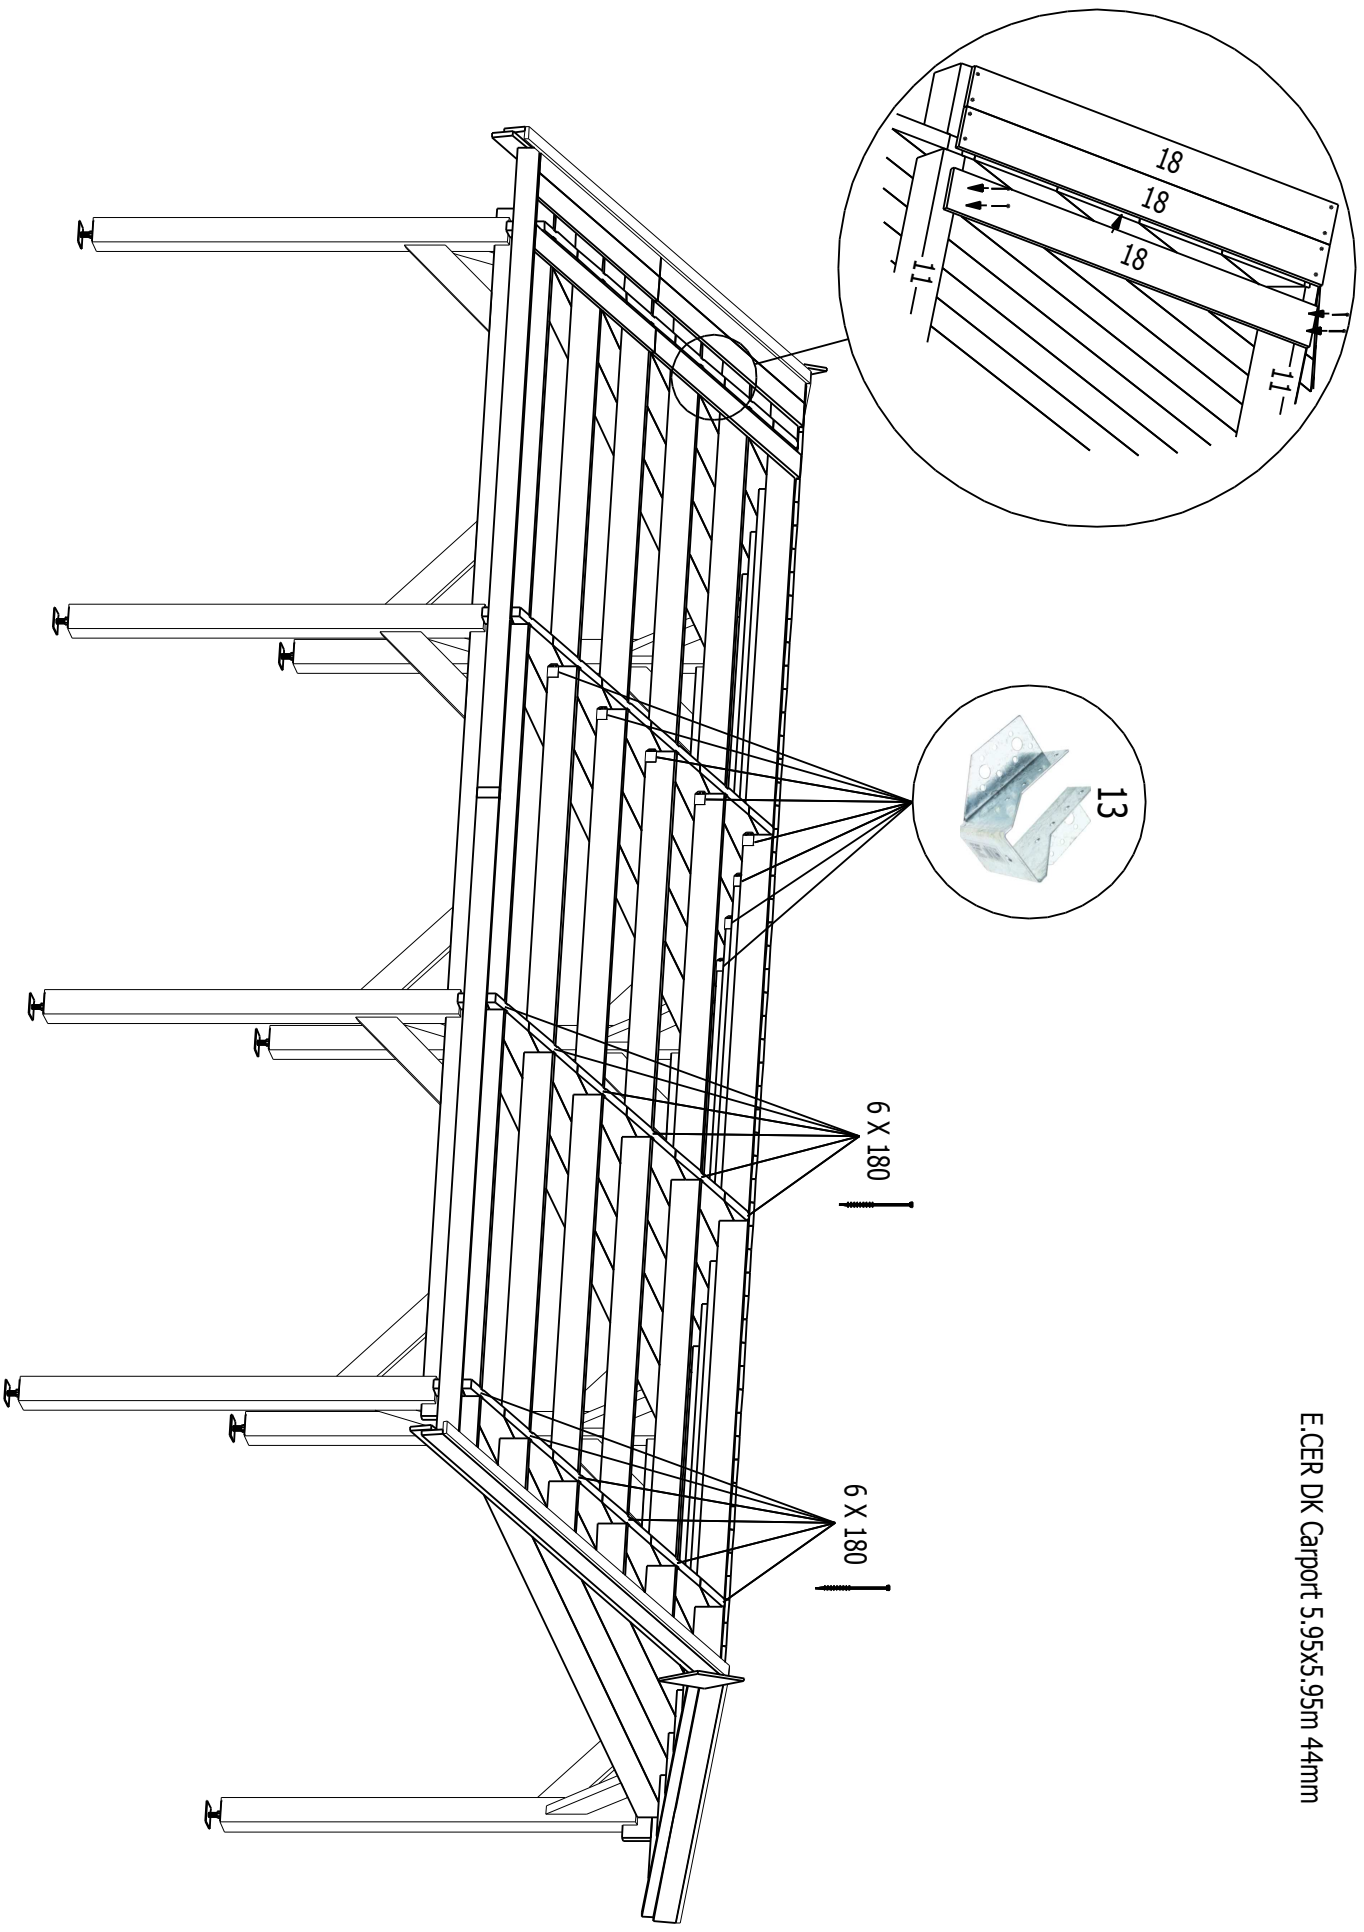

E.CER DK Carport 5.95x5.95m 44mm

A

TRJ

E.CER DK Carport 5.95x5.95m 44mm

B

TRJ

E.CER DK Carport 5.95x5.95m 44mm

RAFTERS

E.CER DK Carport 5.95x5.95m 44mm

TRJ

E.CER DK Carport 5.95x5.95m 44mm

TRJ

E.CER DK Carport 5.95x5.95m 44mm

HALF LAP JOINT WITH STEEL PLATE

No: 1
Pcs: 4
B/H: 44.0mm/67.5mm
L: 575.0mm

No: 2
Pcs: 4
B/H: 44.0mm/135.0mm
L: 1725.0mm

No: 3
Pcs: 4
B/H: 44.0mm/135.0mm
L: 2875.0mm

No: 4
Pcs: 4
B/H: 44.0mm/135.0mm
L: 4025.0mm

No: 5
Pcs: 4
B/H: 44.0mm/135.0mm
L: 5175.0mm

No: 6
Pcs: 4
B/H: 44.0mm/135.0mm
L: 5950.0mm

No: 7
Pcs: 2
B/H: 44.0mm/135.0mm
L: 2225.0mm

B/H: 44.0mm/135.0mm

L: 600.0mm

No: 17

Pcs: 144

B/H: 90.0mm/18.0mm

L: 1450.0mm

No: 18

Pcs: 144