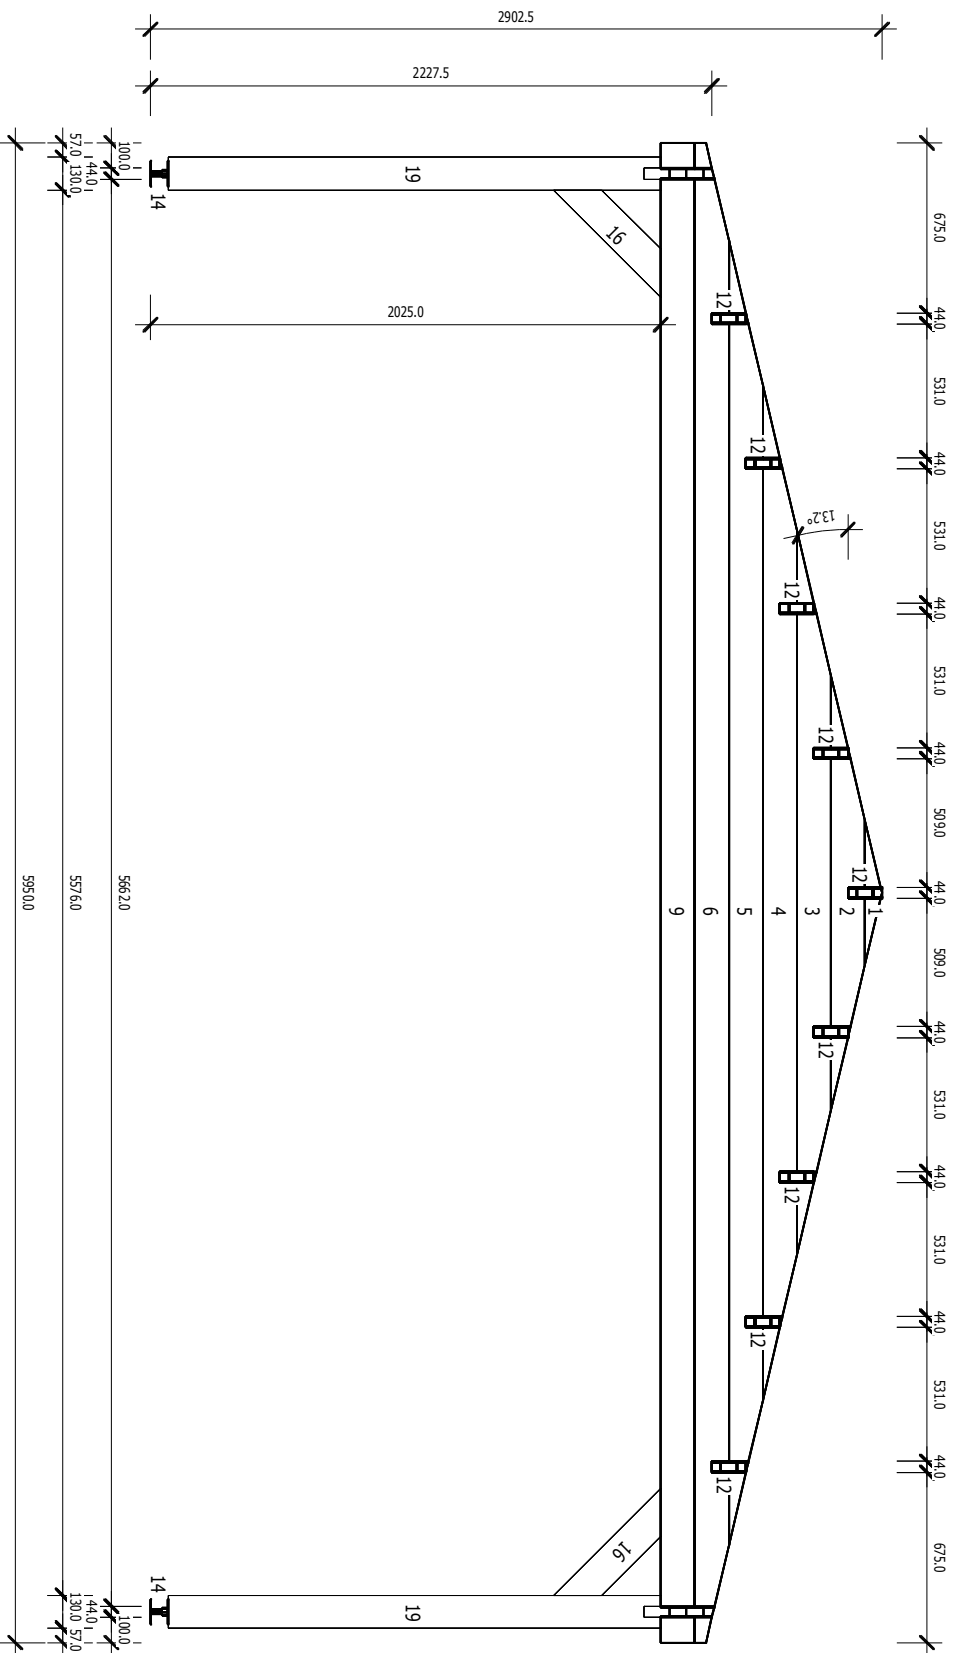

E.CER DK Carport 5.95x5.95m 44mm

A

TRJ

E.CER DK Carport 5.95x5.95m 44mm

B

TRJ

E.CER DK Carport 5.95x5.95m 44mm

RAFTERS

E.CER DK Carport 5.95x5.95m 44mm

TRJ

E.CER DK Carport 5.95x5.95m 44mm

TRJ

E.CER DK Carport 5.95x5.95m 44mm

HALF LAP JOINT WITH STEEL PLATE

No: 1
Pcs: 4
B/H: 44.0mm/67.5mm
L: 575.0mm

No: 2
Pcs: 4
B/H: 44.0mm/135.0mm
L: 1725.0mm

No: 3
Pcs: 4
B/H: 44.0mm/135.0mm
L: 2875.0mm

No: 4
Pcs: 4
B/H: 44.0mm/135.0mm
L: 4025.0mm

No: 5
Pcs: 4
B/H: 44.0mm/135.0mm
L: 5175.0mm

No: 6
Pcs: 4
B/H: 44.0mm/135.0mm
L: 5950.0mm

No: 7
Pcs: 2
B/H: 44.0mm/135.0mm
L: 2225.0mm

B/H: 44.0mm/135.0mm

L: 600.0mm

No: 17

Pcs: 144

B/H: 90.0mm/18.0mm

L: 1450.0mm

No: 18

Pcs: 144