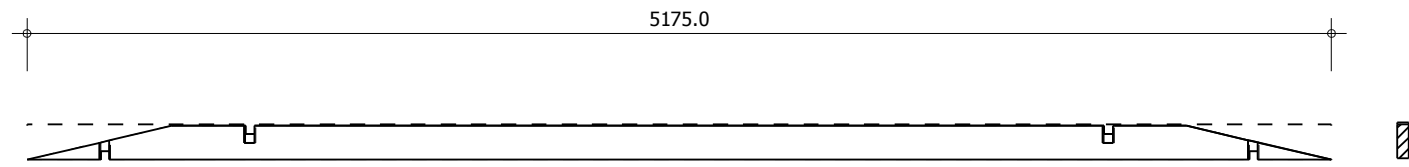

E.CER DK Carport 5.95x5.95m 44mm

A

TRJ

E.CER DK Carport 5.95x5.95m 44mm

B

TRJ

E.CER DK Carport 5.95x5.95m 44mm

RAFTERS

E.CER DK Carport 5.95x5.95m 44mm

TRJ

E.CER DK Carport 5.95x5.95m 44mm

TRJ

E.CER DK Carport 5.95x5.95m 44mm

HALF LAP JOINT WITH STEEL PLATE

No: 1
Pcs: 4
B/H: 44.0mm/67.5mm
L: 575.0mm

No: 2
Pcs: 4
B/H: 44.0mm/135.0mm
L: 1725.0mm

No: 3
Pcs: 4
B/H: 44.0mm/135.0mm
L: 2875.0mm

No: 4
Pcs: 4
B/H: 44.0mm/135.0mm
L: 4025.0mm

No: 5
Pcs: 4
B/H: 44.0mm/135.0mm
L: 5175.0mm

No: 6
Pcs: 4
B/H: 44.0mm/135.0mm
L: 5950.0mm

No: 7
Pcs: 2
B/H: 44.0mm/135.0mm
L: 2225.0mm

No: 8
Pcs: 2
B/H: 44.0mm/135.0mm
L: 4125.0mm

No: 9
Pcs: 4
B/H: 44.0mm/135.0mm
L: 5950.0mm

No: 10

Pcs: 2

B/H: 44.0mm/135.0mm

L: 5950.0mm

No: 11

Pcs: 9