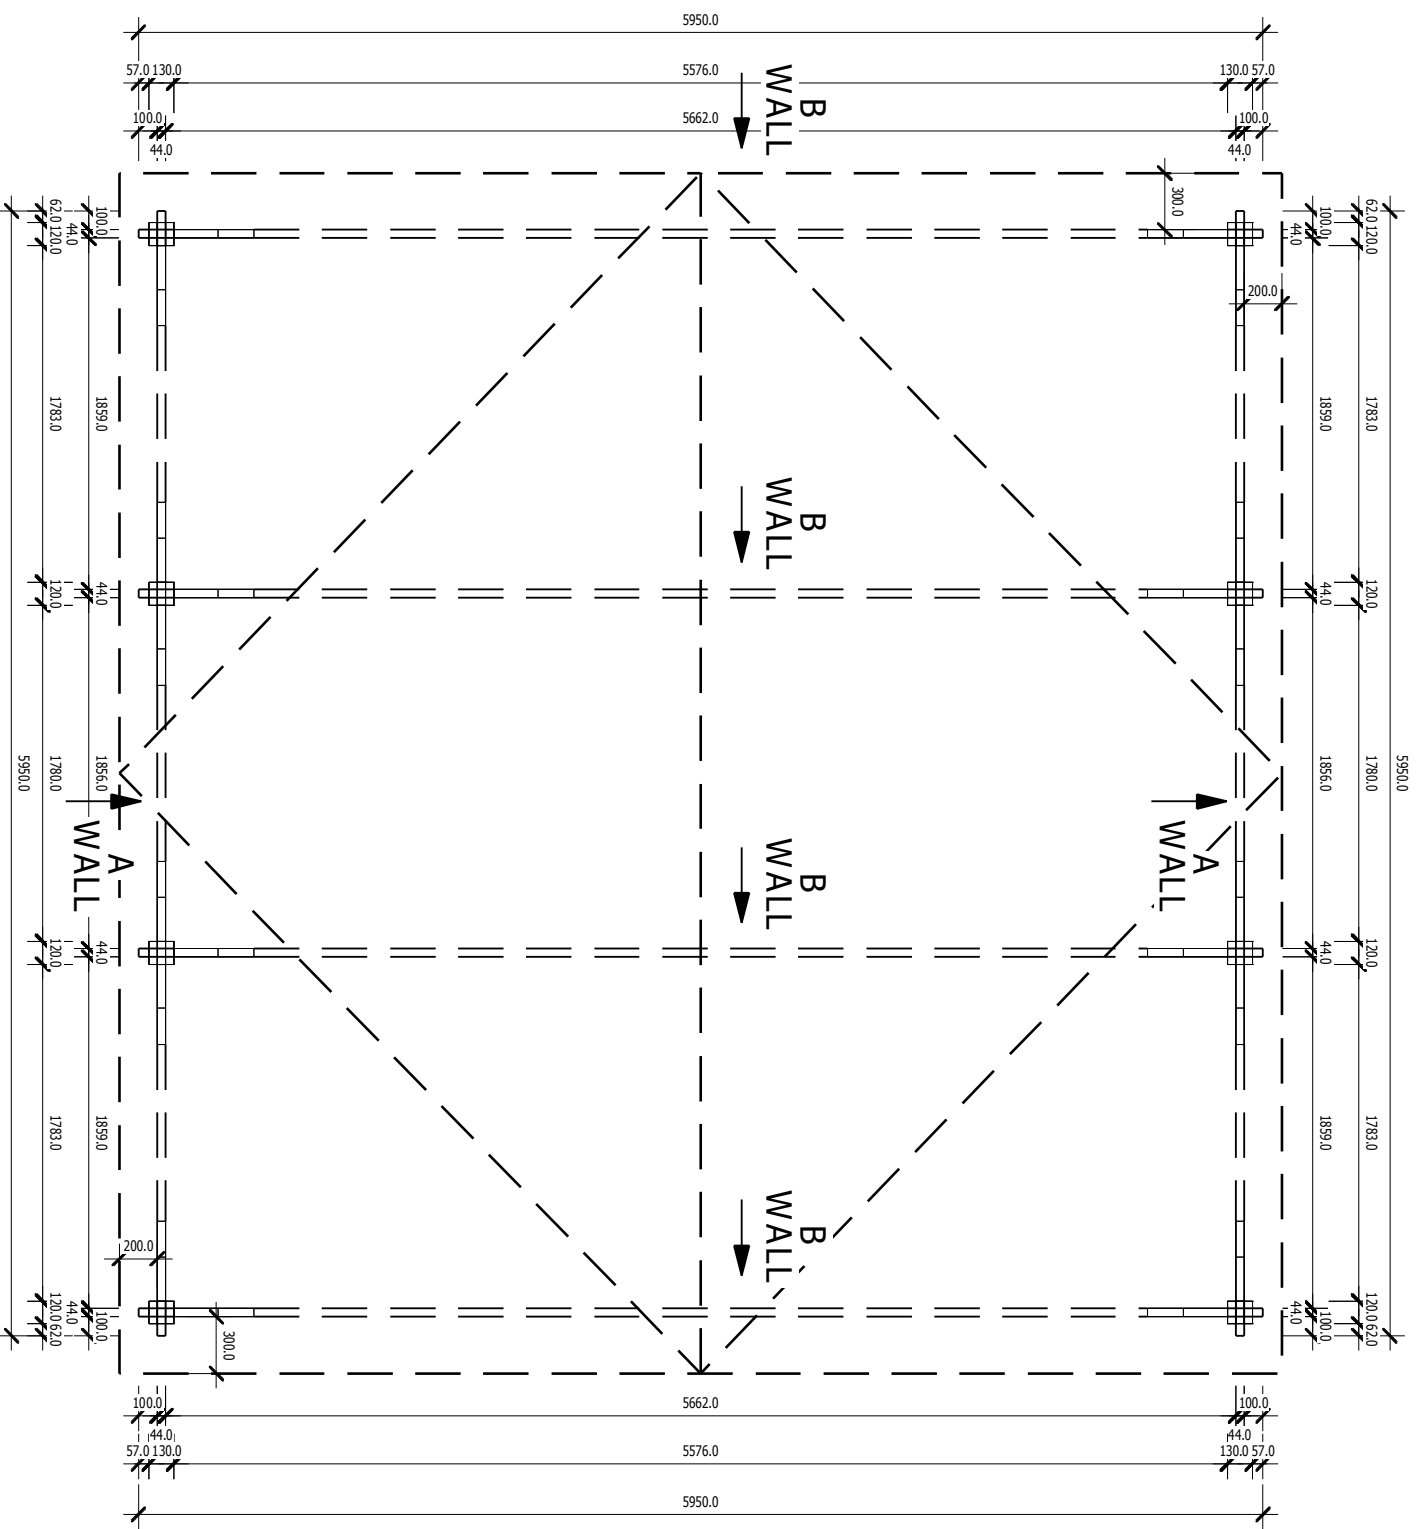

E.CER DK Carport 5.95x5.95m 44mm

A

TRJ

E.CER DK Carport 5.95x5.95m 44mm

B

TRJ

E.CER DK Carport 5.95x5.95m 44mm

RAFTERS

E.CER DK Carport 5.95x5.95m 44mm

TRJ

E.CER DK Carport 5.95x5.95m 44mm

TRJ

E.CER DK Carport 5.95x5.95m 44mm

HALF LAP JOINT WITH STEEL PLATE

No: 1
Pcs: 4
B/H: 44.0mm/67.5mm
L: 575.0mm

No: 2
Pcs: 4
B/H: 44.0mm/135.0mm
L: 1725.0mm

No: 3
Pcs: 4
B/H: 44.0mm/135.0mm
L: 2875.0mm

No: 4
Pcs: 4
B/H: 44.0mm/135.0mm
L: 4025.0mm

No: 5
Pcs: 4
B/H: 44.0mm/135.0mm
L: 5175.0mm

No: 6
Pcs: 4
B/H: 44.0mm/135.0mm
L: 5950.0mm

No: 7
Pcs: 2
B/H: 44.0mm/135.0mm
L: 2225.0mm

B/H: 44.0mm/135.0mm

L: 600.0mm

No: 17

Pcs: 144

B/H: 90.0mm/18.0mm

L: 1450.0mm

No: 18

Pcs: 144