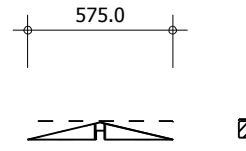

E.CER DK Carport 5.95x5.95m 44mm

TRJ

E.CER DK Carport 5.95x5.95m 44mm

TRJ

E.CER DK Carport 5.95x5.95m 44mm

HALF LAP JOINT WITH STEEL PLATE

No: 1
Pcs: 4
B/H: 44.0mm/67.5mm
L: 575.0mm

No: 2
Pcs: 4
B/H: 44.0mm/135.0mm
L: 1725.0mm

No: 3
Pcs: 4
B/H: 44.0mm/135.0mm
L: 2875.0mm

No: 4
Pcs: 4
B/H: 44.0mm/135.0mm
L: 4025.0mm

No: 5
Pcs: 4
B/H: 44.0mm/135.0mm
L: 5175.0mm

No: 6
Pcs: 4
B/H: 44.0mm/135.0mm
L: 5950.0mm

No: 7
Pcs: 2
B/H: 44.0mm/135.0mm
L: 2225.0mm

No: 8
Pcs: 2
B/H: 44.0mm/135.0mm
L: 4125.0mm

No: 9
Pcs: 4
B/H: 44.0mm/135.0mm
L: 5950.0mm

No: 10

Pcs: 2

B/H: 44.0mm/135.0mm

L: 5950.0mm

No: 11

Pcs: 9

B/H: 44.0mm/135.0mm

L: 600.0mm

No: 17

Pcs: 144

B/H: 90.0mm/18.0mm

L: 1450.0mm

No: 18

Pcs: 144