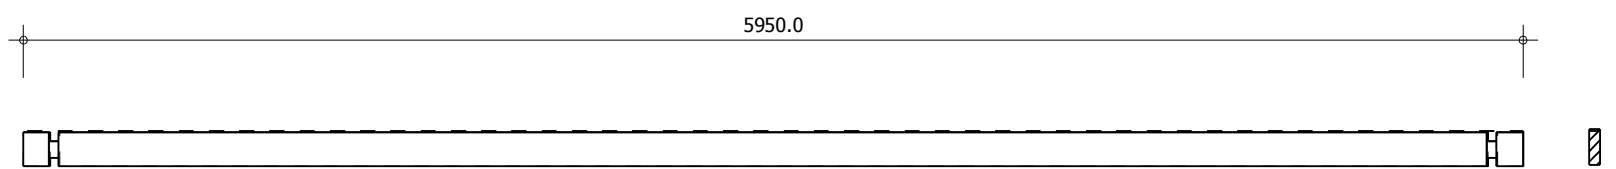

E.CER DK Carport 5.95x5.95m 44mm

TRJ

E.CER DK Carport 5.95x5.95m 44mm

TRJ

E.CER DK Carport 5.95x5.95m 44mm

HALF LAP JOINT WITH STEEL PLATE

No: 1
Pcs: 4
B/H: 44.0mm/67.5mm
L: 575.0mm

No: 2
Pcs: 4
B/H: 44.0mm/135.0mm
L: 1725.0mm

No: 3
Pcs: 4
B/H: 44.0mm/135.0mm
L: 2875.0mm

No: 4
Pcs: 4
B/H: 44.0mm/135.0mm
L: 4025.0mm

No: 5
Pcs: 4
B/H: 44.0mm/135.0mm
L: 5175.0mm

No: 6
Pcs: 4
B/H: 44.0mm/135.0mm
L: 5950.0mm

No: 7
Pcs: 2
B/H: 44.0mm/135.0mm
L: 2225.0mm

No: 8
Pcs: 2
B/H: 44.0mm/135.0mm
L: 4125.0mm

No: 9
Pcs: 4
B/H: 44.0mm/135.0mm
L: 5950.0mm

No: 10

Pcs: 2

B/H: 44.0mm/135.0mm

L: 5950.0mm

No: 11

Pcs: 9

B/H: 44.0mm/135.0mm

L: 600.0mm

No: 17

Pcs: 144

B/H: 90.0mm/18.0mm

L: 1450.0mm

No: 18

Pcs: 144