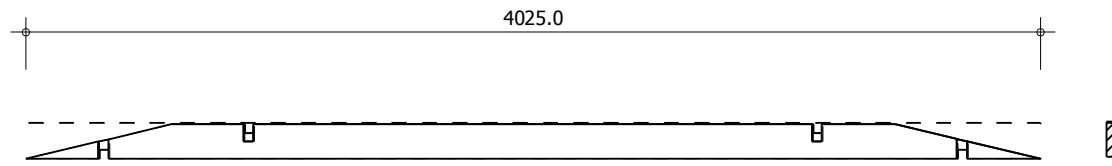

E.CER DK Carport 5.95x5.95m 44mm

A

TRJ

E.CER DK Carport 5.95x5.95m 44mm

B

TRJ

E.CER DK Carport 5.95x5.95m 44mm

RAFTERS

E.CER DK Carport 5.95x5.95m 44mm

TRJ

E.CER DK Carport 5.95x5.95m 44mm

TRJ

E.CER DK Carport 5.95x5.95m 44mm

HALF LAP JOINT WITH STEEL PLATE

No: 1
Pcs: 4
B/H: 44.0mm/67.5mm
L: 575.0mm

No: 2
Pcs: 4
B/H: 44.0mm/135.0mm
L: 1725.0mm

No: 3
Pcs: 4
B/H: 44.0mm/135.0mm
L: 2875.0mm

No: 4
Pcs: 4
B/H: 44.0mm/135.0mm
L: 4025.0mm

No: 5
Pcs: 4
B/H: 44.0mm/135.0mm
L: 5175.0mm

No: 6
Pcs: 4
B/H: 44.0mm/135.0mm
L: 5950.0mm

No: 7
Pcs: 2
B/H: 44.0mm/135.0mm
L: 2225.0mm

No: 8
Pcs: 2
B/H: 44.0mm/135.0mm
L: 4125.0mm

No: 9
Pcs: 4
B/H: 44.0mm/135.0mm
L: 5950.0mm

No: 10

Pcs: 2

B/H: 44.0mm/135.0mm

L: 5950.0mm

No: 11

Pcs: 9