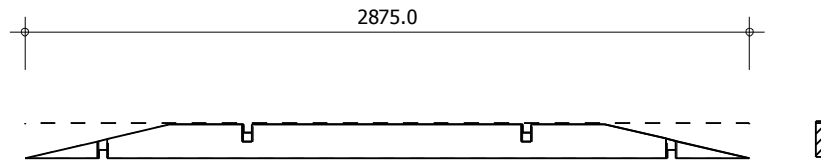

E.CER DK Carport 5.95x5.95m 44mm

A

TRJ

E.CER DK Carport 5.95x5.95m 44mm

B

TRJ

E.CER DK Carport 5.95x5.95m 44mm

RAFTERS

E.CER DK Carport 5.95x5.95m 44mm

TRJ

E.CER DK Carport 5.95x5.95m 44mm

TRJ

E.CER DK Carport 5.95x5.95m 44mm

HALF LAP JOINT WITH STEEL PLATE

No: 1
Pcs: 4
B/H: 44.0mm/67.5mm
L: 575.0mm

No: 2
Pcs: 4
B/H: 44.0mm/135.0mm
L: 1725.0mm

No: 3
Pcs: 4
B/H: 44.0mm/135.0mm
L: 2875.0mm

No: 4
Pcs: 4
B/H: 44.0mm/135.0mm
L: 4025.0mm

No: 5
Pcs: 4
B/H: 44.0mm/135.0mm
L: 5175.0mm

No: 6
Pcs: 4
B/H: 44.0mm/135.0mm
L: 5950.0mm

No: 7
Pcs: 2
B/H: 44.0mm/135.0mm
L: 2225.0mm

B/H: 44.0mm/135.0mm

L: 600.0mm

No: 17

Pcs: 144

B/H: 90.0mm/18.0mm

L: 1450.0mm

No: 18

Pcs: 144