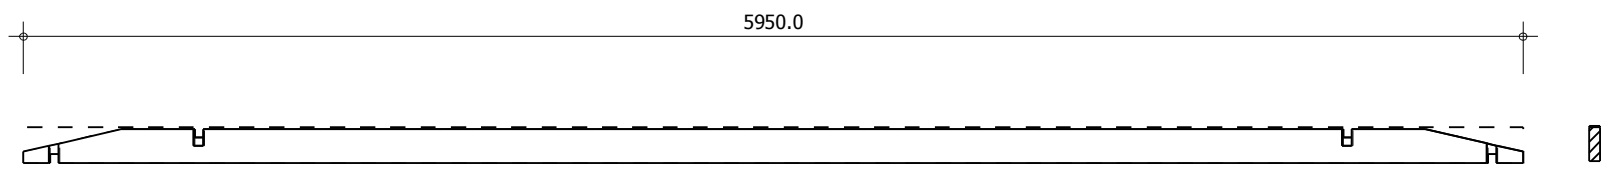

E.CER DK Carport 5.95x5.95m 44mm

TRJ

E.CER DK Carport 5.95x5.95m 44mm

TRJ

E.CER DK Carport 5.95x5.95m 44mm

HALF LAP JOINT WITH STEEL PLATE

No: 1
Pcs: 4
B/H: 44.0mm/67.5mm
L: 575.0mm

No: 2
Pcs: 4
B/H: 44.0mm/135.0mm
L: 1725.0mm

No: 3
Pcs: 4
B/H: 44.0mm/135.0mm
L: 2875.0mm

No: 4
Pcs: 4
B/H: 44.0mm/135.0mm
L: 4025.0mm

No: 5
Pcs: 4
B/H: 44.0mm/135.0mm
L: 5175.0mm

No: 6
Pcs: 4
B/H: 44.0mm/135.0mm
L: 5950.0mm

No: 7
Pcs: 2
B/H: 44.0mm/135.0mm
L: 2225.0mm

No: 8
Pcs: 2
B/H: 44.0mm/135.0mm
L: 4125.0mm

No: 9
Pcs: 4
B/H: 44.0mm/135.0mm
L: 5950.0mm

No: 10

Pcs: 2

B/H: 44.0mm/135.0mm

L: 5950.0mm

No: 11

Pcs: 9

B/H: 44.0mm/135.0mm

L: 600.0mm

No: 17

Pcs: 144

B/H: 90.0mm/18.0mm

L: 1450.0mm

No: 18

Pcs: 144