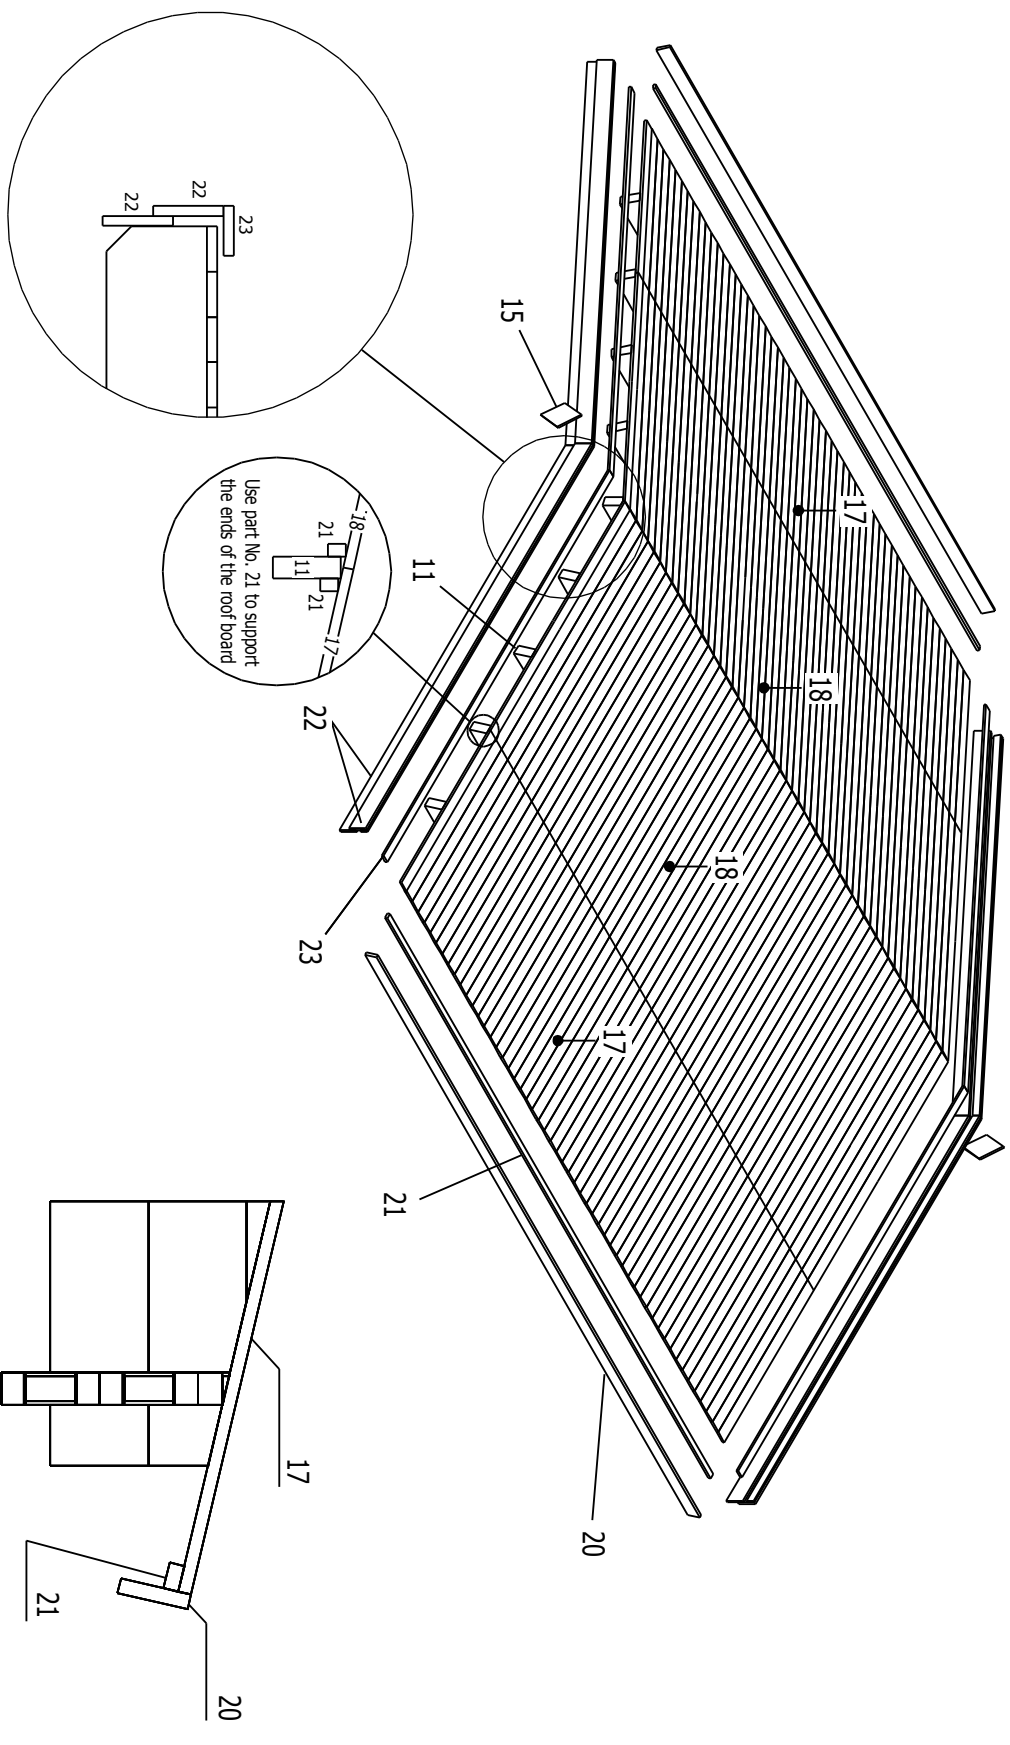

E.CER DK Carport 5.95x5.95m 44mm

A

TRJ

E.CER DK Carport 5.95x5.95m 44mm

B

TRJ

E.CER DK Carport 5.95x5.95m 44mm

RAFTERS

E.CER DK Carport 5.95x5.95m 44mm

TRJ

E.CER DK Carport 5.95x5.95m 44mm

TRJ

E.CER DK Carport 5.95x5.95m 44mm

HALF LAP JOINT WITH STEEL PLATE

No: 1
Pcs: 4
B/H: 44.0mm/67.5mm
L: 575.0mm

No: 2
Pcs: 4
B/H: 44.0mm/135.0mm
L: 1725.0mm

No: 3
Pcs: 4
B/H: 44.0mm/135.0mm
L: 2875.0mm

No: 4
Pcs: 4
B/H: 44.0mm/135.0mm
L: 4025.0mm

No: 5
Pcs: 4
B/H: 44.0mm/135.0mm
L: 5175.0mm

No: 6
Pcs: 4
B/H: 44.0mm/135.0mm
L: 5950.0mm

No: 7
Pcs: 2
B/H: 44.0mm/135.0mm
L: 2225.0mm

B/H: 44.0mm/135.0mm

L: 2225.0mm

No: 12

Pcs: 9

B/H: 44.0mm/135.0mm

L: 4125.0mm

No: 13

Pcs: 18