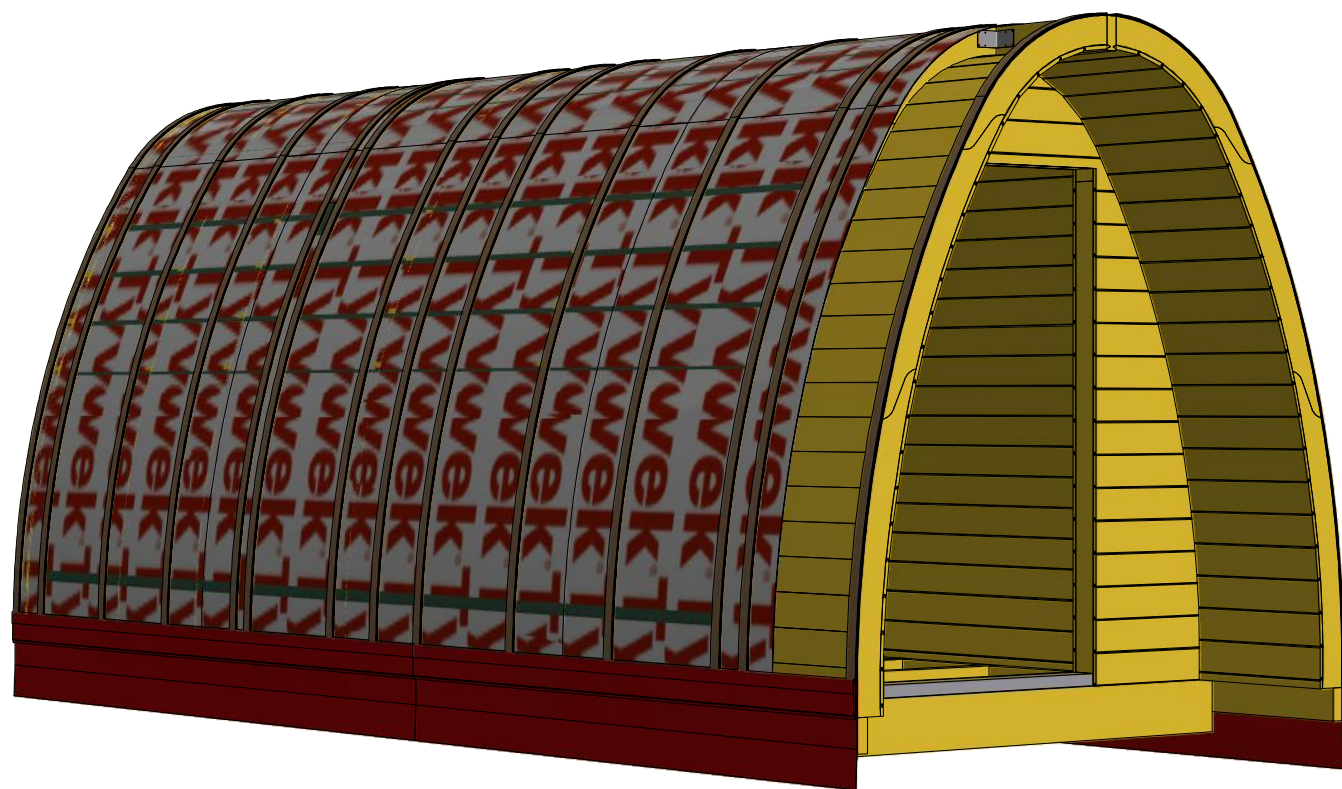

Luxury Insulated Camping Pod 5.5 m

Screws

1	S1	5x100	20 pcs

Luxury Insulated Camping Pod 5.5 m

Screws

1	S1	5x100	36 pcs

Luxury Insulated Camping Pod 5.5 m

Screws

1	S1	5x100	56 pcs
2	S4	3.5x40	416 pcs

Luxury Insulated Camping Pod 5.5 m

Screws

Luxury Insulated Camping Pod 5.5 m

Screws

Luxury Insulated Camping Pod 5.5 m

Screws

Luxury Insulated Camping Pod 5.5 m

Screws

Luxury Insulated Camping Pod 5.5 m

Screws

Luxury Insulated Camping Pod 5.5 m

Screws

1	S2	4x70	165 pcs

1

Luxury Insulated Camping Pod 5.5 m

Screws

1	S3	3.5x40	36 pcs
---	----	--------	--------

Luxury Insulated Camping Pod 5.5 m

Screws

1	S3	3.5x40	40 pcs

Luxury Insulated Camping Pod 5.5 m

Screws

1	S3	3.5x40	24 pcs