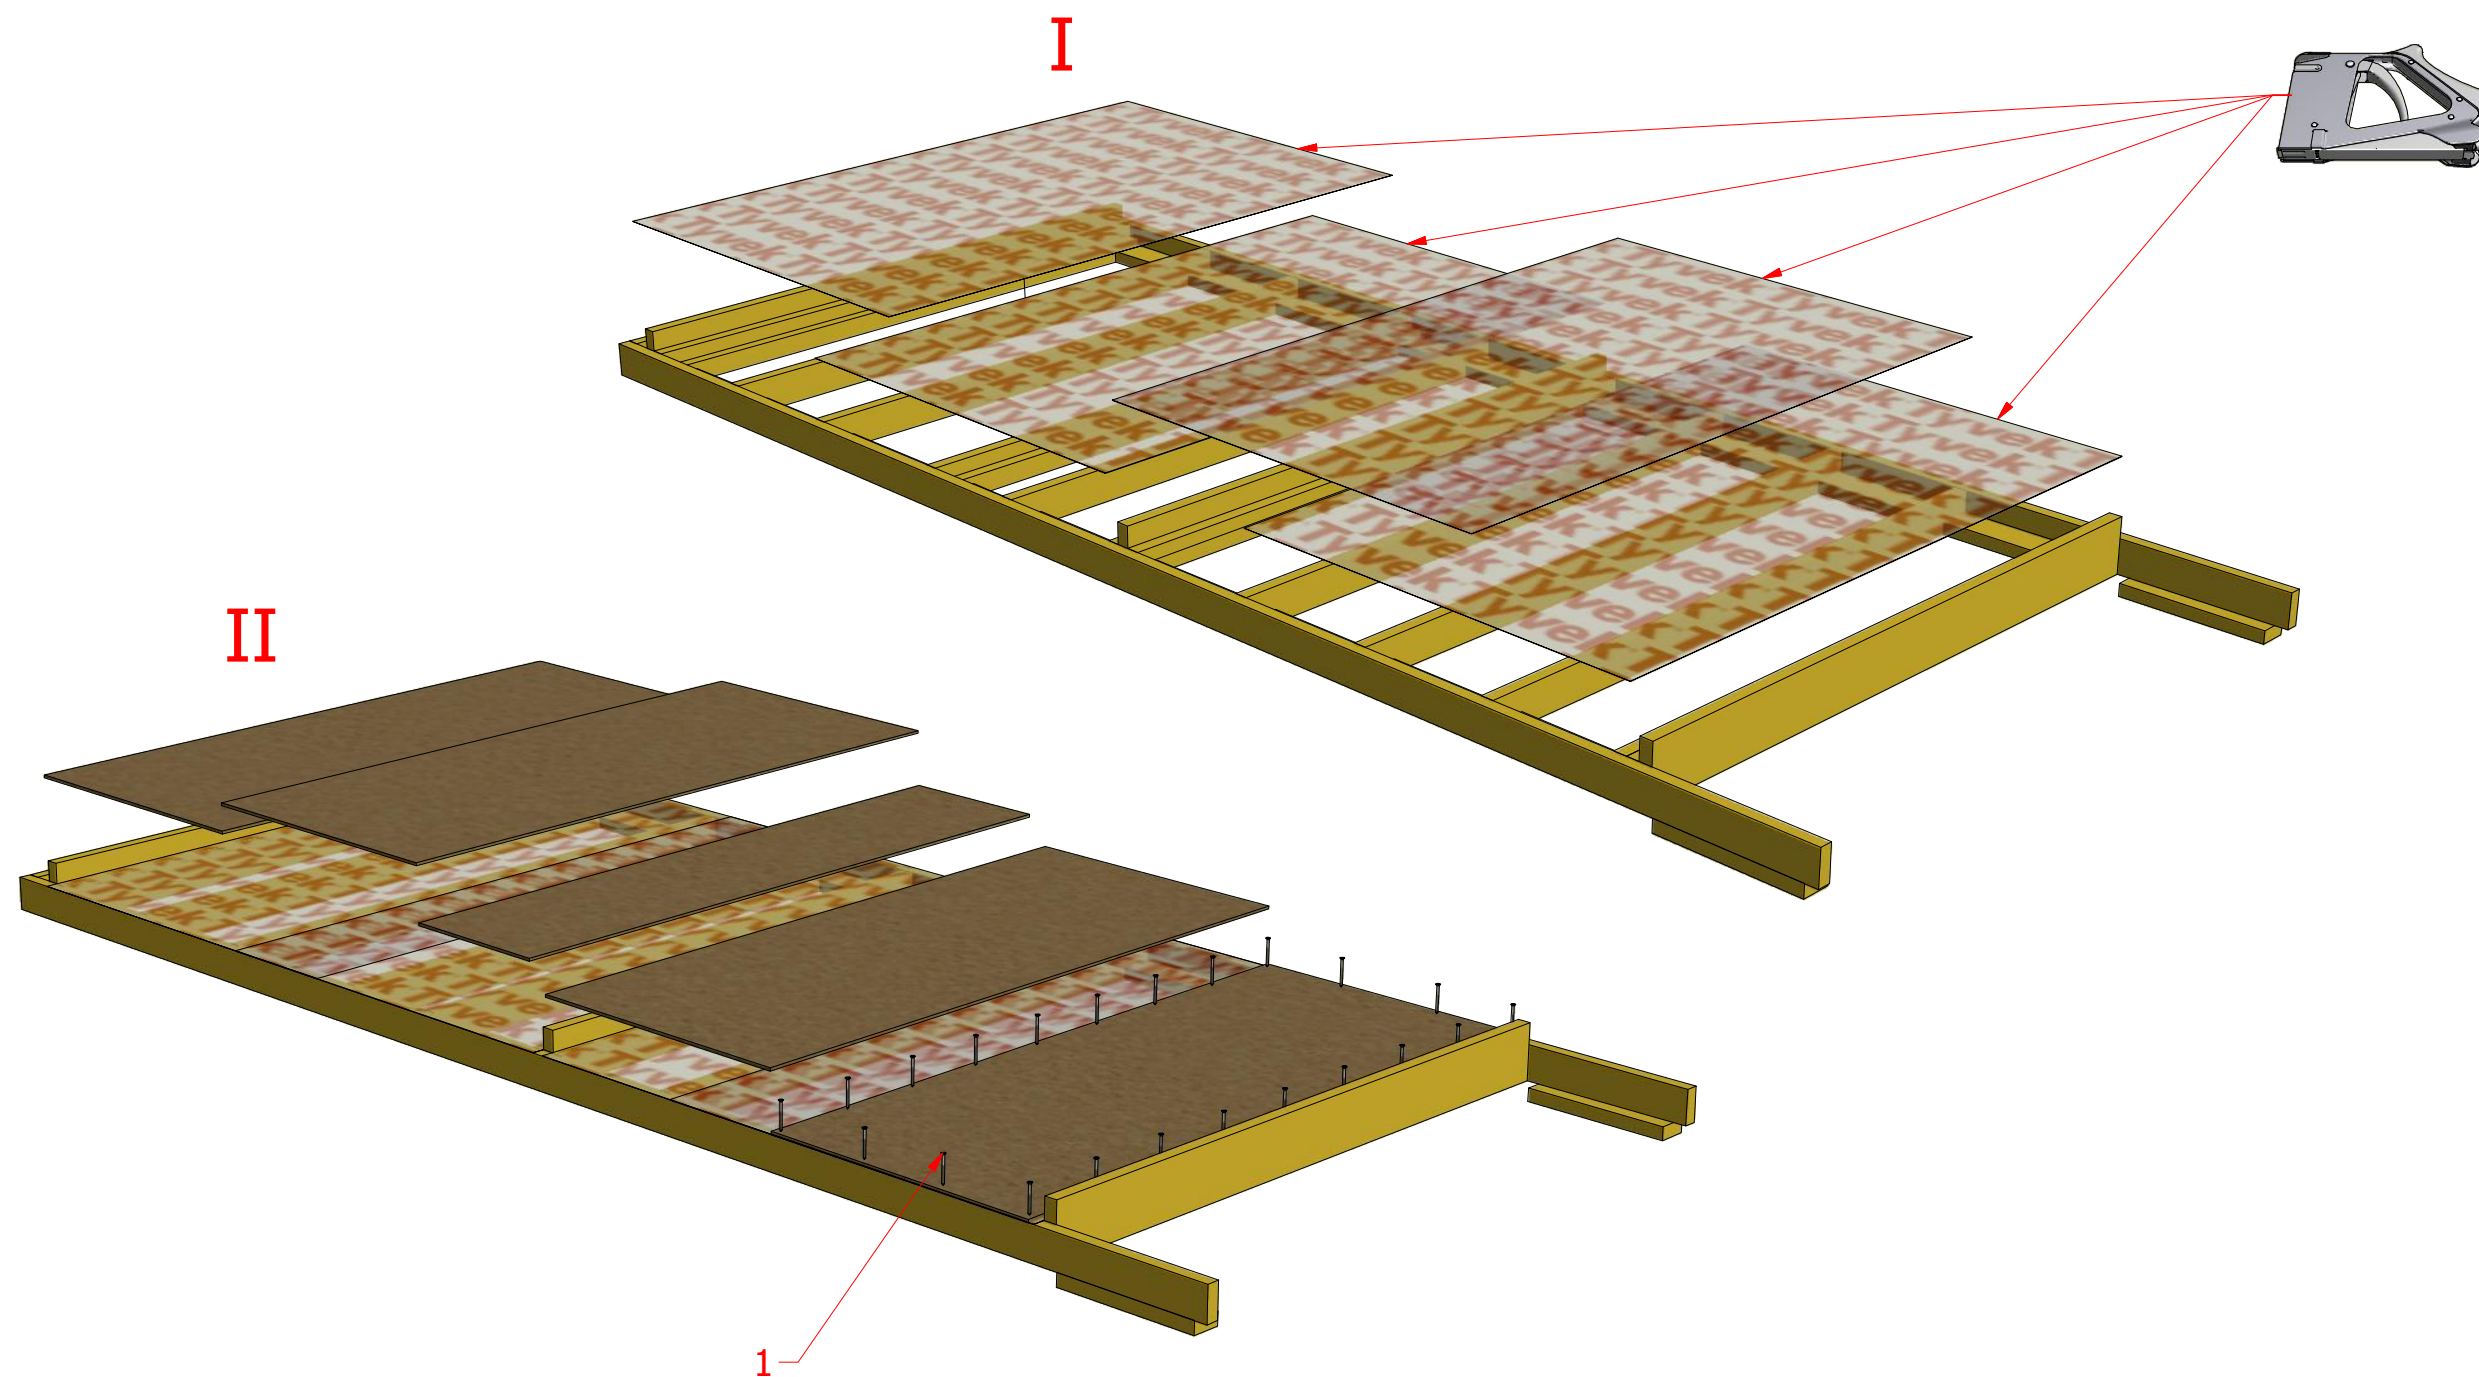

Luxury Insulated Camping Pod 5.5 m

Luxury Insulated Camping Pod 5.5 m

Screws

1	S1	5x100	63 pcs

1.1

Luxury Insulated Camping Pod 5.5 m

Screws

1	S3	3.5x40	108 pcs

Luxury Insulated Camping Pod 5.5 m

Screws

1	S1	5x100	20 pcs

Luxury Insulated Camping Pod 5.5 m

Screws

1	S1	5x100	36 pcs

Luxury Insulated Camping Pod 5.5 m

Screws

1	S1	5x100	56 pcs
2	S4	3.5x40	416 pcs

Luxury Insulated Camping Pod 5.5 m

Screws

Luxury Insulated Camping Pod 5.5 m

Screws

Luxury Insulated Camping Pod 5.5 m

Screws

Luxury Insulated Camping Pod 5.5 m

Screws

Luxury Insulated Camping Pod 5.5 m

Screws

Luxury Insulated Camping Pod 5.5 m

Screws

1	S2	4x70	165 pcs

1

Luxury Insulated Camping Pod 5.5 m