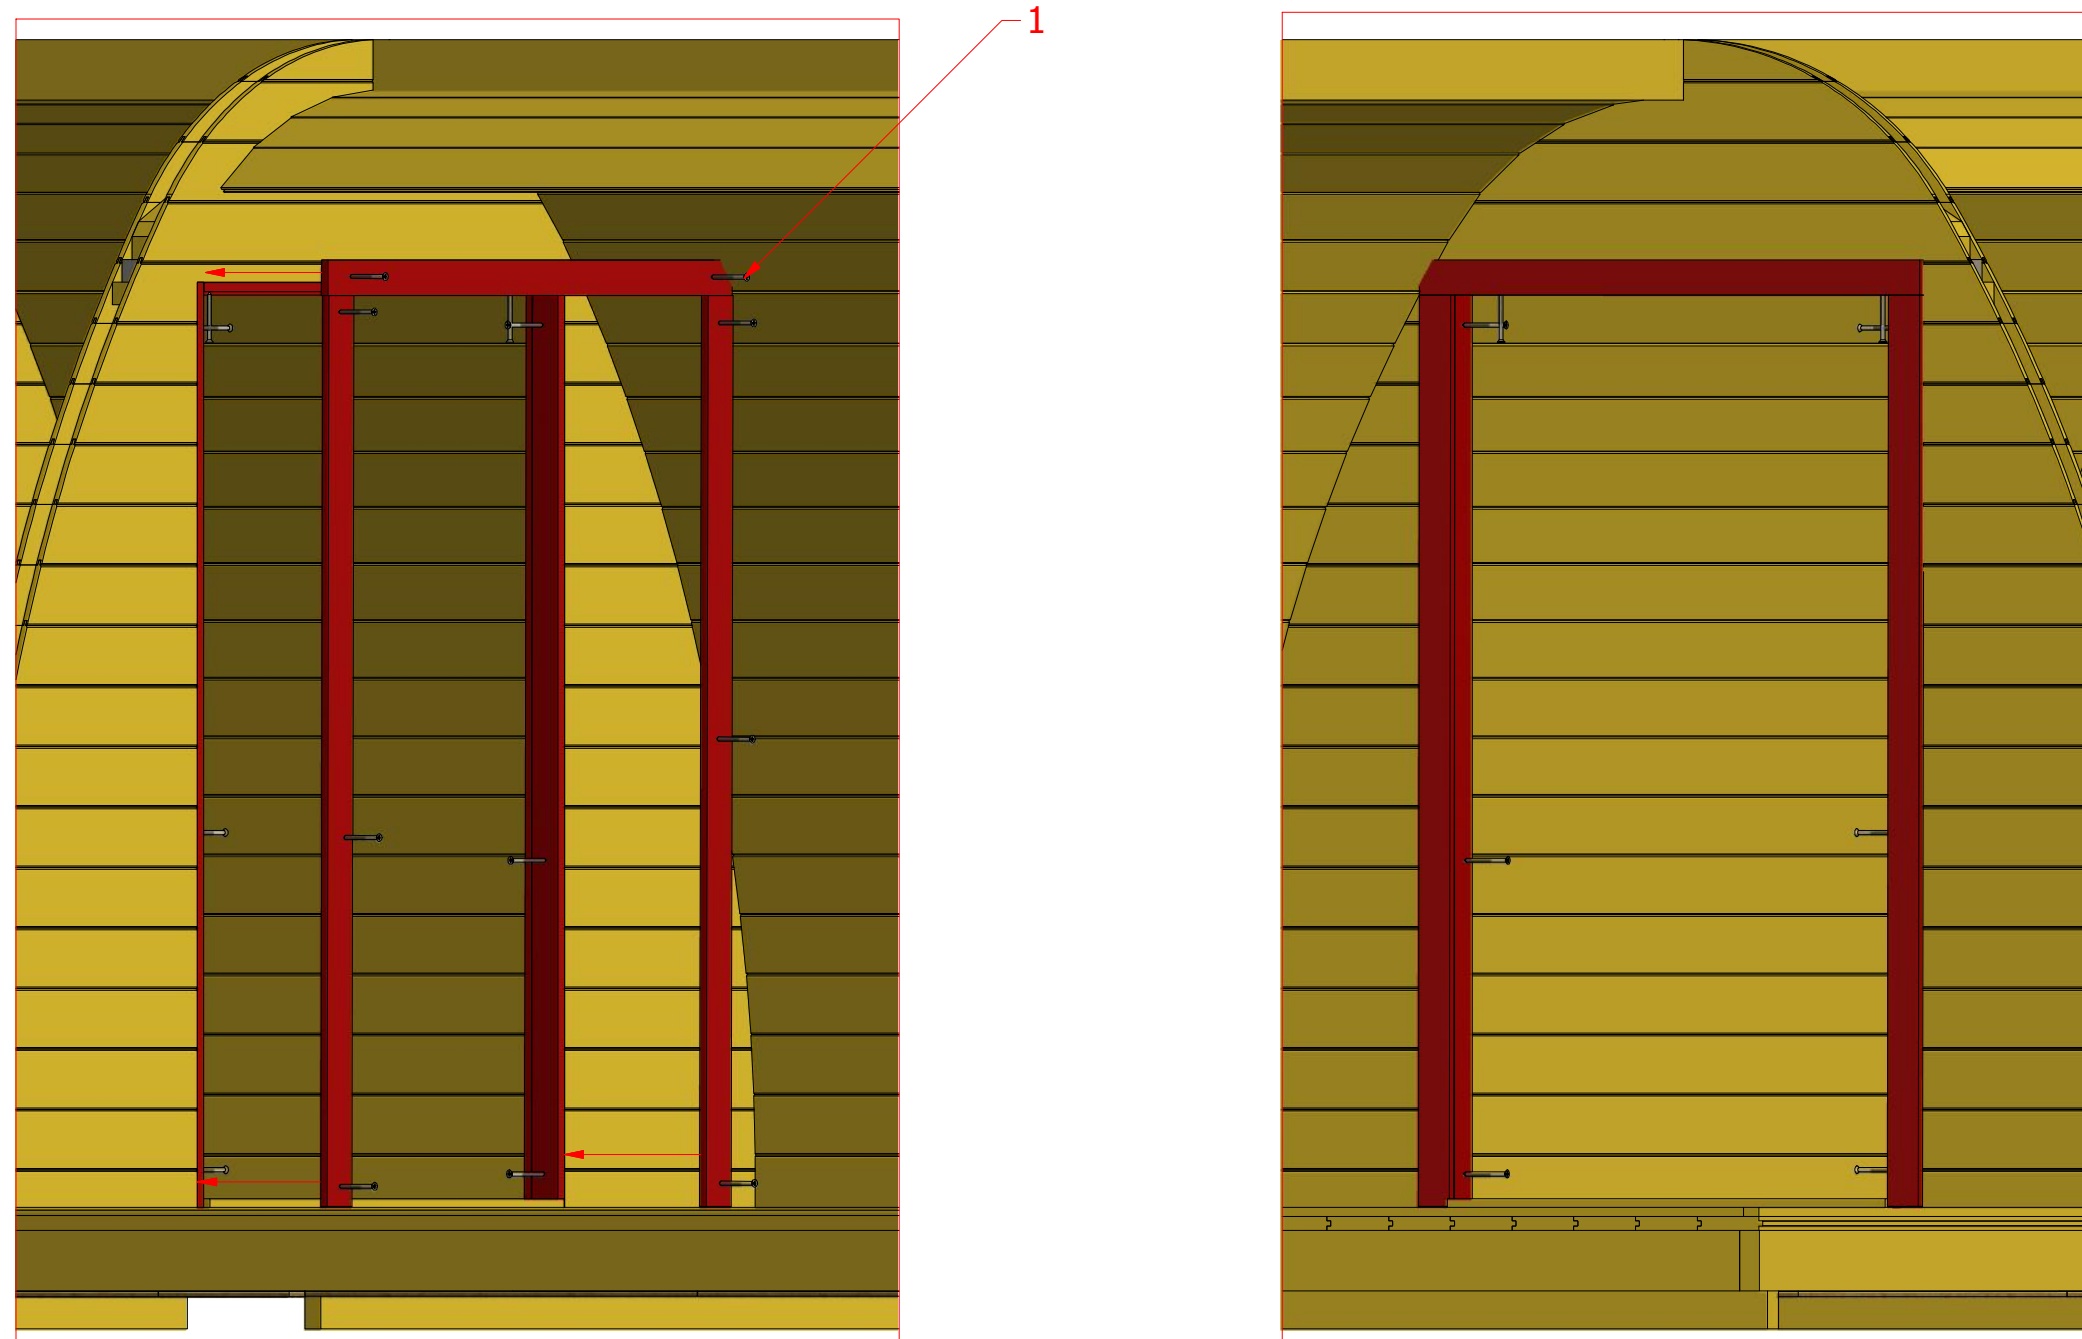

Screws

1	S3	3.5x40	36 pcs
---	----	--------	--------

Luxury Insulated Camping Pod 5.5 m

Screws

1	S3	3.5x40	40 pcs

Luxury Insulated Camping Pod 5.5 m

Screws

1	S3	3.5x40	24 pcs