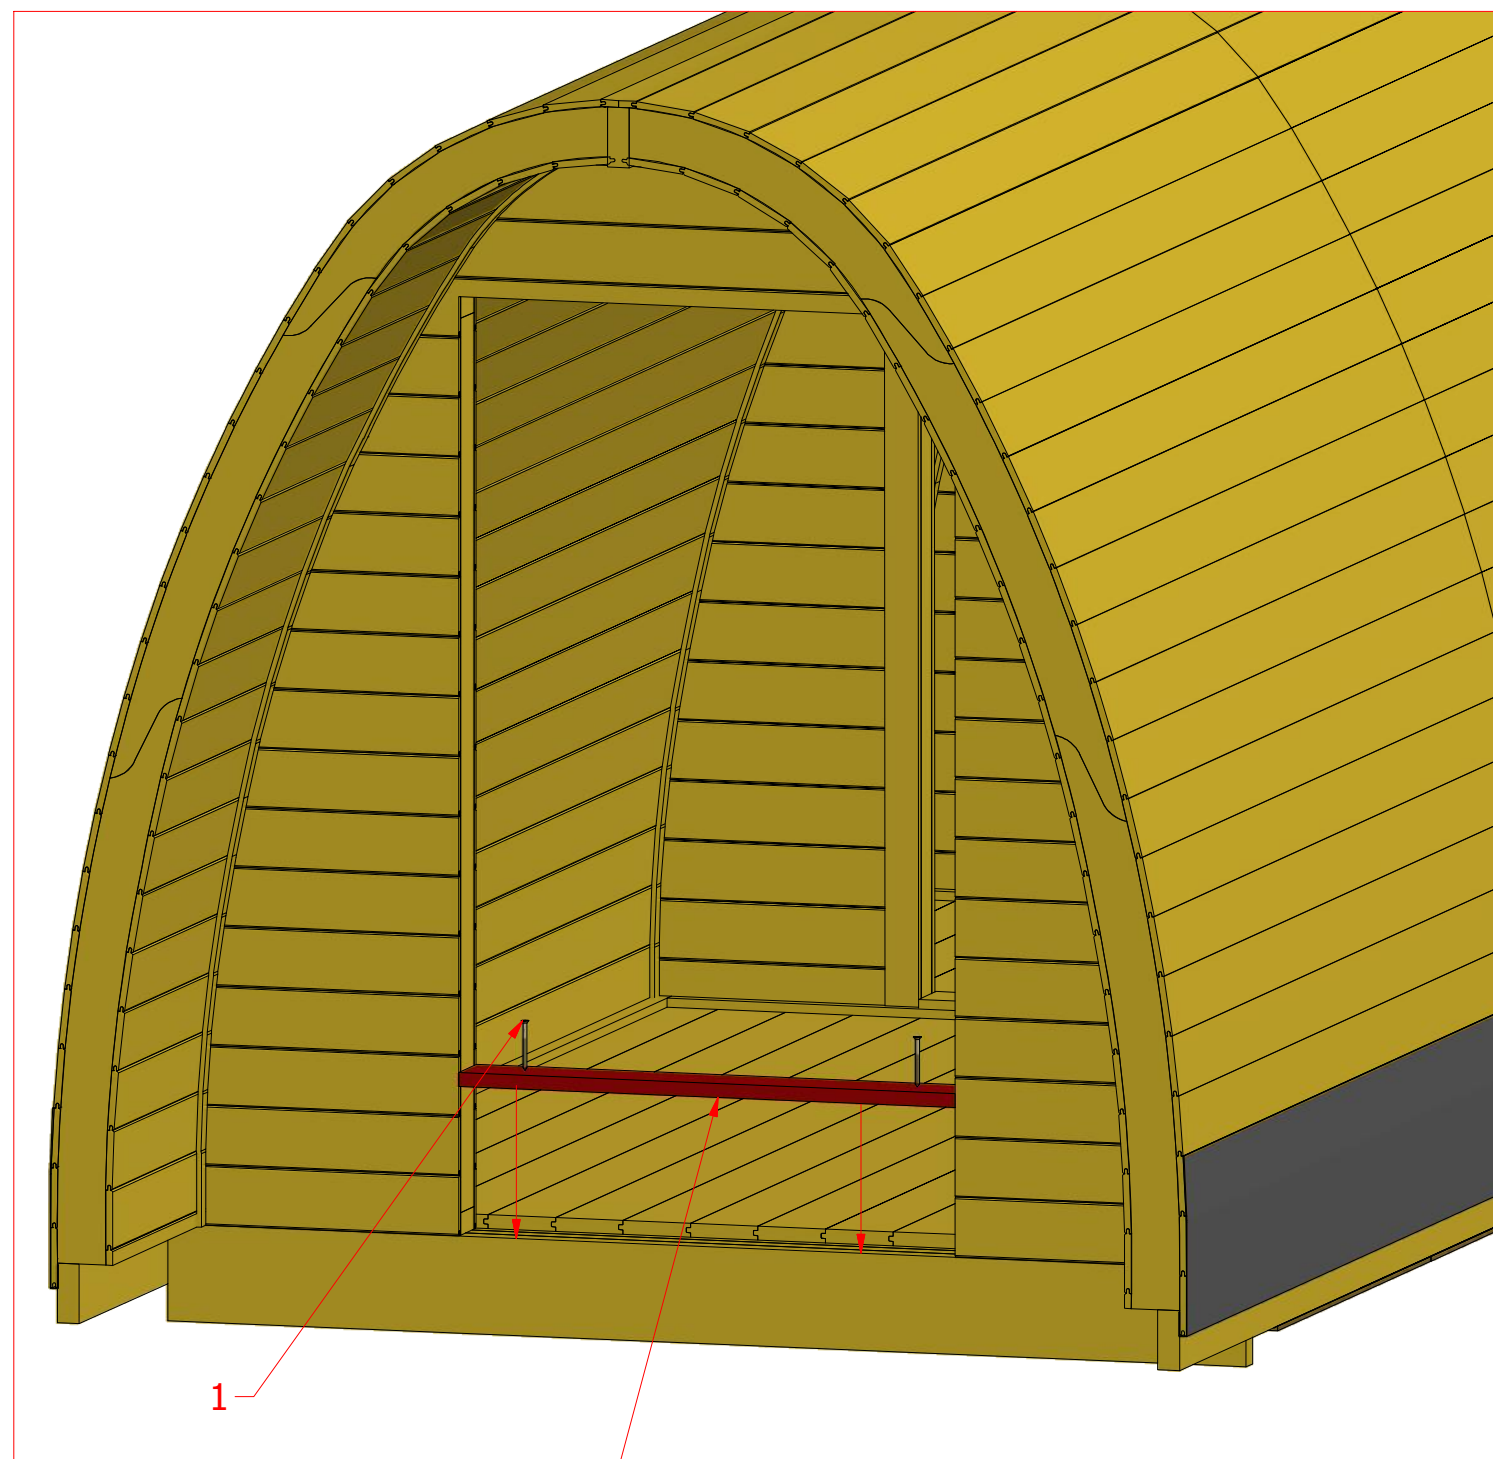

Luxury Isulated Camping Pod 5.5 m

Screws

Luxury Insulated Camping Pod 5.5 m

Screws

1	S2	4x70	2 pcs

Luxury Insulated Camping Pod 5.5 m

Screws

1	S1	5x100	12 pcs