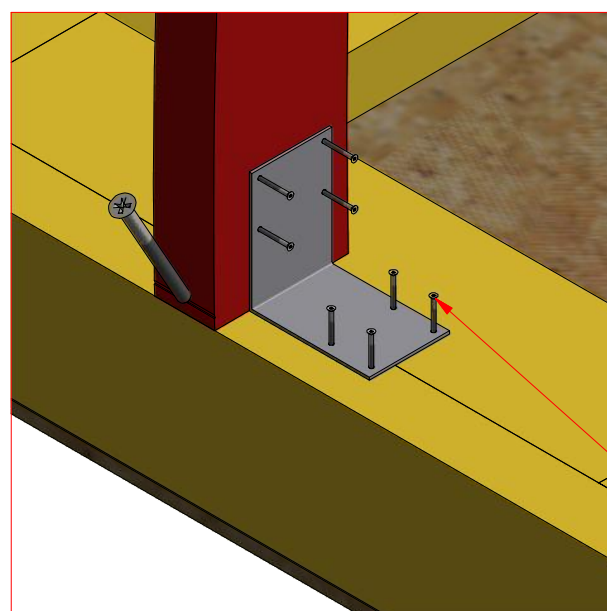

Luxury Insulated Camping Pod 5.5 m

Screws

1	S1	5x100	20 pcs

Luxury Insulated Camping Pod 5.5 m

Screws

1	S1	5x100	36 pcs

Luxury Insulated Camping Pod 5.5 m

Screws

1	S1	5x100	56 pcs
2	S4	3.5x40	416 pcs

Luxury Insulated Camping Pod 5.5 m

Screws

Luxury Insulated Camping Pod 5.5 m

Screws

Luxury Insulated Camping Pod 5.5 m

Screws

Luxury Insulated Camping Pod 5.5 m