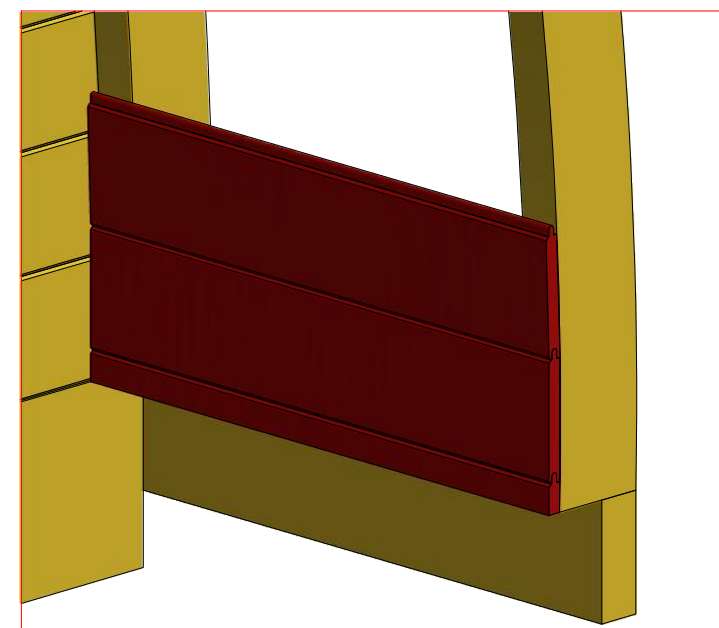

Luxury Insulated Camping Pod 5.5 m

Screws

1	S1	5x100	20 pcs

Luxury Insulated Camping Pod 5.5 m

Screws

1	S1	5x100	36 pcs

Luxury Insulated Camping Pod 5.5 m

Screws

1	S1	5x100	56 pcs
2	S4	3.5x40	416 pcs

Luxury Insulated Camping Pod 5.5 m

Screws

Luxury Insulated Camping Pod 5.5 m

Screws

Luxury Insulated Camping Pod 5.5 m

Screws

Luxury Insulated Camping Pod 5.5 m