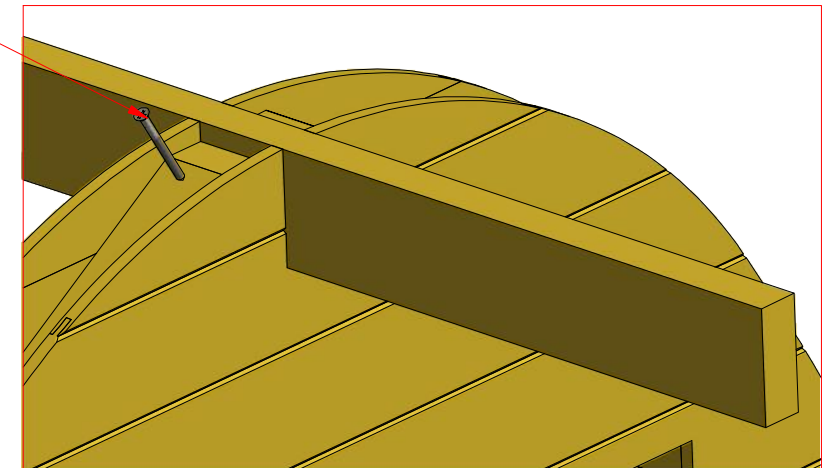

Luxury Insulated Camping Pod 5.5 m

Screws

1	S1	5x100	20 pcs

Luxury Insulated Camping Pod 5.5 m

Screws

1	S1	5x100	36 pcs

Luxury Insulated Camping Pod 5.5 m

Screws

1	S1	5x100	56 pcs
2	S4	3.5x40	416 pcs

Luxury Insulated Camping Pod 5.5 m

Screws

Luxury Insulated Camping Pod 5.5 m

Screws

Luxury Insulated Camping Pod 5.5 m

Screws

Luxury Insulated Camping Pod 5.5 m