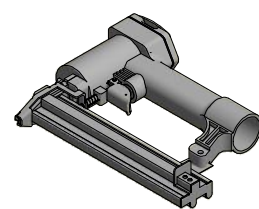

Luxury Insulated Camping Pod 5.5 m

Screws

1	S1	5x100	20 pcs

Luxury Insulated Camping Pod 5.5 m

Screws

1	S1	5x100	36 pcs

Luxury Insulated Camping Pod 5.5 m

Screws

1	S1	5x100	56 pcs
2	S4	3.5x40	416 pcs

Luxury Insulated Camping Pod 5.5 m

Screws

Luxury Insulated Camping Pod 5.5 m

Screws

Luxury Insulated Camping Pod 5.5 m

Screws

Luxury Insulated Camping Pod 5.5 m

Screws

Luxury Insulated Camping Pod 5.5 m

Screws

Luxury Insulated Camping Pod 5.5 m

Screws

1	S2	4x70	165 pcs

1

Luxury Insulated Camping Pod 5.5 m

Screws

1	S3	3.5x40	36 pcs
---	----	--------	--------

Luxury Insulated Camping Pod 5.5 m

Screws

1	S3	3.5x40	40 pcs

Luxury Insulated Camping Pod 5.5 m

Screws

1	S3	3.5x40	24 pcs