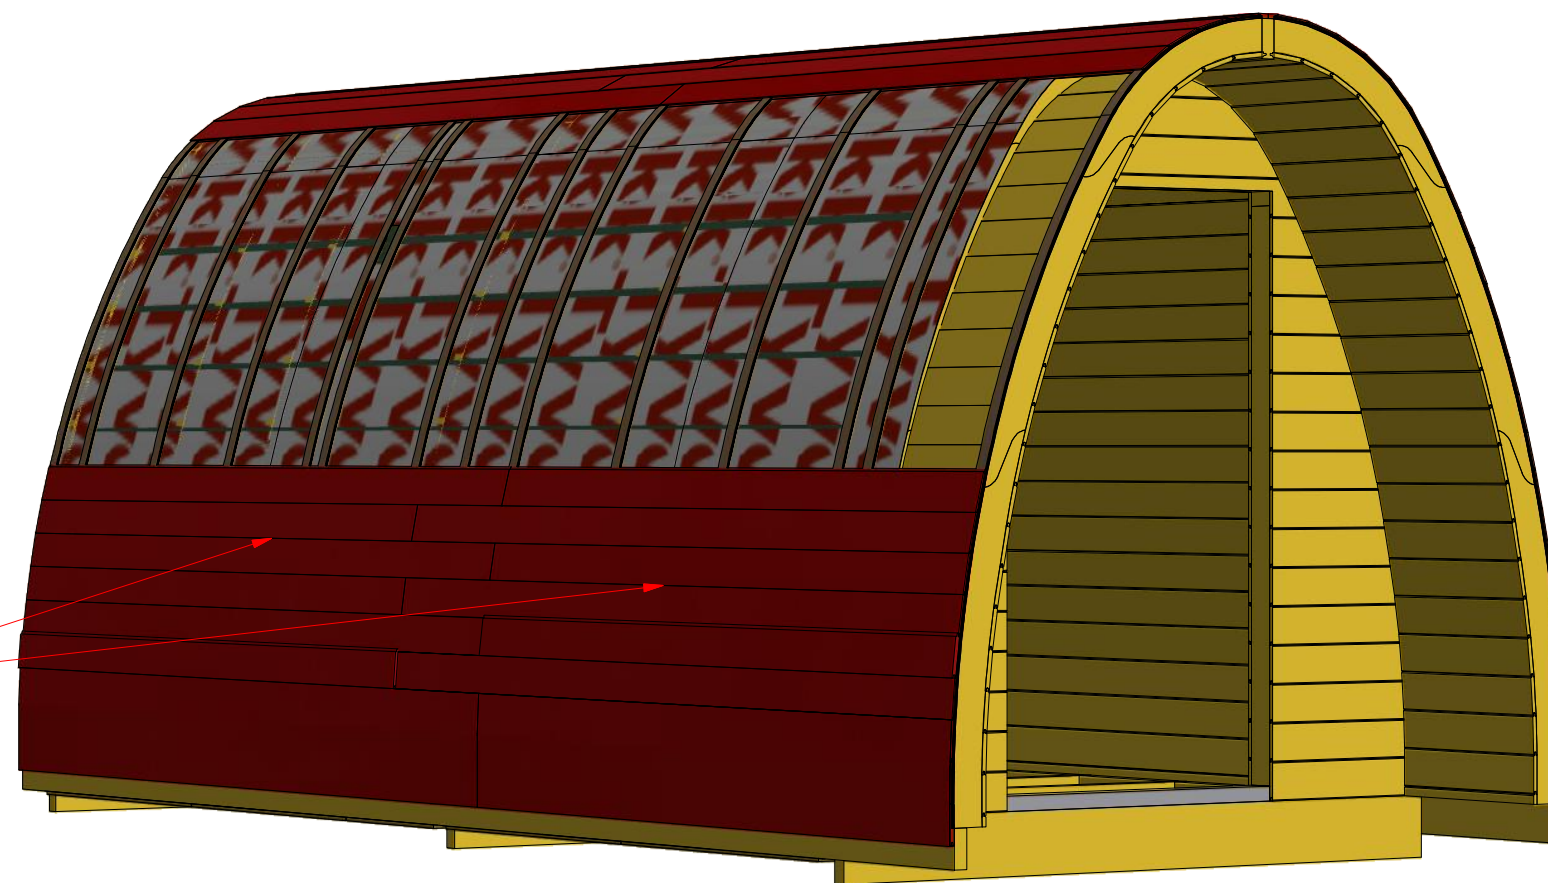

1	S1	5x100	56 pcs
2	S4	3.5x40	416 pcs

Luxury Insulated Camping Pod 5.5 m

Screws

Luxury Insulated Camping Pod 5.5 m

Screws

Luxury Insulated Camping Pod 5.5 m

Screws

Luxury Insulated Camping Pod 5.5 m

Screws

Luxury Insulated Camping Pod 5.5 m

Screws

Luxury Insulated Camping Pod 5.5 m

Screws

1	S2	4x70	165 pcs

1

Luxury Insulated Camping Pod 5.5 m