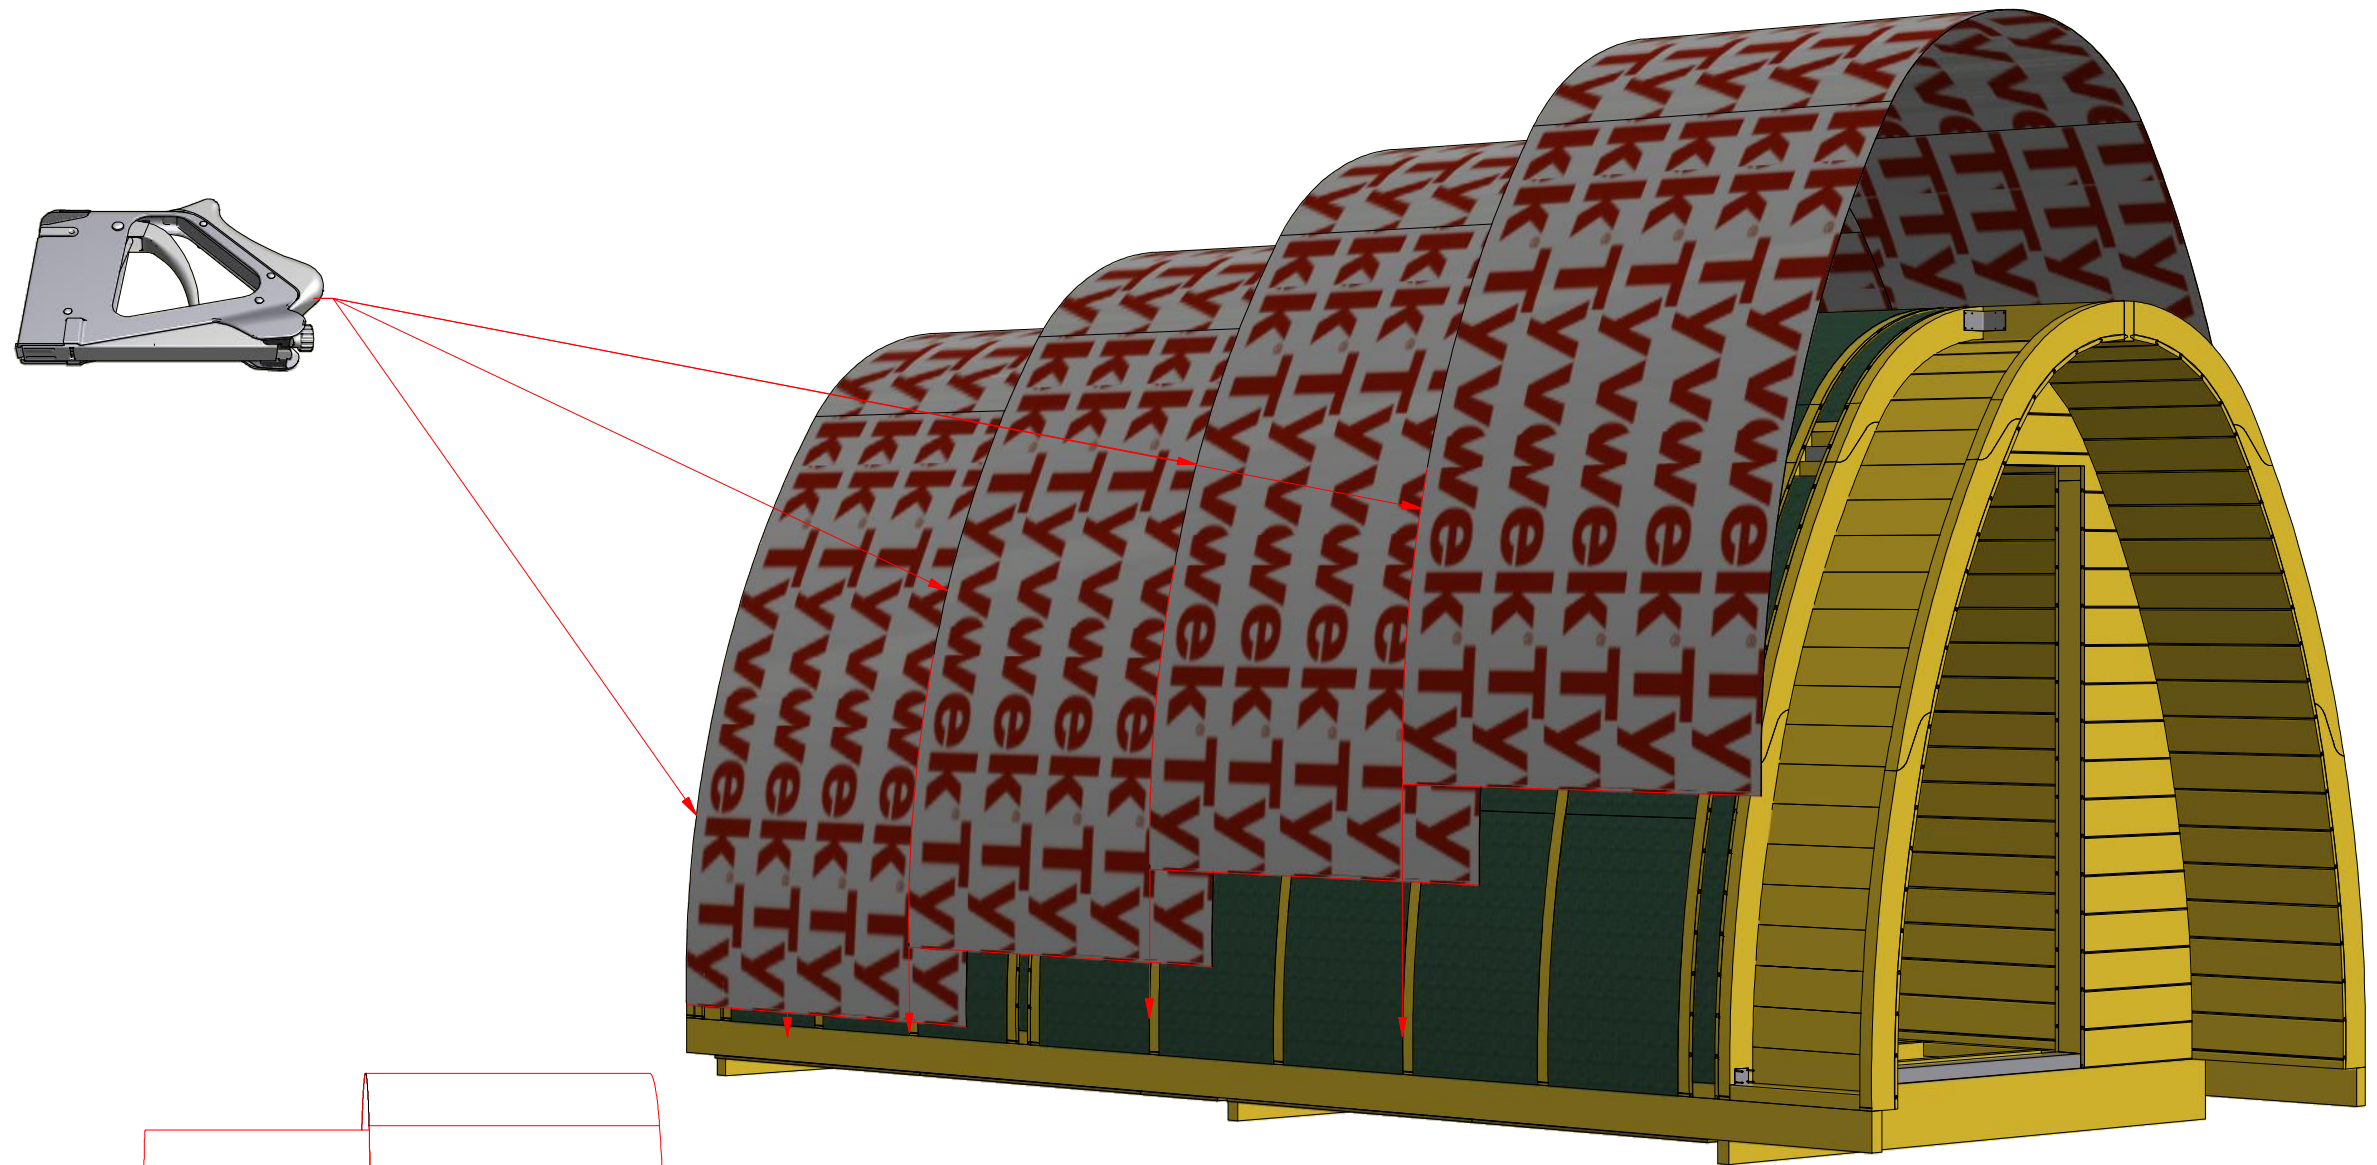

Luxury Insulated Camping Pod 5.5 m

Screws

1	S1	5x100	20 pcs

Luxury Insulated Camping Pod 5.5 m

Screws

1	S1	5x100	36 pcs

Luxury Insulated Camping Pod 5.5 m

Screws

1	S1	5x100	56 pcs
2	S4	3.5x40	416 pcs

Luxury Insulated Camping Pod 5.5 m

Screws

Luxury Insulated Camping Pod 5.5 m

Screws

Luxury Insulated Camping Pod 5.5 m

Screws

Luxury Insulated Camping Pod 5.5 m

Screws

Luxury Insulated Camping Pod 5.5 m

Screws

Luxury Insulated Camping Pod 5.5 m

Screws

1	S2	4x70	165 pcs

1

Luxury Insulated Camping Pod 5.5 m