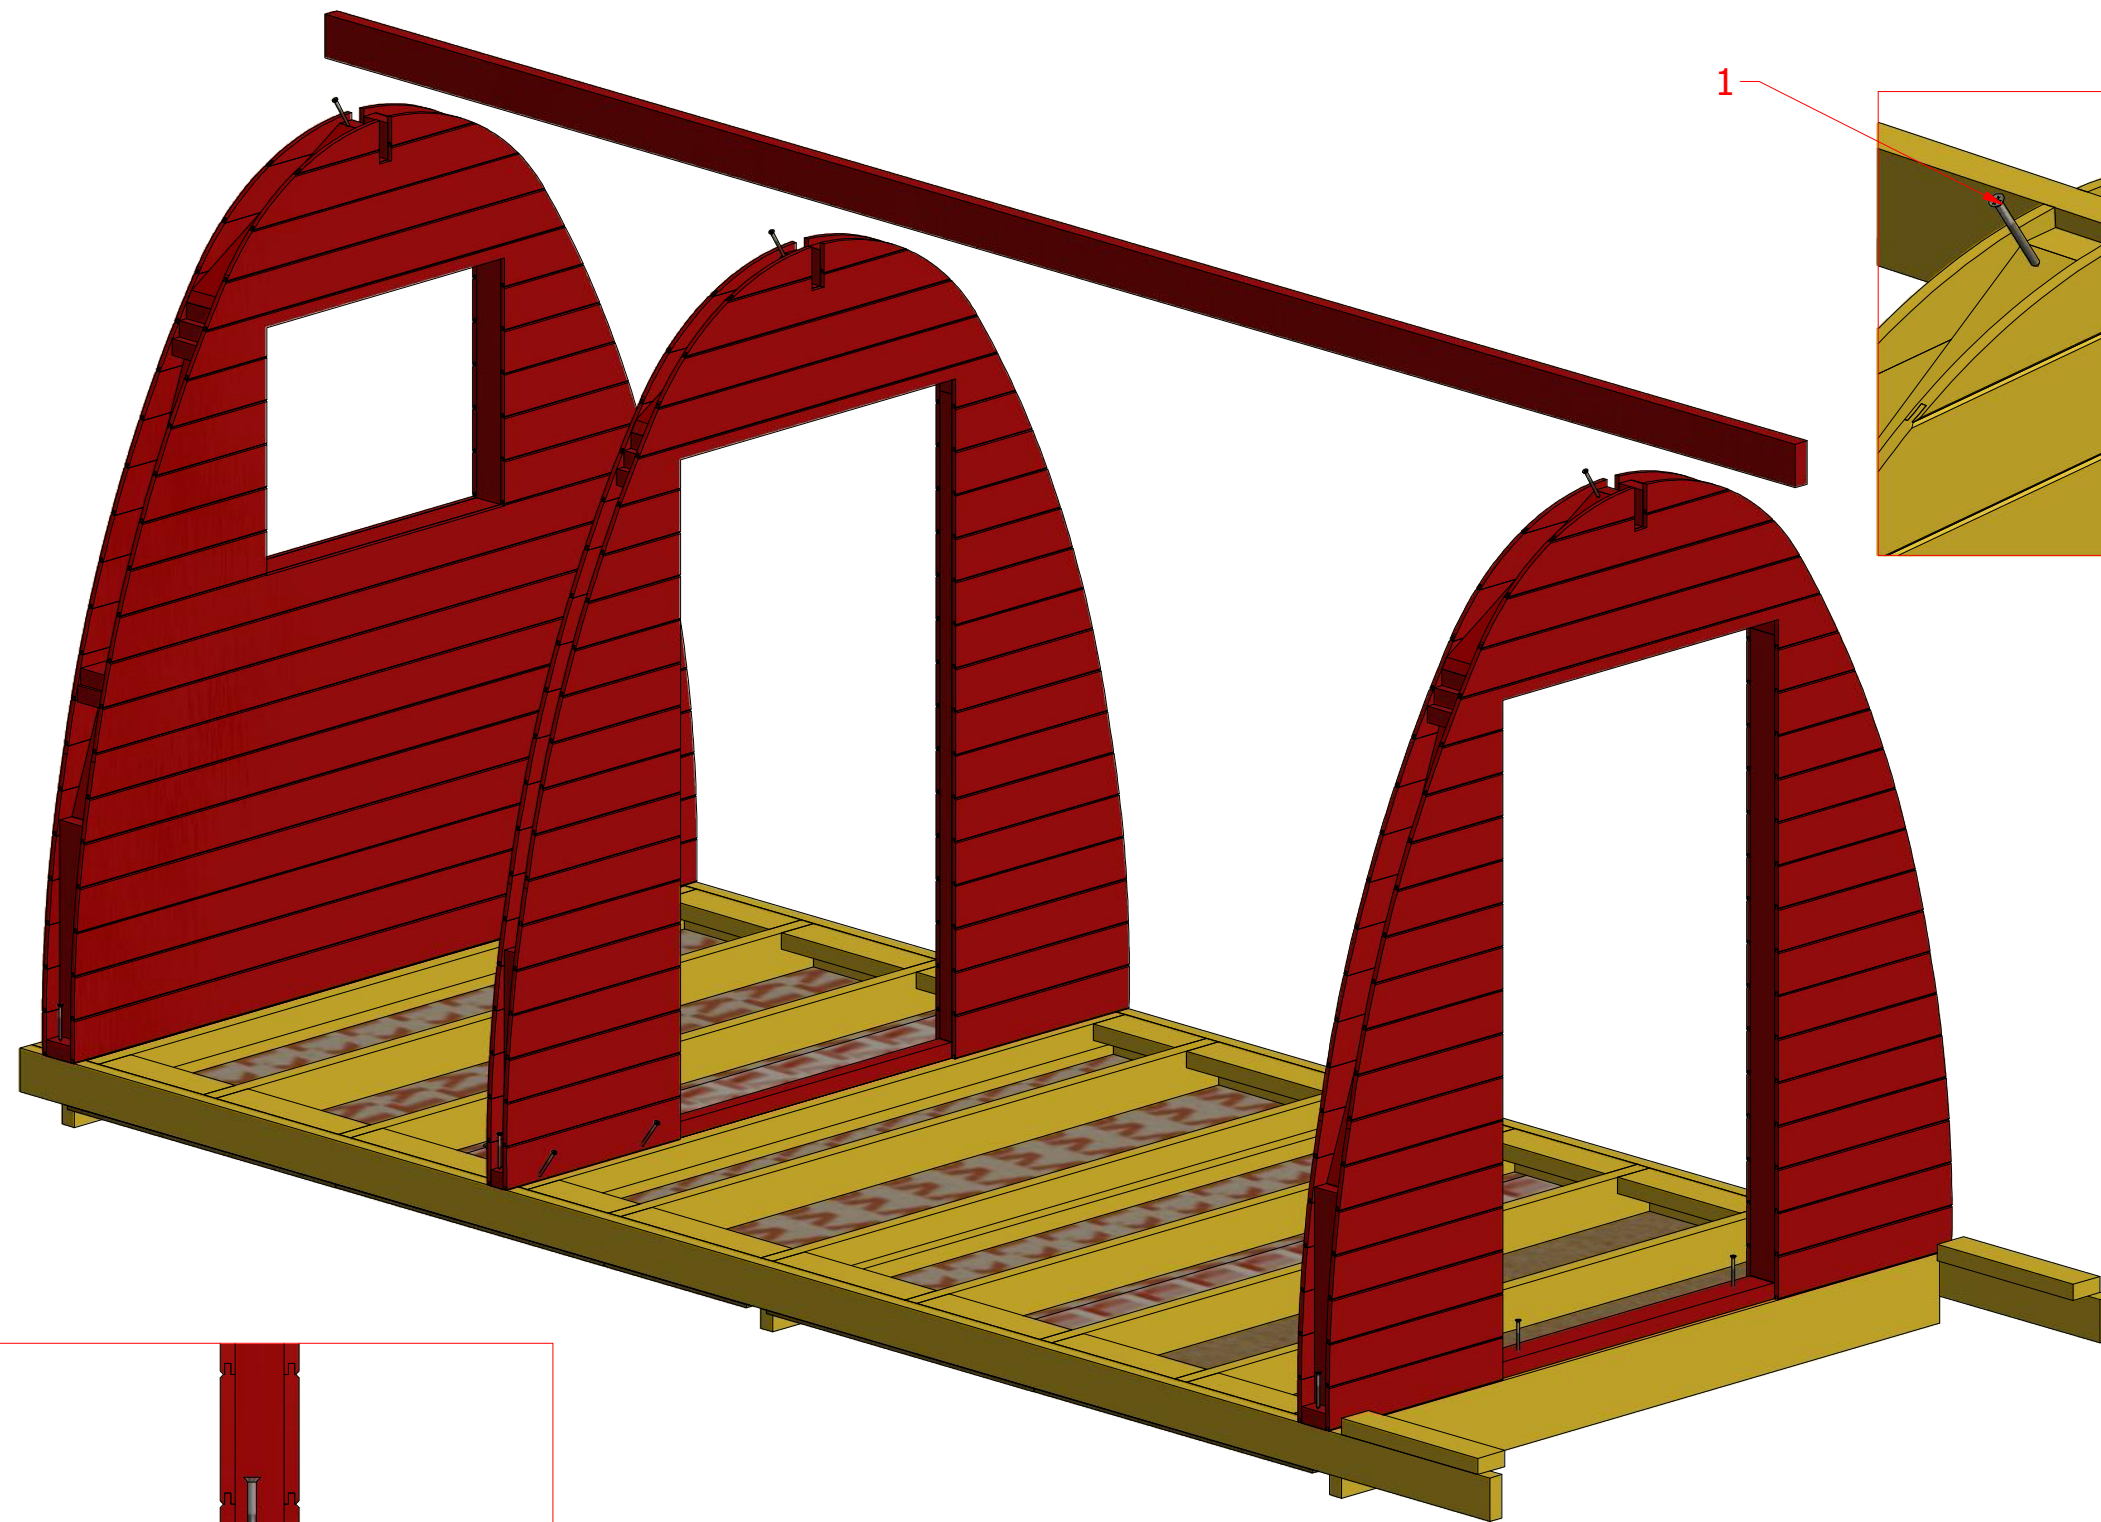

Luxury Insulated Camping Pod 5.5 m

Luxury Insulated Camping Pod 5.5 m

Screws

1	S1	5x100	63 pcs

1.1

Luxury Insulated Camping Pod 5.5 m

Screws

1	S3	3.5x40	108 pcs

Luxury Insulated Camping Pod 5.5 m

Screws

1	S1	5x100	20 pcs

Luxury Insulated Camping Pod 5.5 m

Screws

1	S1	5x100	36 pcs

Luxury Insulated Camping Pod 5.5 m

Screws

1	S1	5x100	56 pcs
2	S4	3.5x40	416 pcs

Luxury Insulated Camping Pod 5.5 m

Screws

Luxury Insulated Camping Pod 5.5 m

Screws

Luxury Insulated Camping Pod 5.5 m

Screws

Luxury Insulated Camping Pod 5.5 m

Screws

Luxury Insulated Camping Pod 5.5 m

Screws

Luxury Insulated Camping Pod 5.5 m

Screws

1	S2	4x70	165 pcs

1

Luxury Insulated Camping Pod 5.5 m