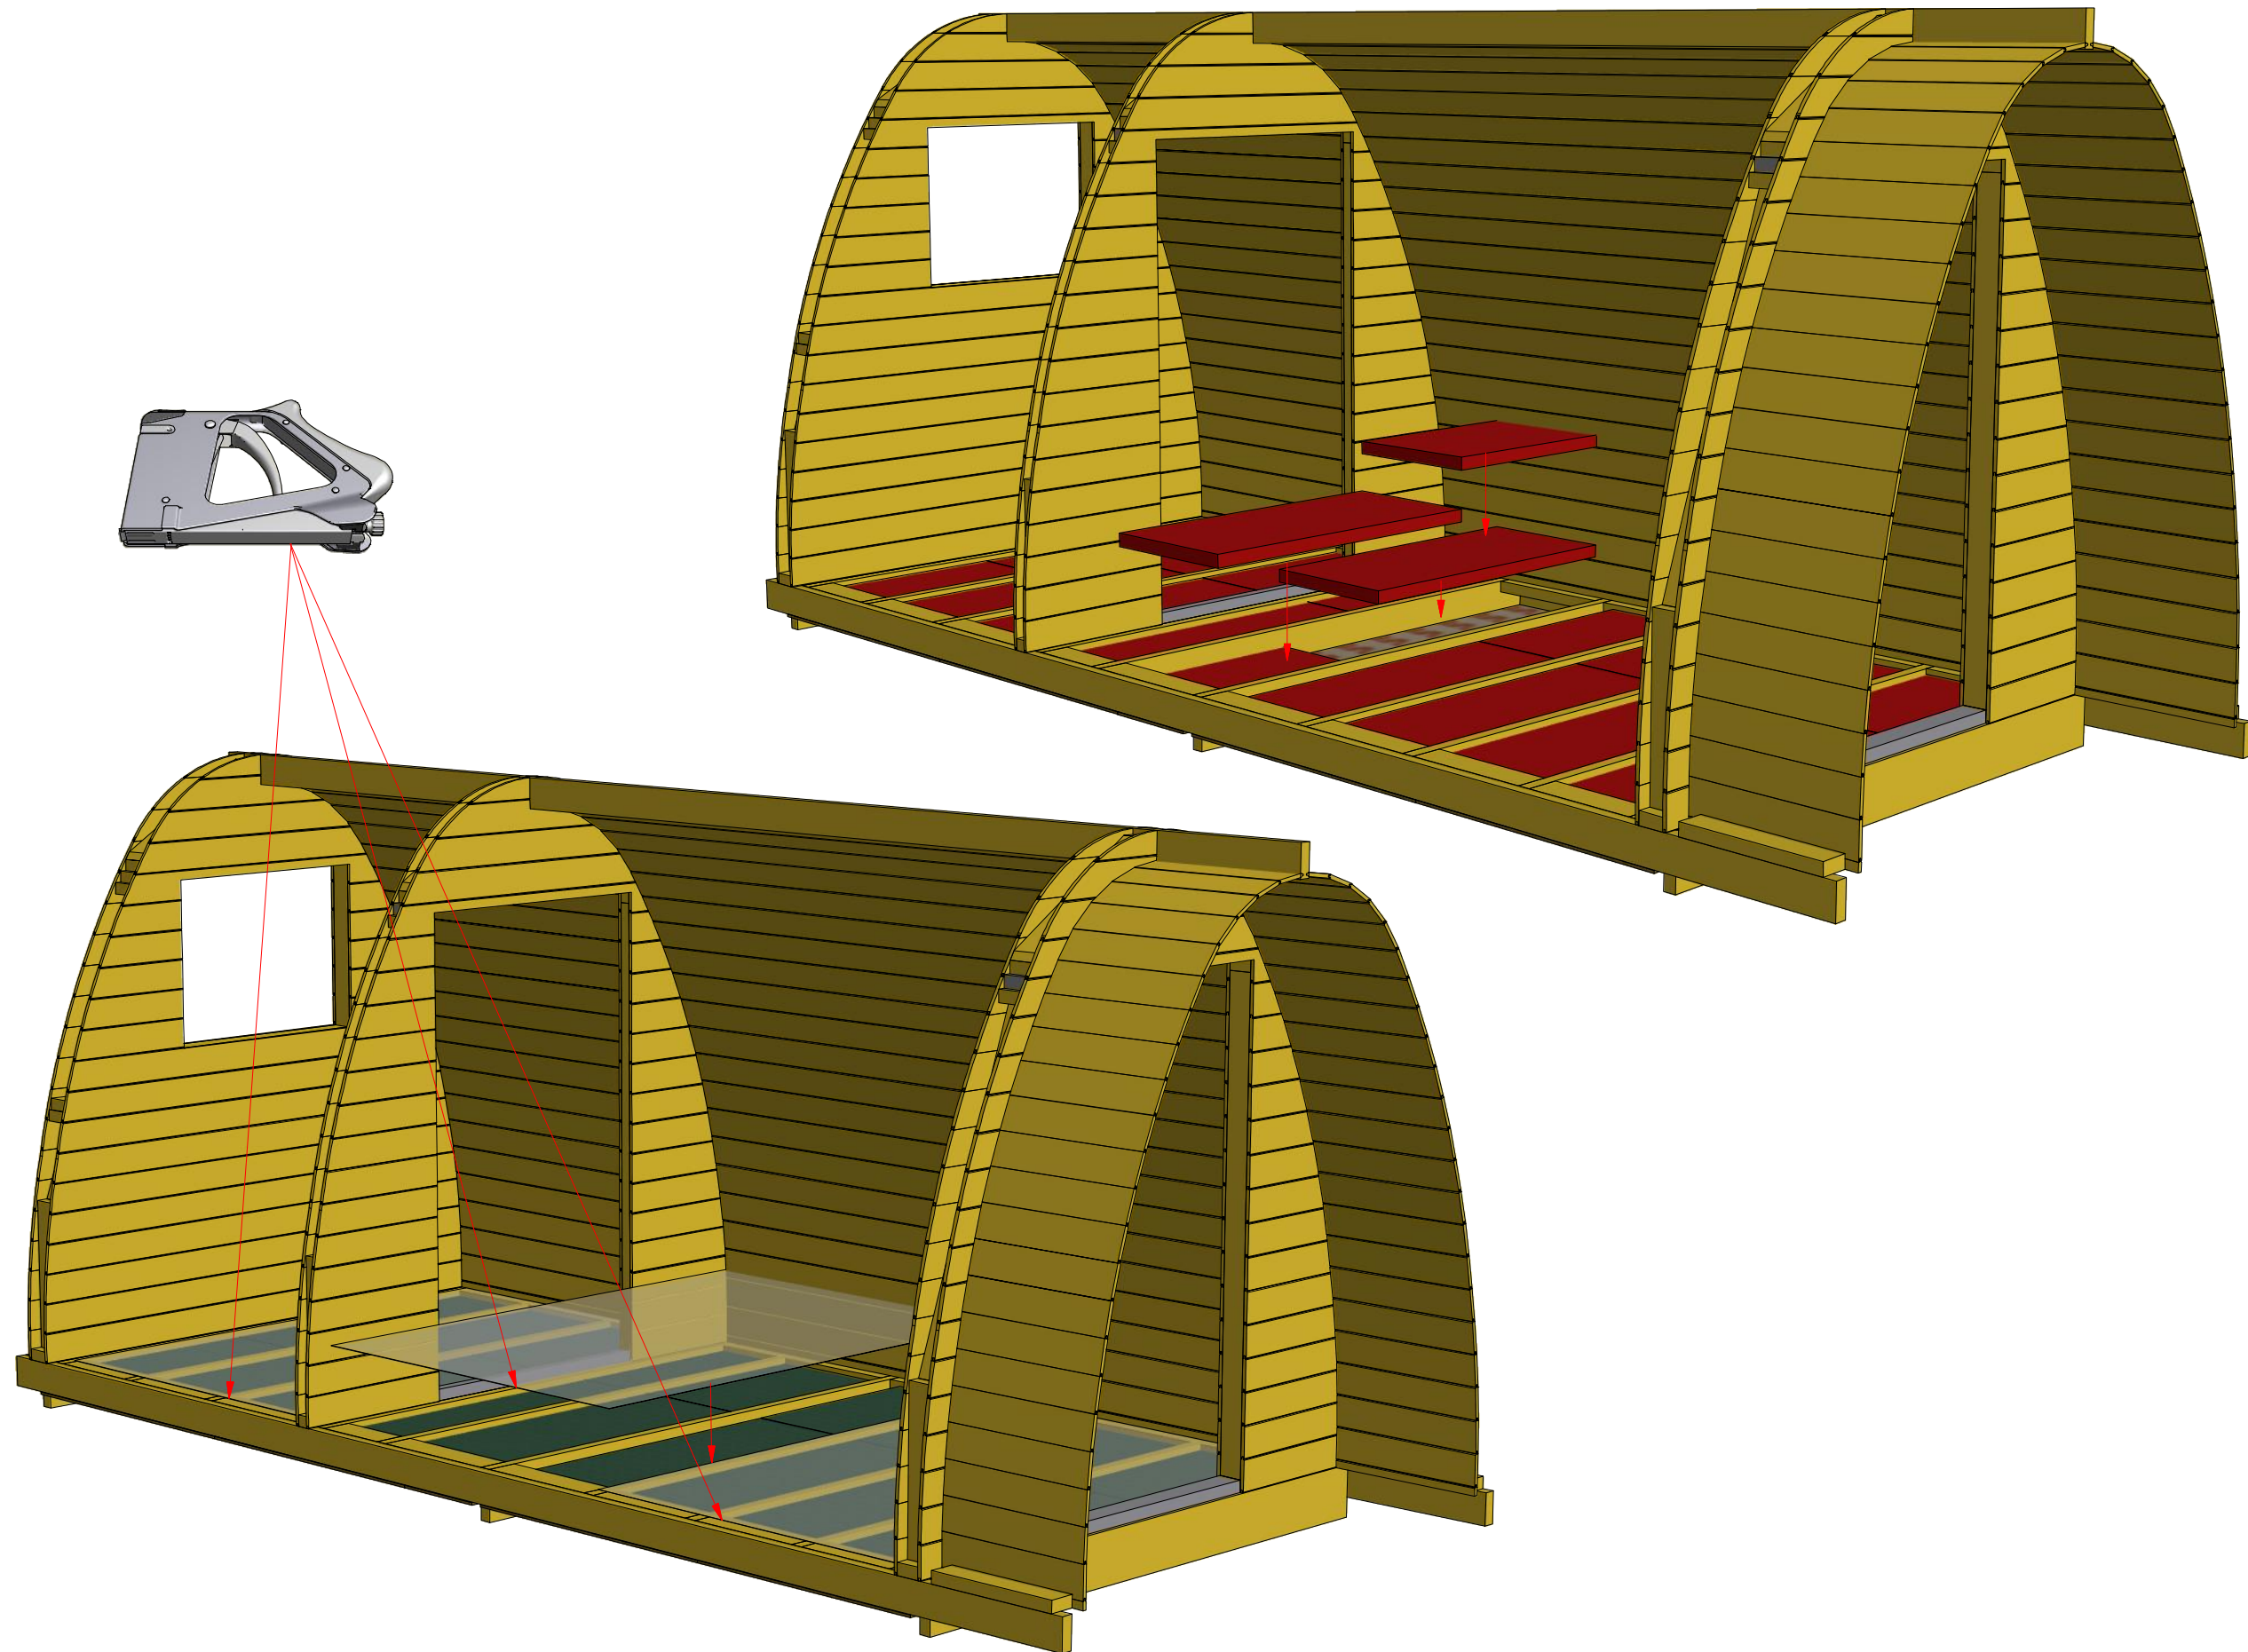

1	S1	5x100	56 pcs
2	S4	3.5x40	416 pcs

Luxury Insulated Camping Pod 5.5 m

Screws

Luxury Insulated Camping Pod 5.5 m

Screws

Luxury Insulated Camping Pod 5.5 m

Screws

Luxury Insulated Camping Pod 5.5 m

Screws

Luxury Insulated Camping Pod 5.5 m

Screws

Luxury Insulated Camping Pod 5.5 m

Screws

1	S2	4x70	165 pcs

1

Luxury Insulated Camping Pod 5.5 m