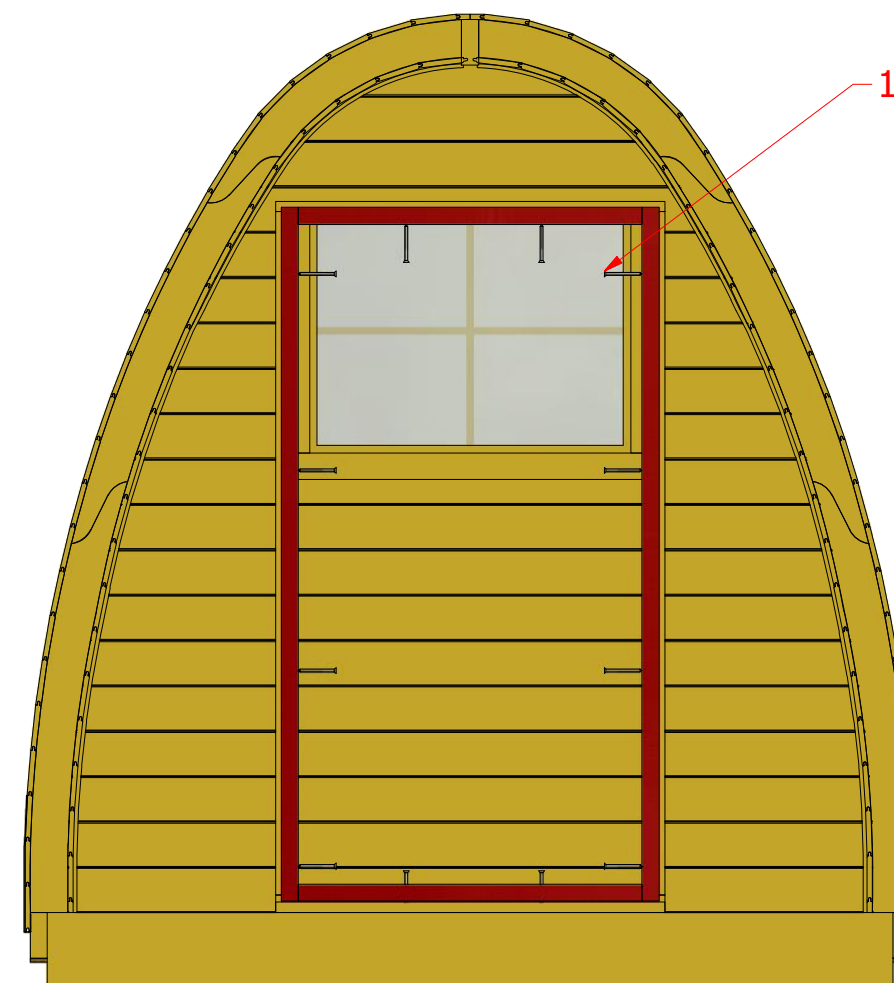

Luxury Isulated Camping Pod 5.5 m

Screws

Luxury Insulated Camping Pod 5.5 m

Screws

1	S2	4x70	2 pcs

Luxury Insulated Camping Pod 5.5 m

Screws

1	S1	5x100	12 pcs