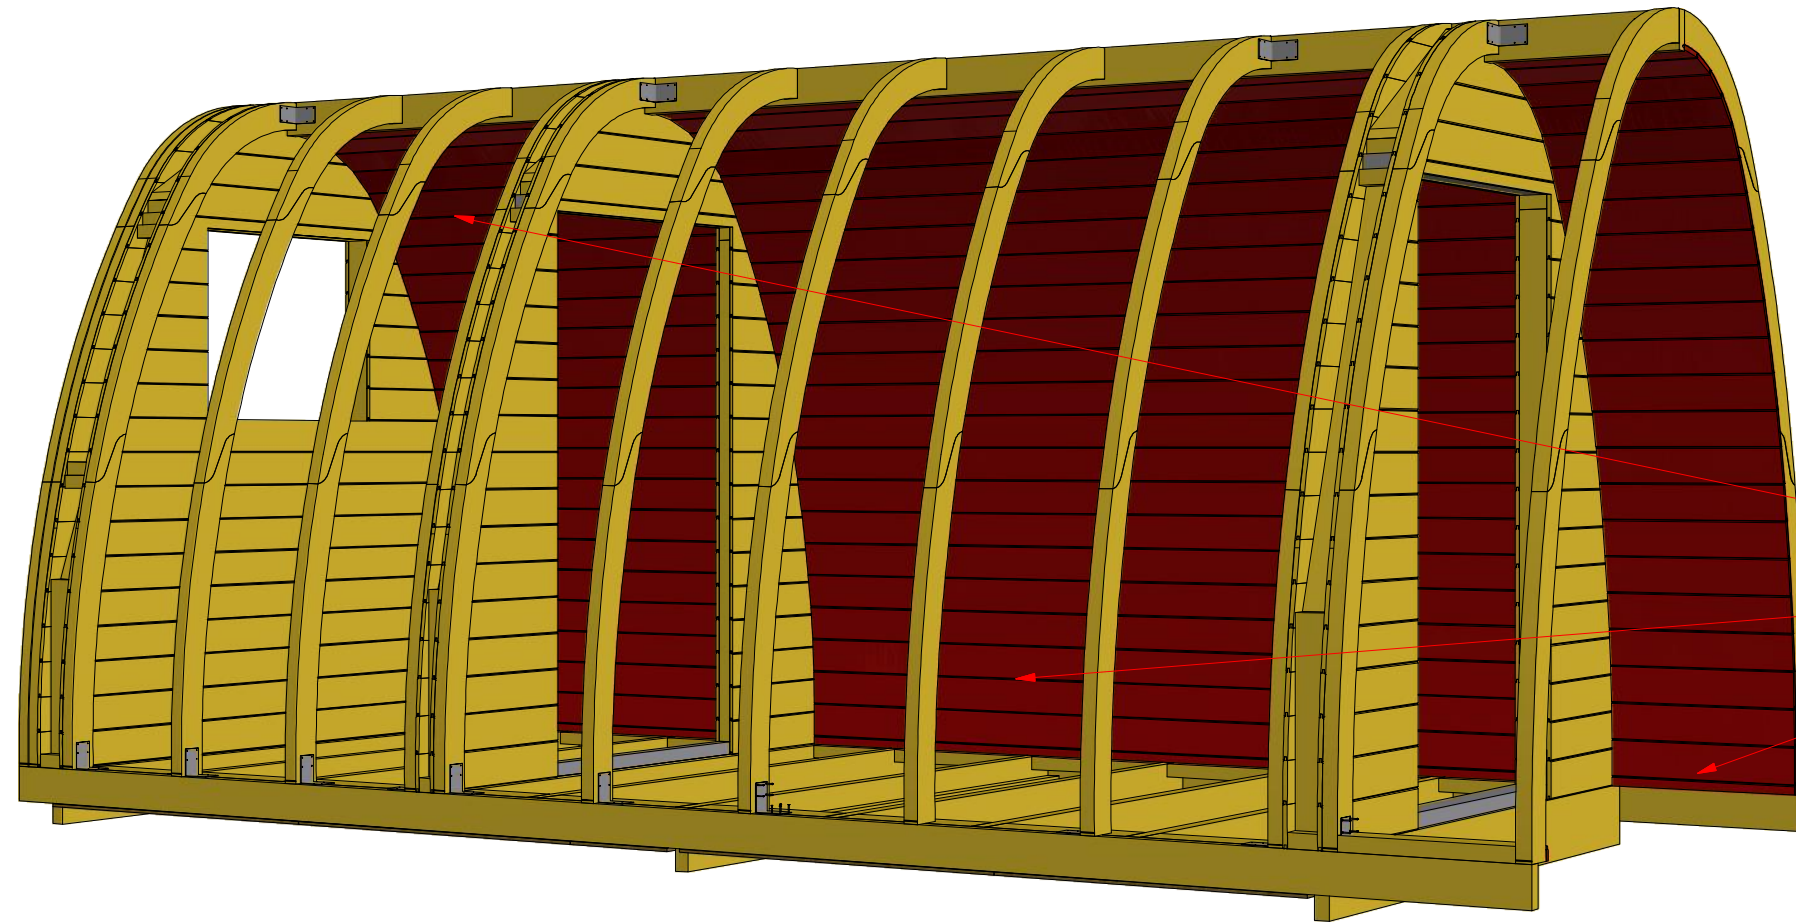

Luxury Insulated Camping Pod 5.5 m

Luxury Insulated Camping Pod 5.5 m

Screws

1	S1	5x100	63 pcs

1.1

Luxury Insulated Camping Pod 5.5 m

Screws

1	S3	3.5x40	108 pcs

Luxury Insulated Camping Pod 5.5 m

Screws

1	S1	5x100	20 pcs

Luxury Insulated Camping Pod 5.5 m

Screws

1	S1	5x100	36 pcs

Luxury Insulated Camping Pod 5.5 m

Screws

1	S1	5x100	56 pcs
2	S4	3.5x40	416 pcs

Luxury Insulated Camping Pod 5.5 m

Screws

Luxury Insulated Camping Pod 5.5 m

Screws

Luxury Insulated Camping Pod 5.5 m

Screws

Luxury Insulated Camping Pod 5.5 m

Screws

Luxury Insulated Camping Pod 5.5 m

Screws

Luxury Insulated Camping Pod 5.5 m

Screws

1	S2	4x70	165 pcs

1

Luxury Insulated Camping Pod 5.5 m