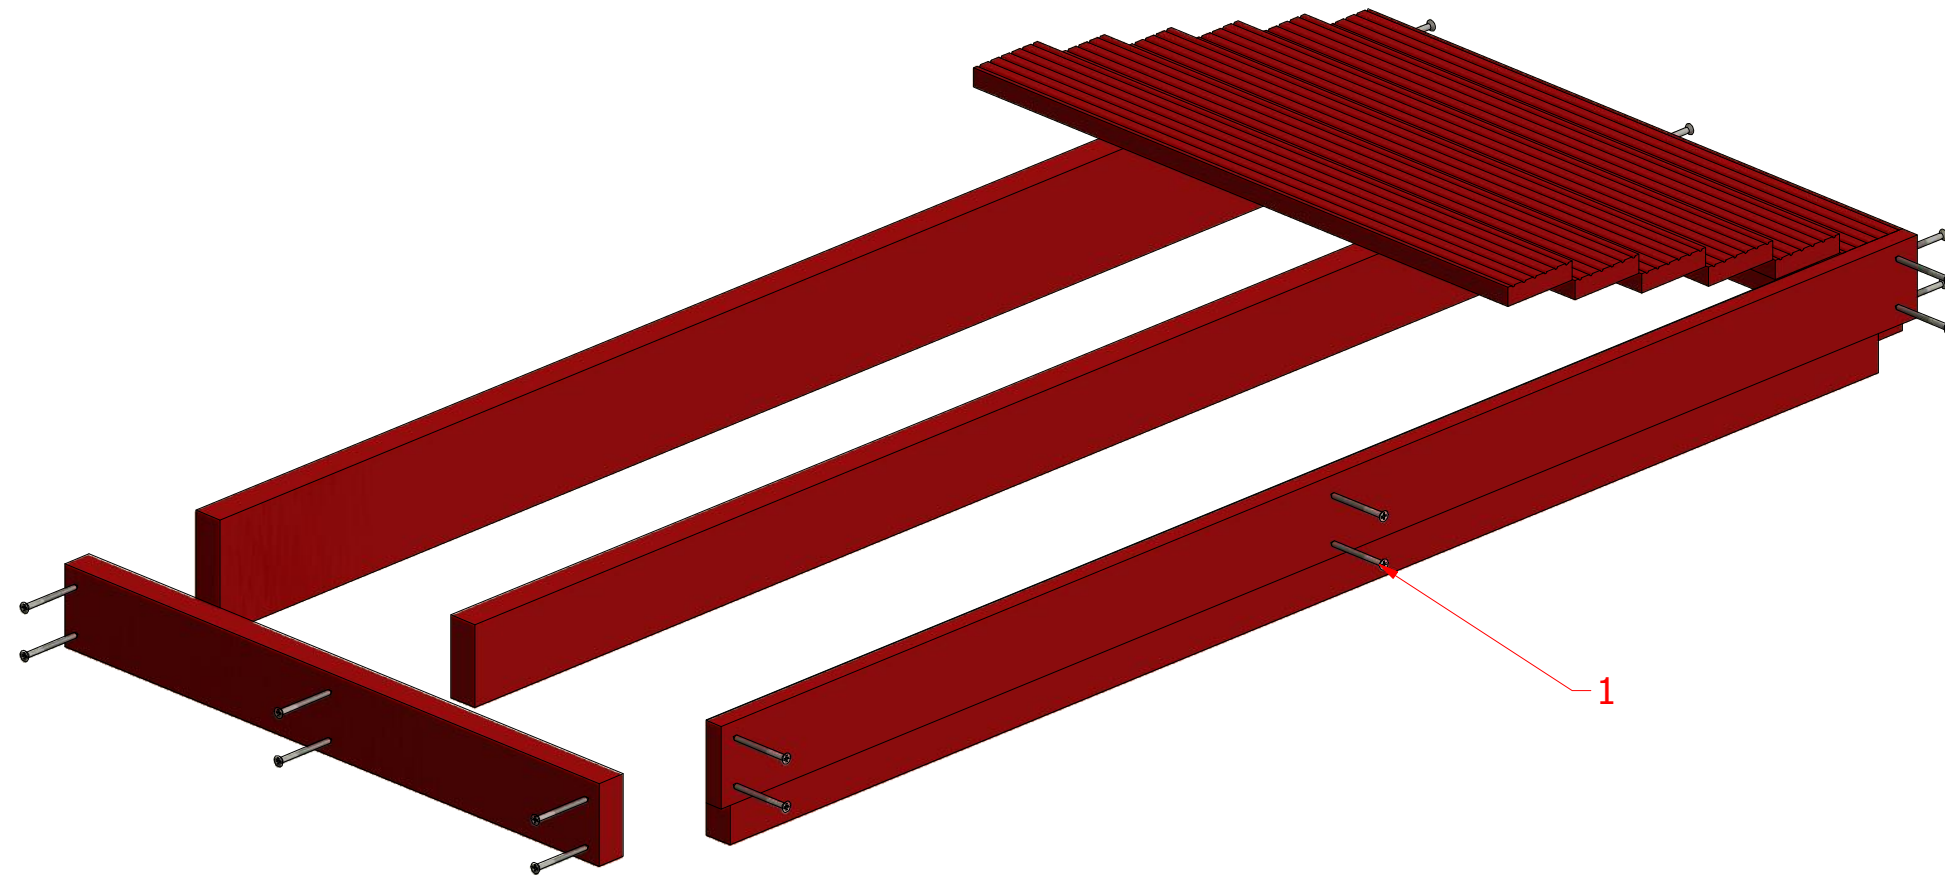

Luxury Insulated Camping Pod 5.5 m

Screws

1	S2	4x70	98 pcs