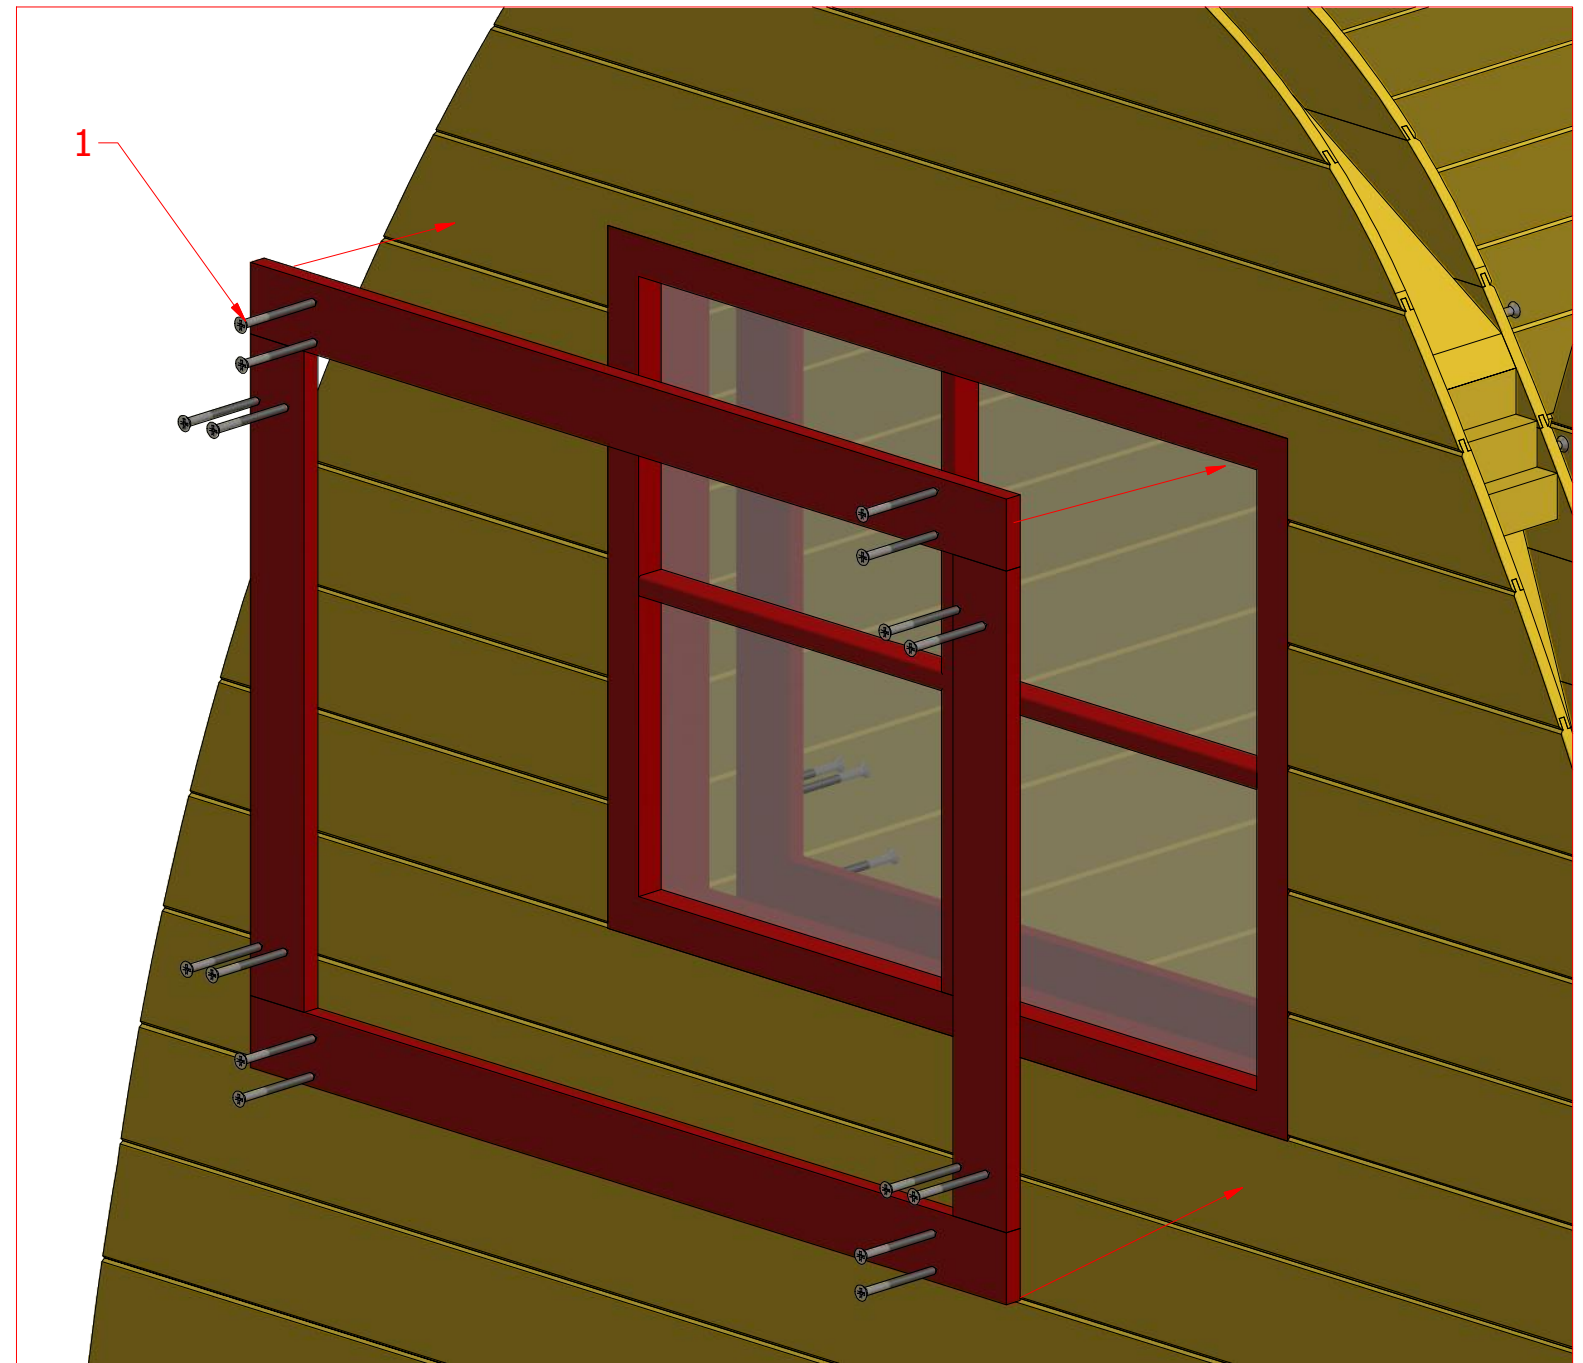

Screws

1	S3	3.5x40	36 pcs
---	----	--------	--------

Luxury Insulated Camping Pod 5.5 m

Screws

1	S3	3.5x40	40 pcs

Luxury Insulated Camping Pod 5.5 m

Screws

1	S3	3.5x40	24 pcs