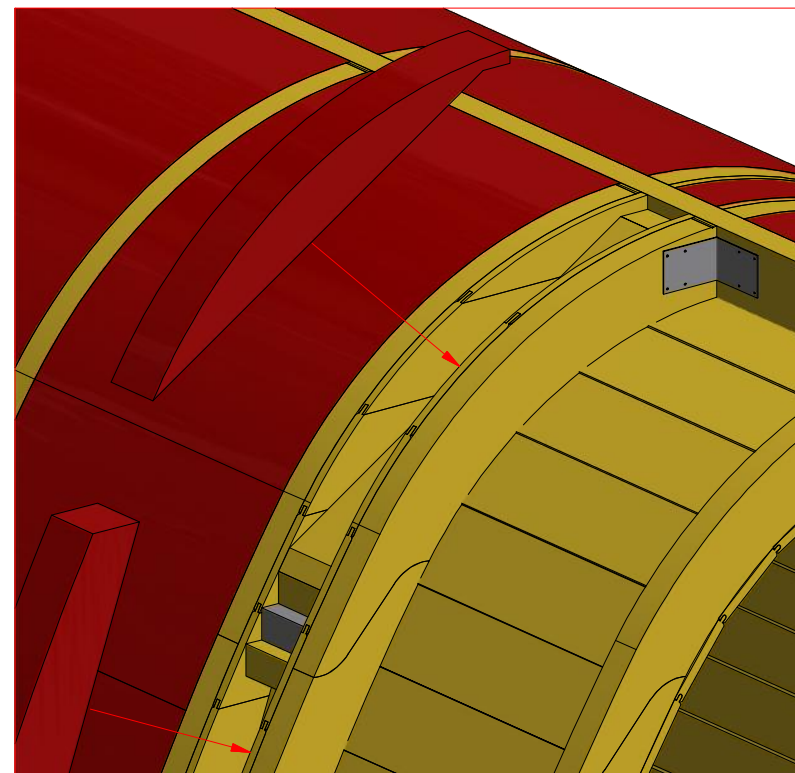

1	S1	5x100	56 pcs
2	S4	3.5x40	416 pcs

Luxury Insulated Camping Pod 5.5 m

Screws

Luxury Insulated Camping Pod 5.5 m

Screws

Luxury Insulated Camping Pod 5.5 m

Screws

Luxury Insulated Camping Pod 5.5 m

Screws

Luxury Insulated Camping Pod 5.5 m

Screws

Luxury Insulated Camping Pod 5.5 m

Screws

1	S2	4x70	165 pcs

1

Luxury Insulated Camping Pod 5.5 m