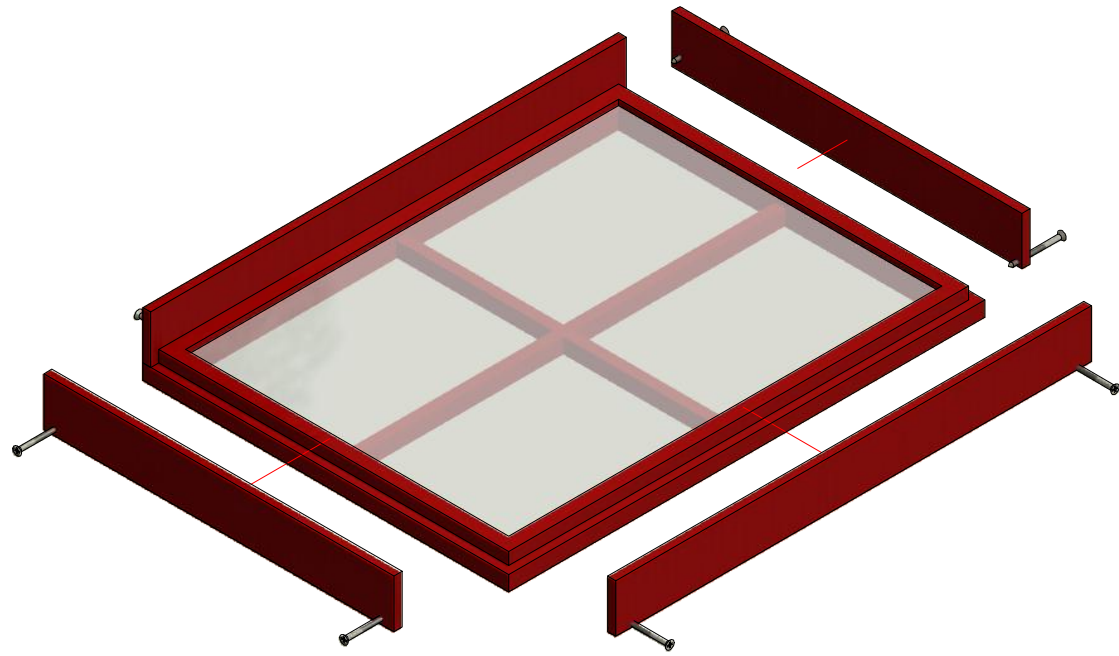

Screws

1	S3	3.5x40	36 pcs
---	----	--------	--------

Luxury Insulated Camping Pod 5.5 m

Screws

1	S3	3.5x40	40 pcs

Luxury Insulated Camping Pod 5.5 m

Screws

1	S3	3.5x40	24 pcs