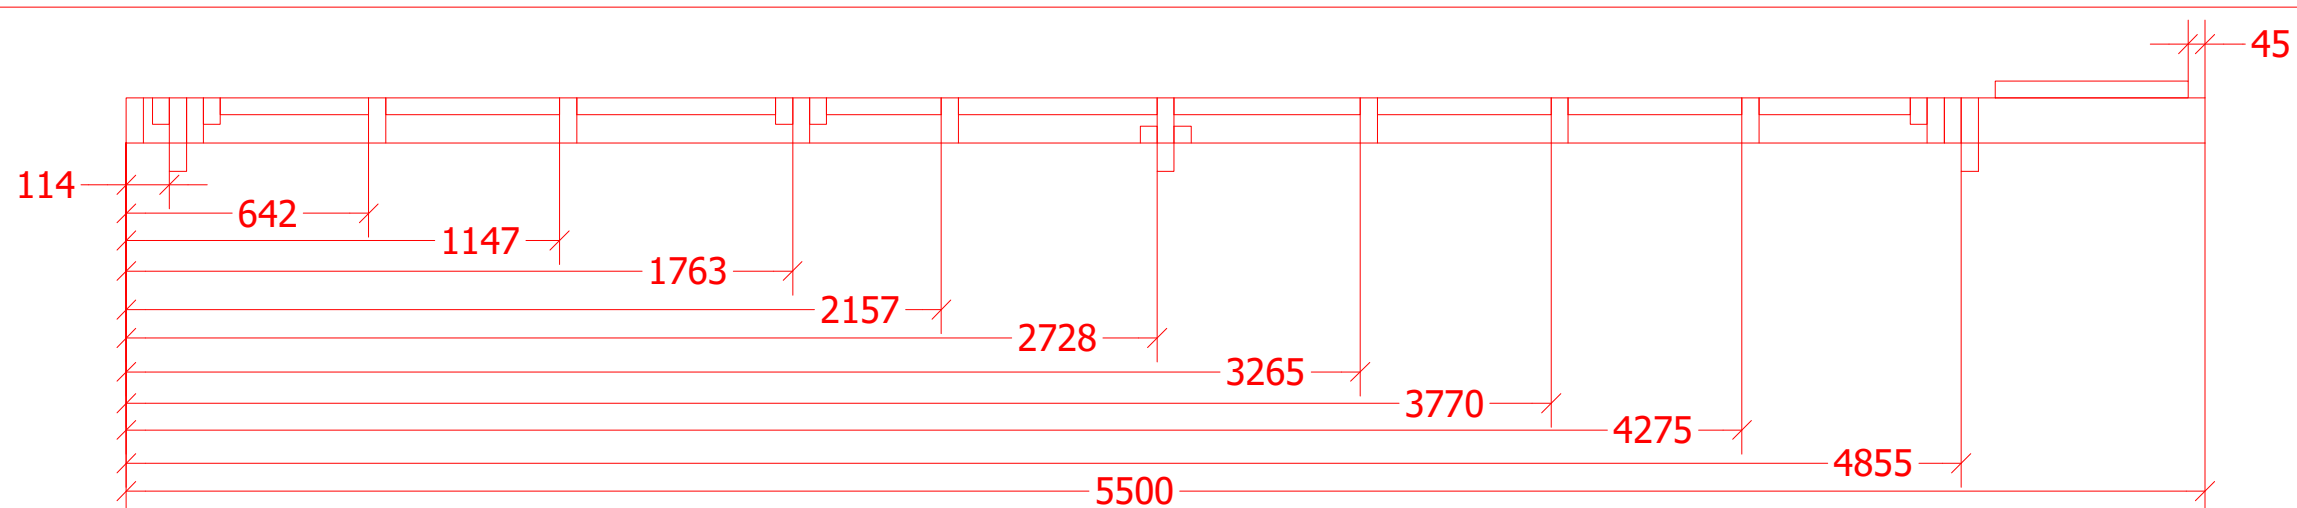

Luxury Insulated Camping Pod 5.5 m

Luxury Insulated Camping Pod 5.5 m

Screws

1	S1	5x100	63 pcs

1.1

Luxury Insulated Camping Pod 5.5 m

Screws

1	S3	3.5x40	108 pcs

1	S1	5x100	56 pcs
2	S4	3.5x40	416 pcs

Luxury Insulated Camping Pod 5.5 m

Screws

Luxury Insulated Camping Pod 5.5 m

Screws

Luxury Insulated Camping Pod 5.5 m

Screws

Luxury Insulated Camping Pod 5.5 m