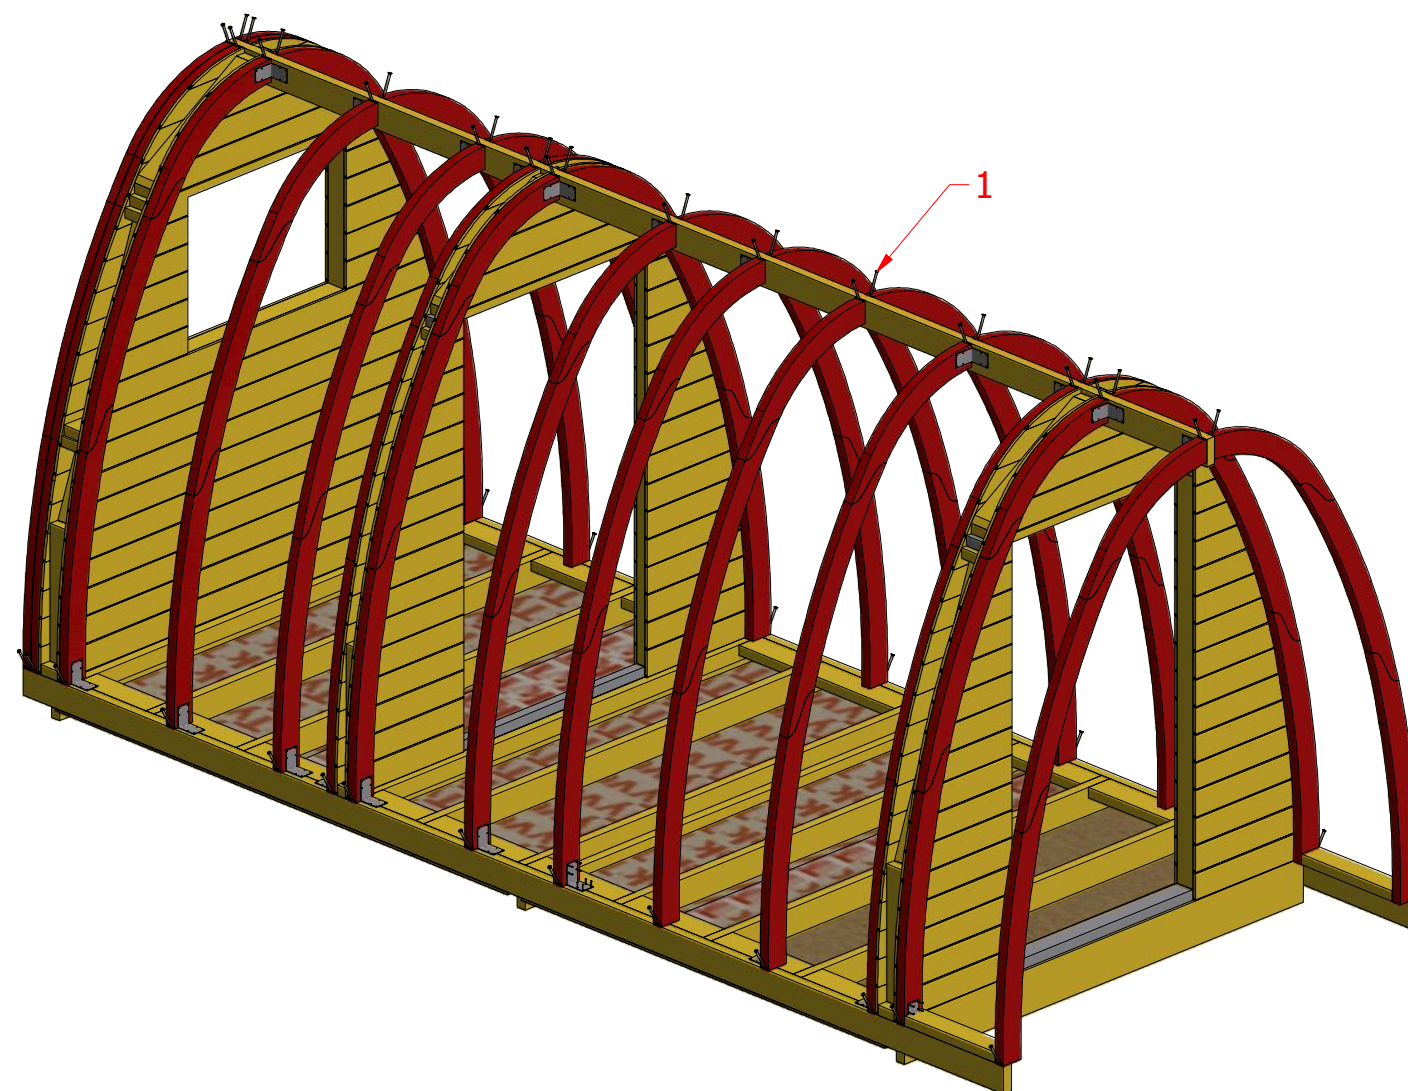

Luxury Insulated Camping Pod 5.5 m

Luxury Insulated Camping Pod 5.5 m

Screws

1	S1	5x100	63 pcs

1.1

Luxury Insulated Camping Pod 5.5 m

Screws

1	S3	3.5x40	108 pcs

Luxury Insulated Camping Pod 5.5 m

Screws

1	S1	5x100	20 pcs

Luxury Insulated Camping Pod 5.5 m

Screws

1	S1	5x100	36 pcs

Luxury Insulated Camping Pod 5.5 m

Screws

1	S1	5x100	56 pcs
2	S4	3.5x40	416 pcs

Luxury Insulated Camping Pod 5.5 m

Screws

Luxury Insulated Camping Pod 5.5 m

Screws

Luxury Insulated Camping Pod 5.5 m

Screws

Luxury Insulated Camping Pod 5.5 m

Screws

Luxury Insulated Camping Pod 5.5 m

Screws

Luxury Insulated Camping Pod 5.5 m

Screws

1	S2	4x70	165 pcs

1

Luxury Insulated Camping Pod 5.5 m