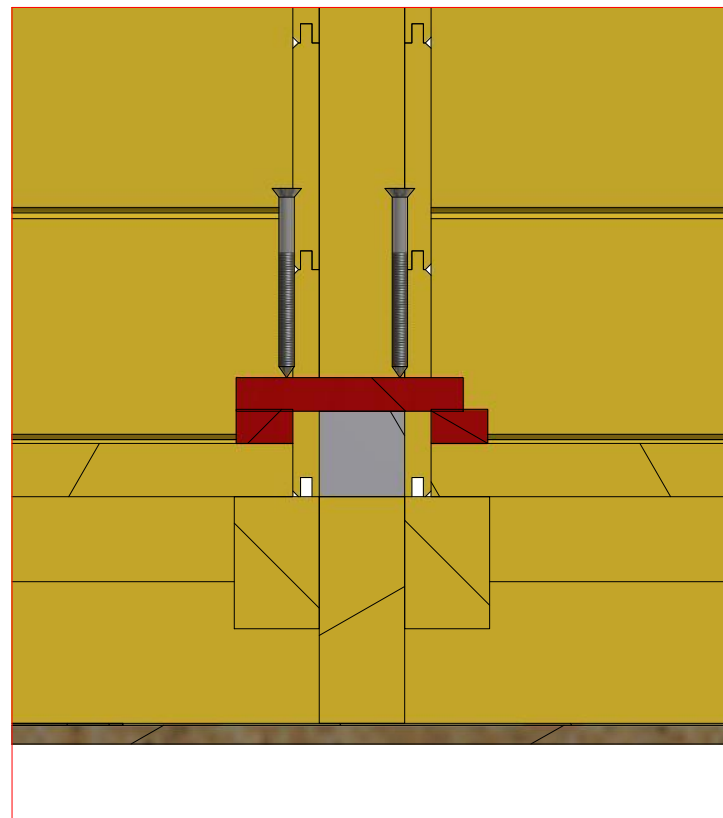

Screws

Luxury Insulated Camping Pod 5.5 m

Screws

Luxury Insulated Camping Pod 5.5 m

Screws

1	S2	4x70	165 pcs

1

Luxury Insulated Camping Pod 5.5 m

Screws

1	S3	3.5x40	36 pcs
---	----	--------	--------

Luxury Insulated Camping Pod 5.5 m

Screws

1	S3	3.5x40	40 pcs

Luxury Insulated Camping Pod 5.5 m

Screws

1	S3	3.5x40	24 pcs