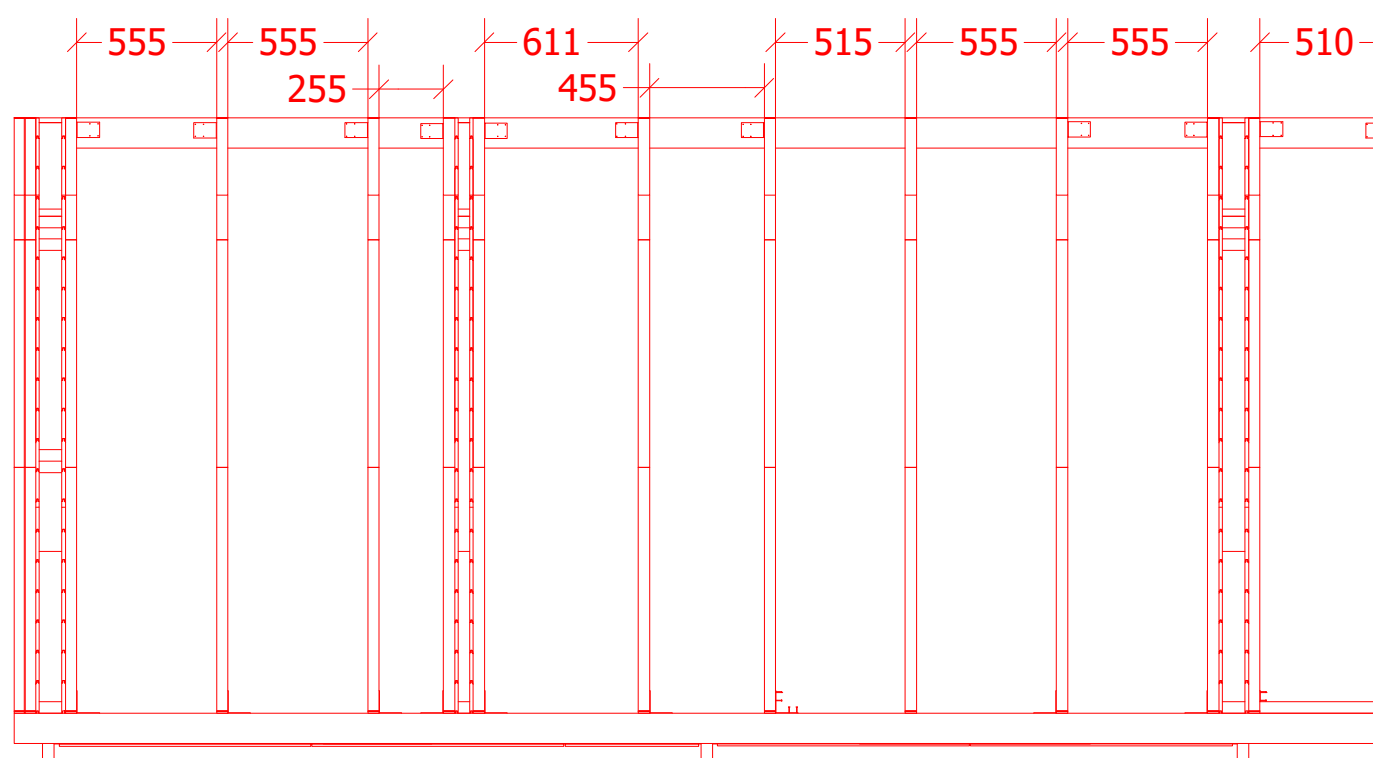

Luxury Insulated Camping Pod 5.5 m

Luxury Insulated Camping Pod 5.5 m

Screws

1	S1	5x100	63 pcs

1.1

Luxury Insulated Camping Pod 5.5 m

Screws

1	S3	3.5x40	108 pcs

Luxury Insulated Camping Pod 5.5 m

Screws

1	S1	5x100	20 pcs

Luxury Insulated Camping Pod 5.5 m

Screws

1	S1	5x100	36 pcs

Luxury Insulated Camping Pod 5.5 m

Screws

1	S1	5x100	56 pcs
2	S4	3.5x40	416 pcs

Luxury Insulated Camping Pod 5.5 m

Screws

Luxury Insulated Camping Pod 5.5 m

Screws

Luxury Insulated Camping Pod 5.5 m

Screws

Luxury Insulated Camping Pod 5.5 m