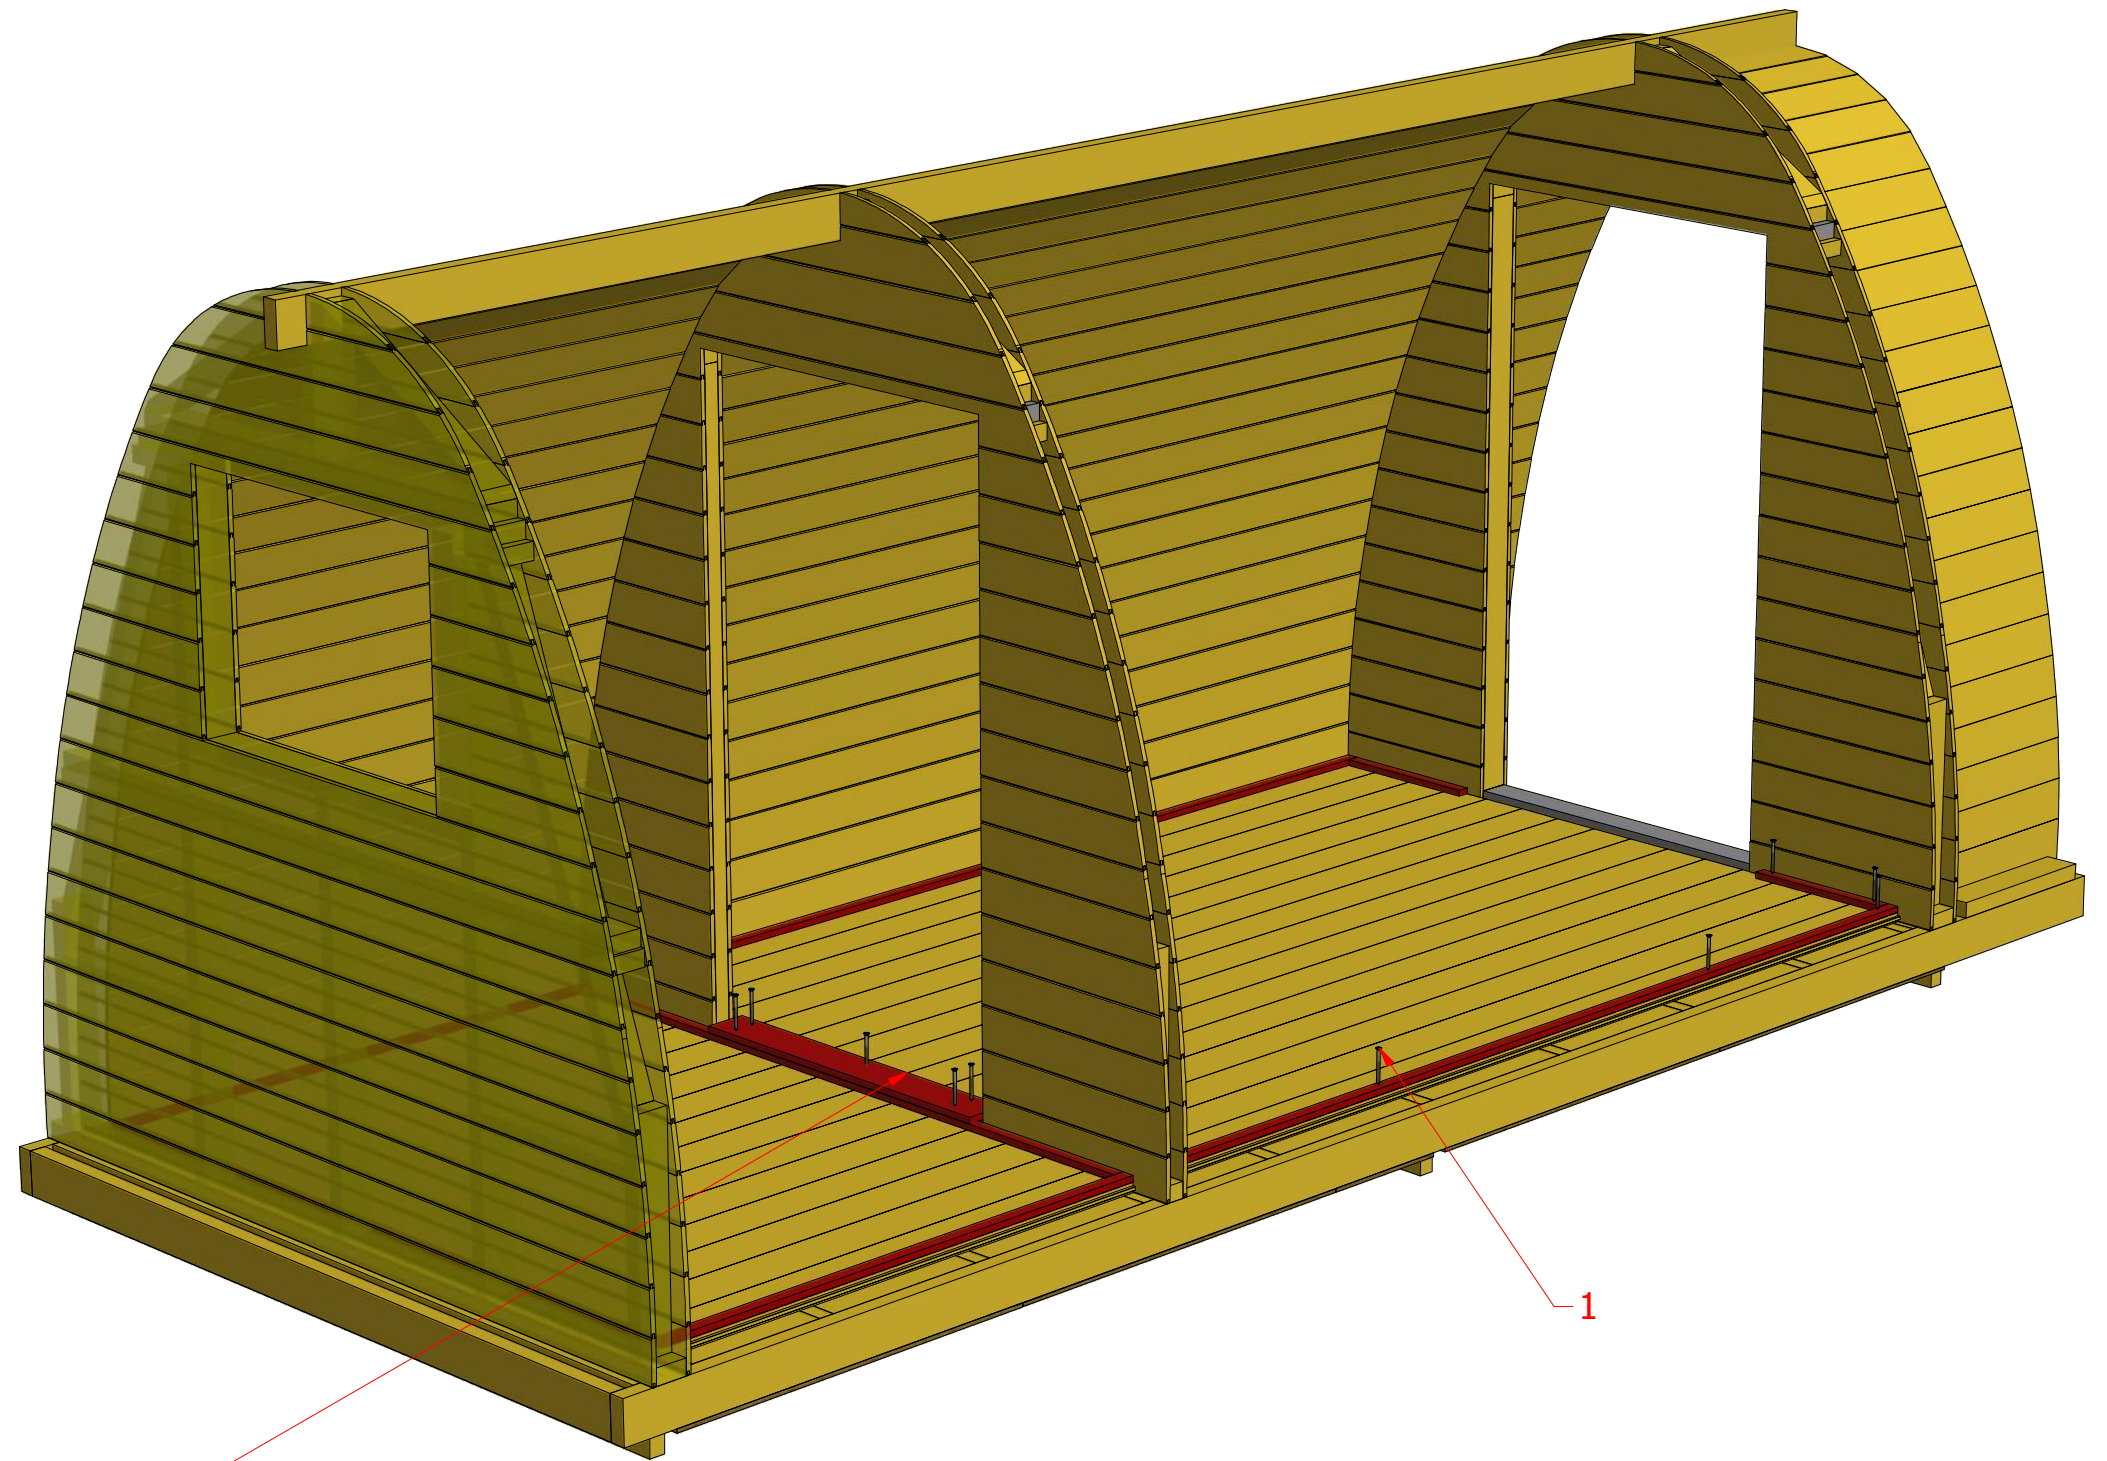

Luxury Insulated Camping Pod 5.5 m

Screws

1	S3	3.5x40	36 pcs