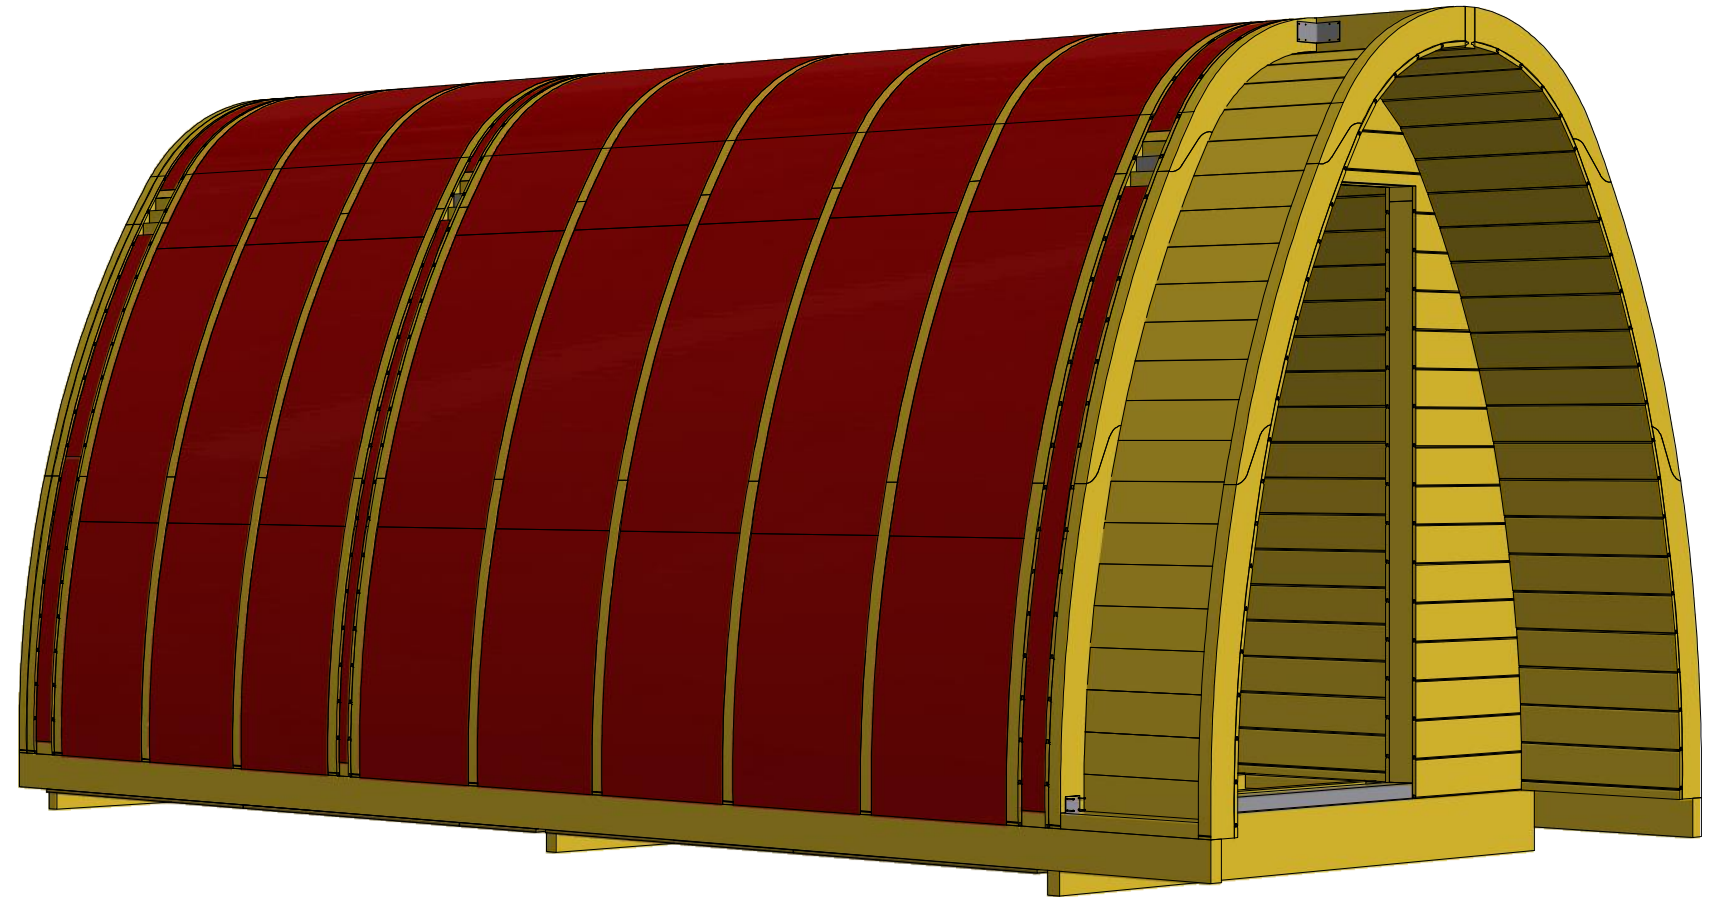

1	S1	5x100	56 pcs
2	S4	3.5x40	416 pcs

Luxury Insulated Camping Pod 5.5 m

Screws

Luxury Insulated Camping Pod 5.5 m

Screws

Luxury Insulated Camping Pod 5.5 m

Screws

Luxury Insulated Camping Pod 5.5 m

Screws

Luxury Insulated Camping Pod 5.5 m

Screws

Luxury Insulated Camping Pod 5.5 m

Screws

1	S2	4x70	165 pcs

1

Luxury Insulated Camping Pod 5.5 m