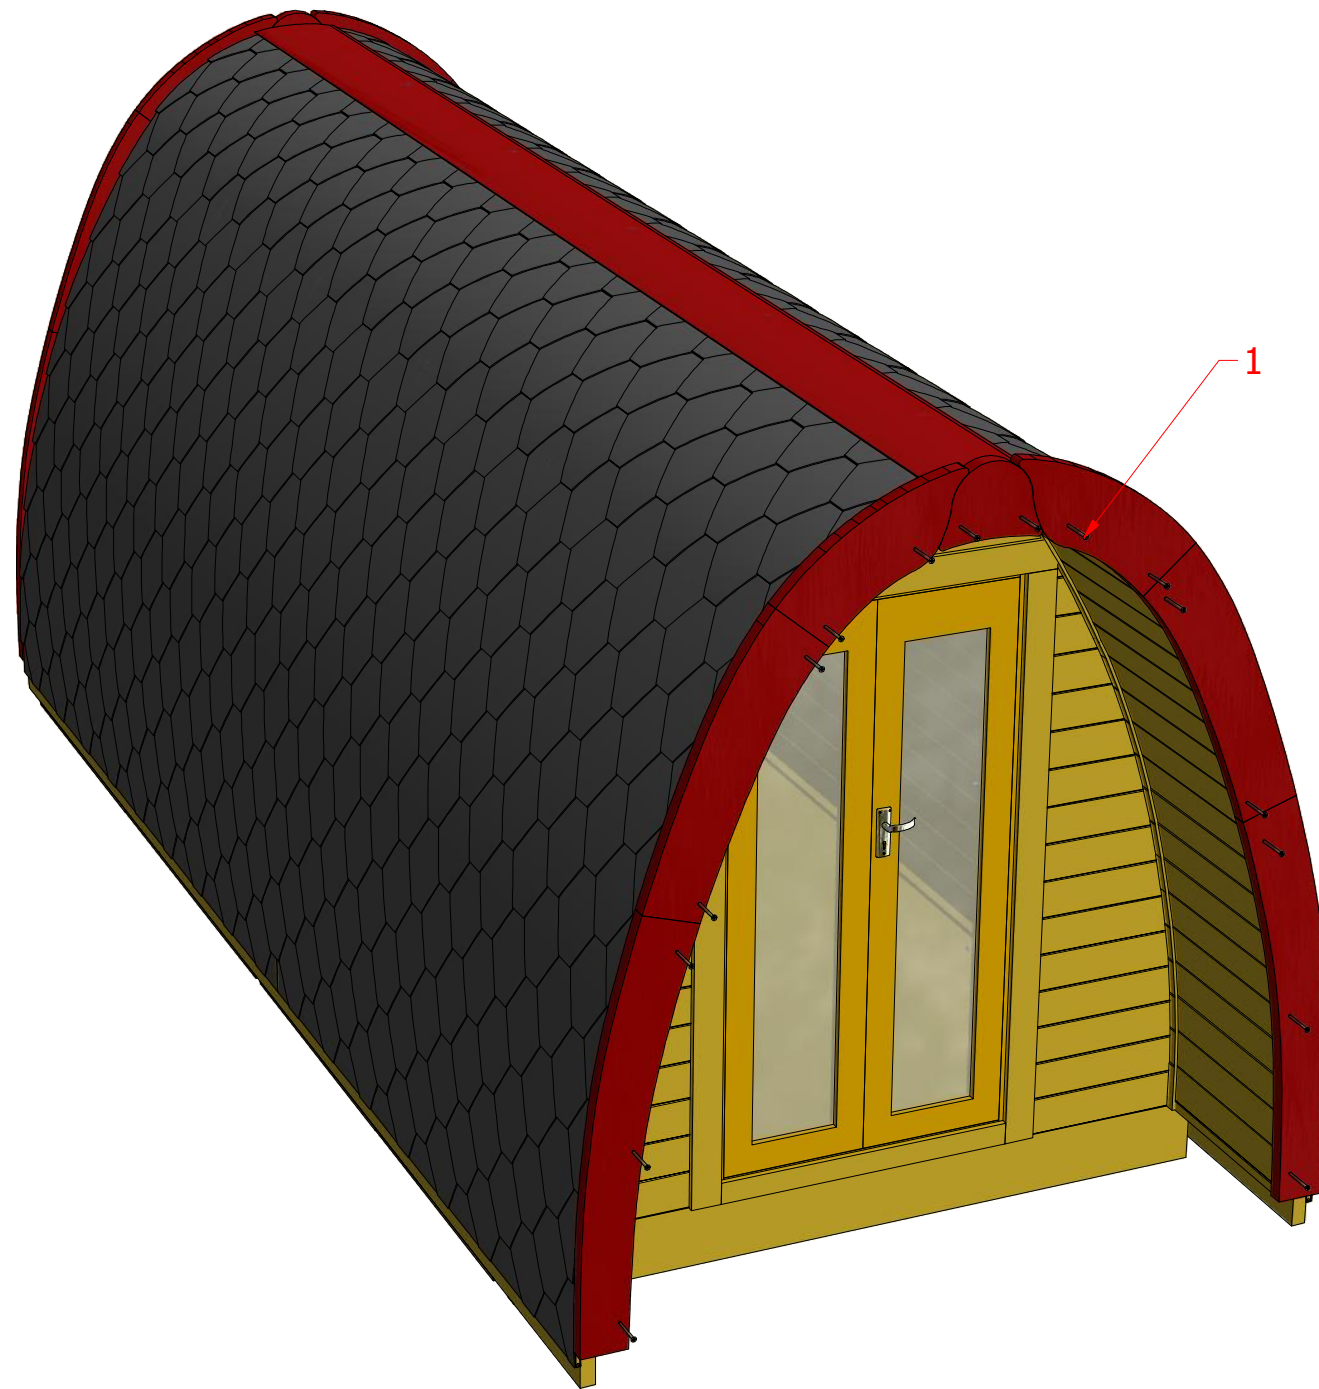

Luxury Insulated Camping Pod 5.5 m

Screws

1	S3	3.5x40	40 pcs

Luxury Insulated Camping Pod 5.5 m

Screws

1	V1	2.5x20	

Luxury Insulated Camping Pod 5.5 m

Screws

1	S2	4x70	32 pcs

Luxury Insulated Camping Pod 5.5 m

Screws

1	S2	4x70	98 pcs

Luxury Insulated Camping Pod 5.5 m

Screws

1	S2	4x70	6 pcs