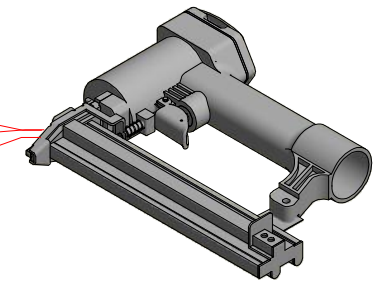

Luxury Insulated Camping Pod 5.5 m

Screws

1	S1	5x100	20 pcs

Luxury Insulated Camping Pod 5.5 m

Screws

1	S1	5x100	36 pcs

Luxury Insulated Camping Pod 5.5 m

Screws

1	S1	5x100	56 pcs
2	S4	3.5x40	416 pcs

Luxury Insulated Camping Pod 5.5 m

Screws

Luxury Insulated Camping Pod 5.5 m

Screws

Luxury Insulated Camping Pod 5.5 m

Screws

Luxury Insulated Camping Pod 5.5 m