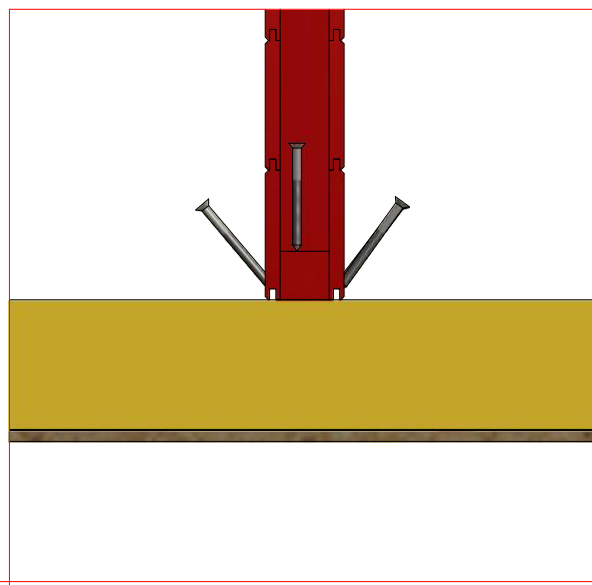

Luxury Insulated Camping Pod 5.5 m

Screws

1	S1	5x100	20 pcs

Luxury Insulated Camping Pod 5.5 m

Screws

1	S1	5x100	36 pcs

Luxury Insulated Camping Pod 5.5 m

Screws

1	S1	5x100	56 pcs
2	S4	3.5x40	416 pcs

Luxury Insulated Camping Pod 5.5 m

Screws

Luxury Insulated Camping Pod 5.5 m

Screws

Luxury Insulated Camping Pod 5.5 m

Screws

Luxury Insulated Camping Pod 5.5 m