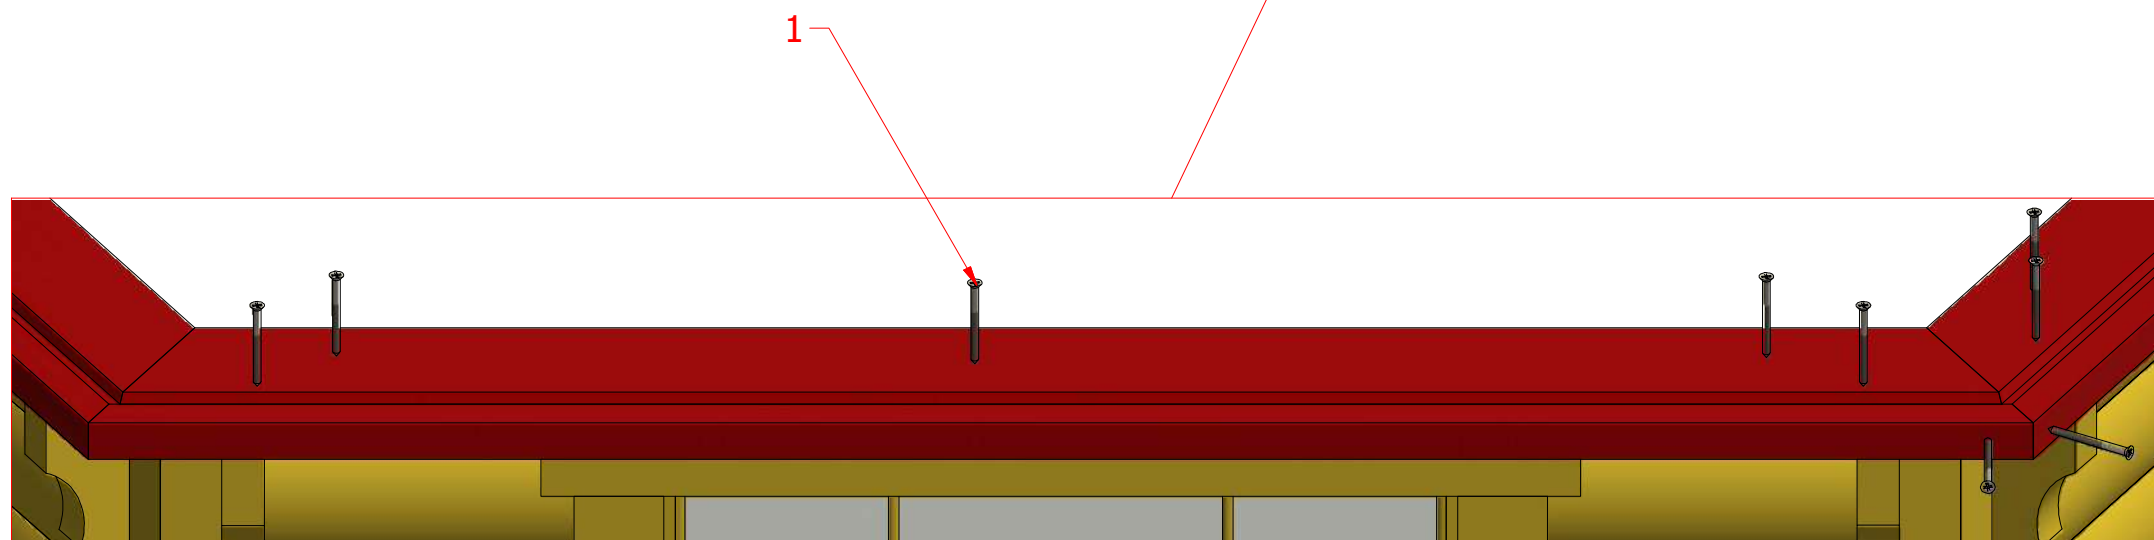

2.1

2.2

Sauna cabin 9.2 m² with extension

Screws

1	S2	4x70	28 pcs
2	S3	3.5x45	42 pcs

Sauna cabin 9.2 m² with extension

Screws

1	S2	4x70	56 pcs

Sauna cabin 9.2 m² with extension

Screws

Sauna cabin 9.2 m² with extension

Screws

1	S2	4x70	16 pcs
---	----	------	--------

Sauna cabin 9.2 m² with extension

Screws			
1	S2	4x70	50 pcs

Grill cabin 9.2 m² with extension