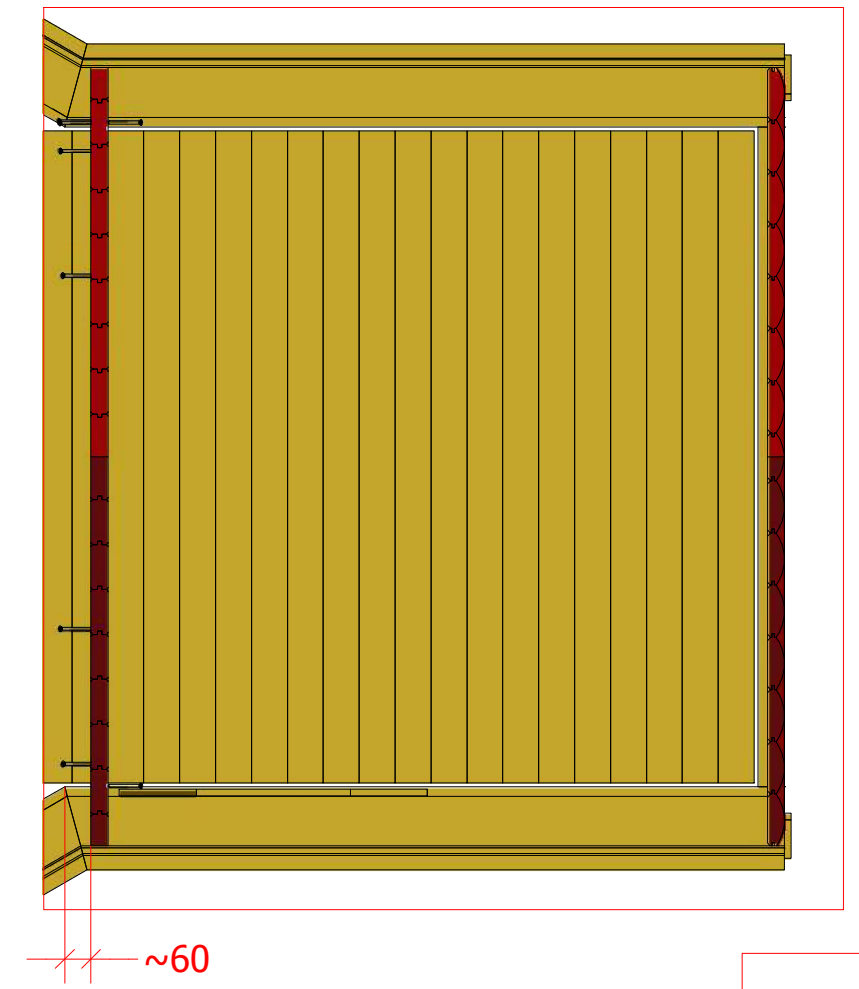

Sauna cabin 9.2 m² with extension

Screws

Sauna cabin 9.2 m² with extension

Screws

1	S2	4x70	16 pcs
---	----	------	--------

Sauna cabin 9.2 m² with extension

Screws			
1	S2	4x70	50 pcs

Grill cabin 9.2 m² with extension

Screws

1	S3	3.5x45	28 pcs
2	V1	2.5x25	

Sauna cabin 9.2 m² with extension

Screws

1	S2	4x70	19pcs

Sauna cabin 9.2 m² with extension

Screws

1	S2	4x70	15 pcs
2	S3	3.5x45	22 pcs