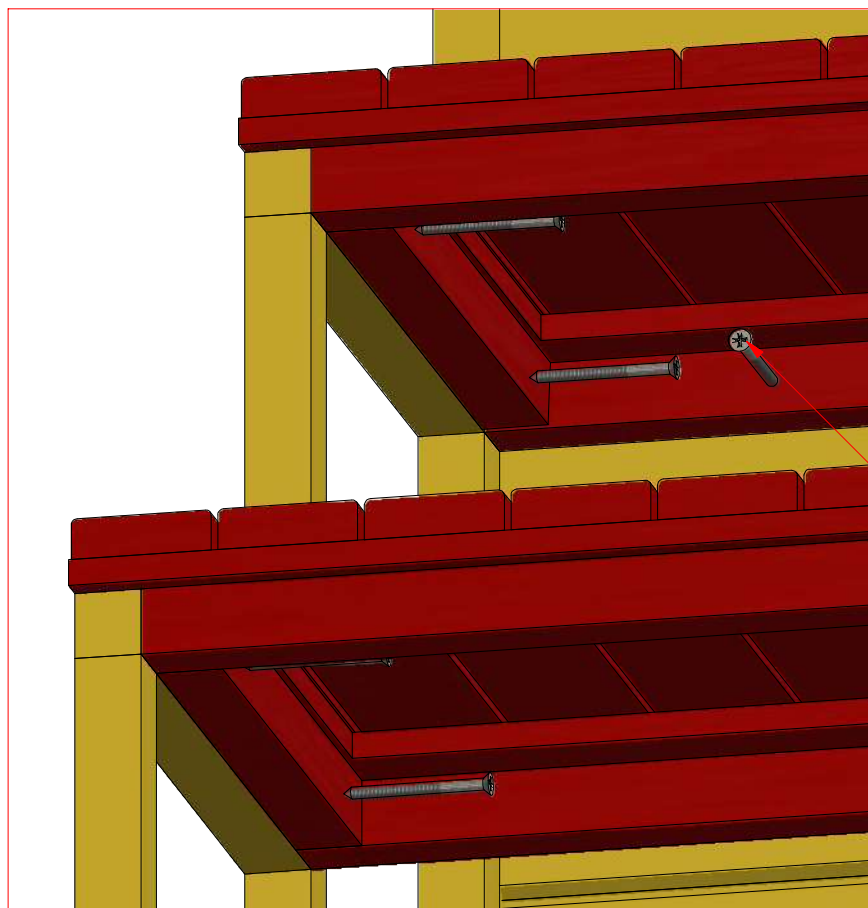

Screws

1	S3	3.5x45	28 pcs
2	V1	2.5x25	

Sauna cabin 9.2 m² with extension

Screws

1	S2	4x70	19pcs

Sauna cabin 9.2 m² with extension

Screws

1	S2	4x70	15 pcs
2	S3	3.5x45	22 pcs

2

1

Sauna cabin 9.2 m² with extension

Screws

1	S3	3.5x45	32 pcs

Sauna cabin 9.2 m² with extension

Screws

1	S2	4x70	66 pcs