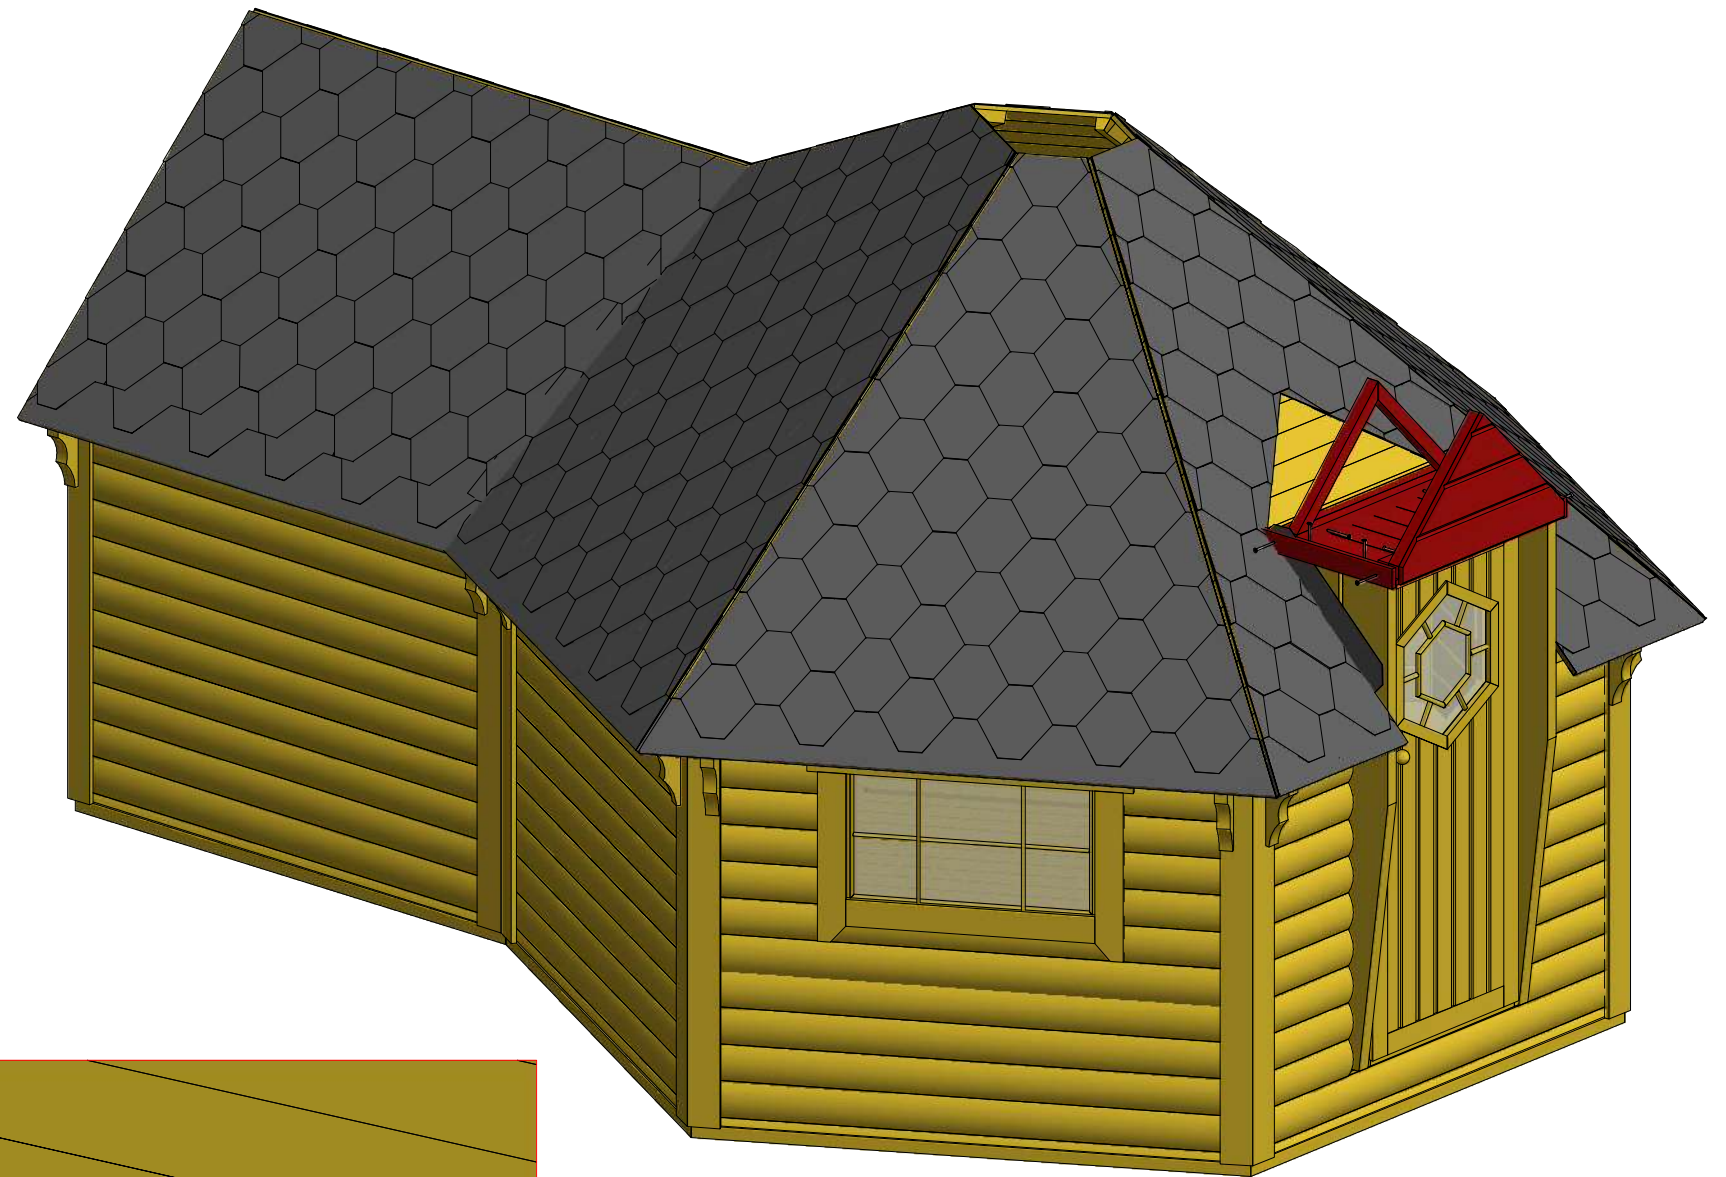

1	S3	3.5x45	32 pcs

1

Sauna cabin 9.2 m² with extension

Screws

1	S2	4x70	16 pcs

Sauna cabin 9.2 m² with extension

Screws

1	S2	4x70	8 pcs
2	S3	3.5x45	4 pcs