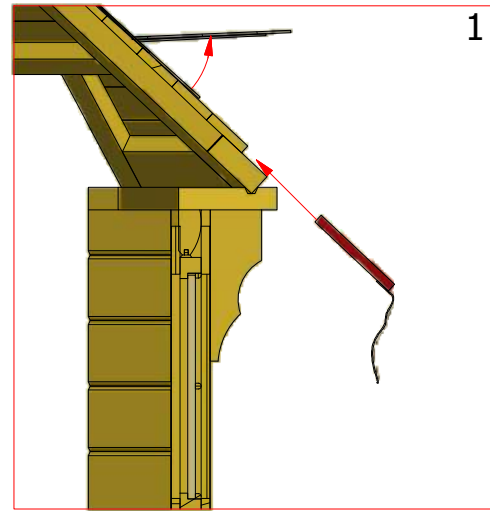

Sauna cabin 9.2 m² with extension

Screws

Sauna cabin 9.2 m² with extension

Screws

1	S2	4x70	16 pcs
---	----	------	--------

Sauna cabin 9.2 m² with extension

Screws			
1	S2	4x70	50 pcs

Grill cabin 9.2 m² with extension

Screws

1	S3	3.5x45	28 pcs
2	V1	2.5x25	

Sauna cabin 9.2 m² with extension

Screws

1	S2	4x70	19pcs

Sauna cabin 9.2 m² with extension

Screws

1	S2	4x70	15 pcs
2	S3	3.5x45	22 pcs