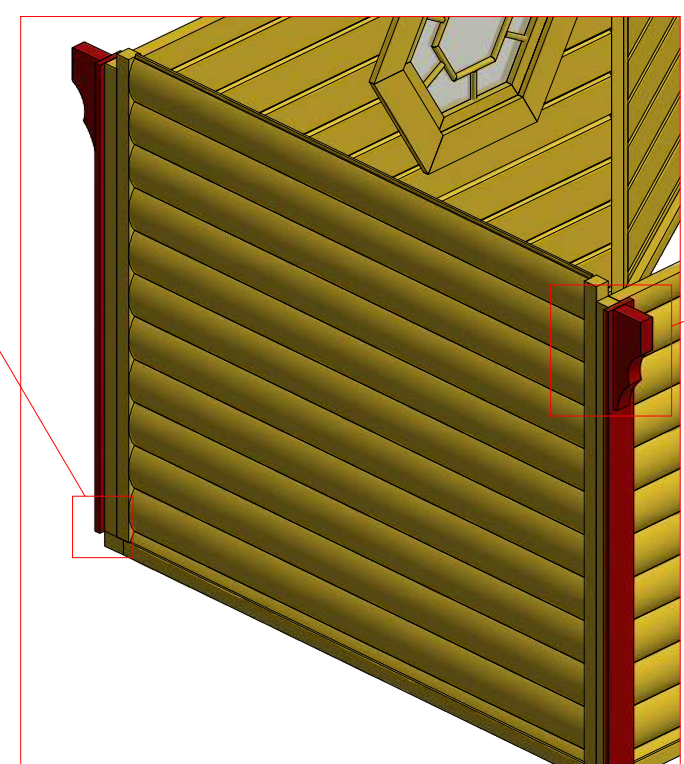

Sauna cabin 9.2 m² with extension

Sauna cabin 9.2 m² with extension

Sauna cabin 9.2 m² with extension

Sauna cabin 9.2 m² with extension

Screws			
1	S1	5x100	16 pcs

Sauna cabin 9.2 m² with extension

Screws

1	S2	4x70	48 pcs

2.1

2.2

Sauna cabin 9.2 m² with extension

Screws

1	S2	4x70	28 pcs
2	S3	3.5x45	42 pcs

Sauna cabin 9.2 m² with extension

Screws

1	S2	4x70	56 pcs