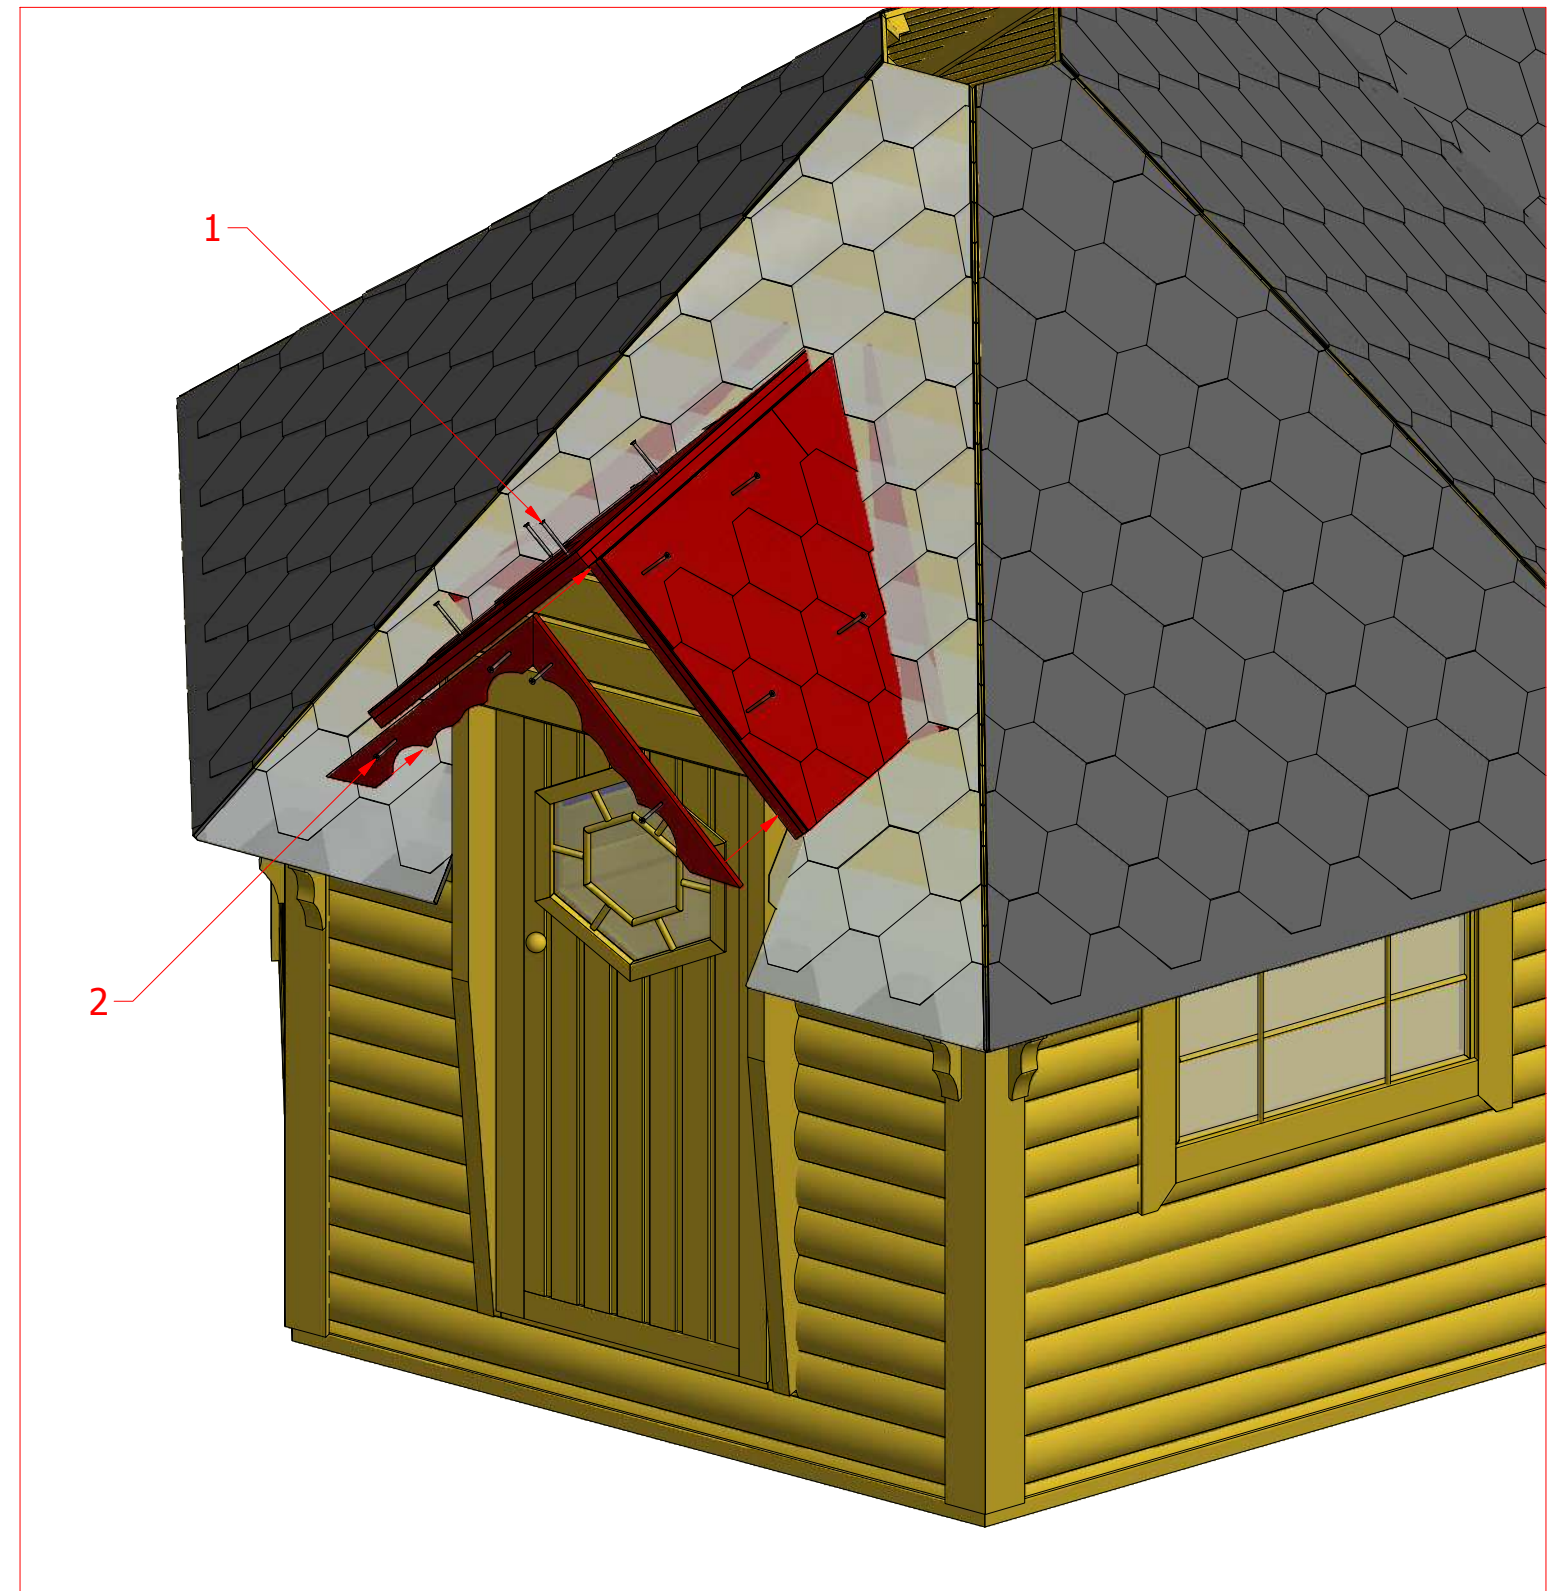

1	S3	3.5x45	32 pcs

1

Sauna cabin 9.2 m² with extension

Screws

1	S2	4x70	16 pcs

Sauna cabin 9.2 m² with extension

Screws

1	S2	4x70	8 pcs
2	S3	3.5x45	4 pcs