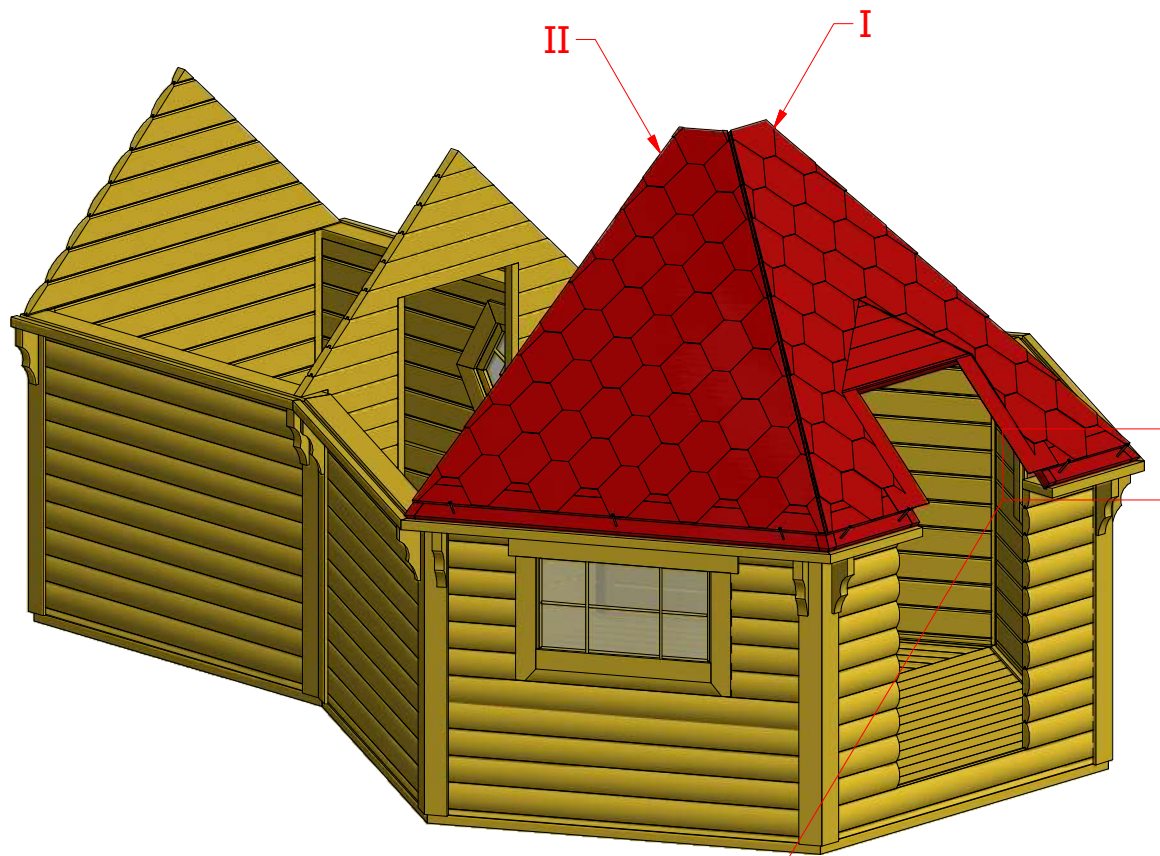

Sauna cabin 9.2 m² with extension

Screws

Sauna cabin 9.2 m² with extension

Screws

1	S2	4x70	16 pcs
---	----	------	--------

Sauna cabin 9.2 m² with extension

Screws			
1	S2	4x70	50 pcs

Grill cabin 9.2 m² with extension