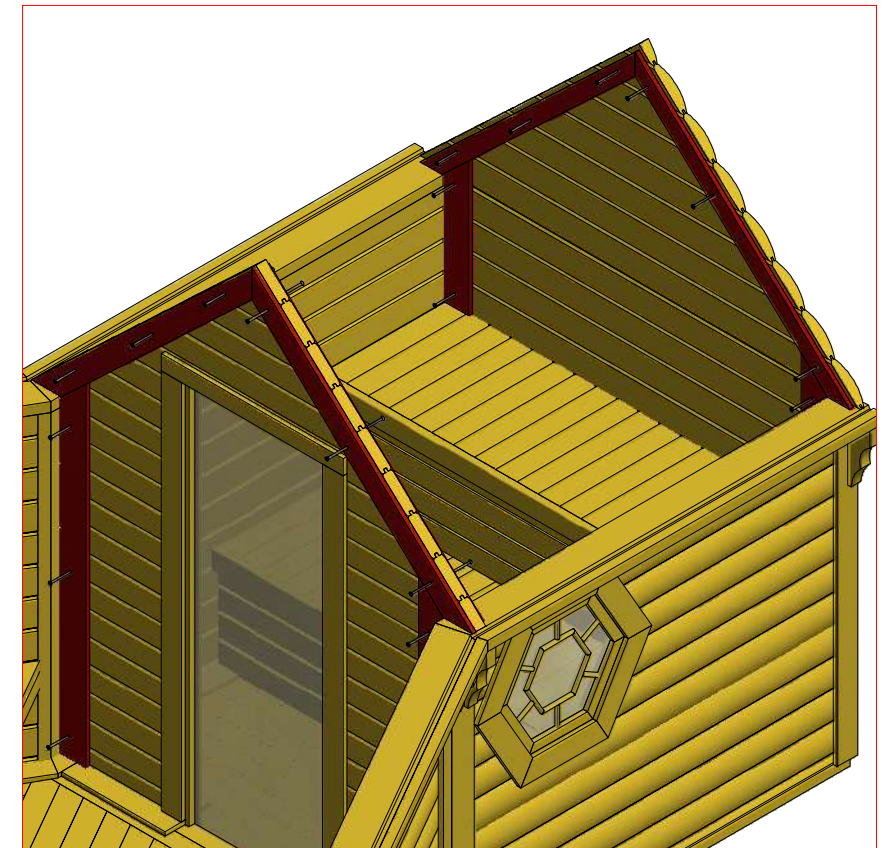

1	S3	3.5x45	32 pcs

1

Sauna cabin 9.2 m² with extension

Screws

1	S2	4x70	16 pcs

Sauna cabin 9.2 m² with extension

Screws

1	S2	4x70	8 pcs
2	S3	3.5x45	4 pcs

Grill cabin 9.2 m² with extension

Screws

1	S2	4x70	8 pcs

1

2

Sauna cabin 9.2 m² with extension

Screws

1	S3	3.5x45	77 pcs

Sauna cabin 9.2 m² with extension

Screws

1	S3	3.5x45	36 pcs

Sauna cabin 9.2 m² with extension

Screws

1	S2	4x70	6 pcs
2	V1	2.5x25	