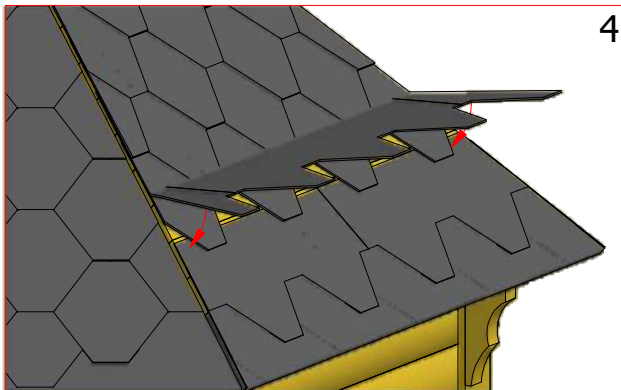

Sauna cabin 9.2 m² with extension

Screws

Sauna cabin 9.2 m² with extension

Screws

1	S2	4x70	16 pcs
---	----	------	--------

Sauna cabin 9.2 m² with extension

Screws			
1	S2	4x70	50 pcs

Grill cabin 9.2 m² with extension

Screws

1	S3	3.5x45	28 pcs
2	V1	2.5x25	

Sauna cabin 9.2 m² with extension

Screws

1	S2	4x70	19pcs

Sauna cabin 9.2 m² with extension

Screws

1	S2	4x70	15 pcs
2	S3	3.5x45	22 pcs