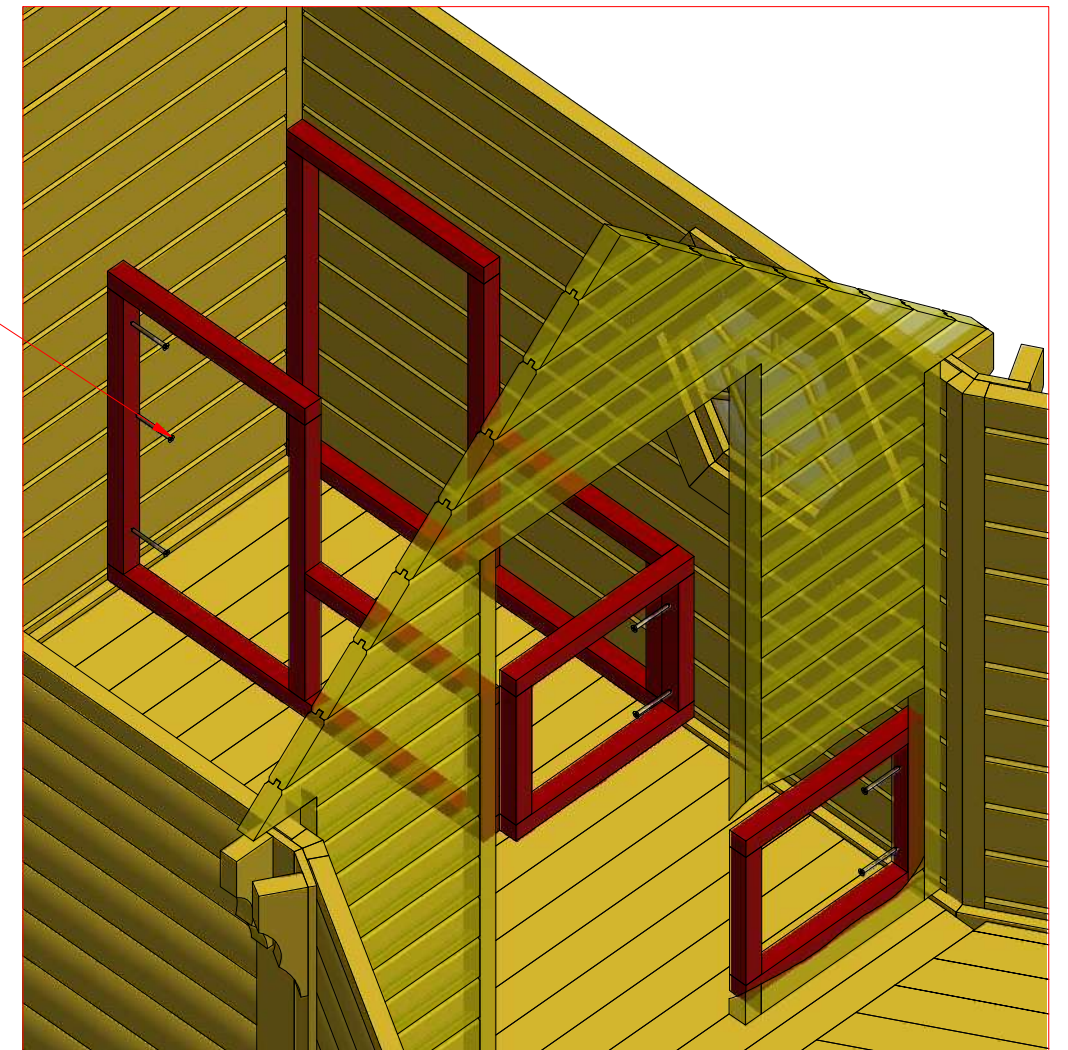

Screws

1	S3	3.5x45	28 pcs
2	V1	2.5x25	

Sauna cabin 9.2 m² with extension

Screws

1	S2	4x70	19pcs

Sauna cabin 9.2 m² with extension

Screws

1	S2	4x70	15 pcs
2	S3	3.5x45	22 pcs