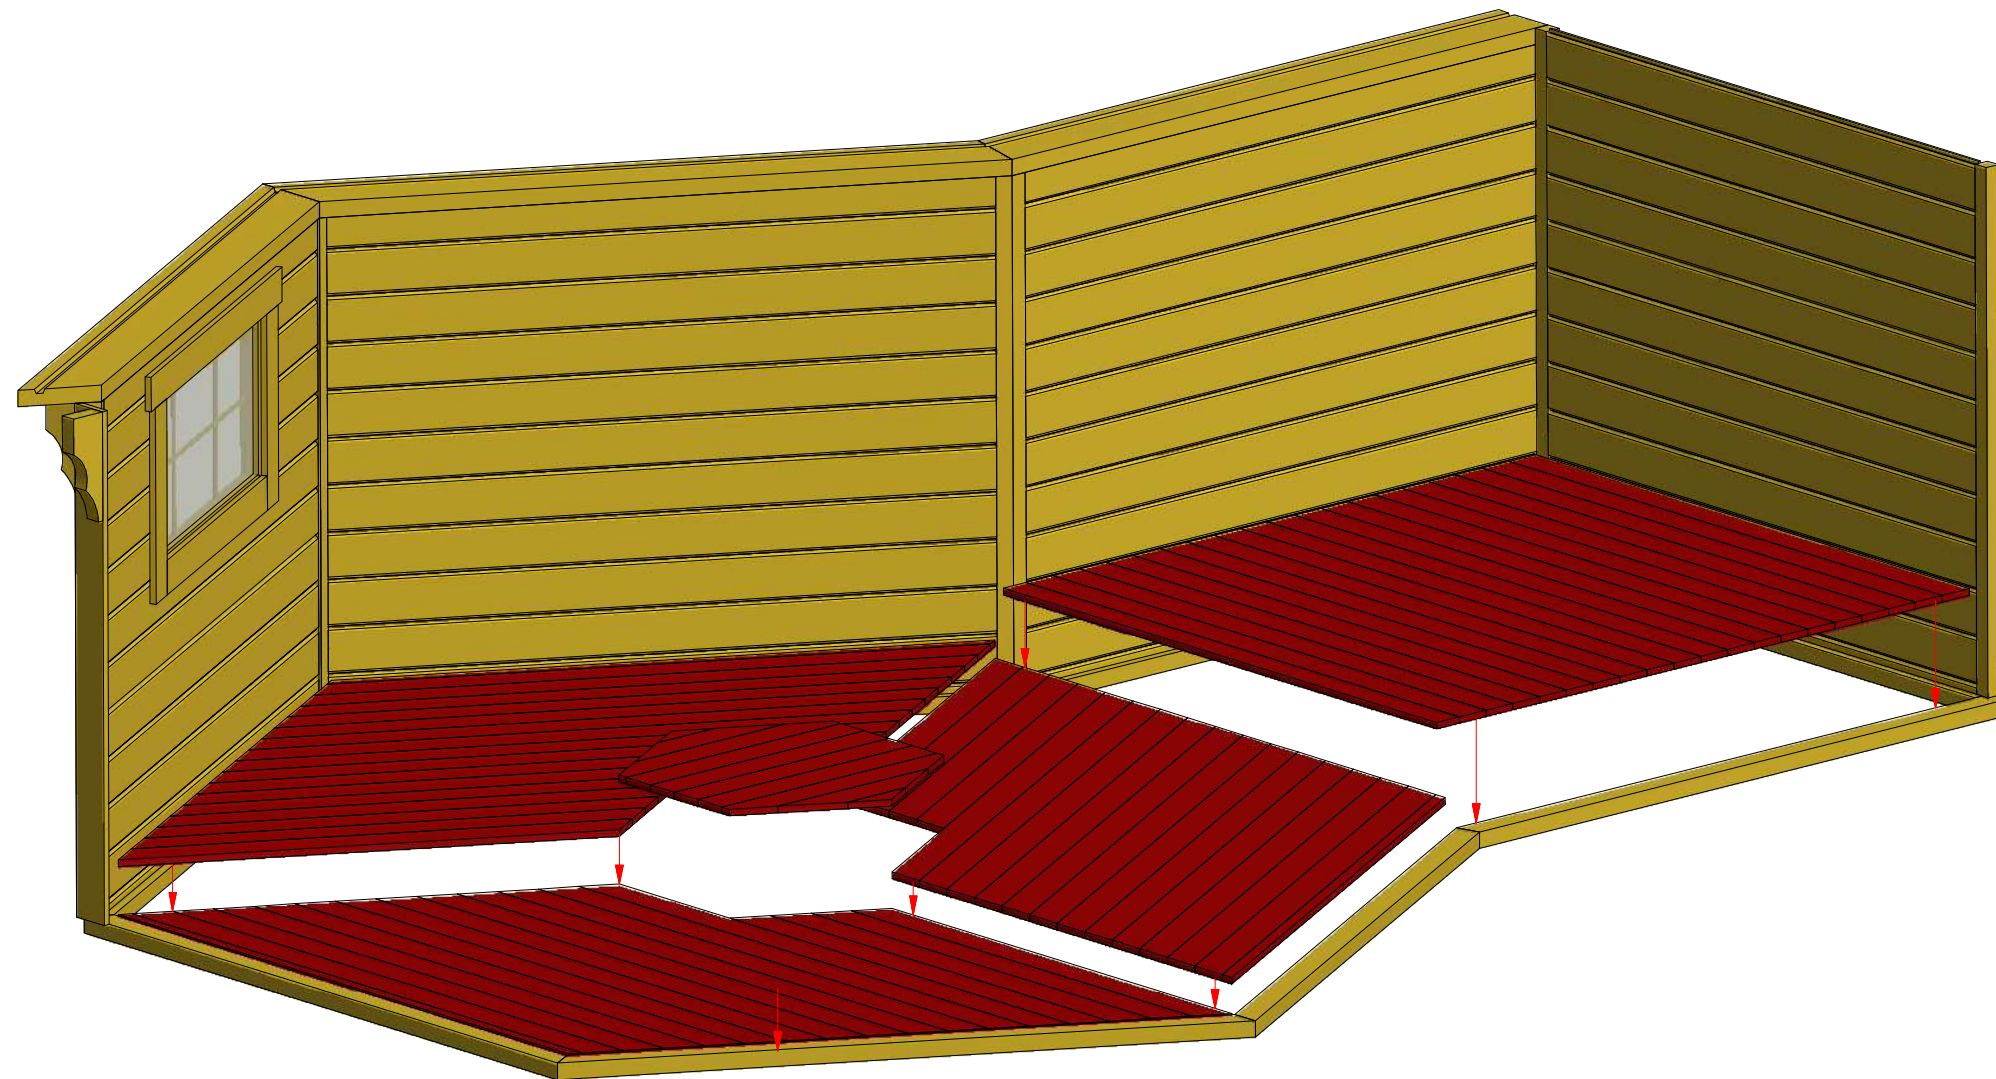

Sauna cabin 9.2 m² with extension

Sauna cabin 9.2 m² with extension

Sauna cabin 9.2 m² with extension

Sauna cabin 9.2 m² with extension

Screws			
1	S1	5x100	16 pcs

Sauna cabin 9.2 m² with extension

Screws

1	S2	4x70	48 pcs

2.1

2.2

Sauna cabin 9.2 m² with extension

Screws

1	S2	4x70	28 pcs
2	S3	3.5x45	42 pcs

Sauna cabin 9.2 m² with extension

Screws

1	S2	4x70	56 pcs

Sauna cabin 9.2 m² with extension

Screws

Sauna cabin 9.2 m² with extension

Screws

1	S2	4x70	16 pcs
---	----	------	--------

Sauna cabin 9.2 m² with extension

Screws			
1	S2	4x70	50 pcs

Grill cabin 9.2 m² with extension