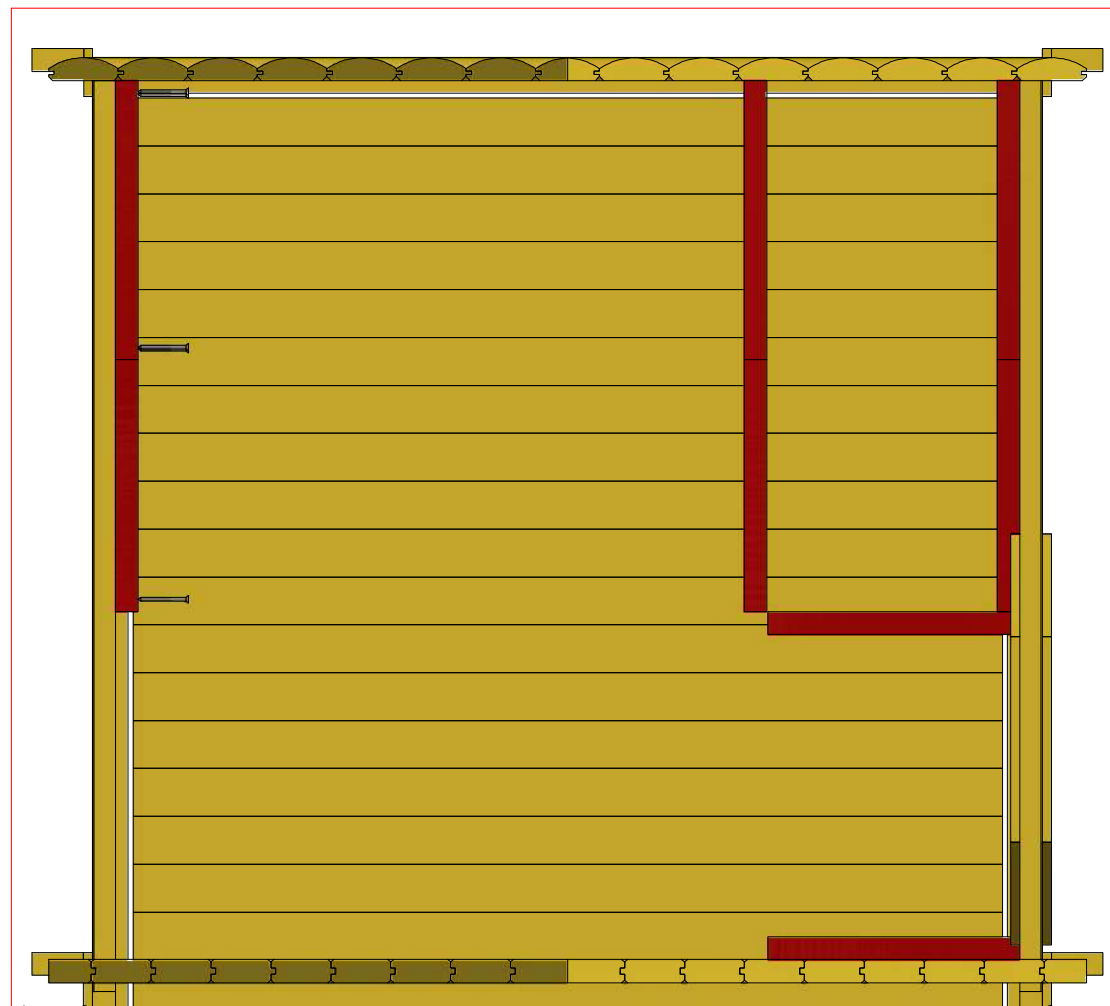

Screws

1	S3	3.5x45	28 pcs
2	V1	2.5x25	

Sauna cabin 9.2 m² with extension

Screws

1	S2	4x70	19pcs

Sauna cabin 9.2 m² with extension

Screws

1	S2	4x70	15 pcs
2	S3	3.5x45	22 pcs

2

1

Sauna cabin 9.2 m² with extension

Screws

1	S3	3.5x45	32 pcs

Sauna cabin 9.2 m² with extension

Screws

1	S2	4x70	66 pcs