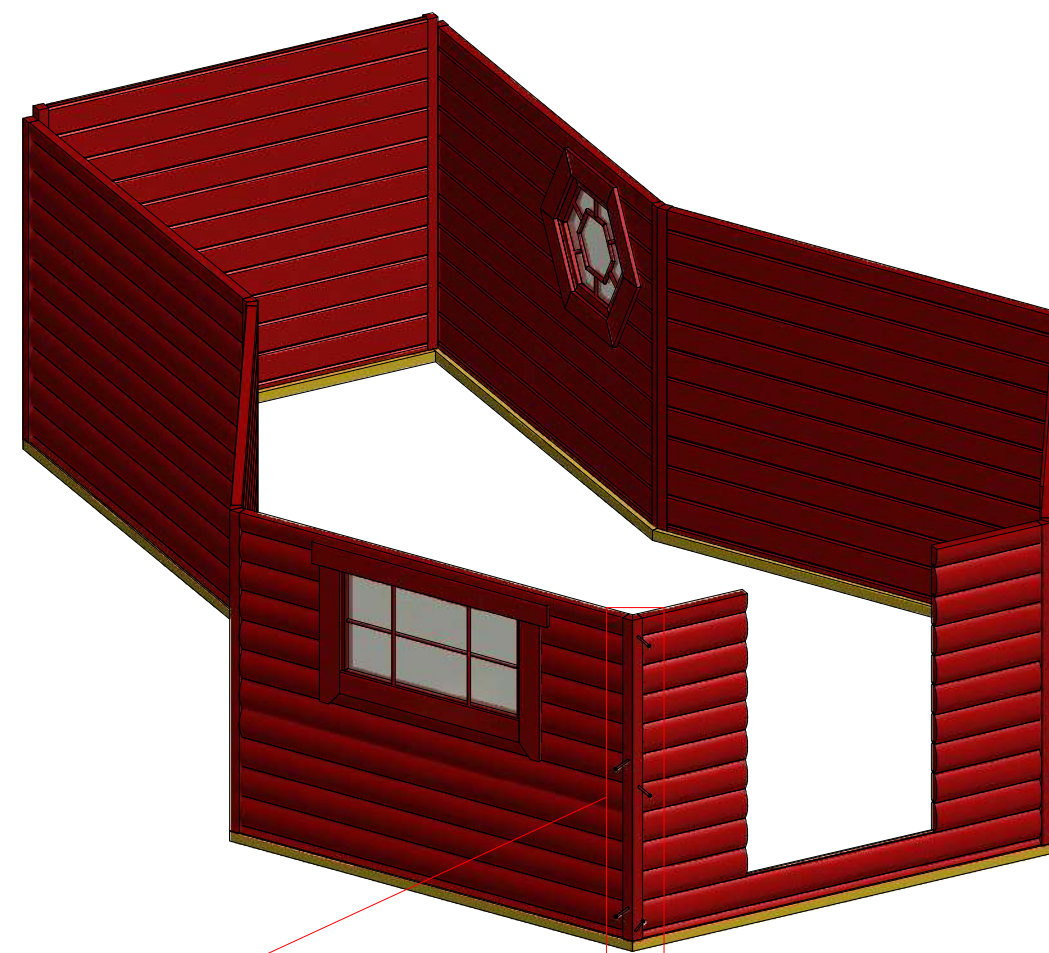

Sauna cabin 9.2 m² with extension

Sauna cabin 9.2 m² with extension

Sauna cabin 9.2 m² with extension

Sauna cabin 9.2 m² with extension

Screws			
1	S1	5x100	16 pcs

Sauna cabin 9.2 m² with extension

Screws

1	S2	4x70	48 pcs

2.1

2.2

Sauna cabin 9.2 m² with extension

Screws

1	S2	4x70	28 pcs
2	S3	3.5x45	42 pcs

Sauna cabin 9.2 m² with extension

Screws

1	S2	4x70	56 pcs

Sauna cabin 9.2 m² with extension

Screws

Sauna cabin 9.2 m² with extension

Screws

1	S2	4x70	16 pcs
---	----	------	--------

Sauna cabin 9.2 m² with extension

Screws			
1	S2	4x70	50 pcs

Grill cabin 9.2 m² with extension