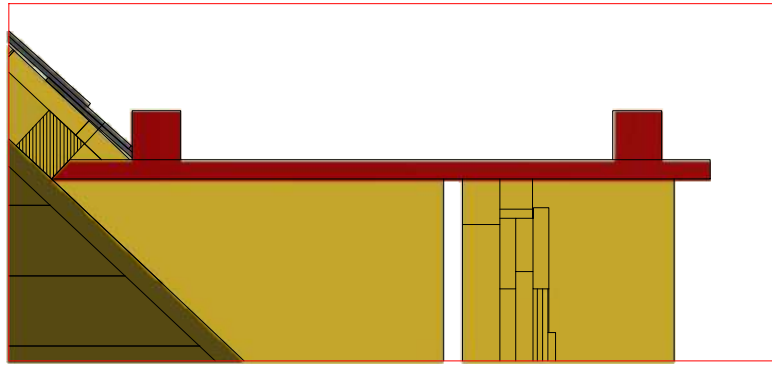

1	S3	3.5x45	32 pcs

1

Sauna cabin 9.2 m² with extension

Screws

1	S2	4x70	16 pcs

Sauna cabin 9.2 m² with extension

Screws

1	S2	4x70	8 pcs
2	S3	3.5x45	4 pcs