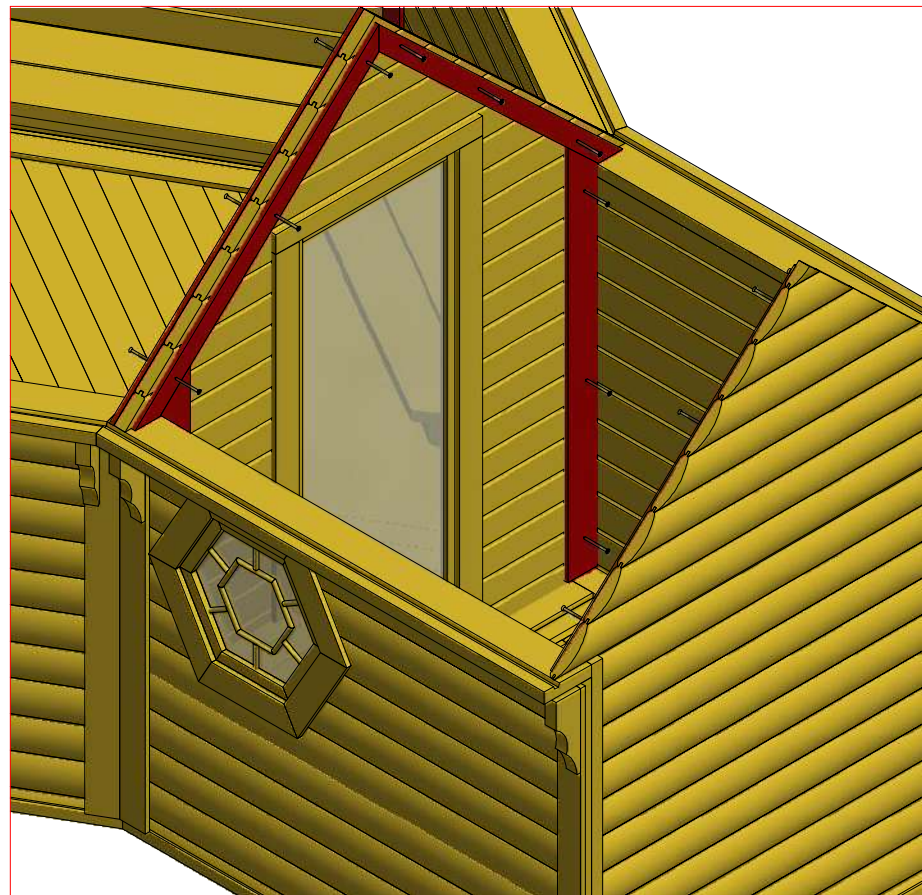

1	S3	3.5x45	32 pcs

1

Sauna cabin 9.2 m² with extension

Screws

1	S2	4x70	16 pcs

Sauna cabin 9.2 m² with extension

Screws

1	S2	4x70	8 pcs
2	S3	3.5x45	4 pcs

Grill cabin 9.2 m² with extension

Screws

1	S2	4x70	8 pcs

1

2

Sauna cabin 9.2 m² with extension

Screws

1	S3	3.5x45	77 pcs

Sauna cabin 9.2 m² with extension

Screws

1	S3	3.5x45	36 pcs

Sauna cabin 9.2 m² with extension

Screws

1	S2	4x70	6 pcs
2	V1	2.5x25	