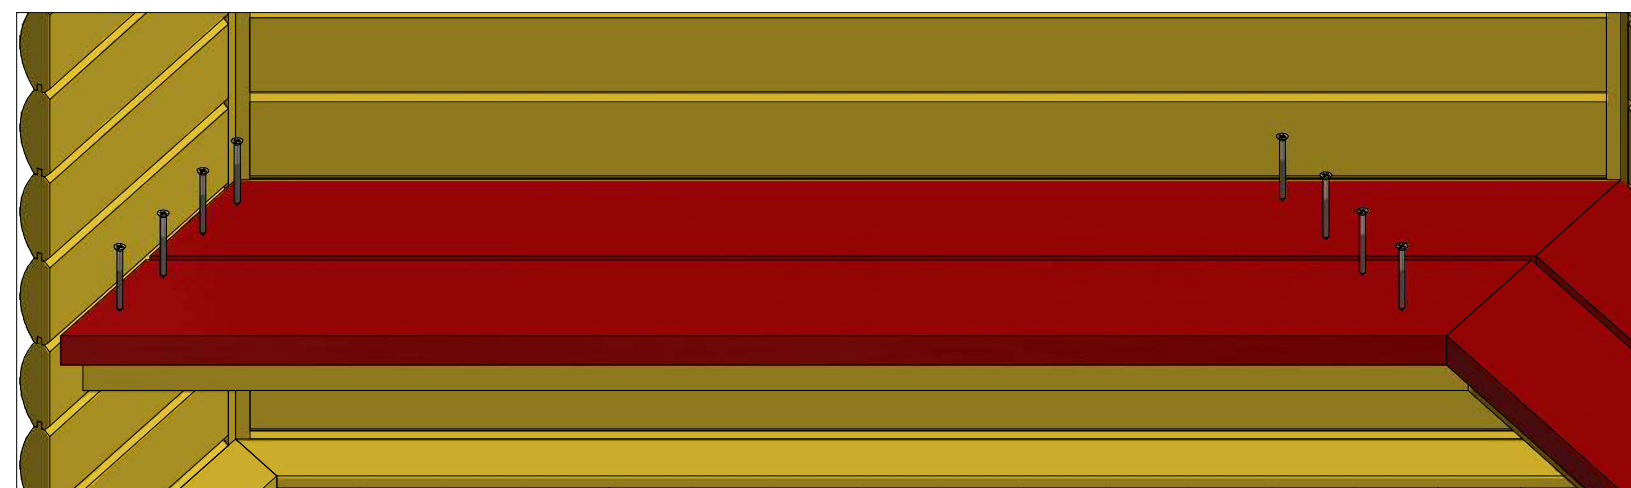

Sauna cabin 9.2 m² with extension

Screws

1	S2	4x70	32 pcs