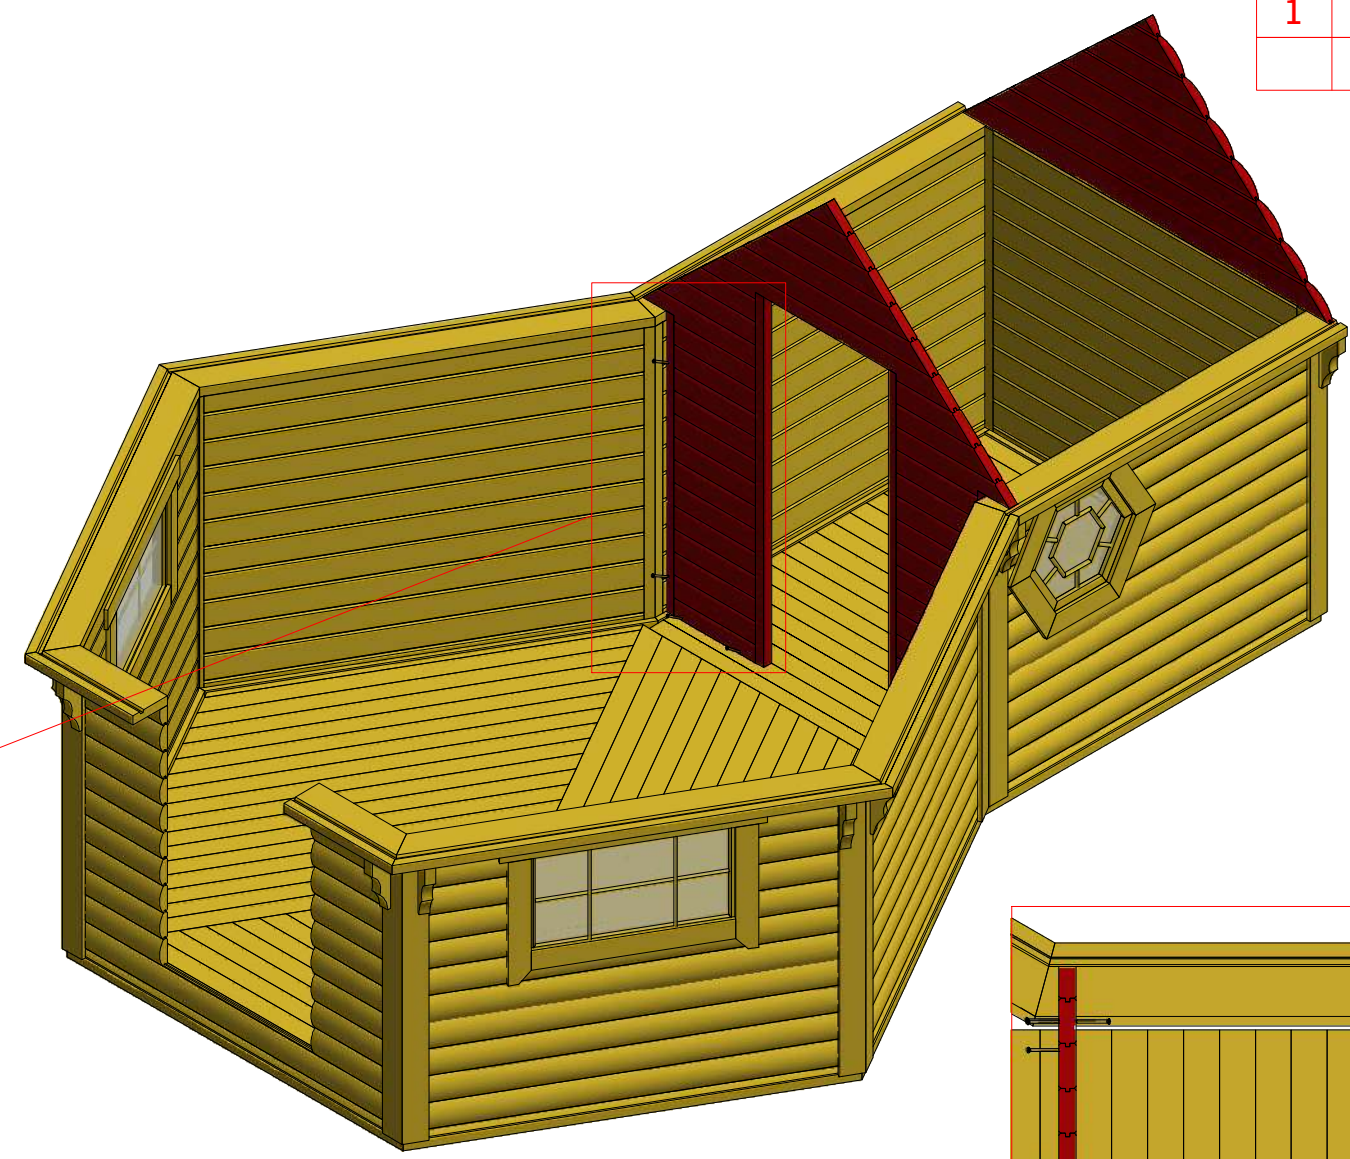

Sauna cabin 9.2 m² with extension

Screws

Sauna cabin 9.2 m² with extension

Screws

1	S2	4x70	16 pcs
---	----	------	--------

Sauna cabin 9.2 m² with extension

Screws			
1	S2	4x70	50 pcs

Grill cabin 9.2 m² with extension

Screws

1	S3	3.5x45	28 pcs
2	V1	2.5x25	

Sauna cabin 9.2 m² with extension

Screws

1	S2	4x70	19pcs

Sauna cabin 9.2 m² with extension

Screws

1	S2	4x70	15 pcs
2	S3	3.5x45	22 pcs