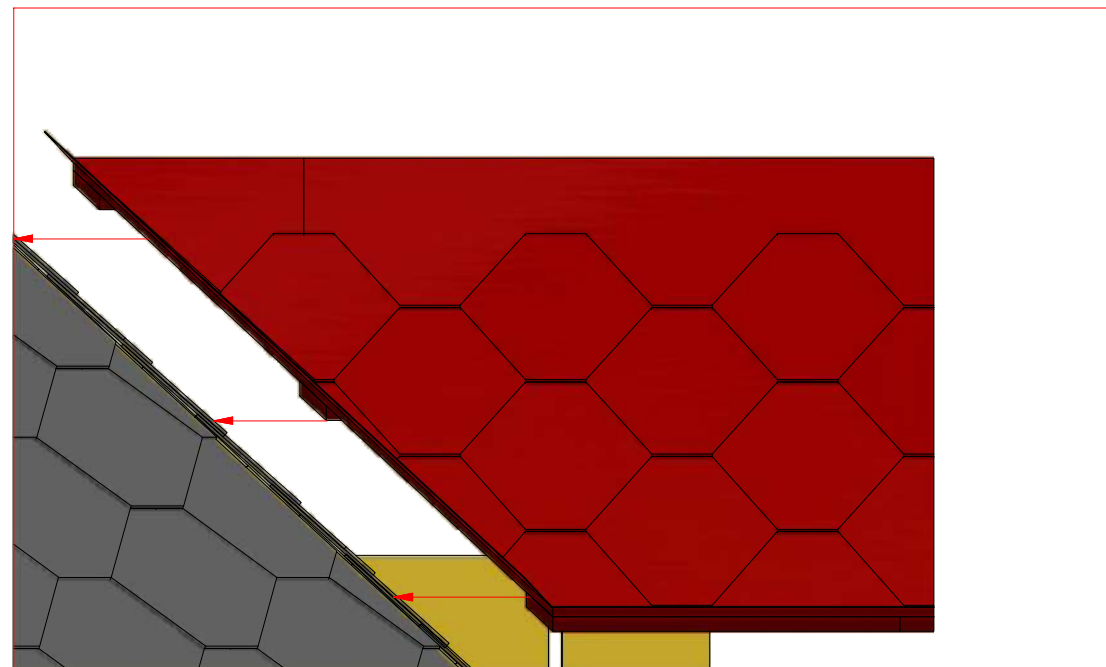

1	S3	3.5x45	32 pcs

1

Sauna cabin 9.2 m² with extension

Screws

1	S2	4x70	16 pcs

Sauna cabin 9.2 m² with extension

Screws

1	S2	4x70	8 pcs
2	S3	3.5x45	4 pcs