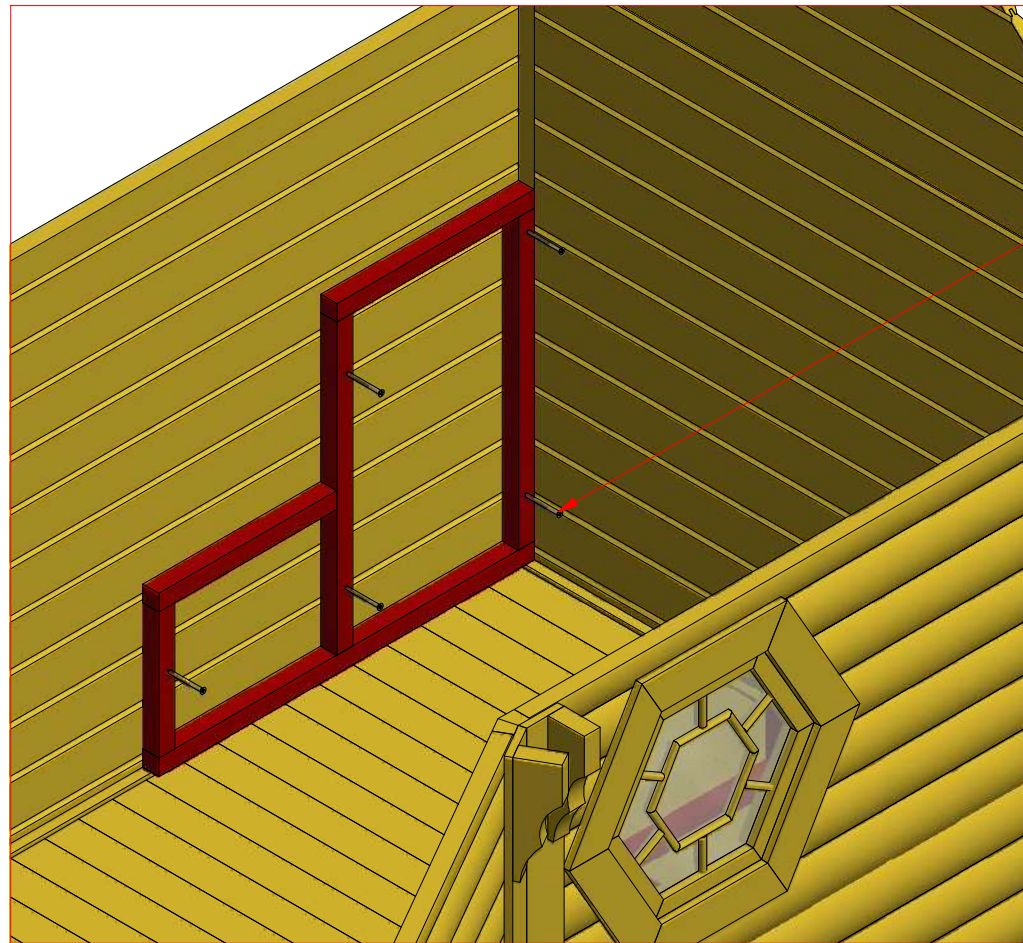

Screws

1	S3	3.5x45	28 pcs
2	V1	2.5x25	

Sauna cabin 9.2 m² with extension

Screws

1	S2	4x70	19pcs

Sauna cabin 9.2 m² with extension

Screws

1	S2	4x70	15 pcs
2	S3	3.5x45	22 pcs

2

1

Sauna cabin 9.2 m² with extension

Screws

1	S3	3.5x45	32 pcs

Sauna cabin 9.2 m² with extension

Screws

1	S2	4x70	66 pcs