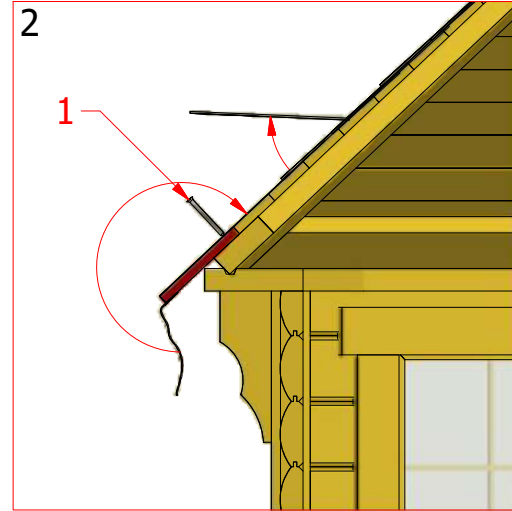

Grill cabin 9.2 m² with extension

Screws

1	S3	3.5x45	28 pcs
2	V1	2.5x25