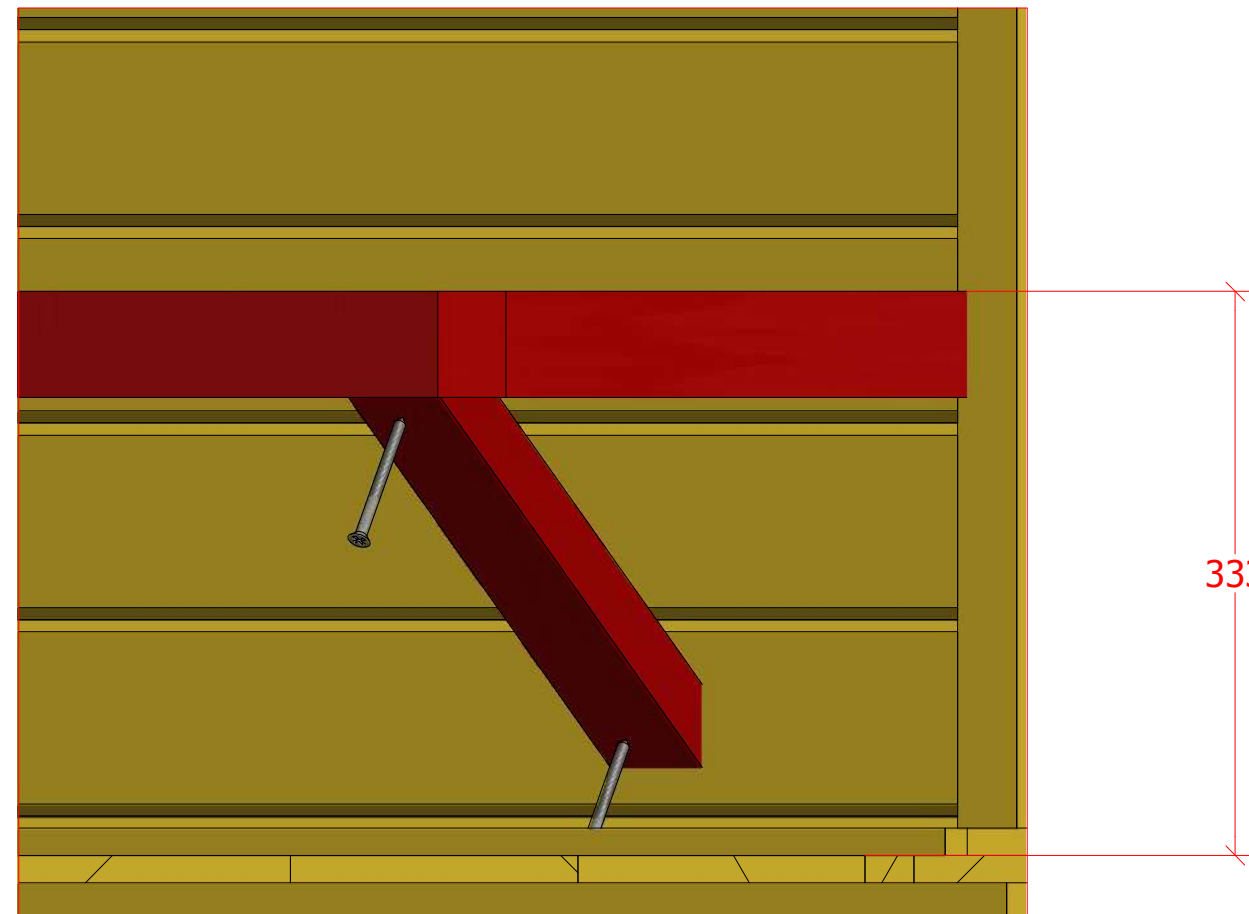

2

1

Sauna cabin 9.2 m² with extension

Screws

1	S3	3.5x45	32 pcs

Sauna cabin 9.2 m² with extension

Screws

1	S2	4x70	66 pcs