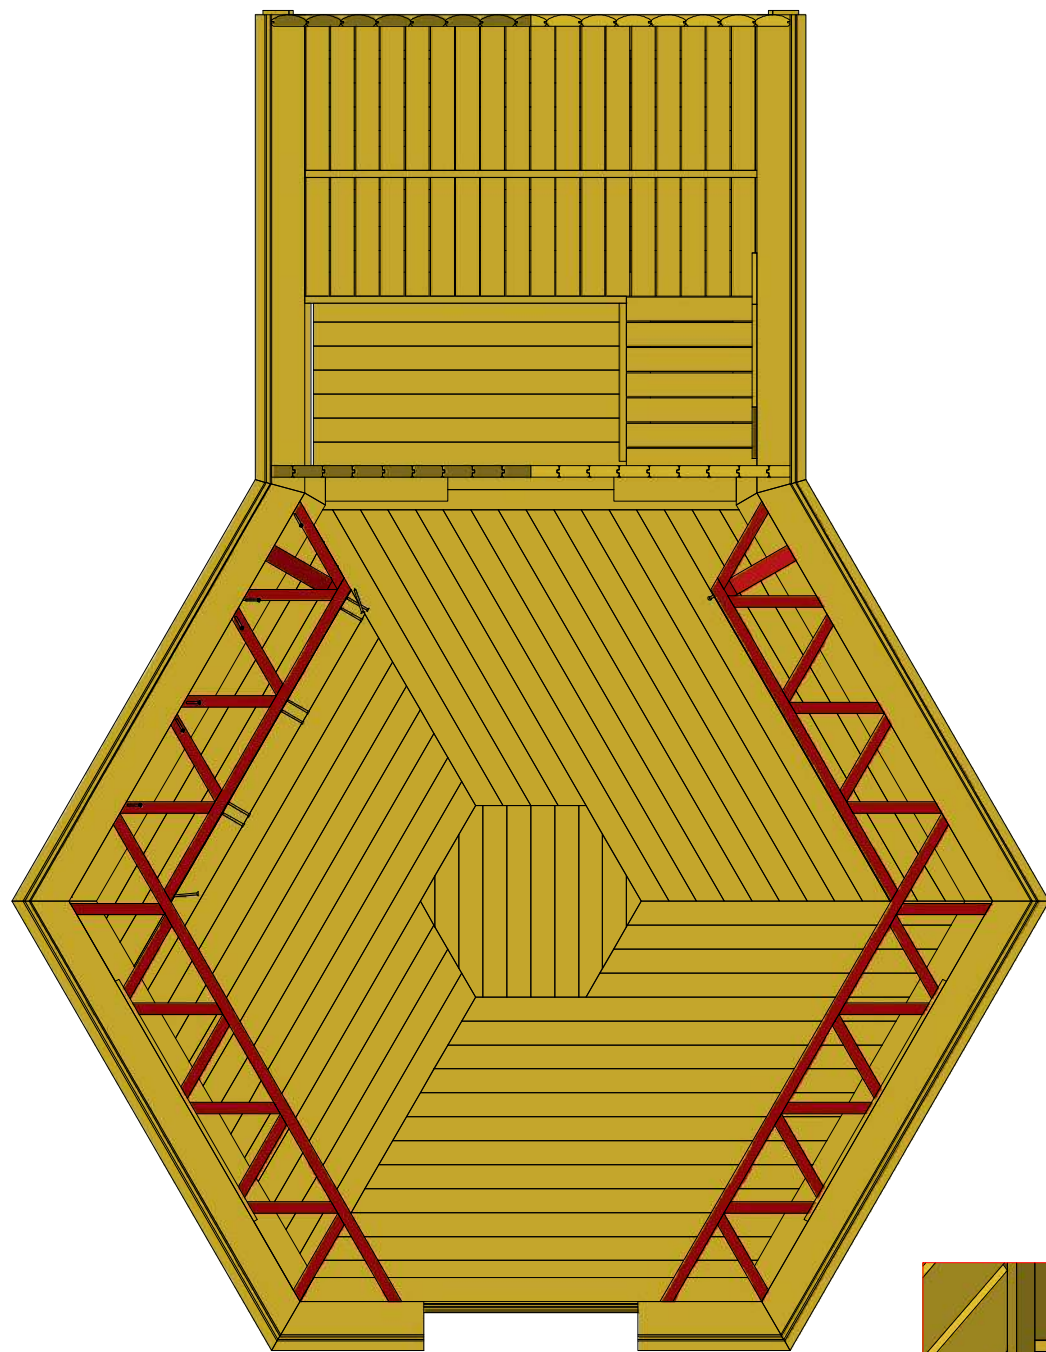

Sauna cabin 9.2 m² with extension

Sauna cabin 9.2 m² with extension

Sauna cabin 9.2 m² with extension

Sauna cabin 9.2 m² with extension

Screws			
1	S1	5x100	16 pcs

Sauna cabin 9.2 m² with extension

Screws

1	S2	4x70	48 pcs

Screws

1	S3	3.5x45	28 pcs
2	V1	2.5x25	

Sauna cabin 9.2 m² with extension

Screws

1	S2	4x70	19pcs

Sauna cabin 9.2 m² with extension

Screws

1	S2	4x70	15 pcs
2	S3	3.5x45	22 pcs

2

1

Sauna cabin 9.2 m² with extension

Screws

1	S3	3.5x45	32 pcs

Sauna cabin 9.2 m² with extension

Screws

1	S2	4x70	66 pcs

Sauna cabin 9.2 m² with extension

Screws

1	S2	4x70	32 pcs

Grill cabin 9.2 m² with extension

Screws

1	S2	4x70	10 pcs

Sauna cabin 9.2 m² with extension

Screws