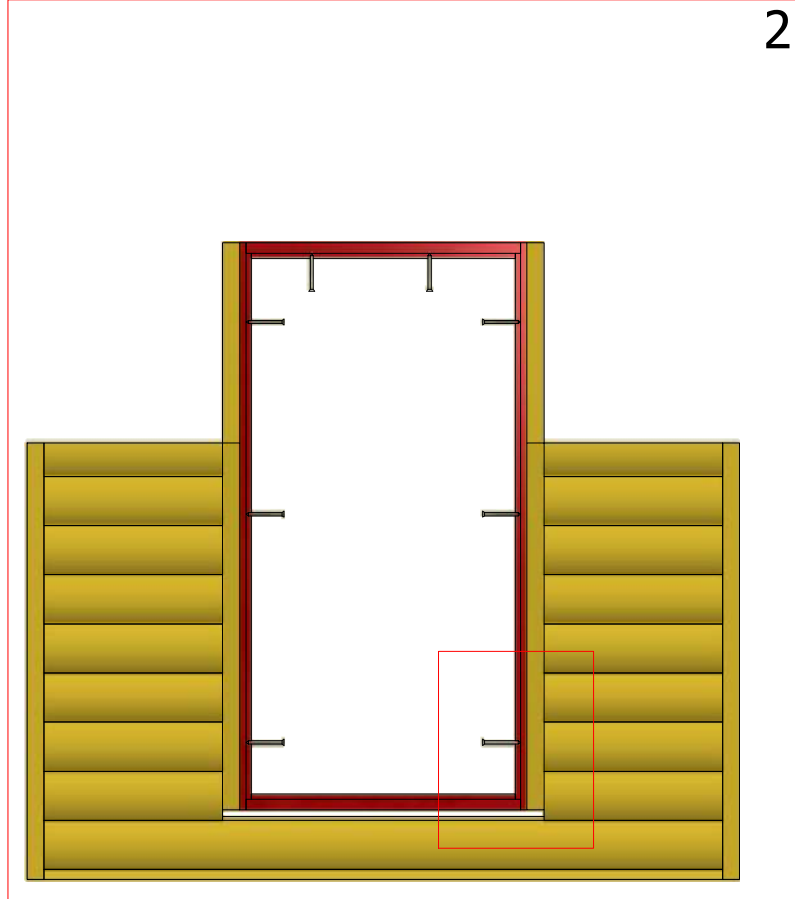

1	S3	3.5x45	32 pcs

1

Sauna cabin 9.2 m² with extension

Screws

1	S2	4x70	16 pcs

Sauna cabin 9.2 m² with extension

Screws

1	S2	4x70	8 pcs
2	S3	3.5x45	4 pcs

Grill cabin 9.2 m² with extension

Screws

1	S2	4x70	8 pcs

1

2

Sauna cabin 9.2 m² with extension

Screws

1	S3	3.5x45	77 pcs

Sauna cabin 9.2 m² with extension

Screws

1	S3	3.5x45	36 pcs

Sauna cabin 9.2 m² with extension

Screws

1	S2	4x70	6 pcs
2	V1	2.5x25	