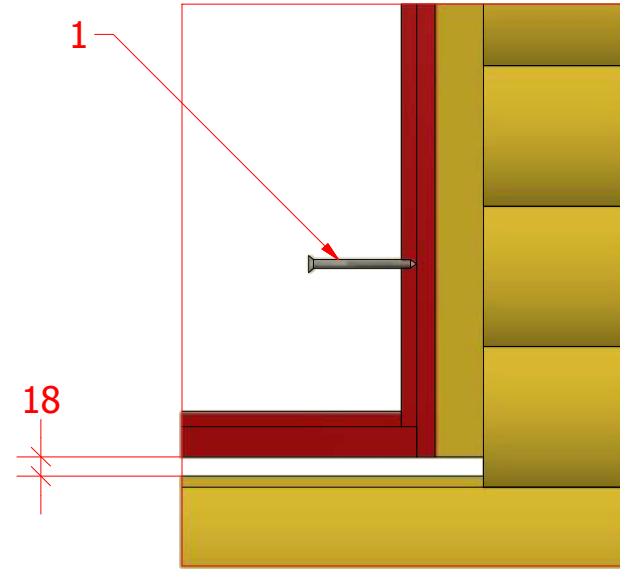

1	S3	3.5x45	32 pcs

1

Sauna cabin 9.2 m² with extension

Screws

1	S2	4x70	16 pcs

Sauna cabin 9.2 m² with extension

Screws

1	S2	4x70	8 pcs
2	S3	3.5x45	4 pcs

Grill cabin 9.2 m² with extension

Screws

1	S2	4x70	8 pcs

1

2

Sauna cabin 9.2 m² with extension

Screws

1	S3	3.5x45	77 pcs

Sauna cabin 9.2 m² with extension

Screws

1	S3	3.5x45	36 pcs

Sauna cabin 9.2 m² with extension

Screws

1	S2	4x70	6 pcs
2	V1	2.5x25	