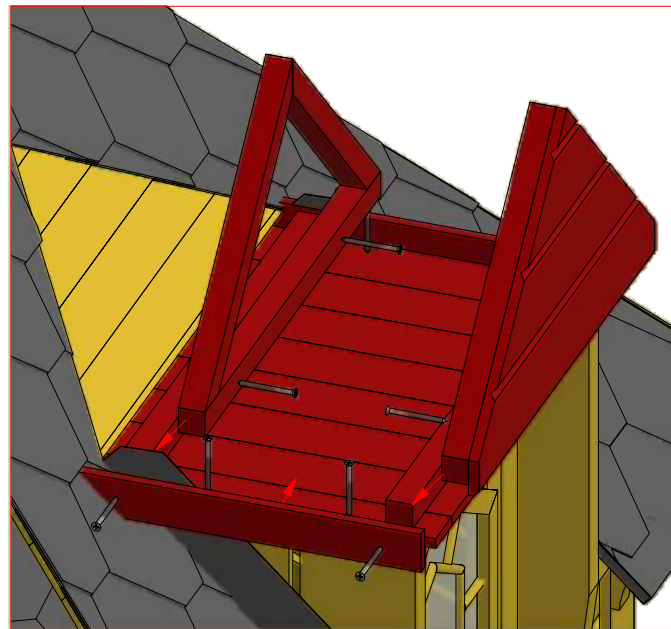

1	S3	3.5x45	32 pcs

1

Sauna cabin 9.2 m² with extension

Screws

1	S2	4x70	16 pcs

Sauna cabin 9.2 m² with extension

Screws

1	S2	4x70	8 pcs
2	S3	3.5x45	4 pcs

Grill cabin 9.2 m² with extension

Screws

1	S2	4x70	8 pcs

1

2

Sauna cabin 9.2 m² with extension

Screws

1	S3	3.5x45	77 pcs