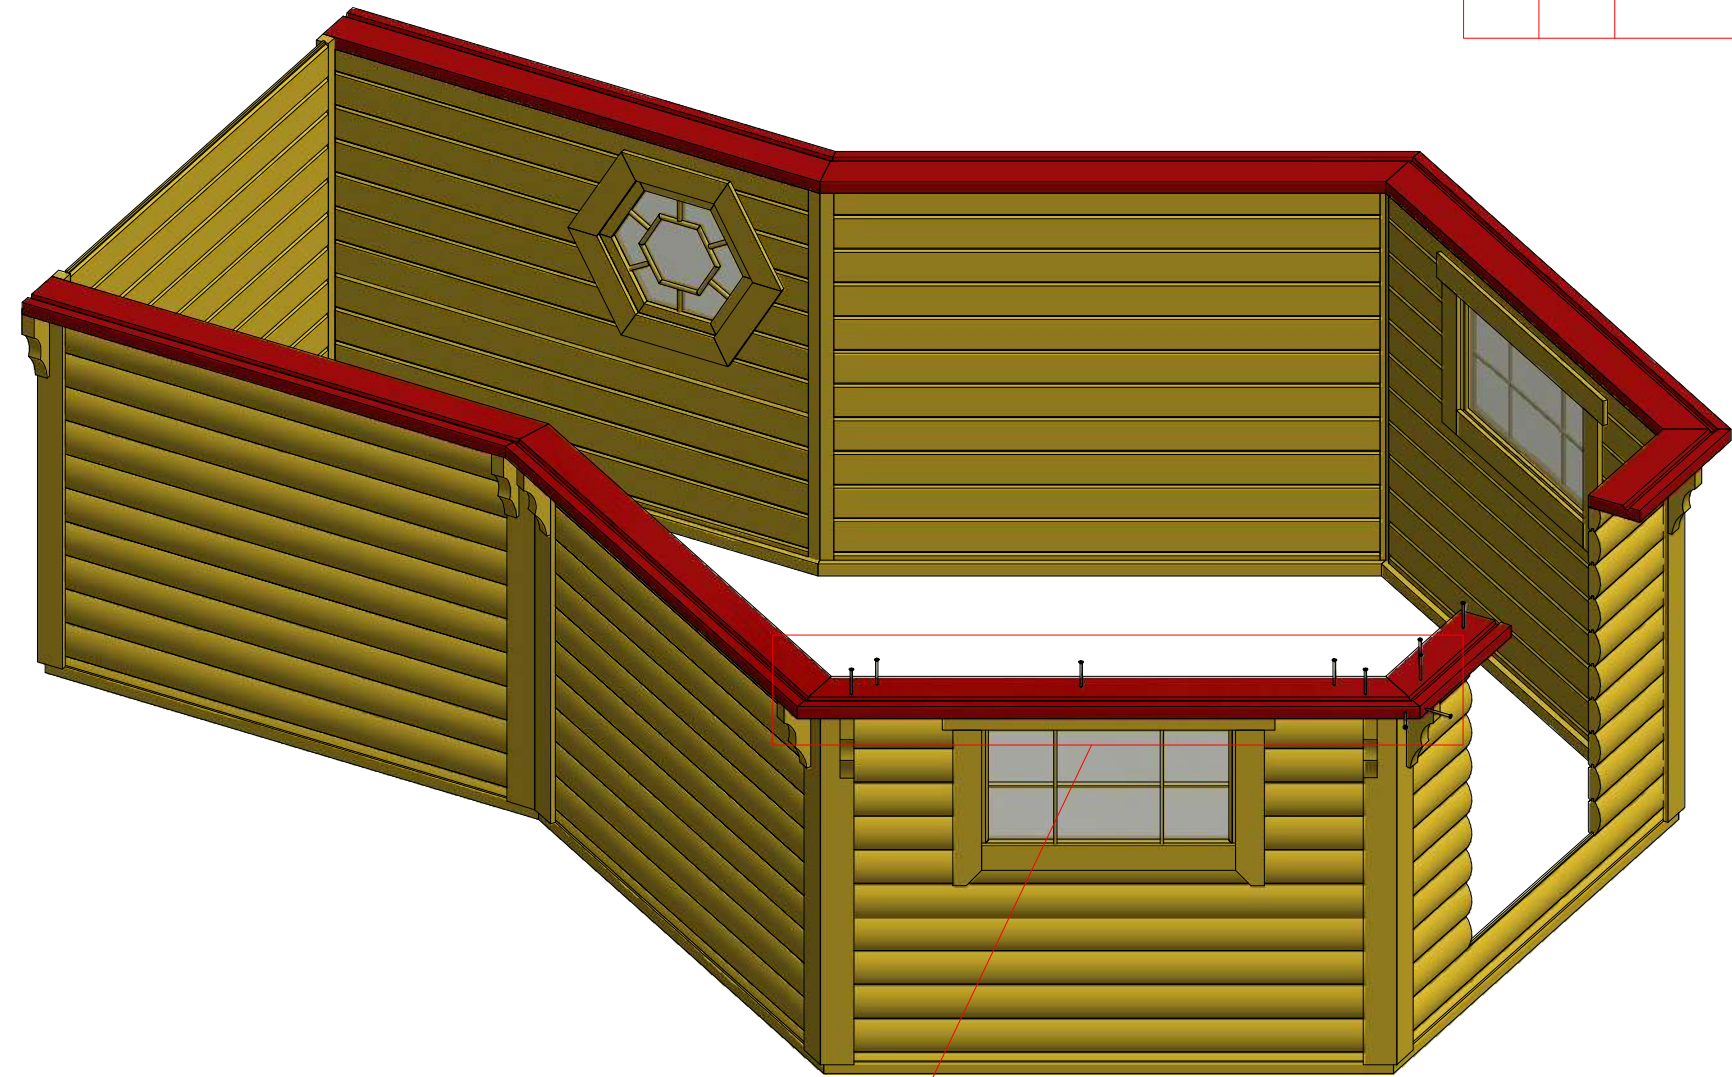

Sauna cabin 9.2 m² with extension

Sauna cabin 9.2 m² with extension

Sauna cabin 9.2 m² with extension

Sauna cabin 9.2 m² with extension

Screws			
1	S1	5x100	16 pcs

Sauna cabin 9.2 m² with extension

Screws

1	S2	4x70	48 pcs

2.1

2.2

Sauna cabin 9.2 m² with extension

Screws

1	S2	4x70	28 pcs
2	S3	3.5x45	42 pcs

Sauna cabin 9.2 m² with extension

Screws

1	S2	4x70	56 pcs

Sauna cabin 9.2 m² with extension

Screws

Sauna cabin 9.2 m² with extension

Screws

1	S2	4x70	16 pcs
---	----	------	--------

Sauna cabin 9.2 m² with extension

Screws			
1	S2	4x70	50 pcs

Grill cabin 9.2 m² with extension