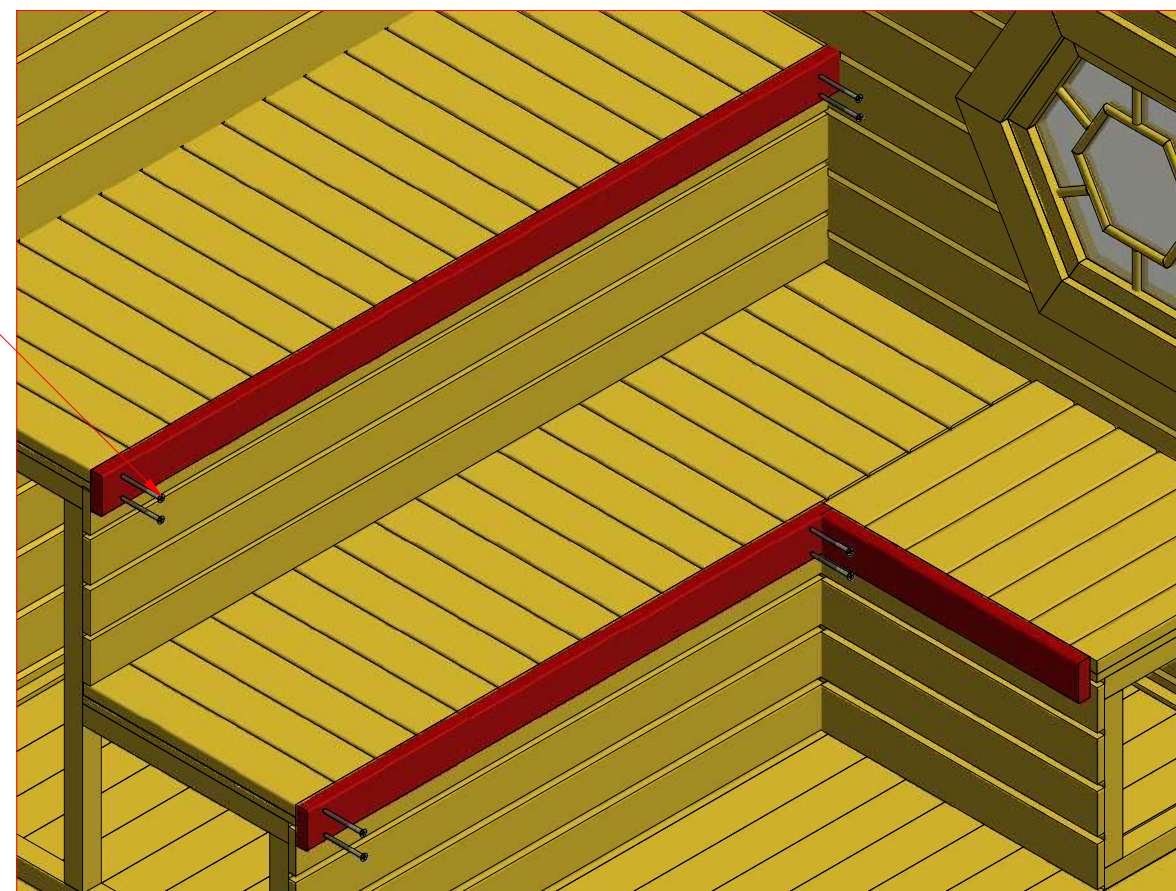

Sauna cabin 9.2 m² with extension

Screws

1	S2	4x70	15 pcs
2	S3	3.5x45	22 pcs

2

1