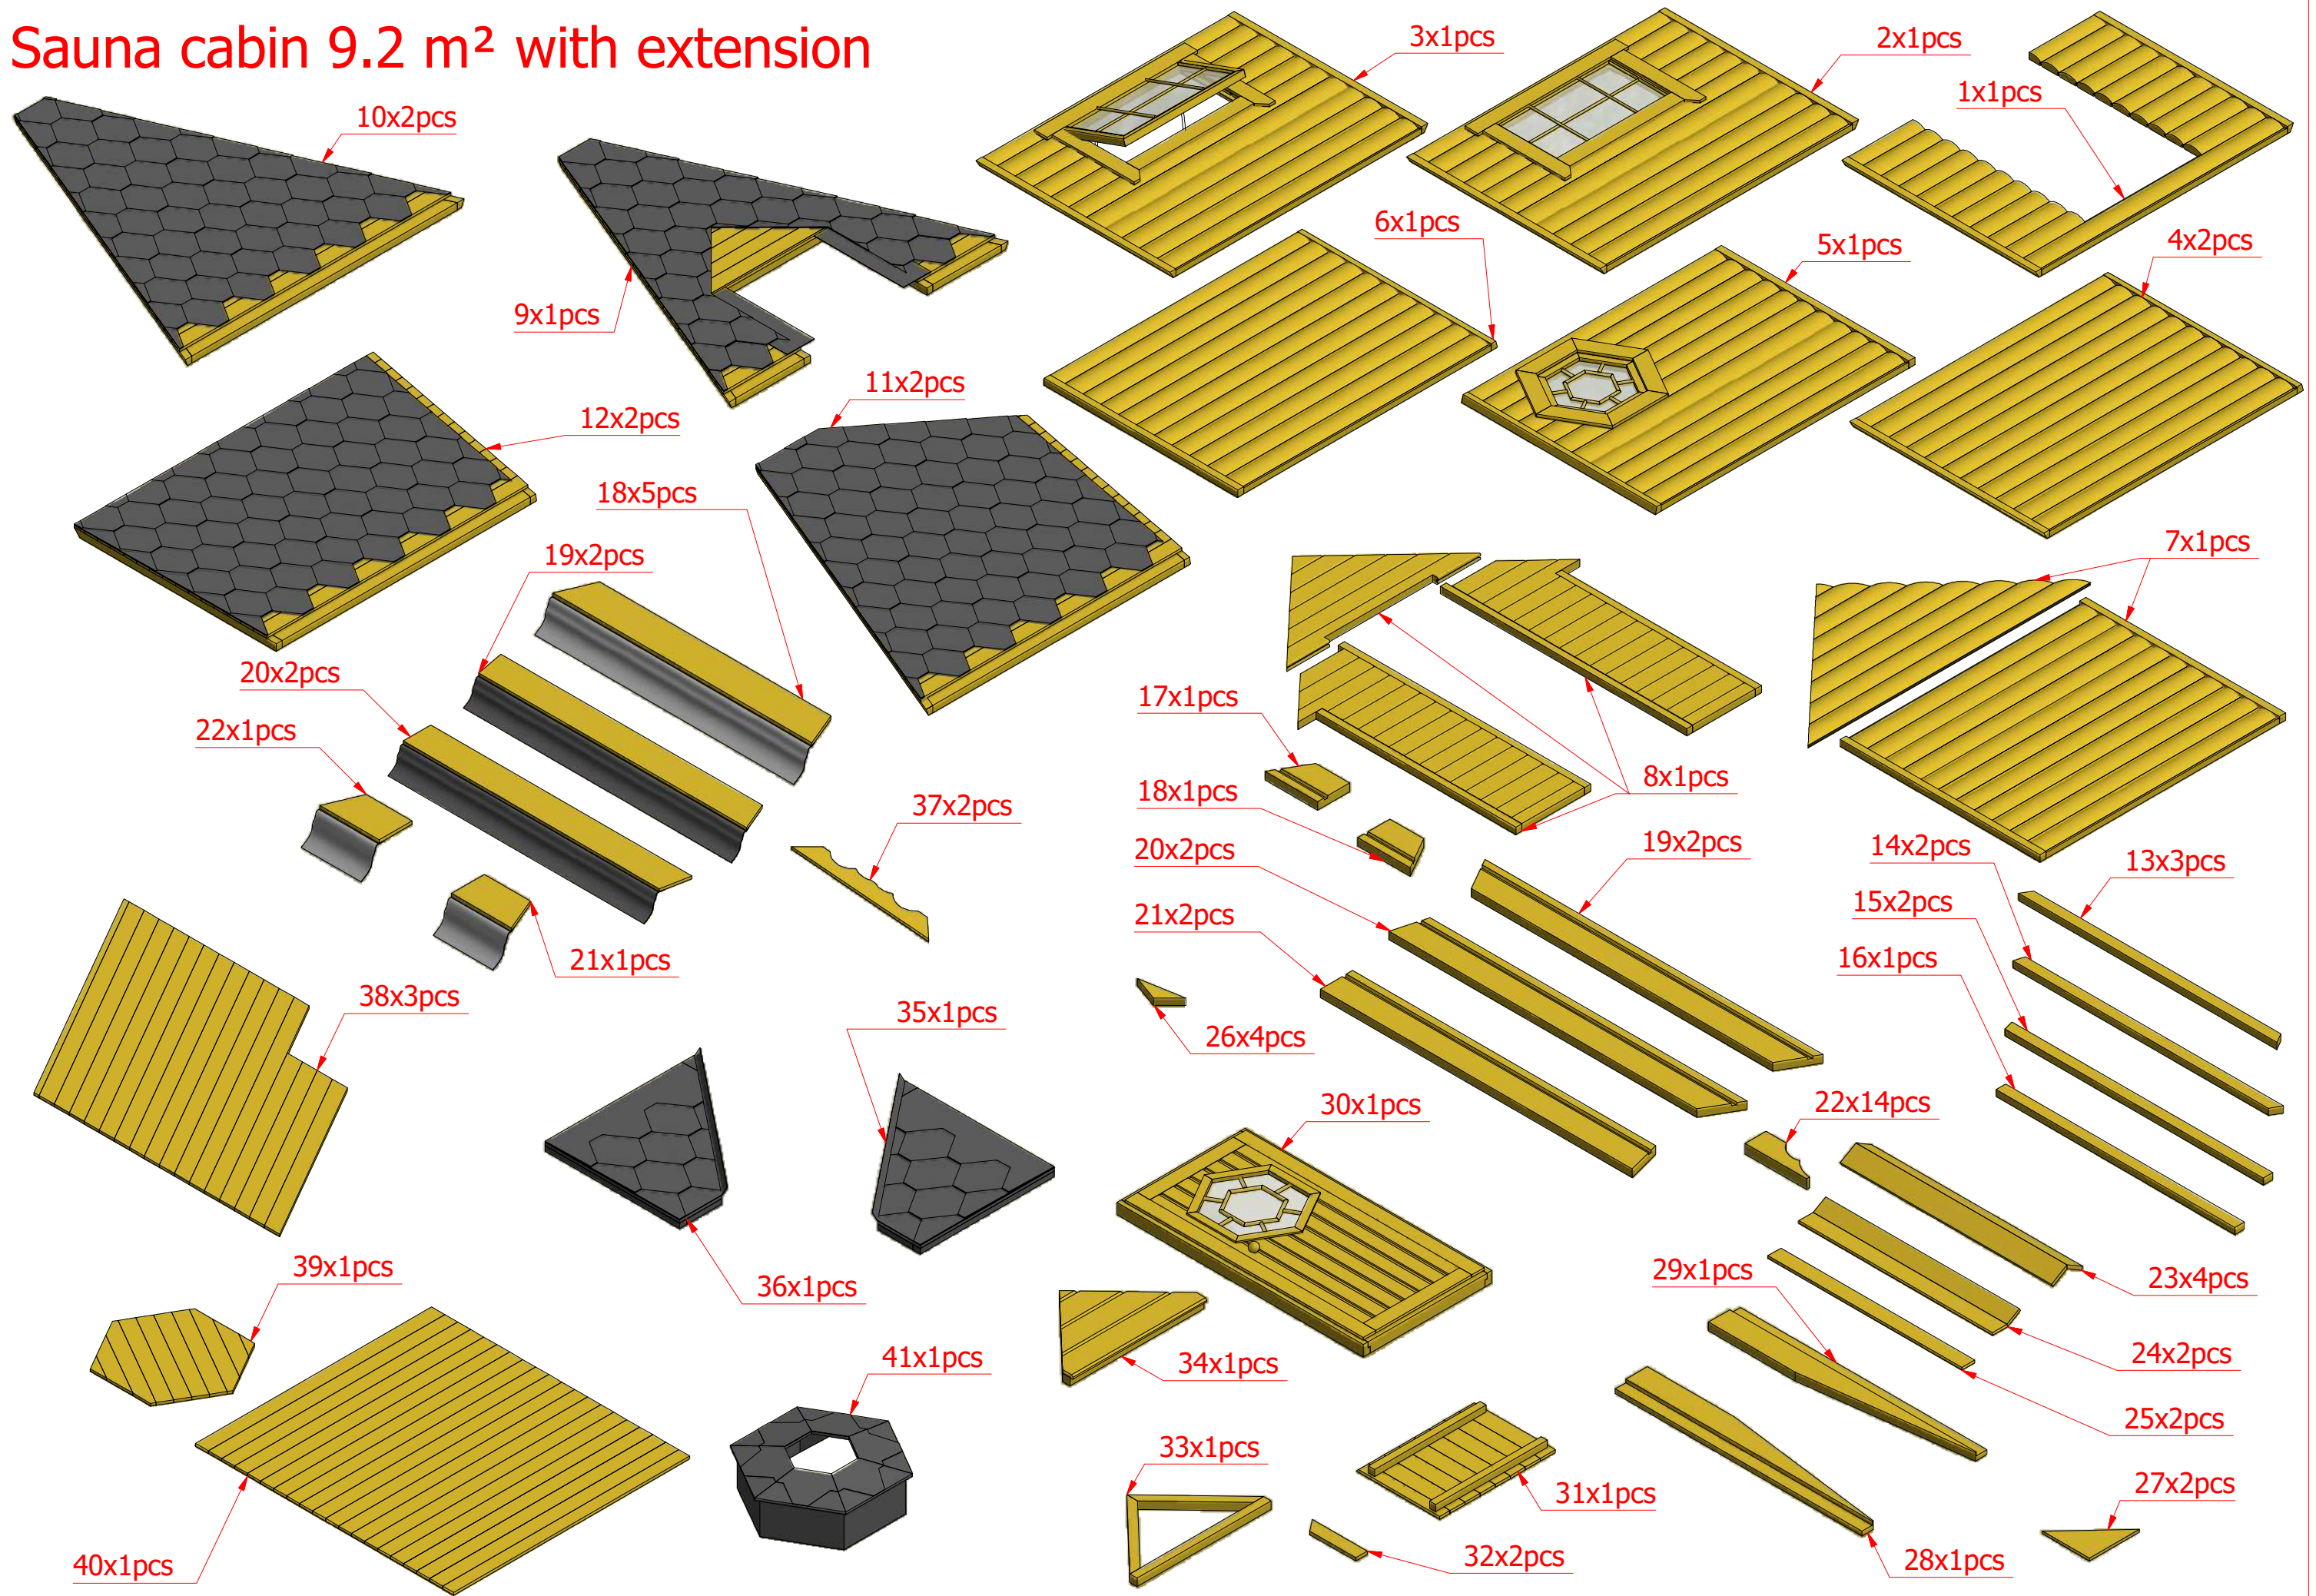

Sauna cabin 9.2 m² with extension

Sauna cabin 9.2 m² with extension

Sauna cabin 9.2 m² with extension

Sauna cabin 9.2 m² with extension

Screws			
1	S1	5x100	16 pcs

Sauna cabin 9.2 m² with extension

Screws

1	S2	4x70	48 pcs

2.1

2.2

Sauna cabin 9.2 m² with extension

Screws

1	S2	4x70	28 pcs
2	S3	3.5x45	42 pcs

Sauna cabin 9.2 m² with extension

Screws

1	S2	4x70	56 pcs