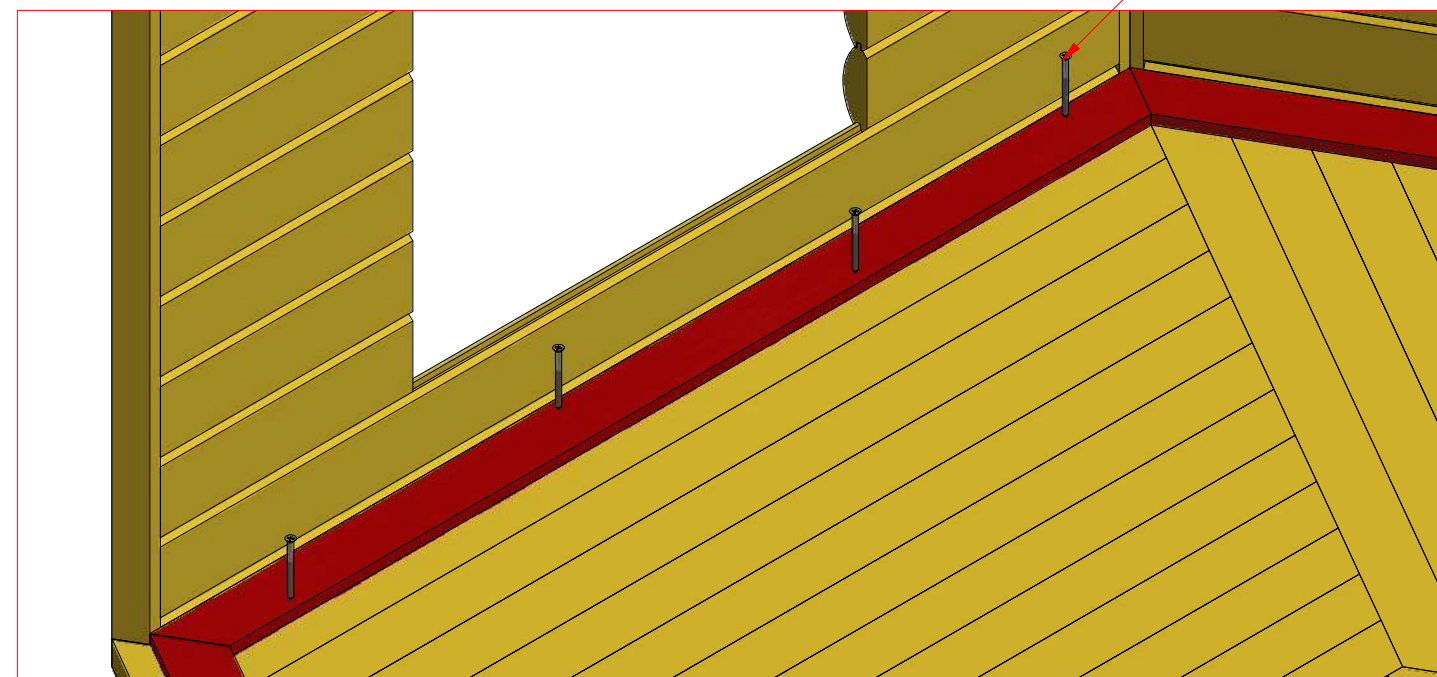

2

1

Sauna cabin 9.2 m² with extension

Screws

1	S3	3.5x45	32 pcs

Sauna cabin 9.2 m² with extension

Screws

1	S2	4x70	66 pcs