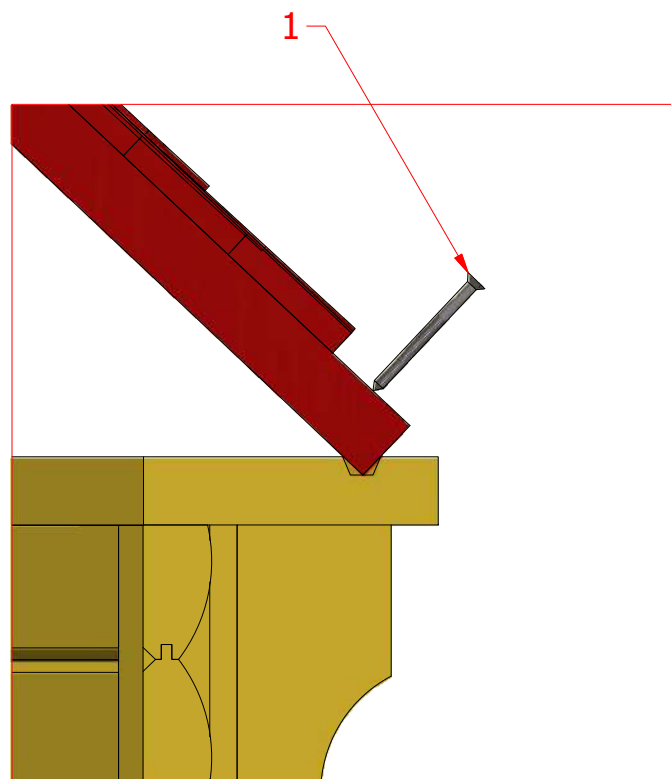

Sauna cabin 9.2 m² with extension

Screws

Sauna cabin 9.2 m² with extension

Screws

1	S2	4x70	16 pcs
---	----	------	--------

Sauna cabin 9.2 m² with extension

Screws			
1	S2	4x70	50 pcs

Grill cabin 9.2 m² with extension

Screws

1	S3	3.5x45	28 pcs
2	V1	2.5x25	

Sauna cabin 9.2 m² with extension

Screws

1	S2	4x70	19pcs

Sauna cabin 9.2 m² with extension

Screws

1	S2	4x70	15 pcs
2	S3	3.5x45	22 pcs