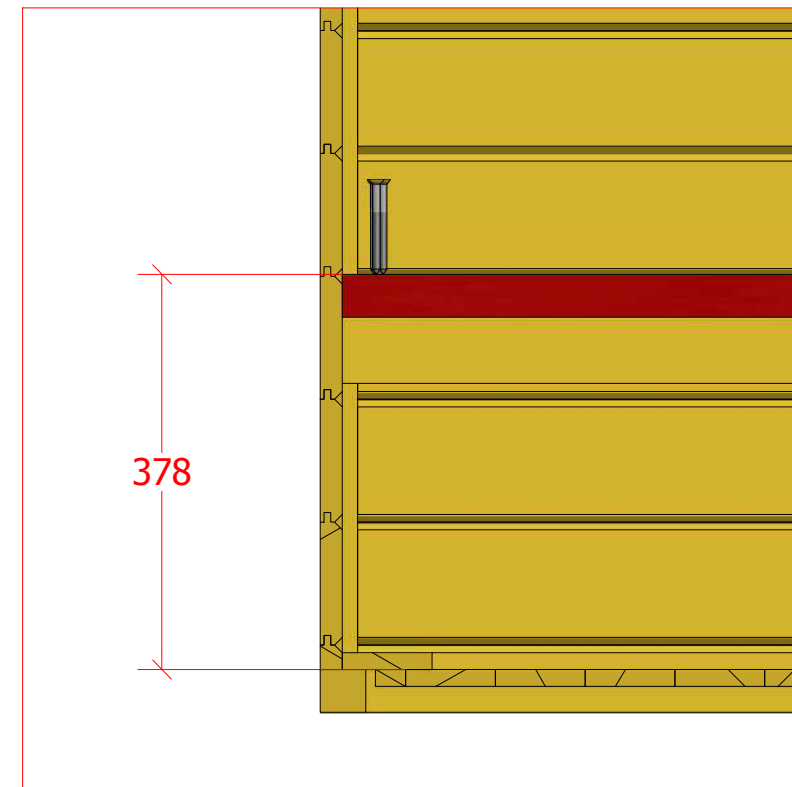

Screws

1	S3	3.5x45	28 pcs
2	V1	2.5x25	

Sauna cabin 9.2 m² with extension

Screws

1	S2	4x70	19pcs

Sauna cabin 9.2 m² with extension

Screws

1	S2	4x70	15 pcs
2	S3	3.5x45	22 pcs

2

1

Sauna cabin 9.2 m² with extension

Screws

1	S3	3.5x45	32 pcs

Sauna cabin 9.2 m² with extension

Screws

1	S2	4x70	66 pcs

Sauna cabin 9.2 m² with extension

Screws

1	S2	4x70	32 pcs

Grill cabin 9.2 m² with extension

Screws

1	S2	4x70	10 pcs

Sauna cabin 9.2 m² with extension

Screws