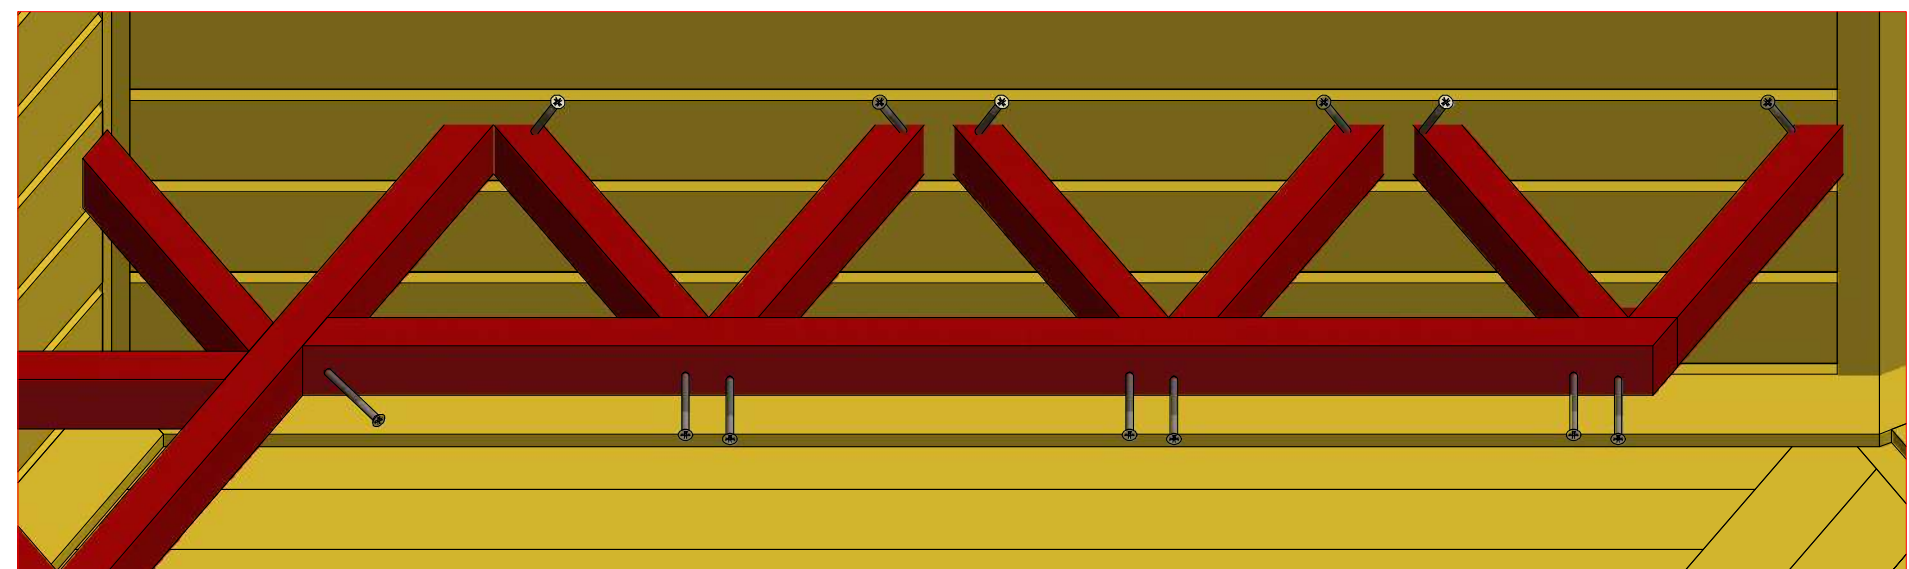

2

1

Sauna cabin 9.2 m² with extension

Screws

1	S3	3.5x45	32 pcs

Sauna cabin 9.2 m² with extension

Screws

1	S2	4x70	66 pcs