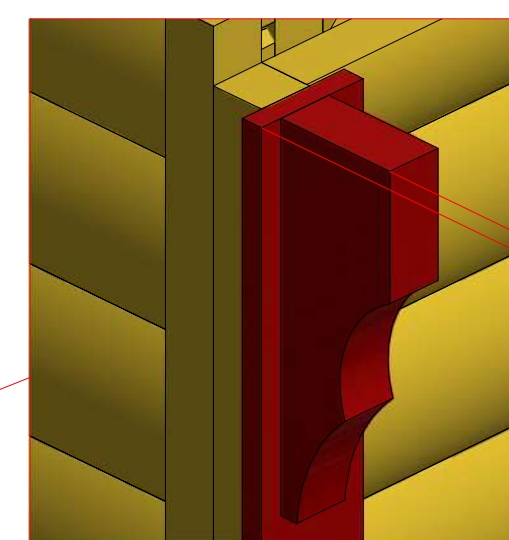

Sauna cabin 9.2 m² with extension

Sauna cabin 9.2 m² with extension

Sauna cabin 9.2 m² with extension

Sauna cabin 9.2 m² with extension

Screws			
1	S1	5x100	16 pcs

Sauna cabin 9.2 m² with extension

Screws

1	S2	4x70	48 pcs

2.1

2.2

Sauna cabin 9.2 m² with extension

Screws

1	S2	4x70	28 pcs
2	S3	3.5x45	42 pcs

Sauna cabin 9.2 m² with extension

Screws

1	S2	4x70	56 pcs