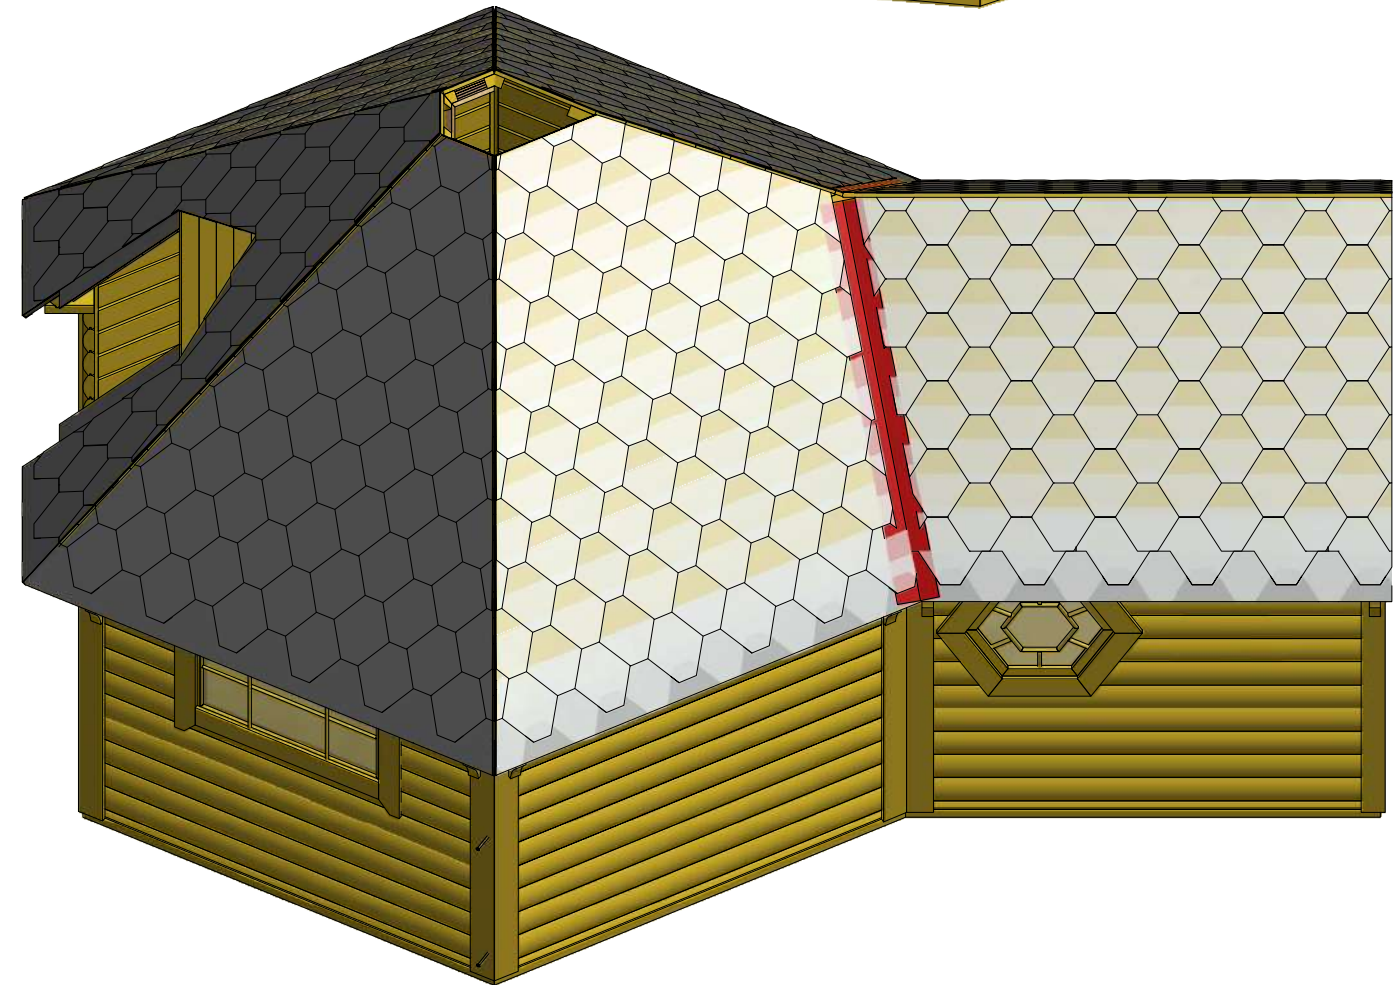

Sauna cabin 9.2 m² with extension

Screws

Sauna cabin 9.2 m² with extension

Screws

1	S2	4x70	16 pcs
---	----	------	--------

Sauna cabin 9.2 m² with extension

Screws			
1	S2	4x70	50 pcs

Grill cabin 9.2 m² with extension

Screws

1	S3	3.5x45	28 pcs
2	V1	2.5x25	

Sauna cabin 9.2 m² with extension

Screws

1	S2	4x70	19pcs

Sauna cabin 9.2 m² with extension

Screws

1	S2	4x70	15 pcs
2	S3	3.5x45	22 pcs