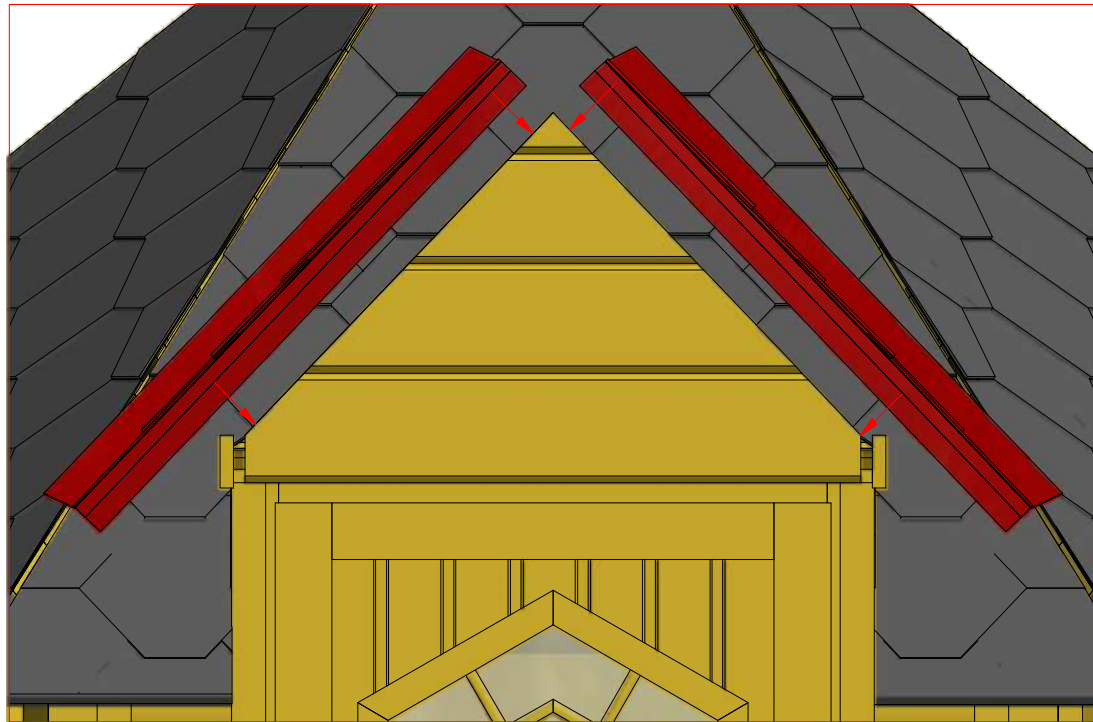

1	S3	3.5x45	32 pcs

1

Sauna cabin 9.2 m² with extension

Screws

1	S2	4x70	16 pcs

Sauna cabin 9.2 m² with extension

Screws

1	S2	4x70	8 pcs
2	S3	3.5x45	4 pcs