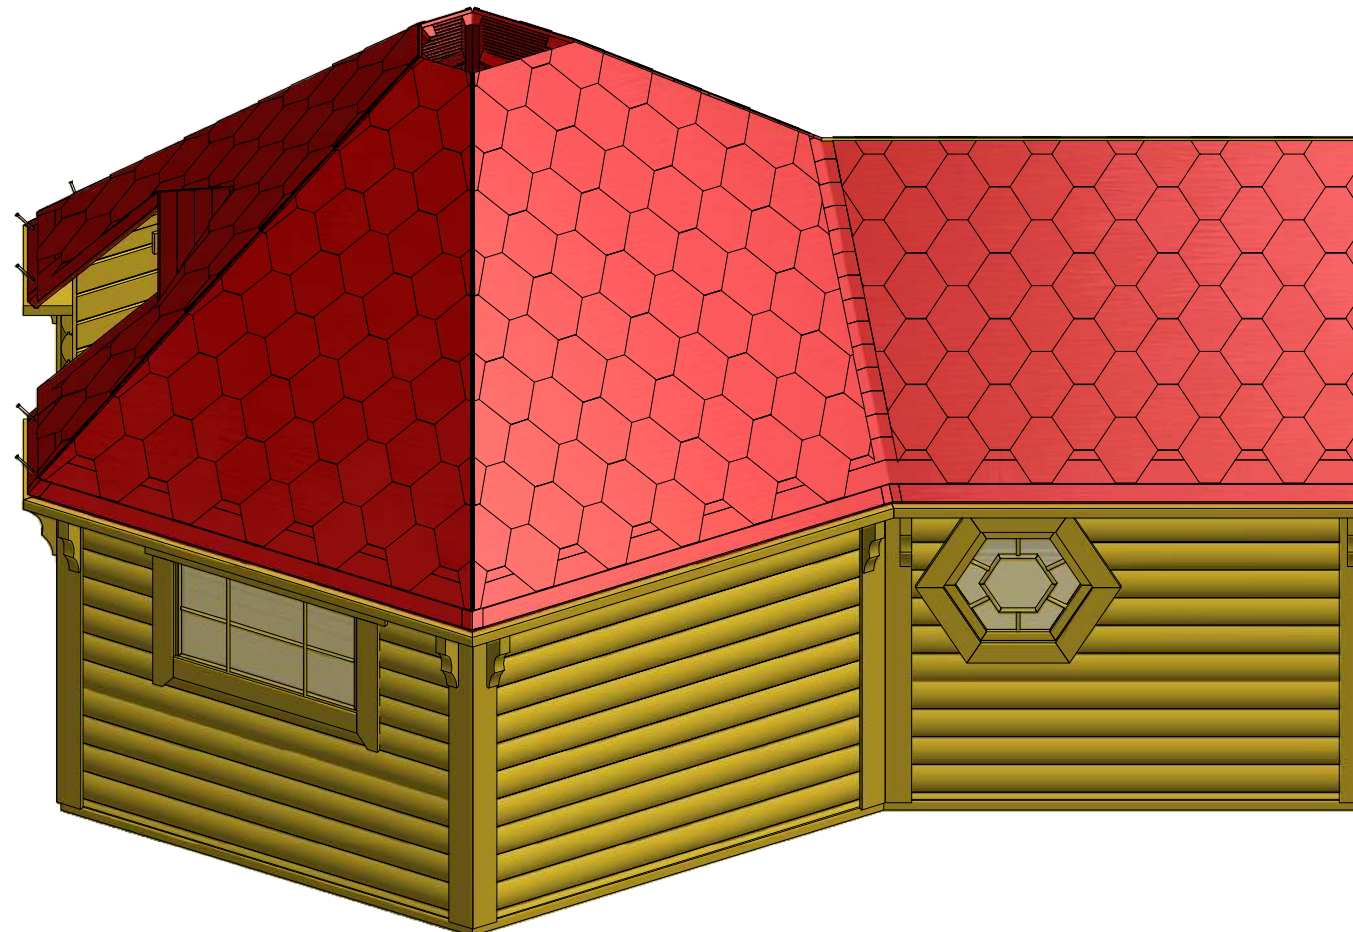

Sauna cabin 9.2 m² with extension

Screws

Sauna cabin 9.2 m² with extension

Screws

1	S2	4x70	16 pcs
---	----	------	--------

Sauna cabin 9.2 m² with extension

Screws			
1	S2	4x70	50 pcs

Grill cabin 9.2 m² with extension