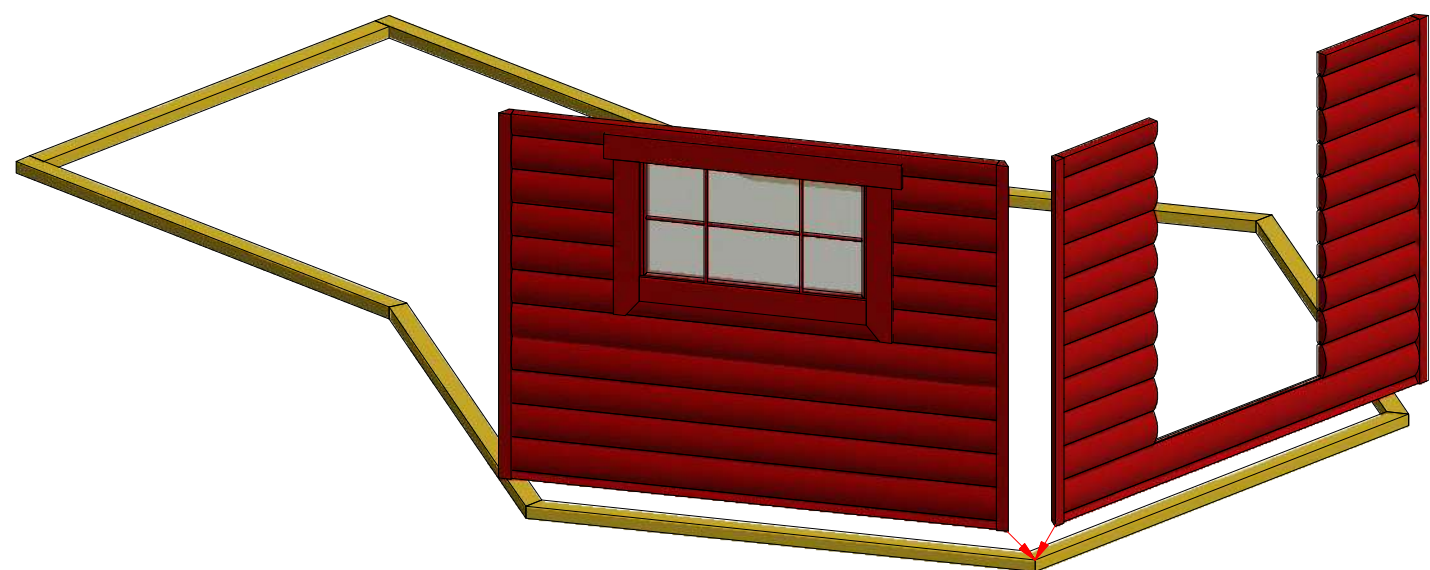

Sauna cabin 9.2 m² with extension

Sauna cabin 9.2 m² with extension

Sauna cabin 9.2 m² with extension

Sauna cabin 9.2 m² with extension

Screws			
1	S1	5x100	16 pcs

Sauna cabin 9.2 m² with extension

Screws

1	S2	4x70	48 pcs

2.1

2.2

Sauna cabin 9.2 m² with extension

Screws

1	S2	4x70	28 pcs
2	S3	3.5x45	42 pcs

Sauna cabin 9.2 m² with extension

Screws

1	S2	4x70	56 pcs