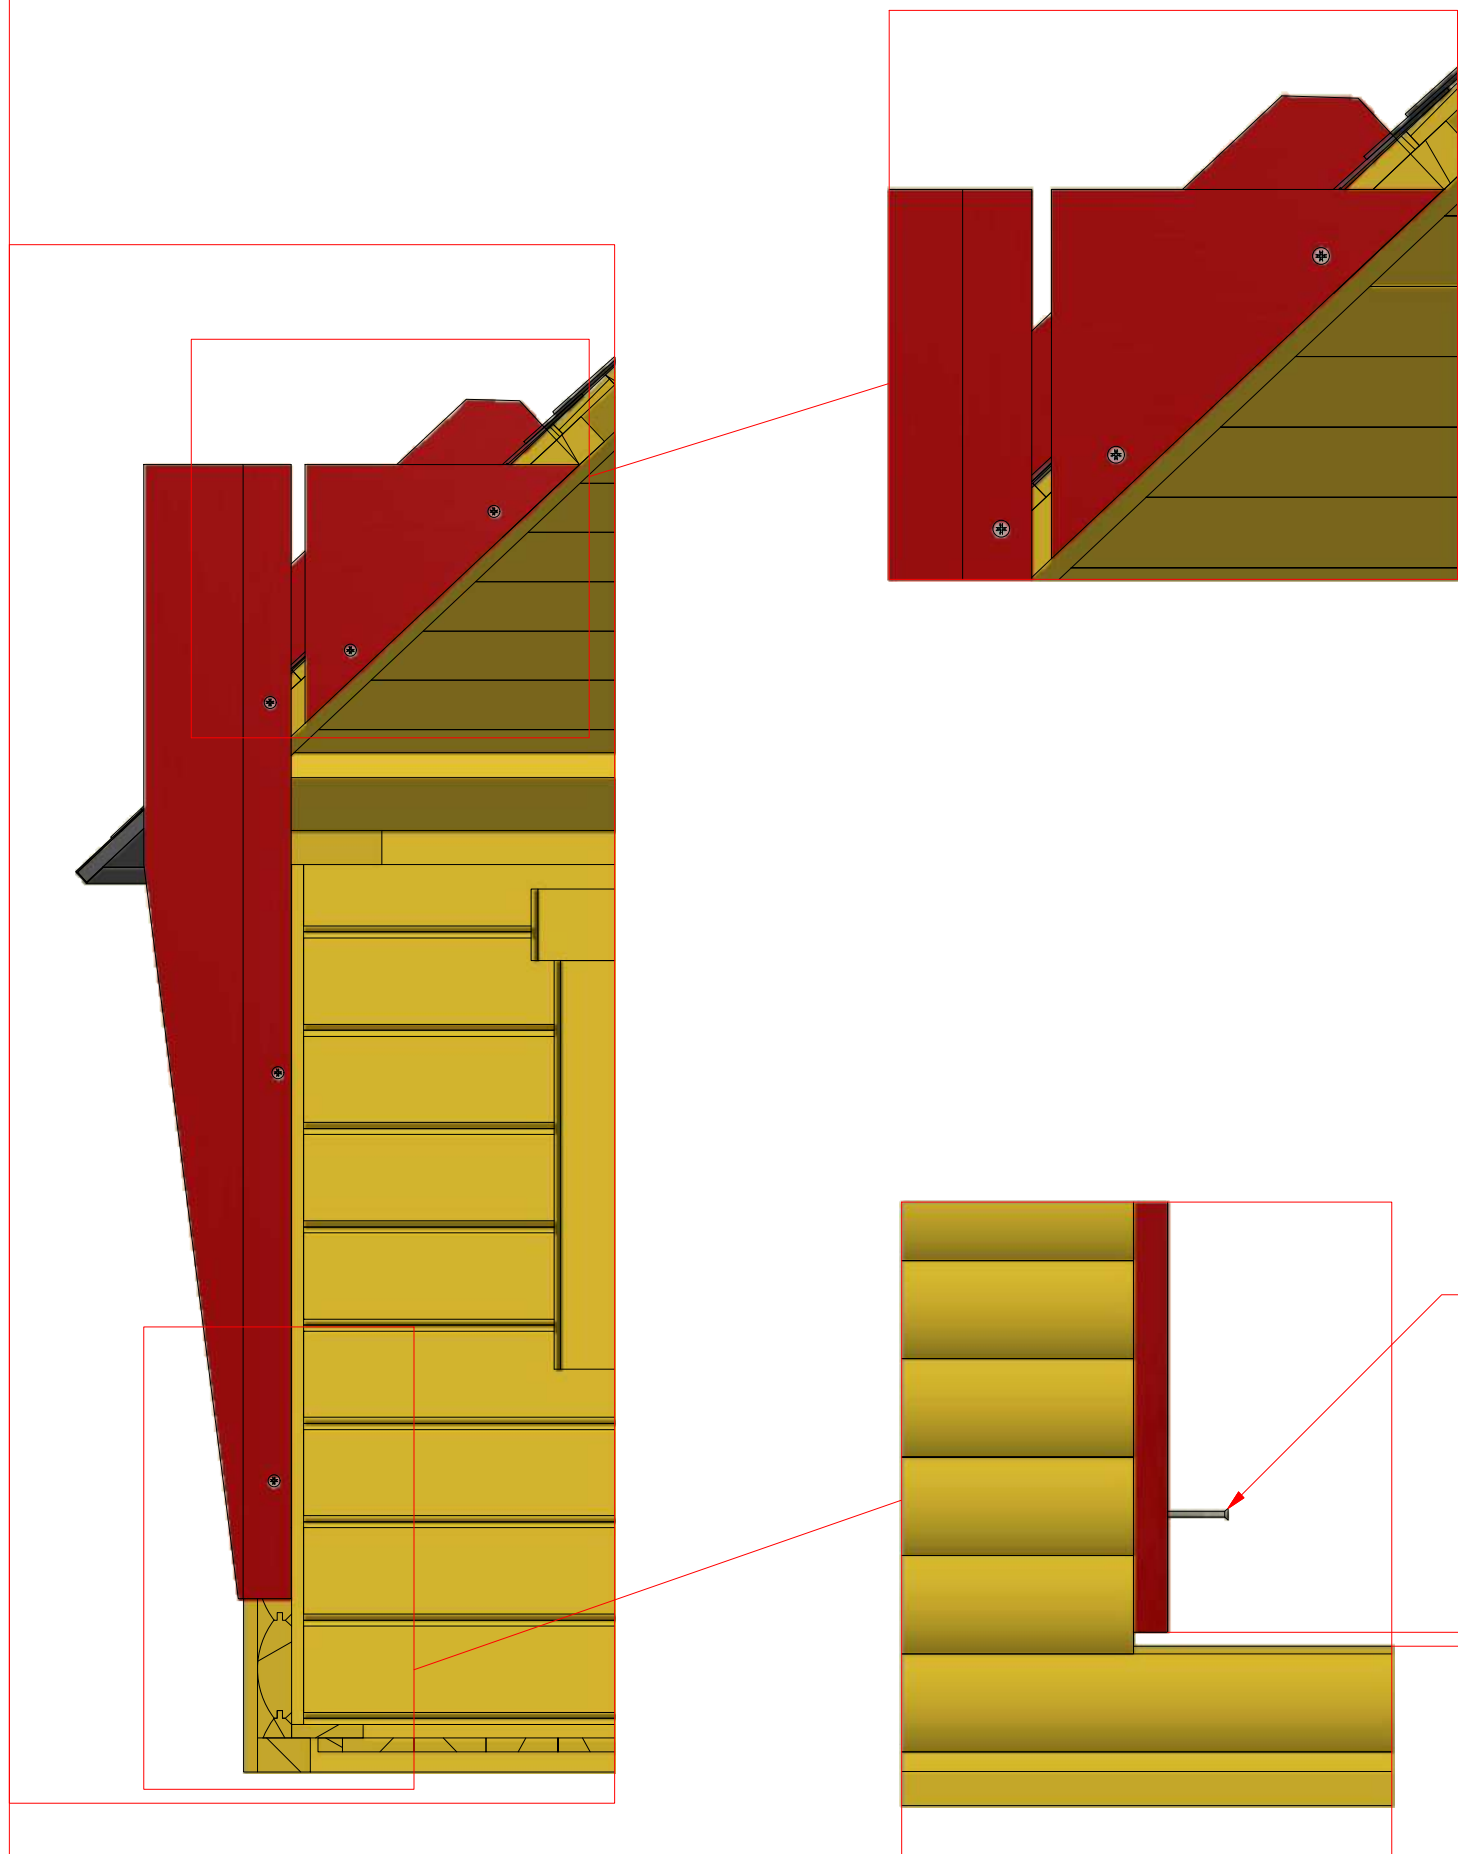

Sauna cabin 9.2 m² with extension

Screws

1	S2	4x70	32 pcs

Grill cabin 9.2 m² with extension

Screws

1	S2	4x70	10 pcs

Sauna cabin 9.2 m² with extension

Screws

1	S3	3.5x45	32 pcs

1

Sauna cabin 9.2 m² with extension

Screws

1	S2	4x70	16 pcs

Sauna cabin 9.2 m² with extension

Screws

1	S2	4x70	8 pcs
2	S3	3.5x45	4 pcs