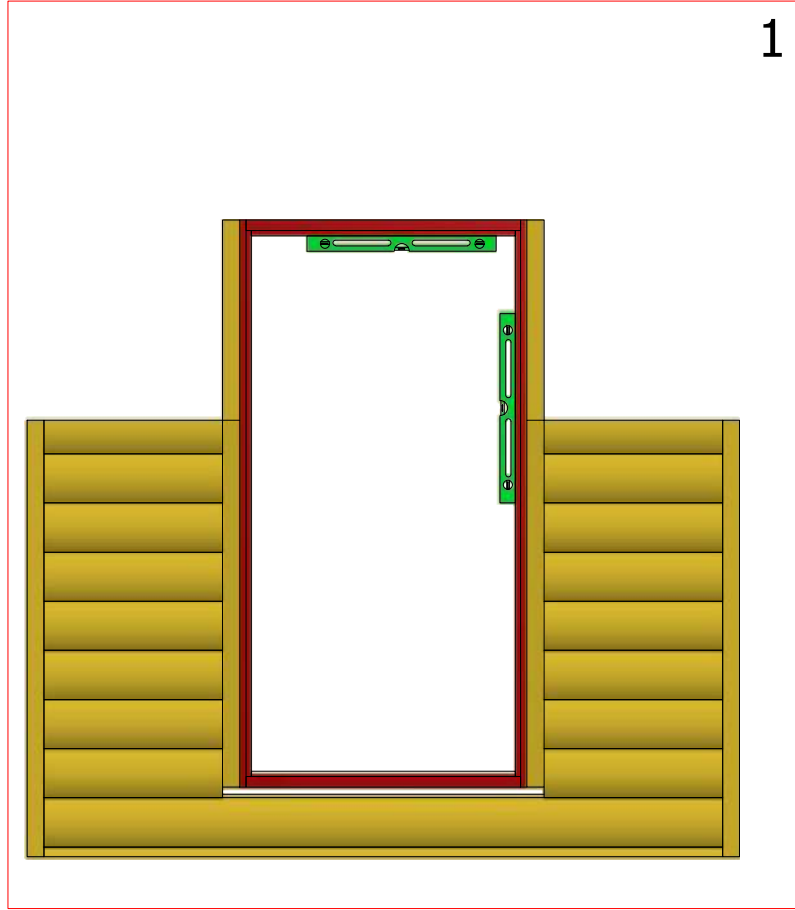

Sauna cabin 9.2 m² with extension

Screws

1	S2	4x70	32 pcs

Grill cabin 9.2 m² with extension

Screws

1	S2	4x70	10 pcs

Sauna cabin 9.2 m² with extension

Screws

1	S3	3.5x45	32 pcs

1

Sauna cabin 9.2 m² with extension

Screws

1	S2	4x70	16 pcs

Sauna cabin 9.2 m² with extension

Screws

1	S2	4x70	8 pcs
2	S3	3.5x45	4 pcs

Grill cabin 9.2 m² with extension

Screws

1	S2	4x70	8 pcs

1

2

Sauna cabin 9.2 m² with extension

Screws

1	S3	3.5x45	77 pcs