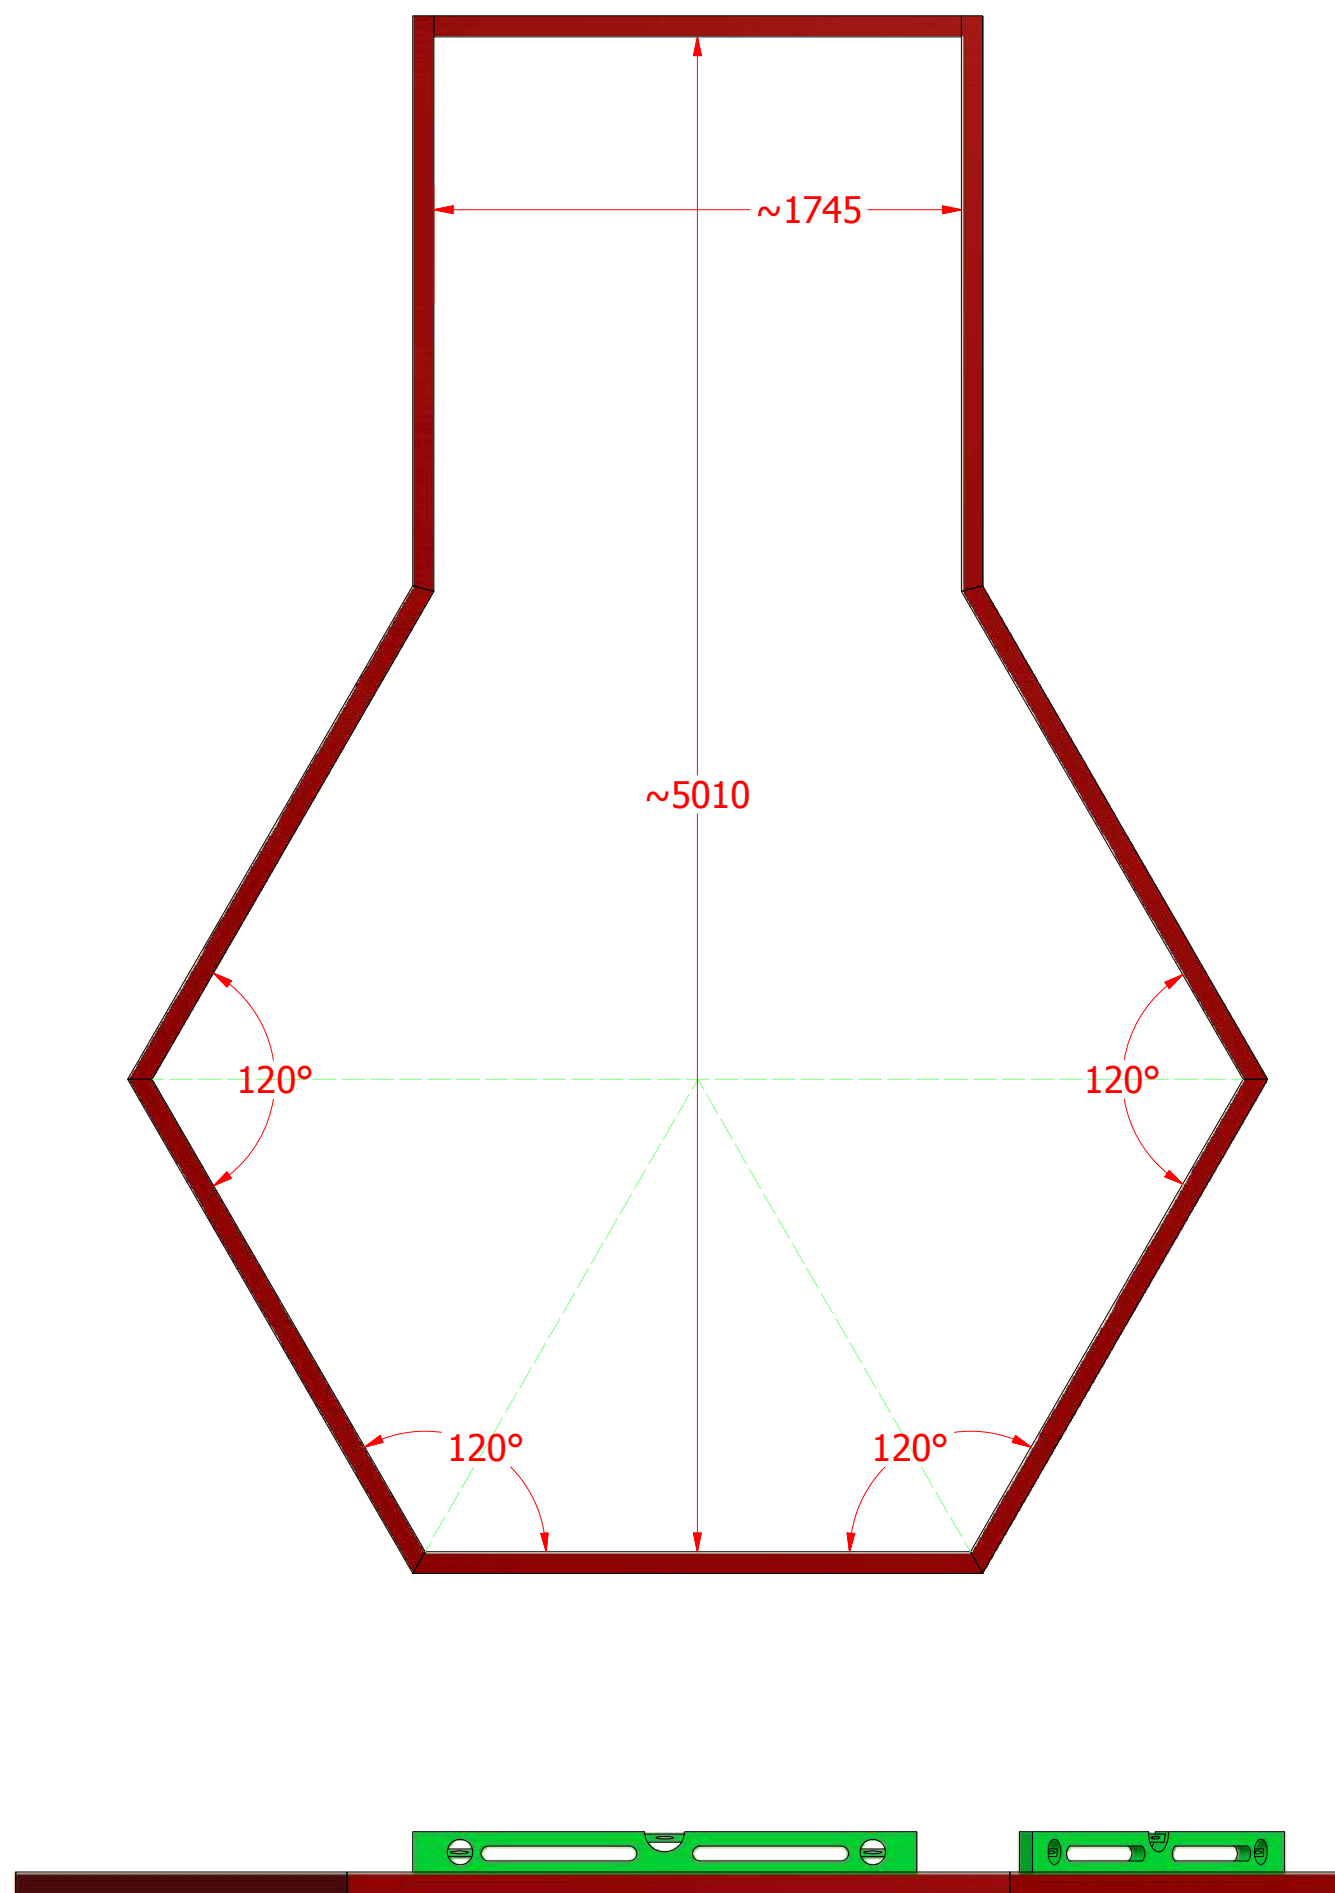

Sauna cabin 9.2 m² with extension

Sauna cabin 9.2 m² with extension

Sauna cabin 9.2 m² with extension

Sauna cabin 9.2 m² with extension

Screws			
1	S1	5x100	16 pcs

Sauna cabin 9.2 m² with extension

Screws

1	S2	4x70	48 pcs

2.1

2.2

Sauna cabin 9.2 m² with extension

Screws

1	S2	4x70	28 pcs
2	S3	3.5x45	42 pcs

Sauna cabin 9.2 m² with extension

Screws

1	S2	4x70	56 pcs

Sauna cabin 9.2 m² with extension

Screws

Sauna cabin 9.2 m² with extension

Screws

1	S2	4x70	16 pcs
---	----	------	--------

Sauna cabin 9.2 m² with extension

Screws			
1	S2	4x70	50 pcs

Grill cabin 9.2 m² with extension