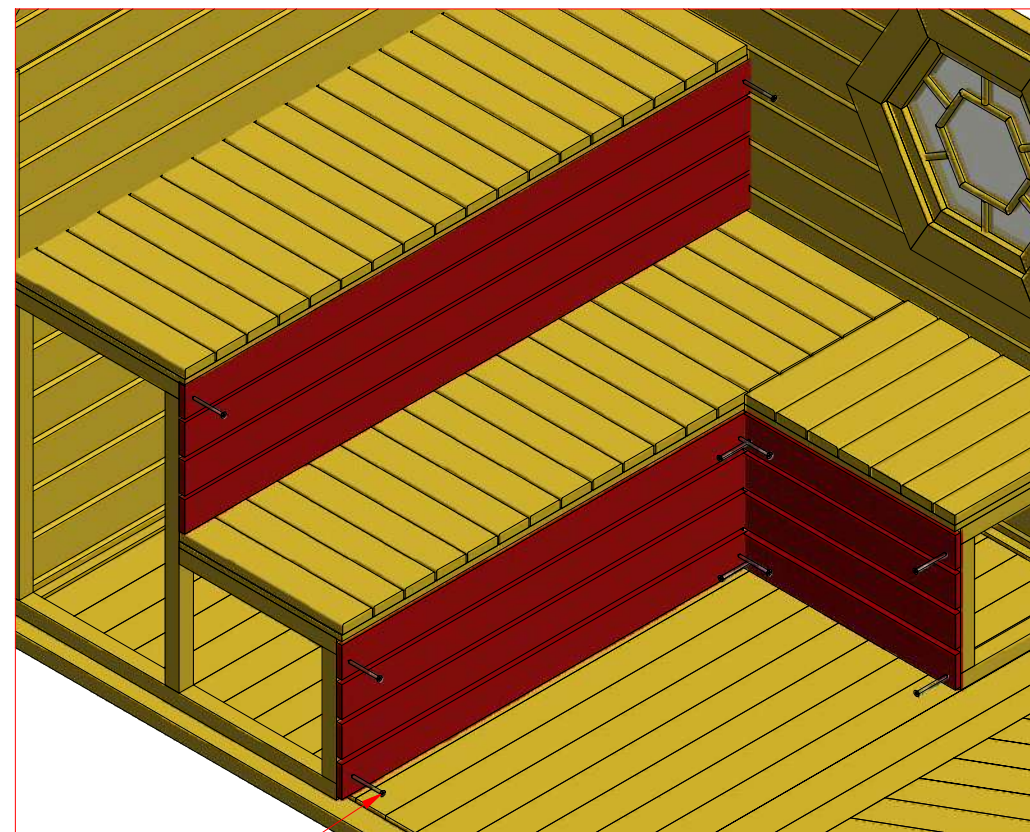

Screws

1	S3	3.5x45	28 pcs
2	V1	2.5x25	

Sauna cabin 9.2 m² with extension

Screws

1	S2	4x70	19pcs

Sauna cabin 9.2 m² with extension

Screws

1	S2	4x70	15 pcs
2	S3	3.5x45	22 pcs

2

1

Sauna cabin 9.2 m² with extension

Screws

1	S3	3.5x45	32 pcs

Sauna cabin 9.2 m² with extension

Screws

1	S2	4x70	66 pcs