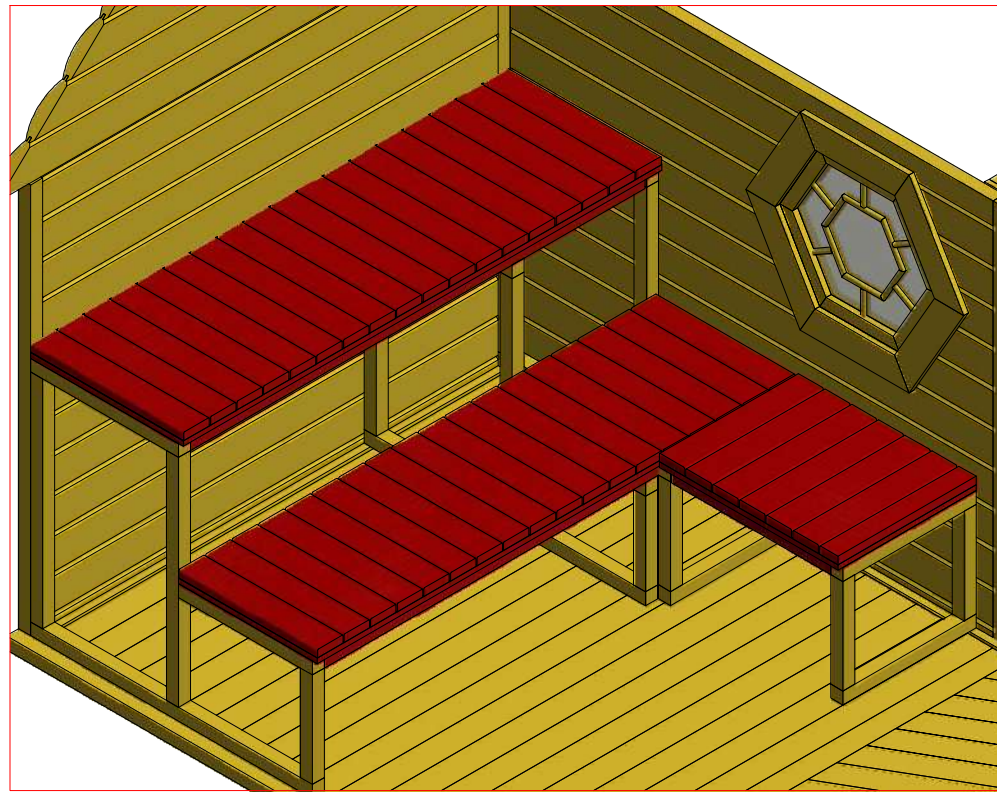

Screws

1	S3	3.5x45	28 pcs
2	V1	2.5x25	

Sauna cabin 9.2 m² with extension

Screws

1	S2	4x70	19pcs

Sauna cabin 9.2 m² with extension

Screws

1	S2	4x70	15 pcs
2	S3	3.5x45	22 pcs