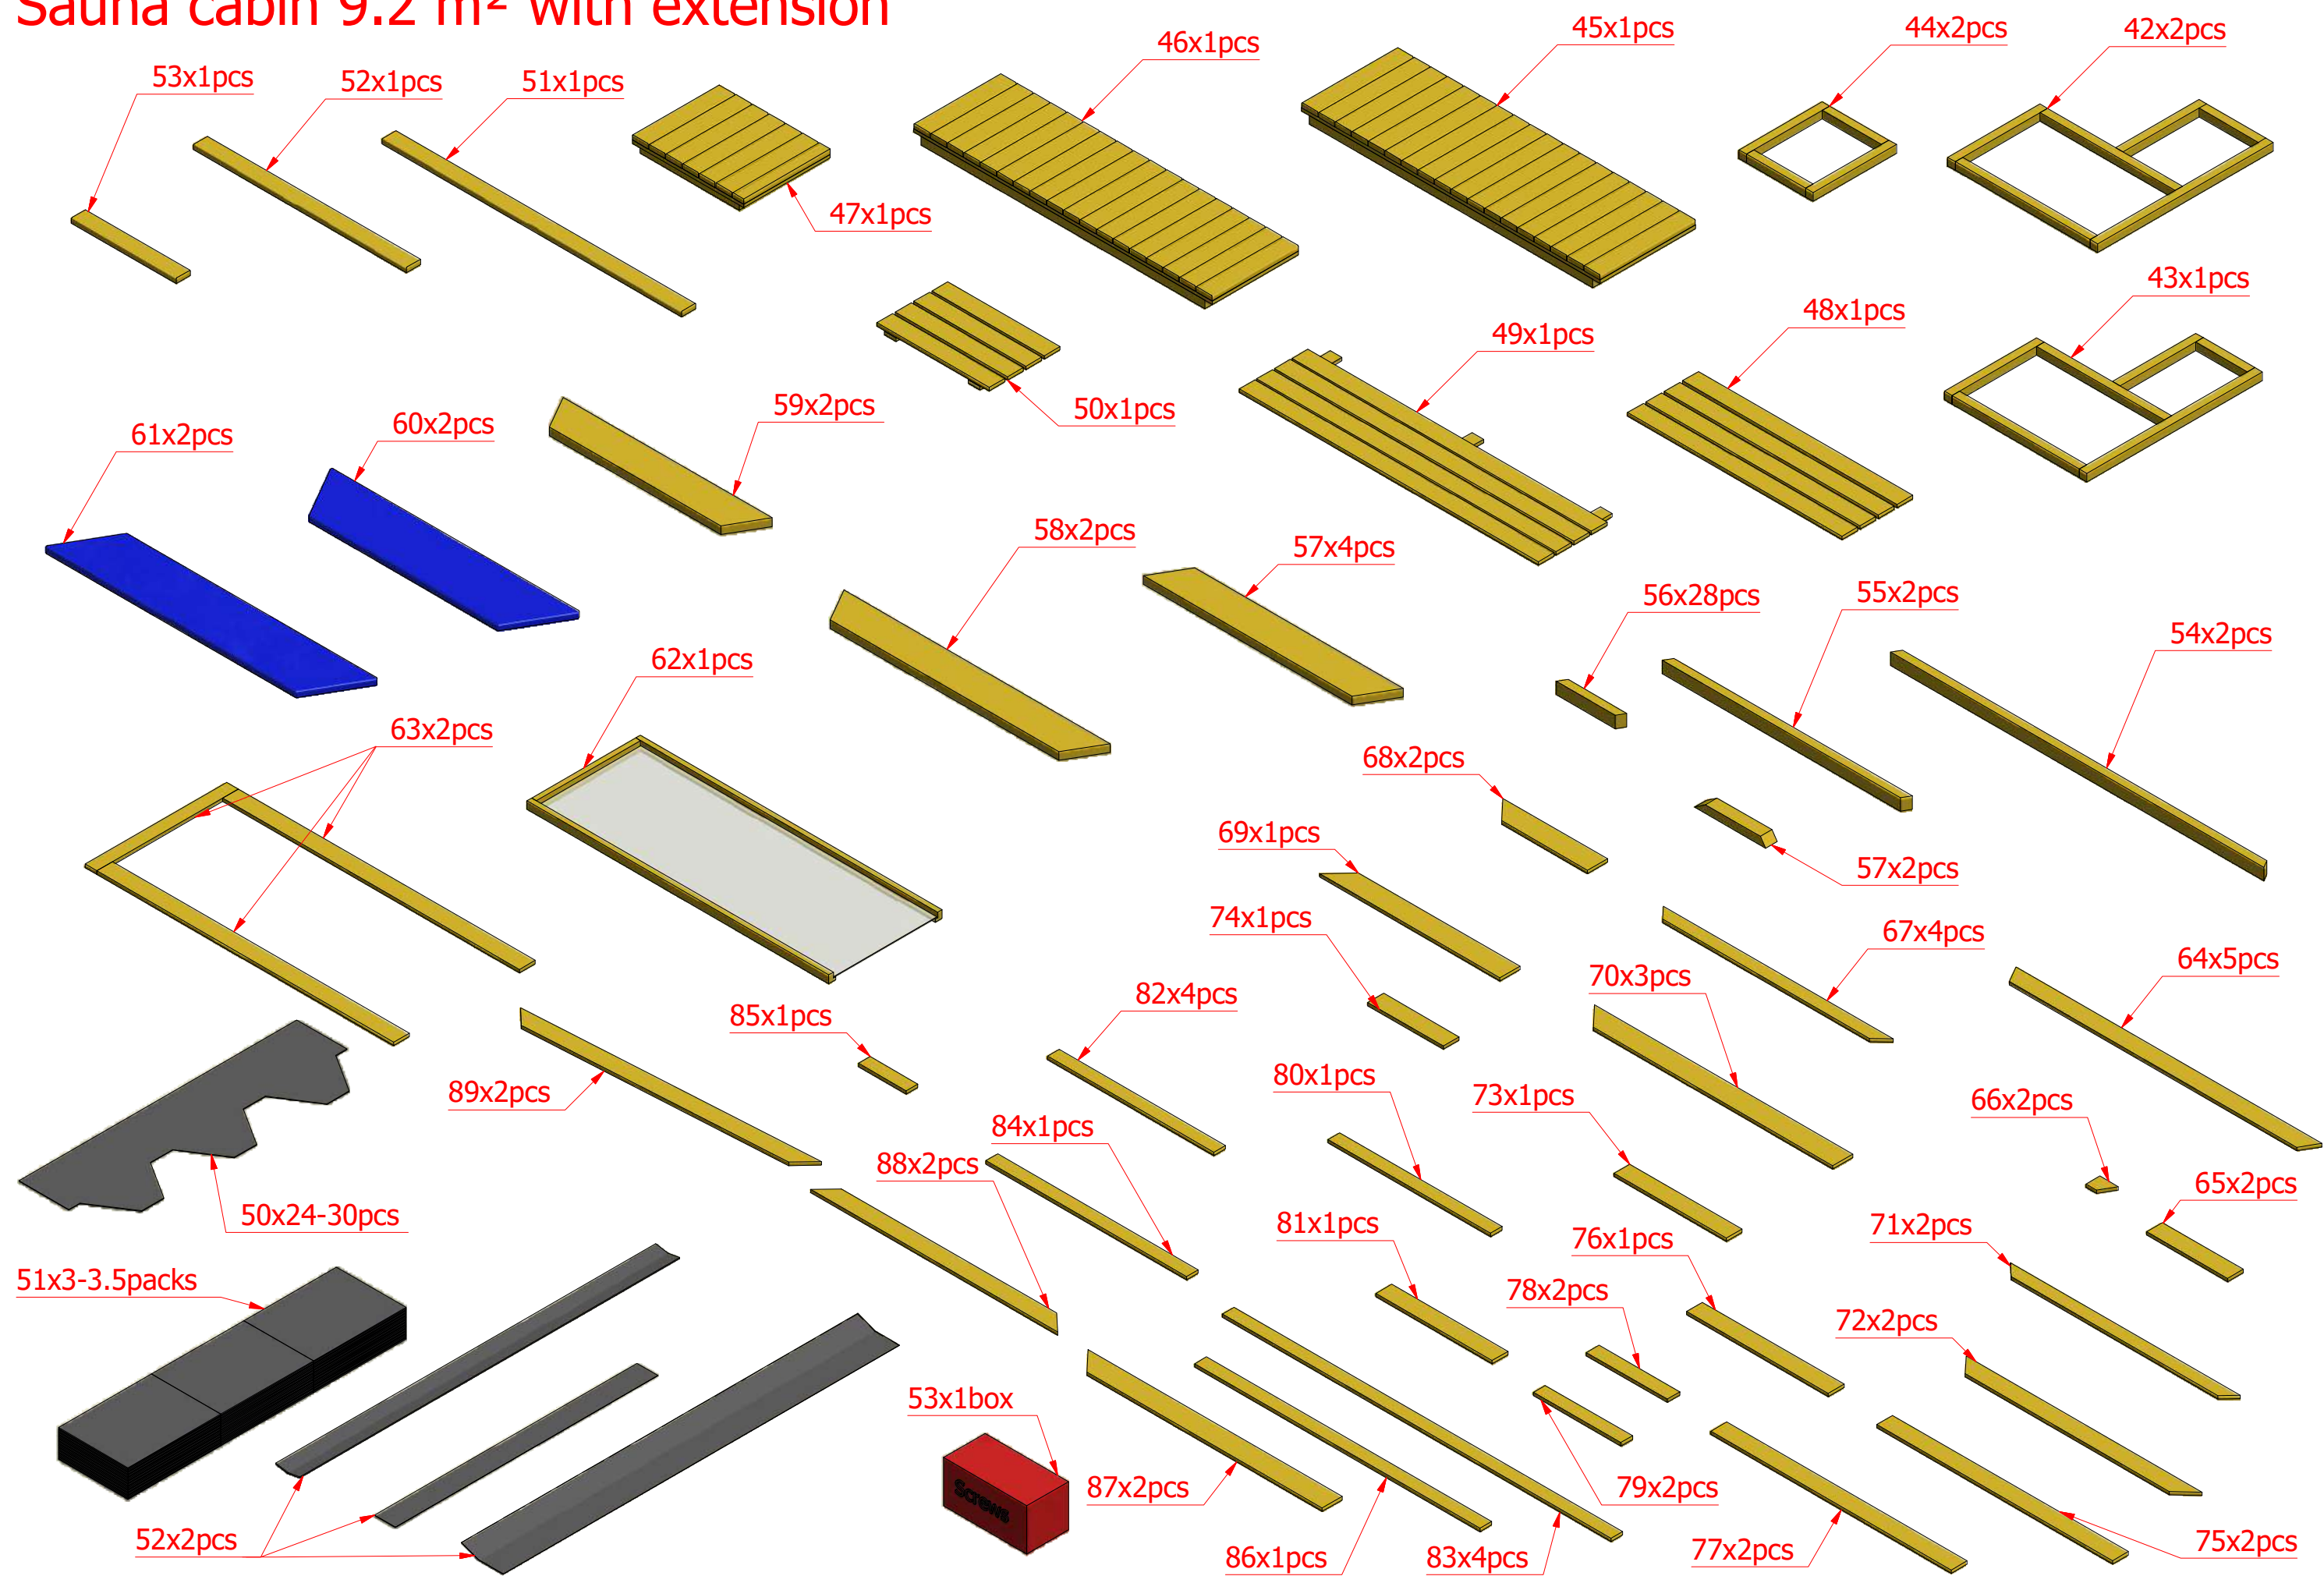

Sauna cabin 9.2 m² with extension

Sauna cabin 9.2 m² with extension

Sauna cabin 9.2 m² with extension

Sauna cabin 9.2 m² with extension

Screws			
1	S1	5x100	16 pcs

Sauna cabin 9.2 m² with extension

Screws

1	S2	4x70	48 pcs

2.1

2.2

Sauna cabin 9.2 m² with extension

Screws

1	S2	4x70	28 pcs
2	S3	3.5x45	42 pcs

Sauna cabin 9.2 m² with extension

Screws

1	S2	4x70	56 pcs