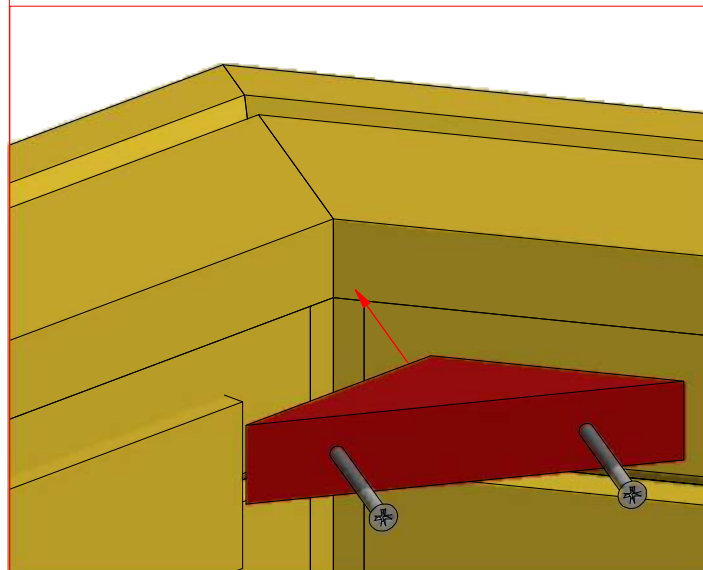

2.1

2.2

Sauna cabin 9.2 m² with extension

Screws

1	S2	4x70	28 pcs
2	S3	3.5x45	42 pcs

Sauna cabin 9.2 m² with extension

Screws

1	S2	4x70	56 pcs

Sauna cabin 9.2 m² with extension

Screws

Sauna cabin 9.2 m² with extension

Screws

1	S2	4x70	16 pcs
---	----	------	--------

Sauna cabin 9.2 m² with extension

Screws			
1	S2	4x70	50 pcs

Grill cabin 9.2 m² with extension