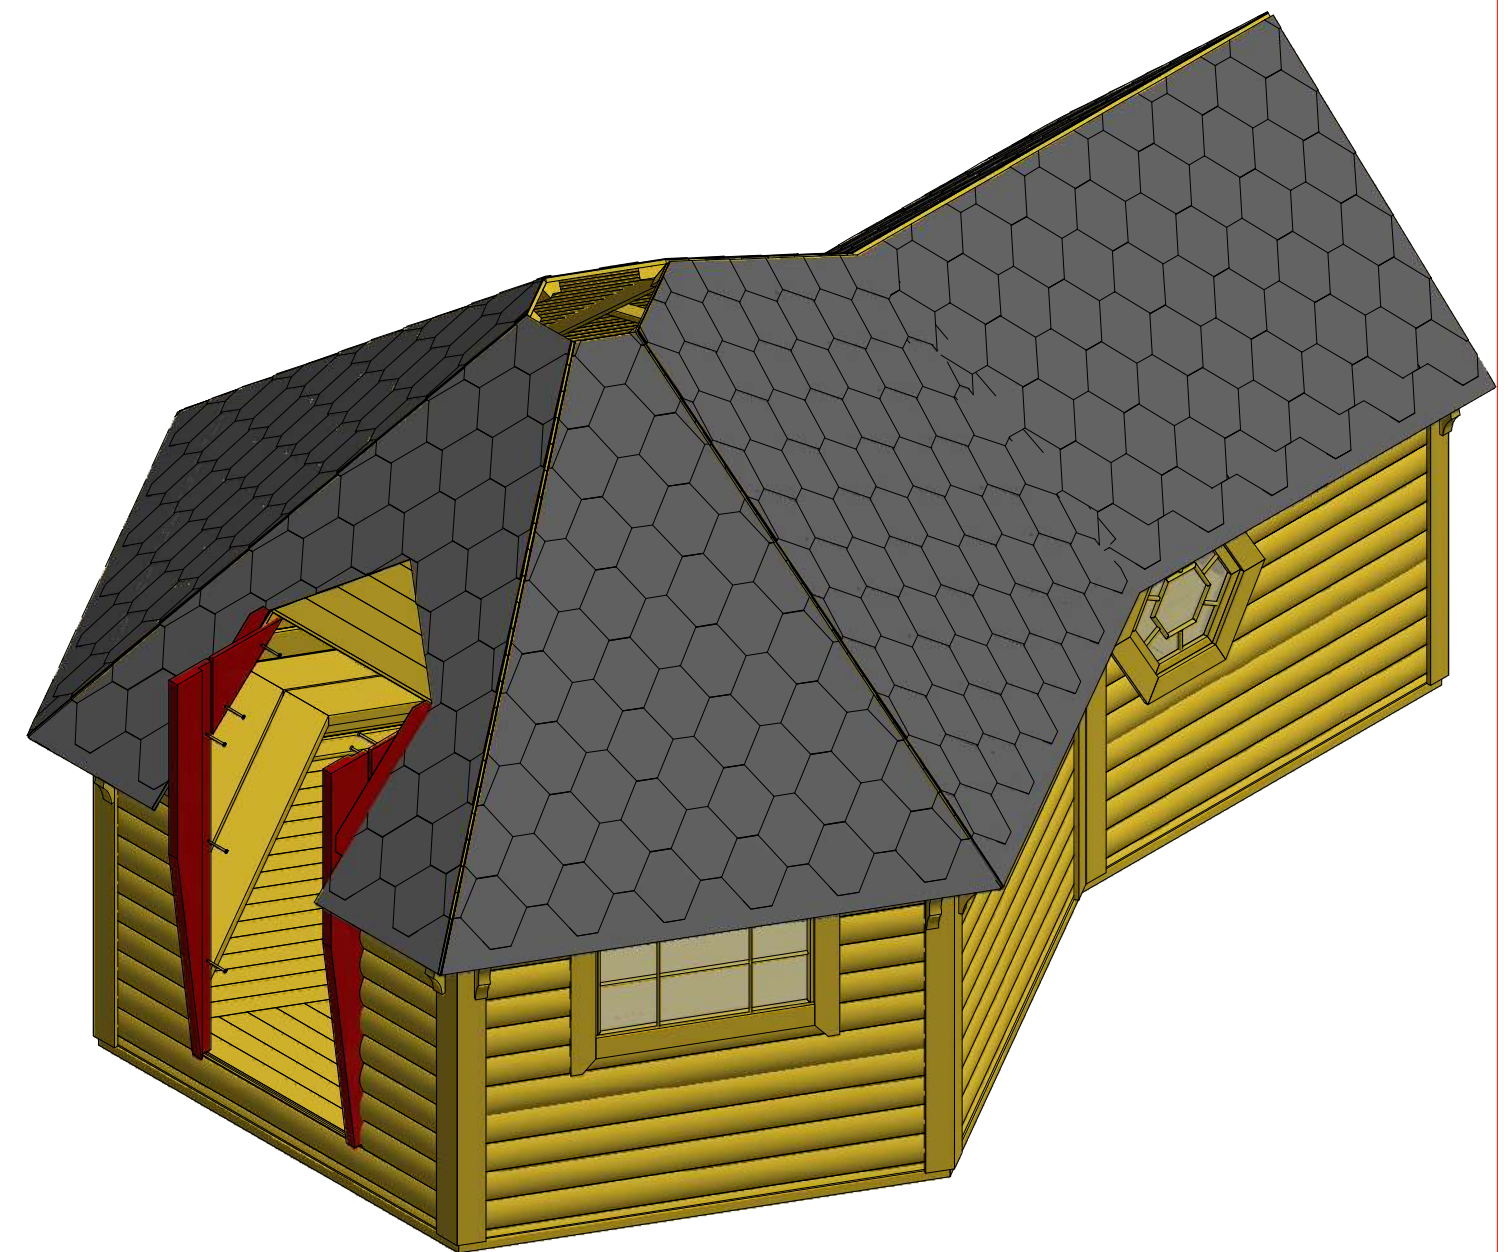

Sauna cabin 9.2 m² with extension

Screws

1	S2	4x70	32 pcs

Grill cabin 9.2 m² with extension

Screws

1	S2	4x70	10 pcs

Sauna cabin 9.2 m² with extension

Screws

1	S3	3.5x45	32 pcs

1

Sauna cabin 9.2 m² with extension

Screws

1	S2	4x70	16 pcs

Sauna cabin 9.2 m² with extension

Screws

1	S2	4x70	8 pcs
2	S3	3.5x45	4 pcs