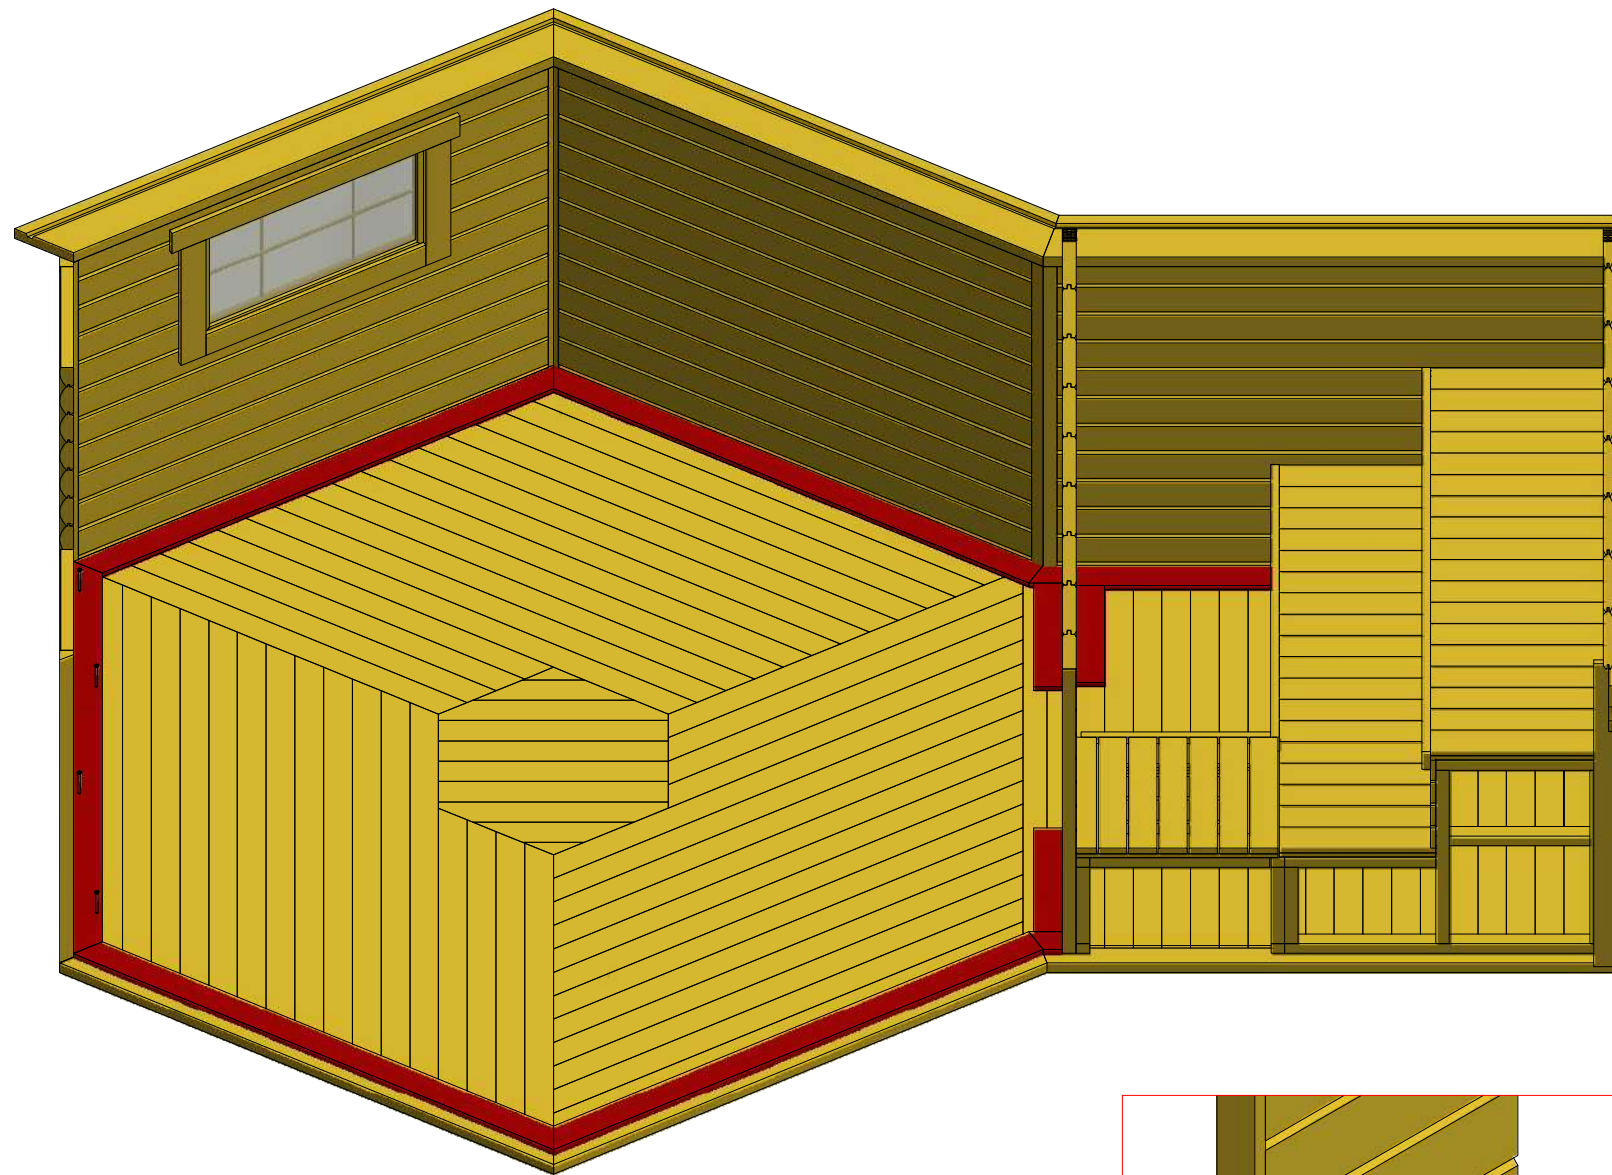

2

1

Sauna cabin 9.2 m² with extension

Screws

1	S3	3.5x45	32 pcs

Sauna cabin 9.2 m² with extension

Screws

1	S2	4x70	66 pcs

Sauna cabin 9.2 m² with extension

Screws

1	S2	4x70	32 pcs

Grill cabin 9.2 m² with extension

Screws

1	S2	4x70	10 pcs

Sauna cabin 9.2 m² with extension

Screws

1	S3	3.5x45	32 pcs

1

Sauna cabin 9.2 m² with extension

Screws

1	S2	4x70	16 pcs

Sauna cabin 9.2 m² with extension

Screws

1	S2	4x70	8 pcs
2	S3	3.5x45	4 pcs