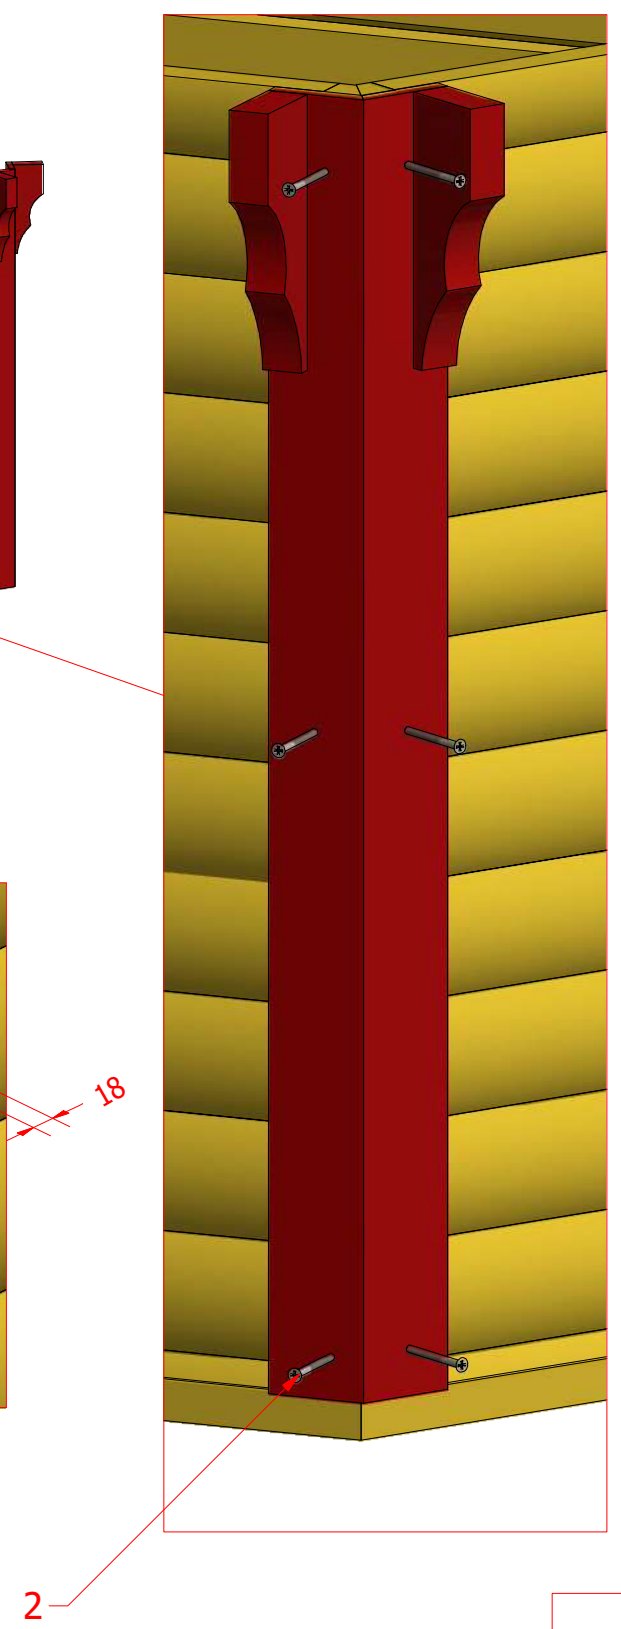

Sauna cabin 9.2 m² with extension

Sauna cabin 9.2 m² with extension

Sauna cabin 9.2 m² with extension

Sauna cabin 9.2 m² with extension

Screws			
1	S1	5x100	16 pcs

Sauna cabin 9.2 m² with extension

Screws

1	S2	4x70	48 pcs

2.1

2.2

Sauna cabin 9.2 m² with extension

Screws

1	S2	4x70	28 pcs
2	S3	3.5x45	42 pcs

Sauna cabin 9.2 m² with extension

Screws

1	S2	4x70	56 pcs

Sauna cabin 9.2 m² with extension

Screws

Sauna cabin 9.2 m² with extension

Screws

1	S2	4x70	16 pcs
---	----	------	--------

Sauna cabin 9.2 m² with extension

Screws			
1	S2	4x70	50 pcs

Grill cabin 9.2 m² with extension