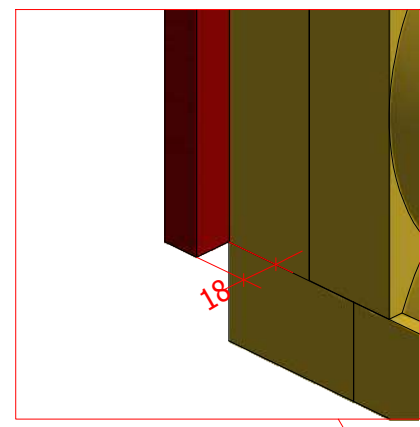

Sauna cabin 9.2 m² with extension

Sauna cabin 9.2 m² with extension

Sauna cabin 9.2 m² with extension

Sauna cabin 9.2 m² with extension

Screws			
1	S1	5x100	16 pcs

Sauna cabin 9.2 m² with extension

Screws

1	S2	4x70	48 pcs

2.1

2.2

Sauna cabin 9.2 m² with extension

Screws

1	S2	4x70	28 pcs
2	S3	3.5x45	42 pcs

Sauna cabin 9.2 m² with extension

Screws

1	S2	4x70	56 pcs