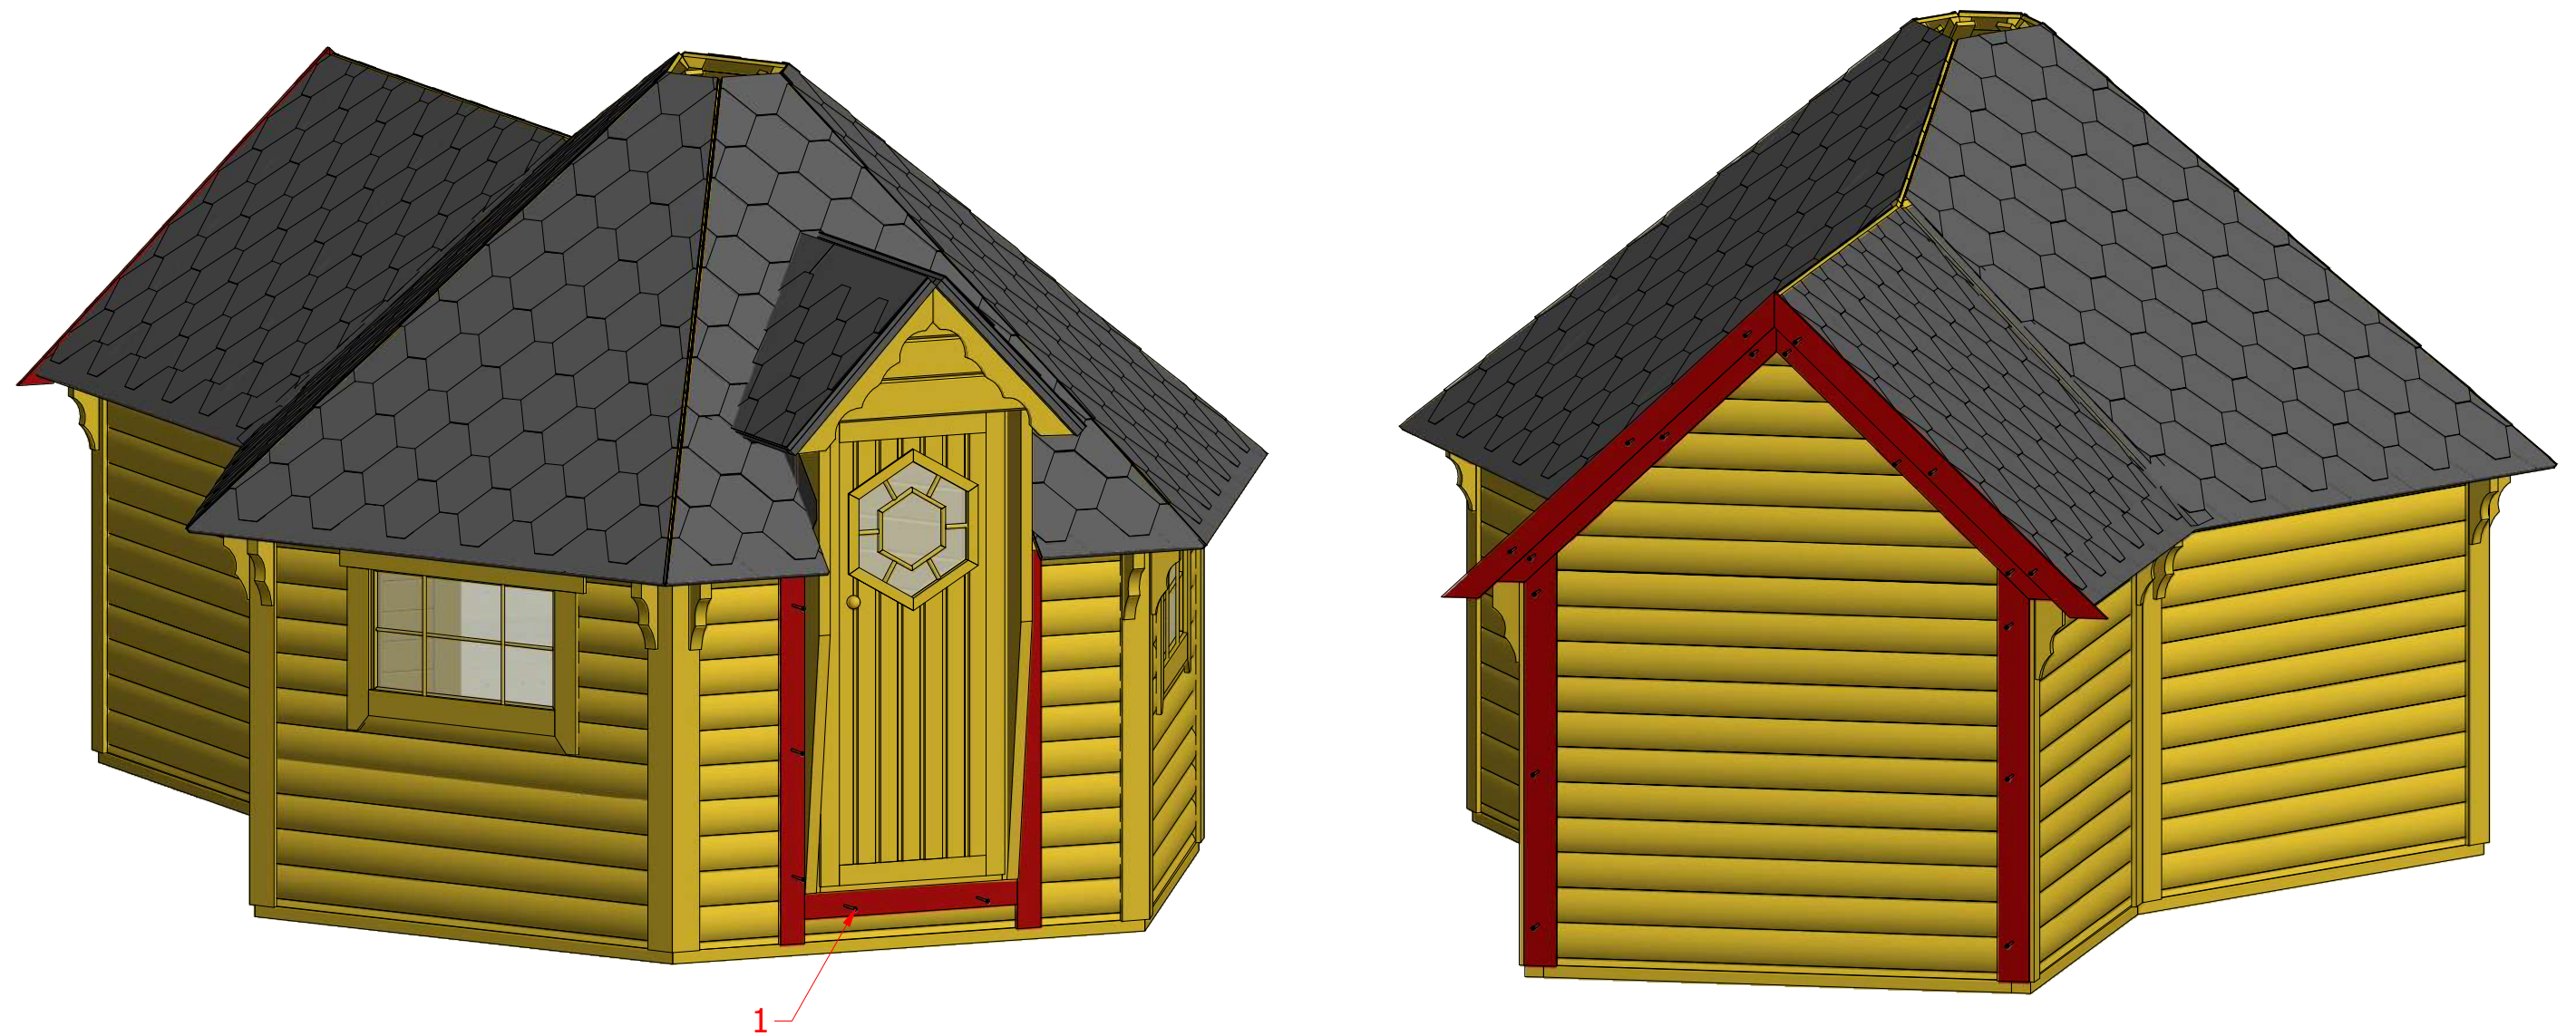

Grill cabin 9.2 m² with extension

Screws

1	S2	4x70	8 pcs

1

2

Sauna cabin 9.2 m² with extension

Screws

1	S3	3.5x45	77 pcs

Sauna cabin 9.2 m² with extension

Screws

1	S3	3.5x45	36 pcs

Sauna cabin 9.2 m² with extension

Screws

1	S2	4x70	6 pcs
2	V1	2.5x25	