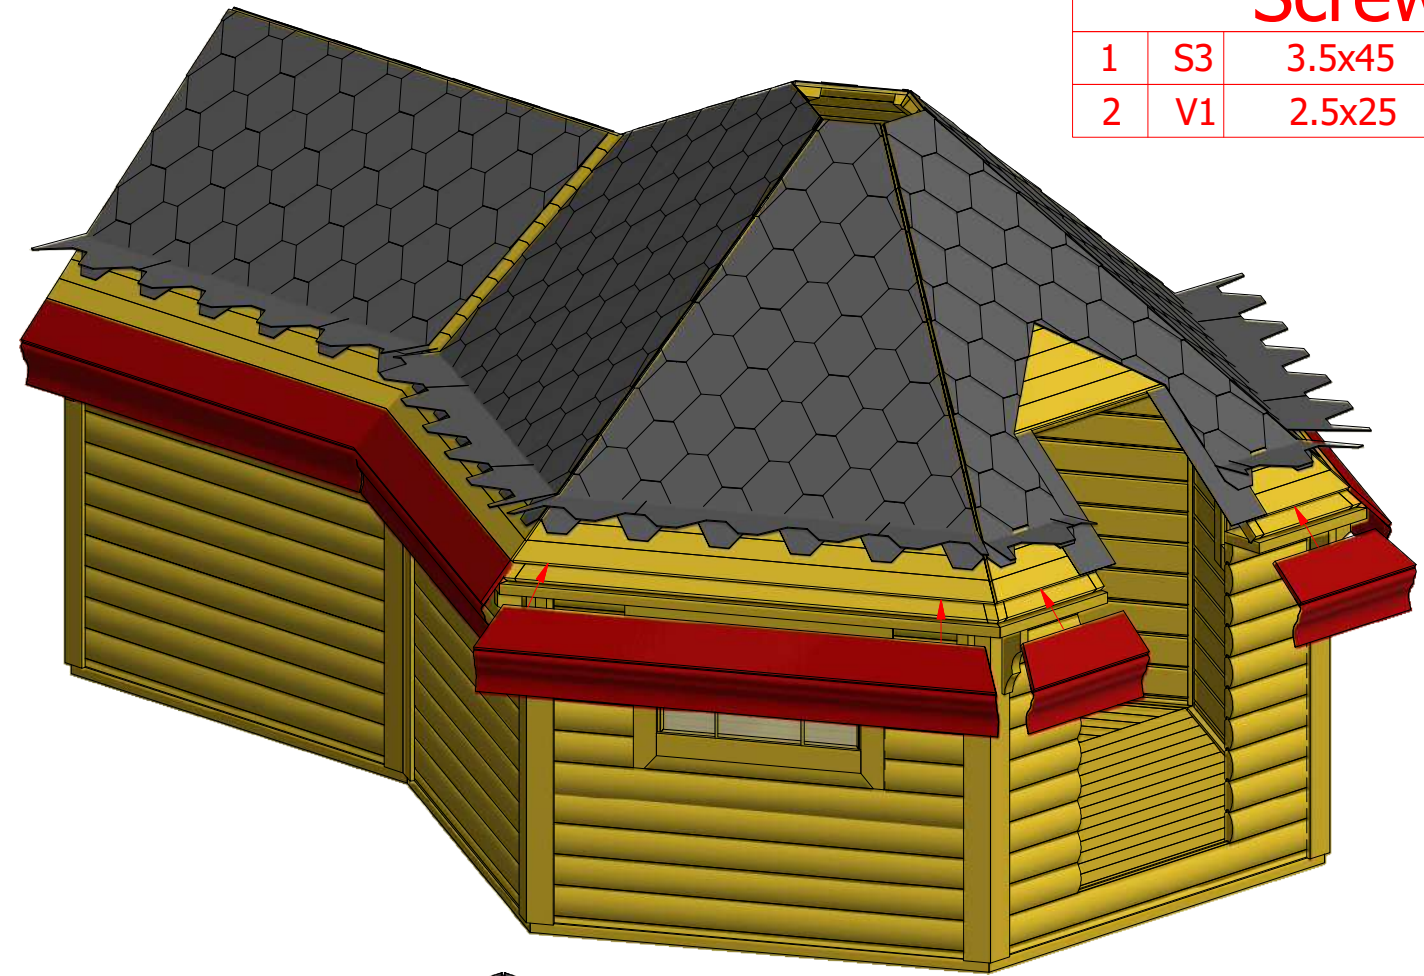

Grill cabin 9.2 m² with extension

Screws

1	S3	3.5x45	28 pcs
2	V1	2.5x25