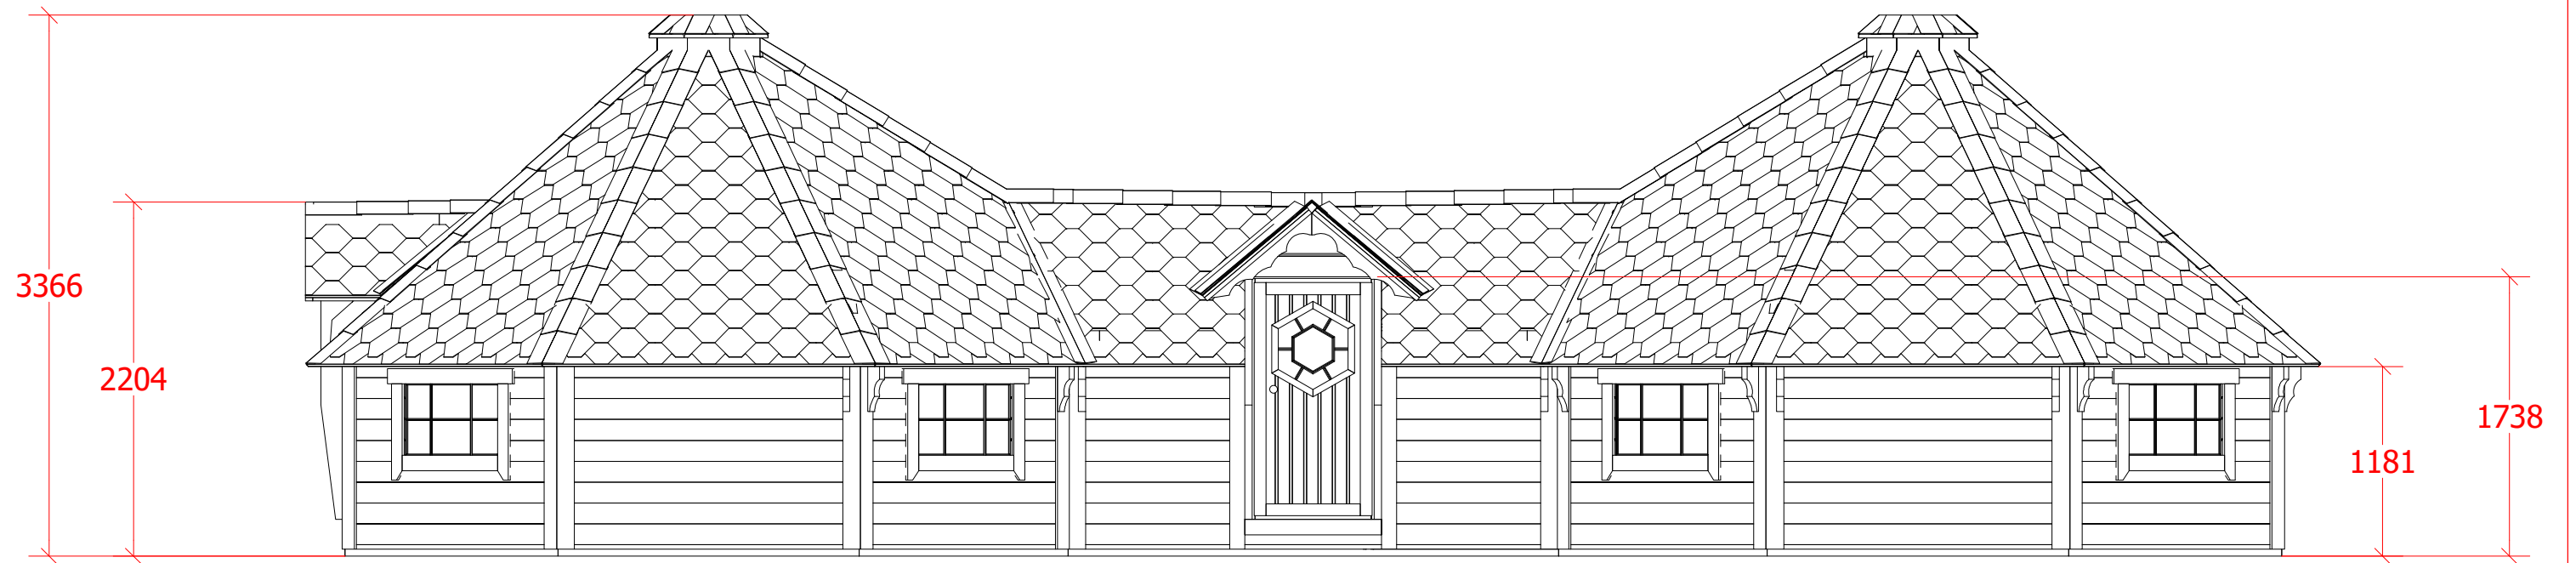

# Grill cabin 16.5 m<sup>2</sup> and 16.5 m<sup>2</sup> connected Front

Grill cabin 16.5 m<sup>2</sup> and 16.5 m<sup>2</sup> connected Side

Grill cabin 16.5 m<sup>2</sup> and 16.5 m<sup>2</sup> connected Back