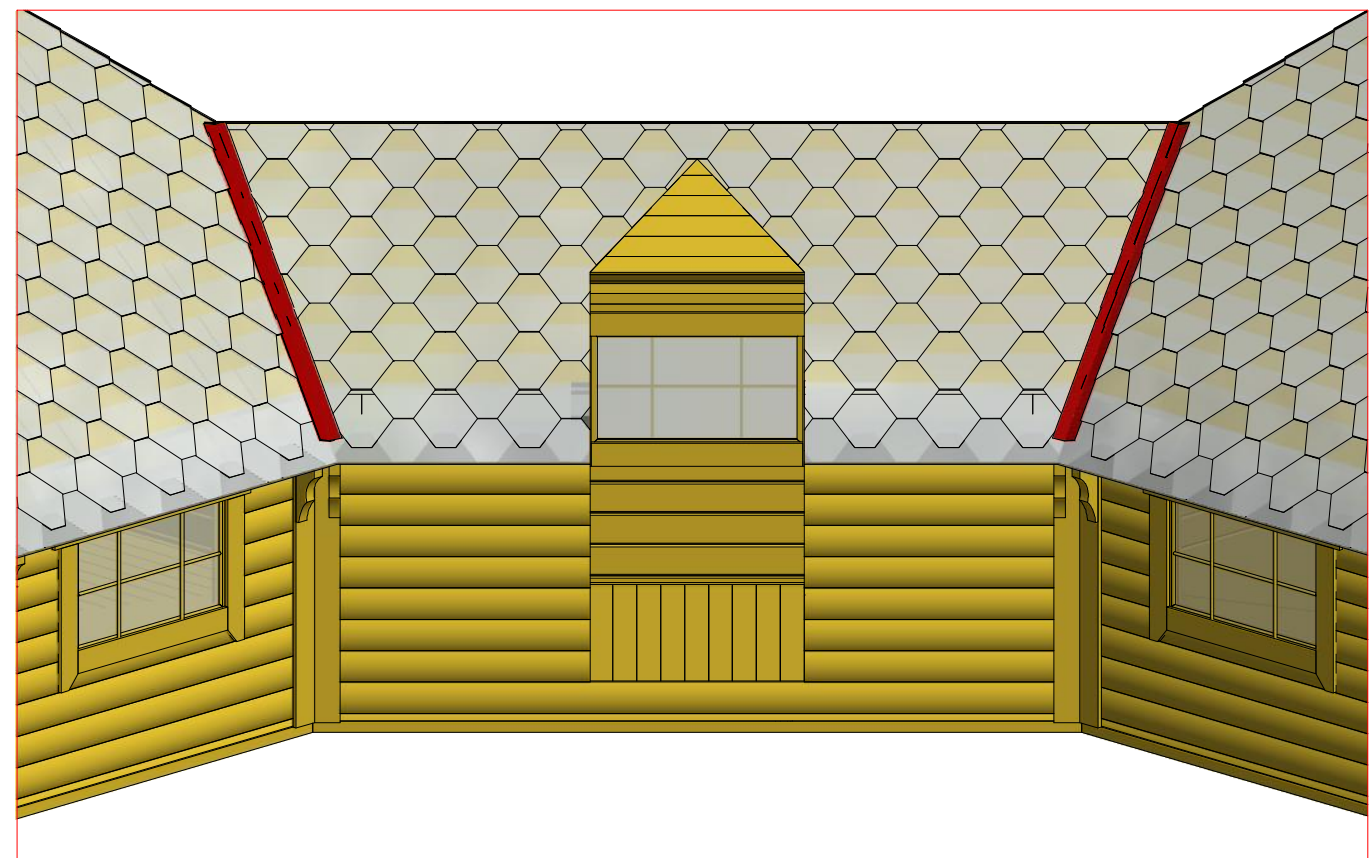

Screws

Grill cabin 16.5 m² and 16.5 m² connected

Screws

1	S2	4x70	114 pcs

Grill cabin 16.5 m² and 16.5 m² connected

Screws

1	S3	3.5x45	78 pcs
2	V1	2.5x25	

Grill cabin 16.5 m² and 16.5 m² connected