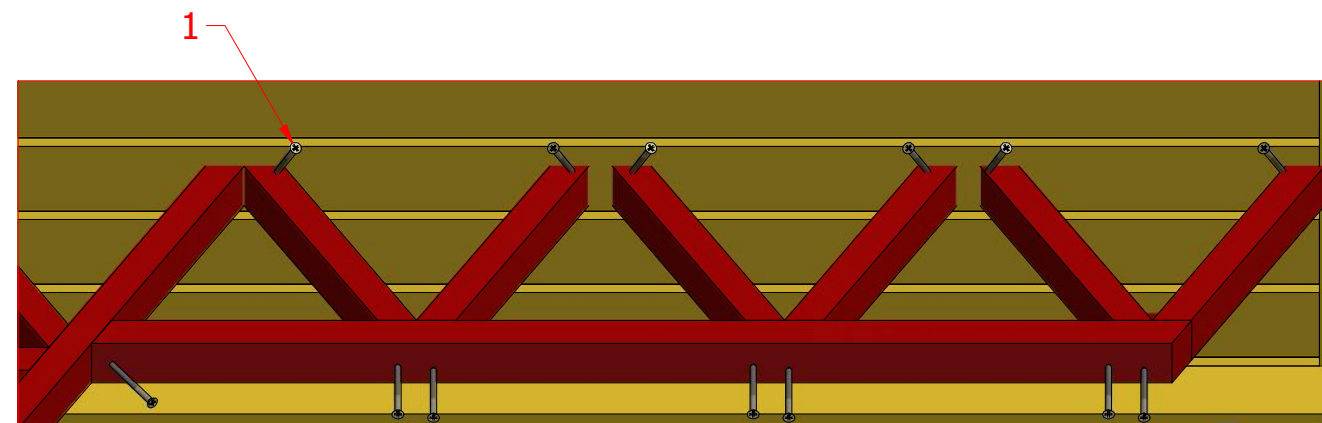

Screws

1	S3	3.5x45	66 pcs

Grill cabin 16.5 m² and 16.5 m² connected

Screws

1	S2	4x70	144 pcs
2	S3	3.5x45	40 pcs

Grill cabin 16.5 m² and 16.5 m² connected

Screws

1	S2	4x70	20 pcs