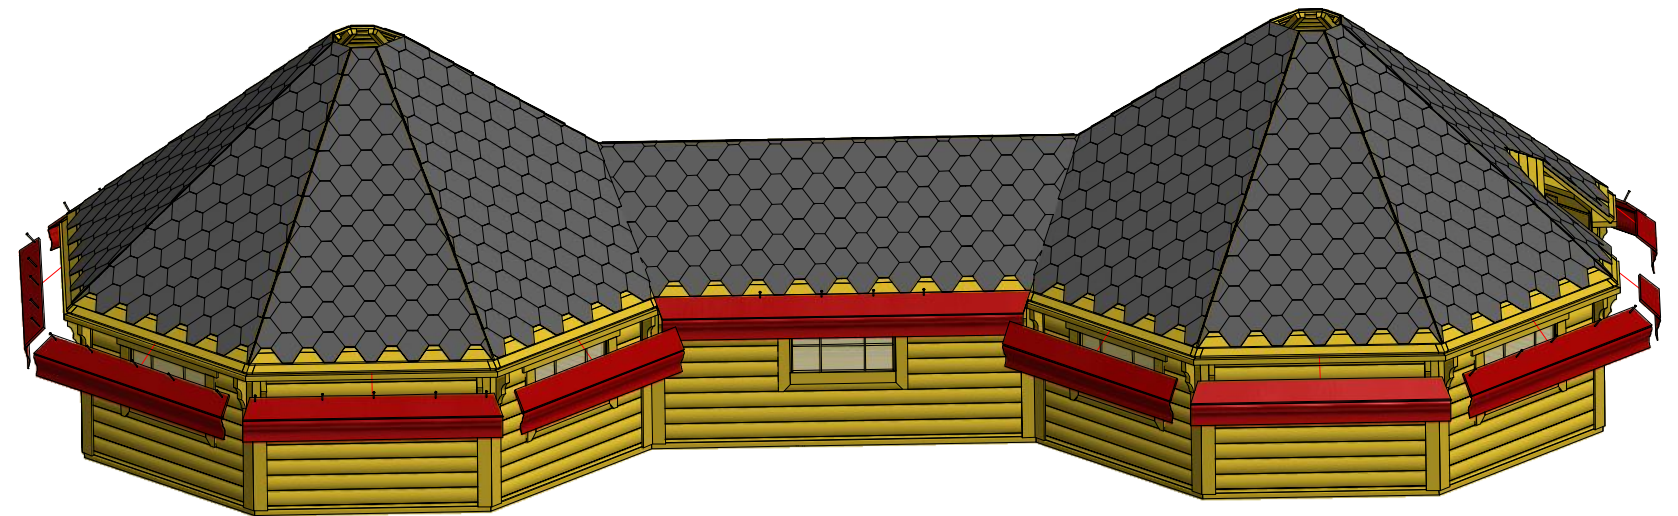

Screws

Grill cabin 16.5 m² and 16.5 m² connected

Screws

1	S2	4x70	114 pcs

Grill cabin 16.5 m² and 16.5 m² connected

Screws

1	S3	3.5x45	78 pcs
2	V1	2.5x25	

Grill cabin 16.5 m² and 16.5 m² connected