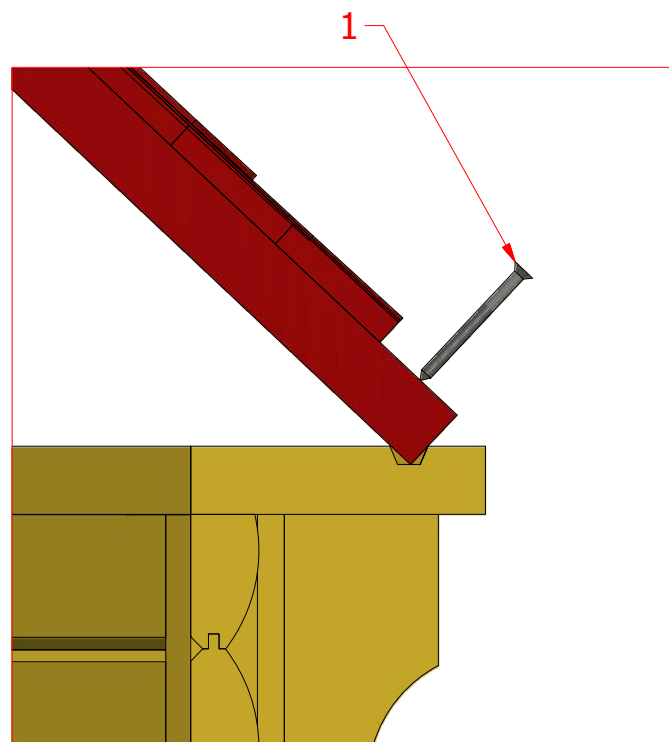

Grill cabin 16.5 m² and 16.5 m² connected

Screws

1	S2	4x70	114 pcs