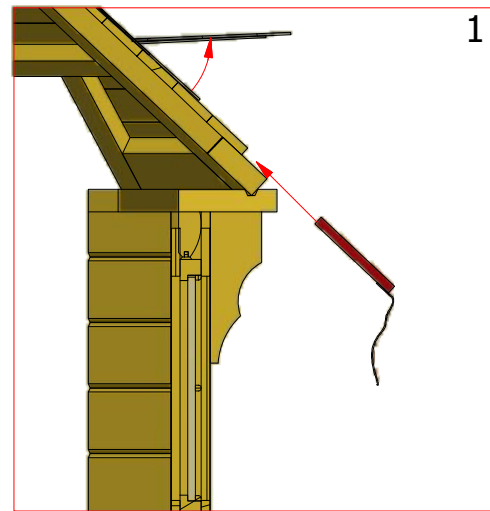

Screws

Grill cabin 16.5 m² and 16.5 m² connected

Screws

1	S2	4x70	114 pcs

Grill cabin 16.5 m² and 16.5 m² connected

Screws

1	S3	3.5x45	78 pcs
2	V1	2.5x25	

Grill cabin 16.5 m² and 16.5 m² connected