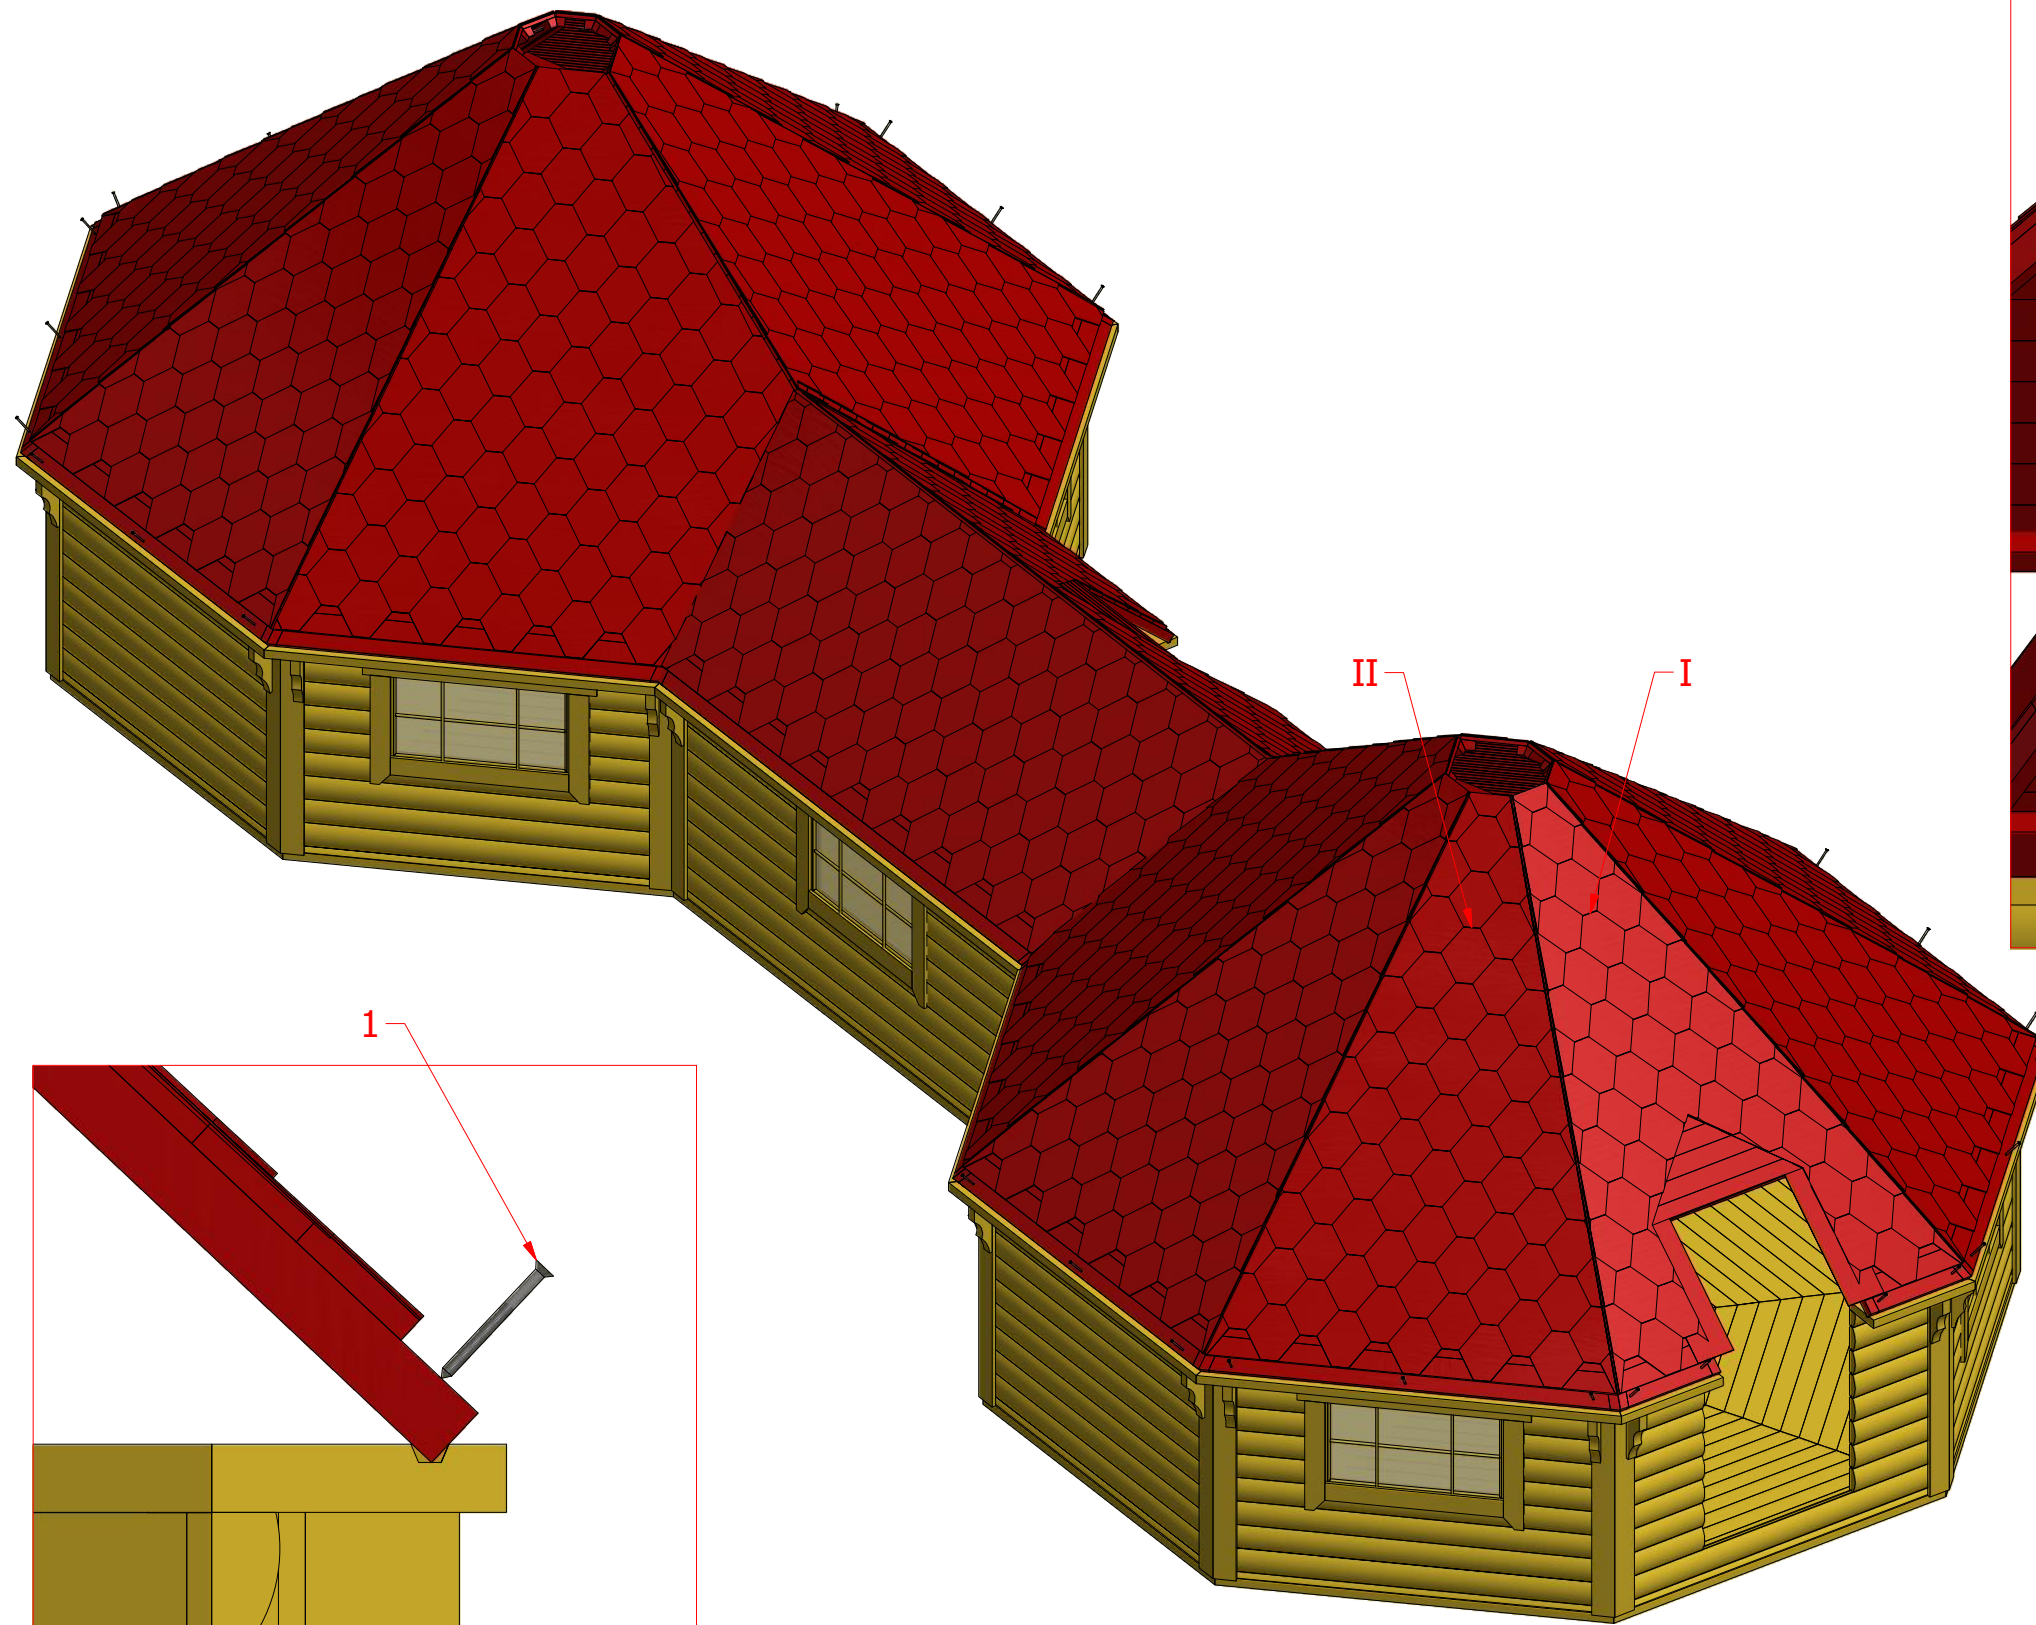

Grill cabin 16.5 m² and 16.5 m² connected

Screws

1	S2	4x70	114 pcs