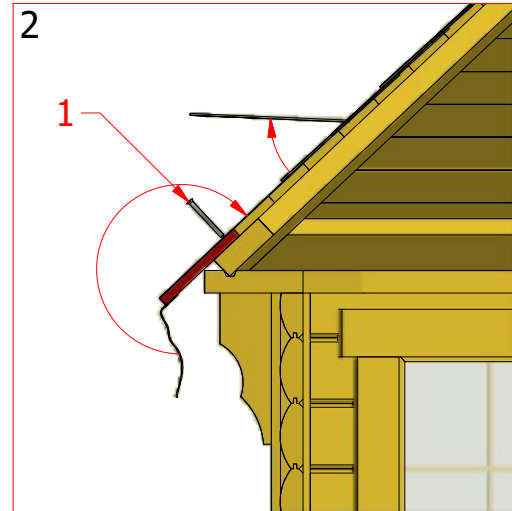

Screws

Grill cabin 16.5 m² and 16.5 m² connected

Screws

1	S2	4x70	114 pcs

Grill cabin 16.5 m² and 16.5 m² connected

Screws

1	S3	3.5x45	78 pcs
2	V1	2.5x25	

Grill cabin 16.5 m² and 16.5 m² connected