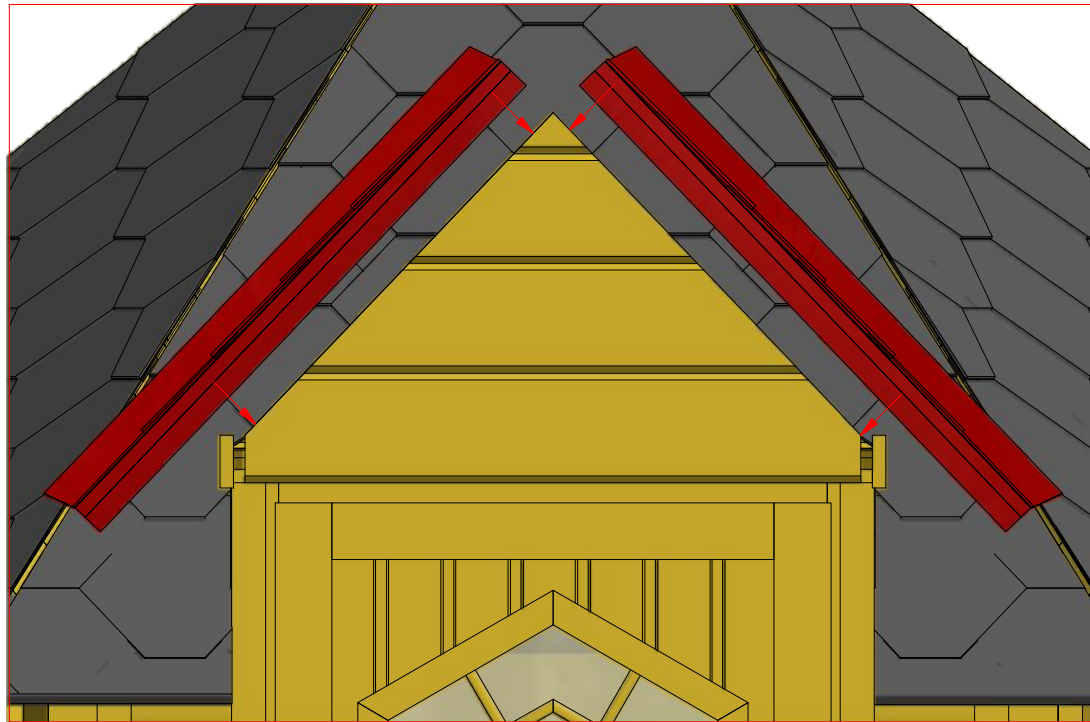

Grill cabin 16.5 m² and 16.5 m² connected

Screws

1	S1	5x100	16 pcs
2	S3	3.5x45	8 pcs