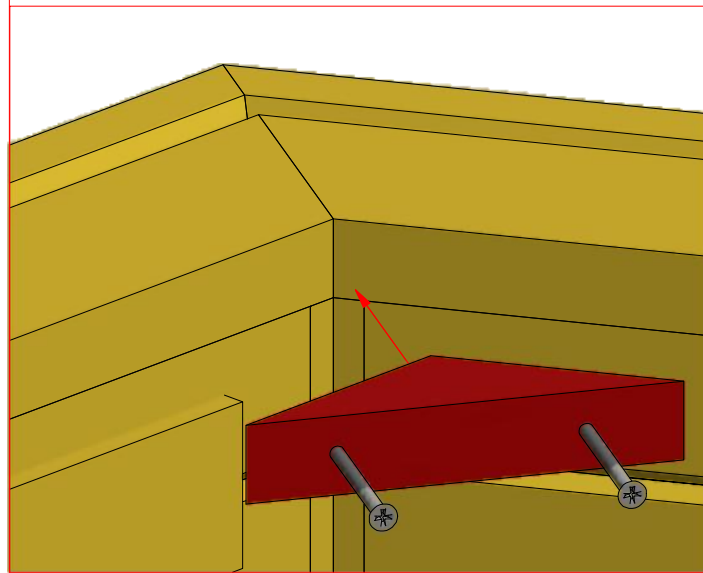

Grill cabin 16.5 m² and 16.5 m² connected

Screws

1	S2	4x70	64 pcs
2	S3	3.5x45	96 pcs

3

Grill cabin 16.5 m² and 16.5 m² connected

Screws

1	S1	5x100	190 pcs
---	----	-------	---------

Grill cabin 16.5 m² and 16.5 m² connected

Screws

Grill cabin 16.5 m² and 16.5 m² connected

Screws

1	S2	4x70	114 pcs

Grill cabin 16.5 m² and 16.5 m² connected

Screws

1	S3	3.5x45	78 pcs
2	V1	2.5x25	

Grill cabin 16.5 m² and 16.5 m² connected