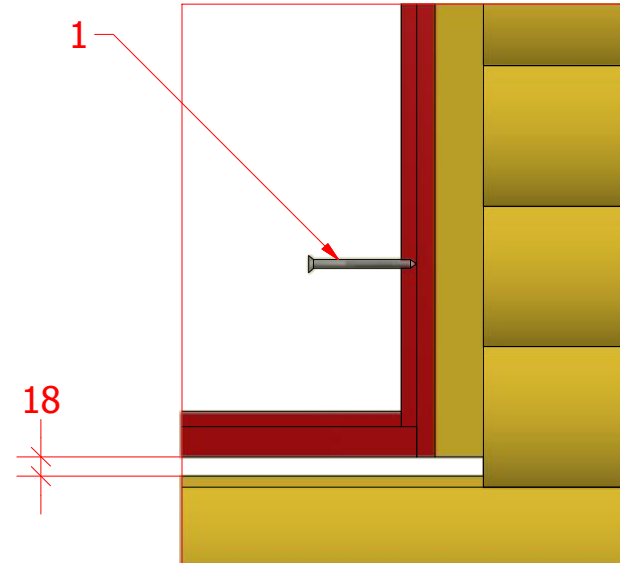

1	S1	5x100	16 pcs
2	S3	3.5x45	8 pcs

Grill cabin 16.5 m² and 16.5 m² connected

Screws

1	S1	5x100	16 pcs
---	----	-------	--------

1

2

Grill cabin 16.5 m² and 16.5 m² connected

Screws

1	S3	3.5x45	101 pcs
---	----	--------	---------

1

Grill cabin 16.5 m² and 16.5 m² connected

Screws

1	S3	3.5x45	16 pcs

1

Grill cabin 16.5 m² and 16.5 m² connected

Screws