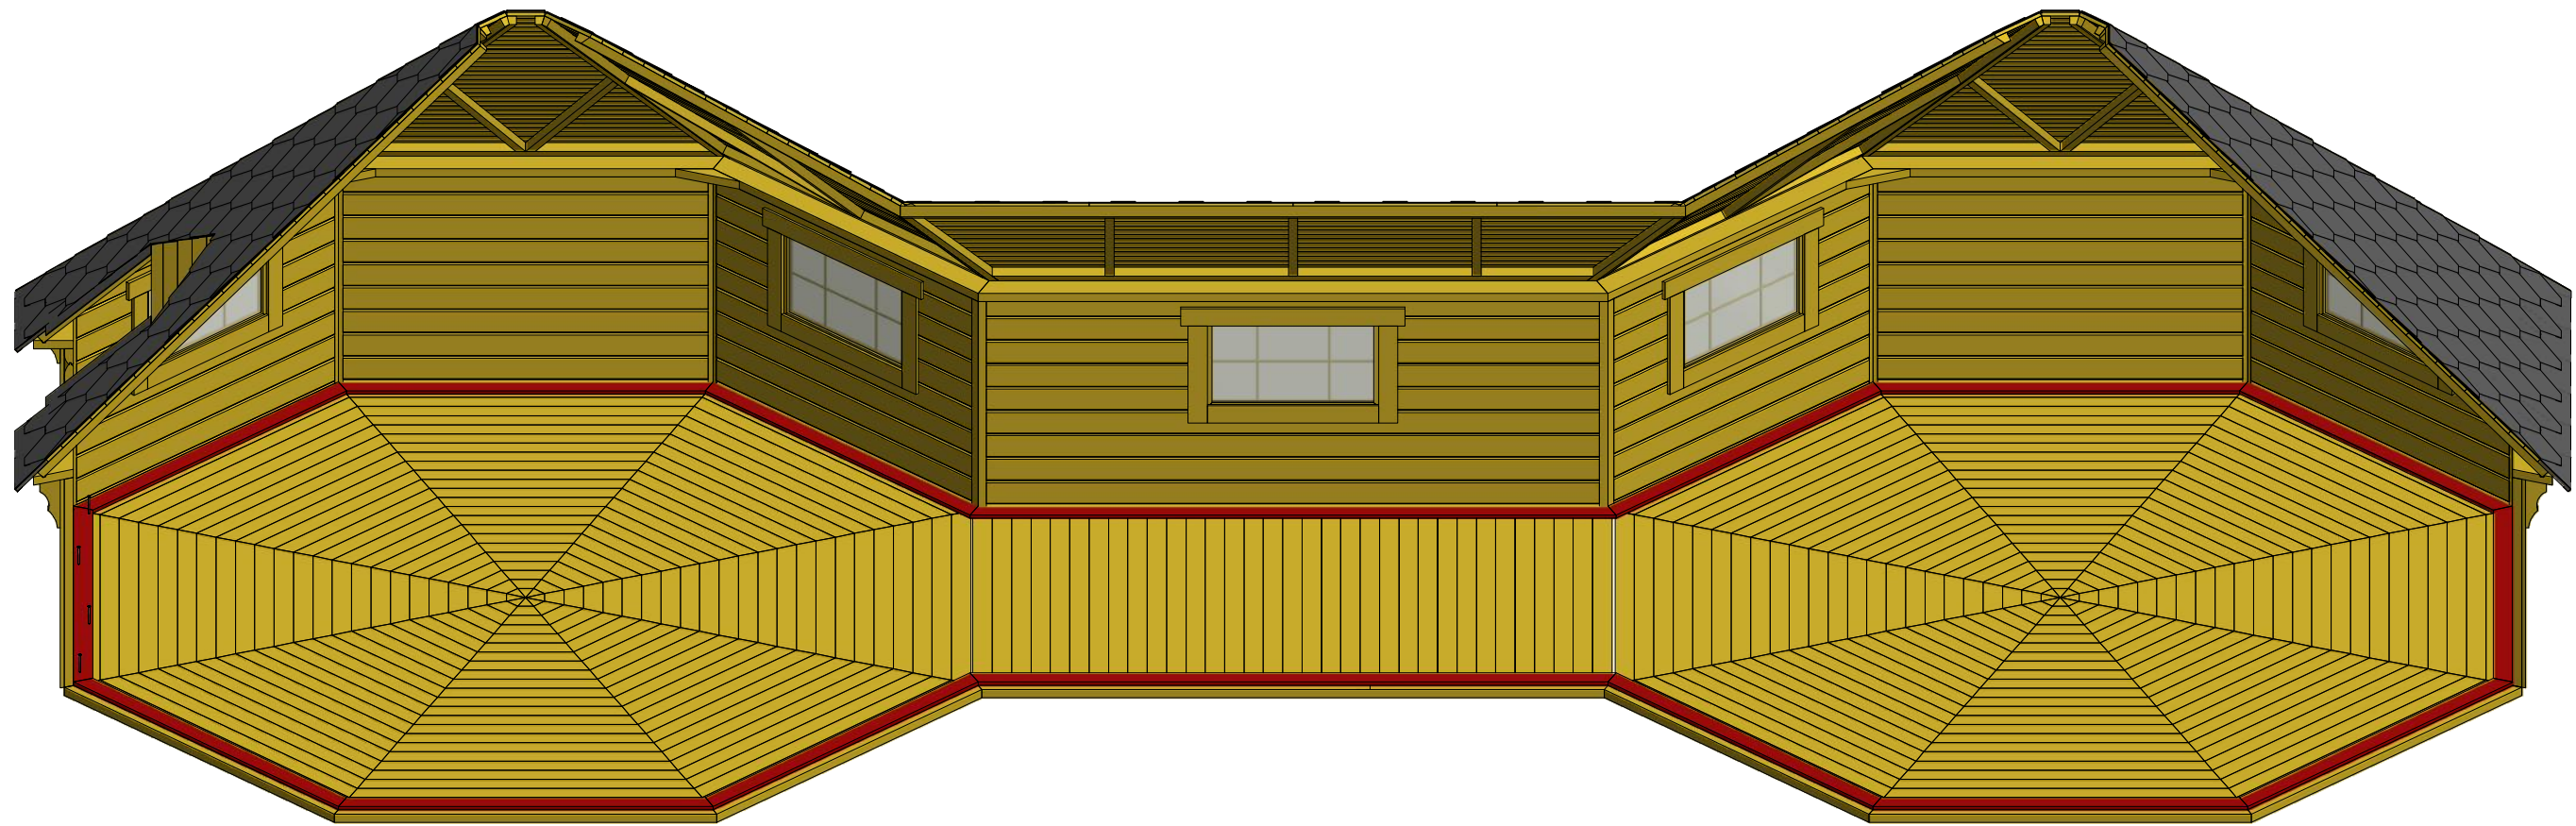

Grill cabin 16.5 m² and 16.5 m² connected

Screws

1	S3	3.5x45	66 pcs