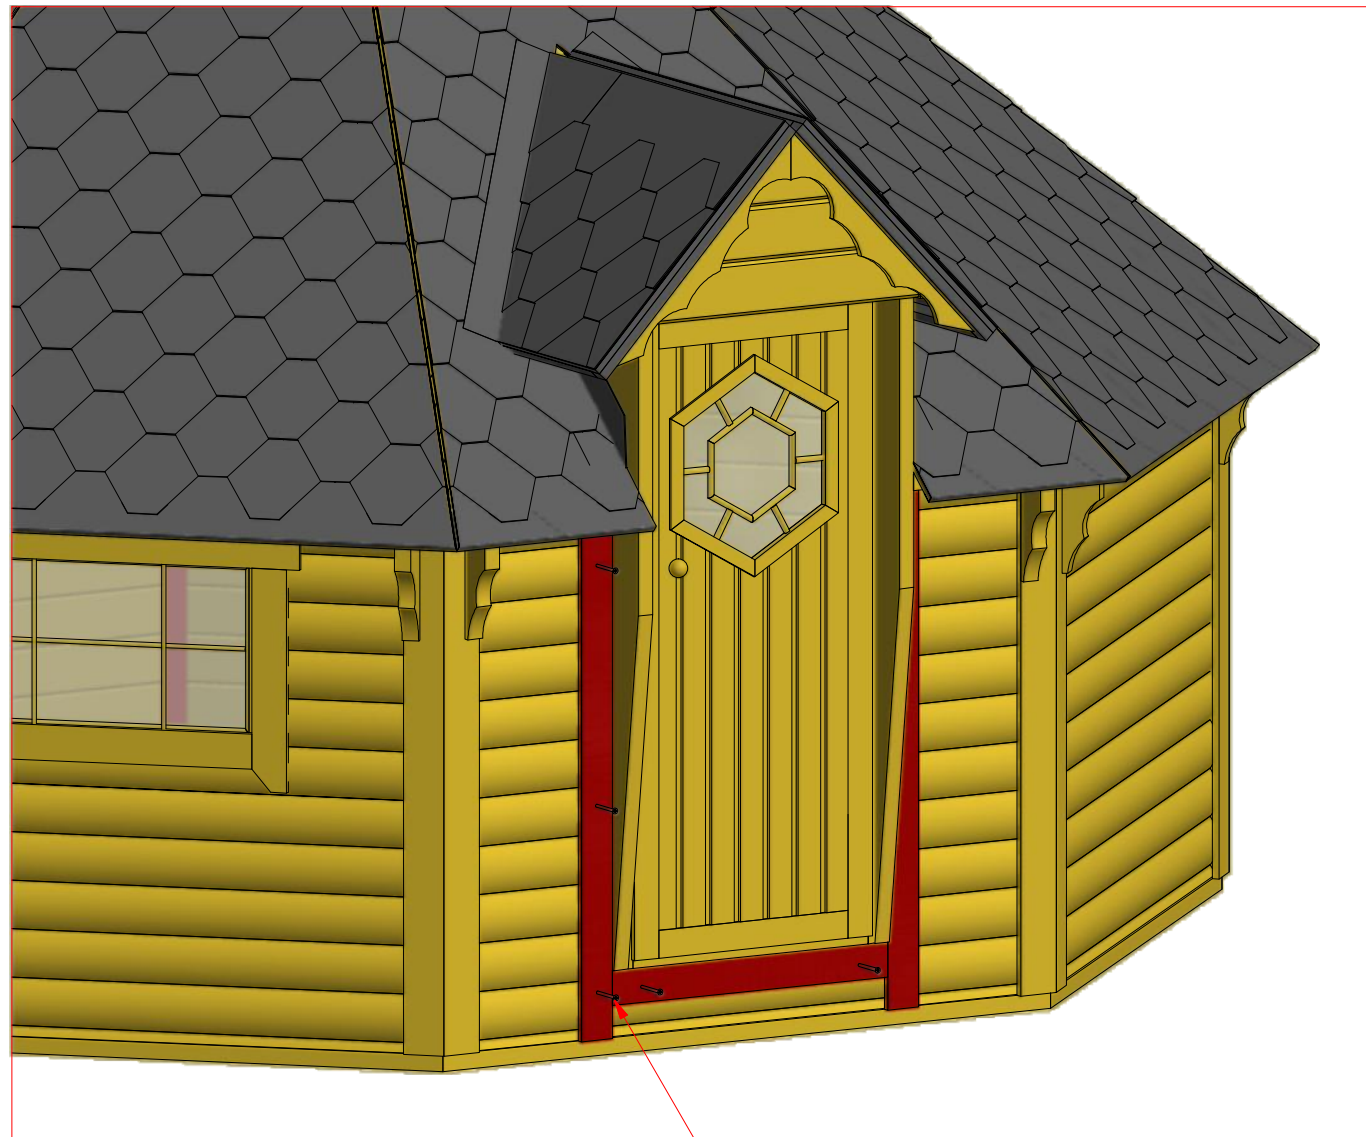

1	S3	3.5x45	101 pcs
---	----	--------	---------

1

Grill cabin 16.5 m² and 16.5 m² connected

Screws

1	S3	3.5x45	16 pcs

1

Grill cabin 16.5 m² and 16.5 m² connected

Screws