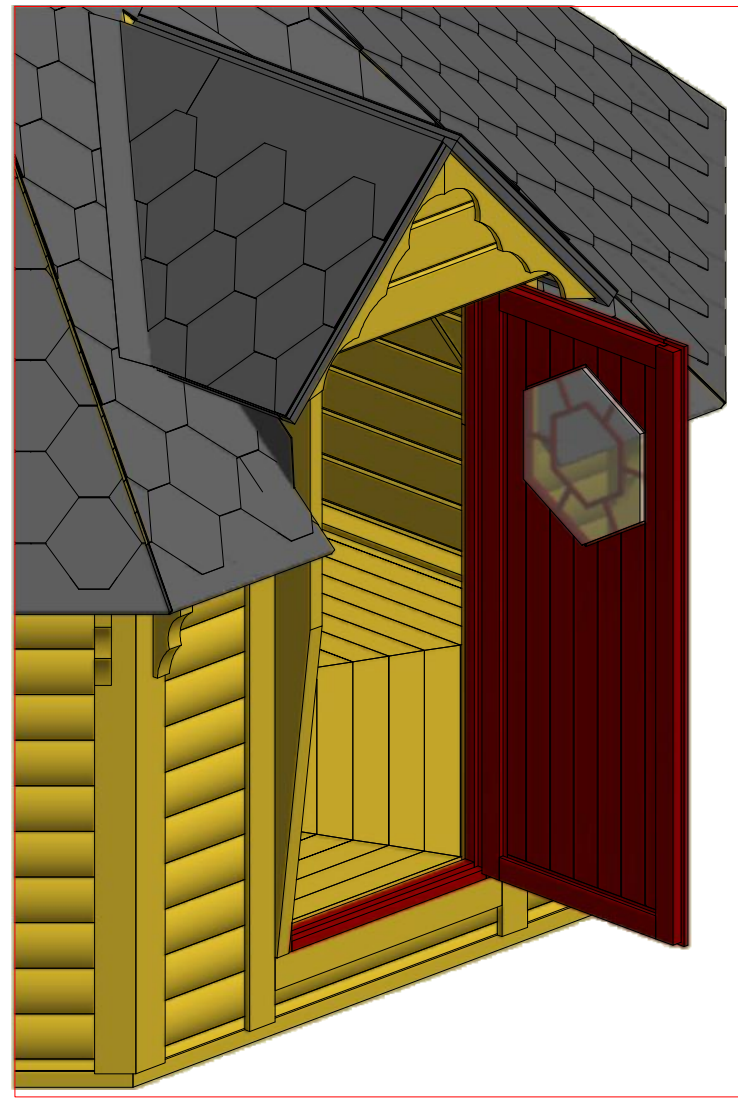

1	S1	5x100	16 pcs
2	S3	3.5x45	8 pcs

Grill cabin 16.5 m² and 16.5 m² connected

Screws

1	S1	5x100	16 pcs
---	----	-------	--------

1

2

Grill cabin 16.5 m² and 16.5 m² connected

Screws

1	S3	3.5x45	101 pcs
---	----	--------	---------

1

Grill cabin 16.5 m² and 16.5 m² connected

Screws

1	S3	3.5x45	16 pcs

1

Grill cabin 16.5 m² and 16.5 m² connected

Screws