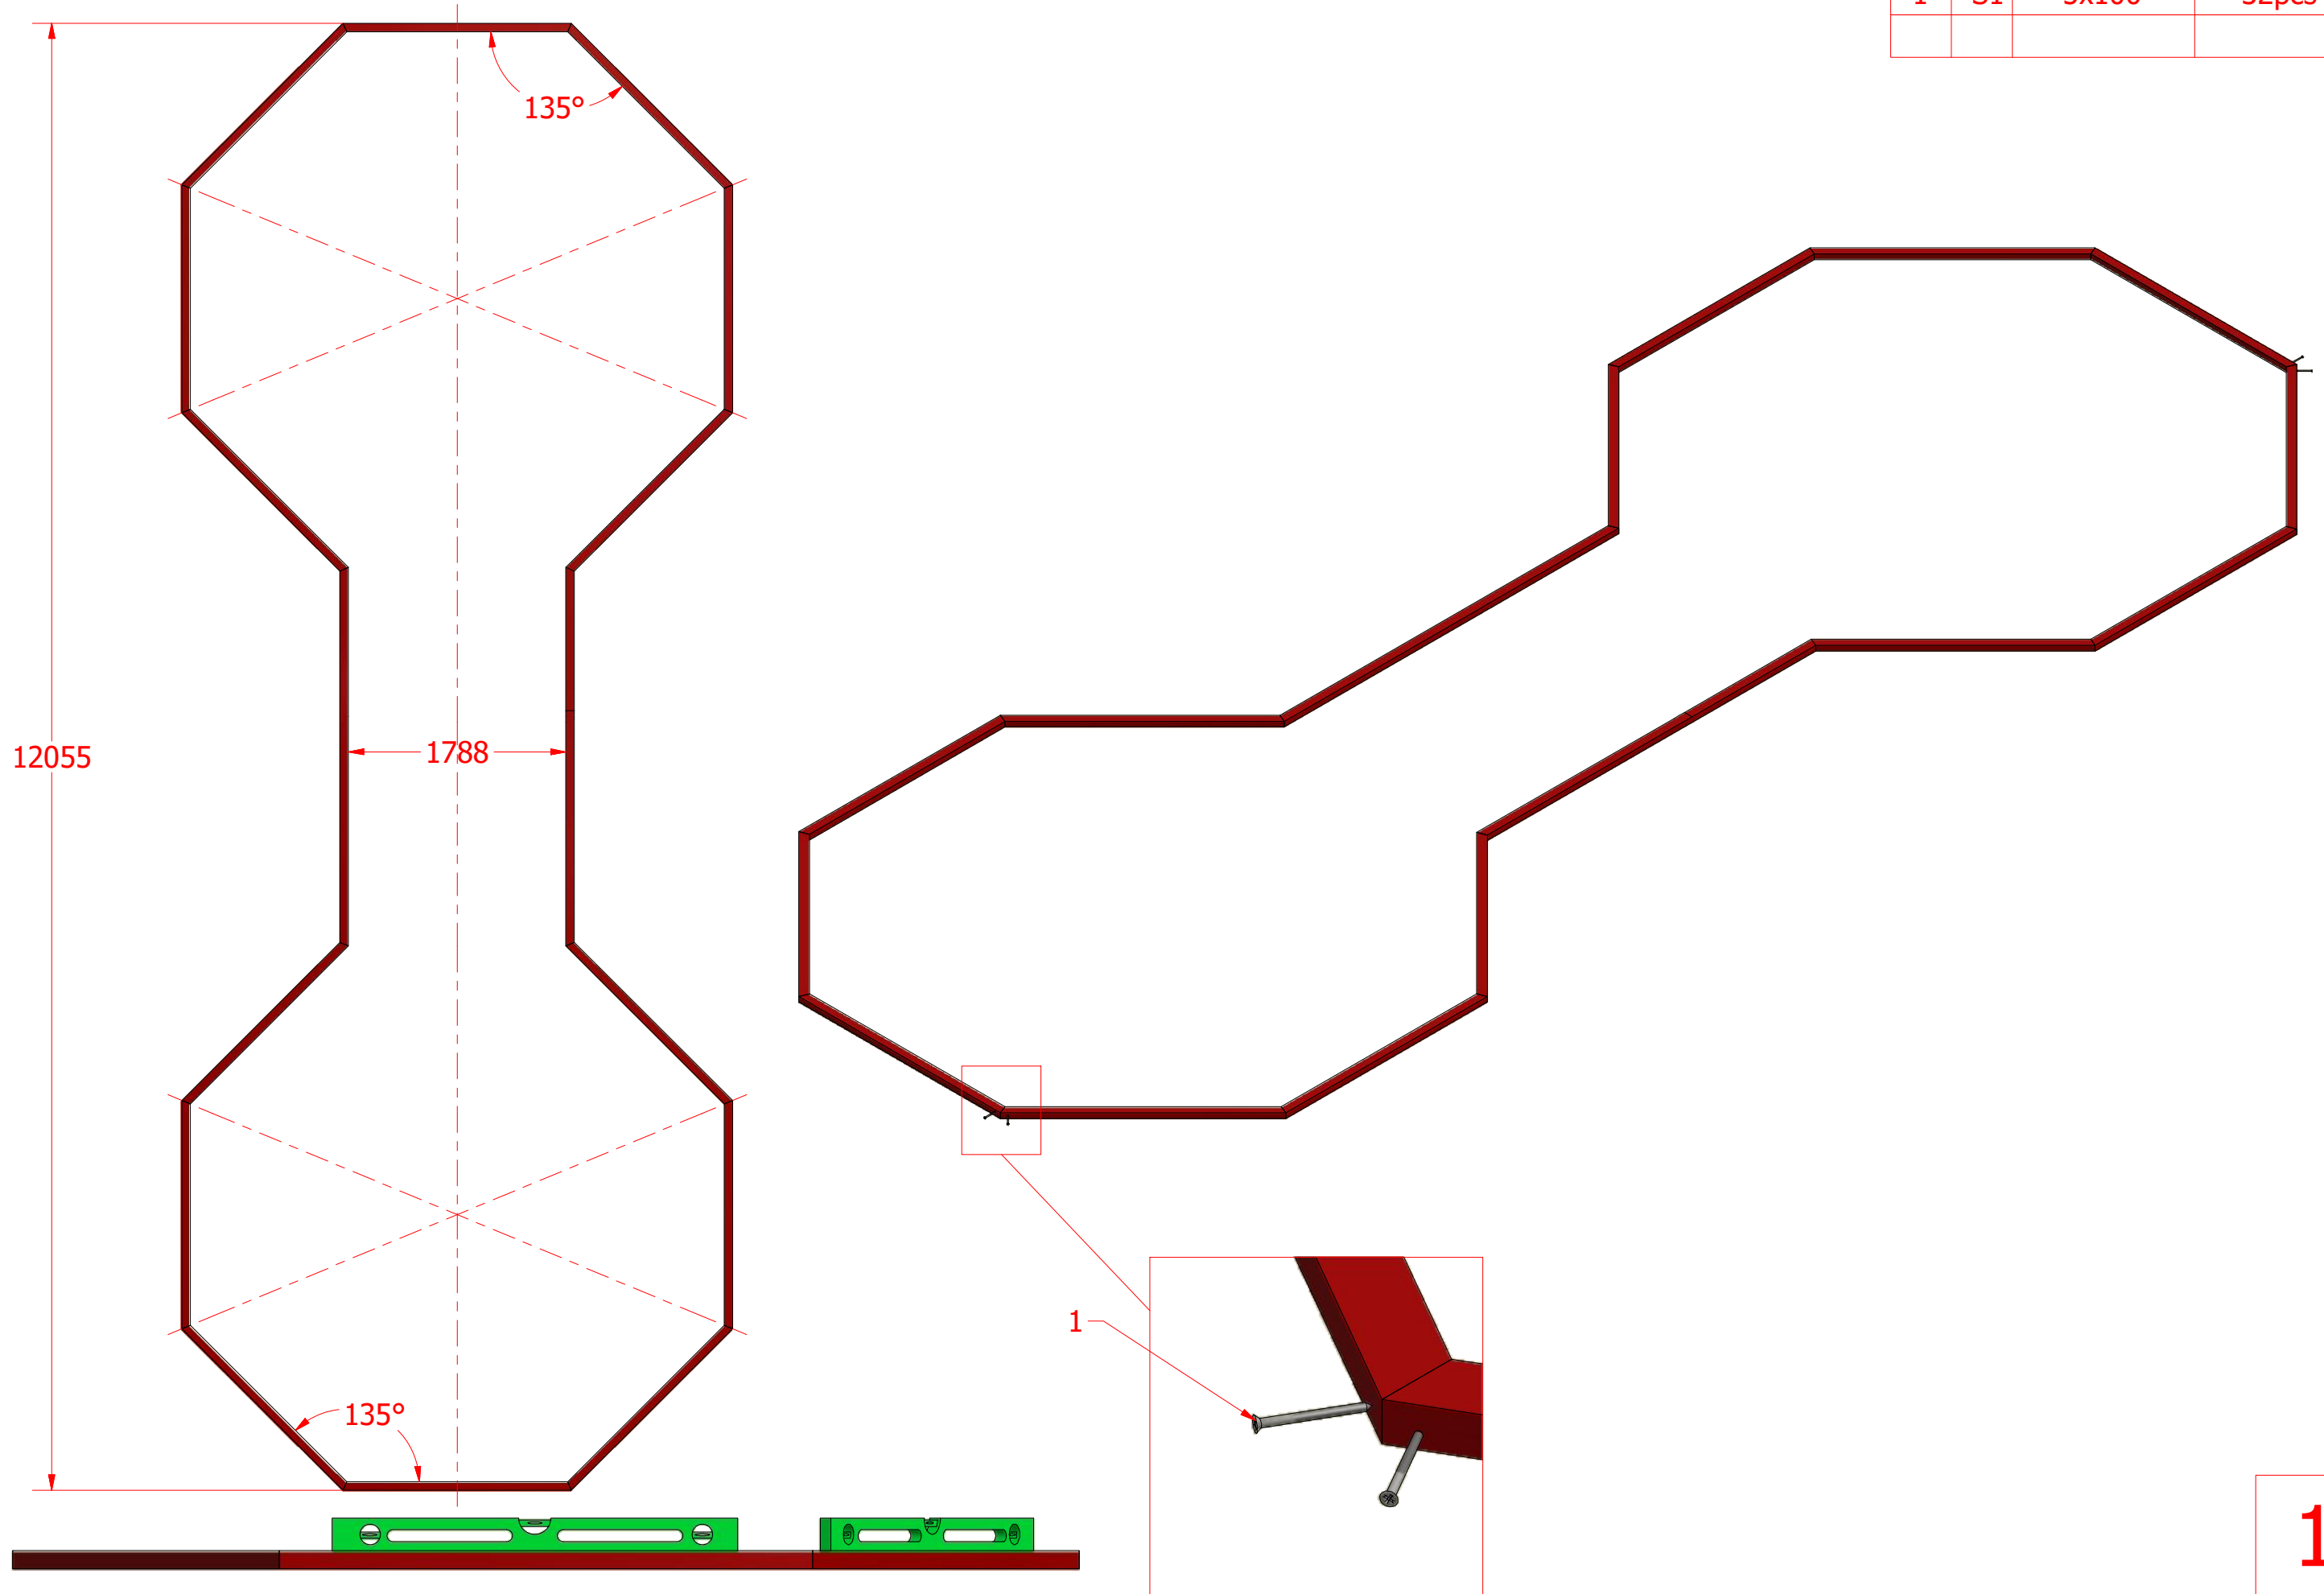

Grill cabin 16.5 m² and 16.5 m² connected

Grill cabin 16.5 m² and 16.5 m² connected

Grill cabin 16.5 m² and 16.5 m² connected

Screws			
1	S1	5x100	32pcs

Grill cabin 16.5 m² and 16.5 m² connected

Screws

1	S2	4x70	96 pcs

Grill cabin 16.5 m² and 16.5 m² connected

Screws

1	S2	4x70	64 pcs
2	S3	3.5x45	96 pcs

3

Grill cabin 16.5 m² and 16.5 m² connected

Screws

1	S1	5x100	190 pcs
---	----	-------	---------

Grill cabin 16.5 m² and 16.5 m² connected

Screws

Grill cabin 16.5 m² and 16.5 m² connected

Screws

1	S2	4x70	114 pcs

Grill cabin 16.5 m² and 16.5 m² connected

Screws

1	S3	3.5x45	78 pcs
2	V1	2.5x25	

Grill cabin 16.5 m² and 16.5 m² connected