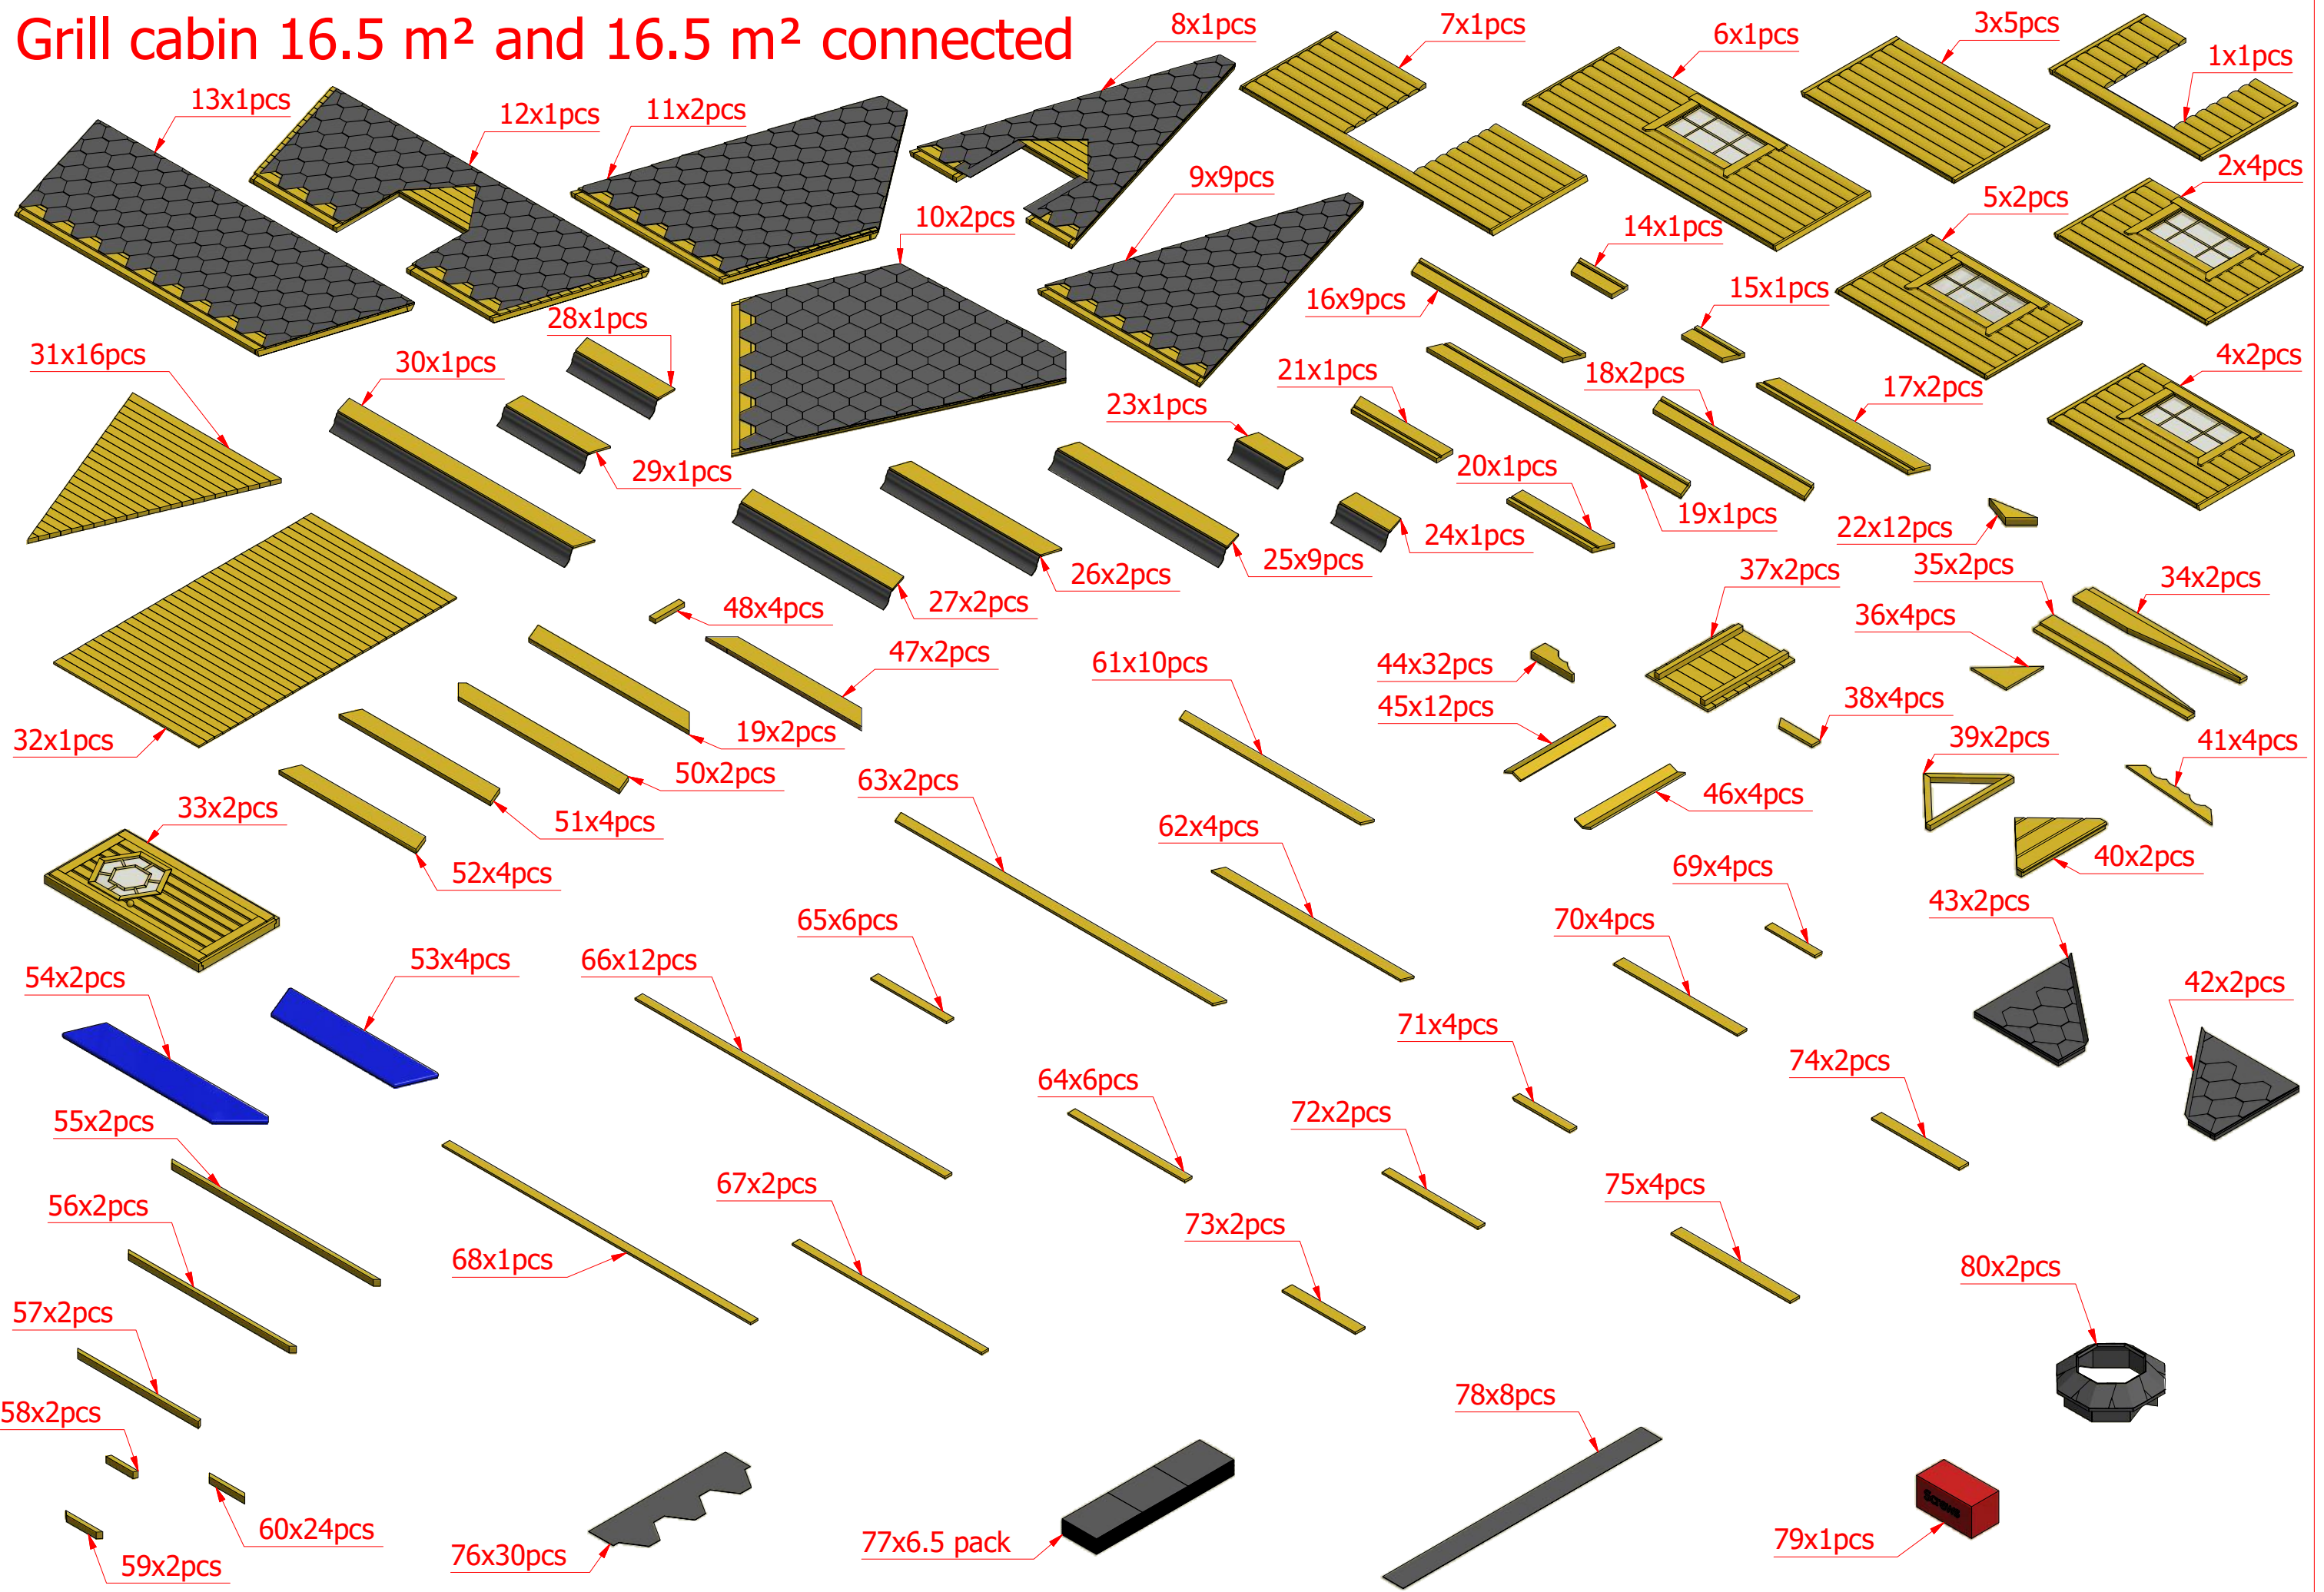

Grill cabin 16.5 m² and 16.5 m² connected

Grill cabin 16.5 m² and 16.5 m² connected

Grill cabin 16.5 m² and 16.5 m² connected

Screws			
1	S1	5x100	32pcs

Grill cabin 16.5 m² and 16.5 m² connected

Screws

1	S2	4x70	96 pcs

Grill cabin 16.5 m² and 16.5 m² connected

Screws

1	S2	4x70	64 pcs
2	S3	3.5x45	96 pcs

3

Grill cabin 16.5 m² and 16.5 m² connected

Screws

1	S1	5x100	190 pcs
---	----	-------	---------

Grill cabin 16.5 m² and 16.5 m² connected