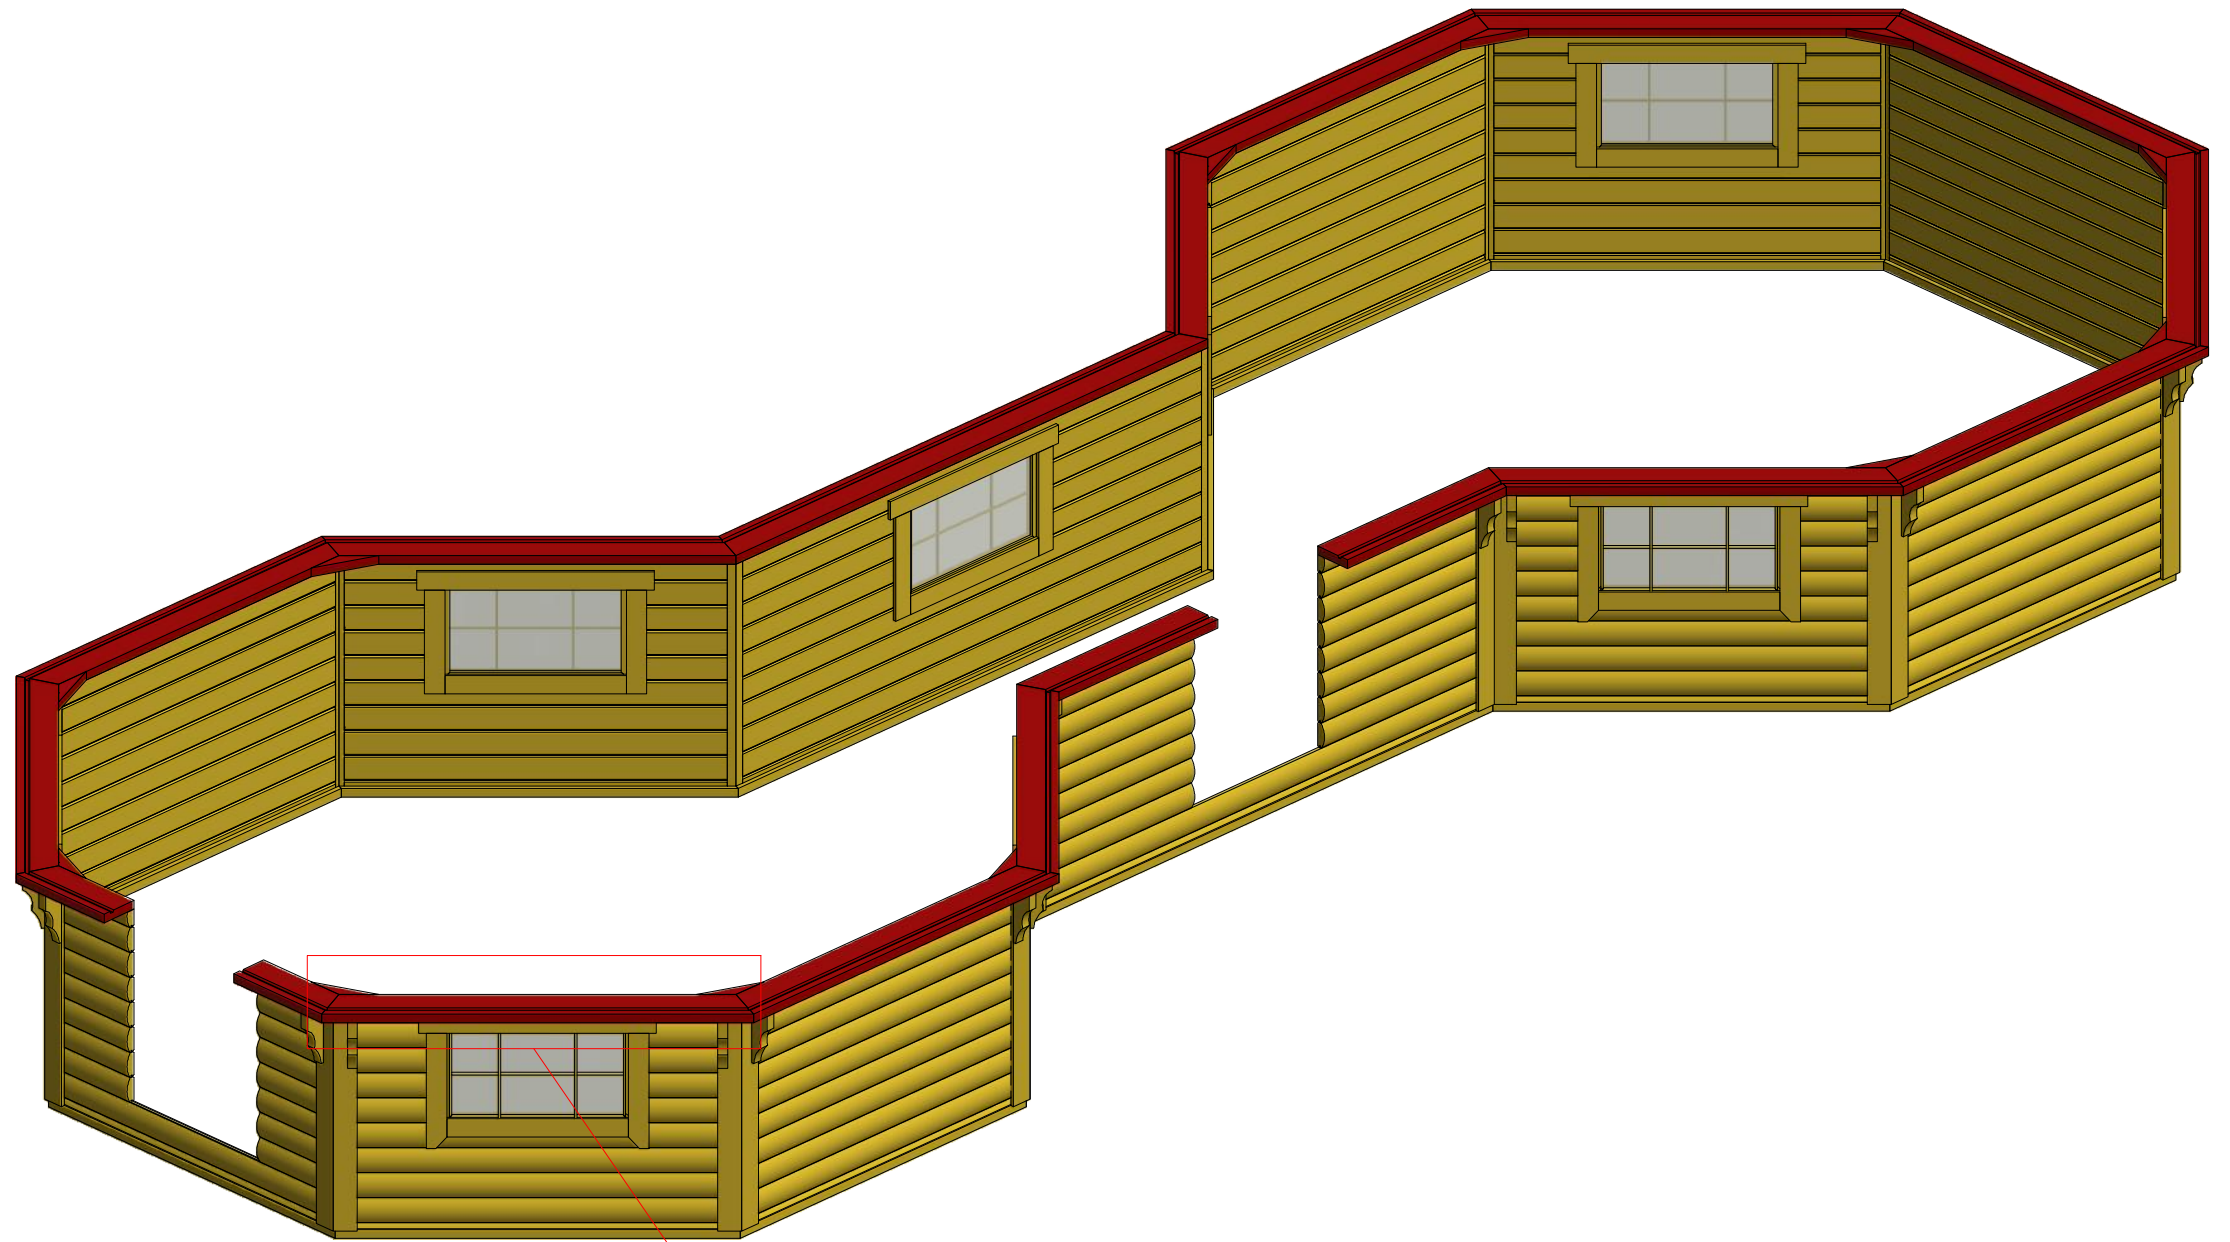

Grill cabin 16.5 m² and 16.5 m² connected

Screws

1	S2	4x70	64 pcs
2	S3	3.5x45	96 pcs

3

Grill cabin 16.5 m² and 16.5 m² connected

Screws

1	S1	5x100	190 pcs
---	----	-------	---------

Grill cabin 16.5 m² and 16.5 m² connected