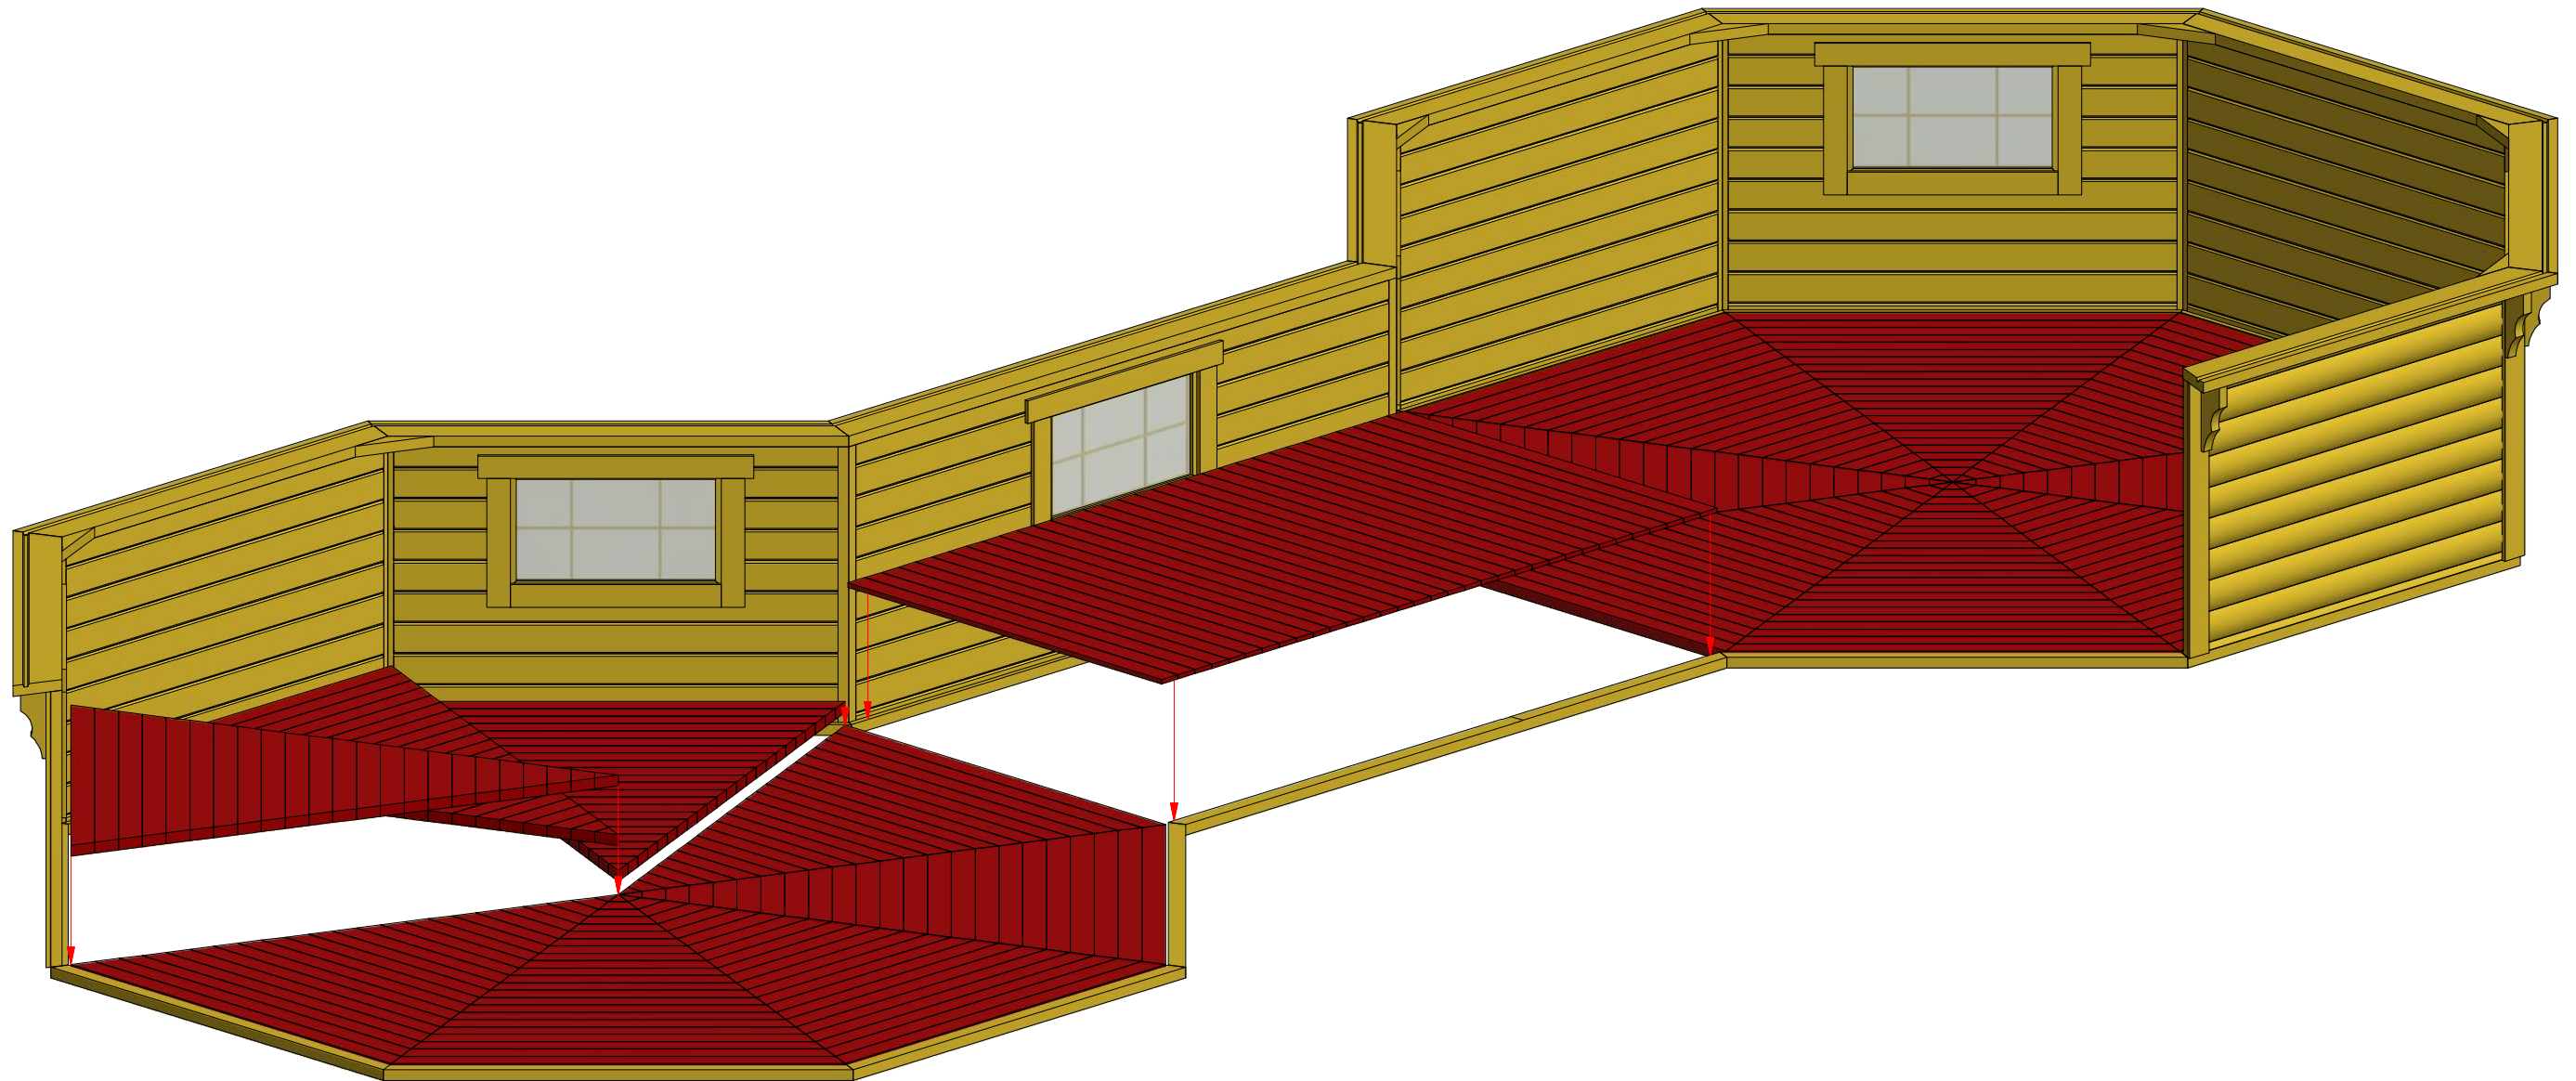

Grill cabin 16.5 m² and 16.5 m² connected

Screws