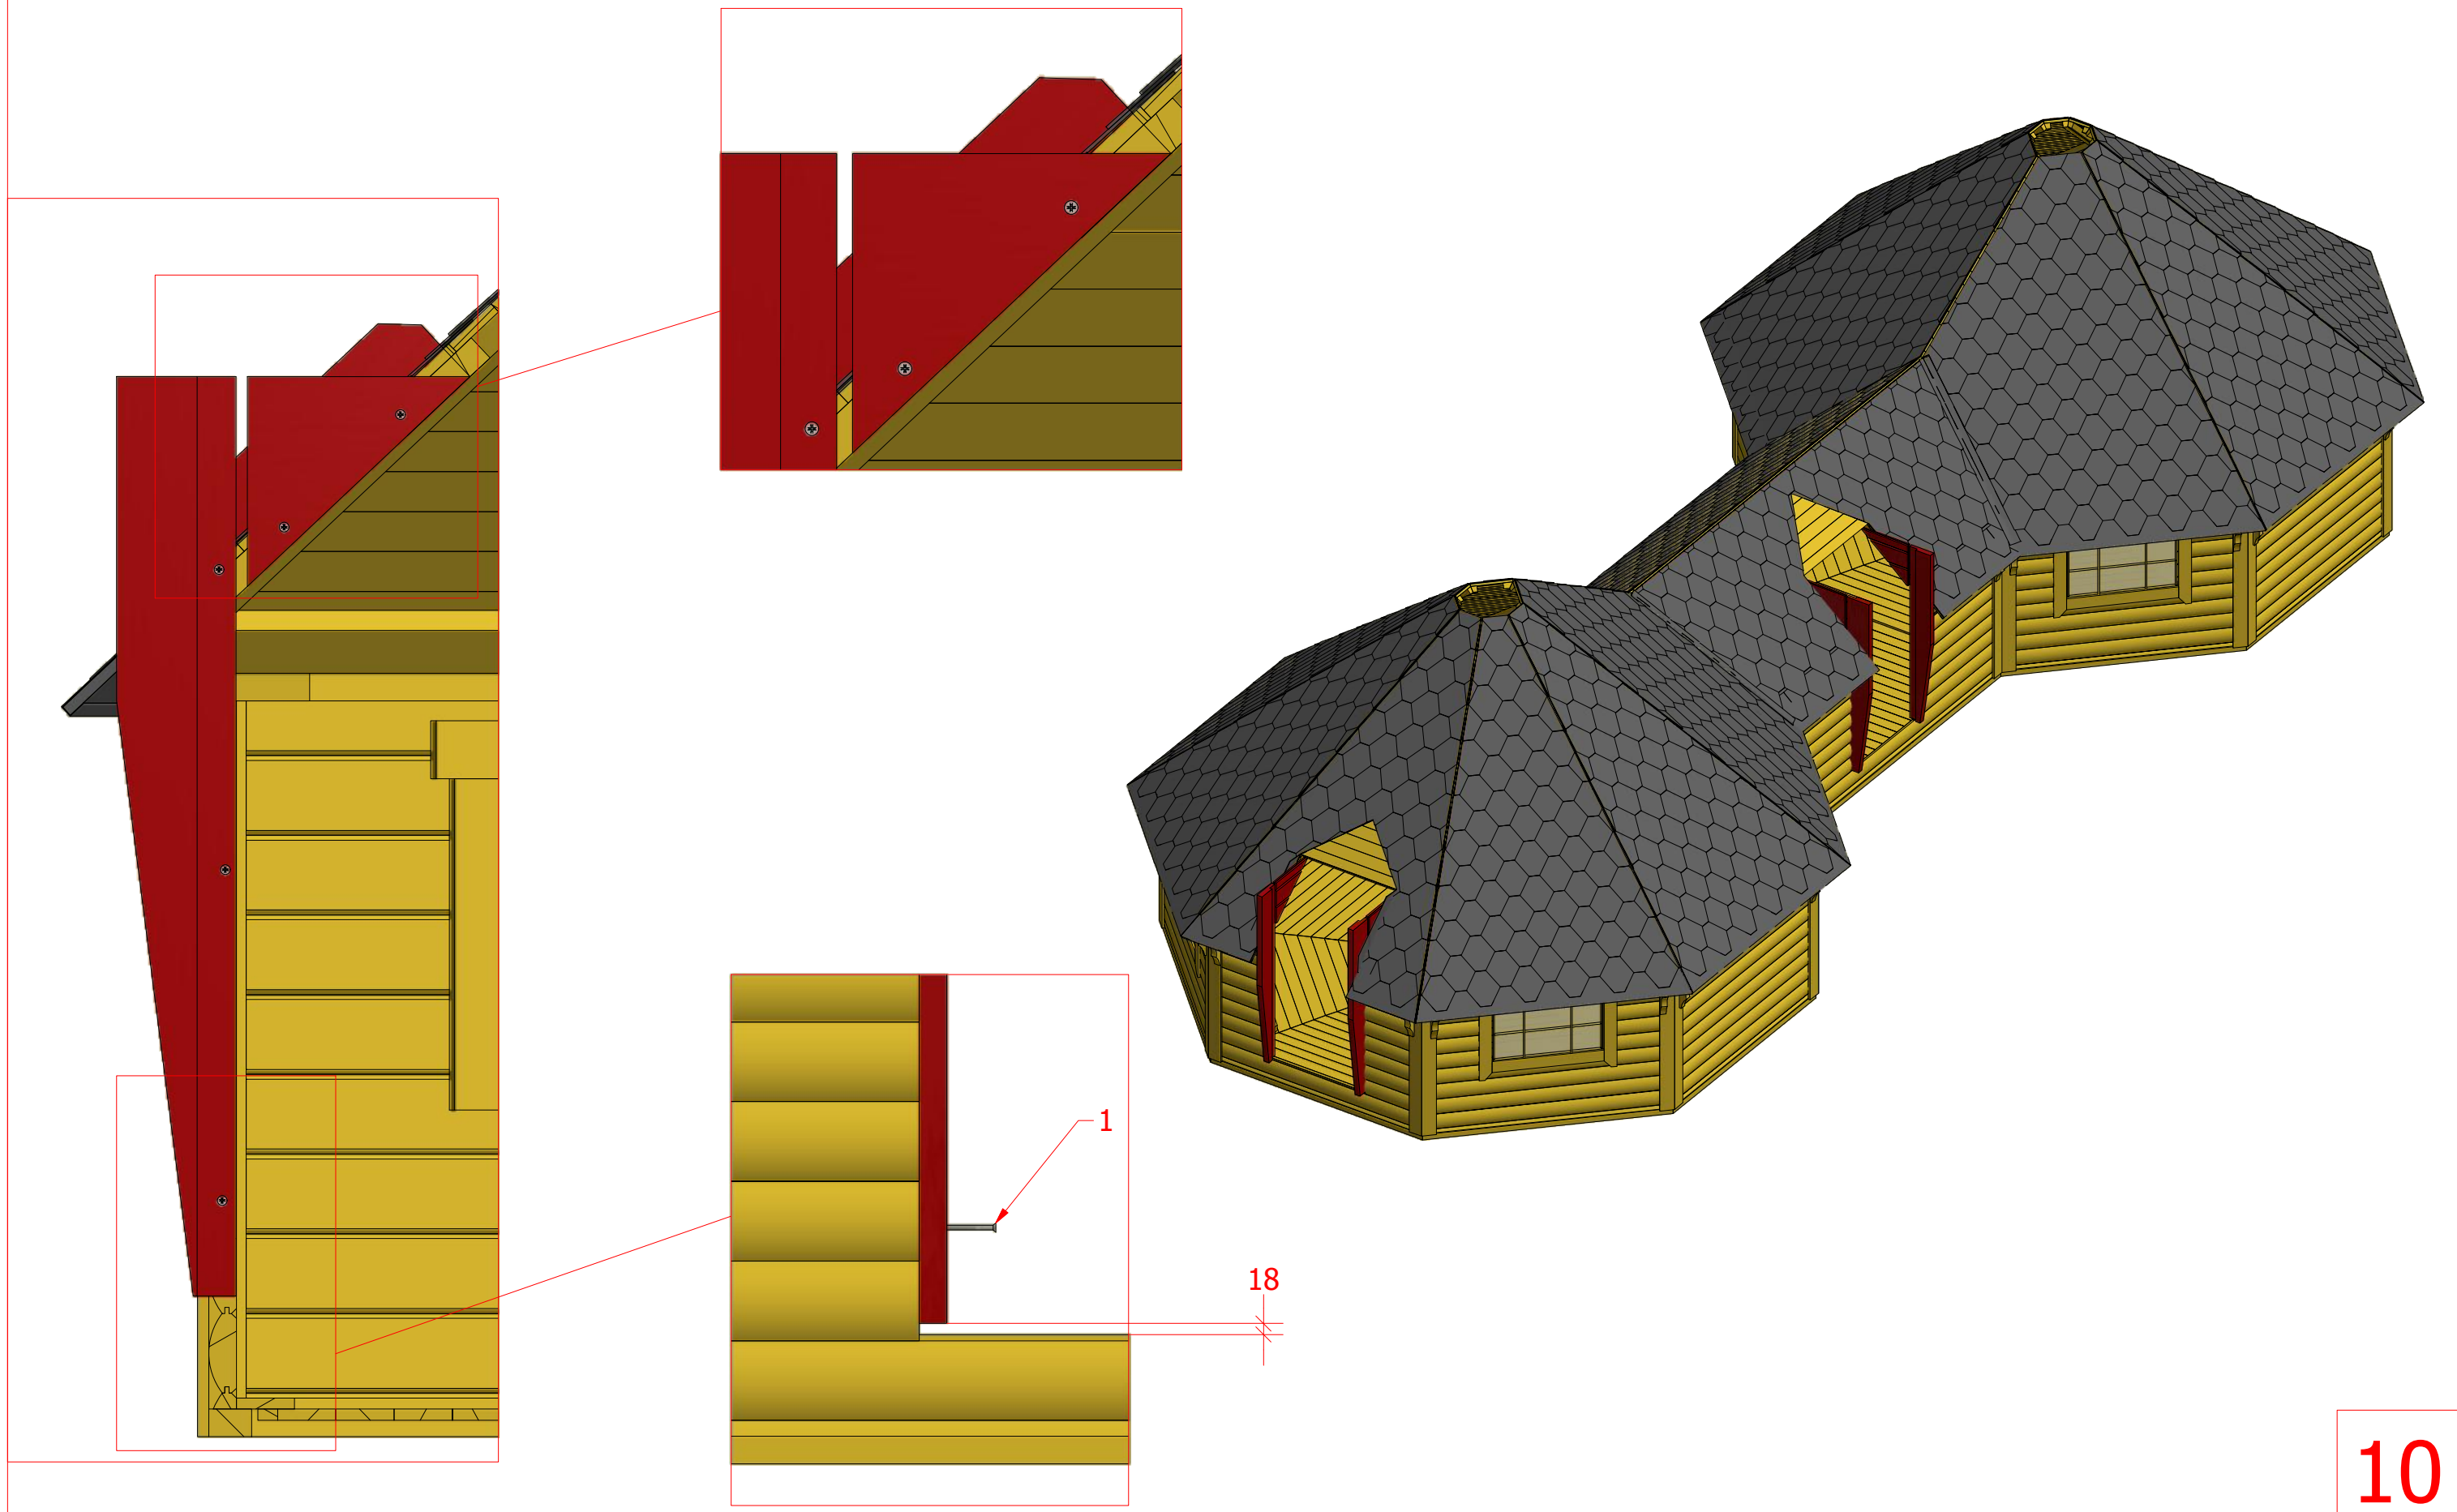

Screws

1	S3	3.5x45	66 pcs

Grill cabin 16.5 m² and 16.5 m² connected

Screws

1	S2	4x70	144 pcs
2	S3	3.5x45	40 pcs

Grill cabin 16.5 m² and 16.5 m² connected

Screws

1	S2	4x70	20 pcs