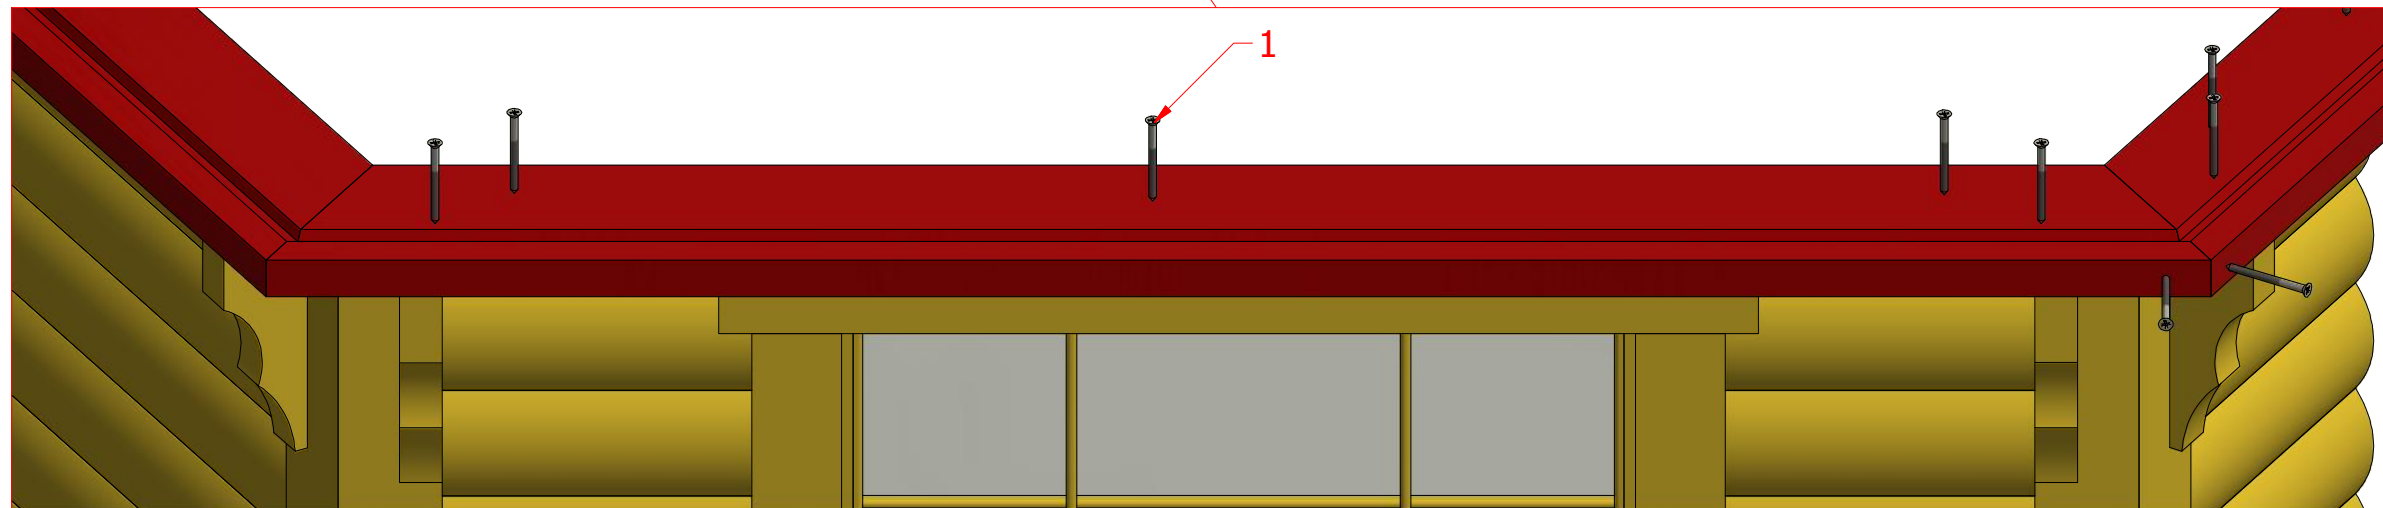

Grill cabin 16.5 m² and 16.5 m² connected

Screws

1	S2	4x70	64 pcs
2	S3	3.5x45	96 pcs

3

Grill cabin 16.5 m² and 16.5 m² connected

Screws

1	S1	5x100	190 pcs
---	----	-------	---------

Grill cabin 16.5 m² and 16.5 m² connected

Screws

Grill cabin 16.5 m² and 16.5 m² connected

Screws

1	S2	4x70	114 pcs

Grill cabin 16.5 m² and 16.5 m² connected

Screws

1	S3	3.5x45	78 pcs
2	V1	2.5x25	

Grill cabin 16.5 m² and 16.5 m² connected