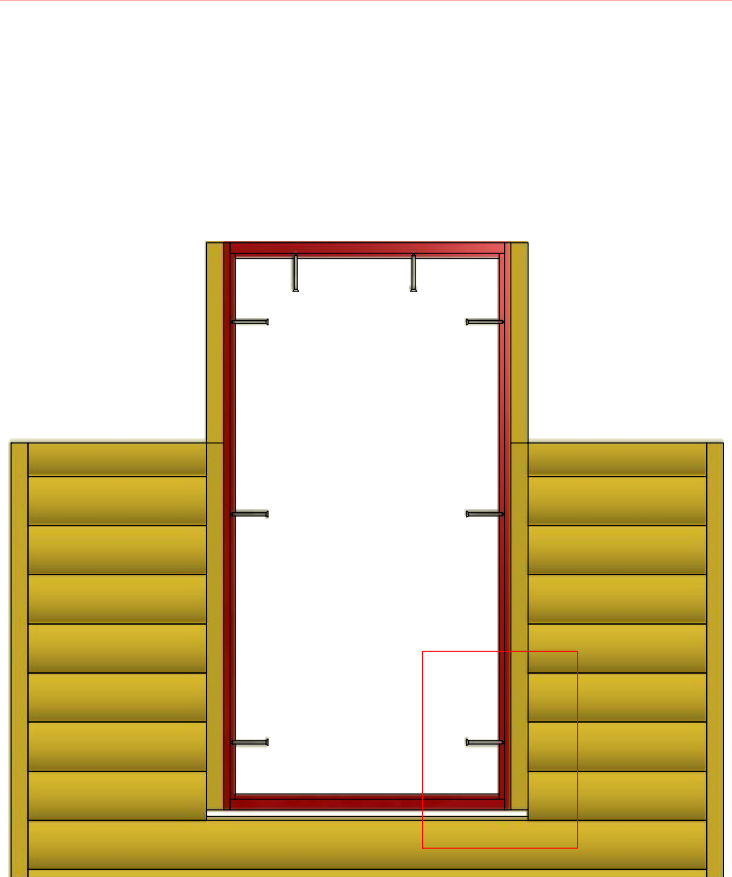

Grill cabin 16.5 m² and 16.5 m² connected

Screws

Grill cabin 16.5 m² and 16.5 m² connected

Screws

1	S2	4x70	32 pcs

1

Grill cabin 16.5 m² and 16.5 m² connected

Screws

1	S1	5x100	16 pcs
2	S3	3.5x45	8 pcs

Grill cabin 16.5 m² and 16.5 m² connected

Screws

1	S1	5x100	16 pcs
---	----	-------	--------

1

2

Grill cabin 16.5 m² and 16.5 m² connected

Screws

1	S3	3.5x45	101 pcs
---	----	--------	---------

1

Grill cabin 16.5 m² and 16.5 m² connected

Screws

1	S3	3.5x45	16 pcs

1

Grill cabin 16.5 m² and 16.5 m² connected

Screws