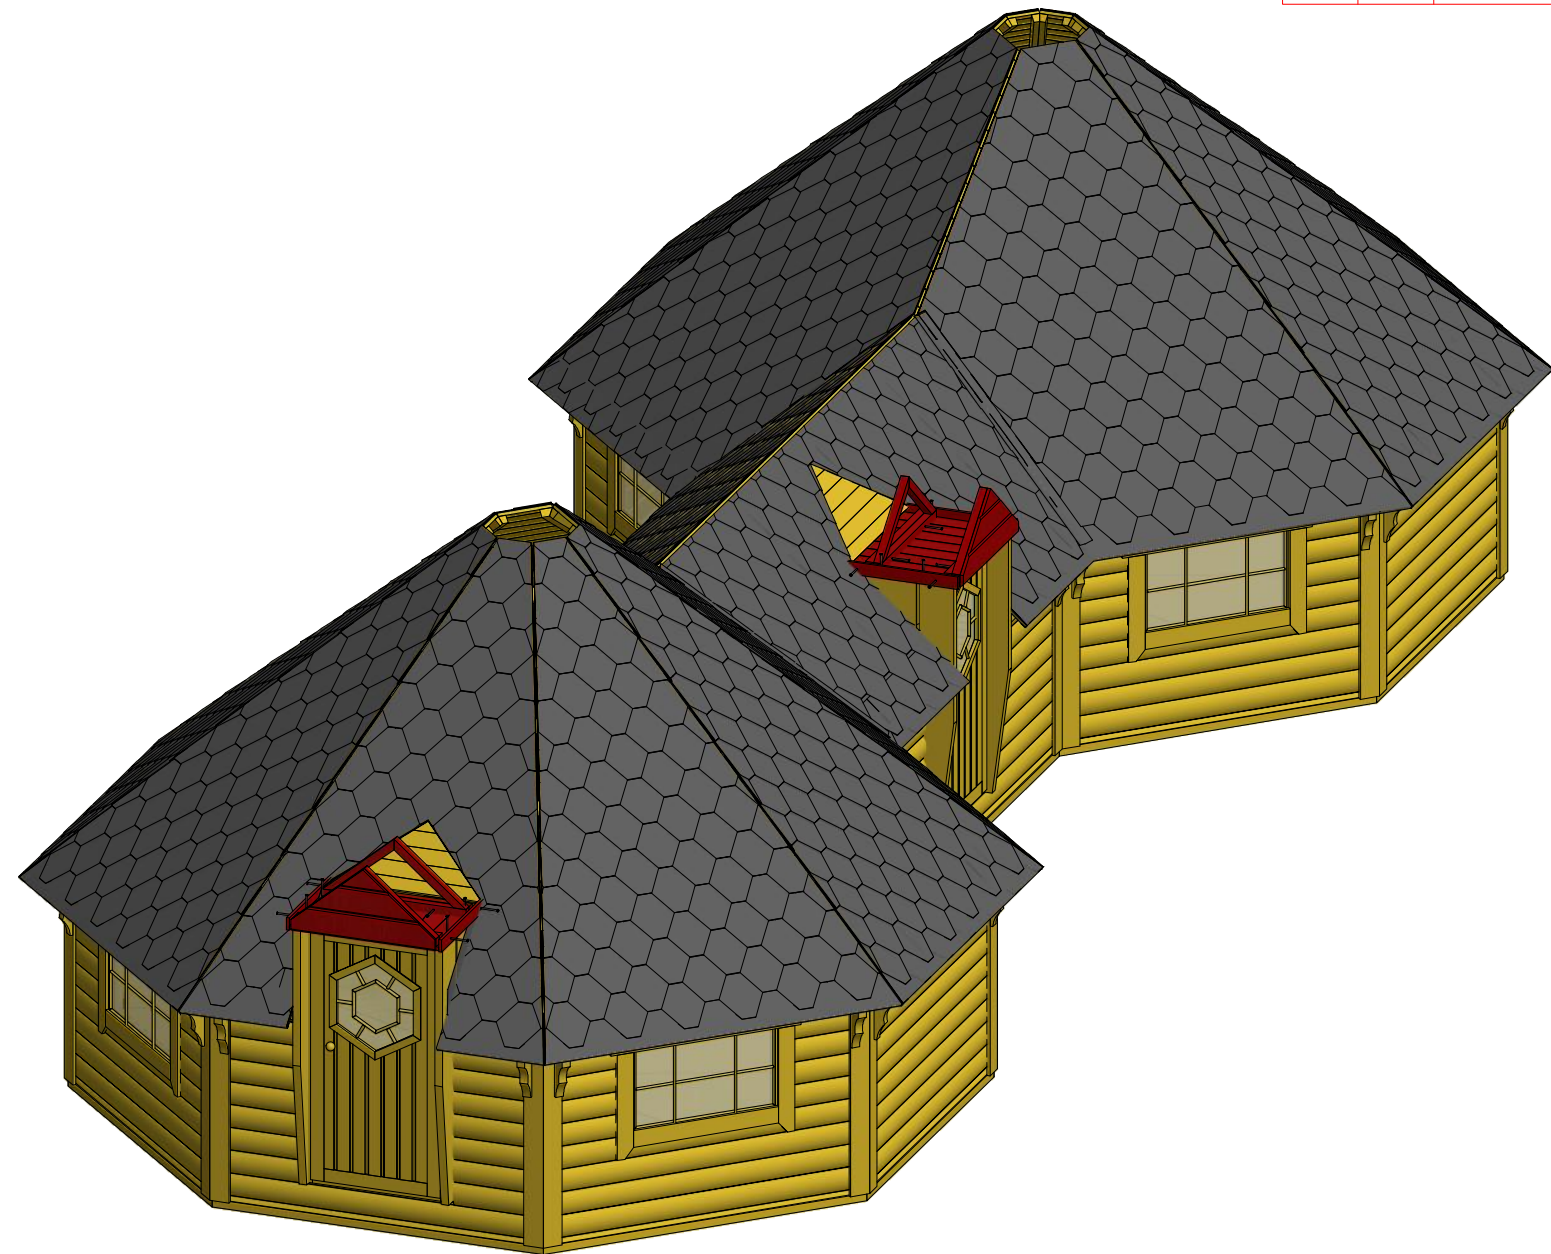

Grill cabin 16.5 m² and 16.5 m² connected

Screws

Grill cabin 16.5 m² and 16.5 m² connected

Screws

1	S2	4x70	32 pcs

1

Grill cabin 16.5 m² and 16.5 m² connected

Screws