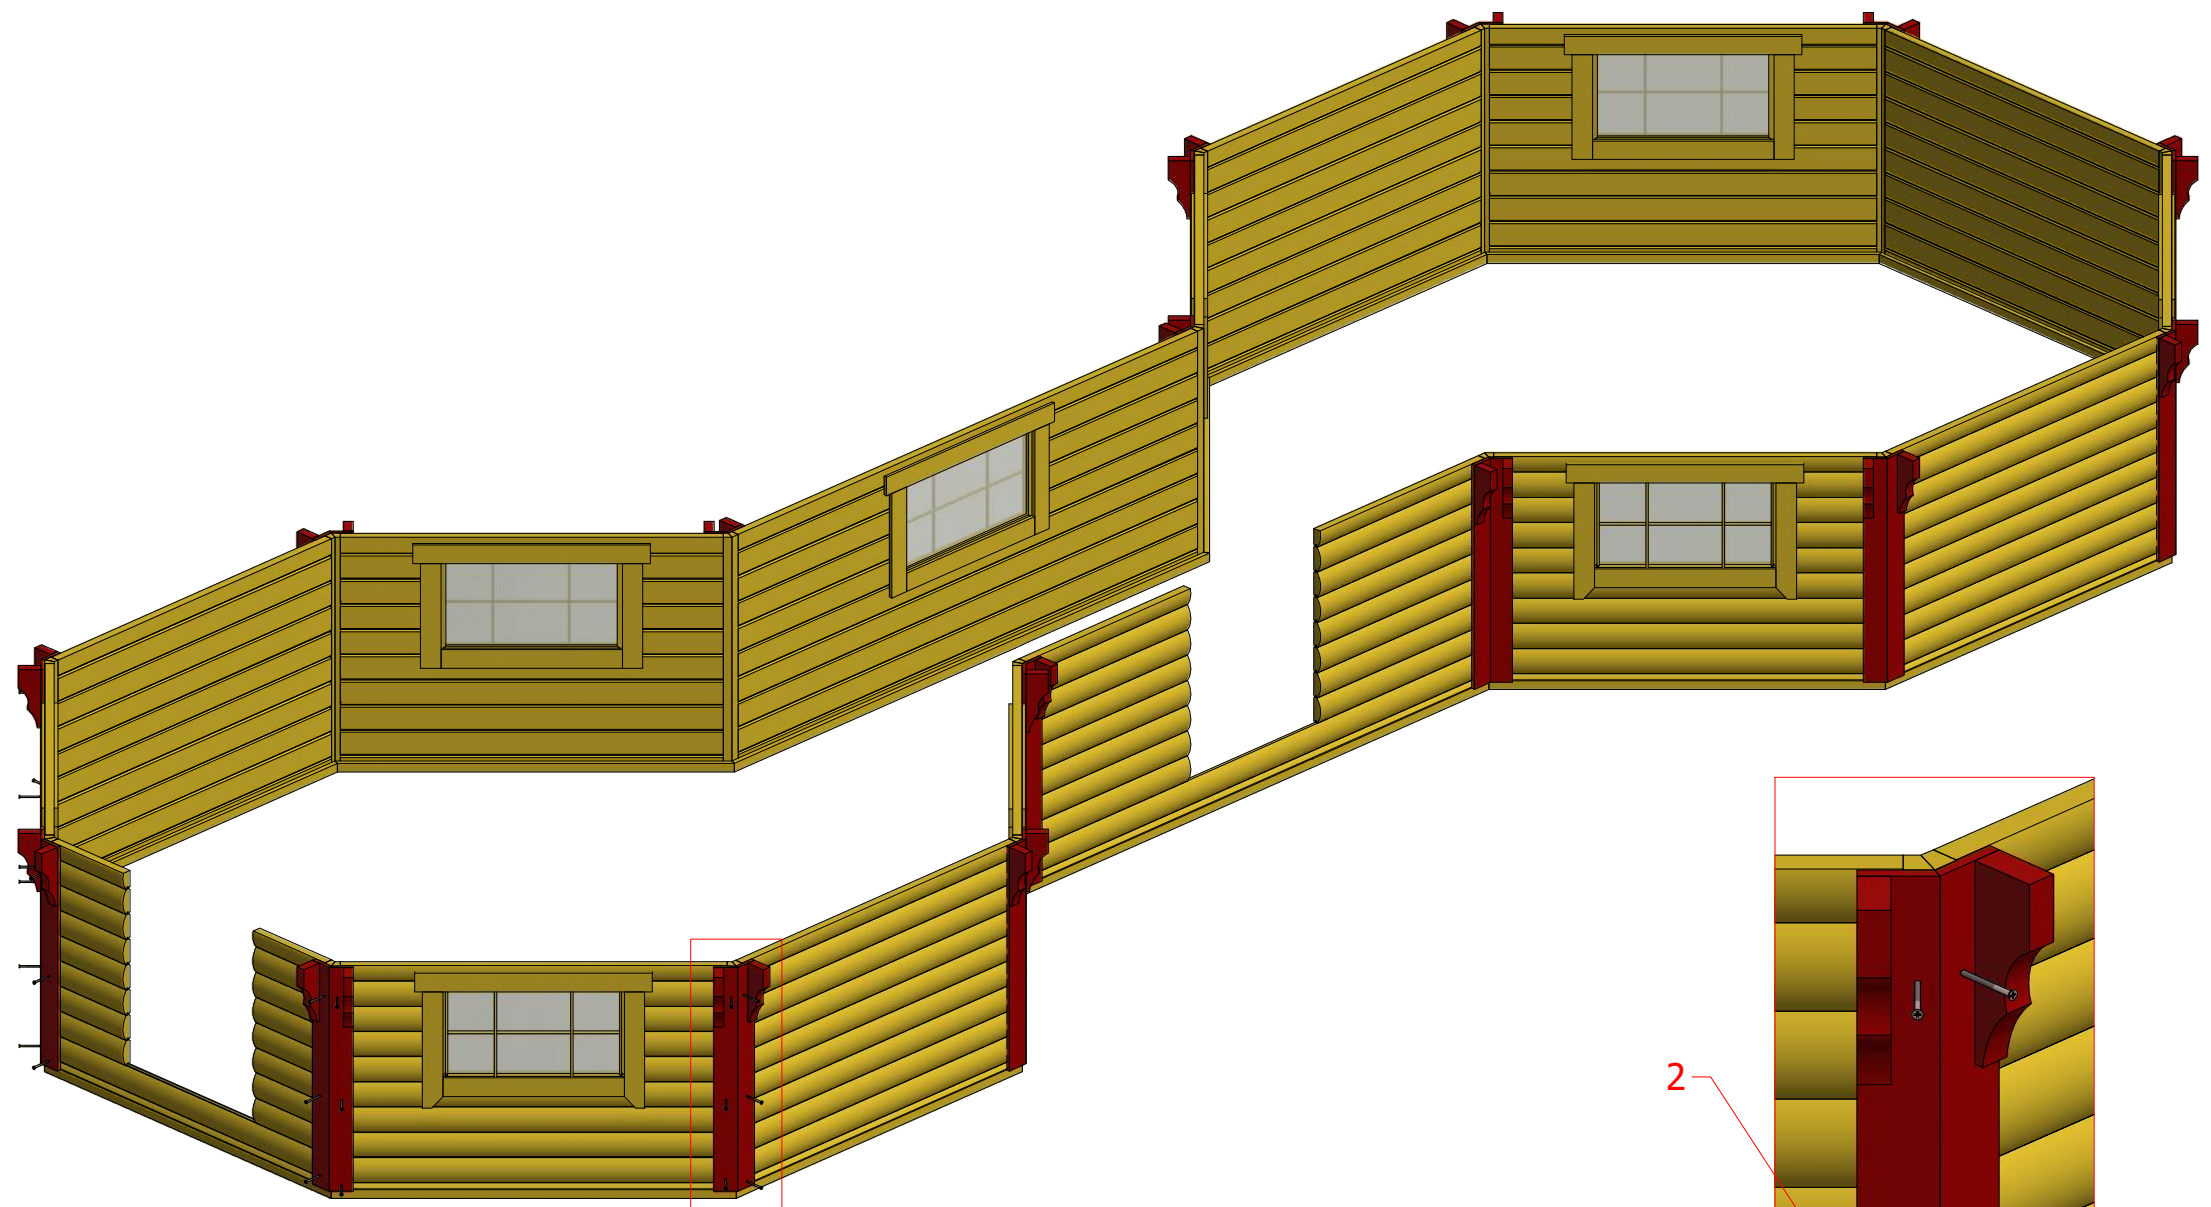

Grill cabin 16.5 m² and 16.5 m² connected

Screws

1	S2	4x70	64 pcs
2	S3	3.5x45	96 pcs

3