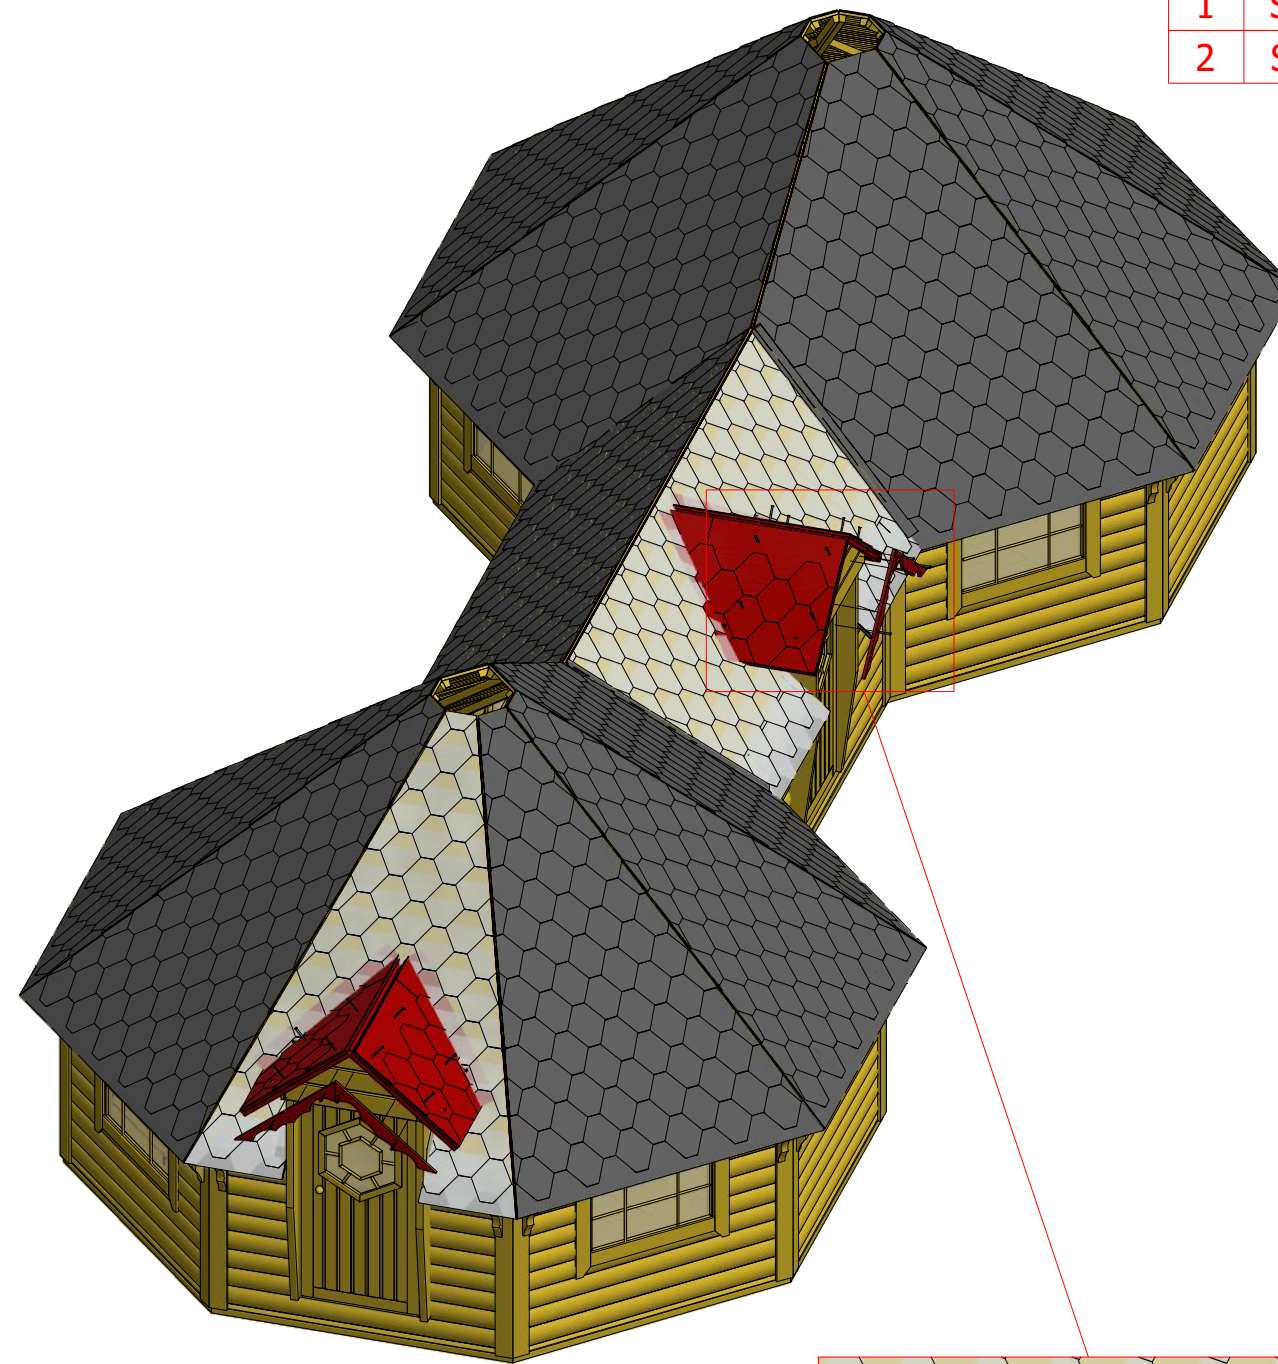

Grill cabin 16.5 m² and 16.5 m² connected

Screws

1	S1	5x100	16 pcs
2	S3	3.5x45	8 pcs