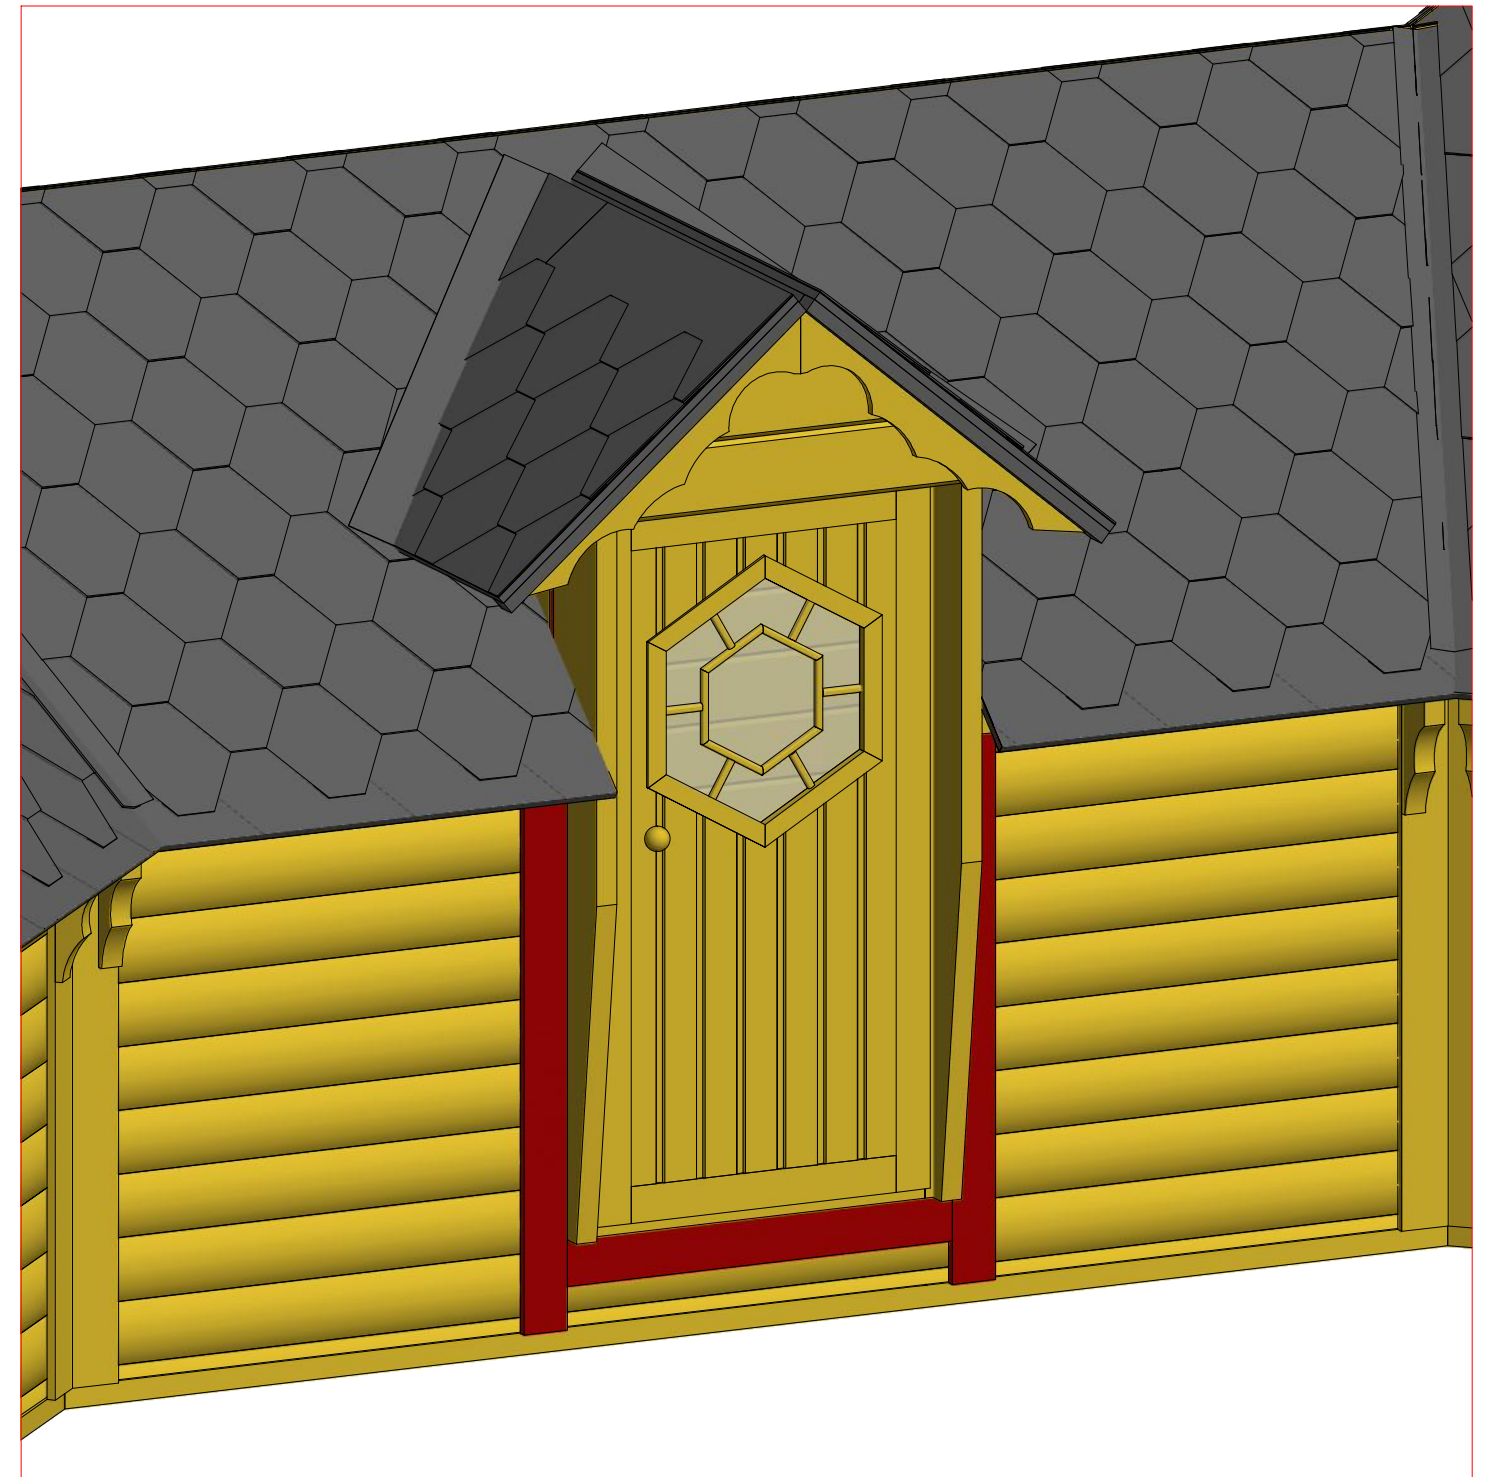

1	S3	3.5x45	101 pcs
---	----	--------	---------

1

Grill cabin 16.5 m² and 16.5 m² connected

Screws

1	S3	3.5x45	16 pcs

1

Grill cabin 16.5 m² and 16.5 m² connected

Screws