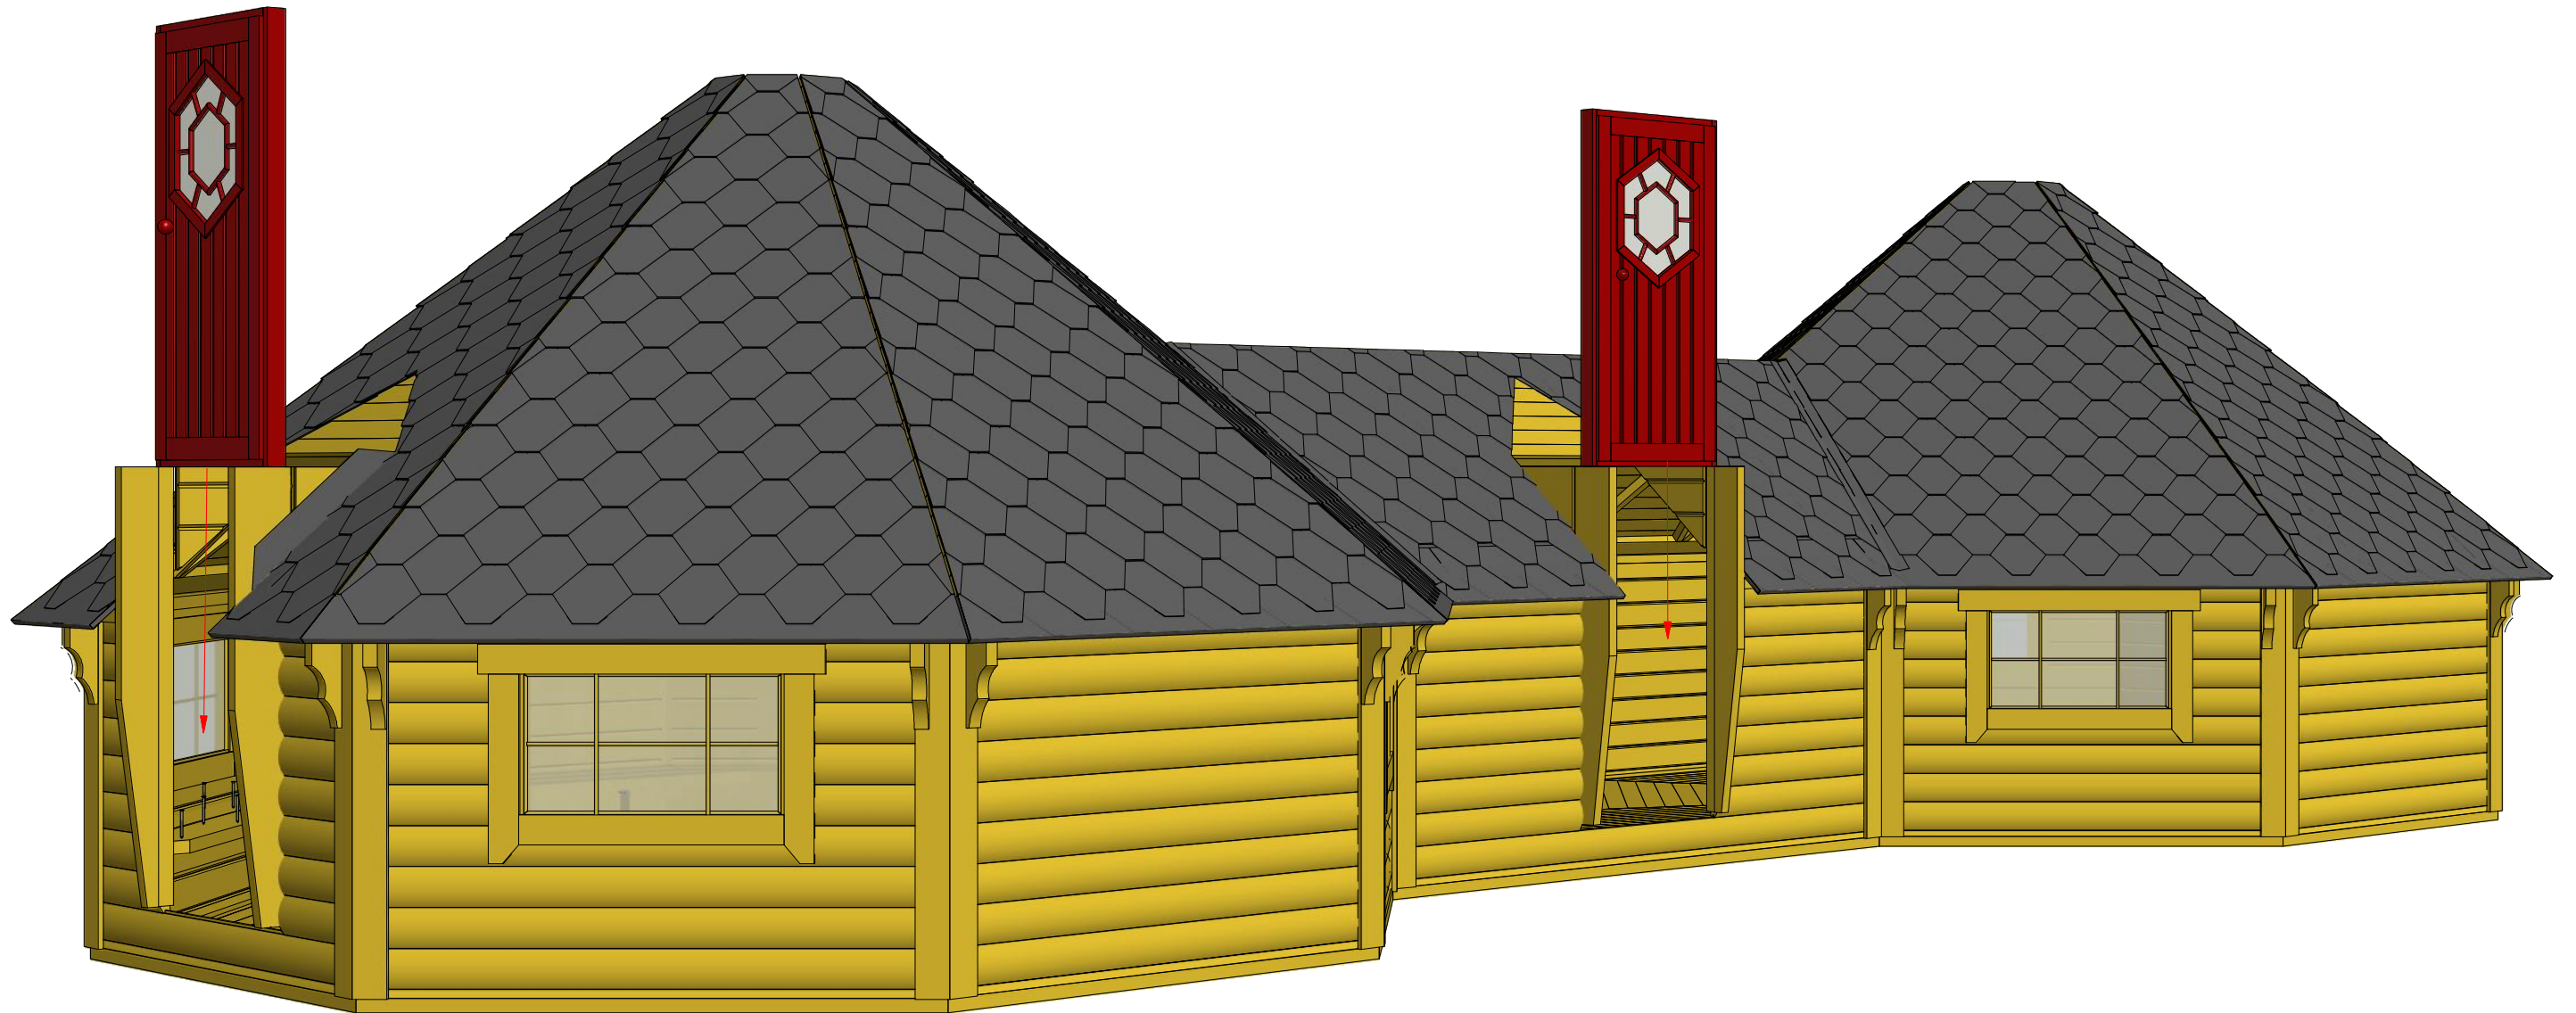

Grill cabin 16.5 m² and 16.5 m² connected

Screws