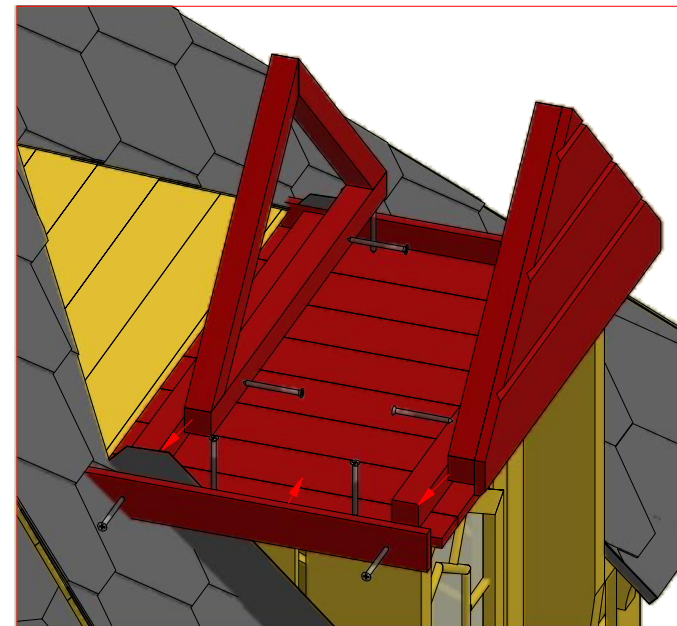

Grill cabin 16.5 m² and 16.5 m² connected

Screws

Grill cabin 16.5 m² and 16.5 m² connected

Screws

1	S2	4x70	32 pcs

1

Grill cabin 16.5 m² and 16.5 m² connected

Screws

1	S1	5x100	16 pcs
2	S3	3.5x45	8 pcs

Grill cabin 16.5 m² and 16.5 m² connected

Screws

1	S1	5x100	16 pcs
---	----	-------	--------

1

2

Grill cabin 16.5 m² and 16.5 m² connected

Screws