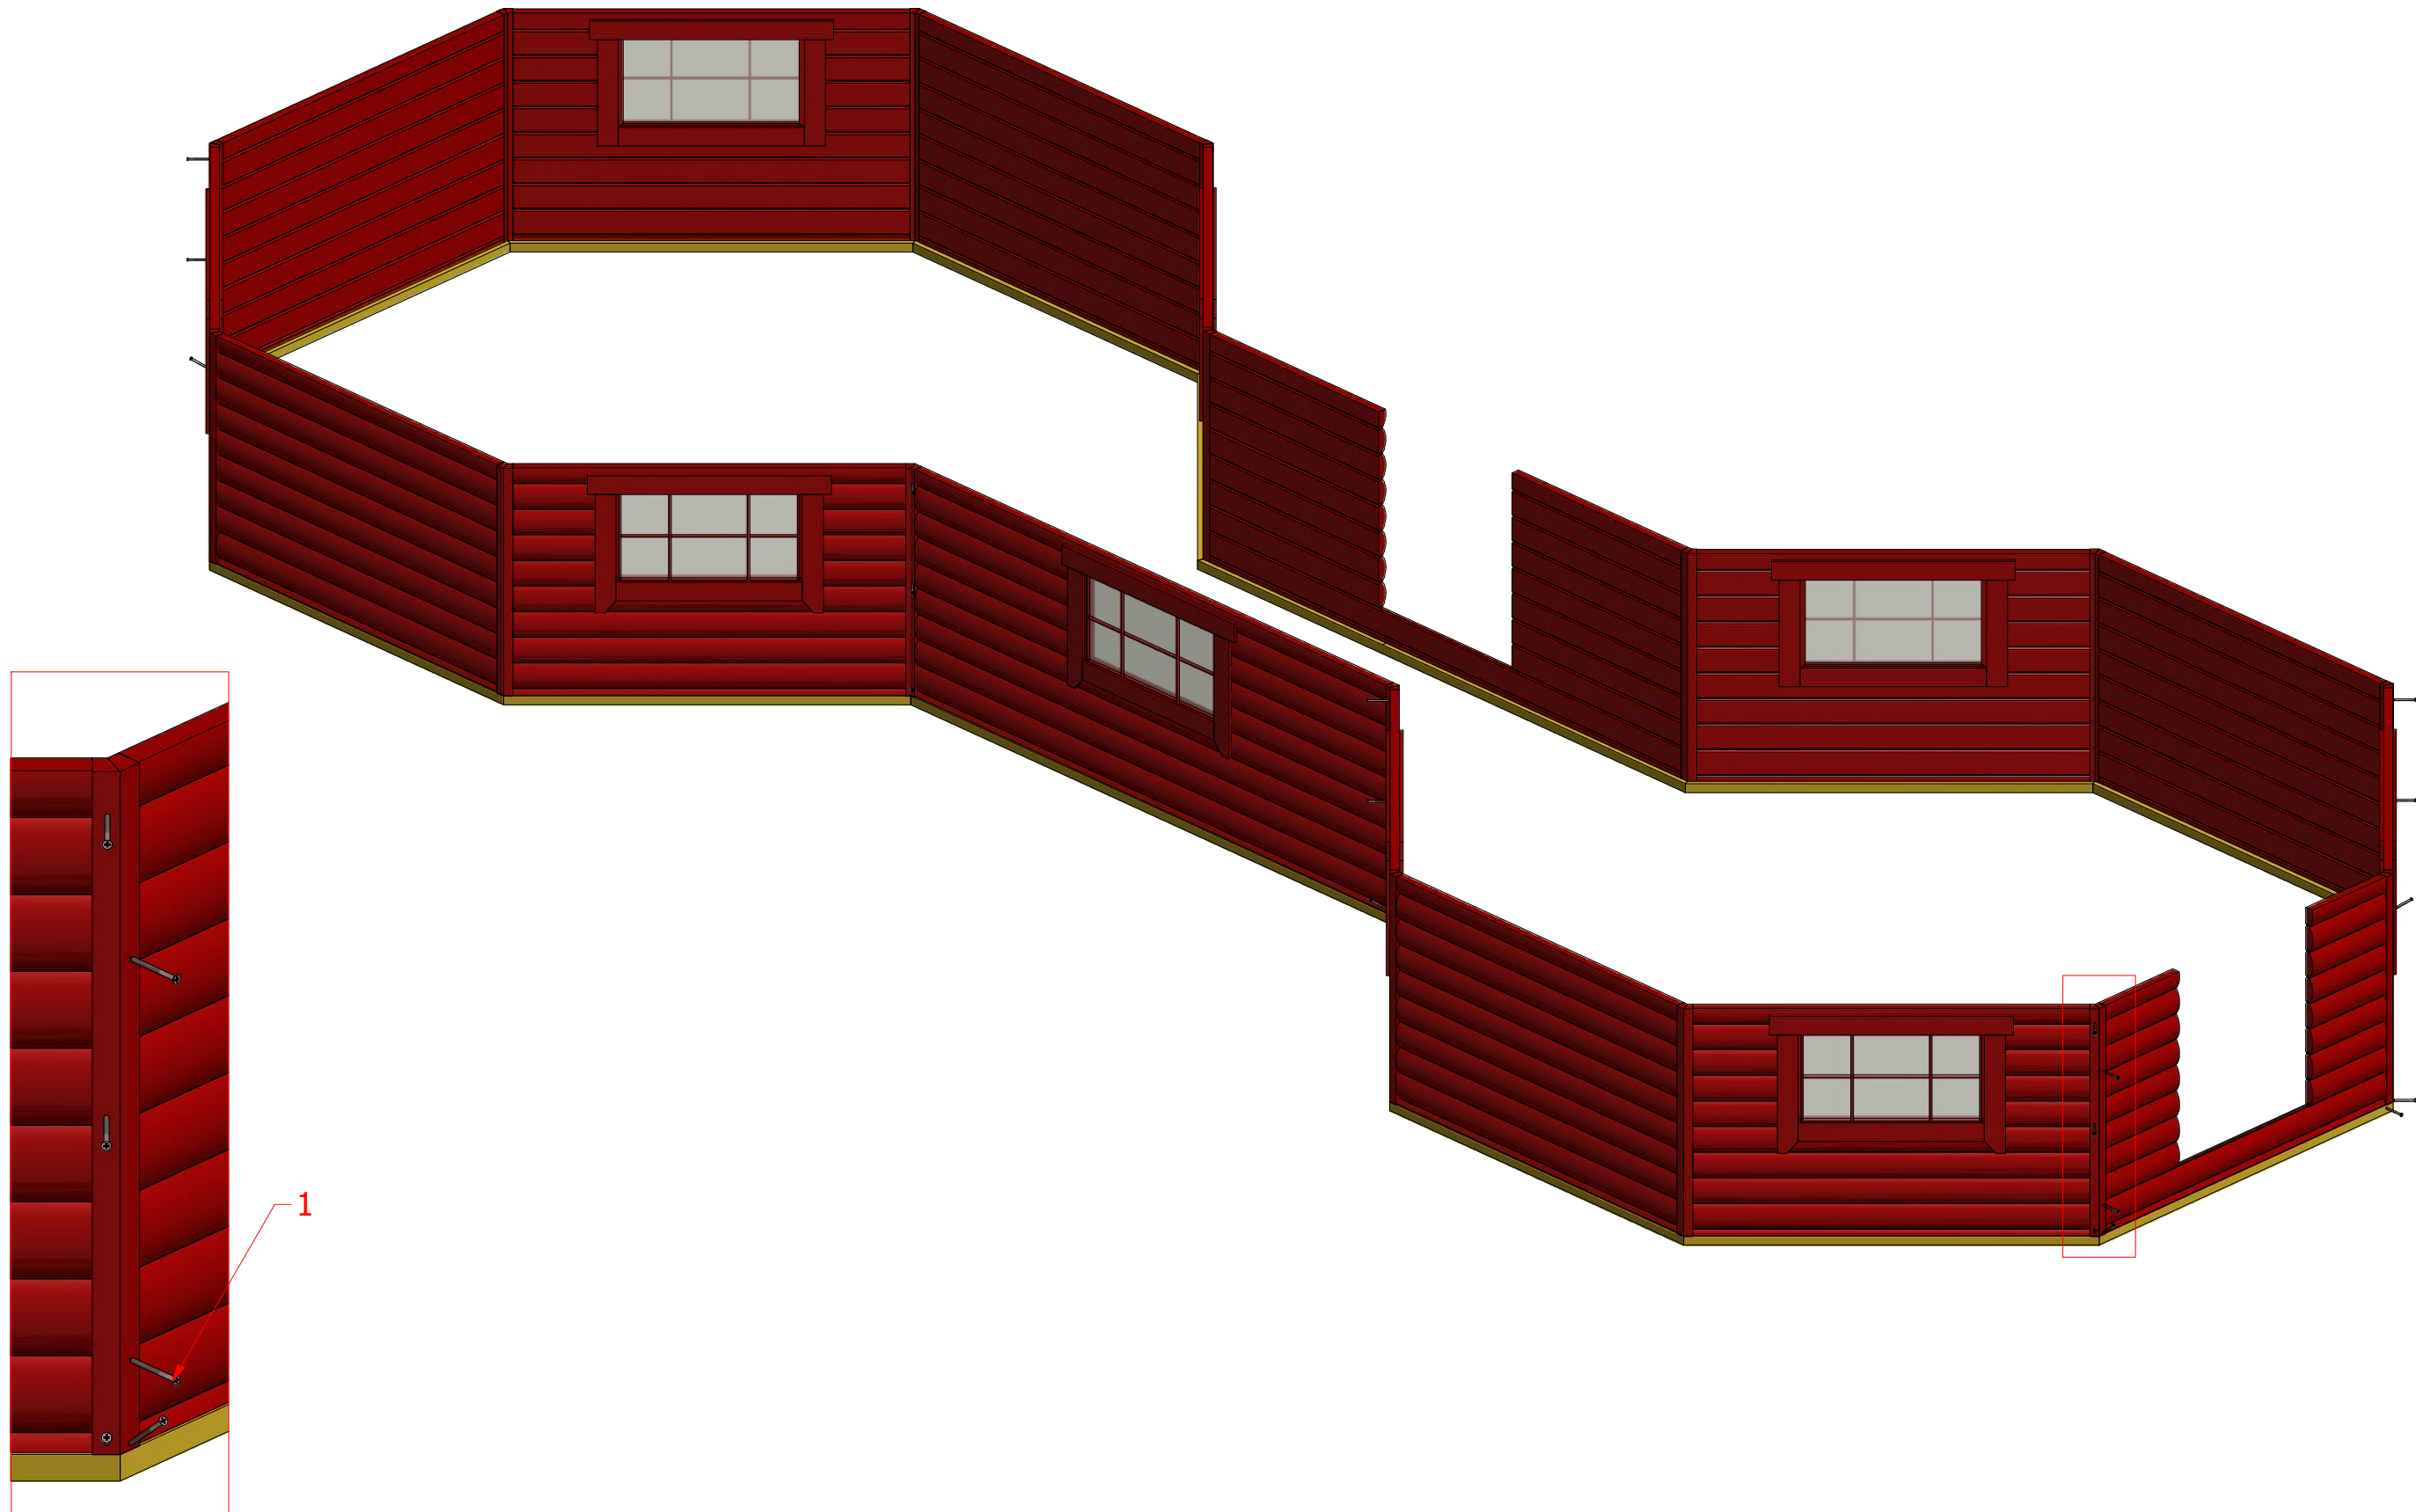

Grill cabin 16.5 m² and 16.5 m² connected

Grill cabin 16.5 m² and 16.5 m² connected

Grill cabin 16.5 m² and 16.5 m² connected

Screws			
1	S1	5x100	32pcs

Grill cabin 16.5 m² and 16.5 m² connected

Screws

1	S2	4x70	96 pcs

Grill cabin 16.5 m² and 16.5 m² connected

Screws

1	S2	4x70	64 pcs
2	S3	3.5x45	96 pcs

3

Grill cabin 16.5 m² and 16.5 m² connected

Screws

1	S1	5x100	190 pcs
---	----	-------	---------

Grill cabin 16.5 m² and 16.5 m² connected