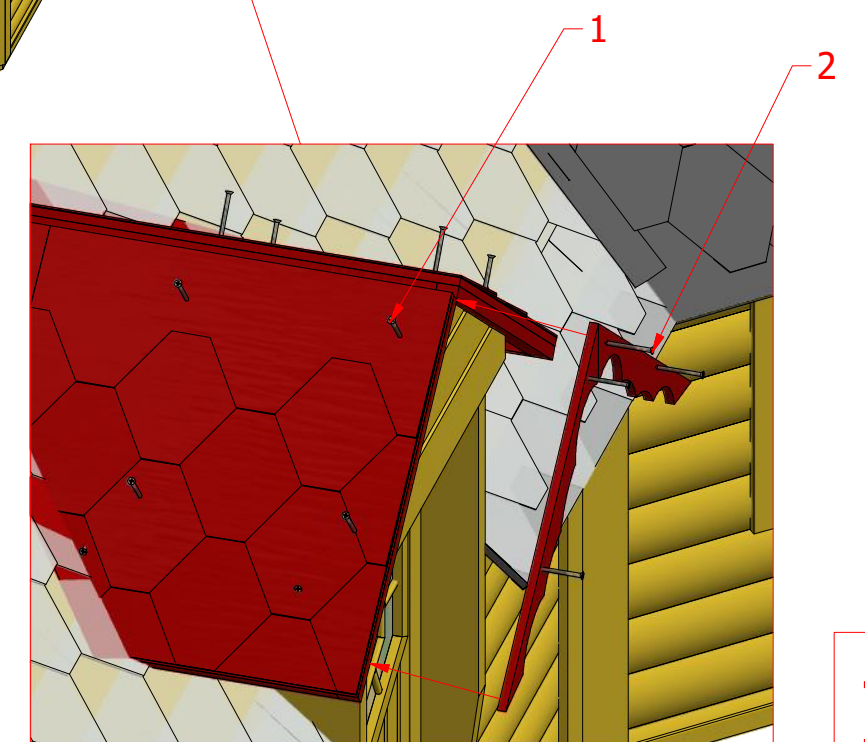

Grill cabin 16.5 m² and 16.5 m² connected

Screws

Grill cabin 16.5 m² and 16.5 m² connected

Screws

1	S2	4x70	32 pcs

1

Grill cabin 16.5 m² and 16.5 m² connected

Screws

1	S1	5x100	16 pcs
2	S3	3.5x45	8 pcs

Grill cabin 16.5 m² and 16.5 m² connected

Screws

1	S1	5x100	16 pcs
---	----	-------	--------

1

2

Grill cabin 16.5 m² and 16.5 m² connected

Screws