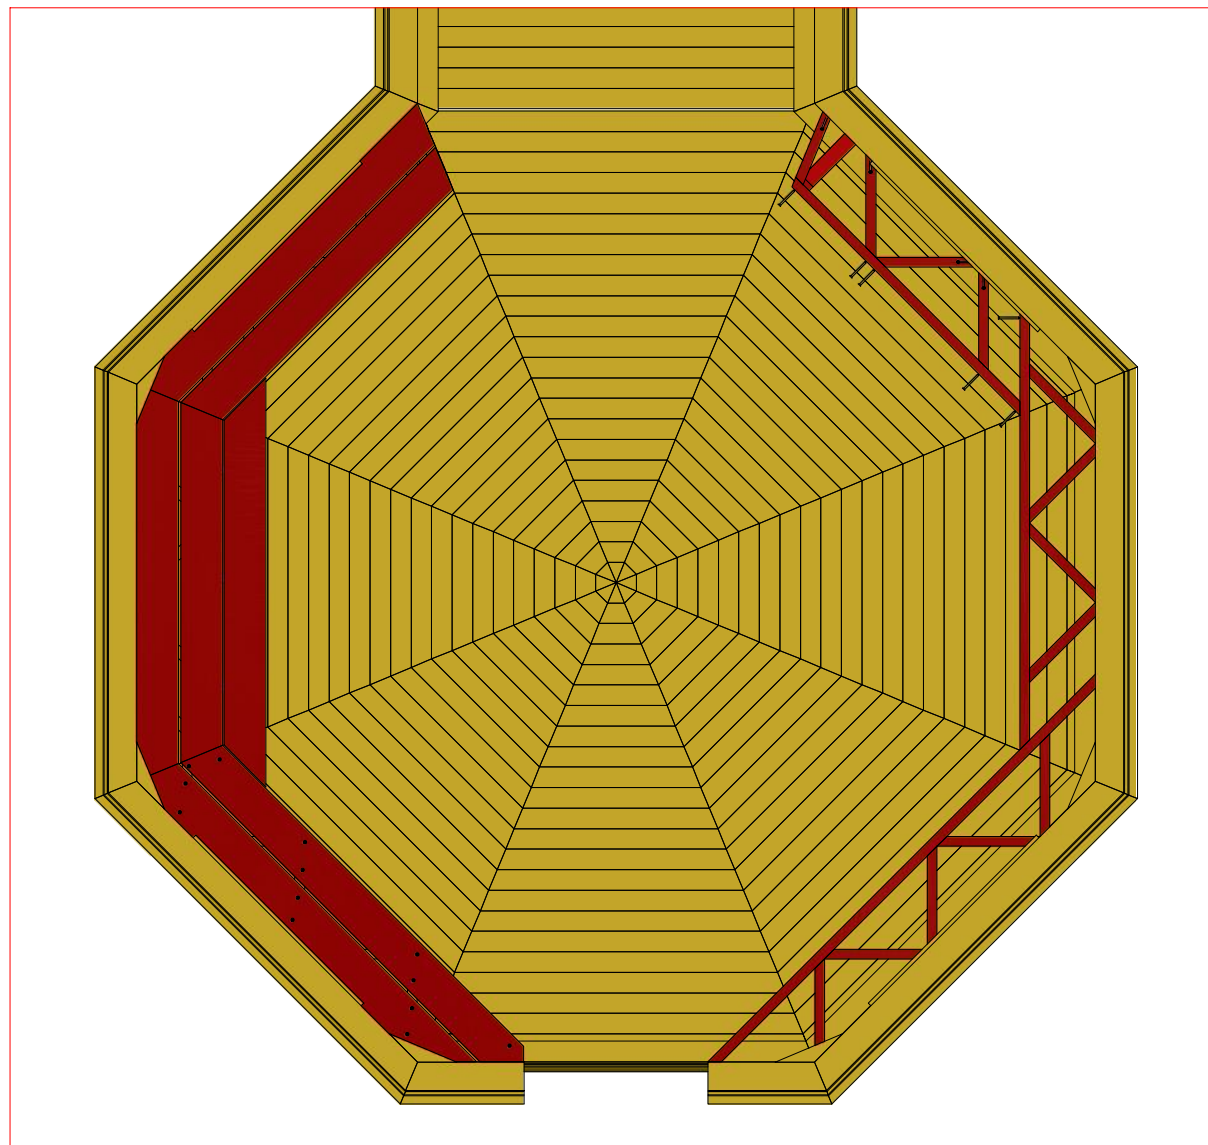

Screws

1	S3	3.5x45	66 pcs

Grill cabin 16.5 m² and 16.5 m² connected

Screws

1	S2	4x70	144 pcs
2	S3	3.5x45	40 pcs

Grill cabin 16.5 m² and 16.5 m² connected

Screws

1	S2	4x70	20 pcs