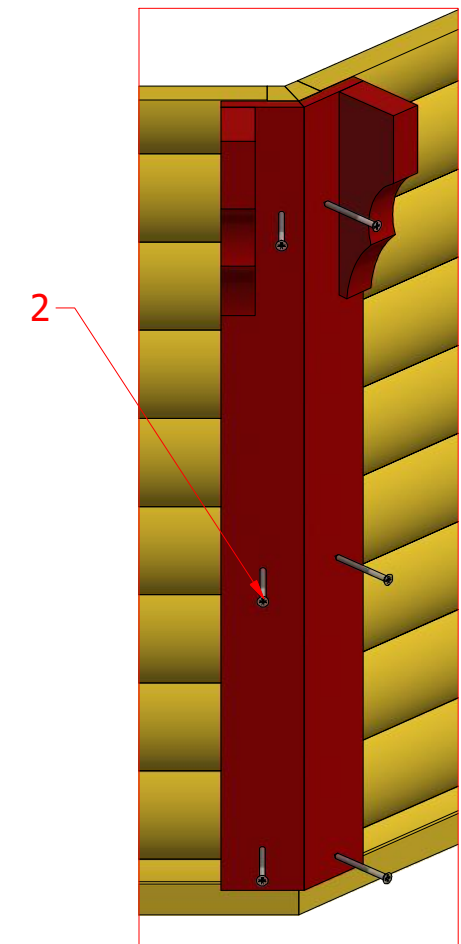

Grill cabin 16.5 m² and 16.5 m² connected

Grill cabin 16.5 m² and 16.5 m² connected

Grill cabin 16.5 m² and 16.5 m² connected

Screws			
1	S1	5x100	32pcs

Grill cabin 16.5 m² and 16.5 m² connected

Screws

1	S2	4x70	96 pcs

Grill cabin 16.5 m² and 16.5 m² connected

Screws

1	S2	4x70	64 pcs
2	S3	3.5x45	96 pcs

3

Grill cabin 16.5 m² and 16.5 m² connected

Screws

1	S1	5x100	190 pcs
---	----	-------	---------

Grill cabin 16.5 m² and 16.5 m² connected

Screws

Grill cabin 16.5 m² and 16.5 m² connected

Screws

1	S2	4x70	114 pcs

Grill cabin 16.5 m² and 16.5 m² connected

Screws

1	S3	3.5x45	78 pcs
2	V1	2.5x25	

Grill cabin 16.5 m² and 16.5 m² connected