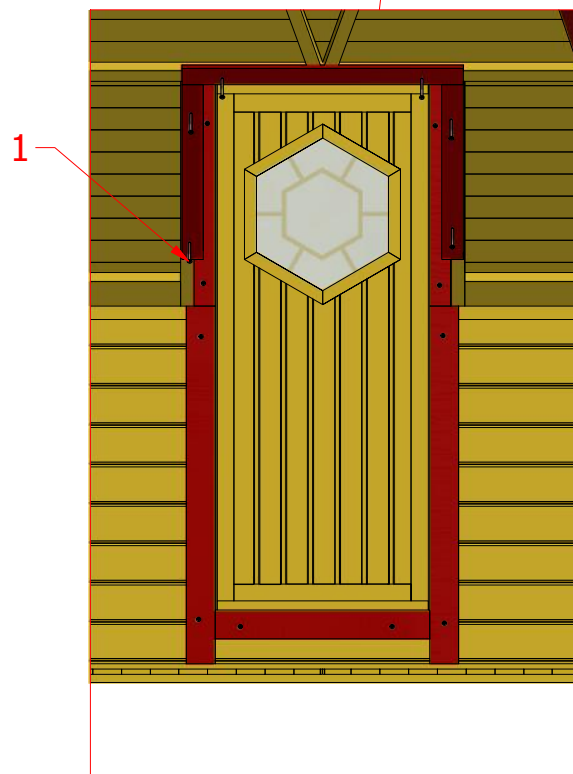

Grill cabin 25 m² and 25 m² connected

Screws

1	S3	3.5x45	196 pcs