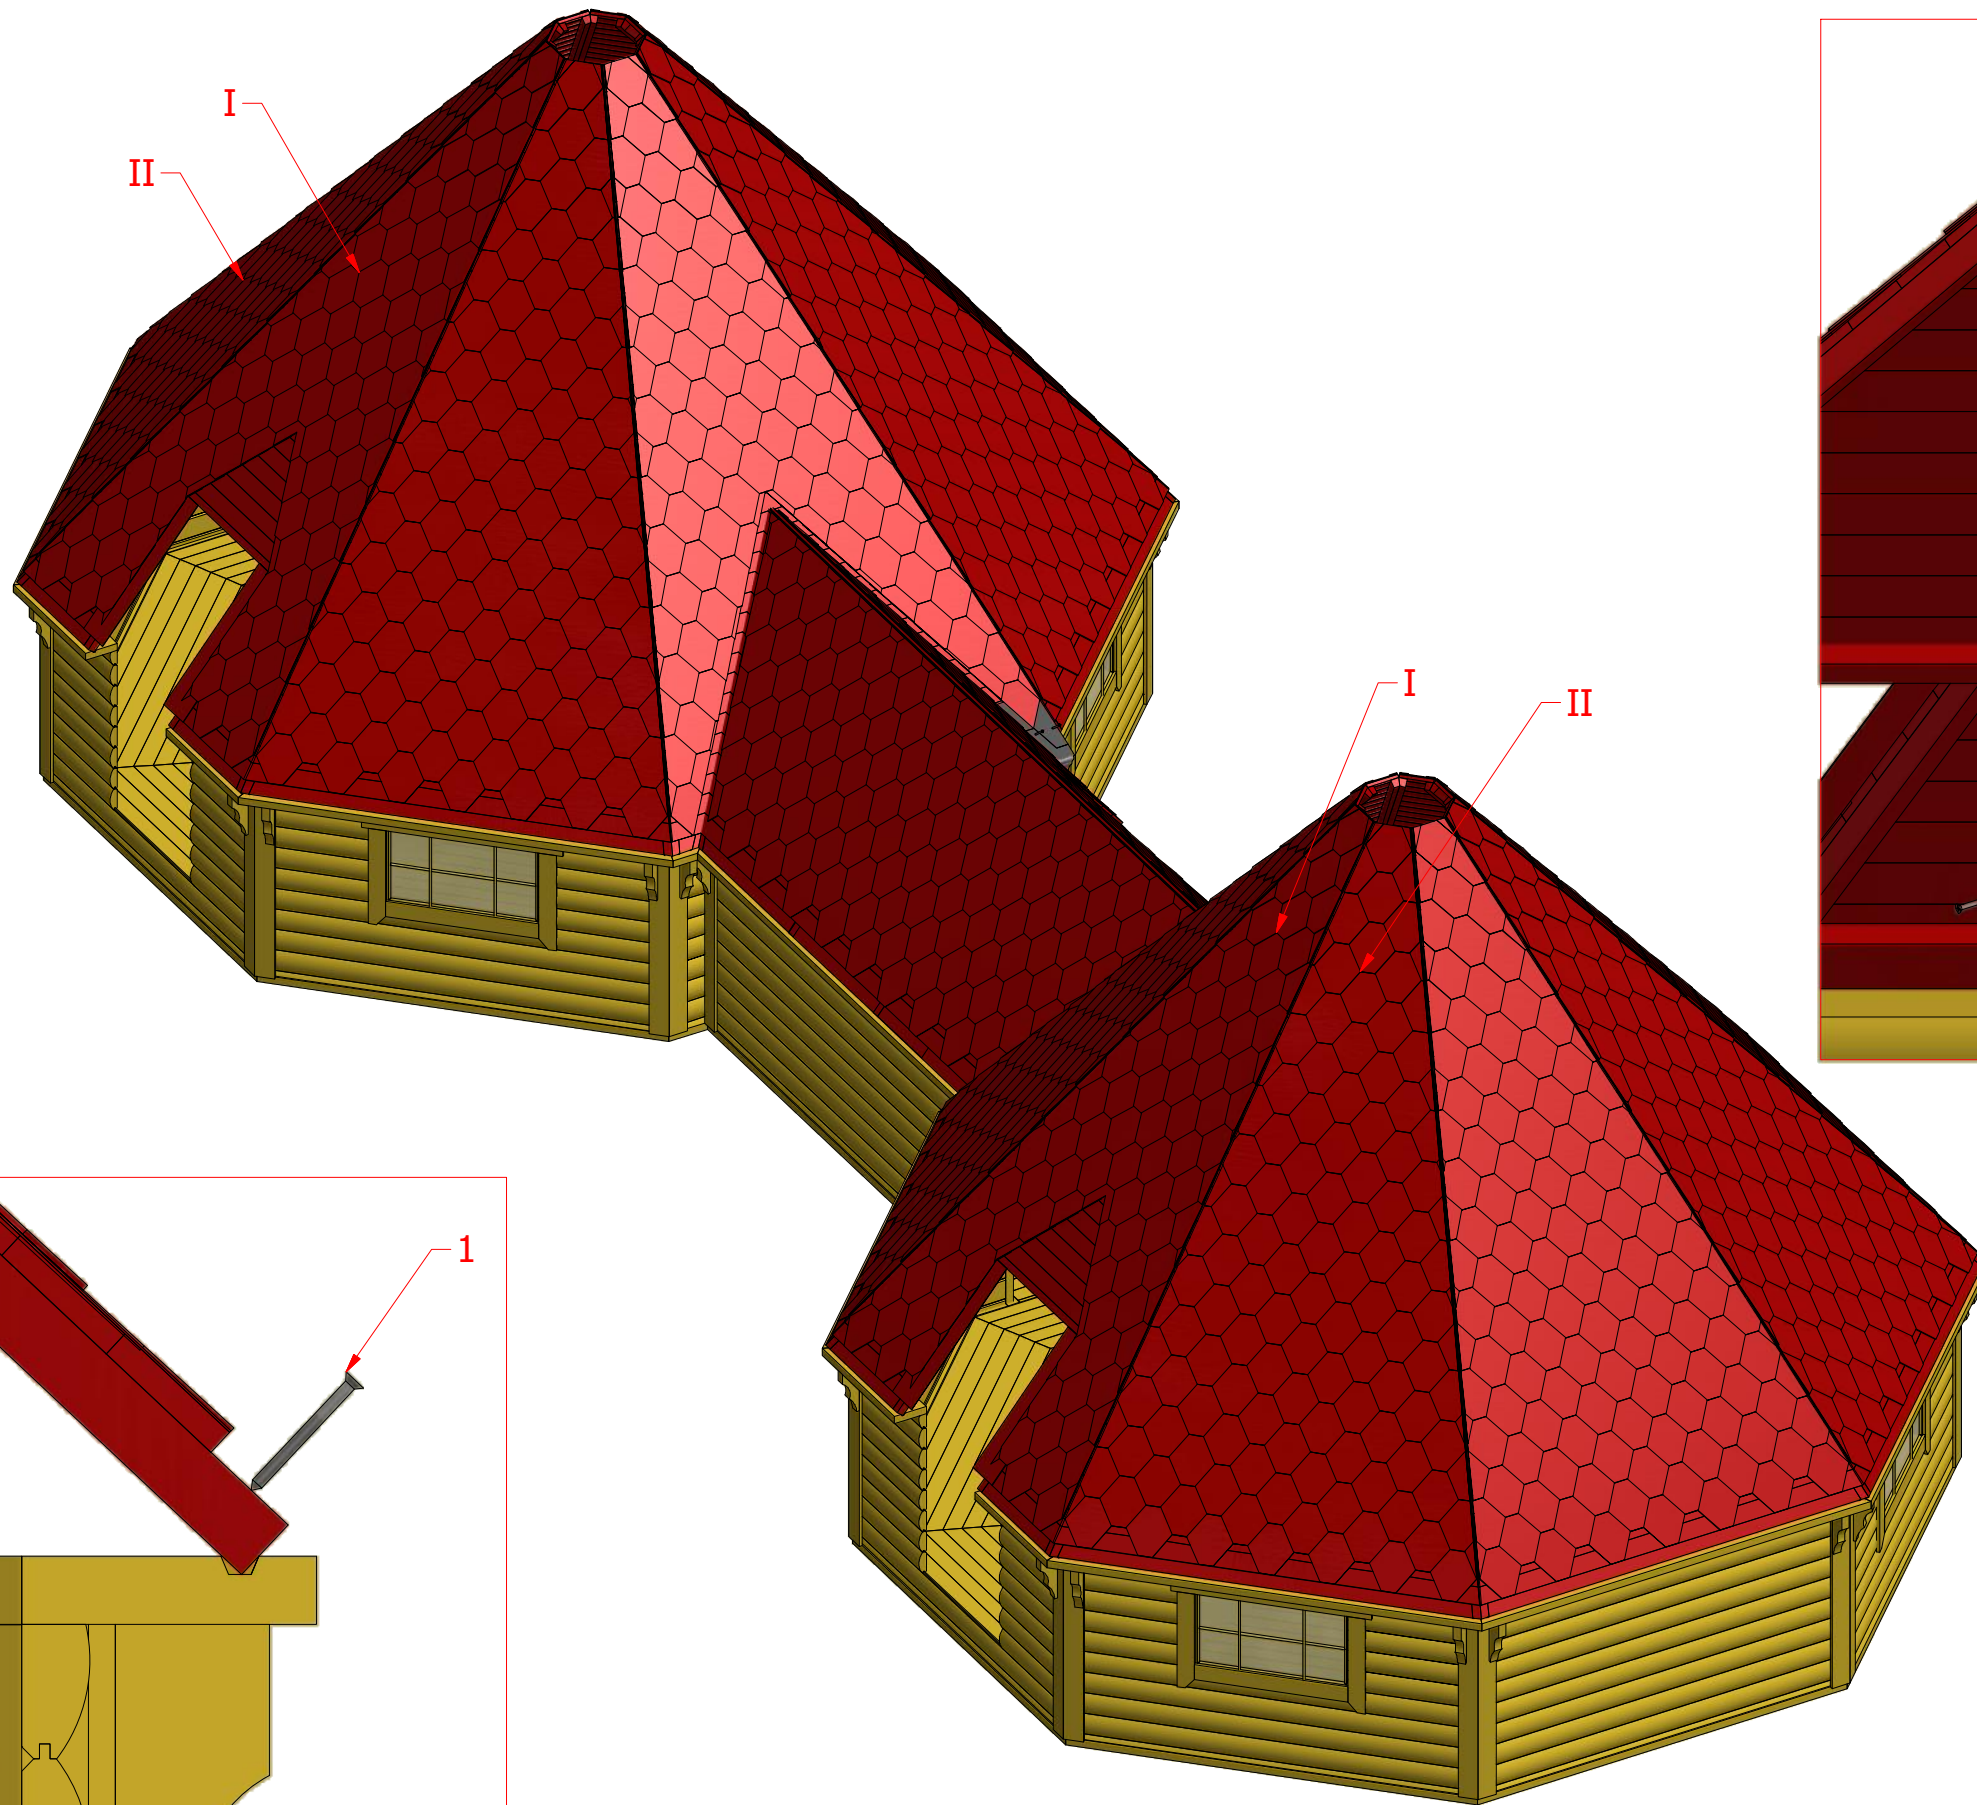

Grill cabin 25 m² and 25 m² connected

Screws			
1	S2	4x70	114 pcs