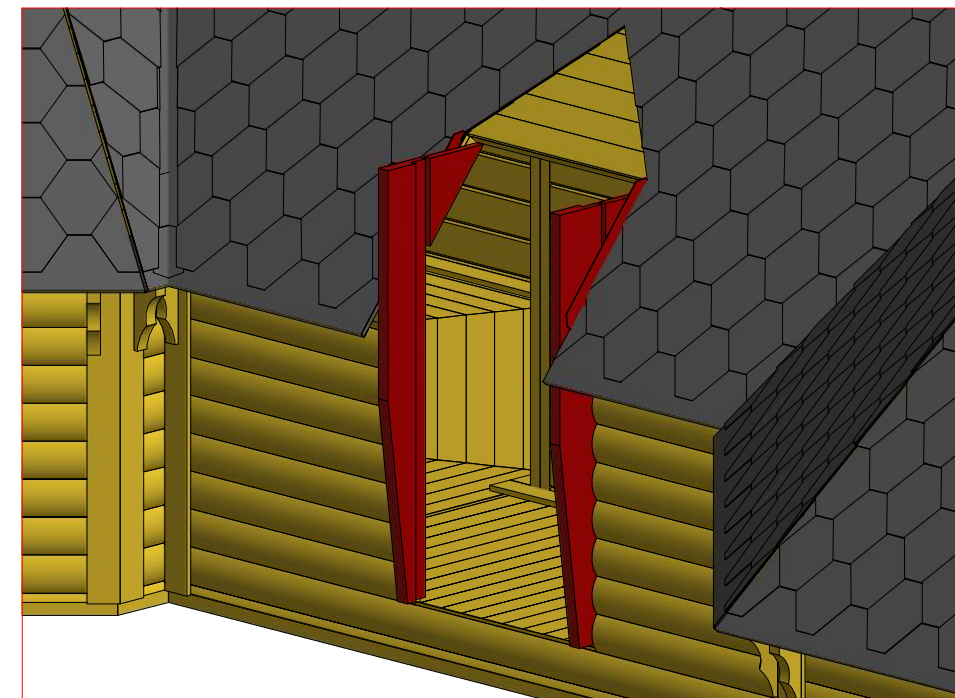

Grill cabin 25 m² and 25 m² connected

Screws

1	S2	4x70	30 pcs