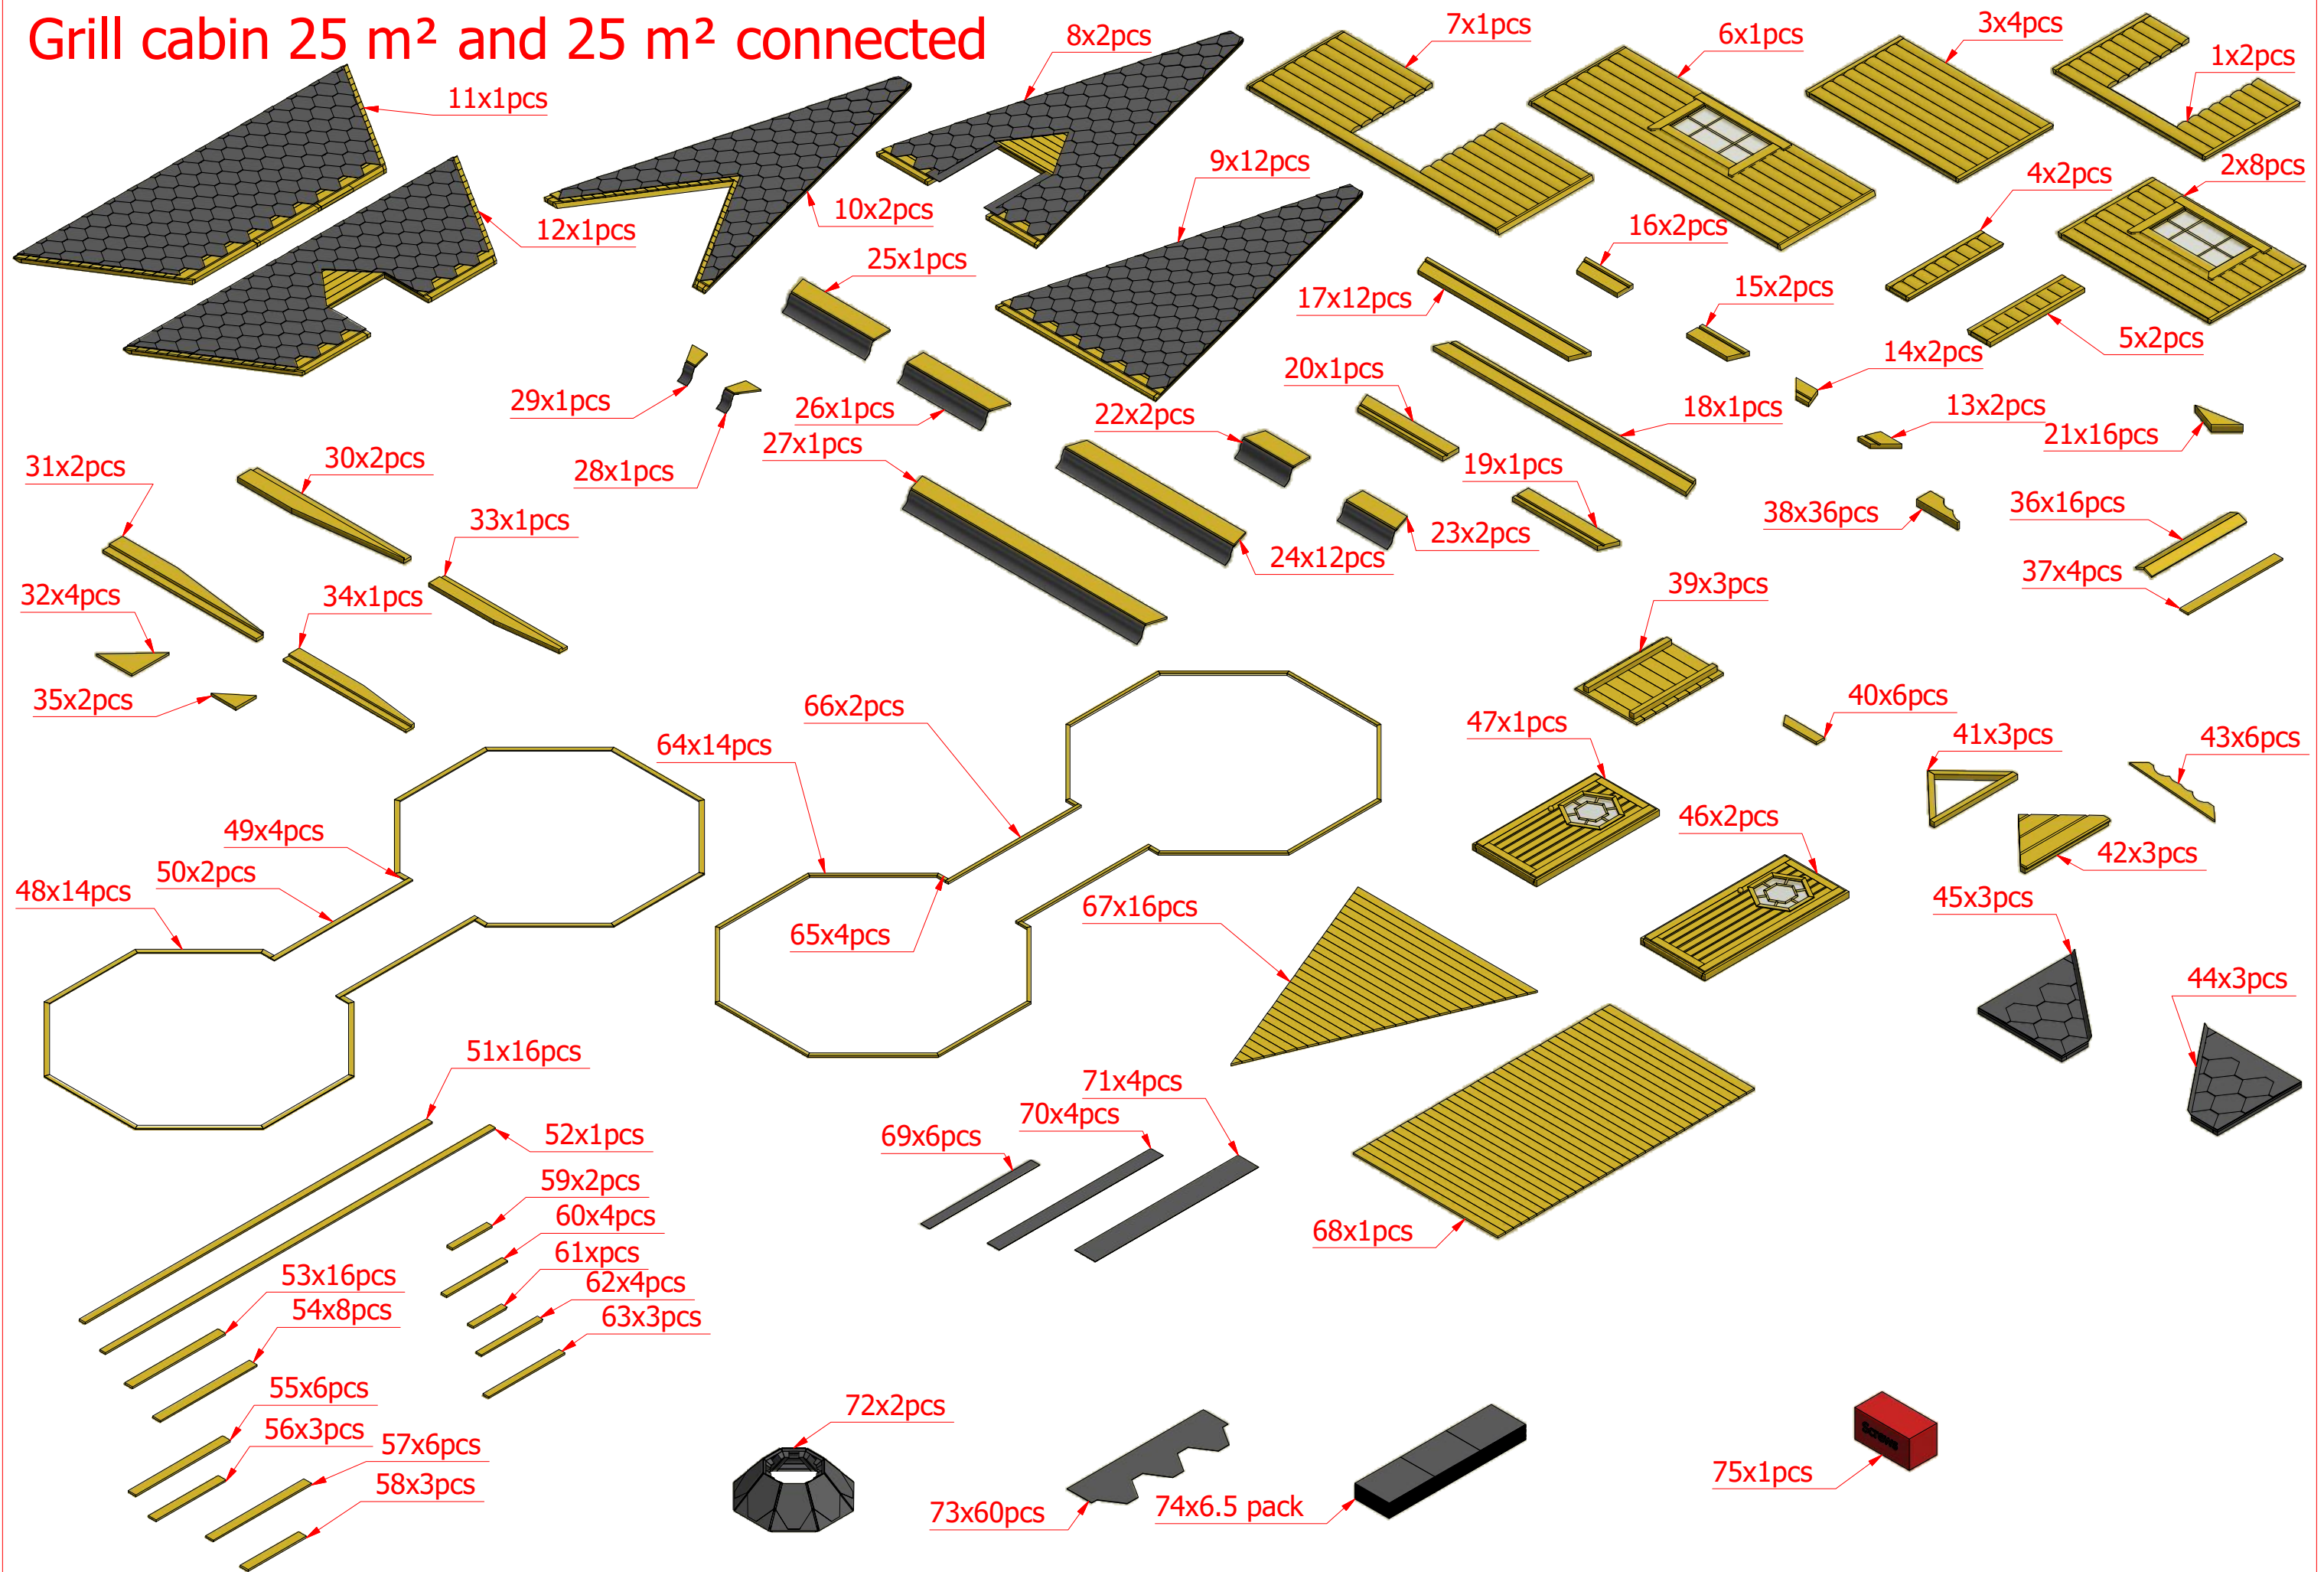

Grill cabin 25 m² and 25 m² connected

Grill cabin 25 m² and 25 m² connected

Grill cabin 25 m² and 25 m² connected

Screws			
1	S1	5x100	40 pcs

Grill cabin 25 m² and 25 m² connected

Screws

1	S2	4x70	120 pcs

Grill cabin 25 m² and 25 m² connected

Screws

1	S2	4x70	72 pcs
2	S3	3.5x45	108 pcs

Grill cabin 25 m² and 25 m² connected

Screws

1	S2	4x70	214 pcs

Grill cabin 25 m² and 25 m² connected

Screws

Grill cabin 25 m² and 25 m² connected

Screws			
1	S2	4x70	114 pcs

Grill cabin 25 m² and 25 m² connected

Screws

1	S3	3.5x45	78 pcs
2	V1	2.5x25	

Grill cabin 25 m² and 25 m² connected

Screws

1	S3	3.5x45	80 pcs

Grill cabin 25 m² and 25 m² connected