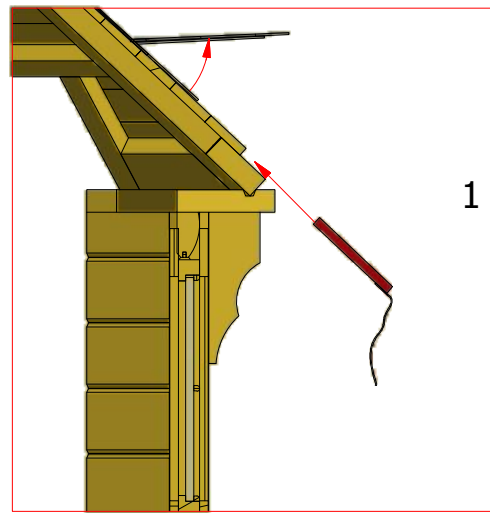

Screws

1	S2	4x70	72 pcs
2	S3	3.5x45	108 pcs

Grill cabin 25 m² and 25 m² connected

Screws

1	S2	4x70	214 pcs

Grill cabin 25 m² and 25 m² connected

Screws

Grill cabin 25 m² and 25 m² connected

Screws			
1	S2	4x70	114 pcs

Grill cabin 25 m² and 25 m² connected

Screws

1	S3	3.5x45	78 pcs
2	V1	2.5x25	

Grill cabin 25 m² and 25 m² connected

Screws

1	S3	3.5x45	80 pcs

Grill cabin 25 m² and 25 m² connected