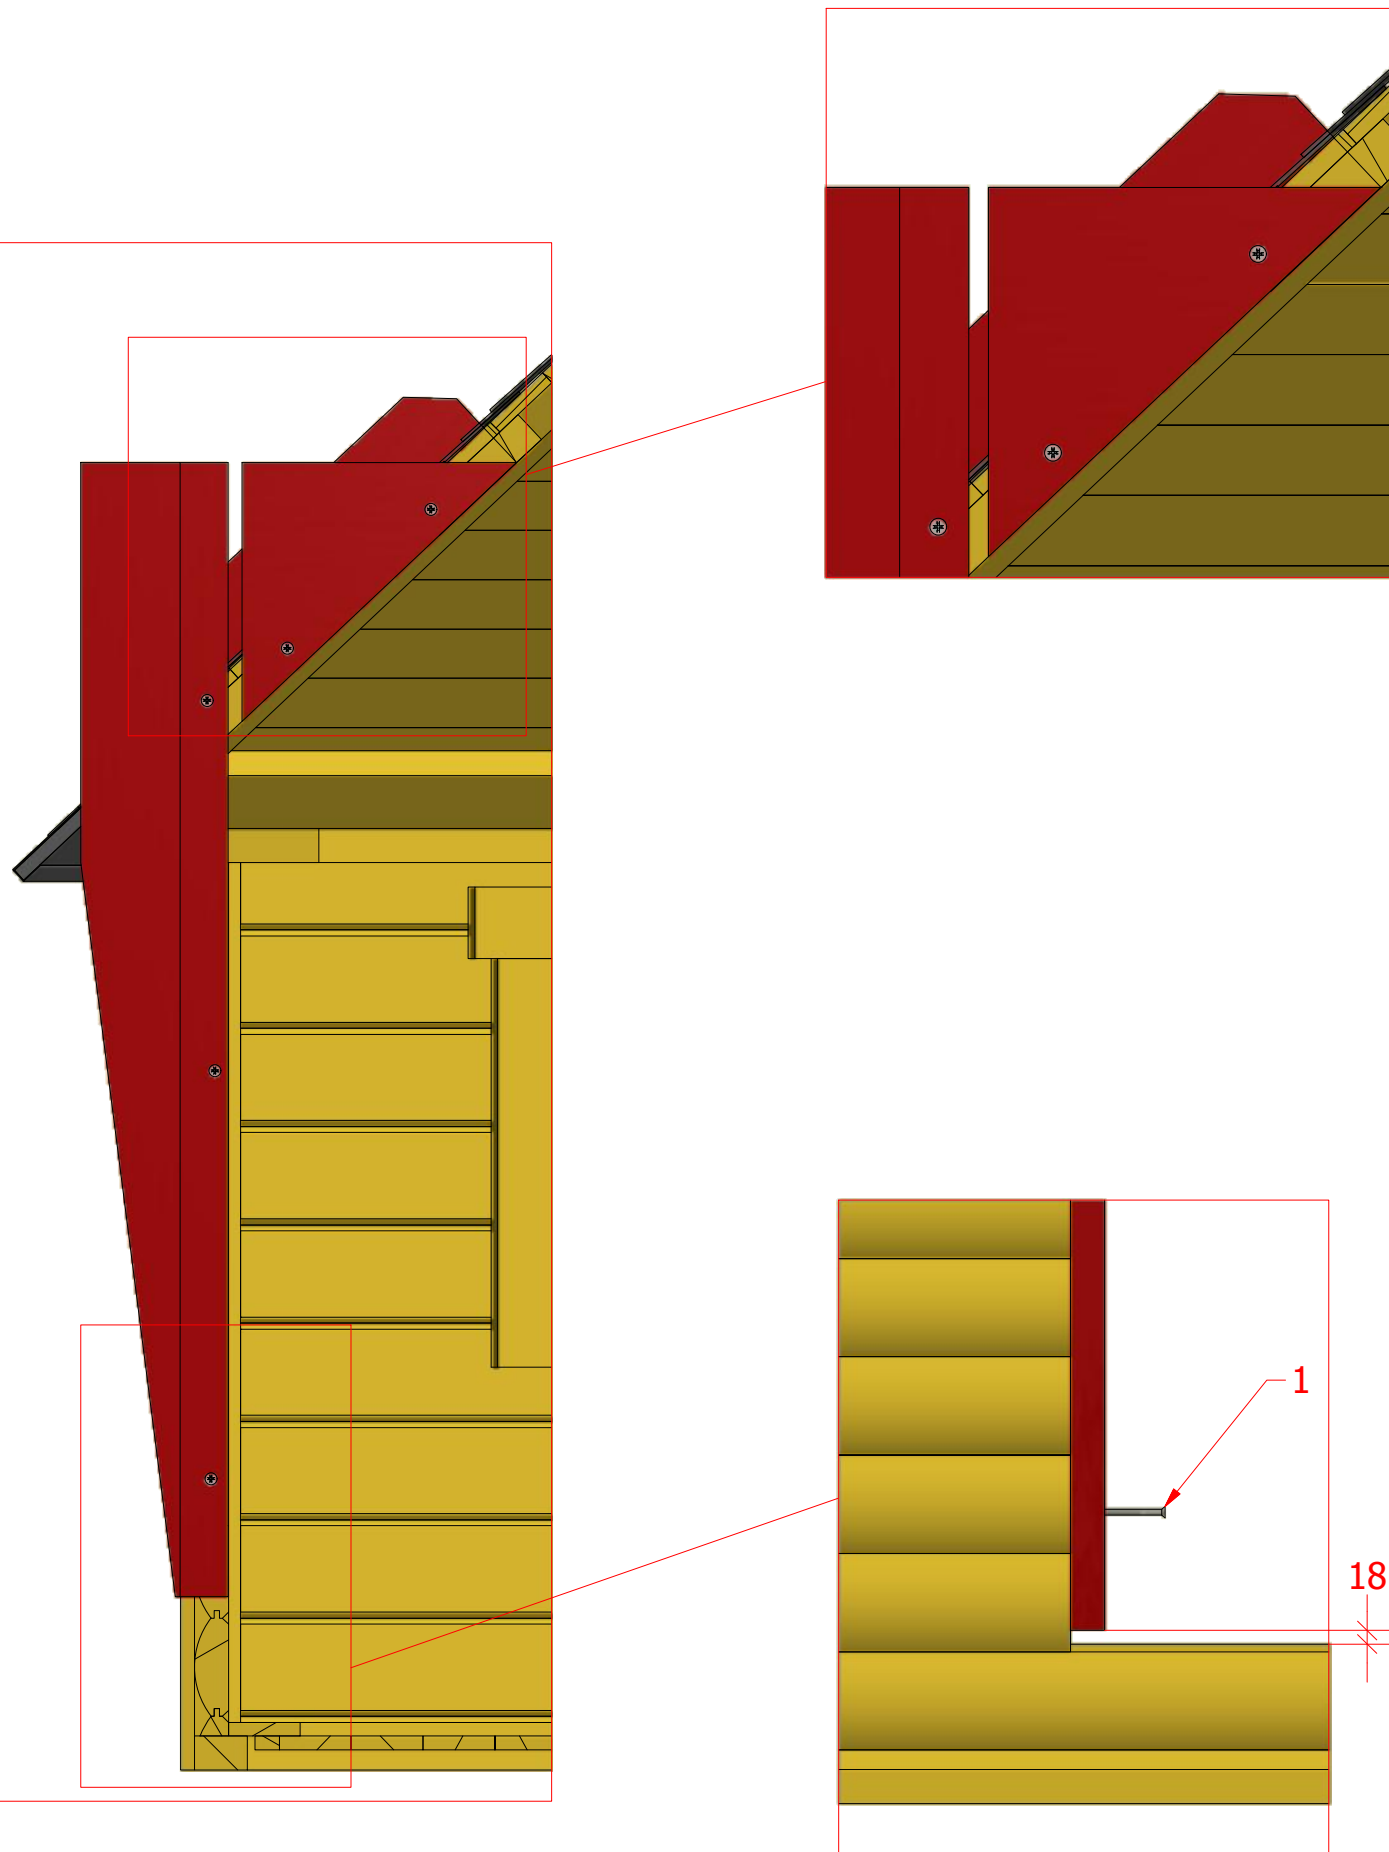

Grill cabin 25 m² and 25 m² connected

Screws

1	S2	4x70	30 pcs