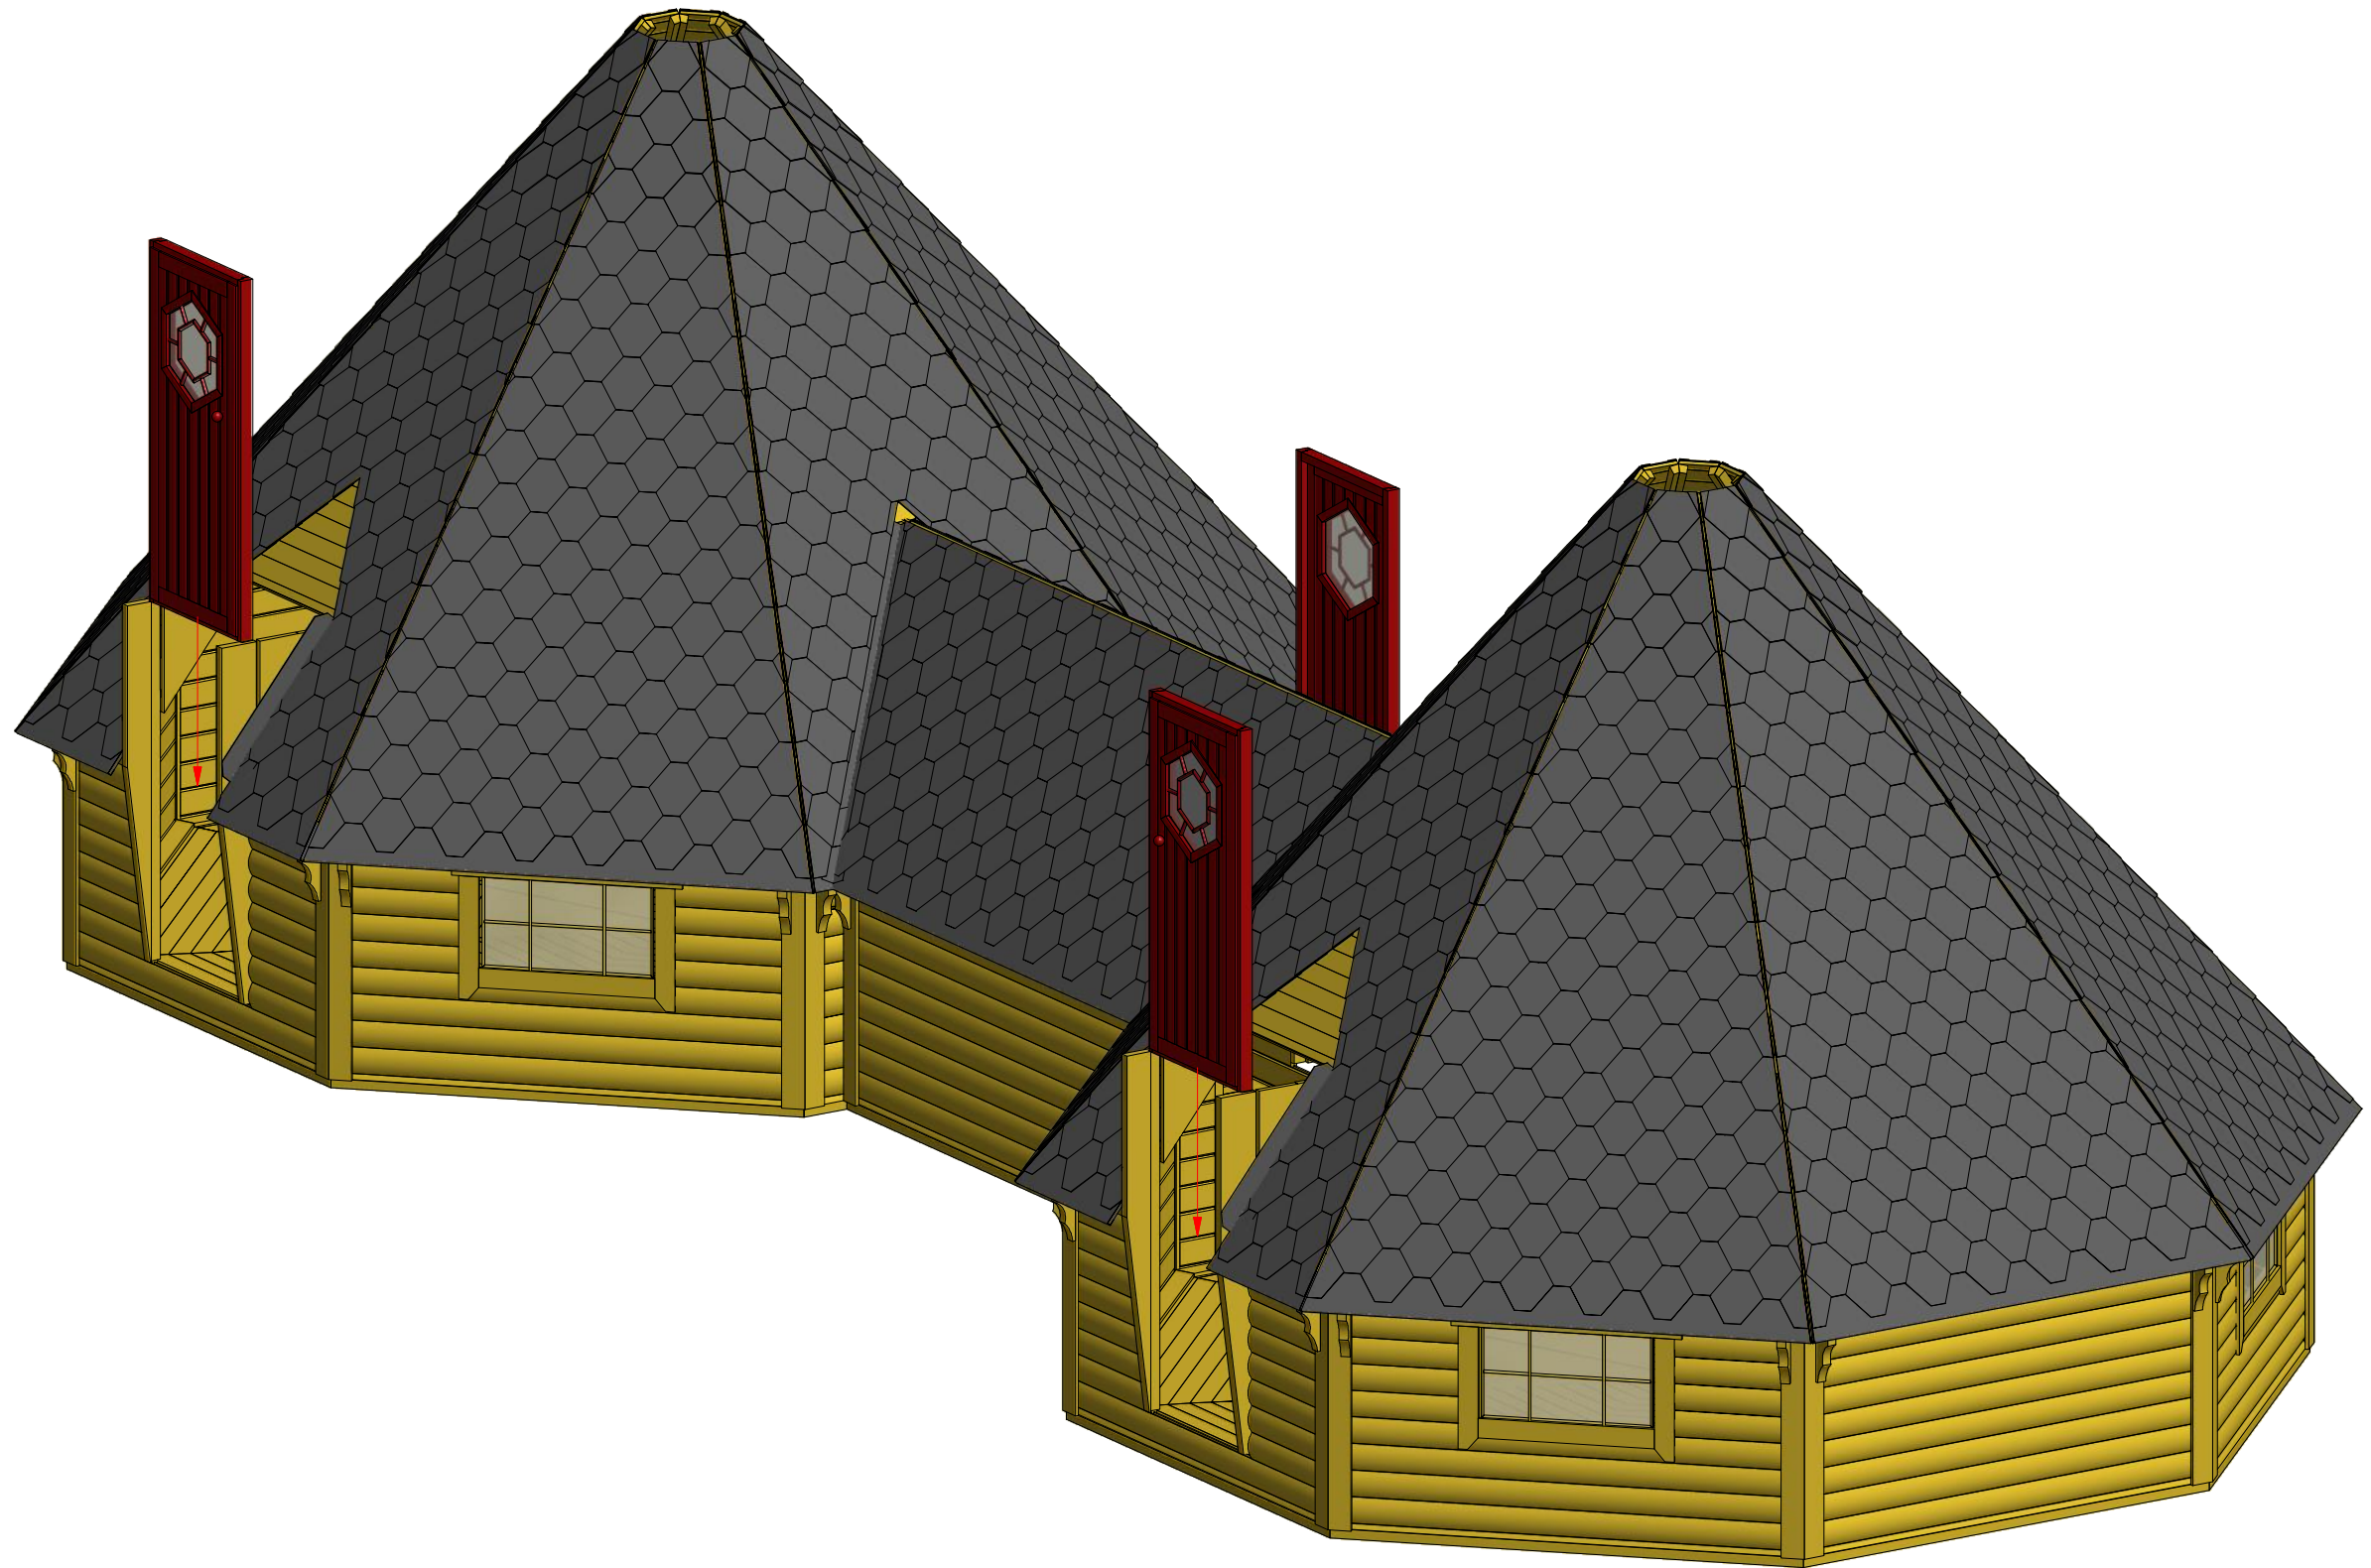

Grill cabin 25 m² and 25 m² connected

Screws