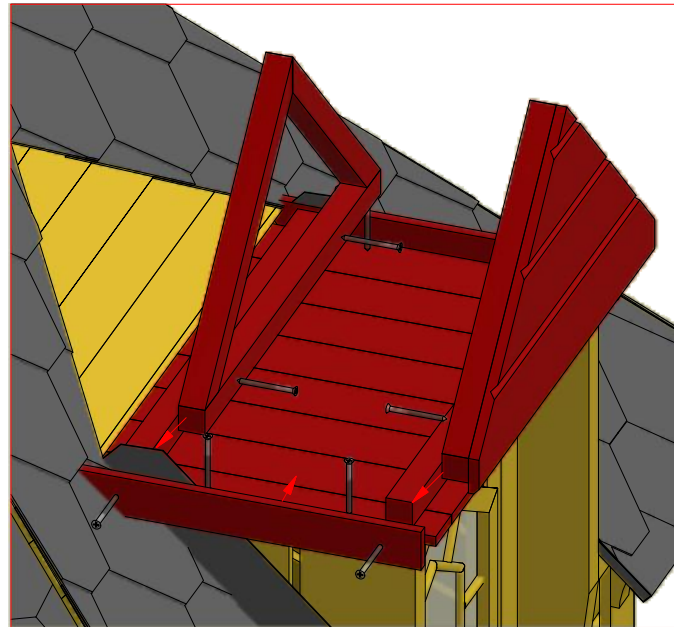

Screws

1	S2	4x70	30 pcs
---	----	------	--------

Grill cabin 25 m² and 25 m² connected

Screws

Grill cabin 25 m² and 25 m² connected

Screws

1	S2	4x70	48 pcs

1

Grill cabin 25 m² and 25 m² connected

Screws

1	S2	4x70	24 pcs
2	S3	3.5x45	12 pcs

Grill cabin 25 m² and 25 m² connected

Screws

1	S2	4x70	24 pcs

1

2