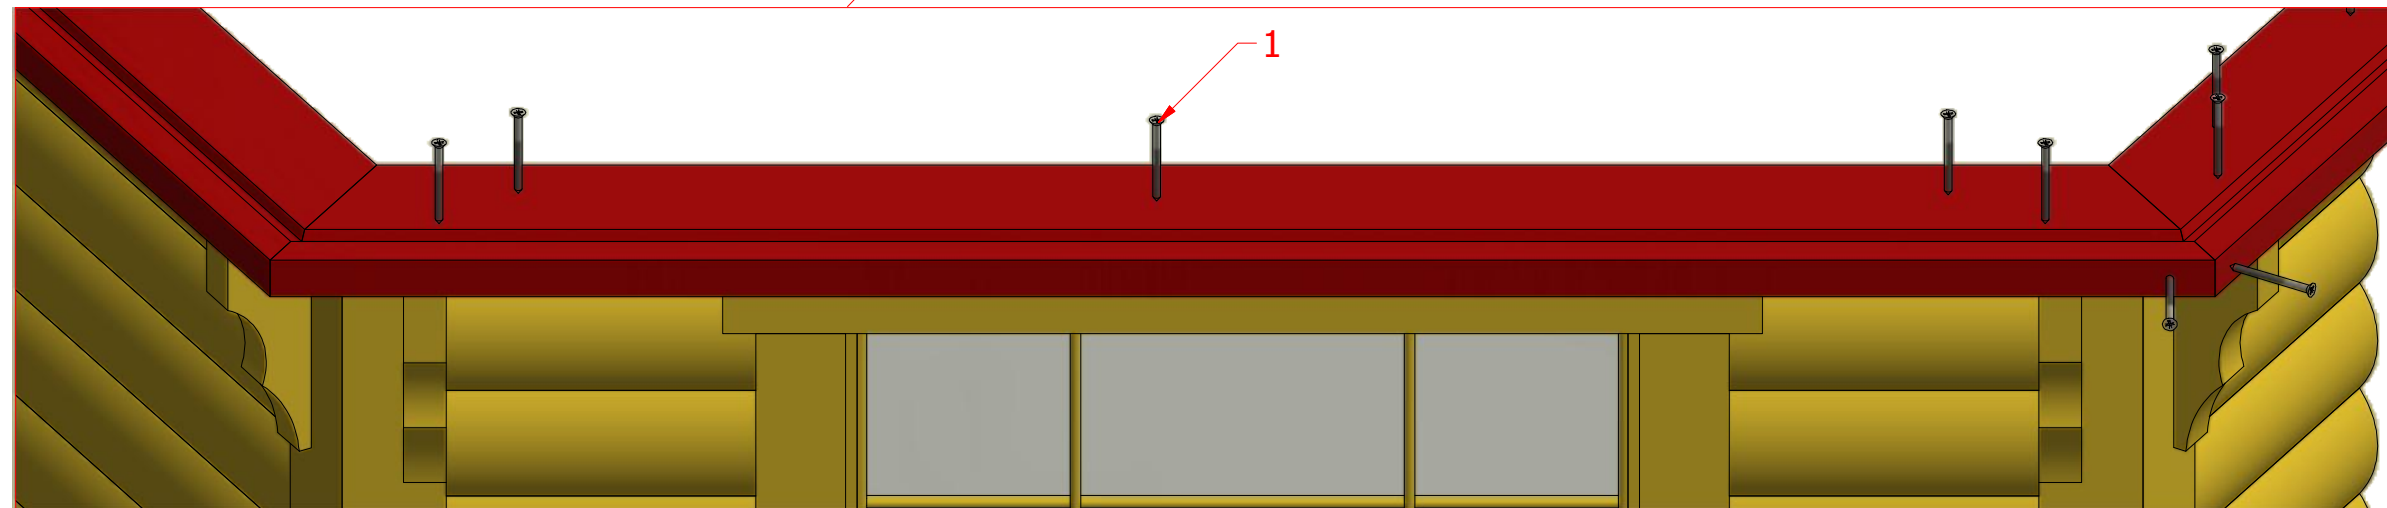

Screws

1	S2	4x70	72 pcs
2	S3	3.5x45	108 pcs

Grill cabin 25 m² and 25 m² connected

Screws

1	S2	4x70	214 pcs

Grill cabin 25 m² and 25 m² connected

Screws

Grill cabin 25 m² and 25 m² connected

Screws			
1	S2	4x70	114 pcs

Grill cabin 25 m² and 25 m² connected

Screws

1	S3	3.5x45	78 pcs
2	V1	2.5x25	

Grill cabin 25 m² and 25 m² connected

Screws

1	S3	3.5x45	80 pcs

Grill cabin 25 m² and 25 m² connected