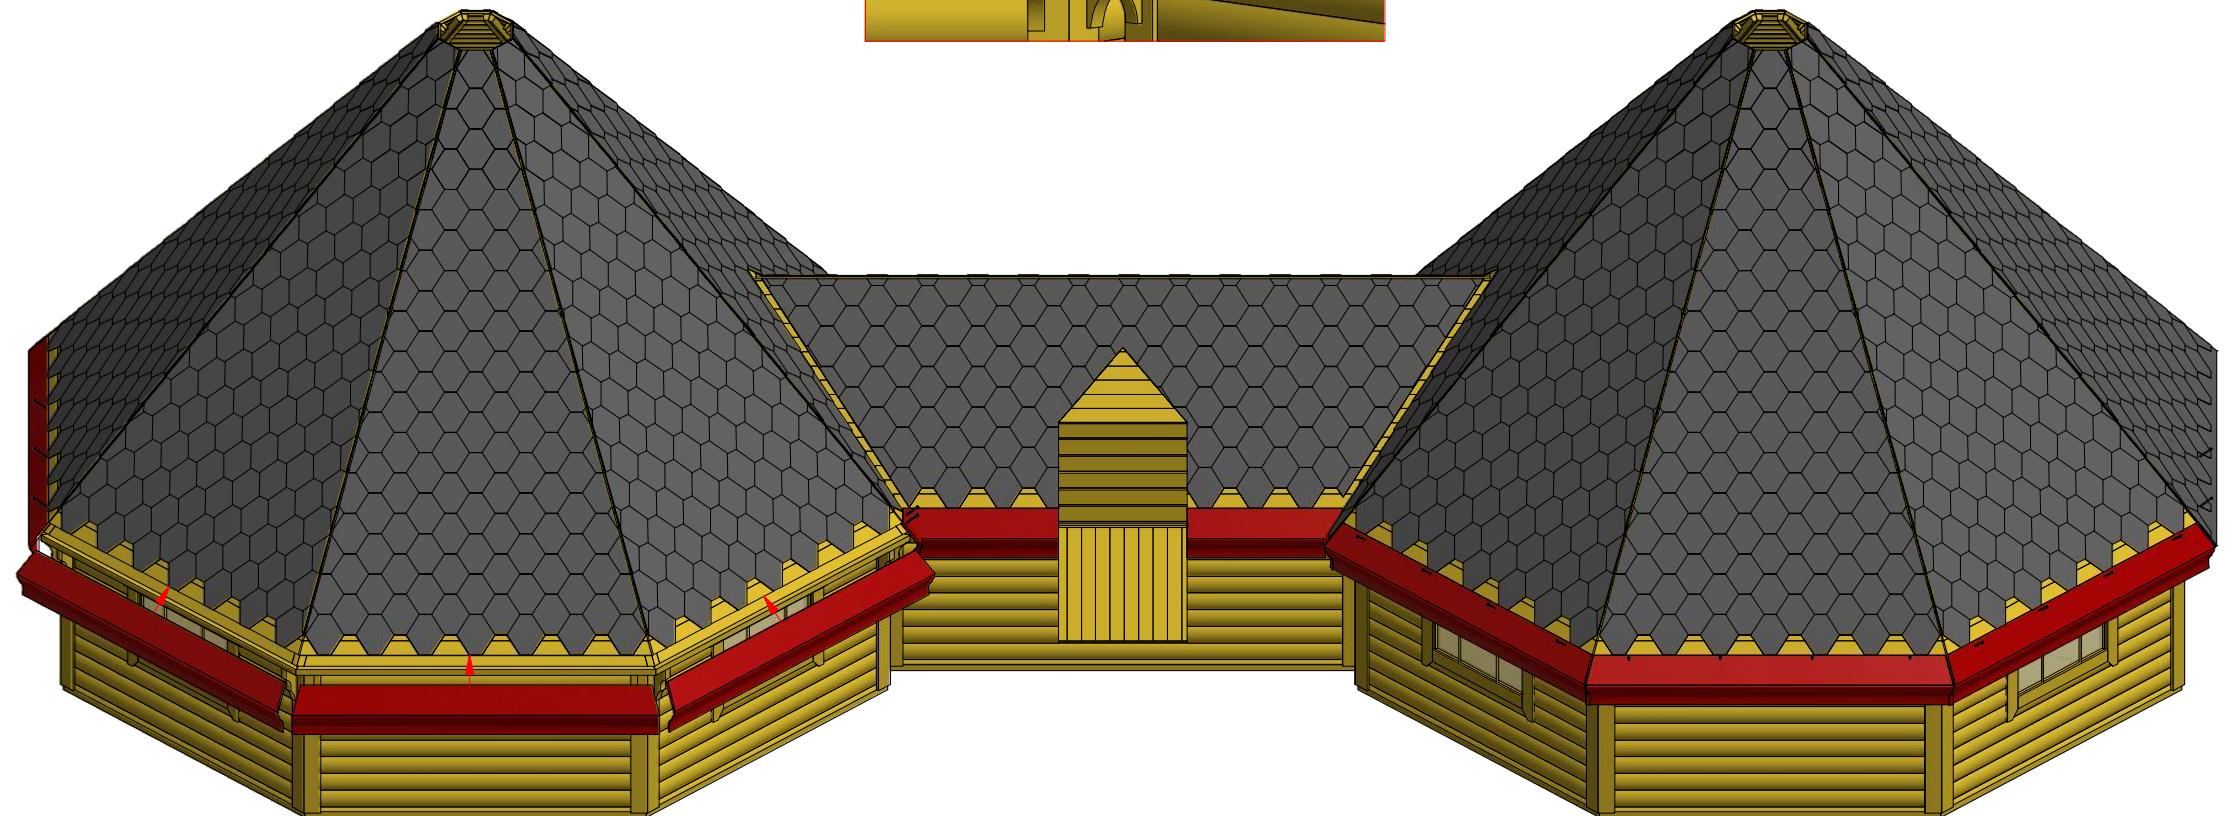

Grill cabin 25 m² and 25 m² connected

Screws

1	S3	3.5x45	78 pcs
2	V1	2.5x25