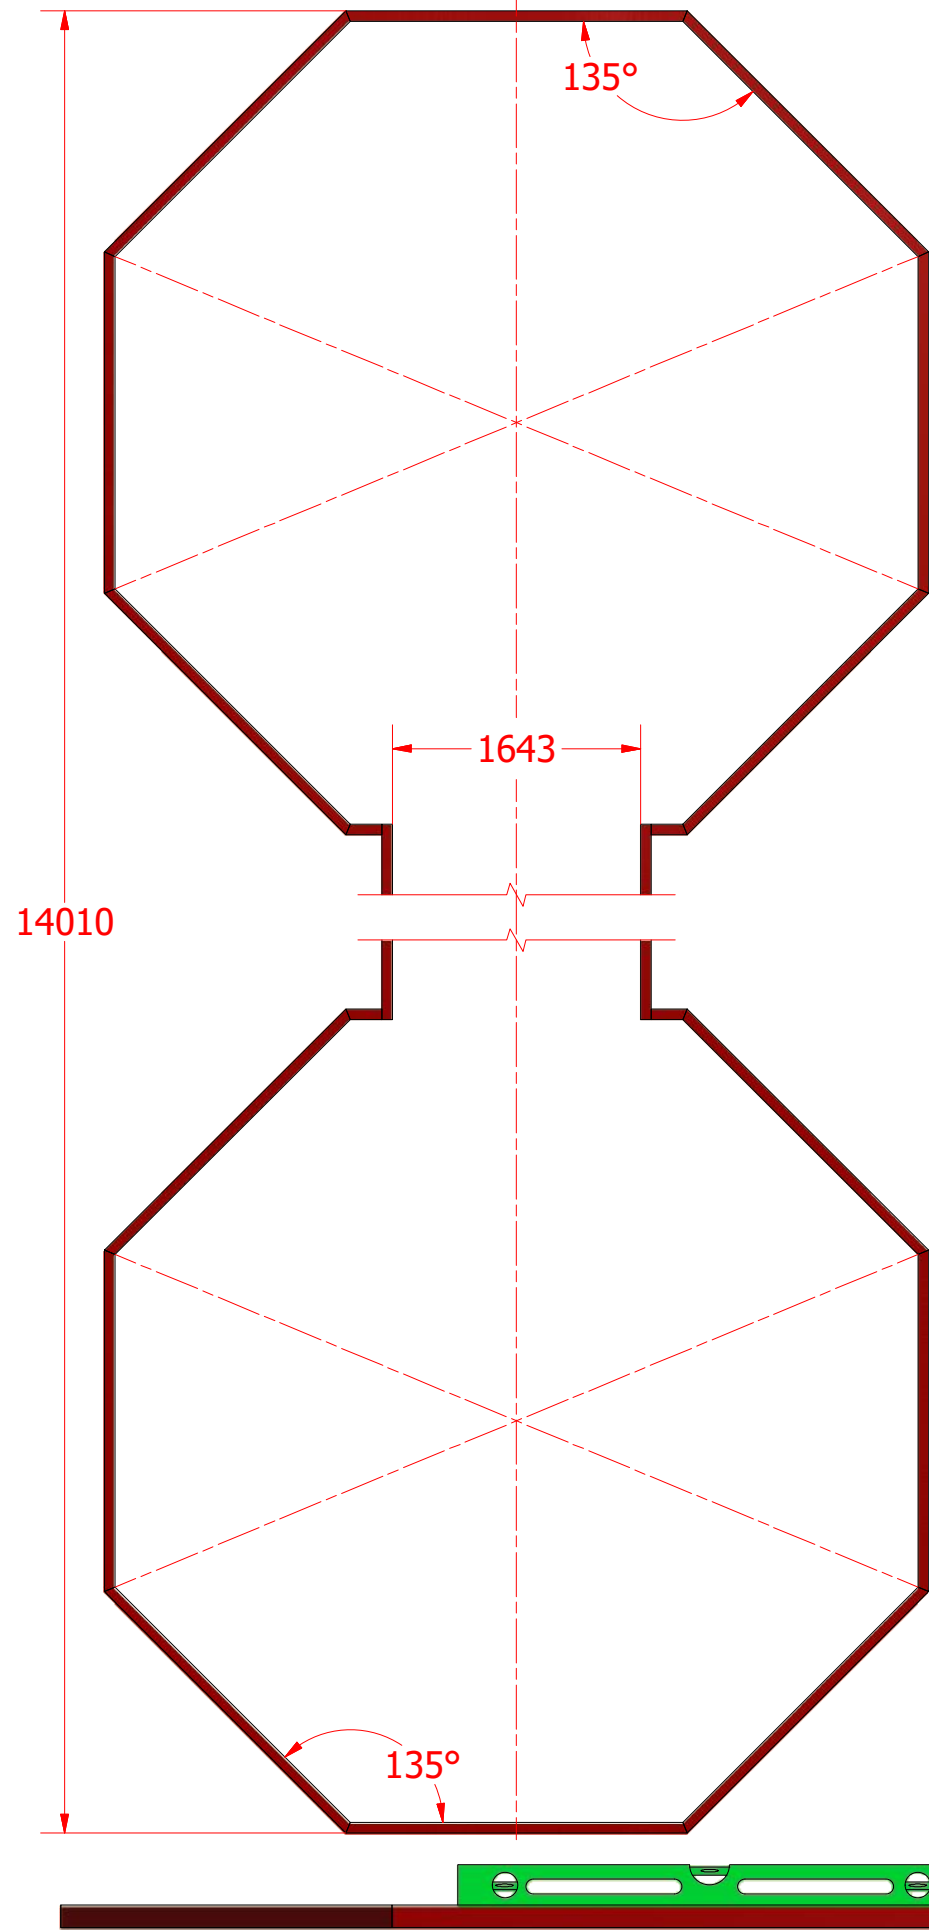

Grill cabin 25 m² and 25 m² connected

Grill cabin 25 m² and 25 m² connected

Grill cabin 25 m² and 25 m² connected

Screws			
1	S1	5x100	40 pcs

Grill cabin 25 m² and 25 m² connected

Screws

1	S2	4x70	120 pcs

Grill cabin 25 m² and 25 m² connected

Screws

1	S2	4x70	72 pcs
2	S3	3.5x45	108 pcs

Grill cabin 25 m² and 25 m² connected

Screws

1	S2	4x70	214 pcs

Grill cabin 25 m² and 25 m² connected

Screws

Grill cabin 25 m² and 25 m² connected