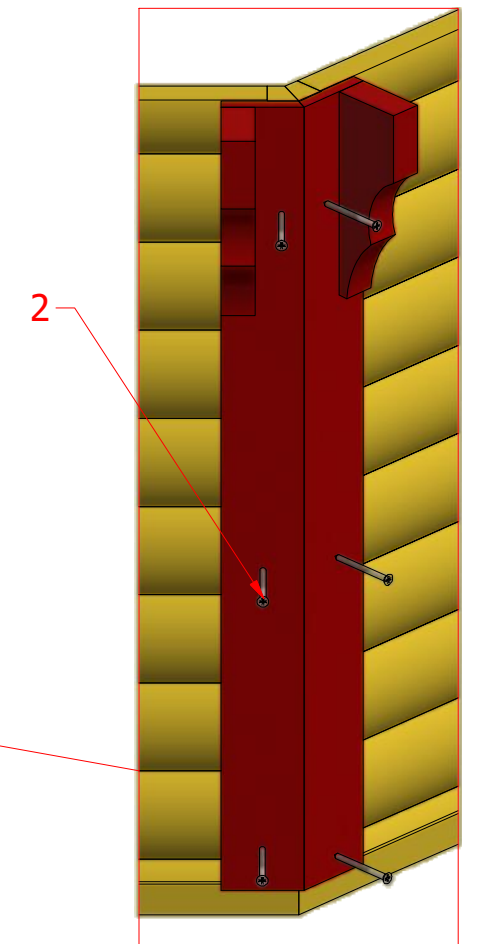

Grill cabin 25 m² and 25 m² connected

Grill cabin 25 m² and 25 m² connected

Grill cabin 25 m² and 25 m² connected

Screws			
1	S1	5x100	40 pcs

Grill cabin 25 m² and 25 m² connected

Screws

1	S2	4x70	120 pcs

Grill cabin 25 m² and 25 m² connected

Screws

1	S2	4x70	72 pcs
2	S3	3.5x45	108 pcs

Grill cabin 25 m² and 25 m² connected

Screws

1	S2	4x70	214 pcs

Grill cabin 25 m² and 25 m² connected

Screws

Grill cabin 25 m² and 25 m² connected