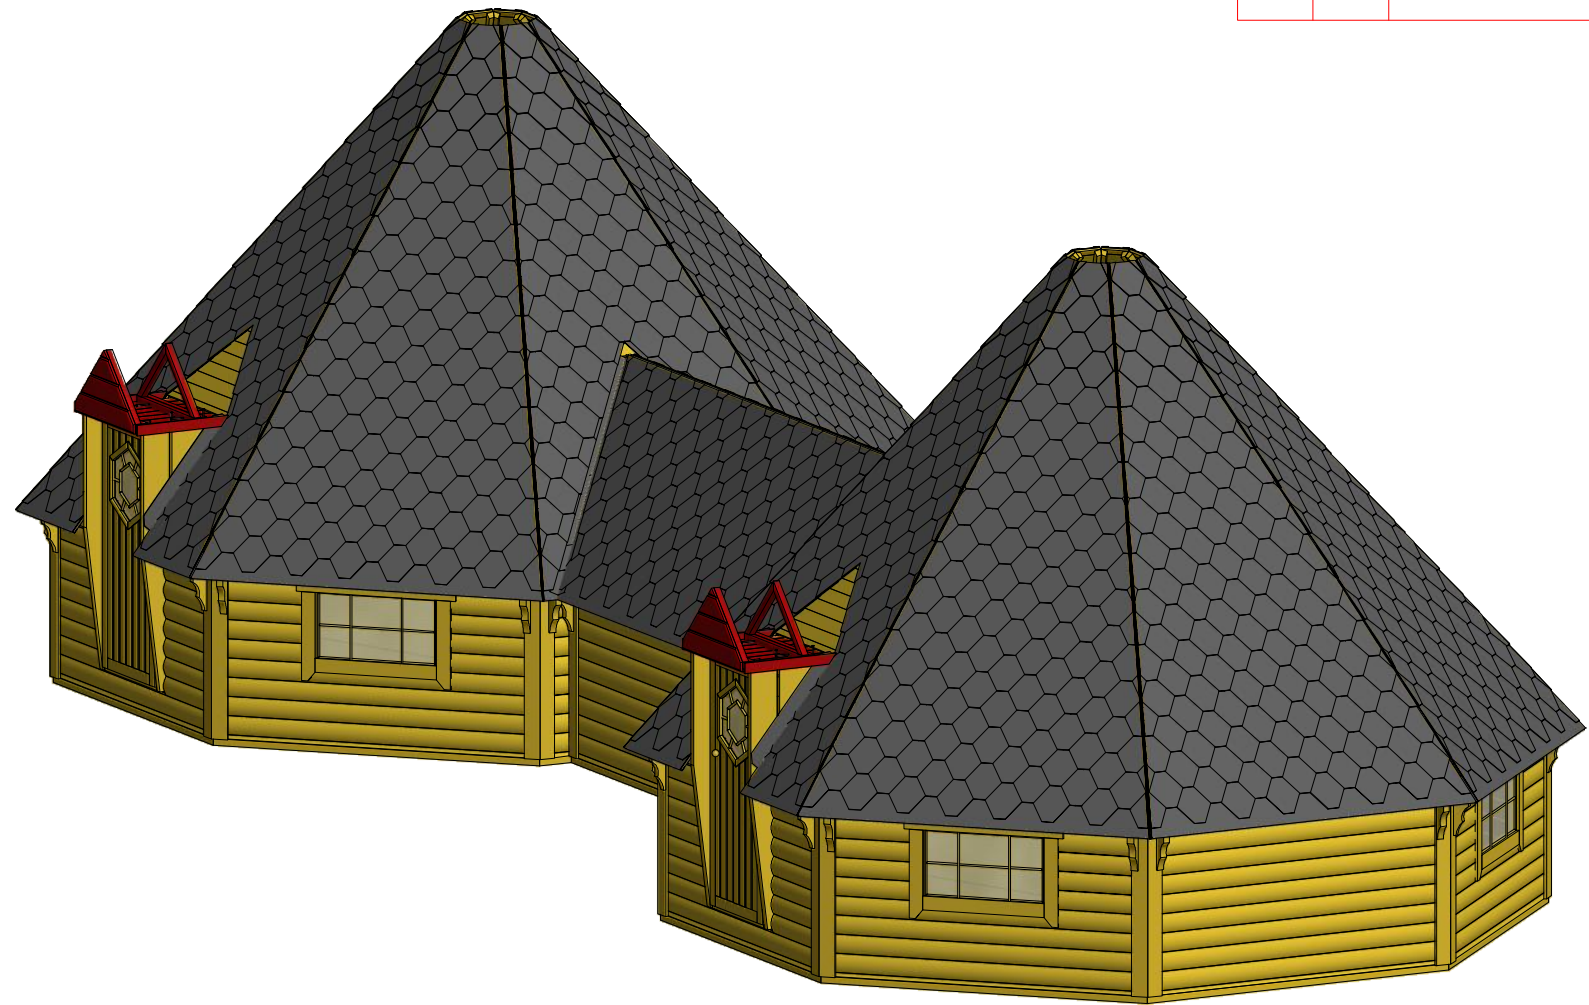

Screws

1	S2	4x70	30 pcs
---	----	------	--------

Grill cabin 25 m² and 25 m² connected

Screws

Grill cabin 25 m² and 25 m² connected

Screws

1	S2	4x70	48 pcs

1