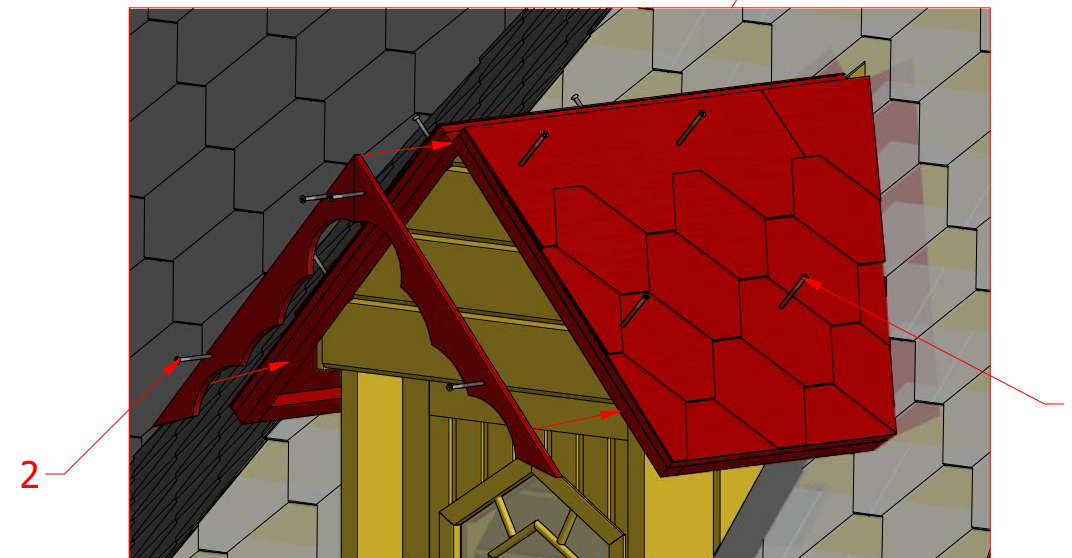

Screws

1	S2	4x70	30 pcs
---	----	------	--------

Grill cabin 25 m² and 25 m² connected

Screws

Grill cabin 25 m² and 25 m² connected

Screws

1	S2	4x70	48 pcs

1

Grill cabin 25 m² and 25 m² connected

Screws

1	S2	4x70	24 pcs
2	S3	3.5x45	12 pcs

Grill cabin 25 m² and 25 m² connected

Screws

1	S2	4x70	24 pcs

1

2