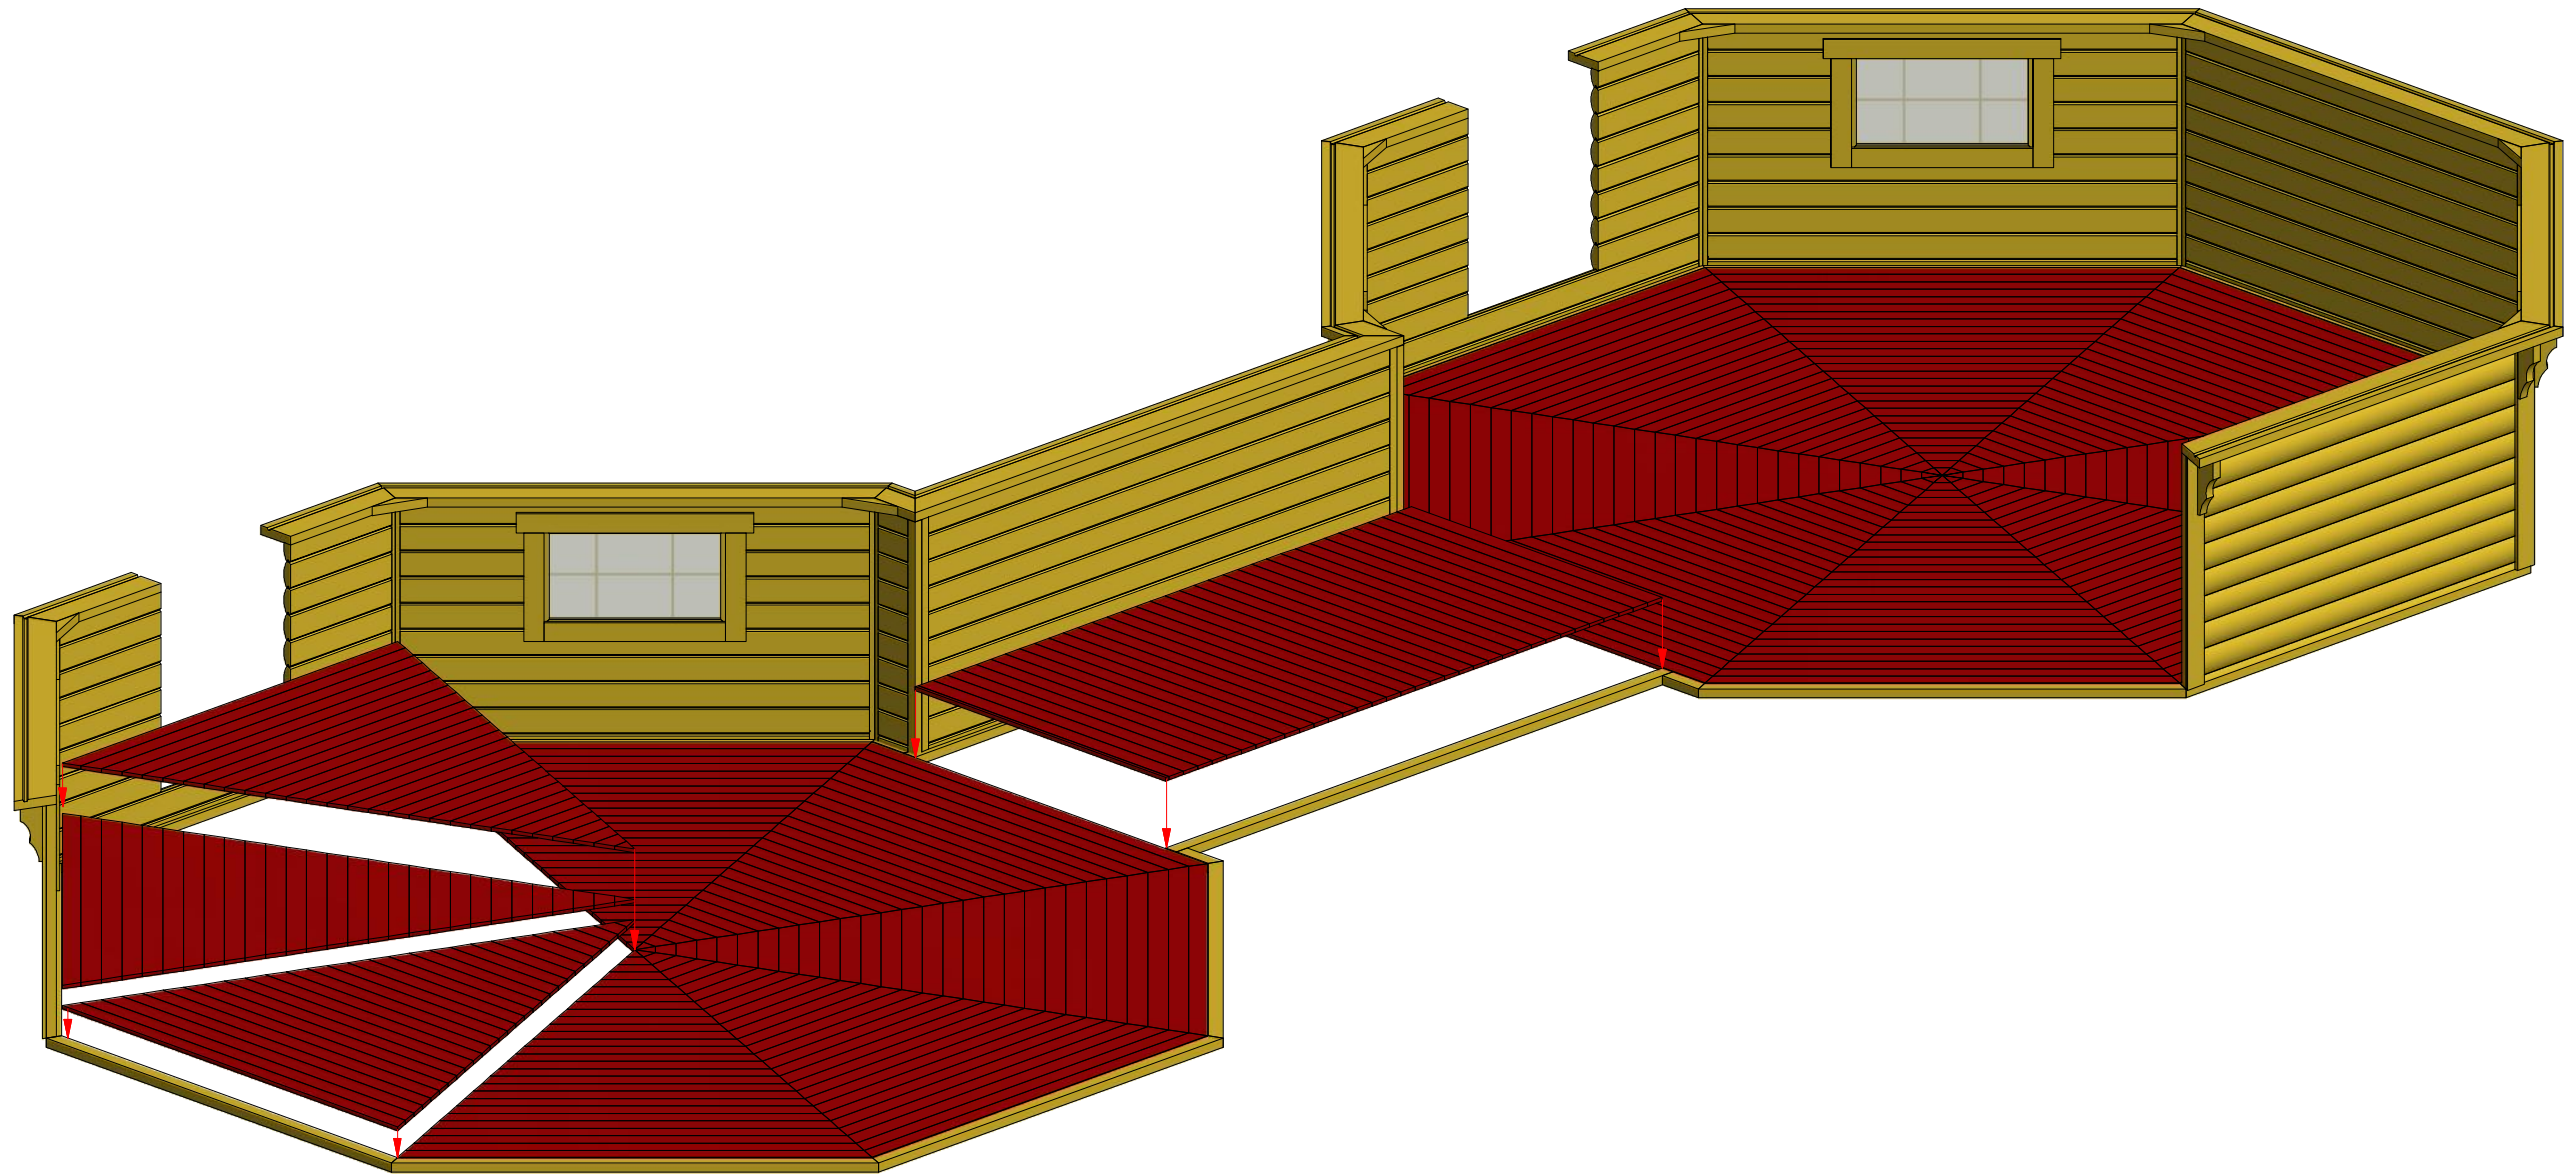

Screws

1	S2	4x70	72 pcs
2	S3	3.5x45	108 pcs

Grill cabin 25 m² and 25 m² connected

Screws

1	S2	4x70	214 pcs

Grill cabin 25 m² and 25 m² connected

Screws

Grill cabin 25 m² and 25 m² connected

Screws			
1	S2	4x70	114 pcs

Grill cabin 25 m² and 25 m² connected

Screws

1	S3	3.5x45	78 pcs
2	V1	2.5x25	

Grill cabin 25 m² and 25 m² connected

Screws

1	S3	3.5x45	80 pcs

Grill cabin 25 m² and 25 m² connected