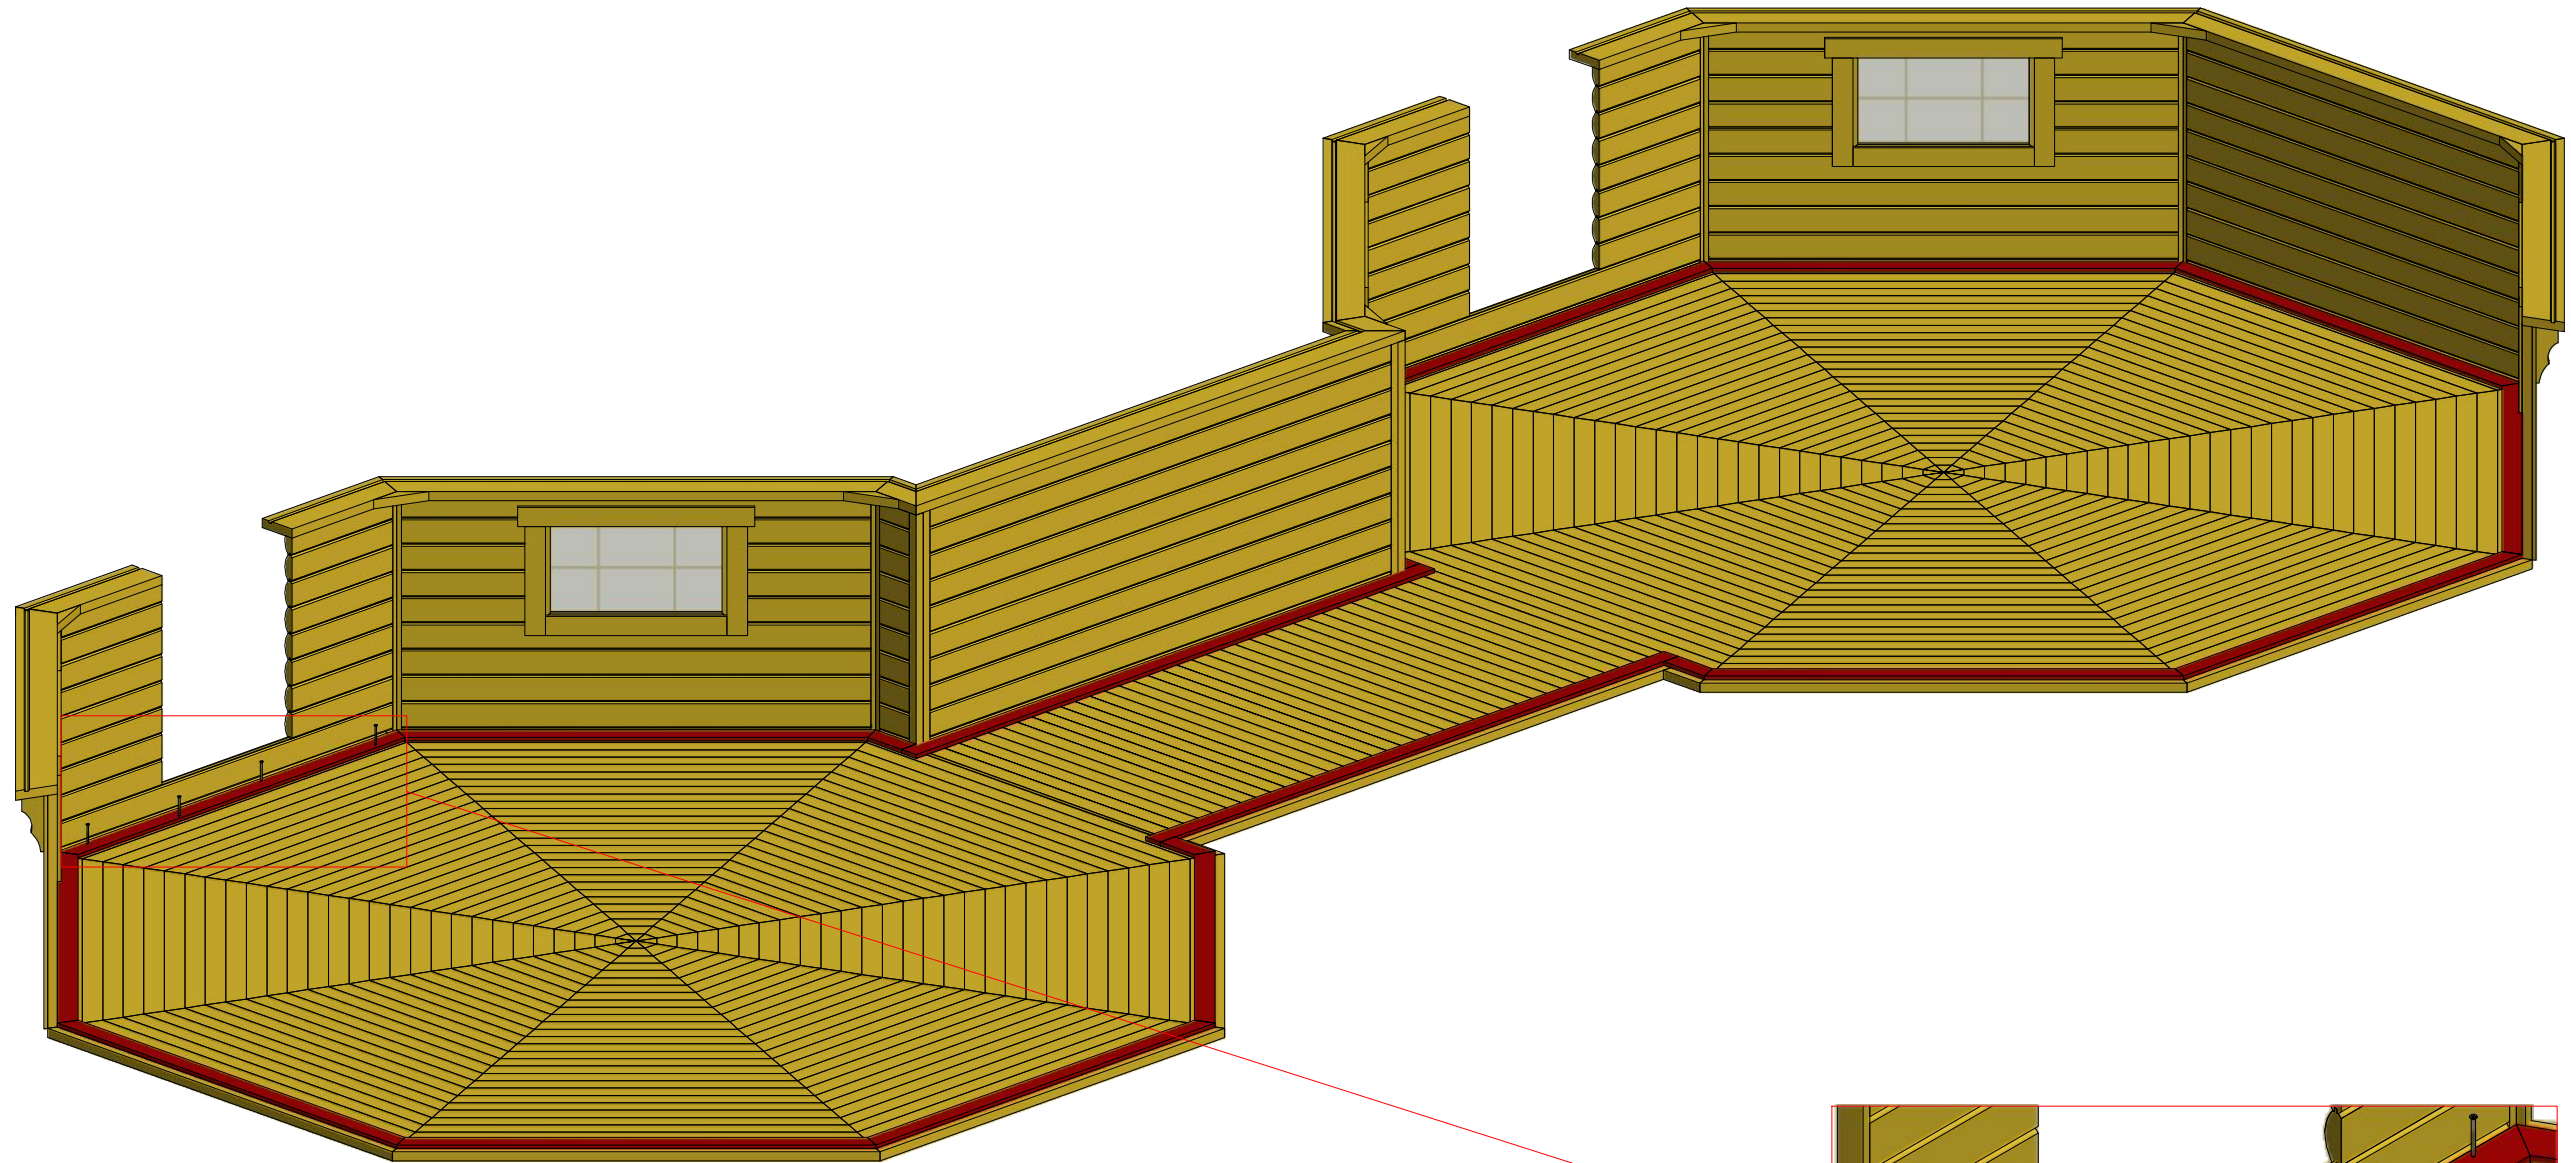

Screws			
1	S2	4x70	114 pcs

Grill cabin 25 m² and 25 m² connected

Screws

1	S3	3.5x45	78 pcs
2	V1	2.5x25	

Grill cabin 25 m² and 25 m² connected

Screws

1	S3	3.5x45	80 pcs

Grill cabin 25 m² and 25 m² connected