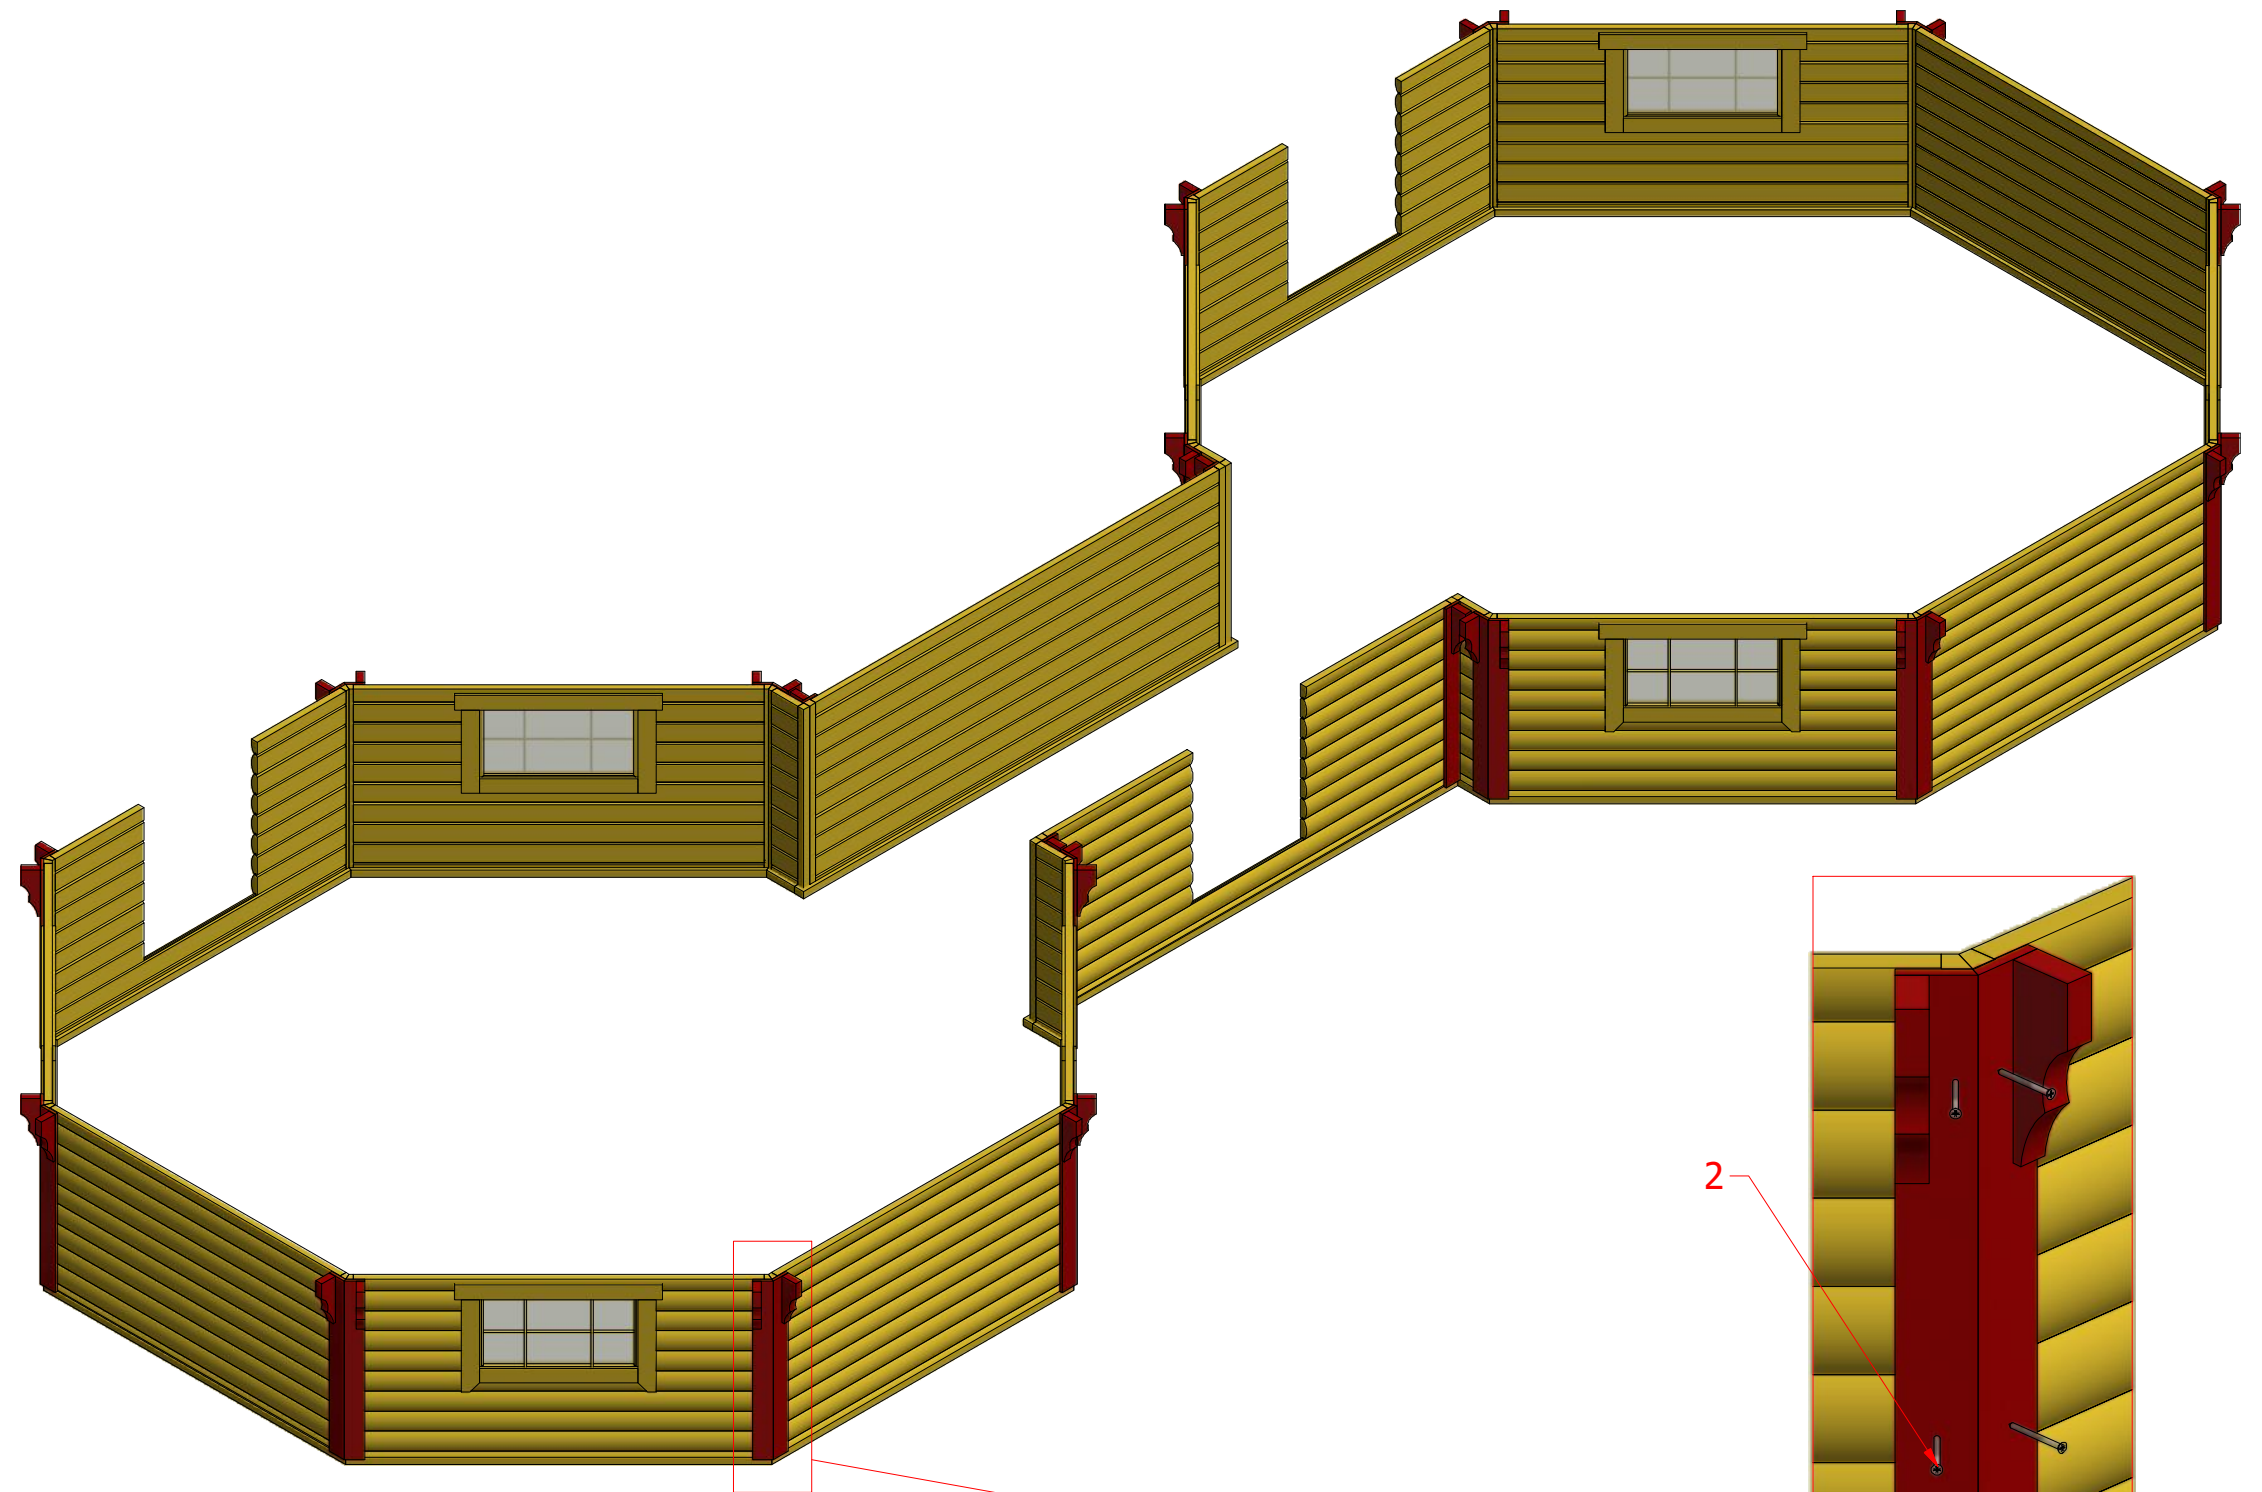

Grill cabin 25 m² and 25 m² connected

Grill cabin 25 m² and 25 m² connected

Grill cabin 25 m² and 25 m² connected

Screws			
1	S1	5x100	40 pcs

Grill cabin 25 m² and 25 m² connected

Screws

1	S2	4x70	120 pcs

Grill cabin 25 m² and 25 m² connected

Screws

1	S2	4x70	72 pcs
2	S3	3.5x45	108 pcs

Grill cabin 25 m² and 25 m² connected

Screws

1	S2	4x70	214 pcs

Grill cabin 25 m² and 25 m² connected

Screws

Grill cabin 25 m² and 25 m² connected

Screws			
1	S2	4x70	114 pcs

Grill cabin 25 m² and 25 m² connected

Screws

1	S3	3.5x45	78 pcs
2	V1	2.5x25	

Grill cabin 25 m² and 25 m² connected

Screws

1	S3	3.5x45	80 pcs

Grill cabin 25 m² and 25 m² connected