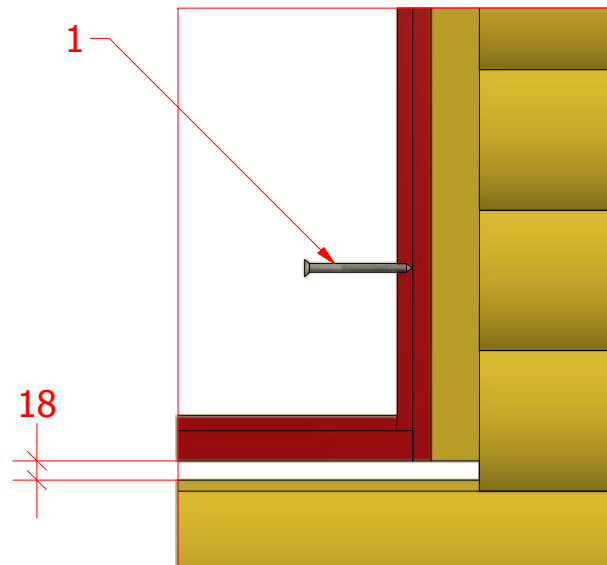

Grill cabin 25 m² and 25 m² connected

Screws

1	S2	4x70	24 pcs
2	S3	3.5x45	12 pcs

Grill cabin 25 m² and 25 m² connected

Screws

1	S2	4x70	24 pcs

1

2