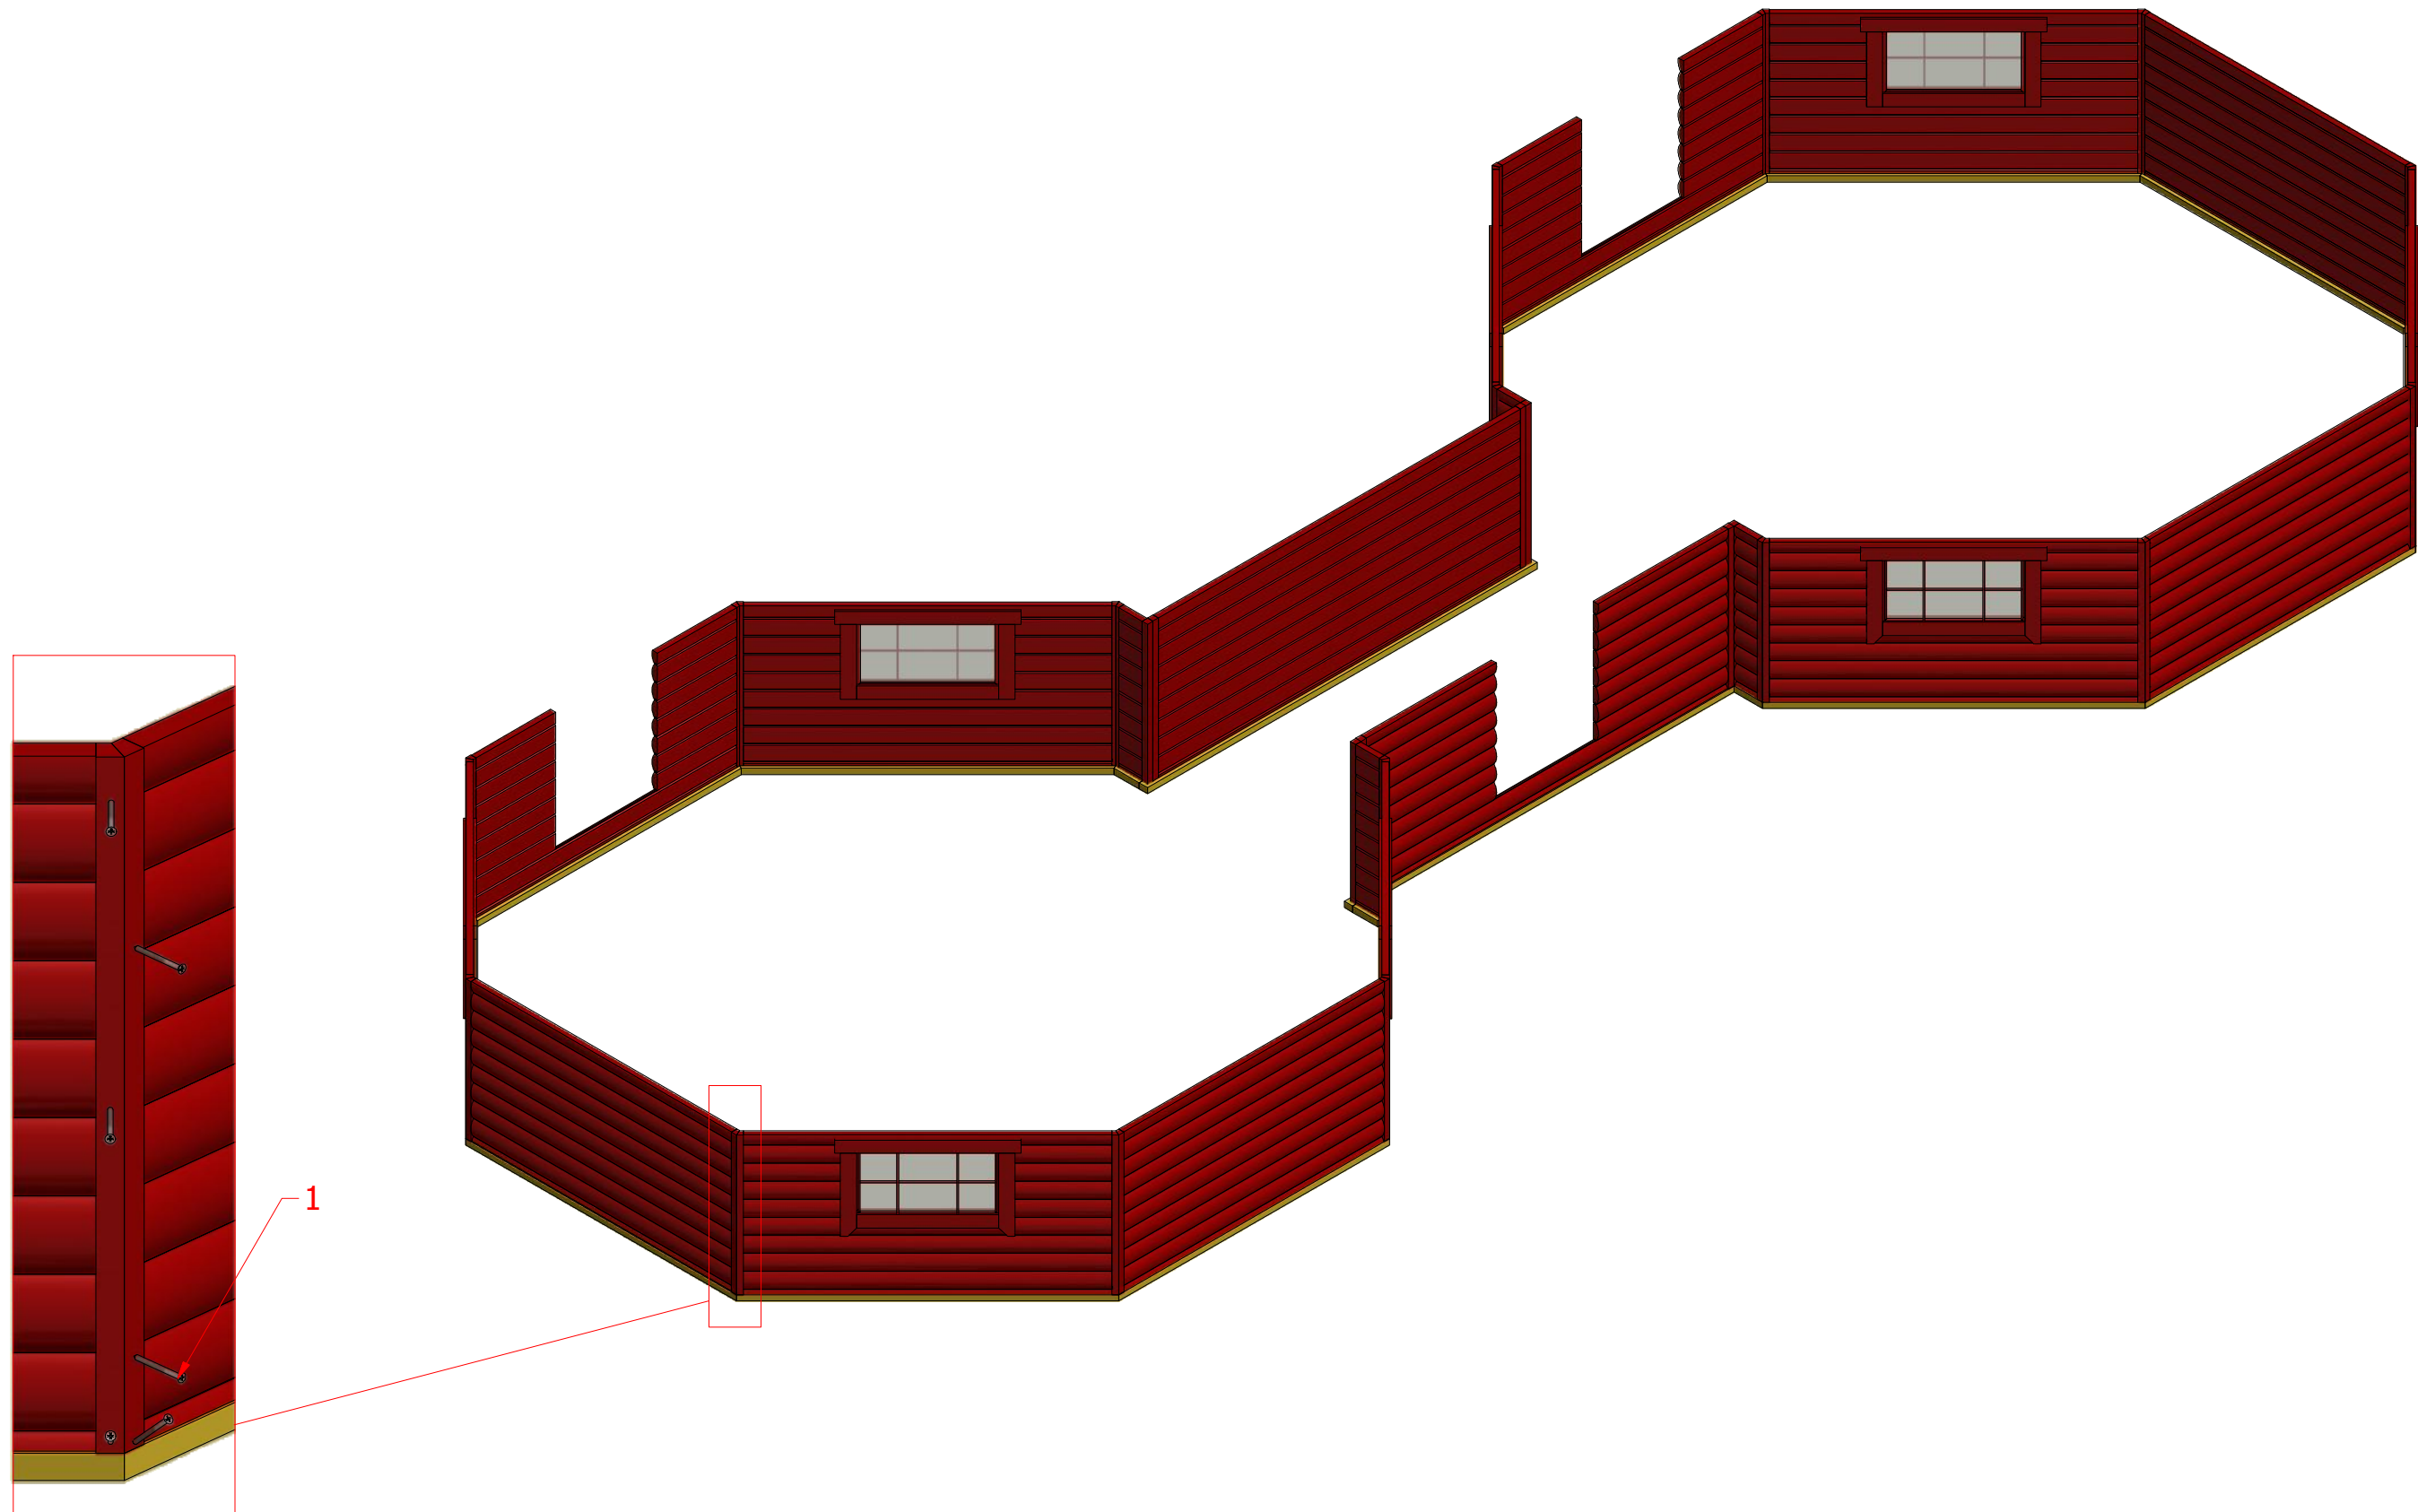

Grill cabin 25 m² and 25 m² connected

Grill cabin 25 m² and 25 m² connected

Grill cabin 25 m² and 25 m² connected

Screws			
1	S1	5x100	40 pcs

Grill cabin 25 m² and 25 m² connected

Screws

1	S2	4x70	120 pcs

Grill cabin 25 m² and 25 m² connected

Screws

1	S2	4x70	72 pcs
2	S3	3.5x45	108 pcs

Grill cabin 25 m² and 25 m² connected

Screws

1	S2	4x70	214 pcs

Grill cabin 25 m² and 25 m² connected

Screws

Grill cabin 25 m² and 25 m² connected

Screws			
1	S2	4x70	114 pcs

Grill cabin 25 m² and 25 m² connected

Screws

1	S3	3.5x45	78 pcs
2	V1	2.5x25	

Grill cabin 25 m² and 25 m² connected

Screws

1	S3	3.5x45	80 pcs

Grill cabin 25 m² and 25 m² connected

Screws

1	S2	4x70	30 pcs
---	----	------	--------

Grill cabin 25 m² and 25 m² connected

Screws

Grill cabin 25 m² and 25 m² connected

Screws

1	S2	4x70	48 pcs

1