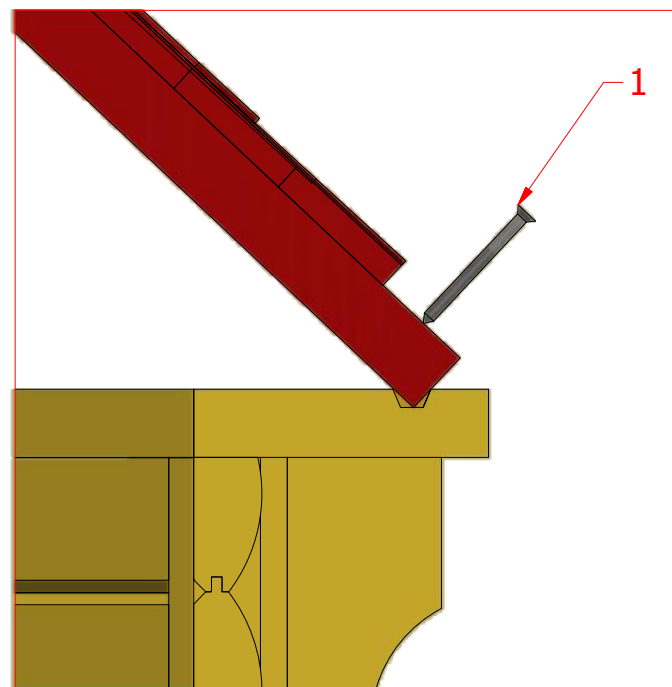

Screws

1	S2	4x70	72 pcs
2	S3	3.5x45	108 pcs

Grill cabin 25 m² and 25 m² connected

Screws

1	S2	4x70	214 pcs

Grill cabin 25 m² and 25 m² connected

Screws

Grill cabin 25 m² and 25 m² connected

Screws			
1	S2	4x70	114 pcs

Grill cabin 25 m² and 25 m² connected

Screws

1	S3	3.5x45	78 pcs
2	V1	2.5x25	

Grill cabin 25 m² and 25 m² connected

Screws

1	S3	3.5x45	80 pcs

Grill cabin 25 m² and 25 m² connected