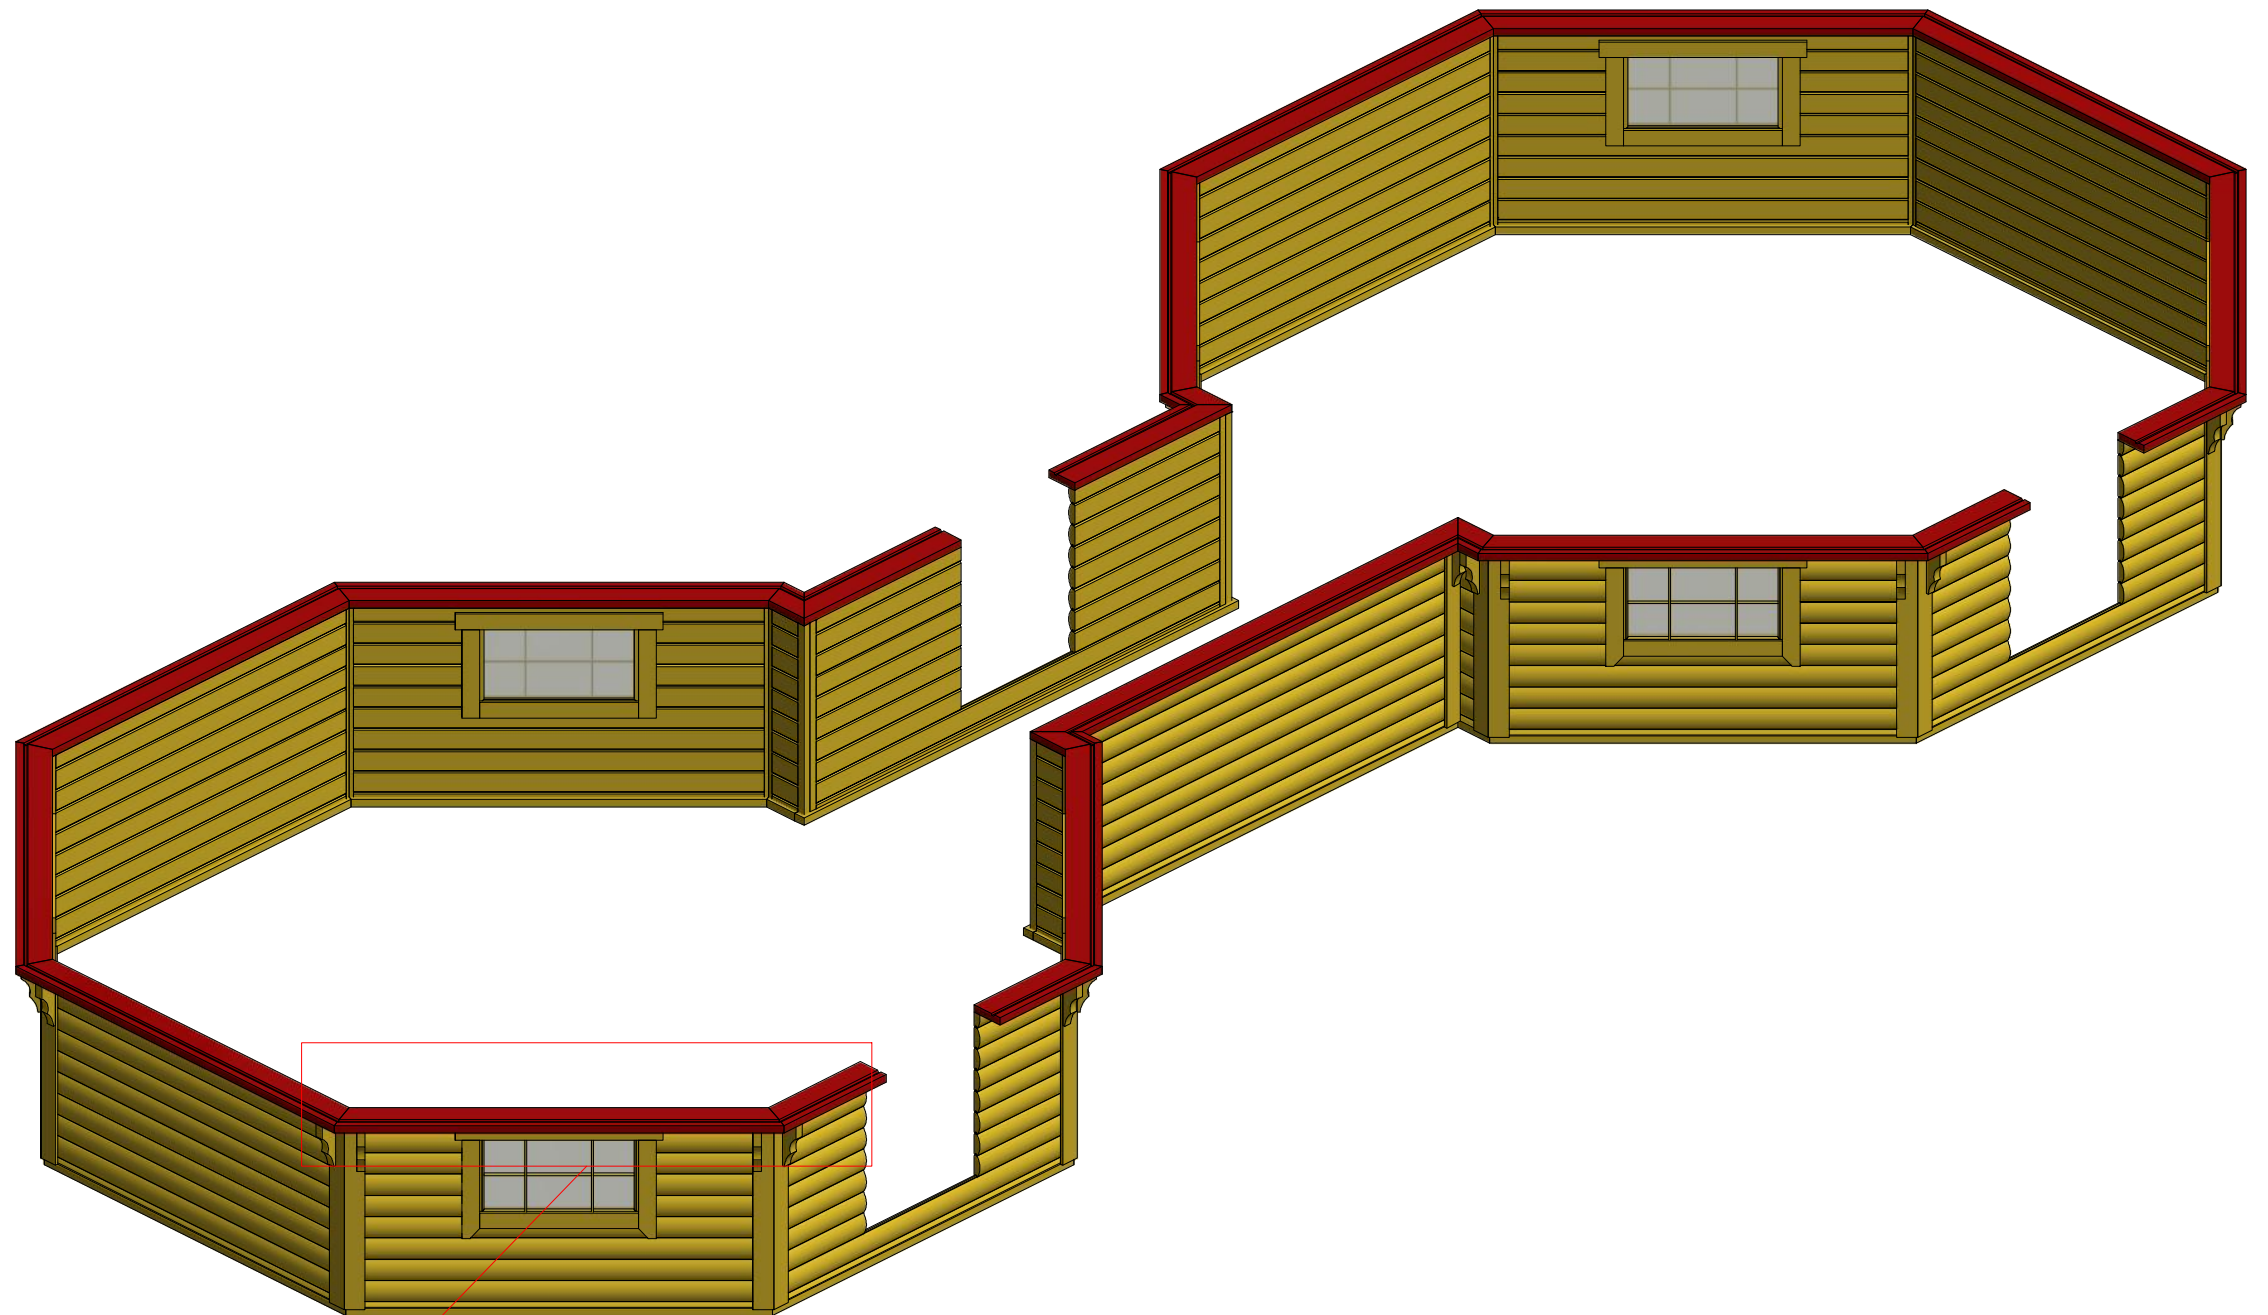

Screws

1	S2	4x70	72 pcs
2	S3	3.5x45	108 pcs

Grill cabin 25 m² and 25 m² connected

Screws

1	S2	4x70	214 pcs

Grill cabin 25 m² and 25 m² connected

Screws

Grill cabin 25 m² and 25 m² connected

Screws			
1	S2	4x70	114 pcs

Grill cabin 25 m² and 25 m² connected

Screws

1	S3	3.5x45	78 pcs
2	V1	2.5x25	

Grill cabin 25 m² and 25 m² connected

Screws

1	S3	3.5x45	80 pcs

Grill cabin 25 m² and 25 m² connected