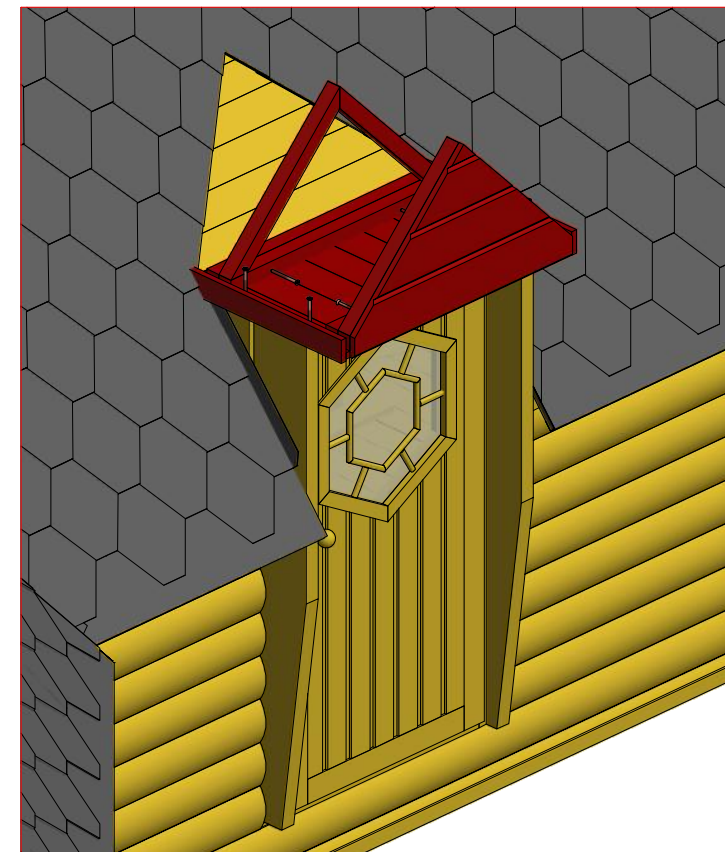

Screws

1	S2	4x70	30 pcs
---	----	------	--------

Grill cabin 25 m² and 25 m² connected

Screws

Grill cabin 25 m² and 25 m² connected

Screws

1	S2	4x70	48 pcs

1

Grill cabin 25 m² and 25 m² connected

Screws

1	S2	4x70	24 pcs
2	S3	3.5x45	12 pcs

Grill cabin 25 m² and 25 m² connected

Screws

1	S2	4x70	24 pcs

1

2