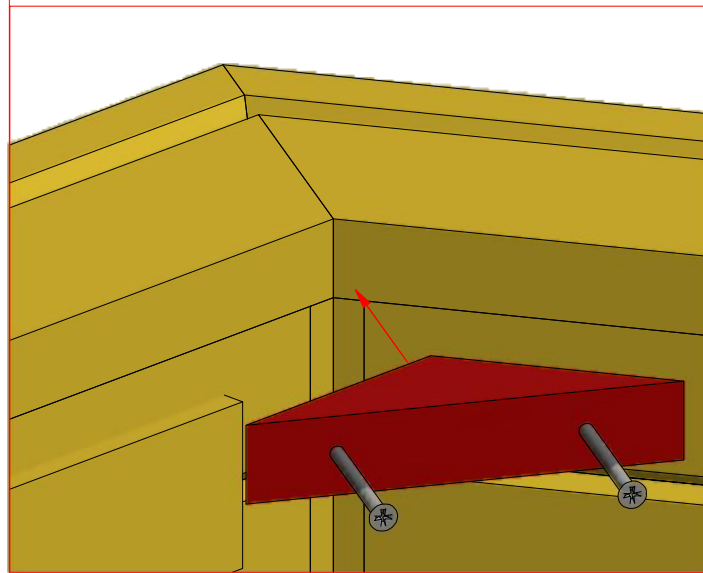

Screws

1	S2	4x70	72 pcs
2	S3	3.5x45	108 pcs

Grill cabin 25 m² and 25 m² connected

Screws

1	S2	4x70	214 pcs

Grill cabin 25 m² and 25 m² connected

Screws

Grill cabin 25 m² and 25 m² connected

Screws			
1	S2	4x70	114 pcs

Grill cabin 25 m² and 25 m² connected

Screws

1	S3	3.5x45	78 pcs
2	V1	2.5x25	

Grill cabin 25 m² and 25 m² connected

Screws

1	S3	3.5x45	80 pcs

Grill cabin 25 m² and 25 m² connected