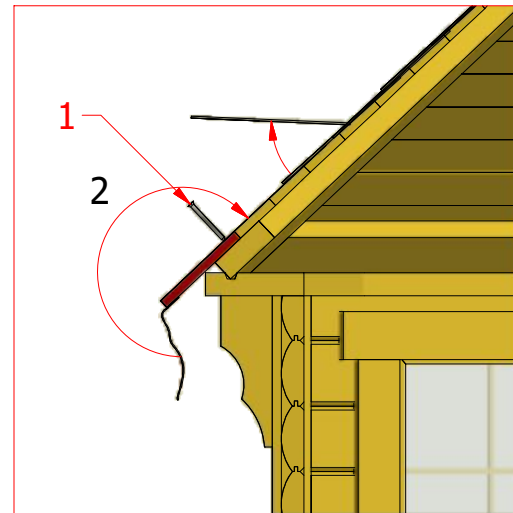

Grill cabin 25 m² and 25 m² connected

Screws

1	S3	3.5x45	78 pcs
2	V1	2.5x25