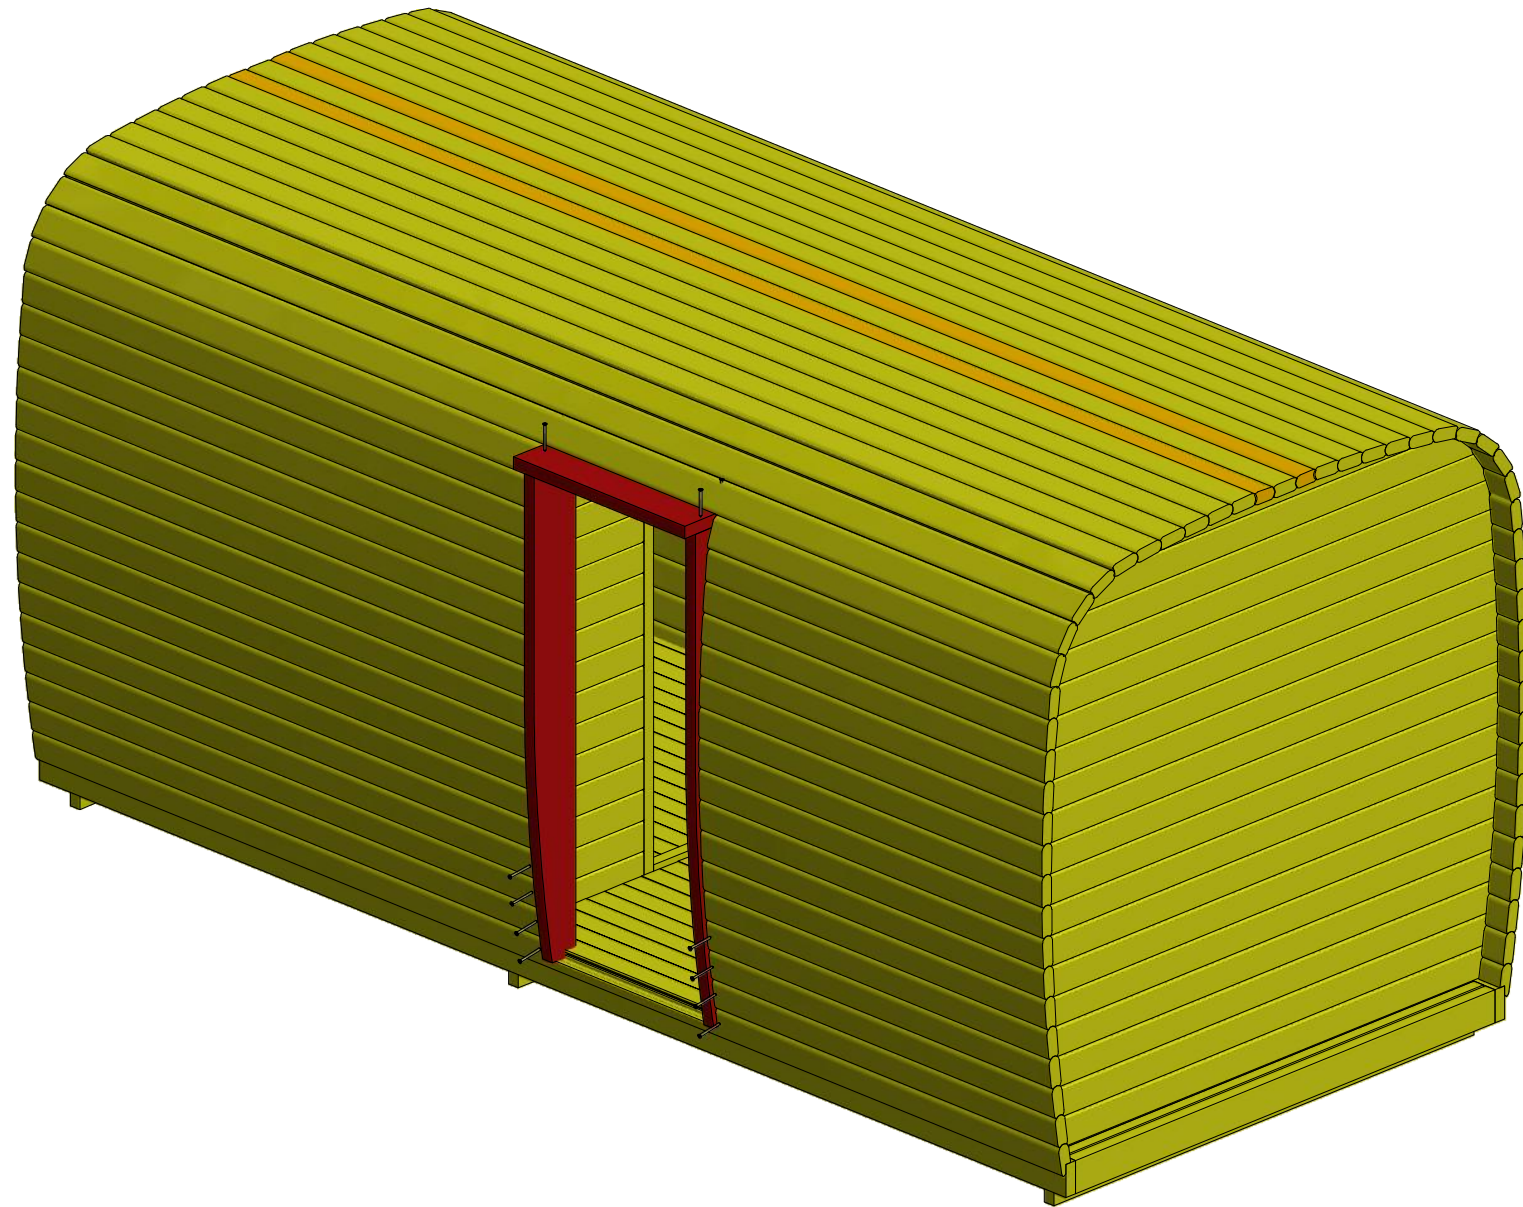

Camping Bus 4.8 m

Screws

1	S2	4x70	20 pcs
2	S1	5x100	34 pcs