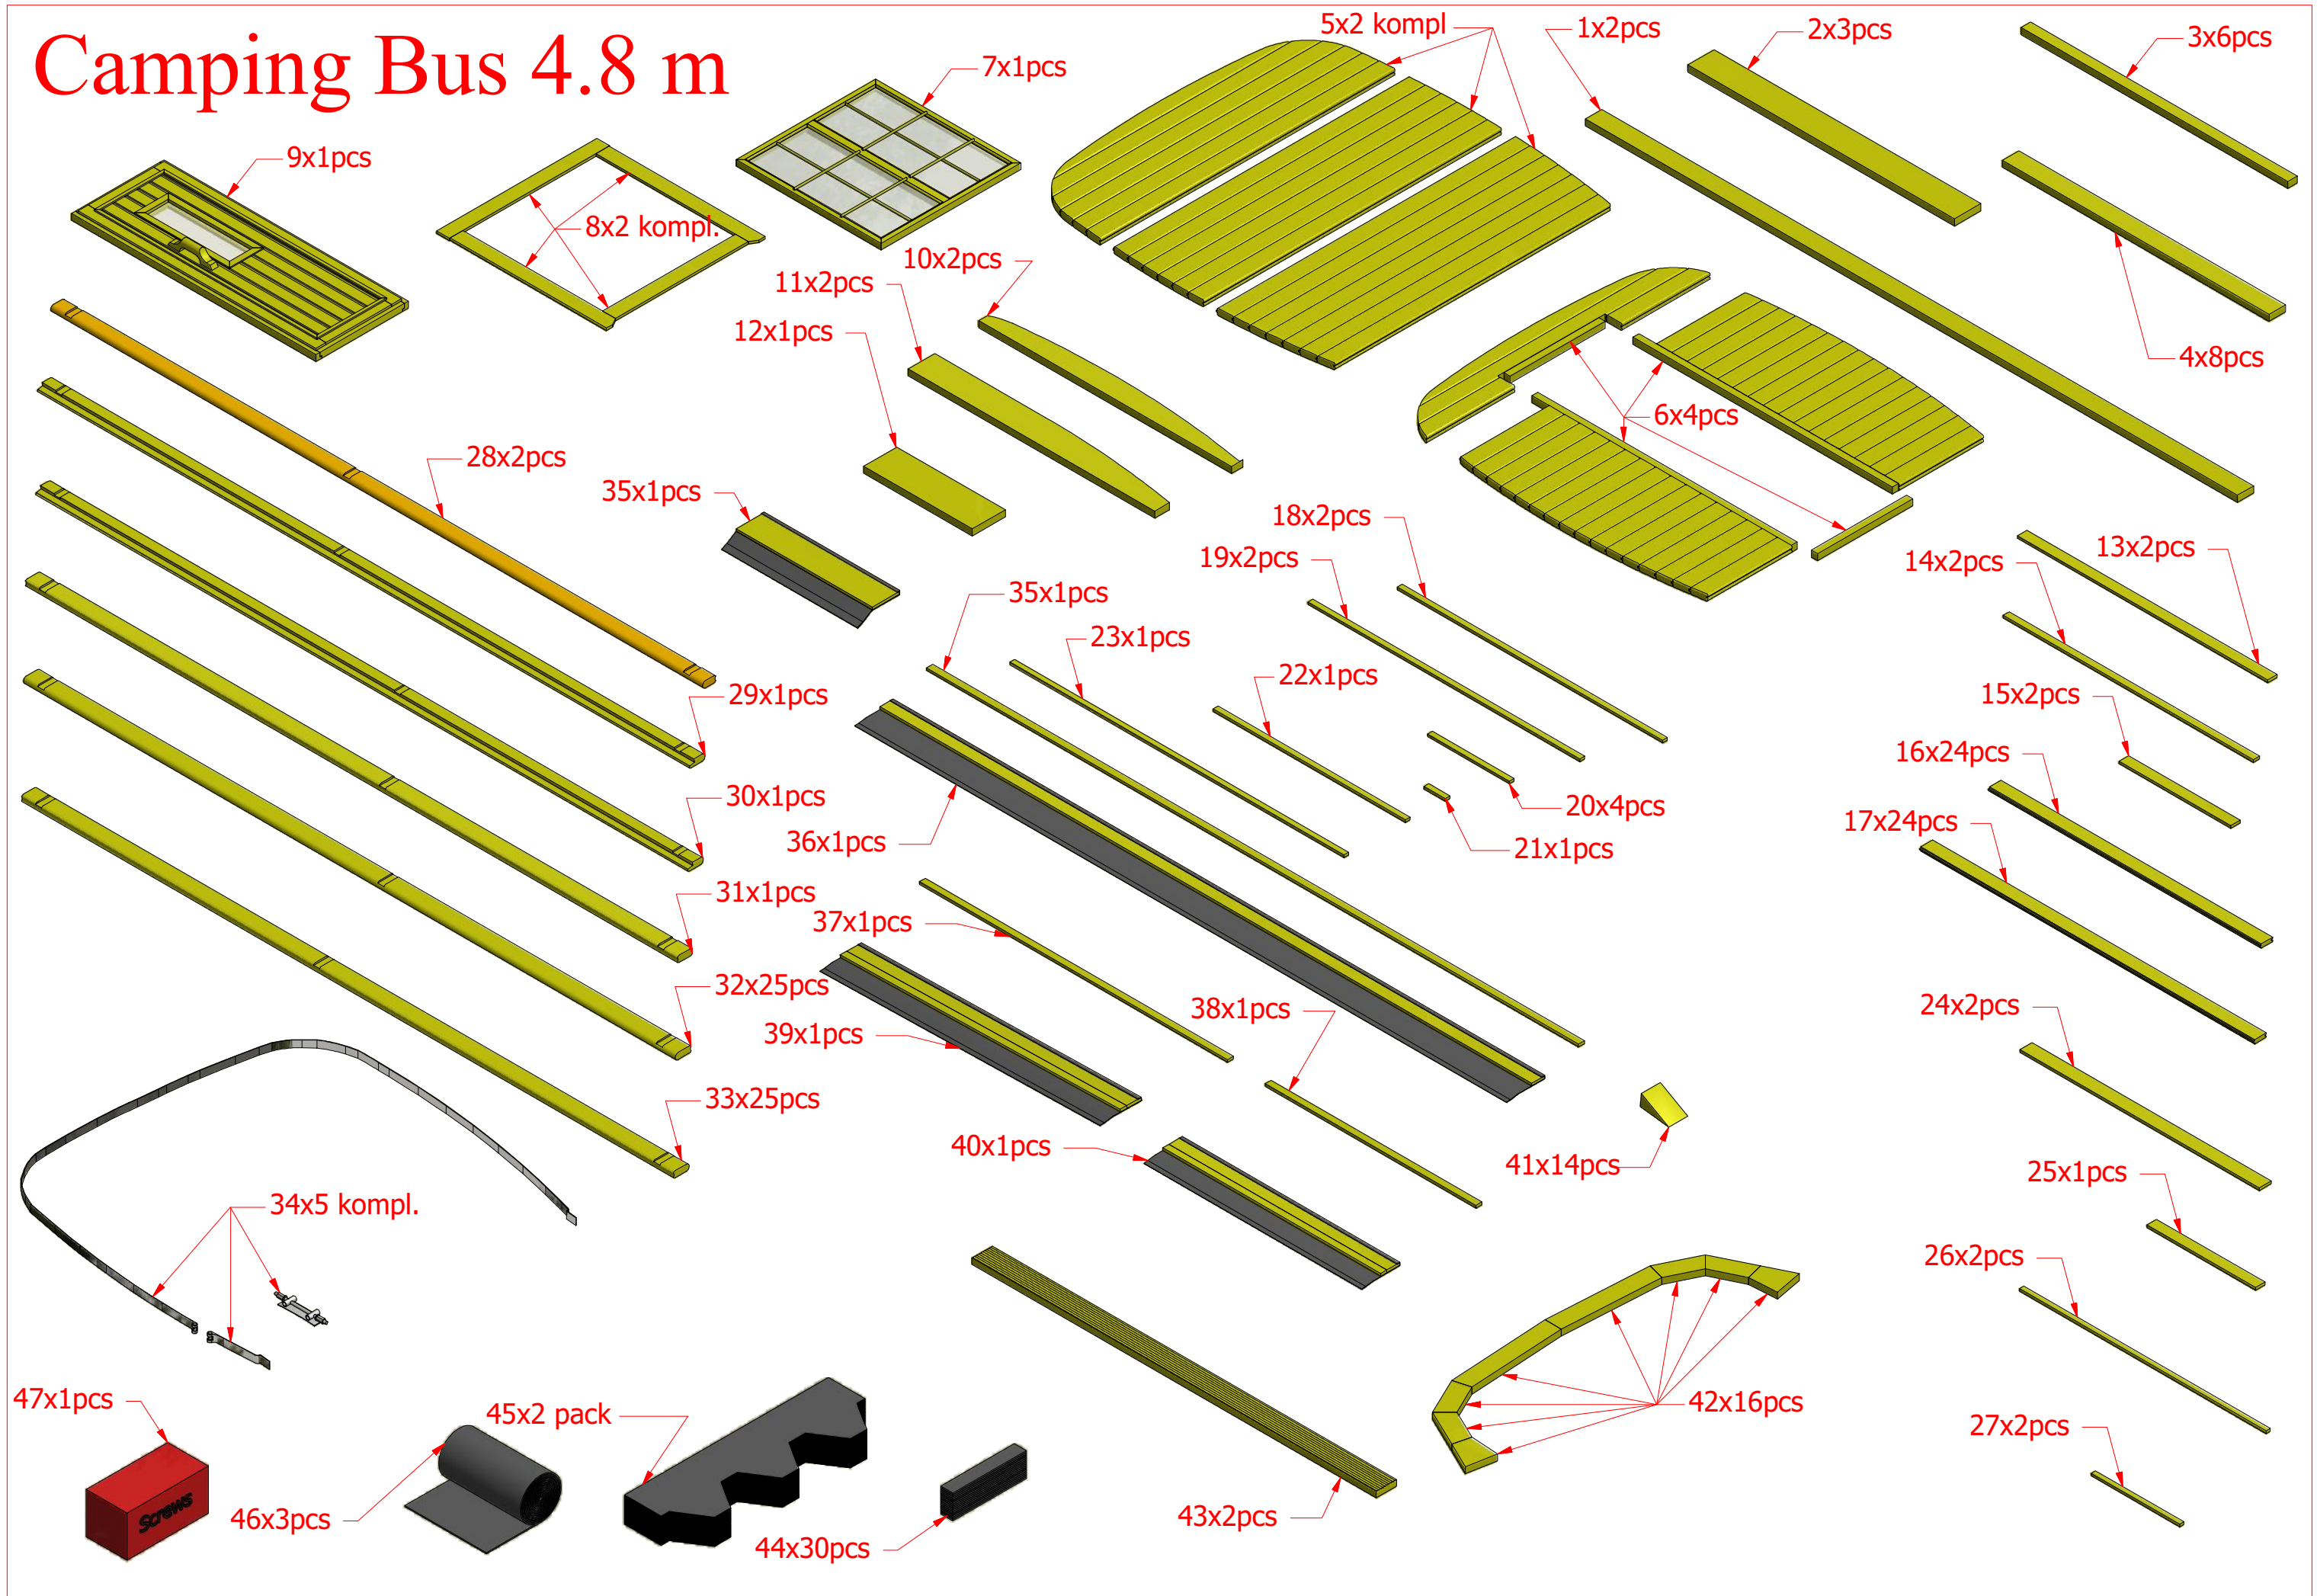

Camping Bus 4.8 m

Camping Bus 4.8 m

Camping Bus 4.8 m

Screws

1	S1	5x100	86 pcs

Camping Bus 4.8 m

Screws

Camping Bus 4.8 m

1	S1	5x100	40 pcs

Camping Bus 4.8 m

Screws

1	S3	3.5x40	77 pcs

Camping Bus 4.8 m

Screws			
1	S1	5x100	10 pcs

Camping Bus 4.8 m

Screws

1	S3	3.5x40	26 pcs

1

Camping Bus 4.8 m

Screws

1	S1	5x100	28 pcs
---	----	-------	--------

Camping Bus 4.8 m

Screws

1	S2	4x70	32 pcs

Camping Bus 4.8 m

Screws

1	V1	2.5x20	

Camping Bus 4.8 m

Screws

1	V1	2.5x20	

Camping Bus 4.8 m

Screws