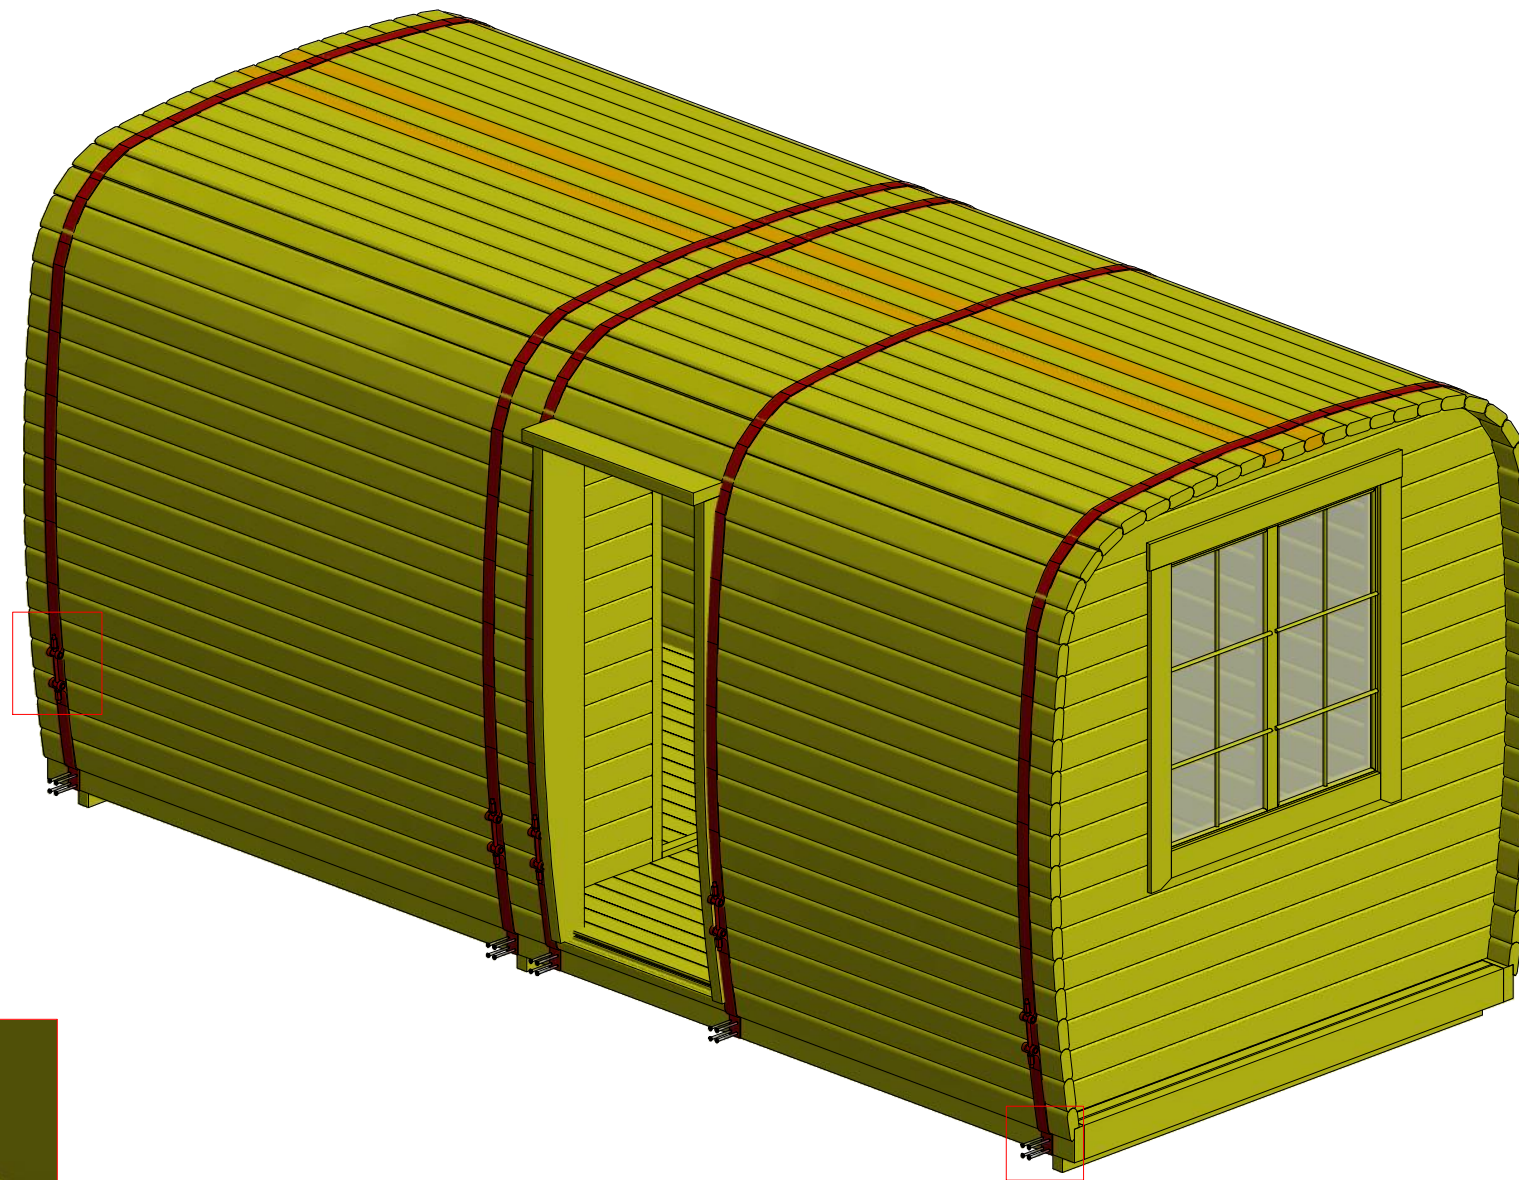

Camping Bus 4.8 m

Screws

1	S1	5x100	40 pcs