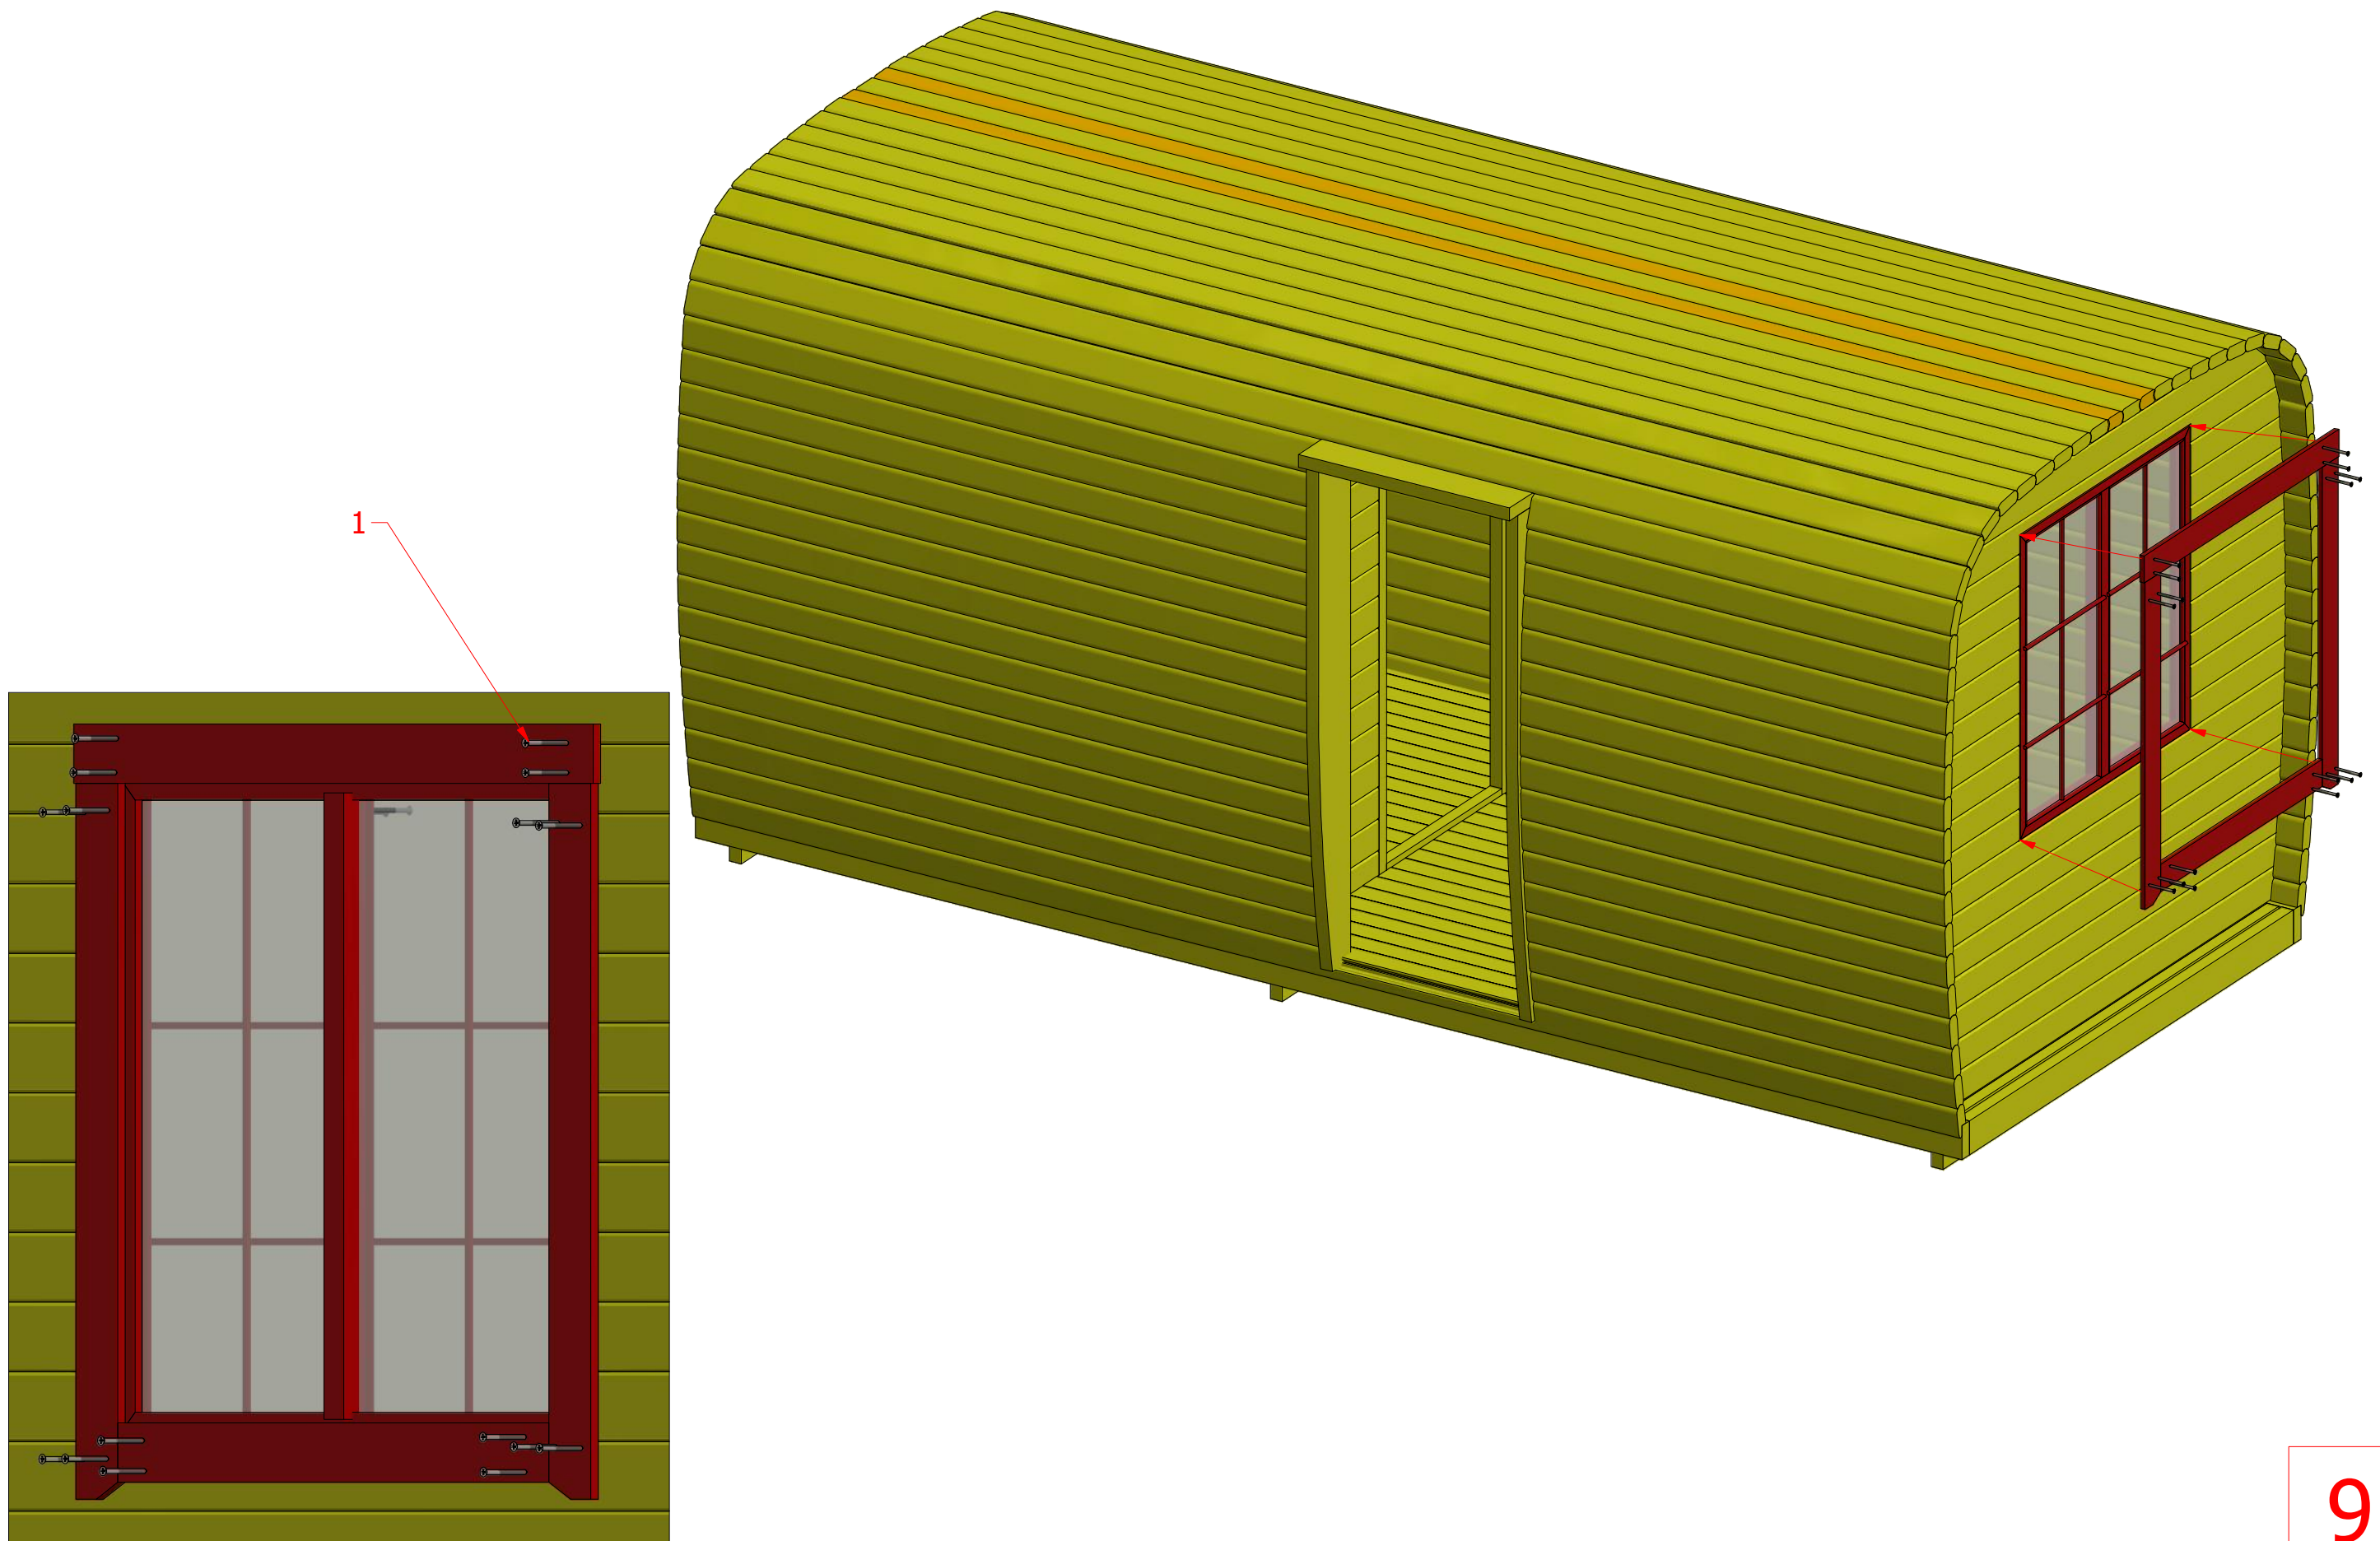

Camping Bus 4.8 m

Screws

1	S2	4x70	20 pcs
2	S1	5x100	34 pcs

Camping Bus 4.8 m

Screws

1	S3	3.5x40	32 pcs

Camping Bus 4.8 m

Screws