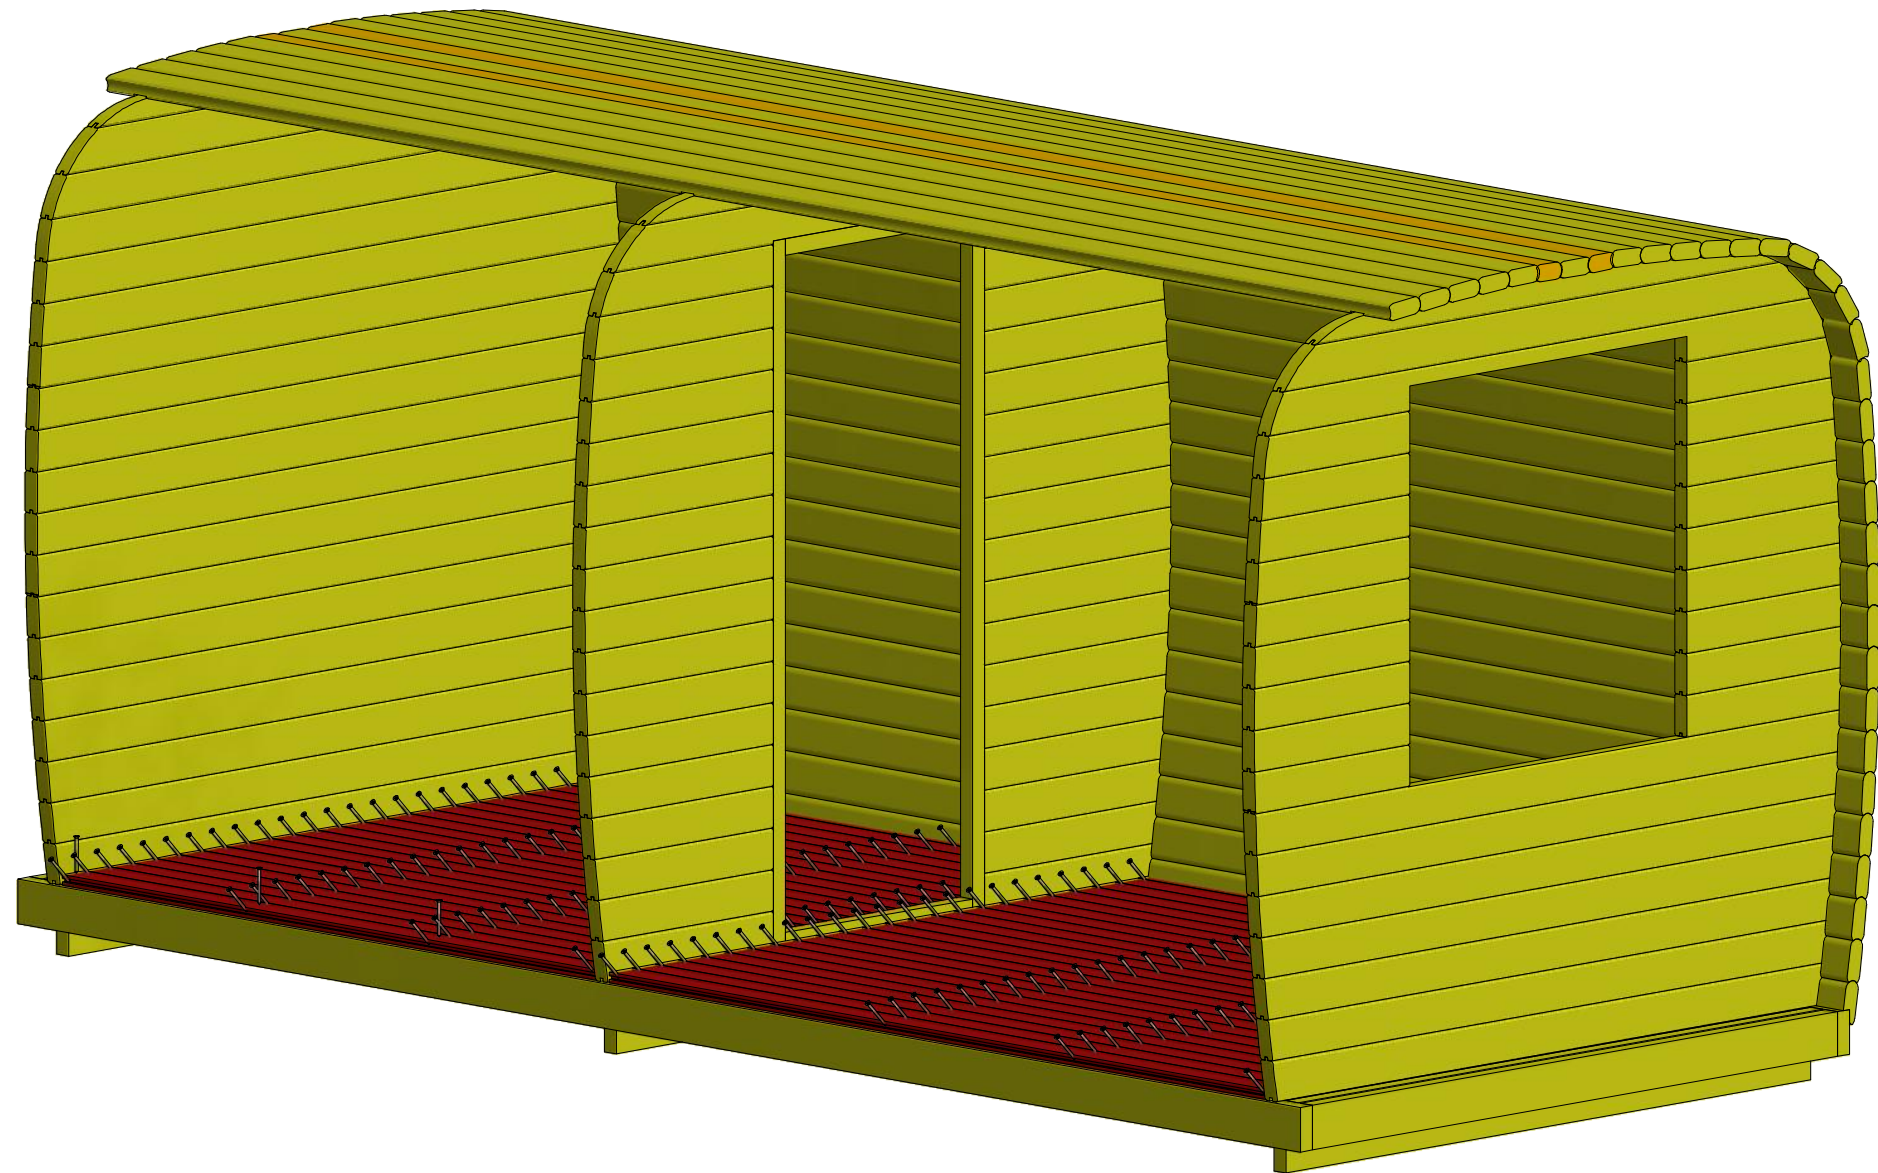

Camping Bus 4.8 m

Screws

1	S1	5x100	156 pcs

Camping Bus 4.8 m

Screws

Camping Bus 4.8 m

Screws

1	S3	3.5x40	192