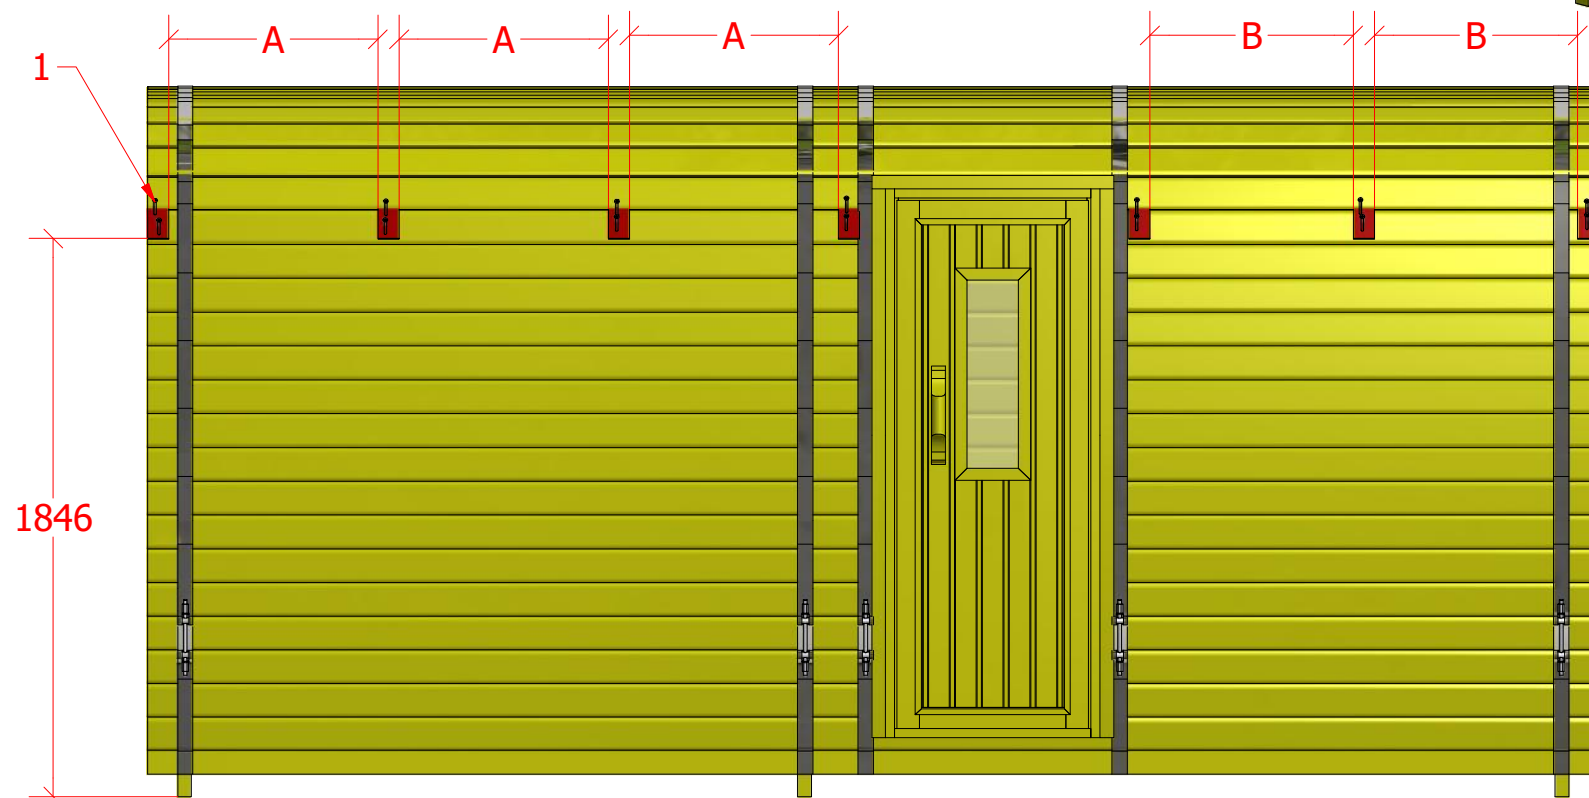

1	S3	3.5x40	26 pcs

1

Camping Bus 4.8 m

Screws

1	S1	5x100	28 pcs
---	----	-------	--------

Camping Bus 4.8 m

Screws

1	S2	4x70	32 pcs