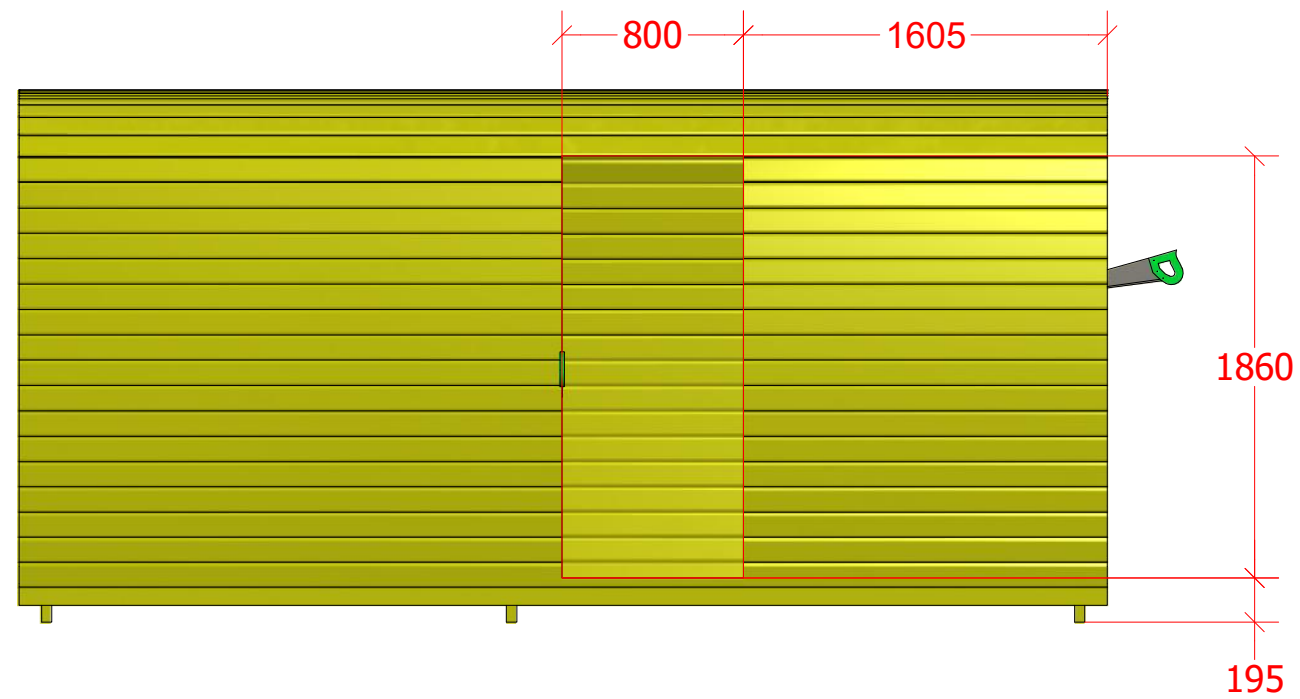

Camping Bus 4.8 m

Screws

1	S1	5x100	156 pcs

Camping Bus 4.8 m

Screws

Camping Bus 4.8 m

Screws

1	S3	3.5x40	192