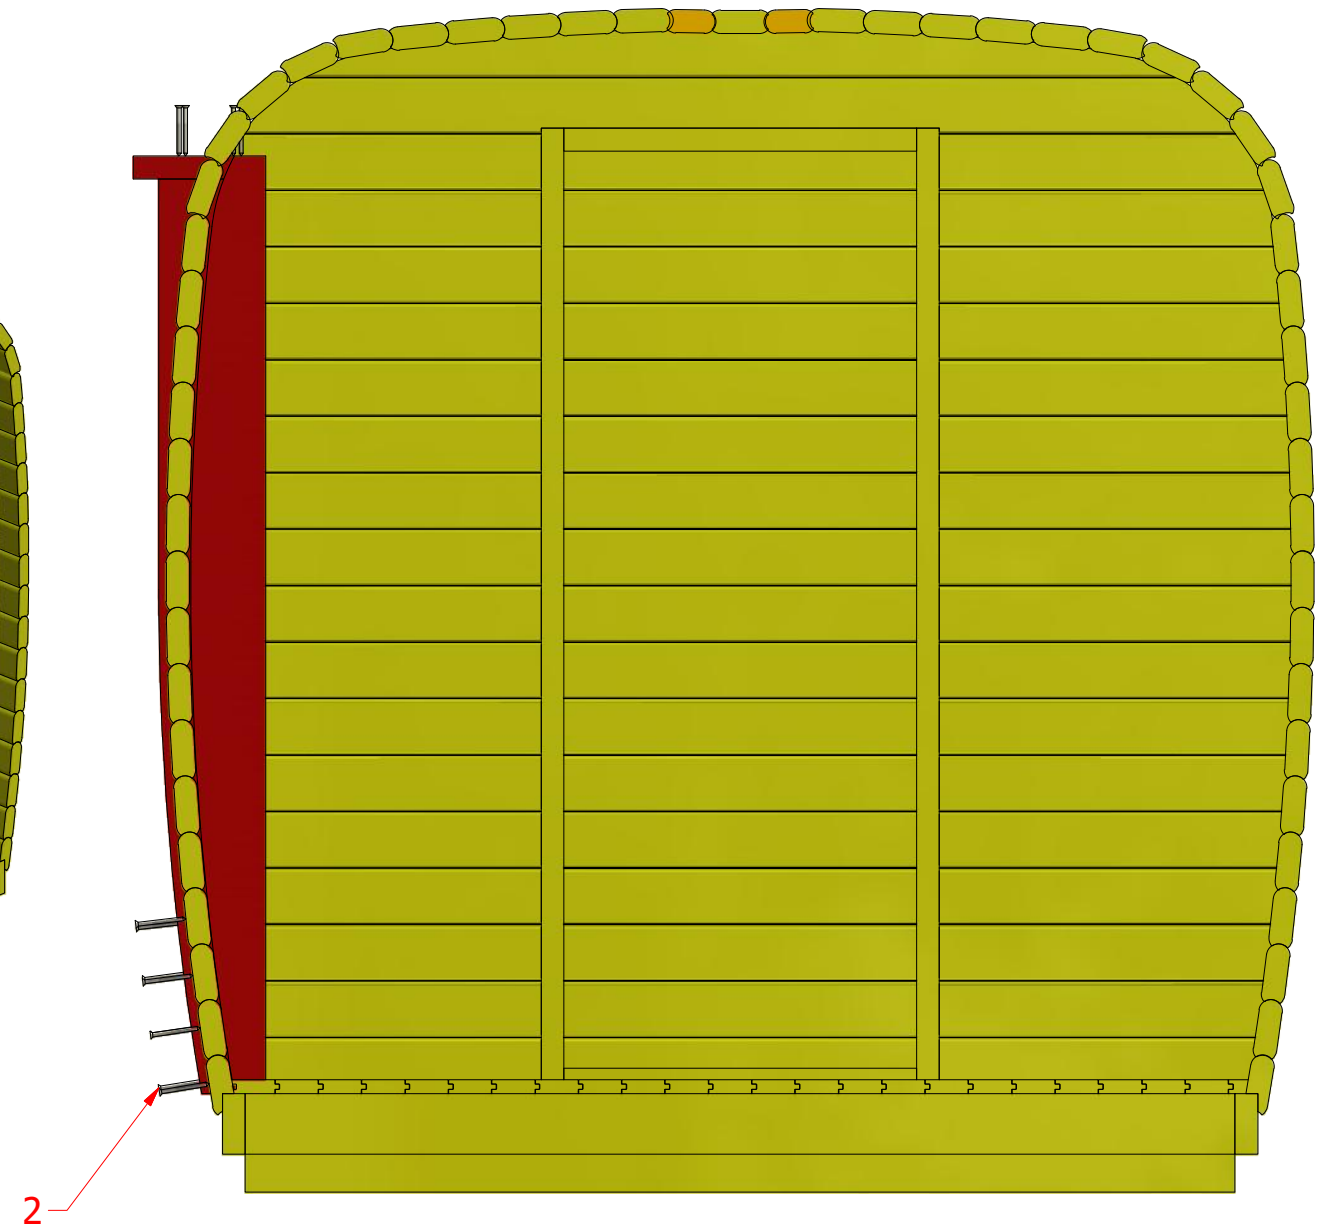

Camping Bus 4.8 m

Screws

1	S2	4x70	20 pcs
2	S1	5x100	34 pcs