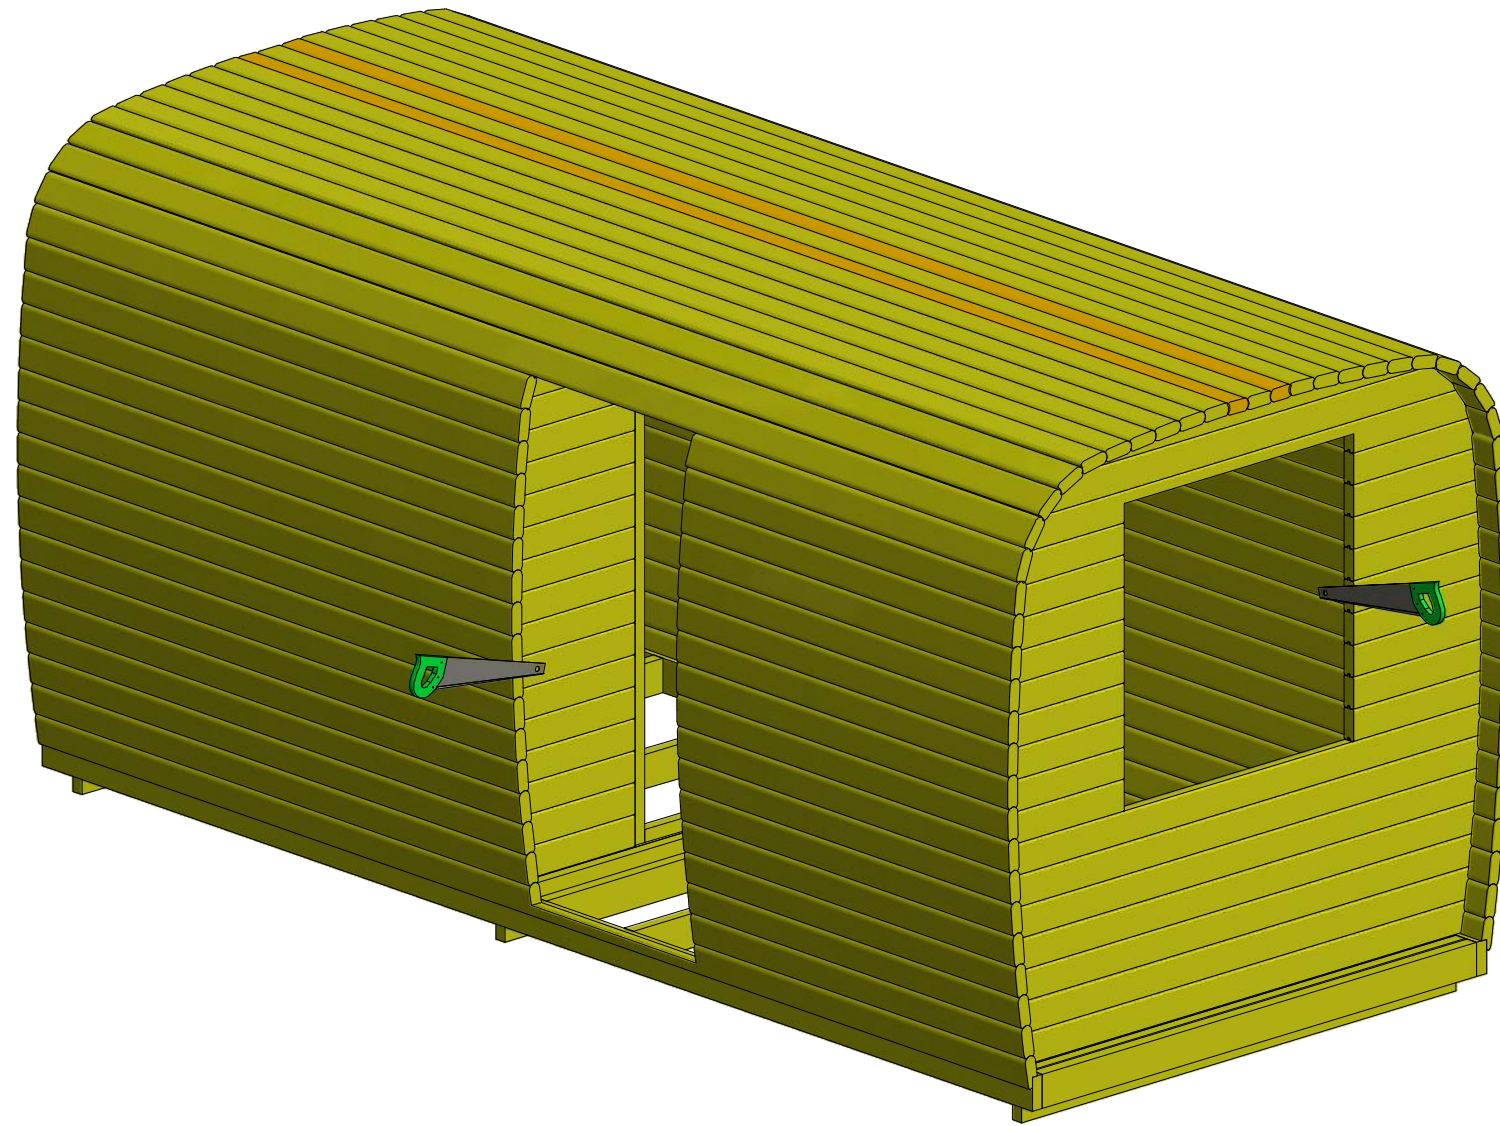

Camping Bus 4.8 m

Screws

1	S1	5x100	156 pcs

Camping Bus 4.8 m

Screws

Camping Bus 4.8 m

Screws

1	S3	3.5x40	192