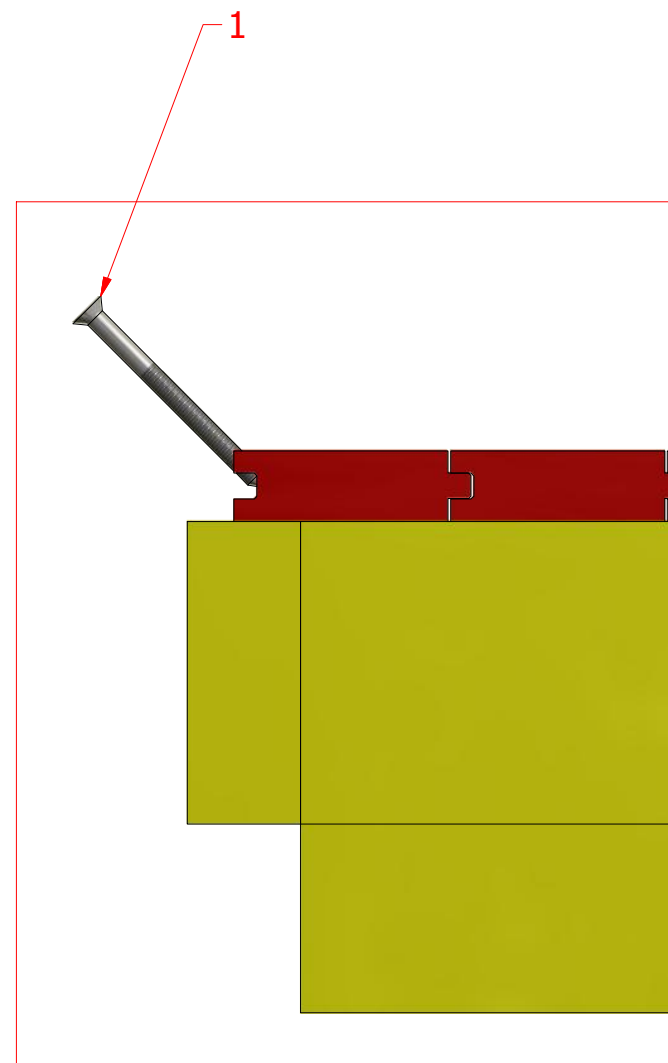

Camping Bus 4.8 m

Screws

1	S1	5x100	156 pcs

Camping Bus 4.8 m

Screws

Camping Bus 4.8 m

Screws

1	S3	3.5x40	192