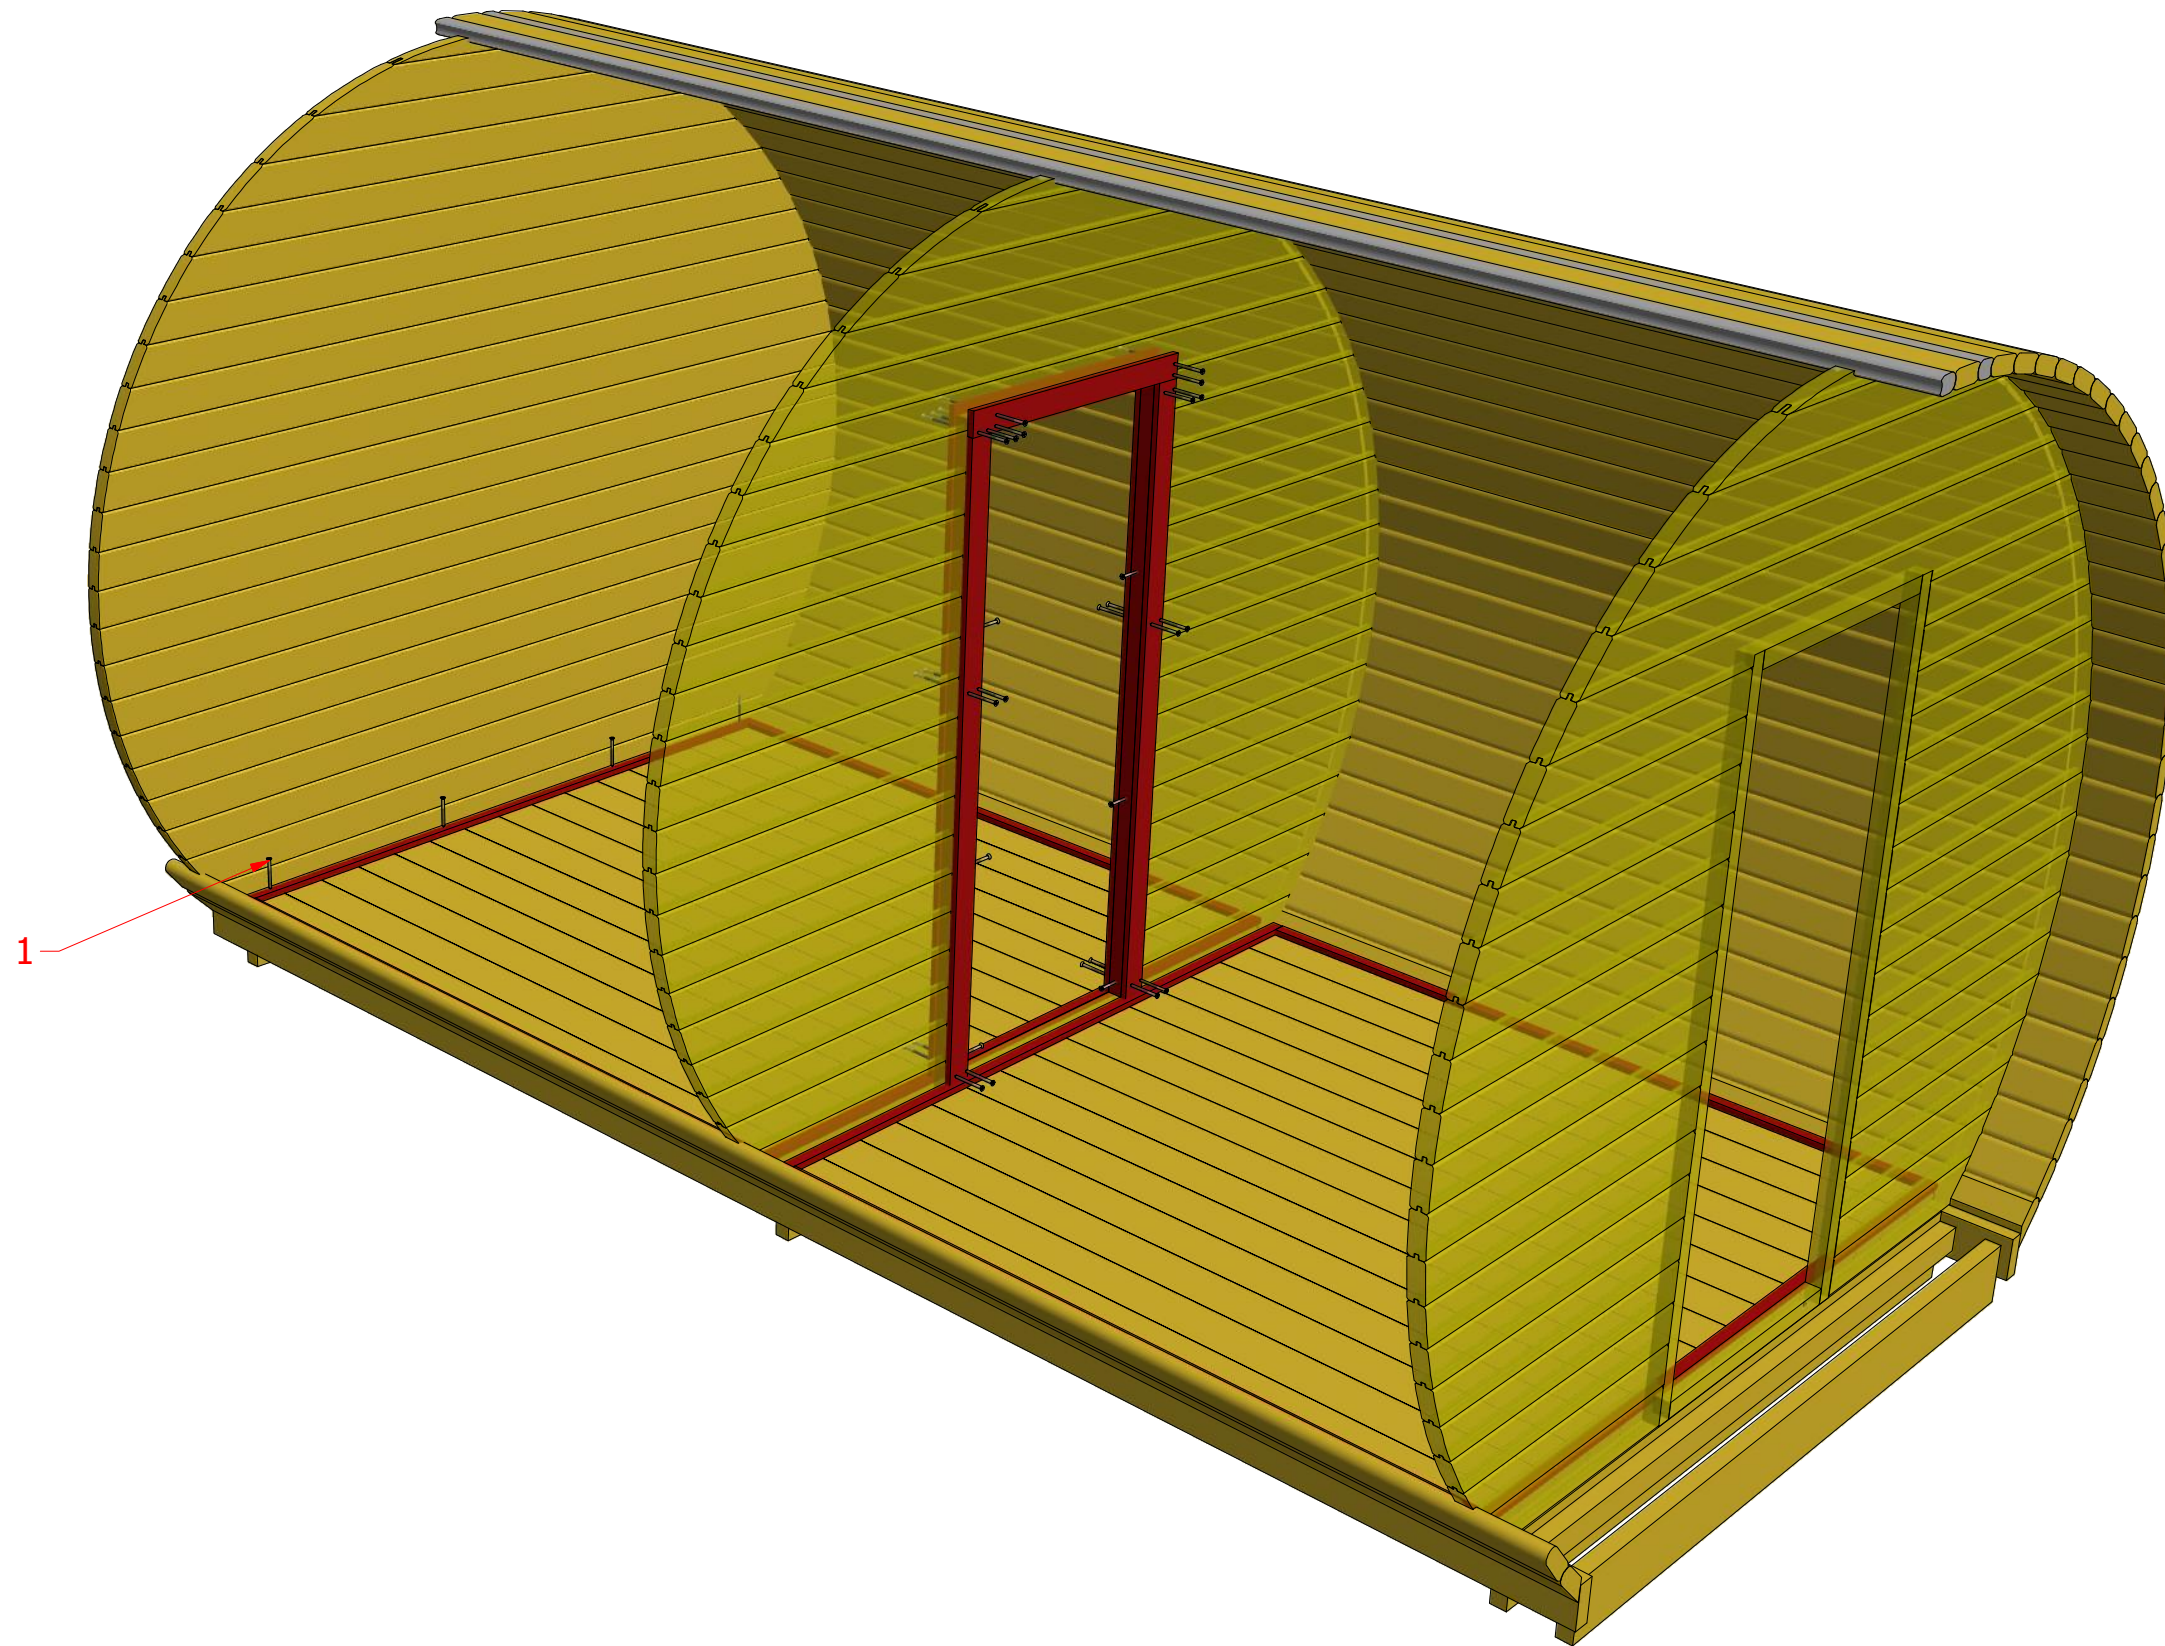

Camping Barrel 4.8 m Ø3 m

Screws

1	S3	3.5x40	72 pcs