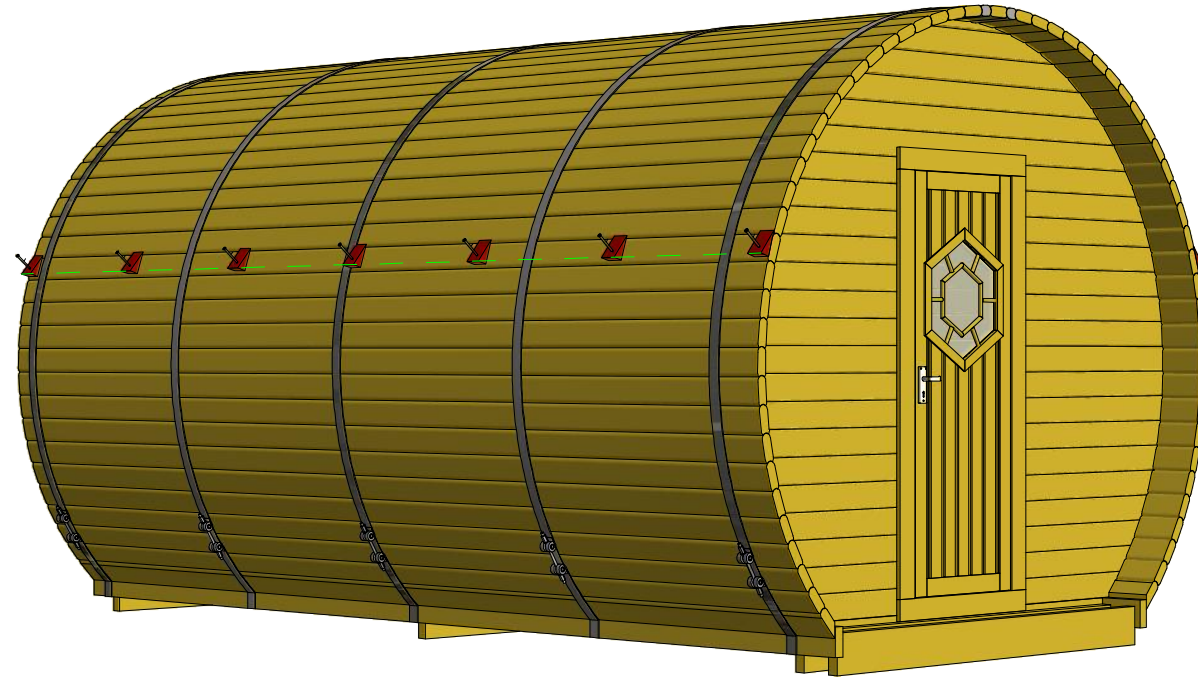

Camping Barrel 4.8 m Ø3 m

Screws

1	S2	3.5x40	56 pcs