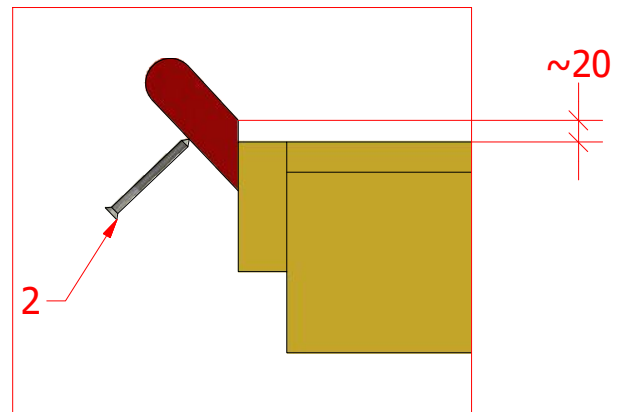

Camping Barrel 4.8 m Ø3 m

Screws

1	S1	5x100	32 pcs
2	S2	4x70	8 pcs