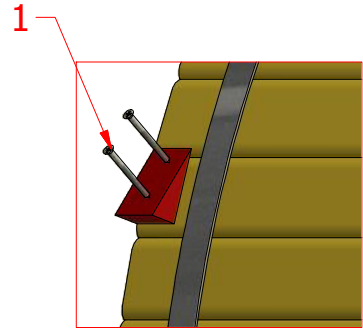

Camping Barrel 4.8 m Ø3 m

Screws

1	S2	3.5x40	56 pcs