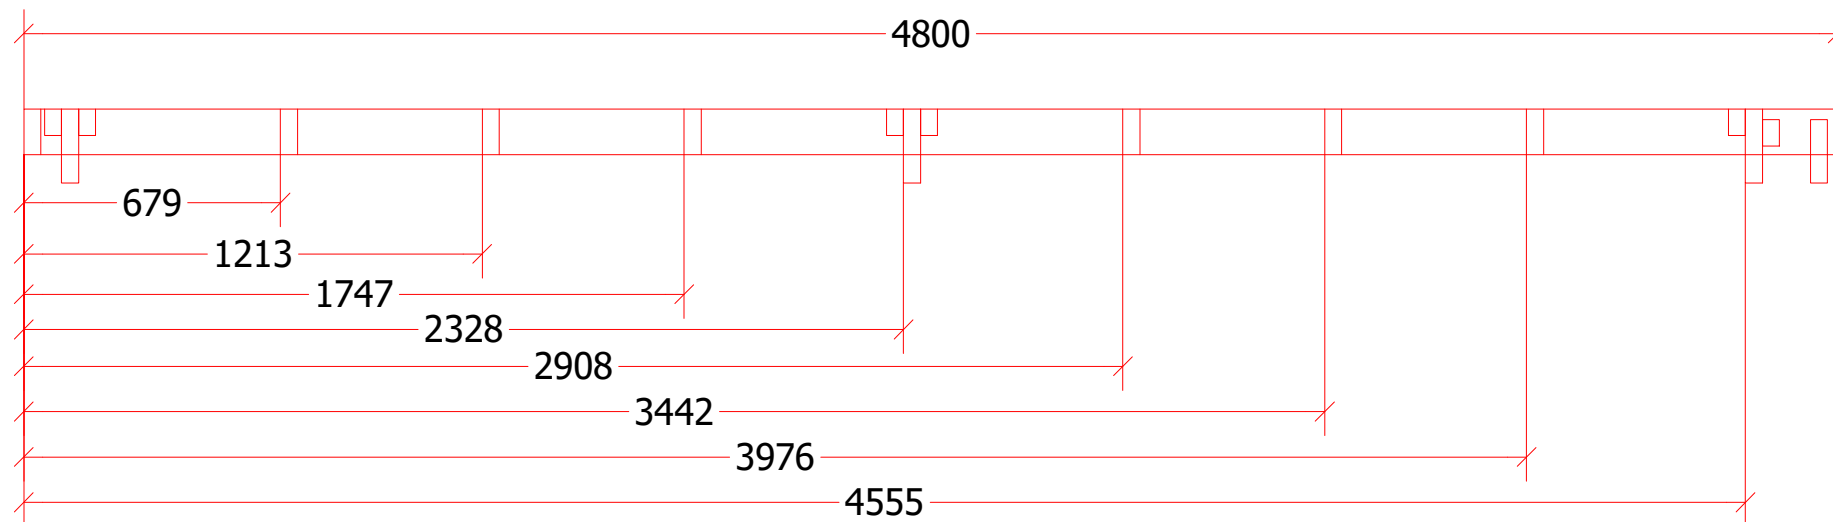

Camping Barrel 4.8 m Ø3 m

Screws

1	S1	5x100	80 pcs