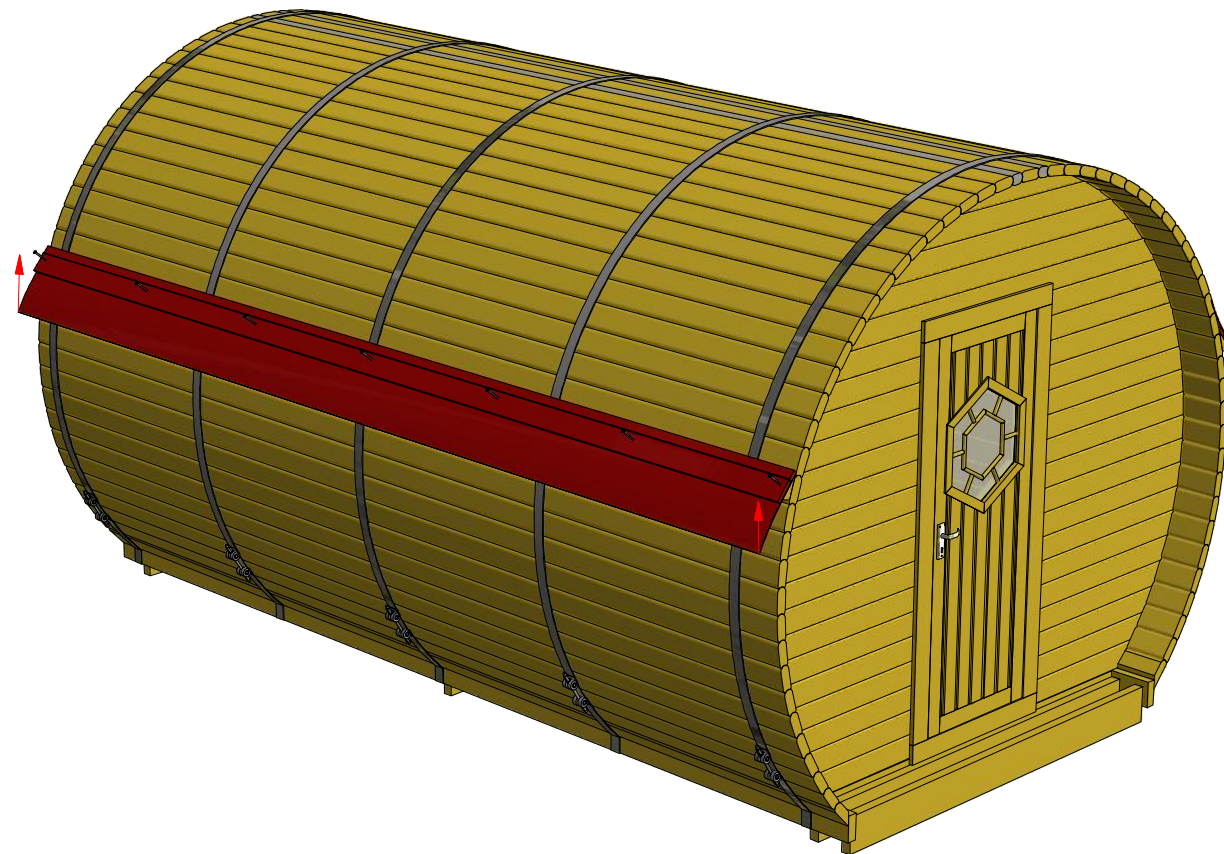

Camping Barrel 4.8 m Ø3 m

Screws

1	S2	3.5x40	56 pcs