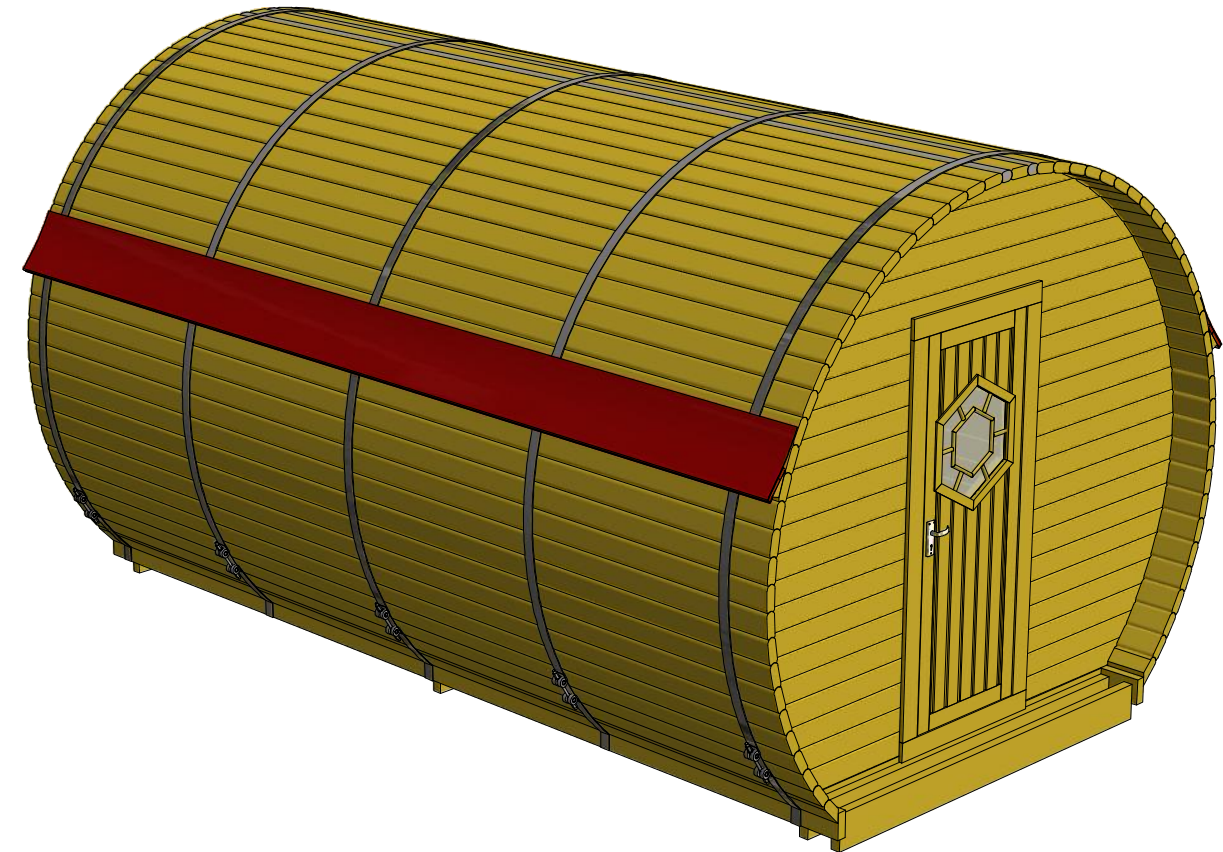

Camping Barrel 4.8 m Ø3 m

Screws

1	S2	3.5x40	56 pcs