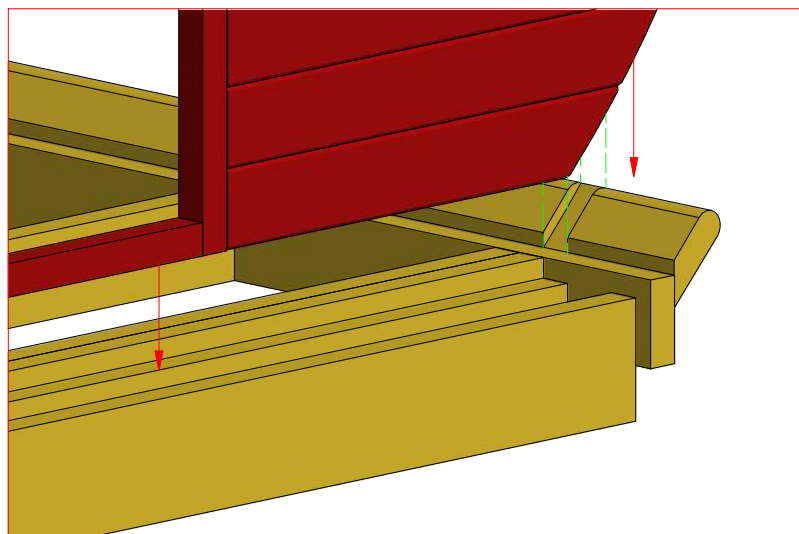

Camping Barrel 4.8 m Ø3 m

Screws

1	S1	5x100	32 pcs
2	S2	4x70	8 pcs