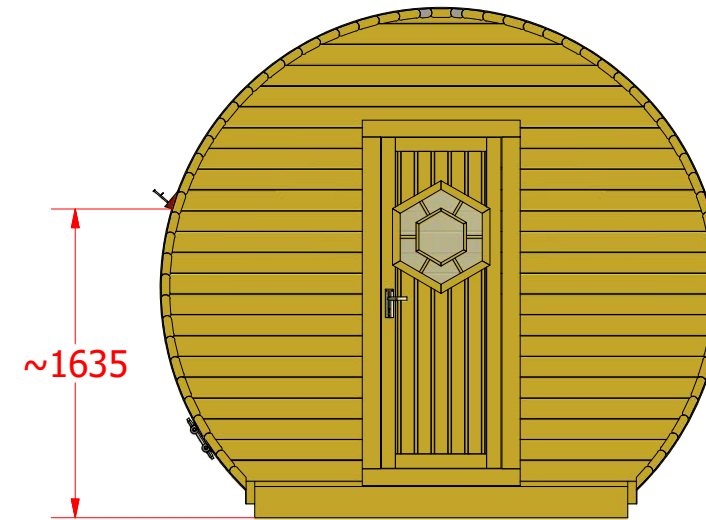

Camping Barrel 4.8 m Ø3 m

Screws

1	S2	3.5x40	56 pcs