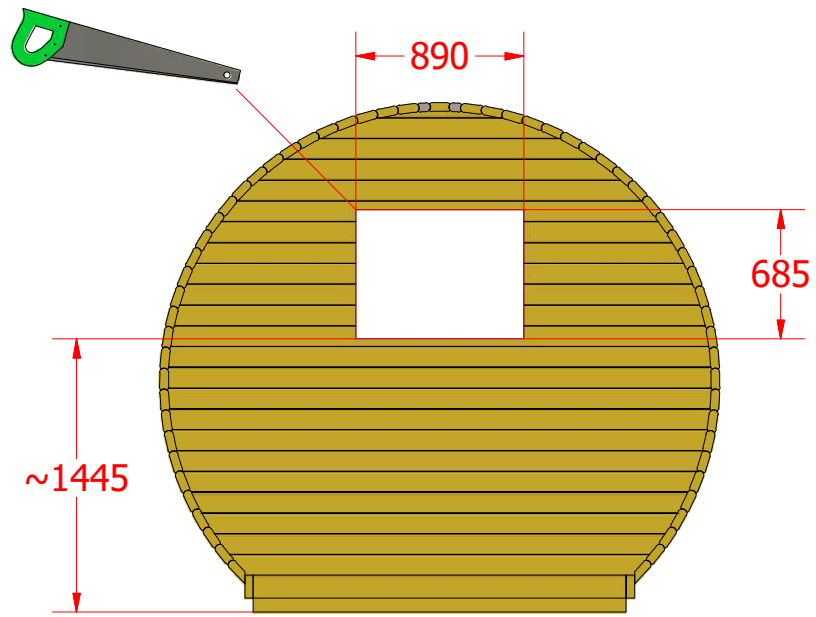

Camping Barrel 4.8 m Ø3 m

Screws			
1	S3	3.5x40	32 pcs