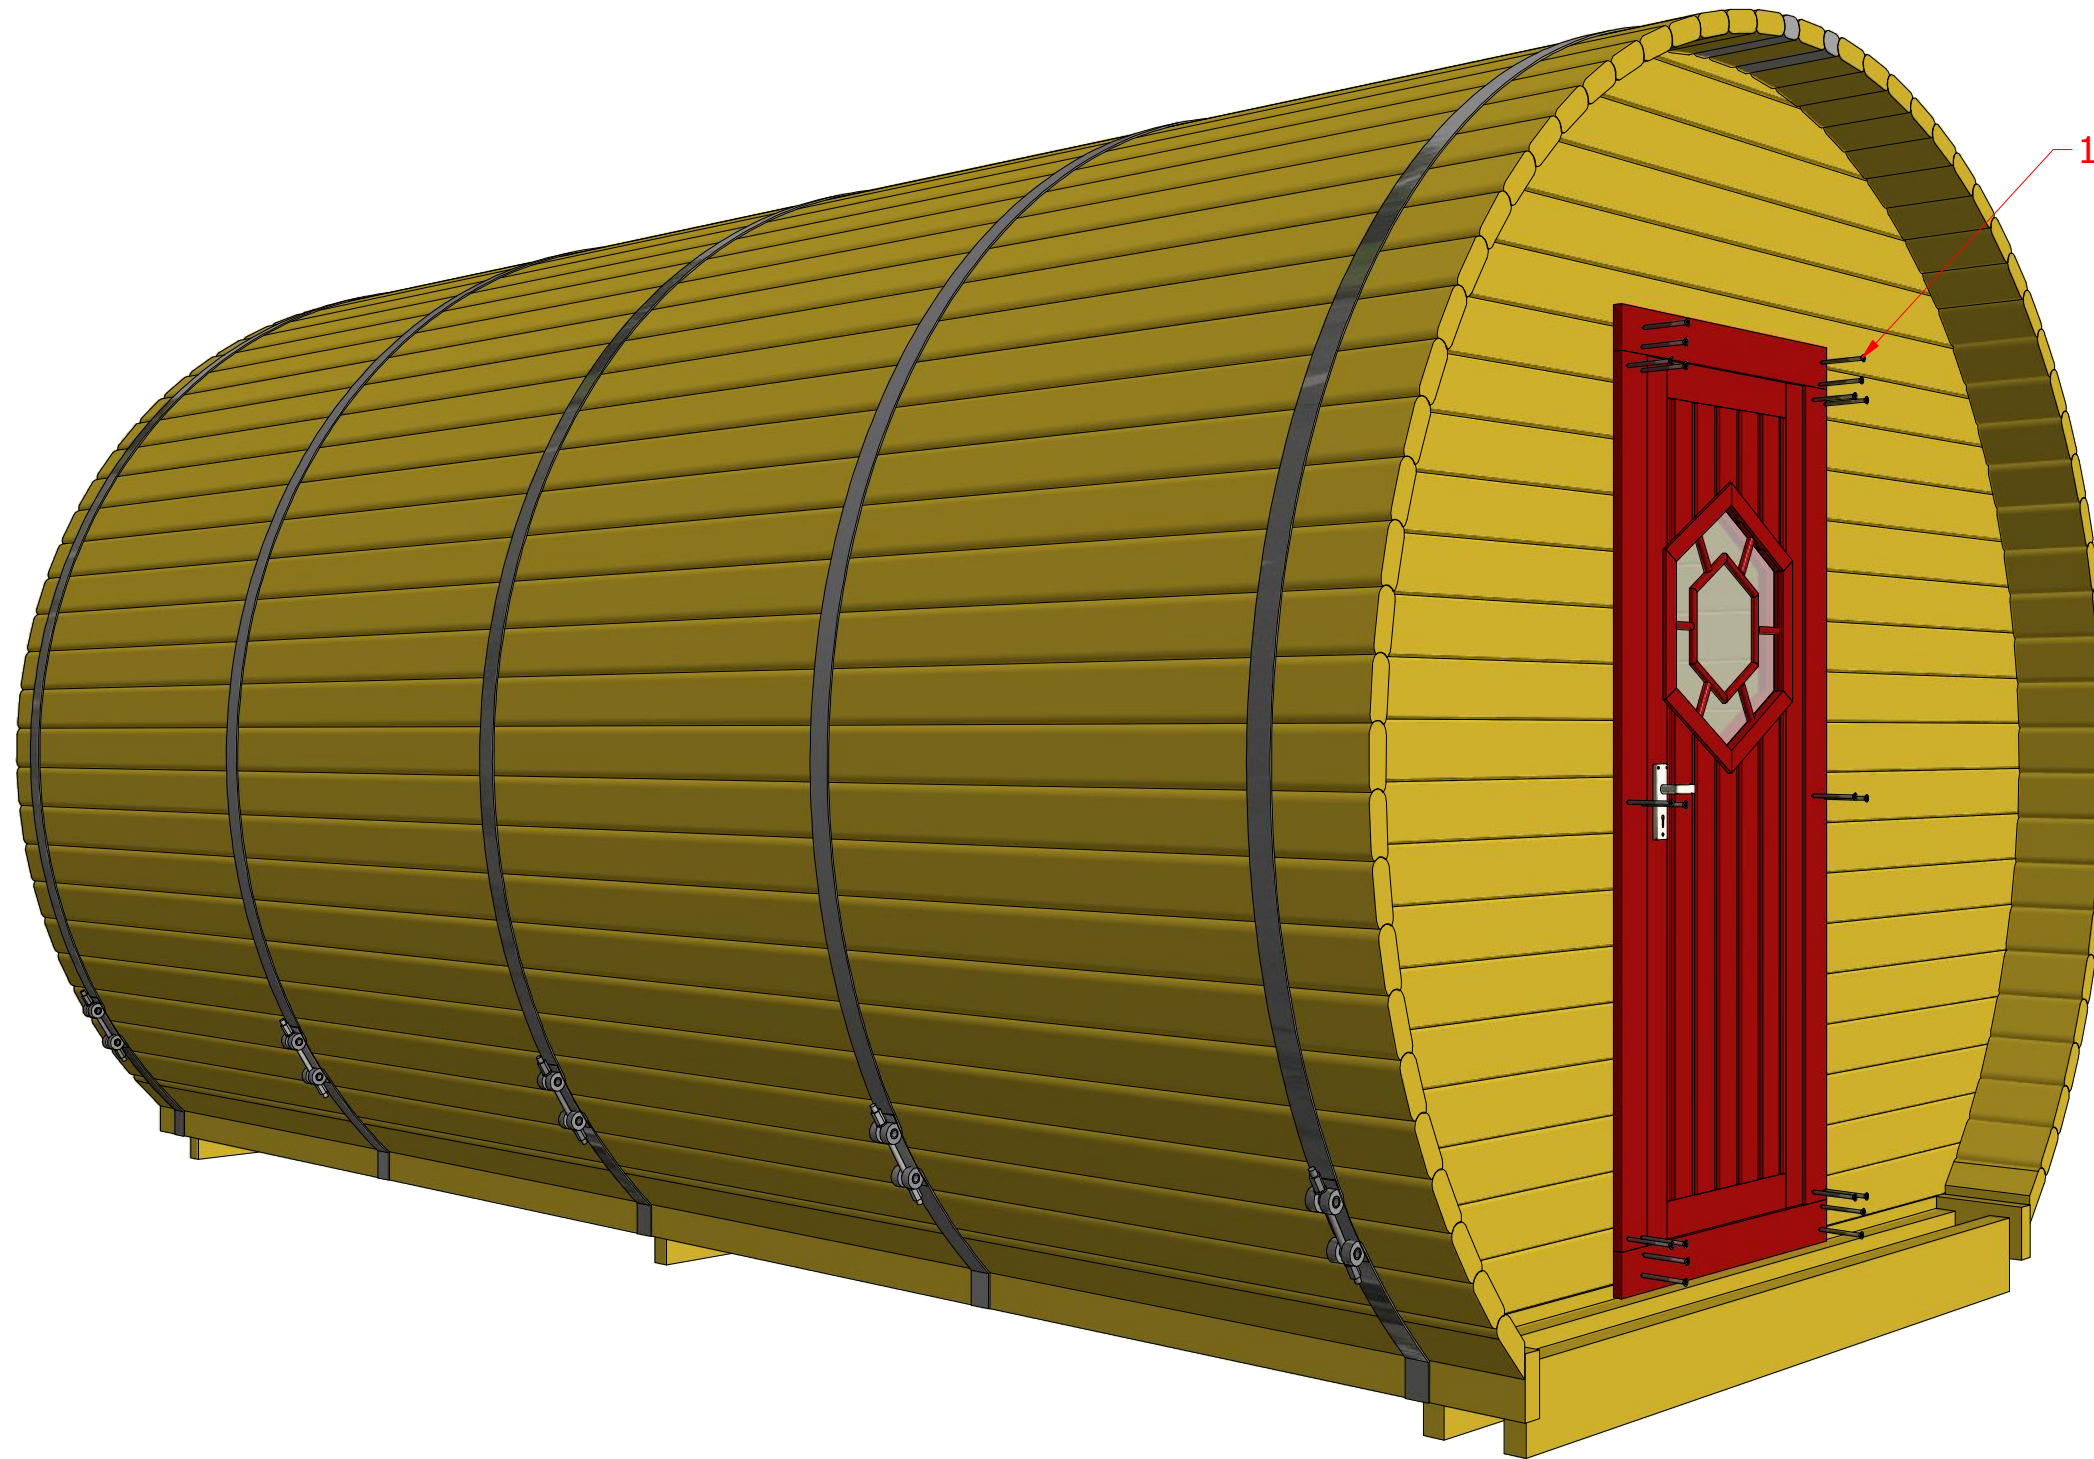

Camping Barrel 4.8 m Ø3 m

Screws

1	S3	3.5x40	40 pcs