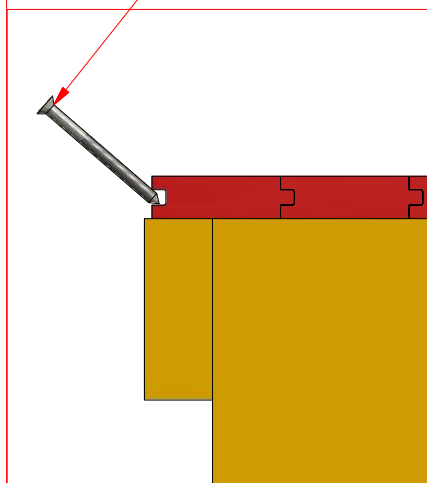

Camping Pod 4.0 m

Screws

1	S1	5x100	309 pcs

Camping Pod 4.0 m

Screws

1	S3	3.5x40	189

Camping Pod 4.0 m

Screws