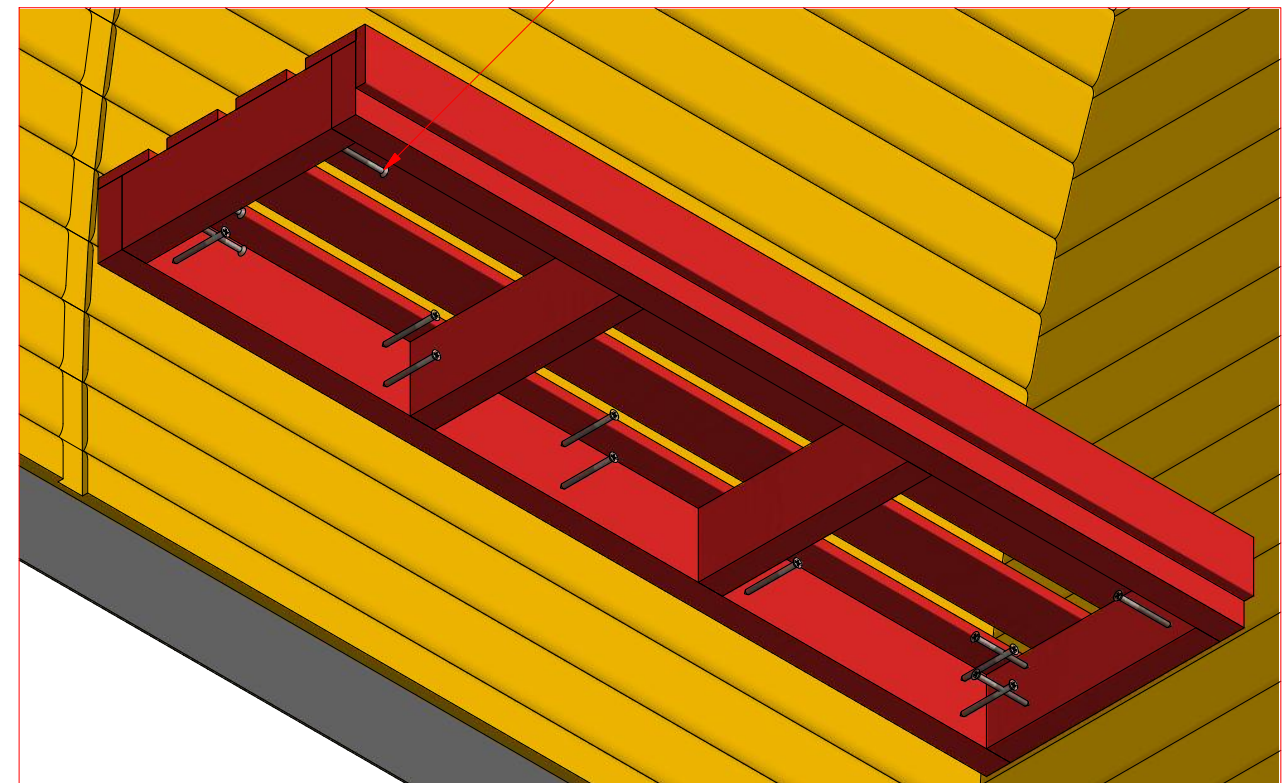

Camping Pod 4.0 m

Screws			
1	S2	4x70	18 pcs