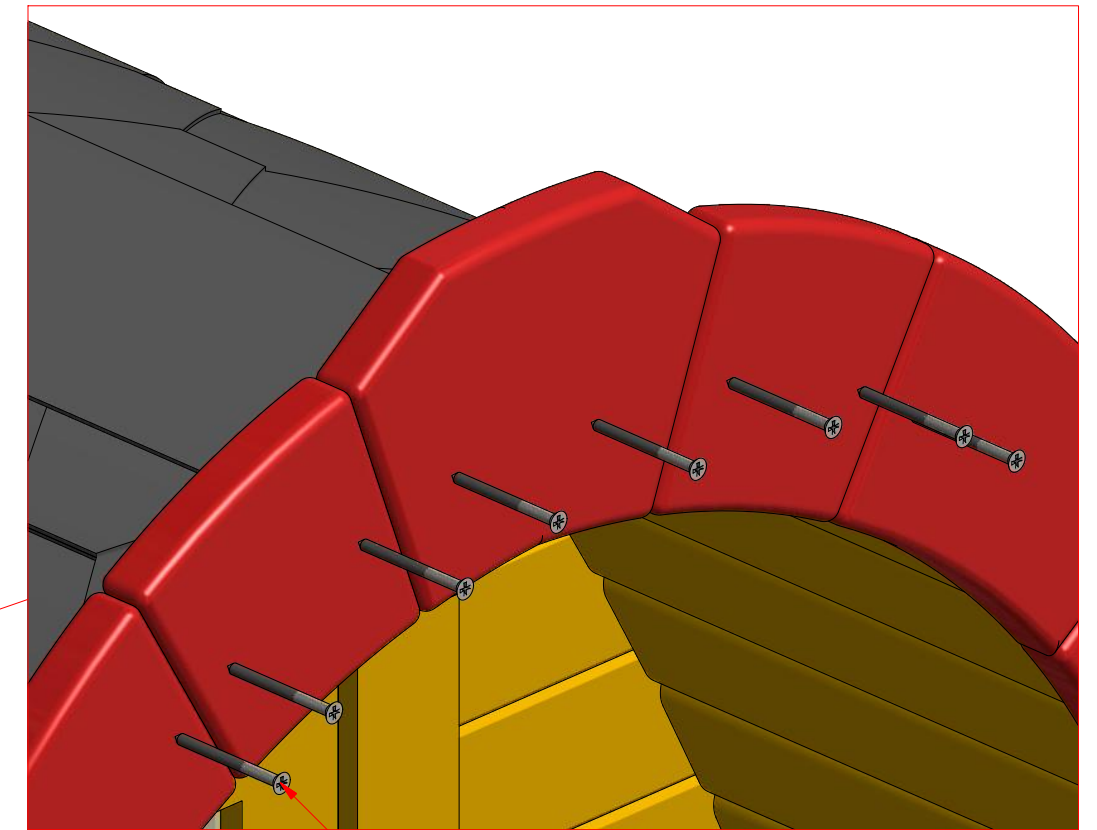

Screws

1	V1	2.5x20	

Camping Pod 4.0 m

Screws

1	V1	2.5x20	

Camping Pod 4.0 m

Screws

1	S2	4x70	52 pcs