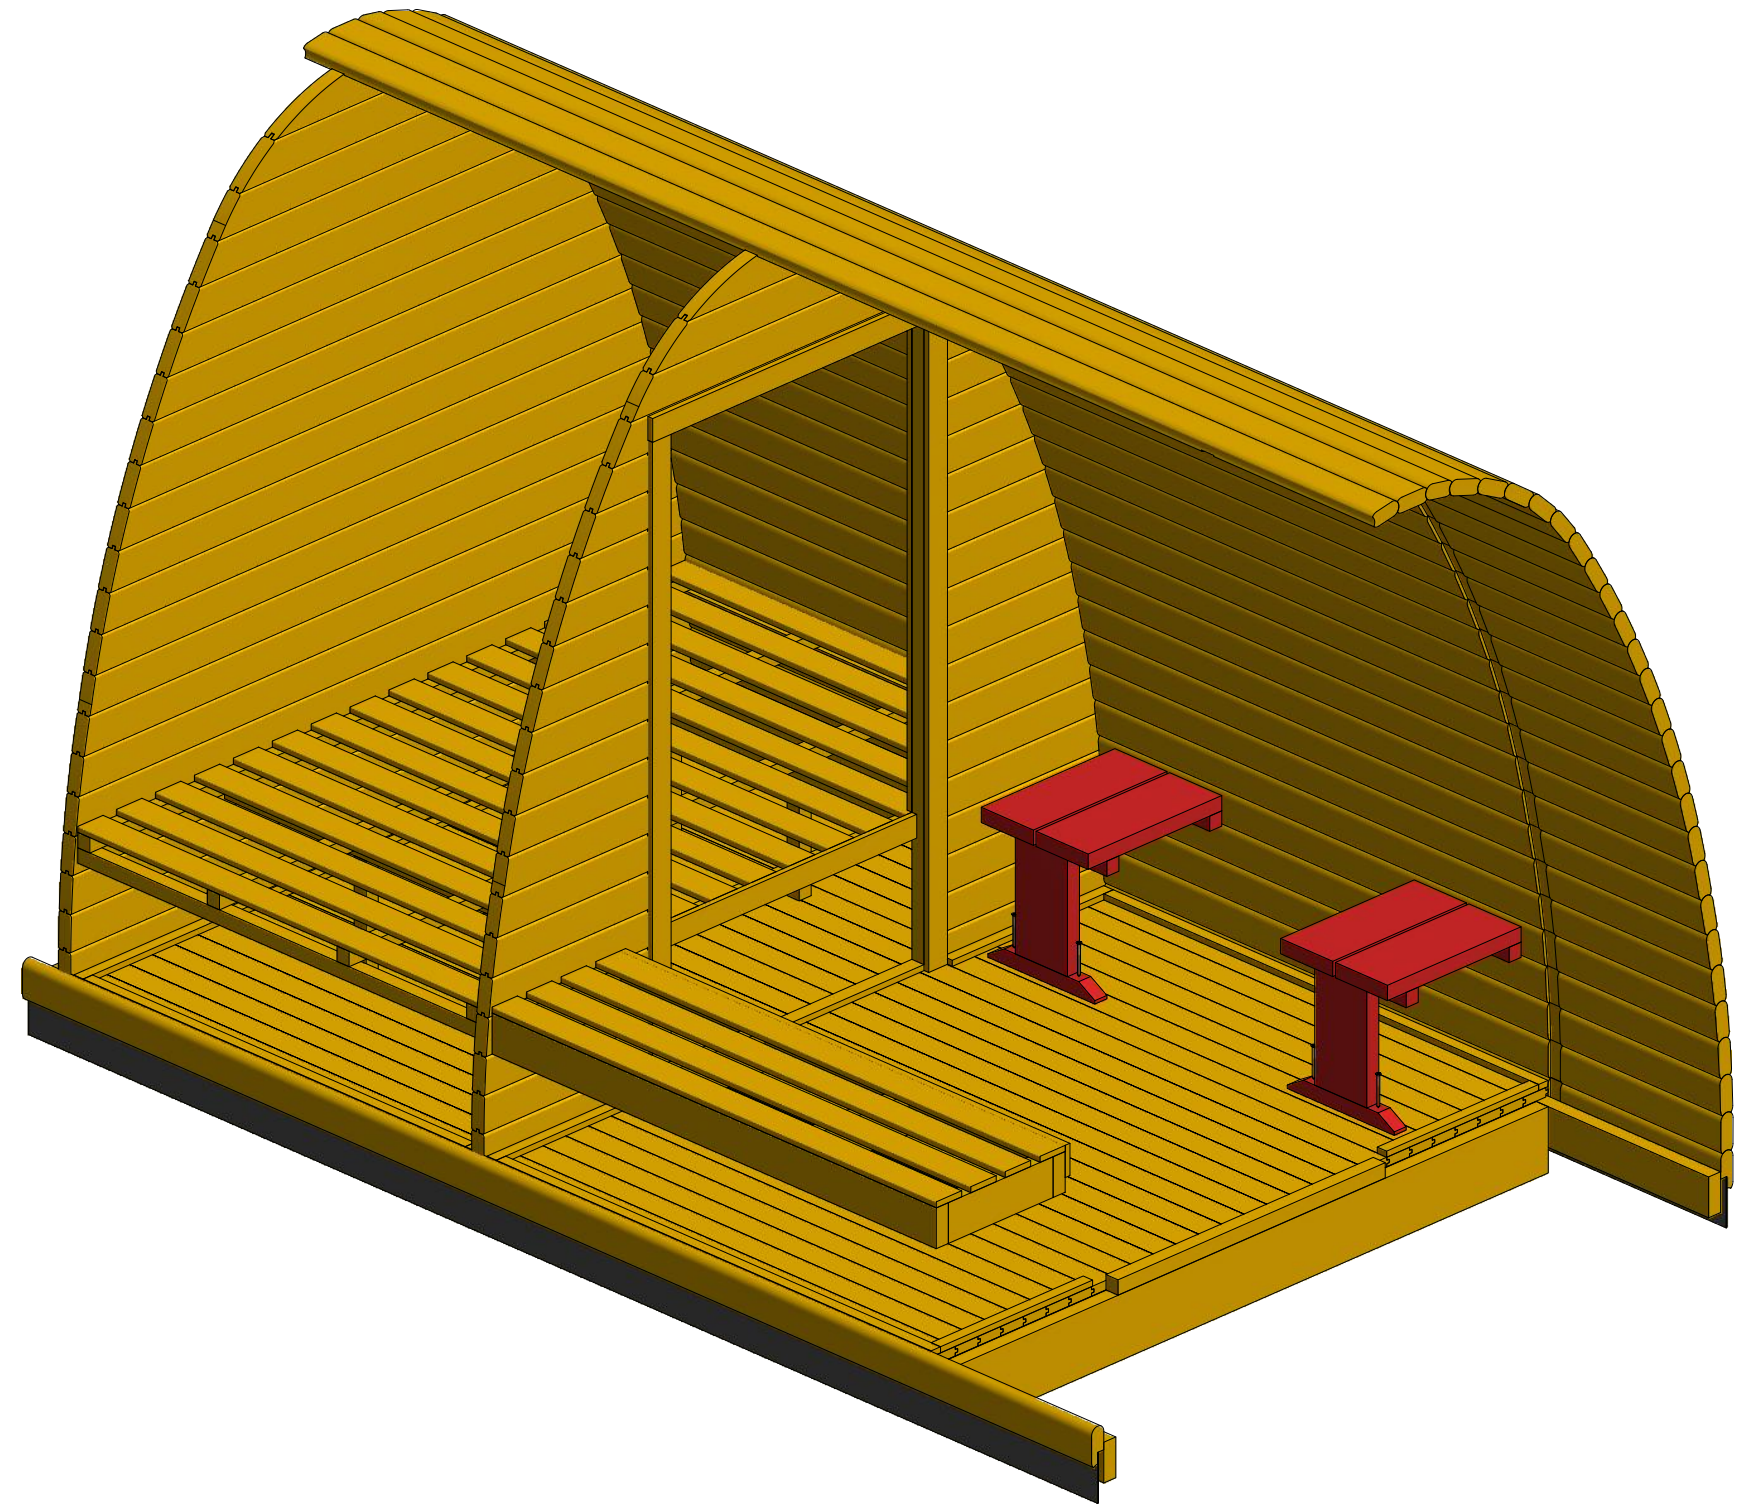

Camping Pod 4.0 m

Screws

1	S2	4x70	14 pcs