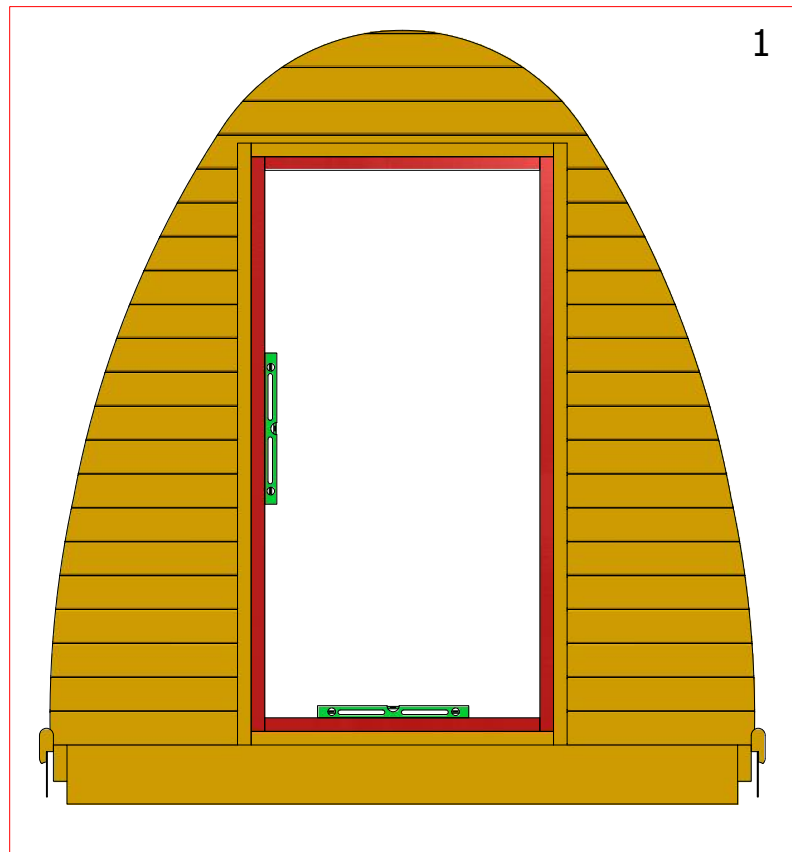

Camping Pod 4.0 m

Screws

1	S3	3.5x40	32 pcs

Camping Pod 4.0 m

Screws

1	S1	5x100	8 pcs
---	----	-------	-------

Camping Pod 4.0 m

Screws

1	S3	3.5x40	14 pcs

Camping Pod 4.0 m

Screws

1	S2	4x70	30 pcs
2	S3	3.5x40	64 pcs

I

II

III

2