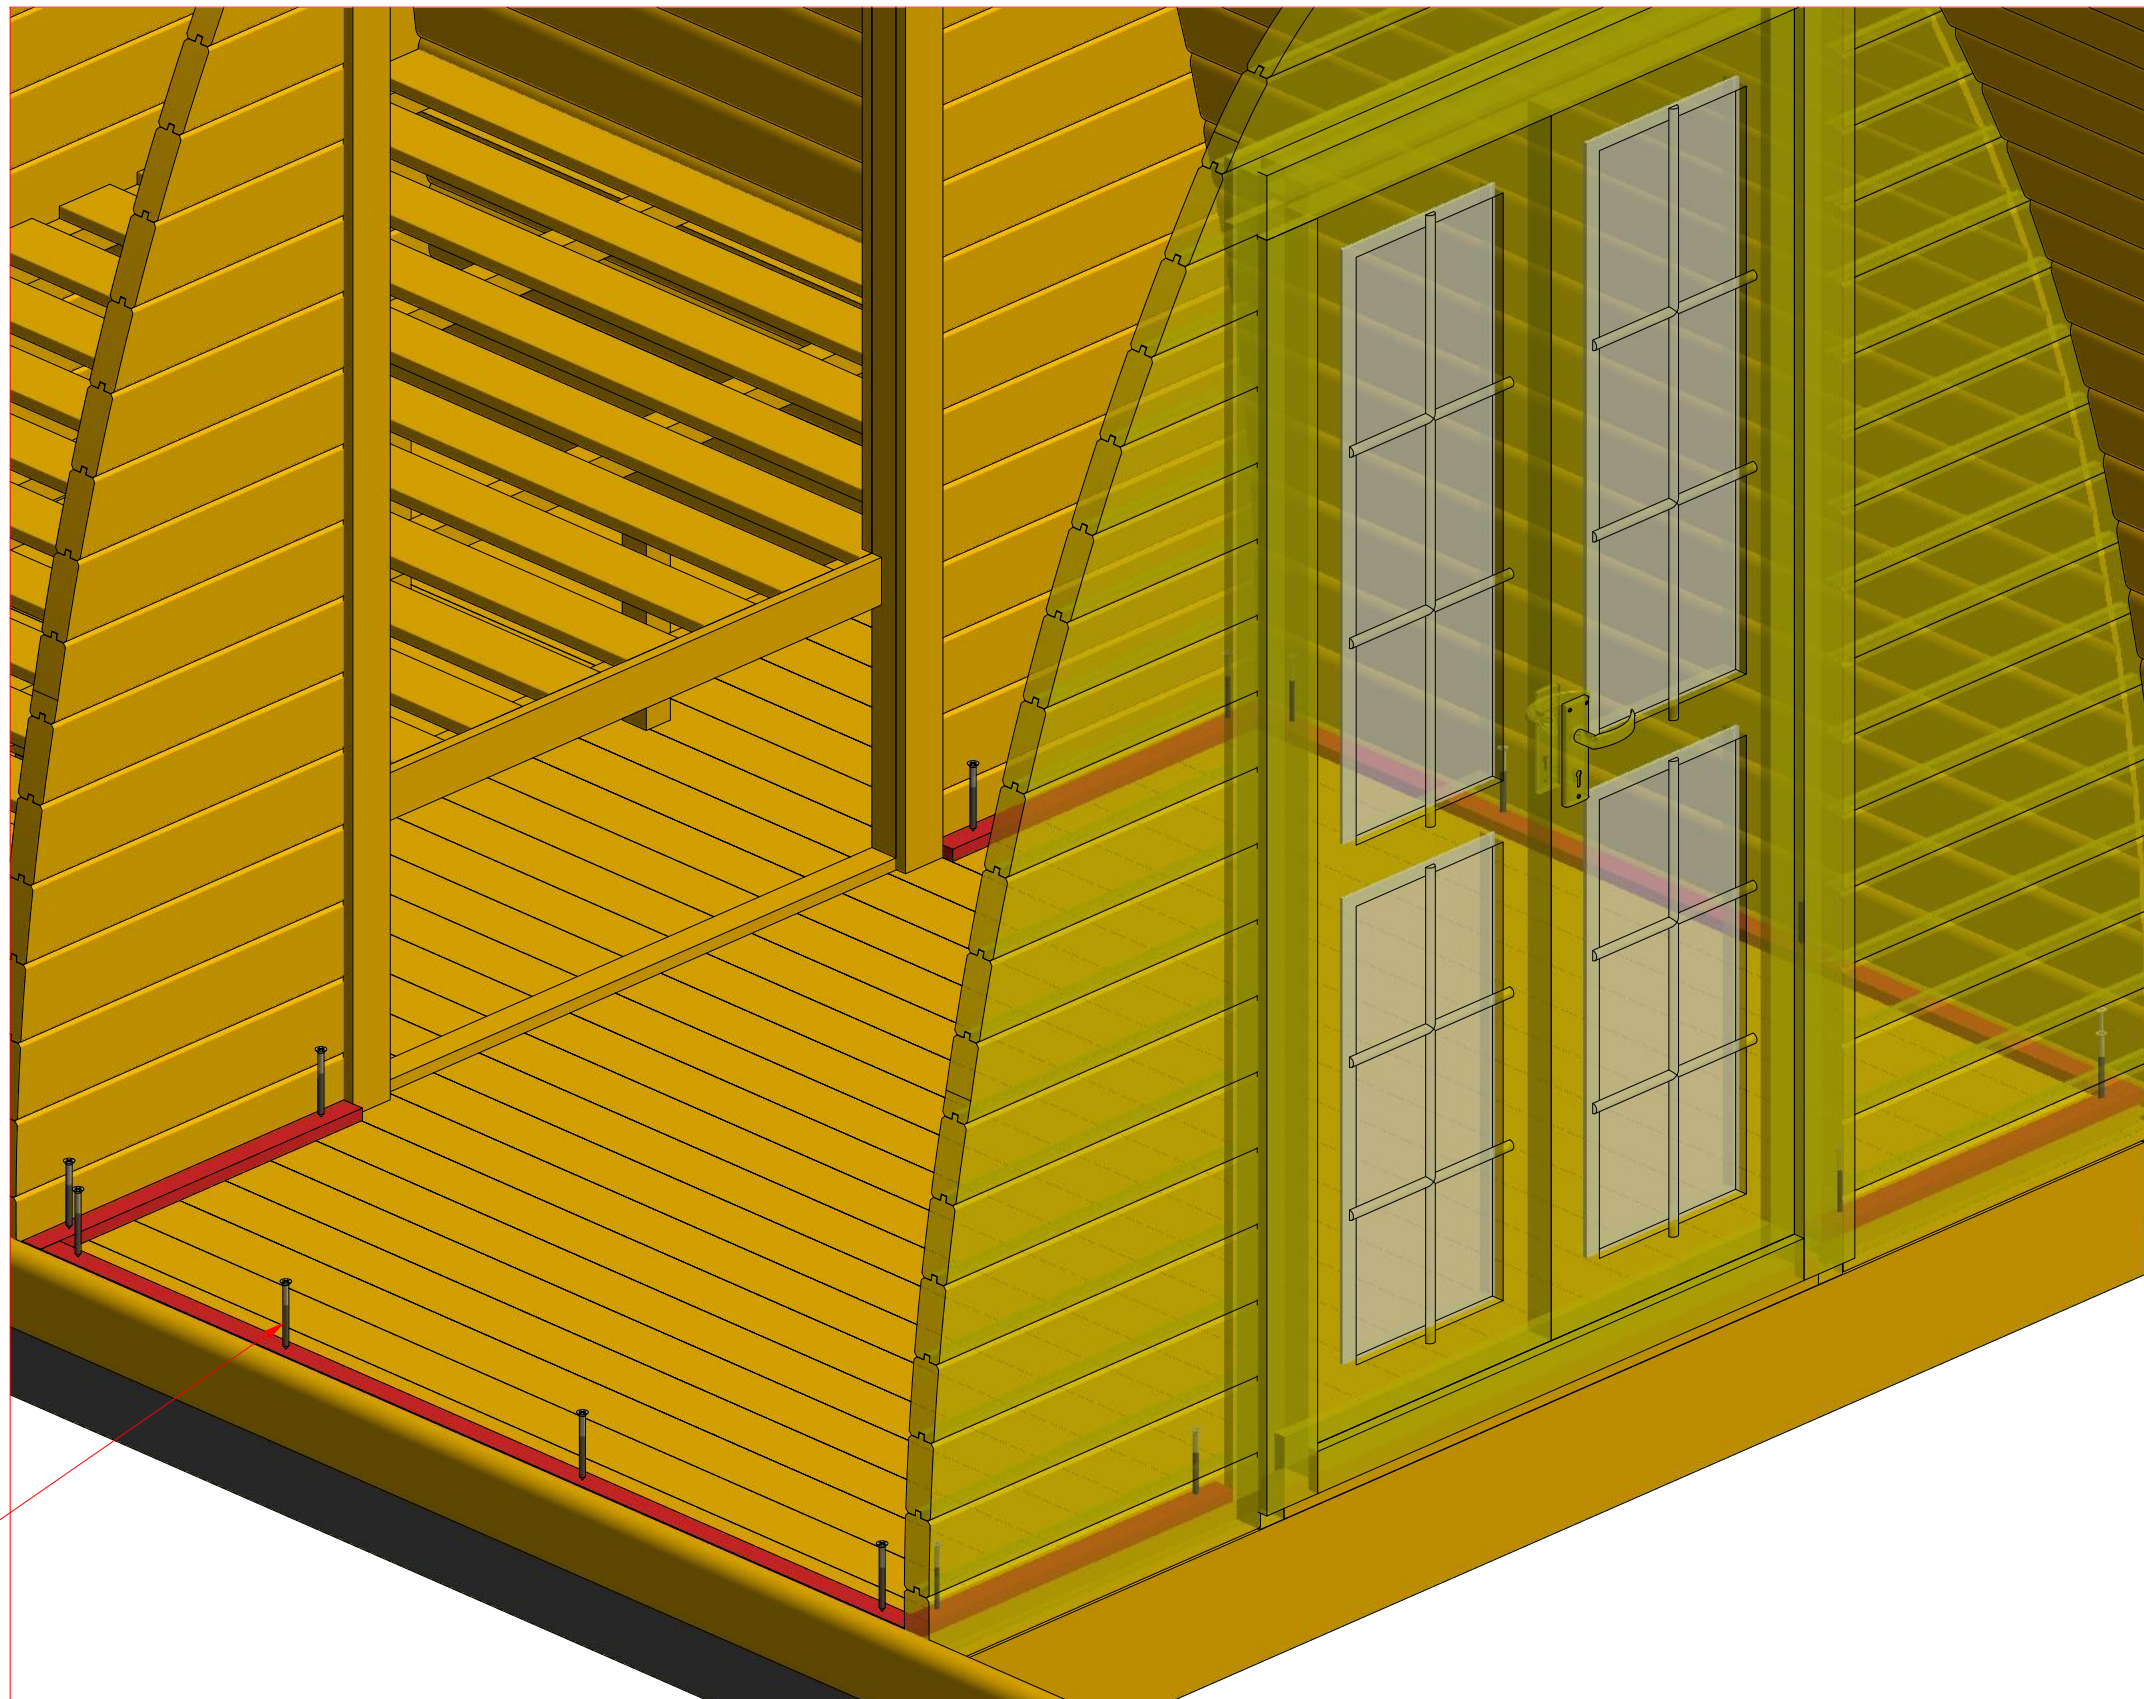

Camping Pod 4.0 m

Screws

1	S3	3.5x40	86 pcs
---	----	--------	--------

1

Camping Pod 4.0 m

Screws

1	S3	3.5x40	16 pcs

Camping Pod 4.0 m