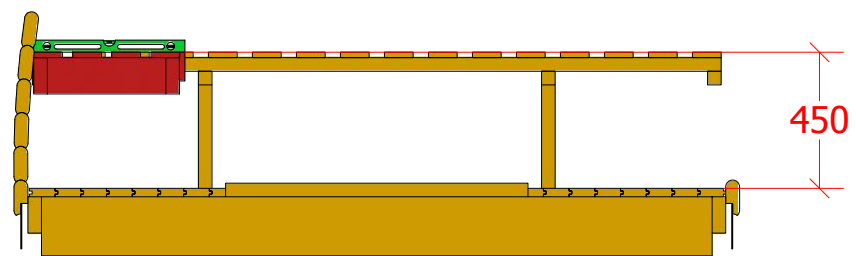

Camping Pod 4.0 m

Screws

1	S3	3.5x40	86 pcs
---	----	--------	--------

1

Camping Pod 4.0 m

Screws

1	S3	3.5x40	16 pcs

Camping Pod 4.0 m

Screws			
1	S2	4x70	18 pcs

Camping Pod 4.0 m

Screws

1	S2	4x70	14 pcs

Camping Pod 4.0 m

Screws

1	S2	4x70	7 pcs

Camping Pod 4.0 m