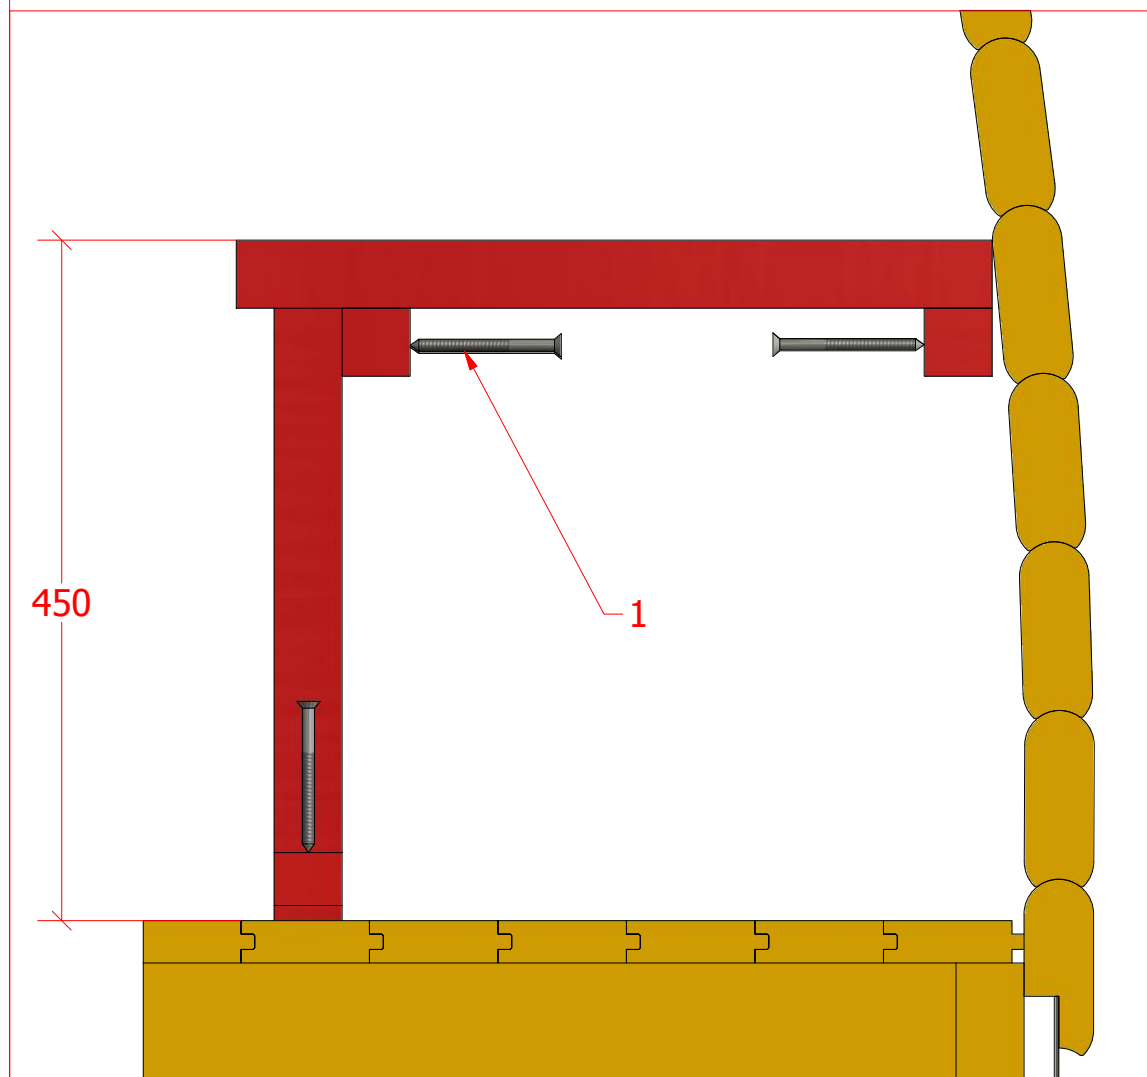

1	S3	3.5x40	14 pcs

Camping Pod 4.0 m

Screws

1	S2	4x70	30 pcs
2	S3	3.5x40	64 pcs

I

II

III

2

Camping Pod 4.0 m

Screws

1	S3	3.5x40	86 pcs
---	----	--------	--------

1

Camping Pod 4.0 m

Screws

1	S3	3.5x40	16 pcs

Camping Pod 4.0 m

Screws			
1	S2	4x70	18 pcs

Camping Pod 4.0 m

Screws

1	S2	4x70	14 pcs

Camping Pod 4.0 m

Screws

1	S2	4x70	7 pcs

Camping Pod 4.0 m