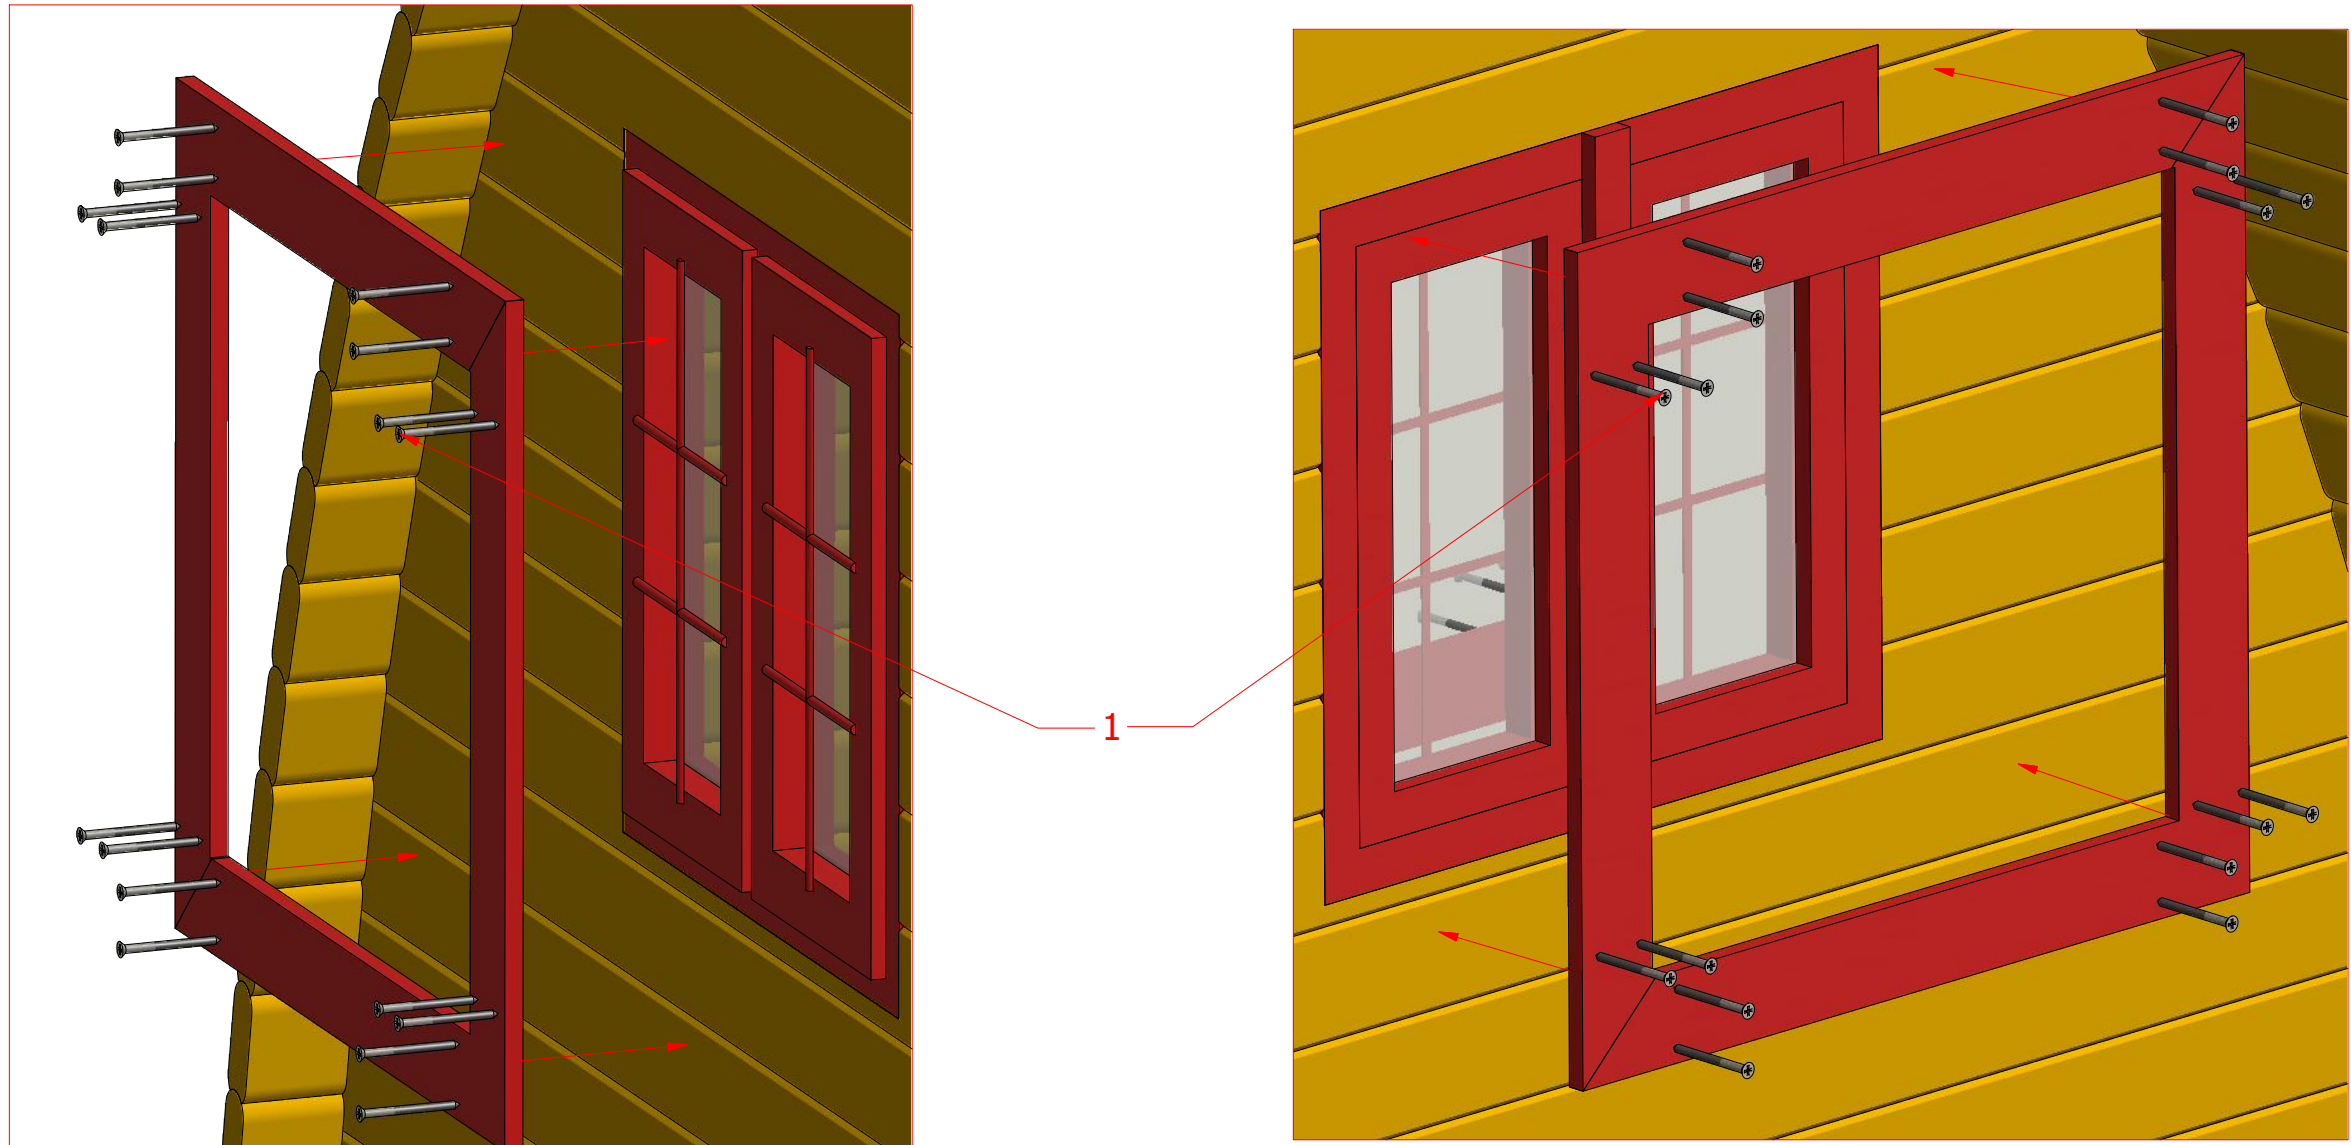

Camping Pod 4.0 m

Screws

1	S3	3.5x40	32 pcs