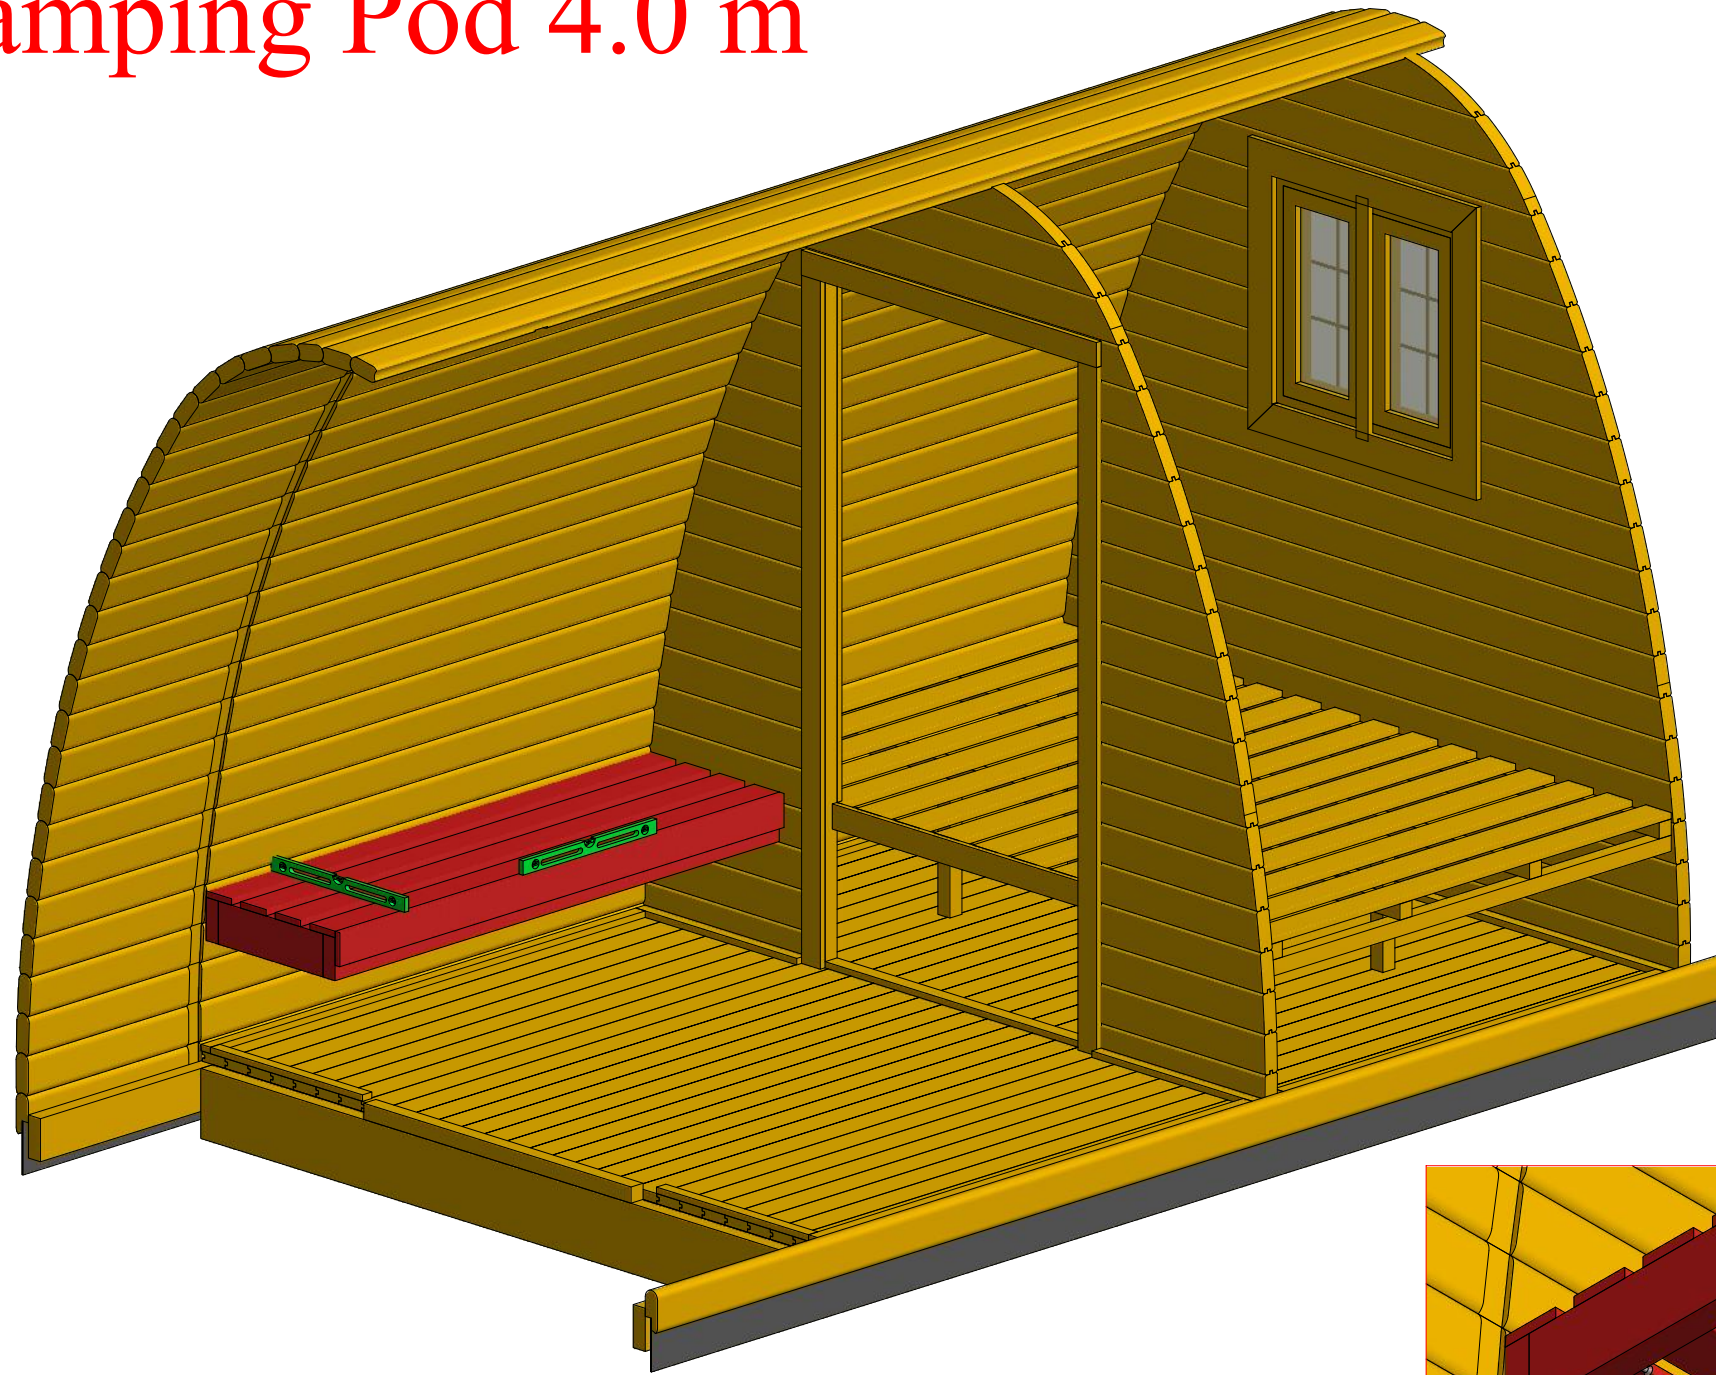

Camping Pod 4.0 m

Screws			
1	S2	4x70	18 pcs