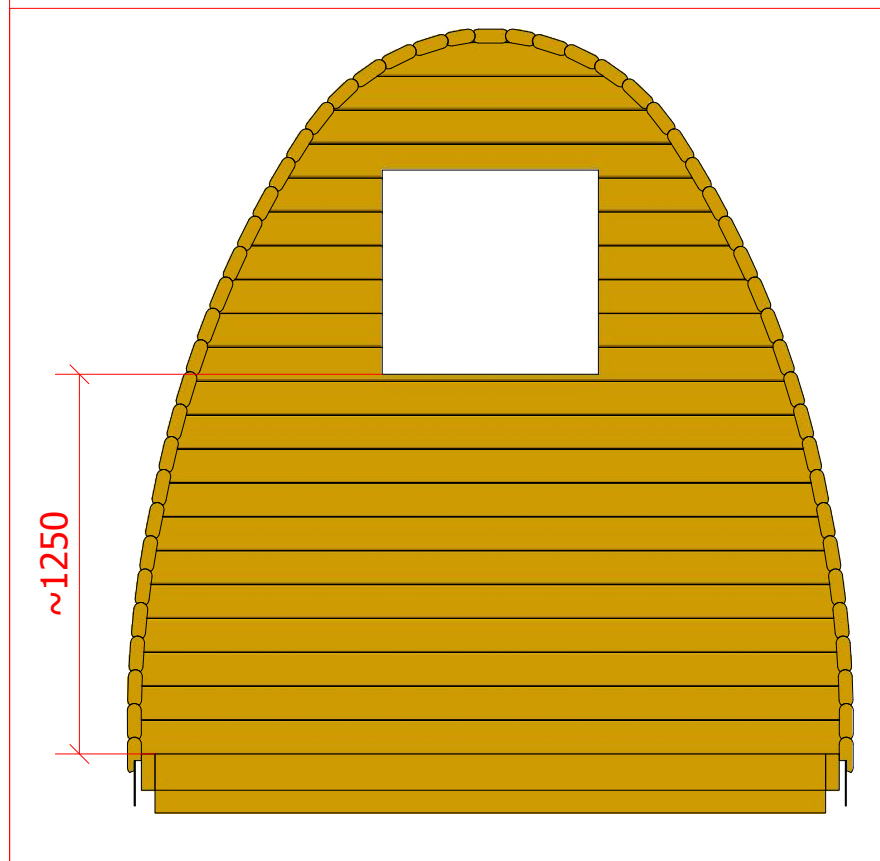

Camping Pod 4.0 m

Screws

1	S1	5x100	309 pcs

Camping Pod 4.0 m

Screws

1	S3	3.5x40	189

Camping Pod 4.0 m

Screws

Camping Pod 4.0 m

Screws

1	S3	3.5x40	32 pcs

Camping Pod 4.0 m

Screws

1	S1	5x100	8 pcs
---	----	-------	-------

Camping Pod 4.0 m

Screws