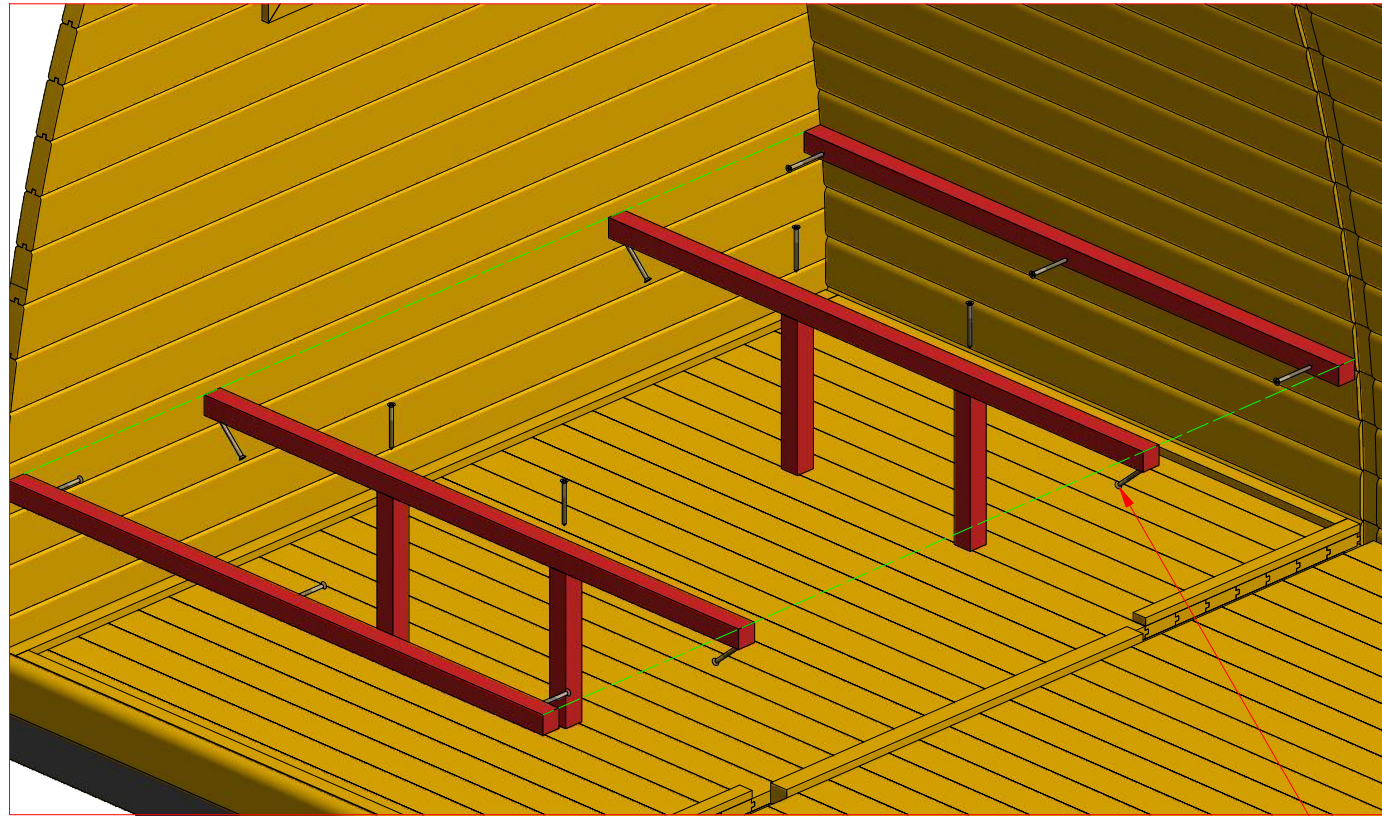

1	S3	3.5x40	14 pcs

Camping Pod 4.0 m

Screws

1	S2	4x70	30 pcs
2	S3	3.5x40	64 pcs

I

II

III

2