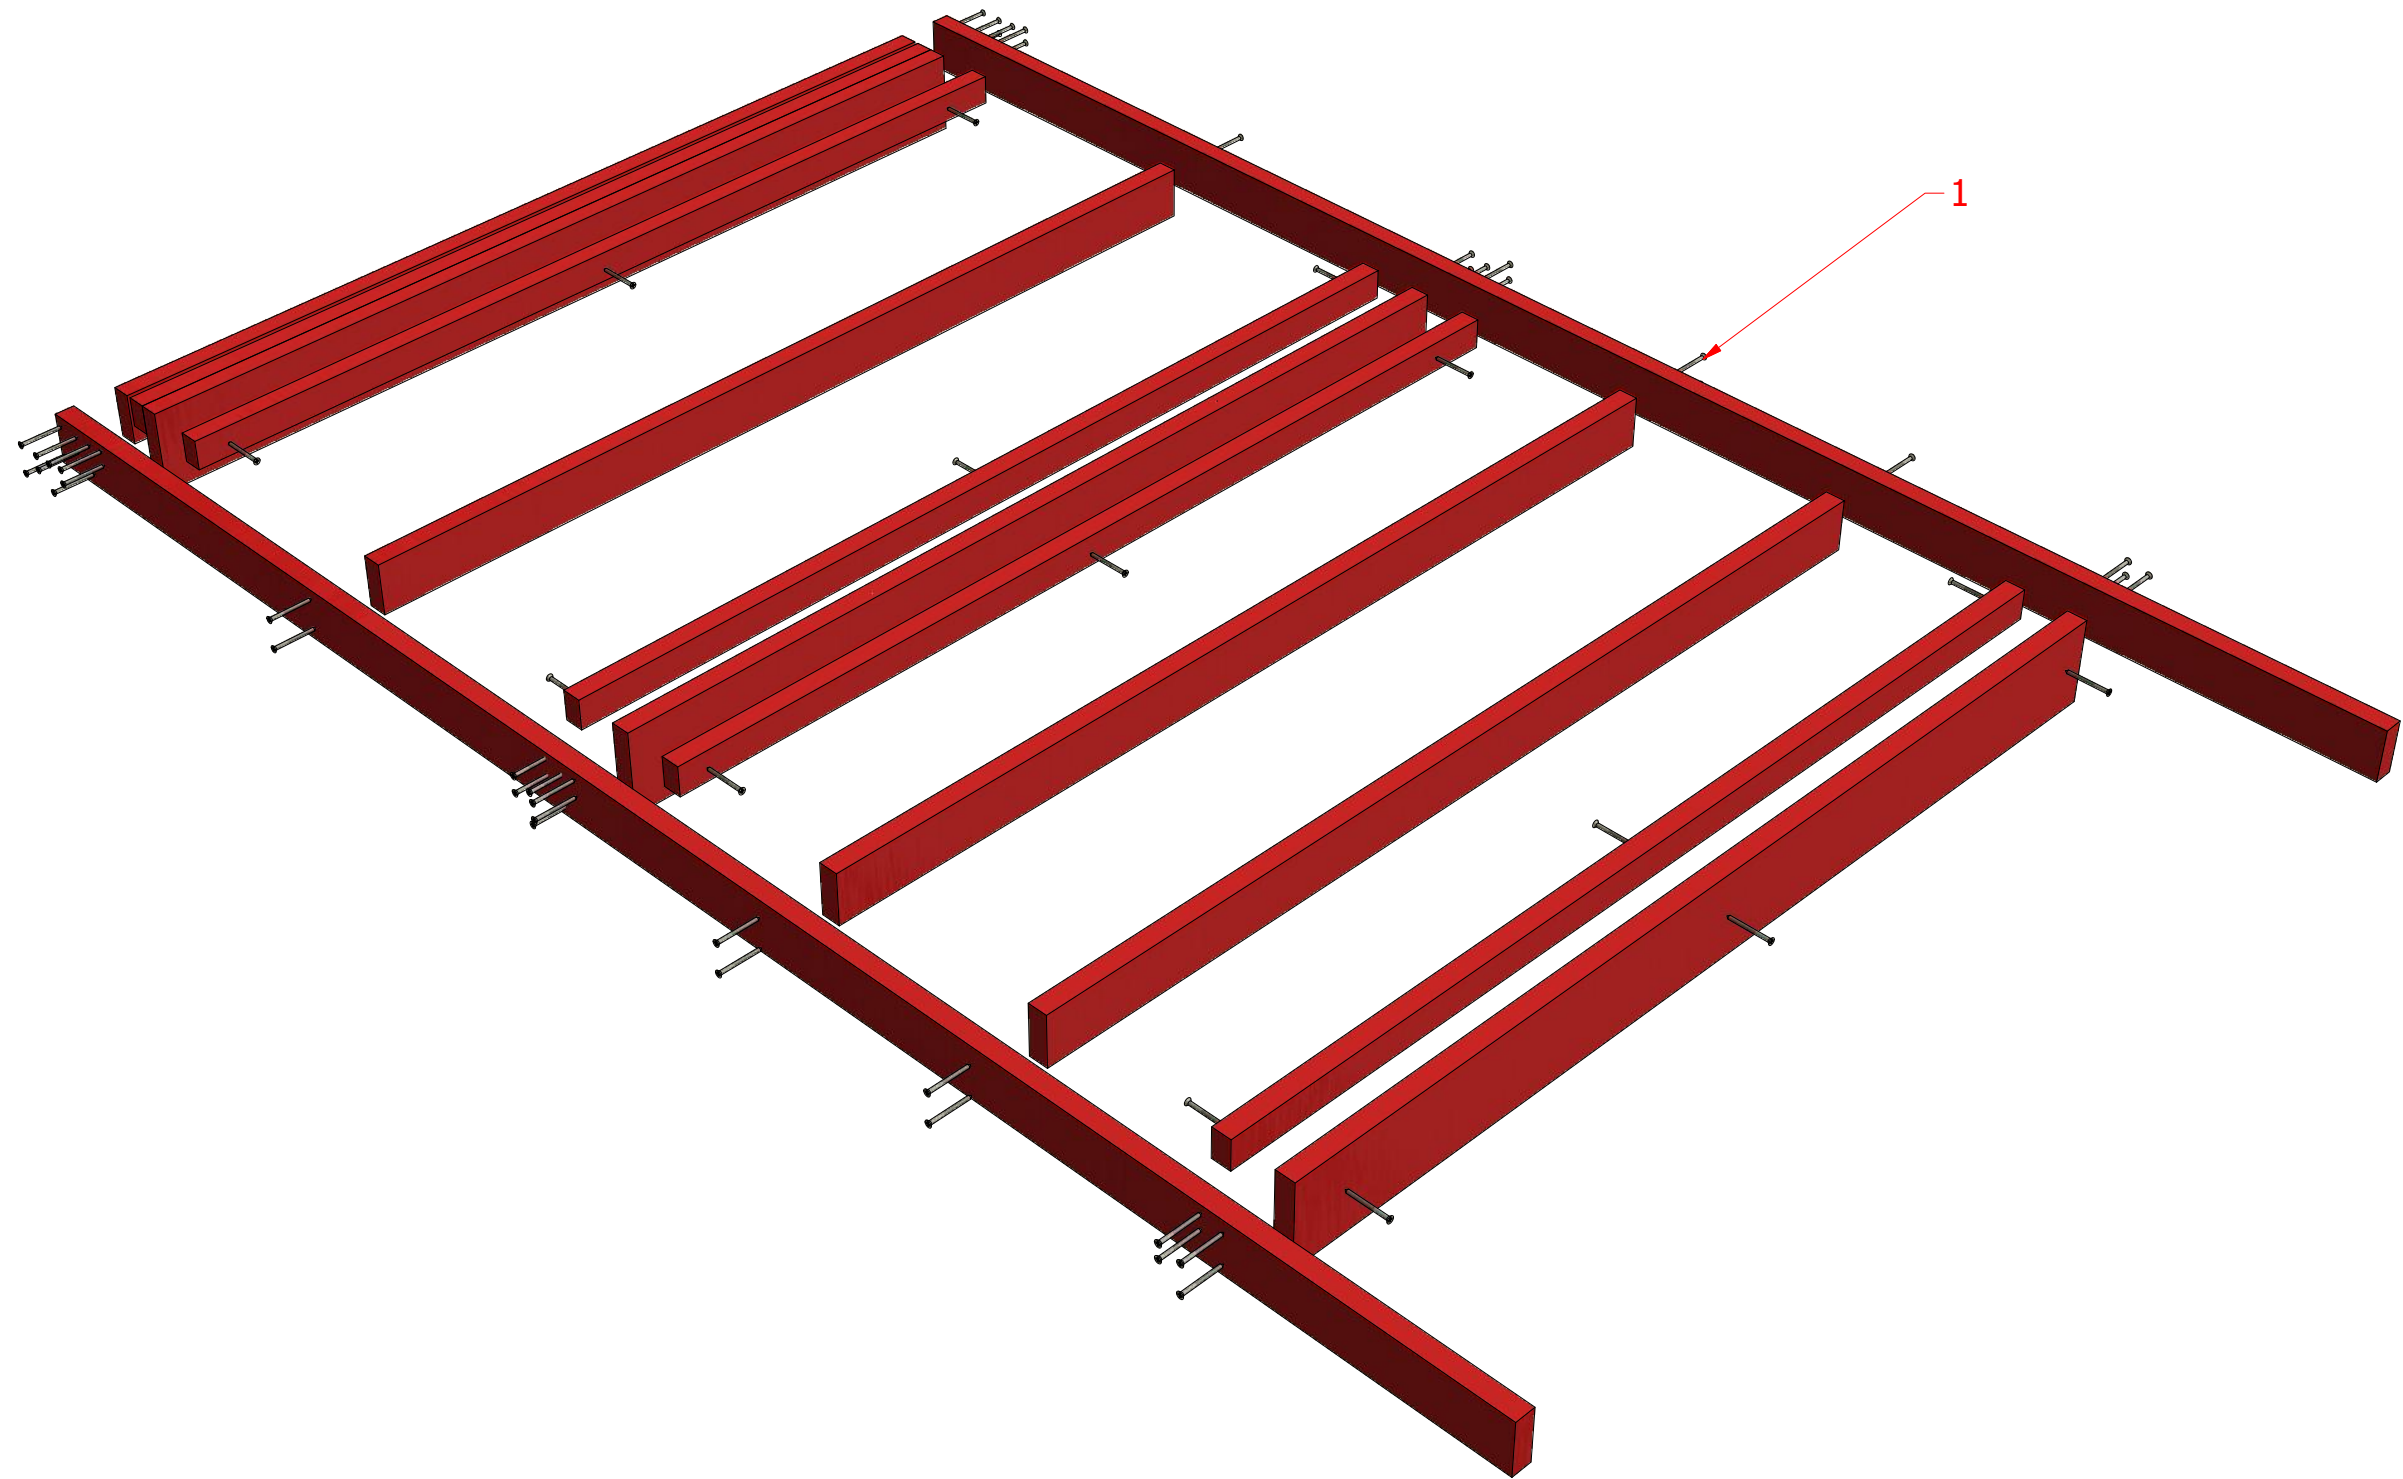

Camping Pod 4.0 m

Camping Pod 4.0 m

Camping Pod 4.0 m

Screws

1	S1	5x100	63 pcs

Camping Pod 4.0 m

Screws

Camping Pod 4.0 m

Screws

1	S1	5x100	6 pcs

Camping Pod 4.0 m

Screws

1	S1	5x100	10 pcs

Camping Pod 4.0 m

Screws

1	S2	4x70	30 pcs

Camping Pod 4.0 m

Screws

1	S1	5x100	309 pcs

Camping Pod 4.0 m

Screws

1	S3	3.5x40	189

Camping Pod 4.0 m

Screws

Camping Pod 4.0 m

Screws

1	S3	3.5x40	32 pcs

Camping Pod 4.0 m

Screws

1	S1	5x100	8 pcs
---	----	-------	-------

Camping Pod 4.0 m

Screws