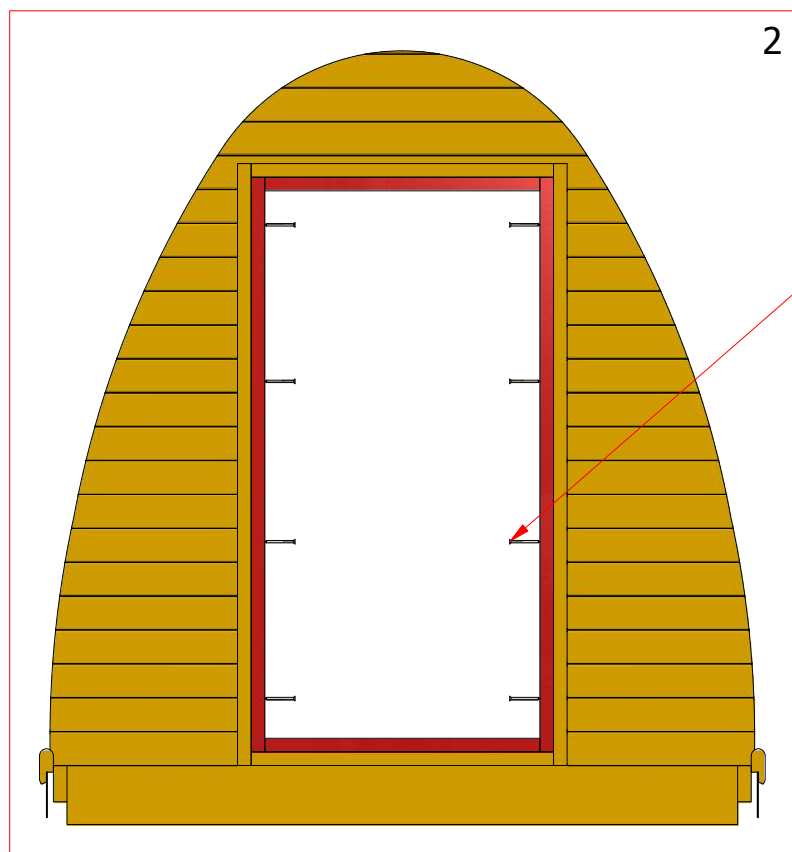

Camping Pod 4.0 m

Screws

1	S3	3.5x40	32 pcs

Camping Pod 4.0 m

Screws

1	S1	5x100	8 pcs
---	----	-------	-------

Camping Pod 4.0 m

Screws

1	S3	3.5x40	14 pcs

Camping Pod 4.0 m

Screws

1	S2	4x70	30 pcs
2	S3	3.5x40	64 pcs

I

II

III

2