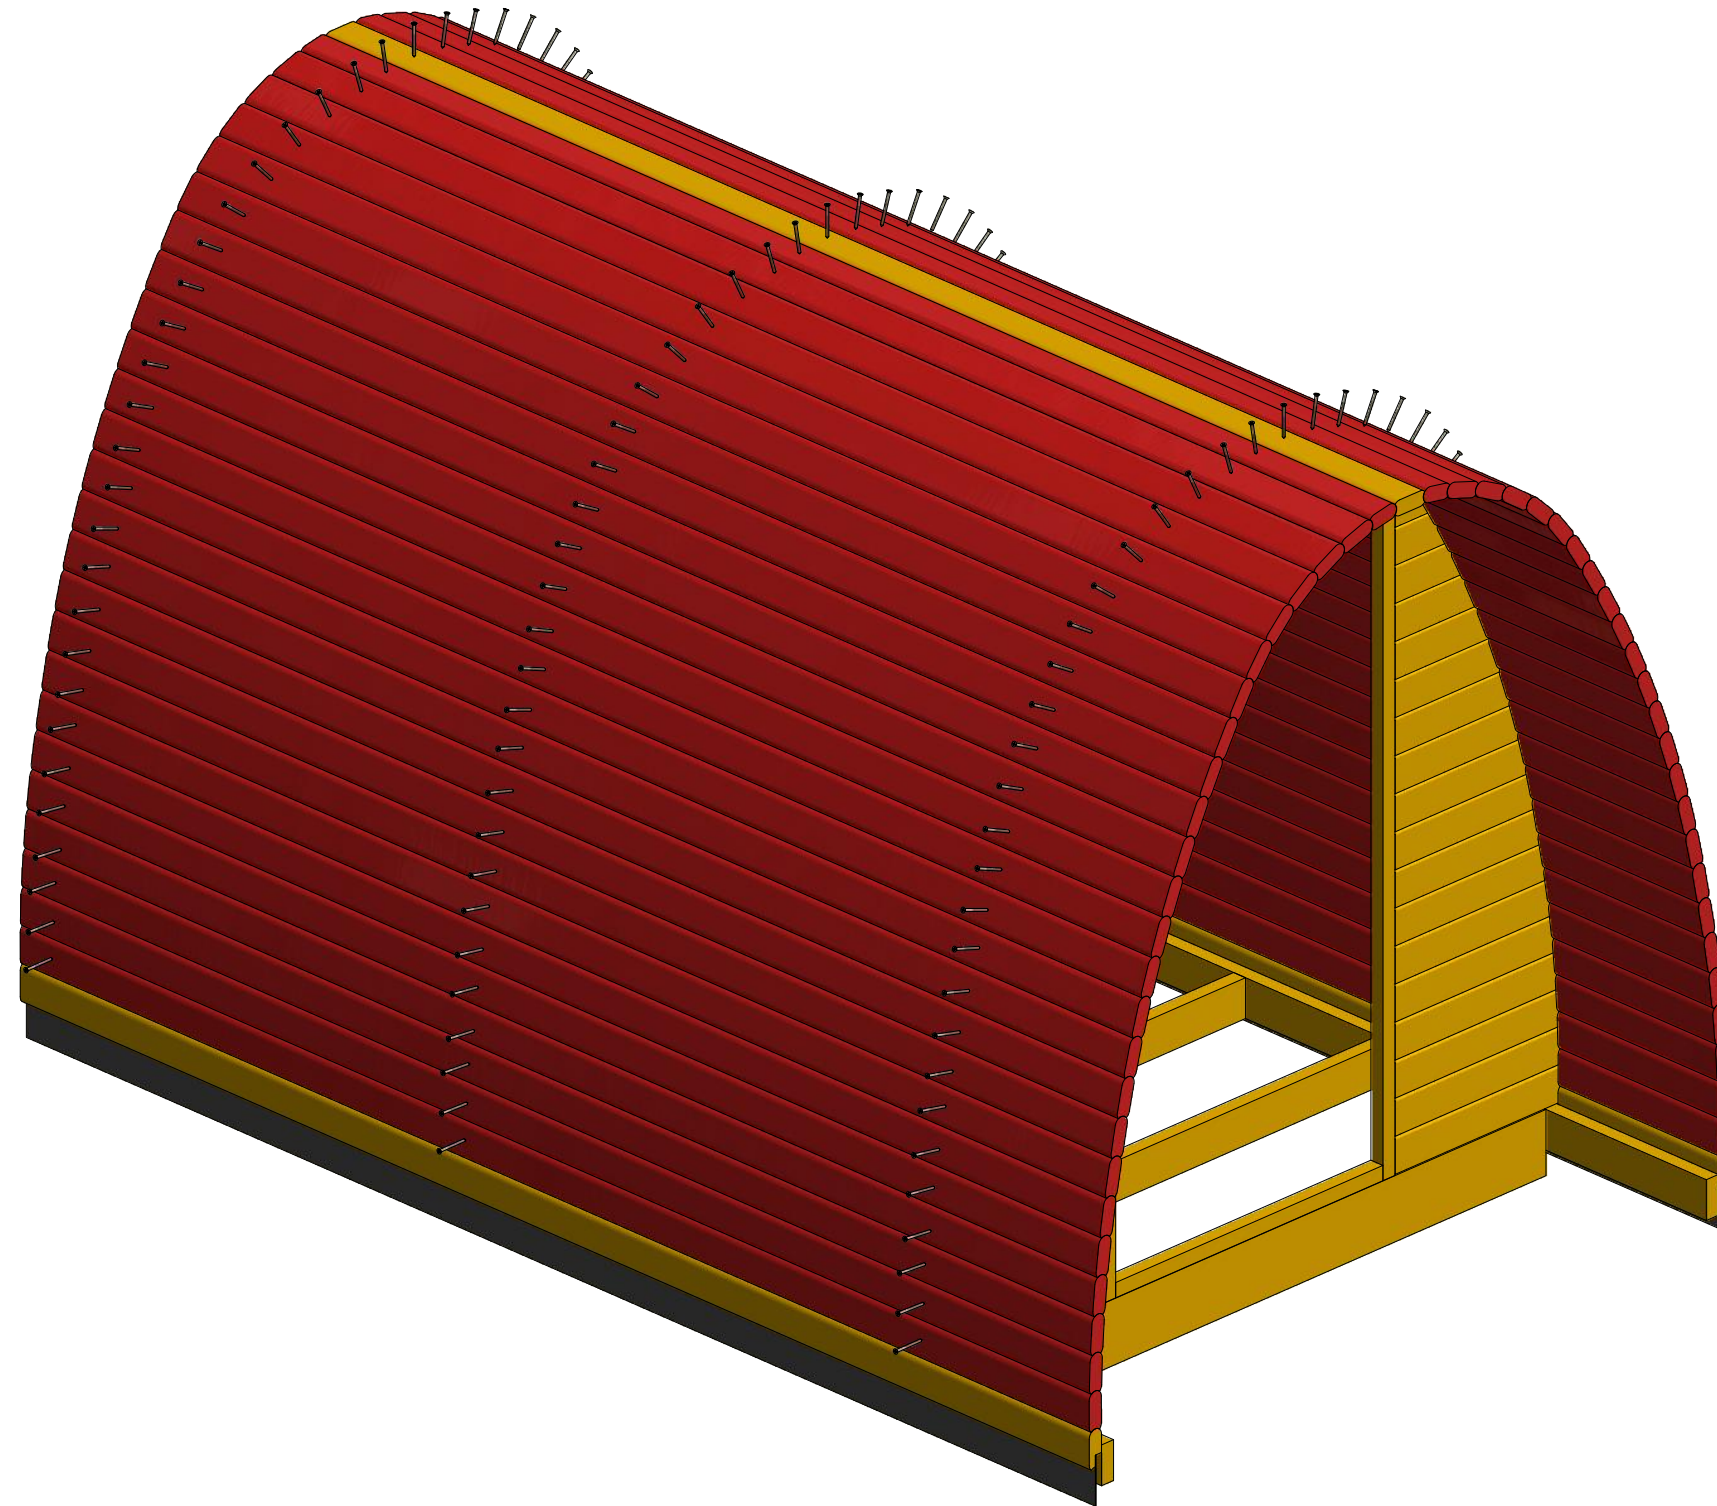

Camping Pod 4.0 m

Camping Pod 4.0 m

Camping Pod 4.0 m

Screws

1	S1	5x100	63 pcs

Camping Pod 4.0 m

Screws

Camping Pod 4.0 m

Screws

1	S1	5x100	6 pcs

Camping Pod 4.0 m

Screws

1	S1	5x100	10 pcs

Camping Pod 4.0 m

Screws

1	S2	4x70	30 pcs

Camping Pod 4.0 m

Screws

1	S1	5x100	309 pcs

Camping Pod 4.0 m

Screws

1	S3	3.5x40	189

Camping Pod 4.0 m

Screws