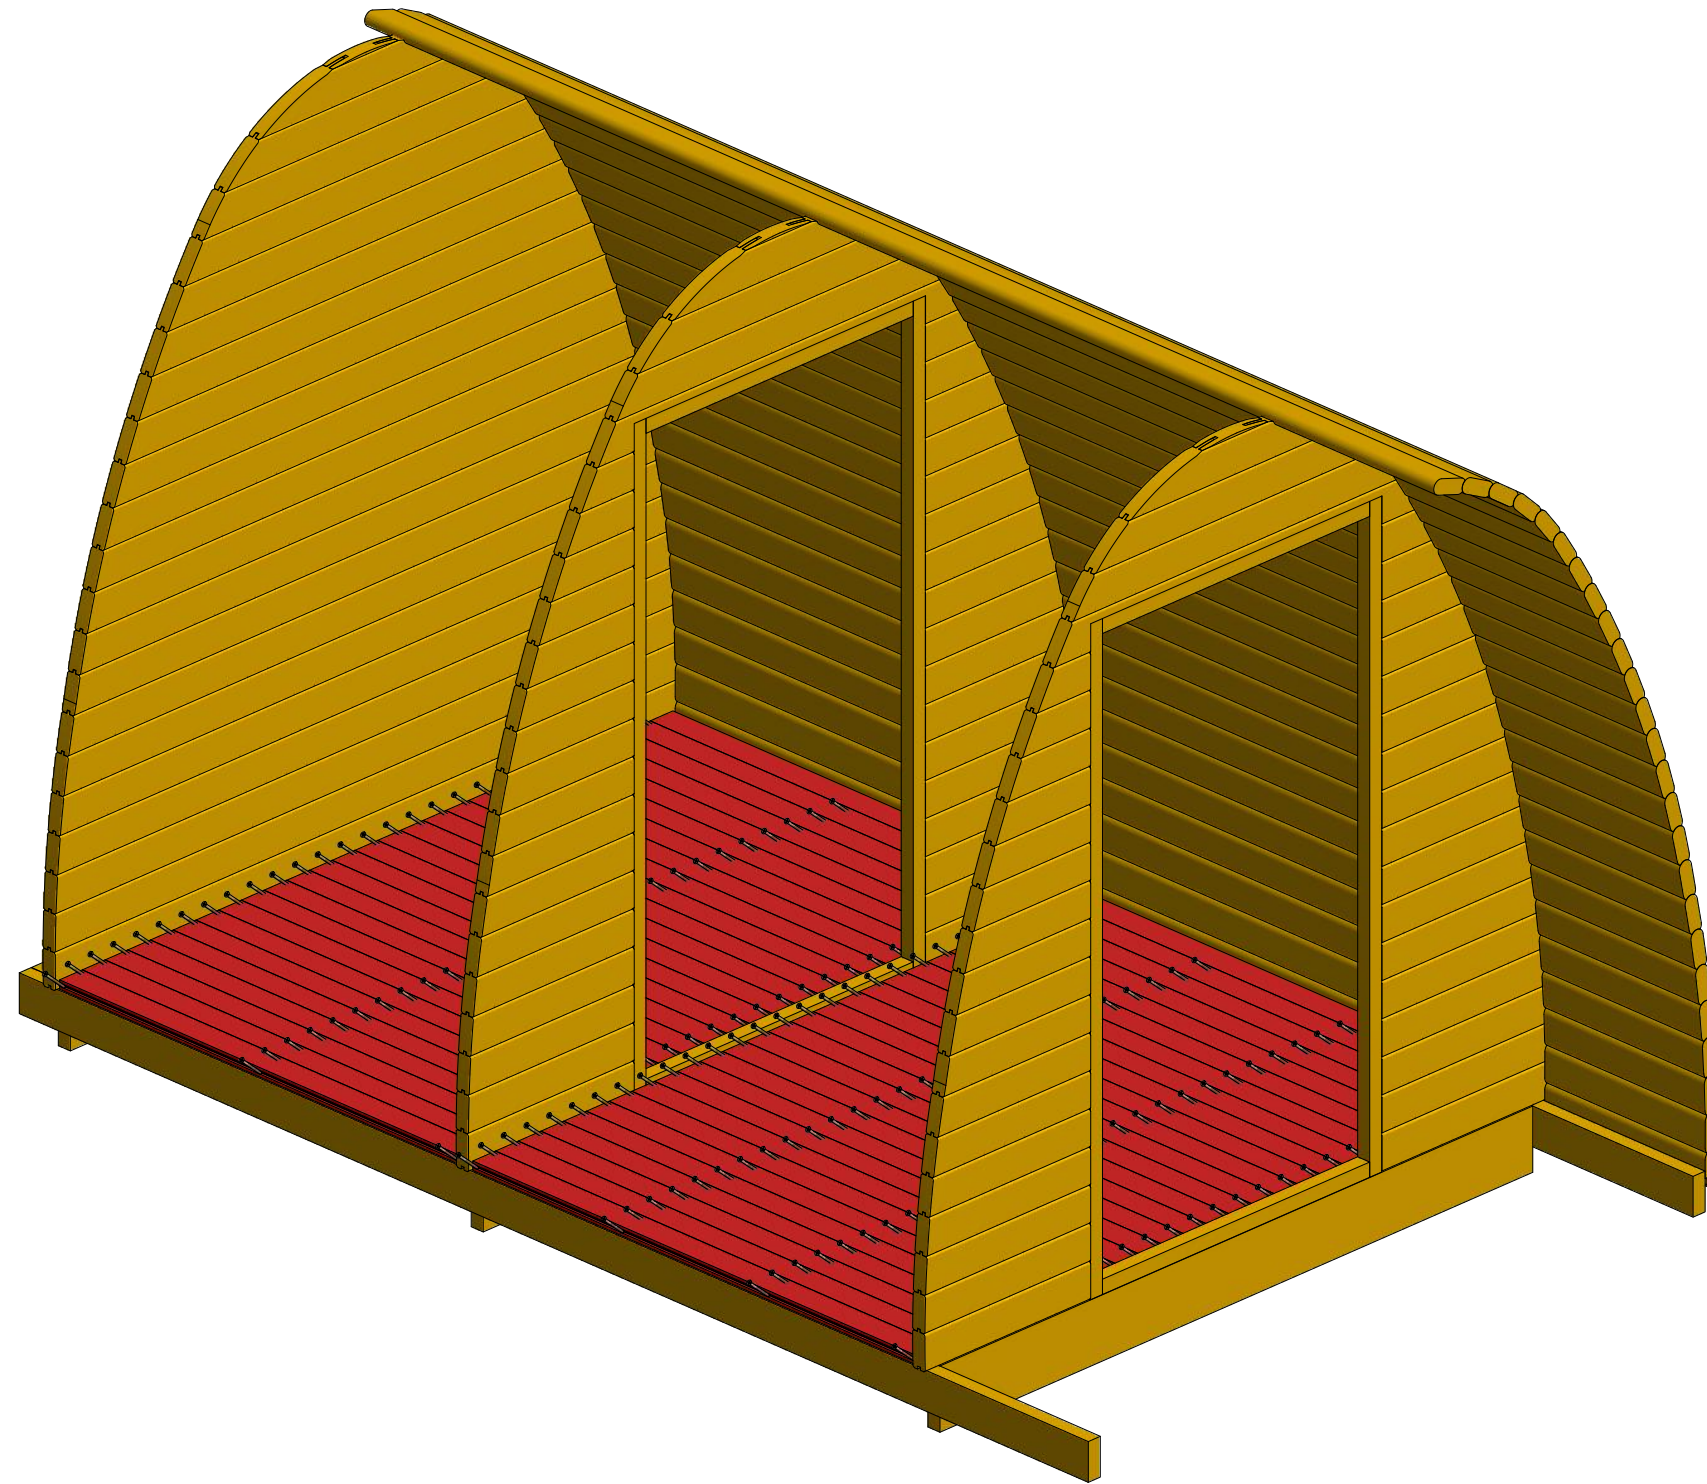

Camping Pod 4.0 m

Screws

1	S1	5x100	309 pcs

Camping Pod 4.0 m

Screws

1	S3	3.5x40	189

Camping Pod 4.0 m

Screws

Camping Pod 4.0 m

Screws

1	S3	3.5x40	32 pcs

Camping Pod 4.0 m

Screws

1	S1	5x100	8 pcs
---	----	-------	-------

Camping Pod 4.0 m

Screws