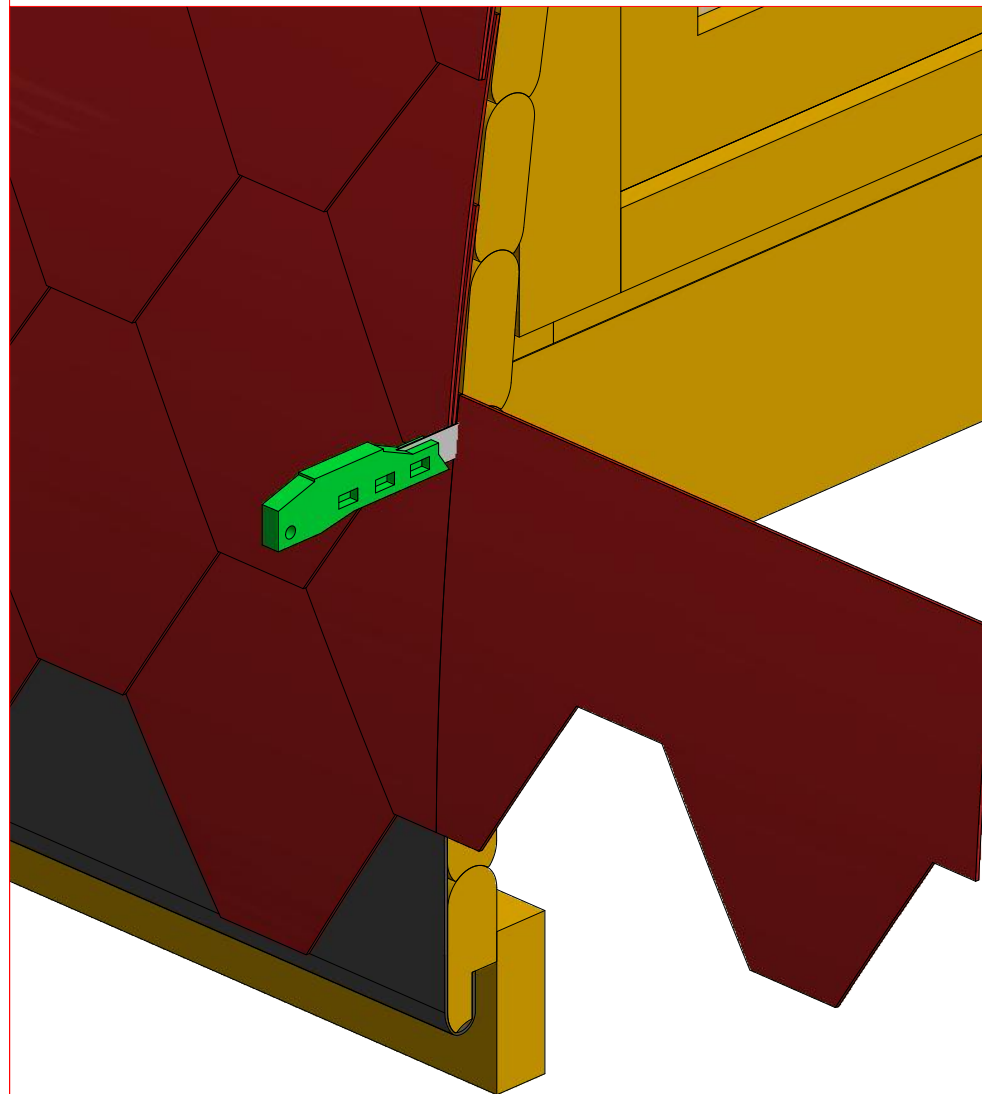

Screws

1	V1	2.5x20	

Camping Pod 4.0 m

Screws

1	V1	2.5x20	

Camping Pod 4.0 m

Screws

1	S2	4x70	52 pcs