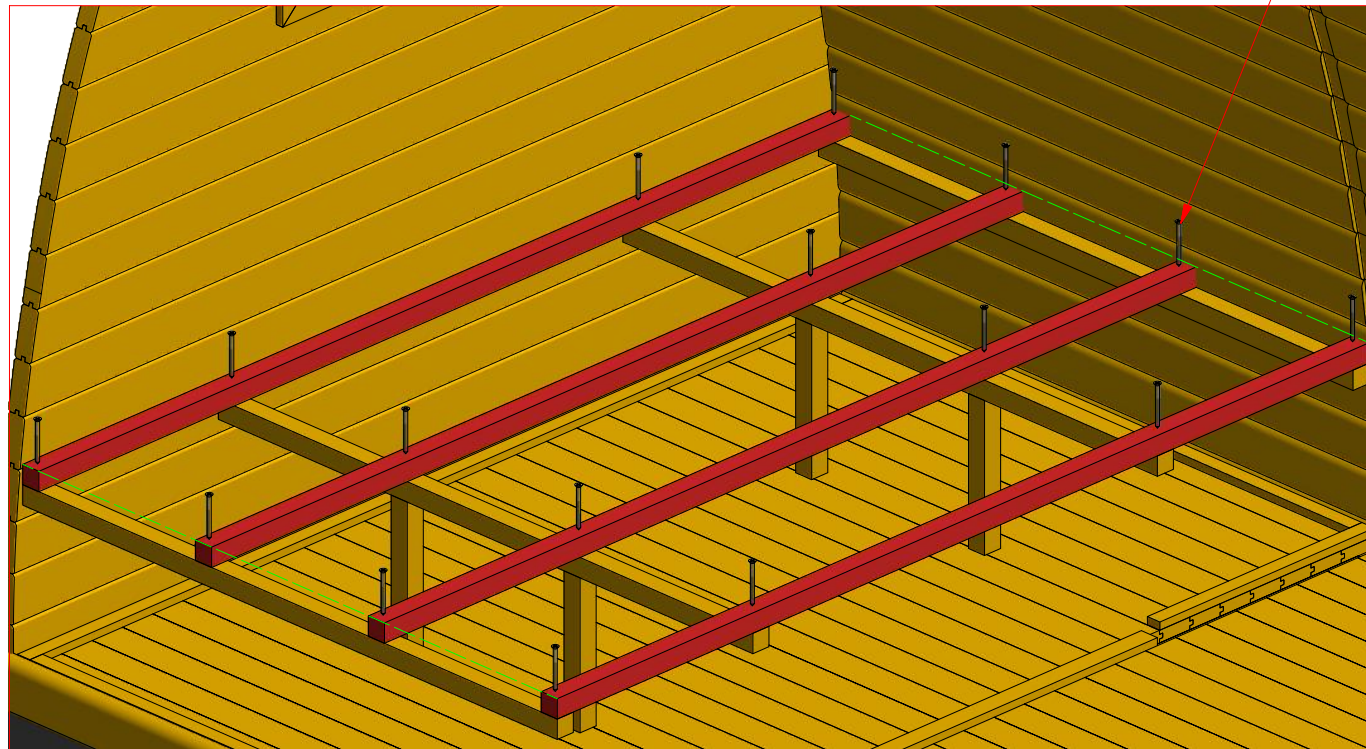

1	S3	3.5x40	14 pcs

Camping Pod 4.0 m

Screws

1	S2	4x70	30 pcs
2	S3	3.5x40	64 pcs

I

II

III

2