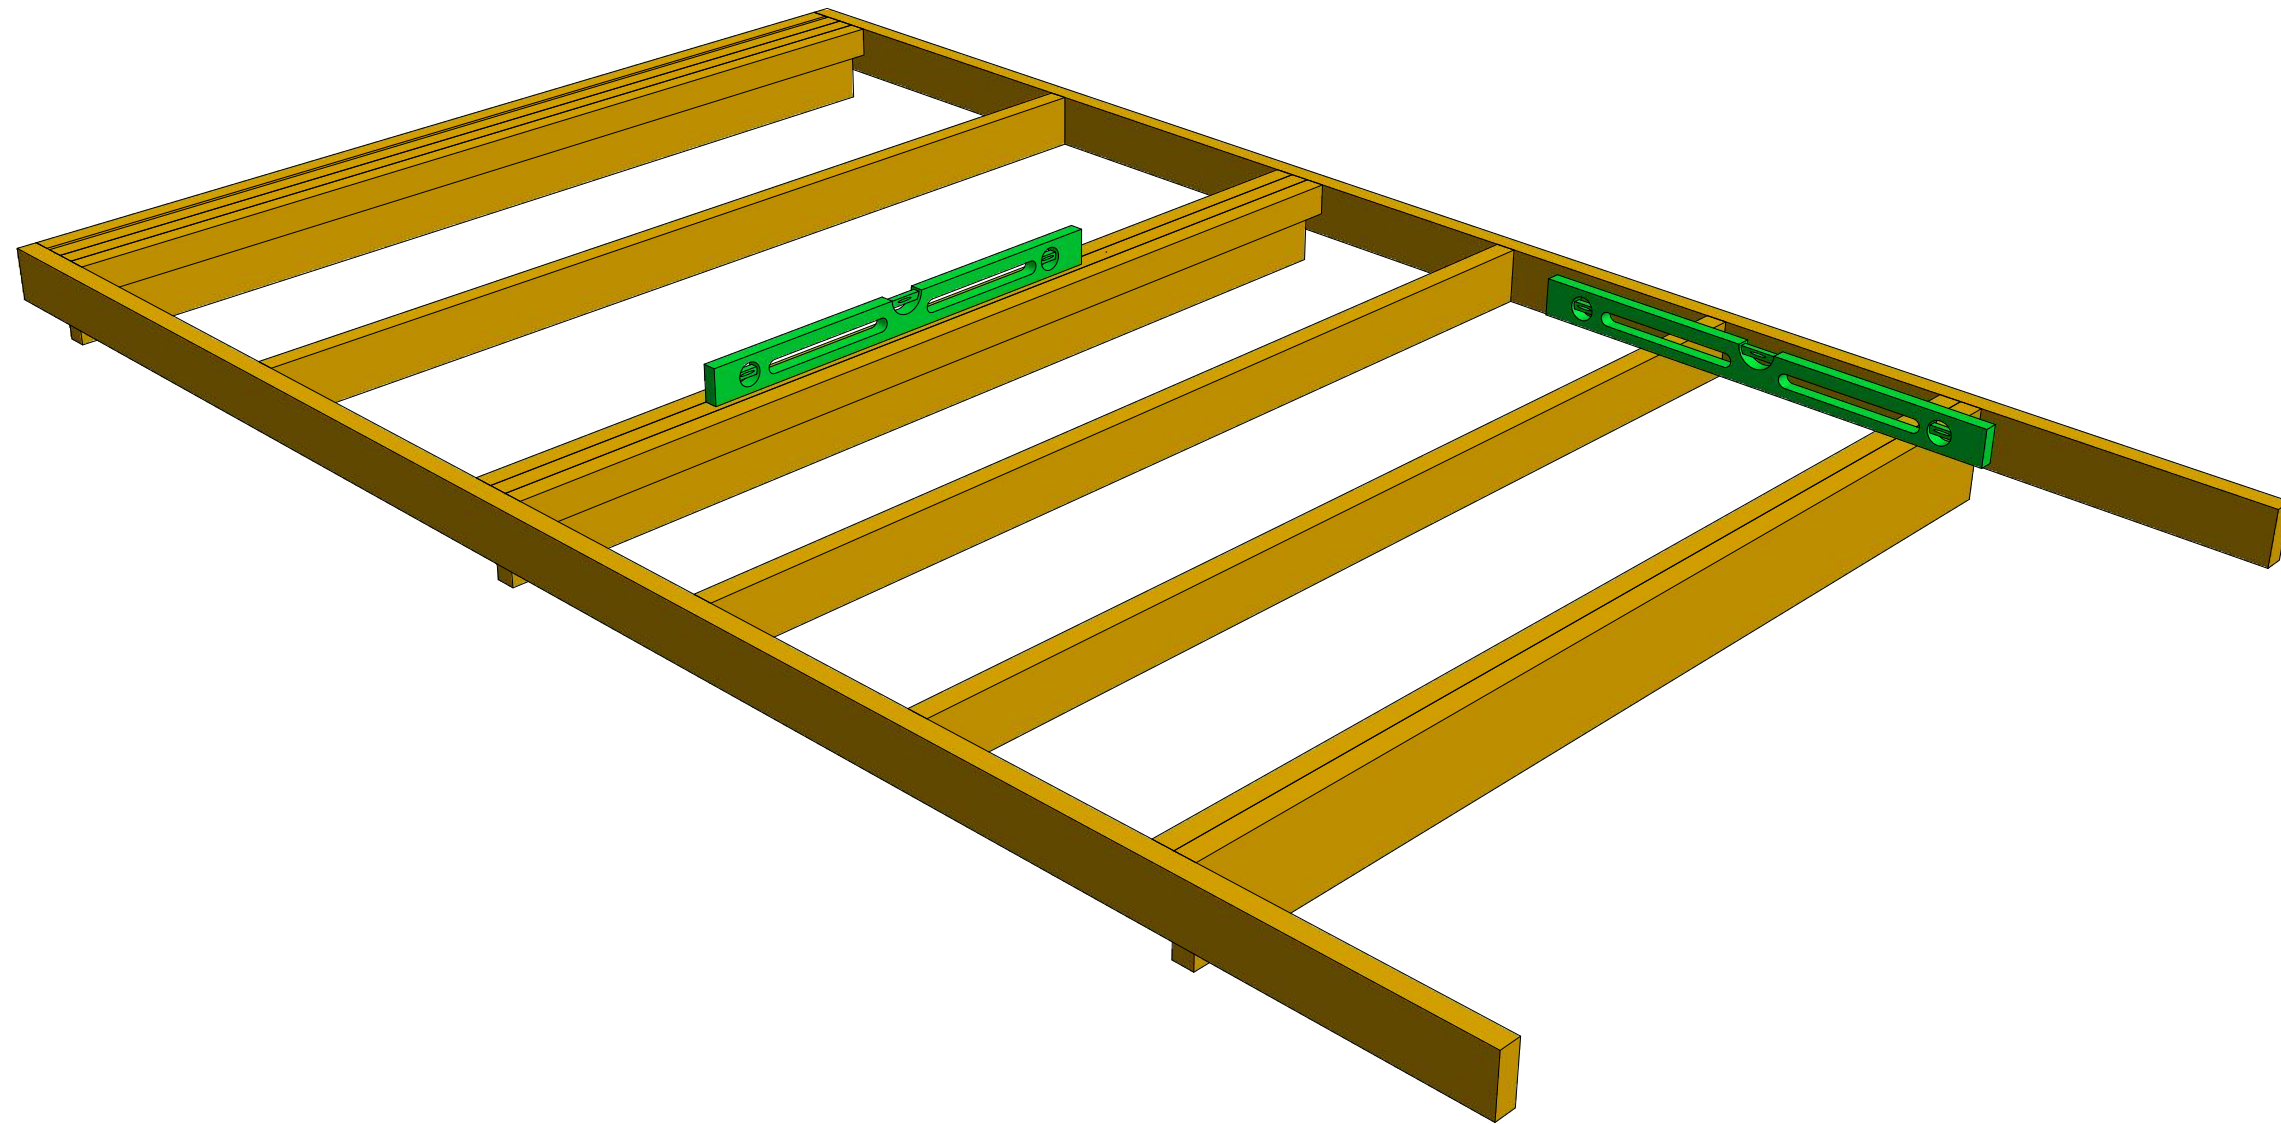

Camping Pod 4.0 m

Camping Pod 4.0 m

Camping Pod 4.0 m

Screws

1	S1	5x100	63 pcs

Camping Pod 4.0 m

Screws

Camping Pod 4.0 m

Screws

1	S1	5x100	6 pcs

Camping Pod 4.0 m

Screws

1	S1	5x100	10 pcs

Camping Pod 4.0 m

Screws

1	S2	4x70	30 pcs