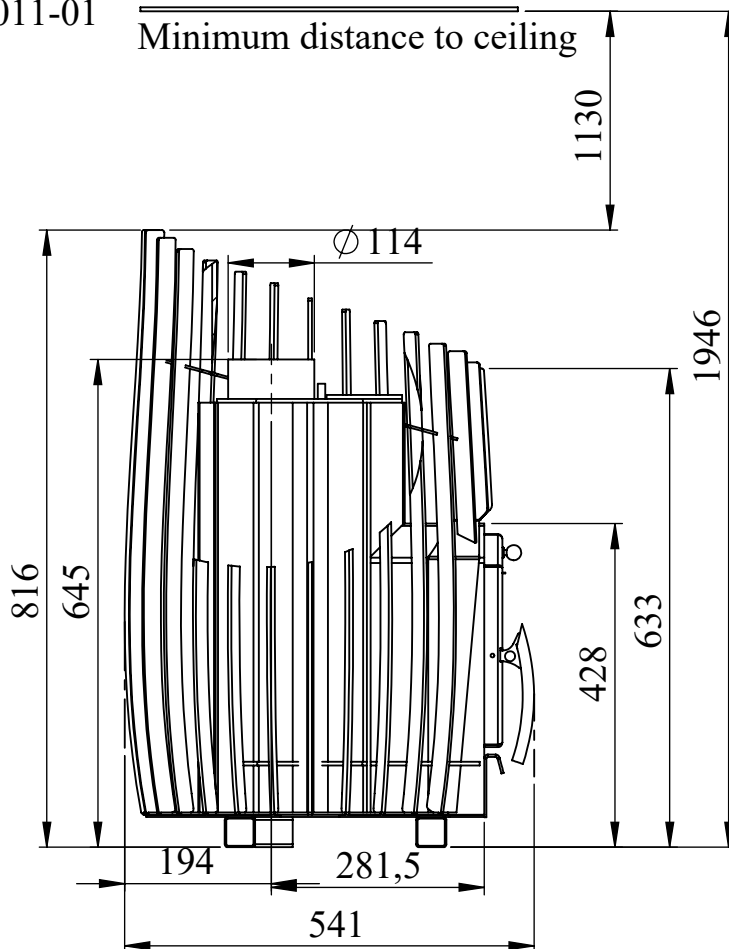

## Sauna Stove COZY 12 SW

Weight 65 kg Stones 120 kg

Sert. acc. BimSchV DIN EN 15821:2011-01

# COZY

Minimum distance to ceiling

Minimum distance to wall