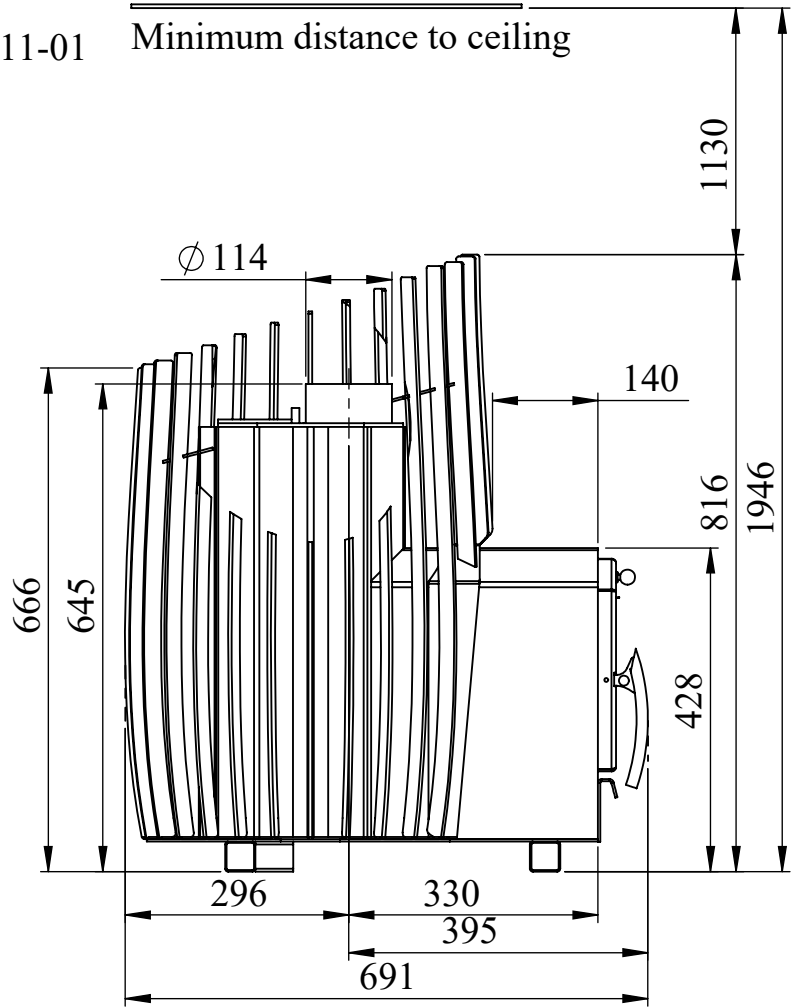

Saunaahi COZY 12 SW-TW

COZY

Sauna Stove COZY 12 SW-TW

Weight 73 kg Stones 120 kg

Sert. acc. BimSchV DIN EN 15821:2011-01

Minimum distance to ceiling

Minimum distance to wall