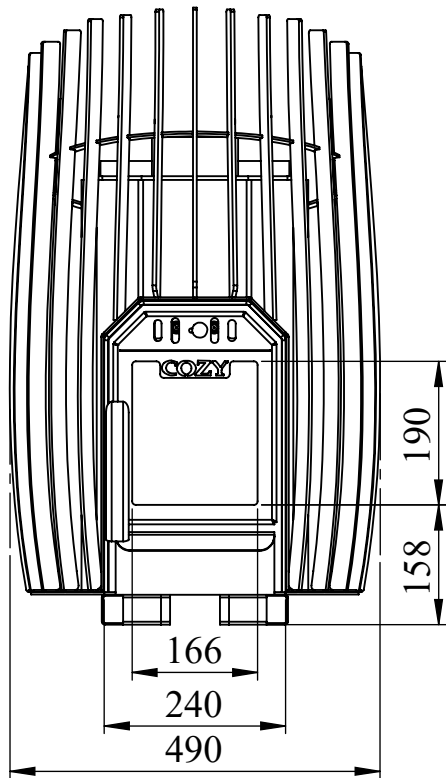

Saunaahi COZY 12 SW-TW

COZY

Sauna Stove COZY 12 SW-TW

Weight 73 kg Stones 120 kg

Sert. acc. BimSchV DIN EN 15821:2011-01

Minimum distance to ceiling

Minimum distance to wall