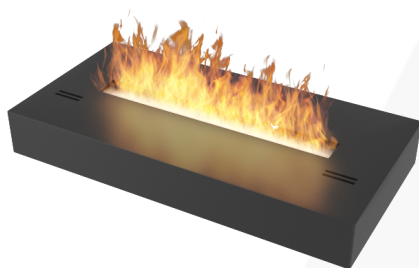

PRODUCT CARD

SIMPLE *fire*

Biofireplace
Simplebox 600

DIMENSIONS: 600mm x 300mm x 80mm

Type - free-standing (without glasses)

FIRE LINE :420mm
 BURNING TIME:1,5-2h
 BURNER - insert with flame regulation
 MATERIAL : powder coated steel
 IZOLATION - no
 STANDARD COLOR - black
 WEIGH - 12kg

It has a venting system that prevents pressure from building up under the burner in the event of a possible fuel overflow. With an additional tank under the burner, the system also prevents the fuel from flowing outside the bio-fireplace.

The ceramic fiber insert improves safety and also extends and optimizes the firing process. The shutter, which is part of the hearth, serves to regulate the height of the flame and at the same time, when closed, the shutter ends the operation and extinguishes the fireplace completely. An extinguishing handle is included..