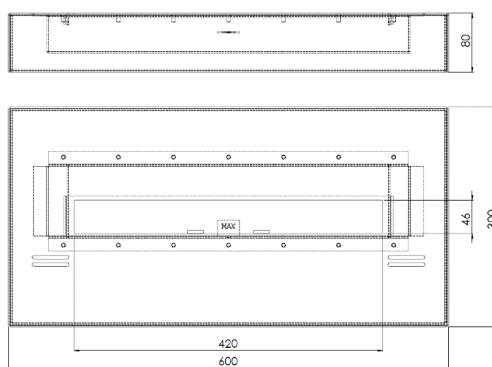

PRODUCT CARD

SIMPLE *fire*

Biofireplace
Simplebox 600

DIMENSIONS: 600mm x 300mm x 80mm

Type - free-standing (without glasses)

FIRE LINE :420mm
 BURNING TIME:1,5-2h
 BURNER - insert with flame regulation
 MATERIAL : powder coated steel
 IZOLATION - no
 STANDARD COLOR - black
 WEIGH - 12kg