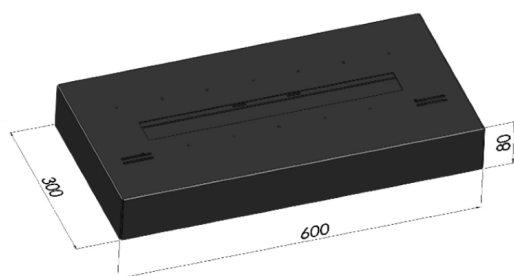

PRODUCT CARD

SIMPLE *fire*

Biofireplace
Simplebox 600

DIMENSIONS: 600mm x 300mm x 80mm

Type - free-standing (without glasses)

FIRE LINE :420mm
 BURNING TIME:1,5-2h
 BURNER - insert with flame regulation
 MATERIAL : powder coated steel
 IZOLATION - no
 STANDARD COLOR - black
 WEIGH - 12kg

It has a venting system that prevents pressure from building up under the burner in the event of a possible fuel overflow. With an additional tank under the burner, the system also prevents the fuel from flowing outside the bio-fireplace.

The ceramic fiber insert improves safety and also extends and optimizes the firing process. The shutter, which is part of the hearth, serves to regulate the height of the flame and at the same time, when closed, the shutter ends the operation and extinguishes the fireplace completely. An extinguishing handle is included..